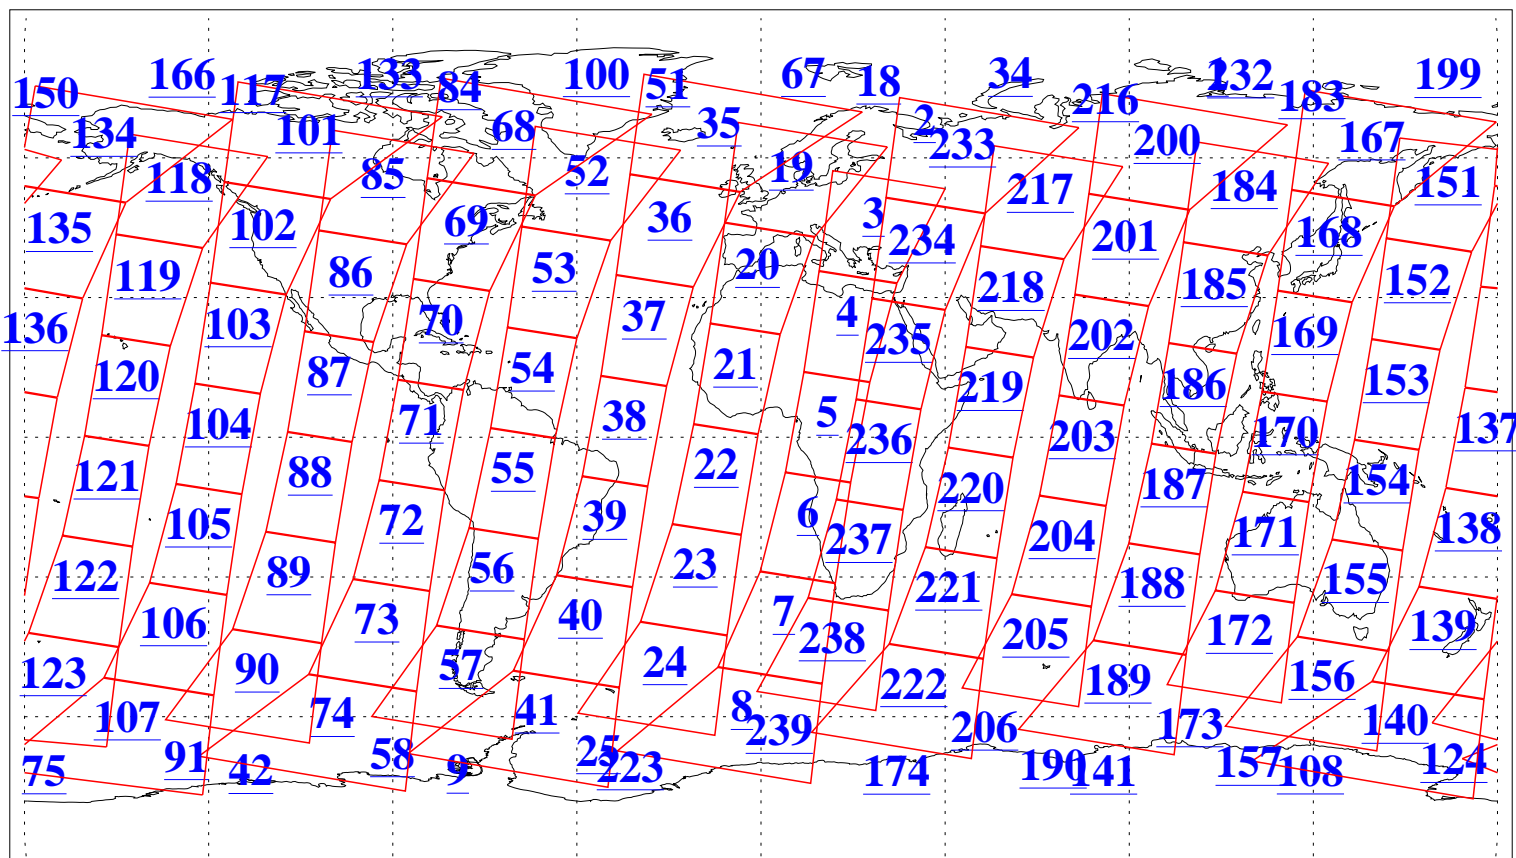

L1B Availability
AMSU Granules: 240
HSB Granules: 0
AIRS Granules: 240

1 Sep 2010
DoY 244
Aqua Day 3042
Granules: 1 to 120

Granules: 121 to 240

Legend: AMSU Available, HSB Available, AIRS Available

L1B Availability
AMSU Granules: 240
HSB Granules: 0
AIRS Granules: 240

1 Sep 2010
DoY 244
Aqua Day 3042

Ascending Granules

Descending Granules

Legend: AMSU Available, HSB Available, AIRS Available

L1B Availability
 AMSU Granules: 240
 HSB Granules: 0
 AIRS Granules: 240

1 Sep 2010
 DoY 244
 Aqua Day 3042

Northern Hemisphere Granules

Southern Hemisphere Granules

Legend: AMSU Available, HSB Available, AIRS Available