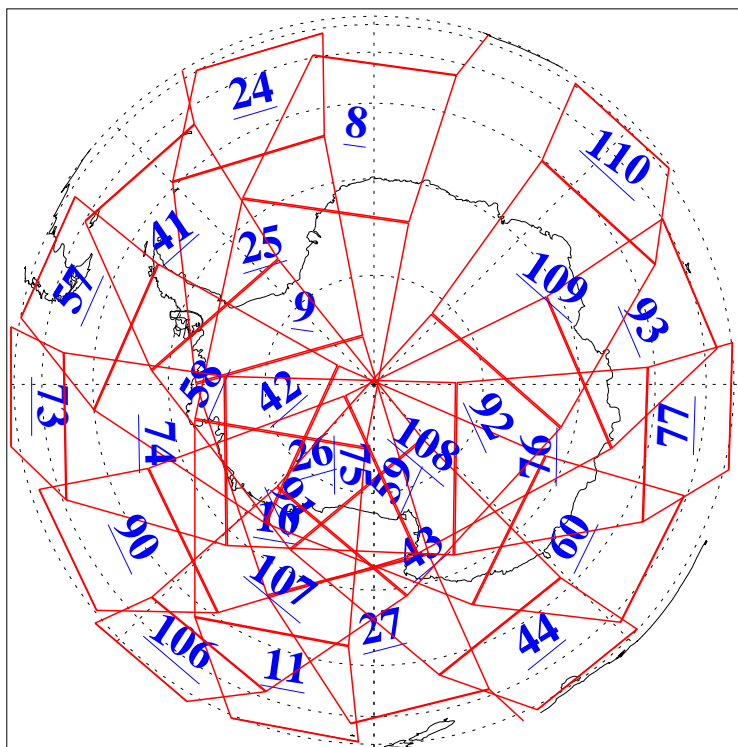

L1B Availability
AMSU Granules: 240
HSB Granules: 0
AIRS Granules: 240

1 Sep 2010
DoY 244
Aqua Day 3042
Granules: 1 to 120

Granules: 121 to 240

Legend: AMSU Available, HSB Available, AIRS Available

L1B Availability
AMSU Granules: 240
HSB Granules: 0
AIRS Granules: 240

1 Sep 2010
DoY 244
Aqua Day 3042

Ascending Granules

Descending Granules

Legend: AMSU Available, HSB Available, AIRS Available

L1B Availability
 AMSU Granules: 240
 HSB Granules: 0
 AIRS Granules: 240

1 Sep 2010
 DoY 244
 Aqua Day 3042

Northern Hemisphere Granules

Southern Hemisphere Granules

Legend: AMSU Available, HSB Available, AIRS Available