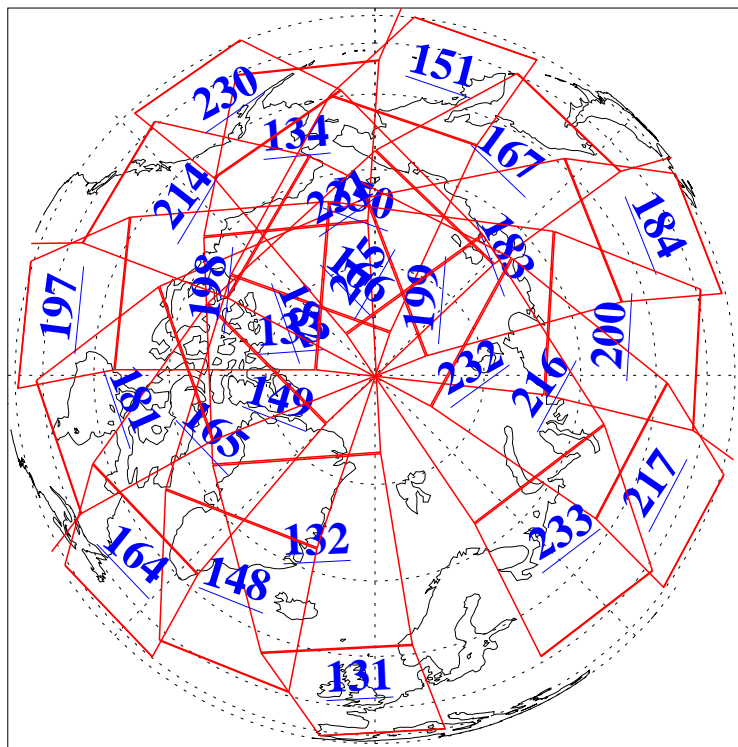

L1B Availability
AMSU Granules: 240
HSB Granules: 0
AIRS Granules: 240

1 Sep 2010
DoY 244
Aqua Day 3042
Granules: 1 to 120

Granules: 121 to 240

Legend: AMSU Available, HSB Available, AIRS Available

L1B Availability
AMSU Granules: 240
HSB Granules: 0
AIRS Granules: 240

1 Sep 2010
DoY 244
Aqua Day 3042

Ascending Granules

Descending Granules

Legend: AMSU Available, HSB Available, AIRS Available

L1B Availability
 AMSU Granules: 240
 HSB Granules: 0
 AIRS Granules: 240

1 Sep 2010
 DoY 244
 Aqua Day 3042

Northern Hemisphere Granules

Southern Hemisphere Granules

Legend: AMSU Available, HSB Available, AIRS Available