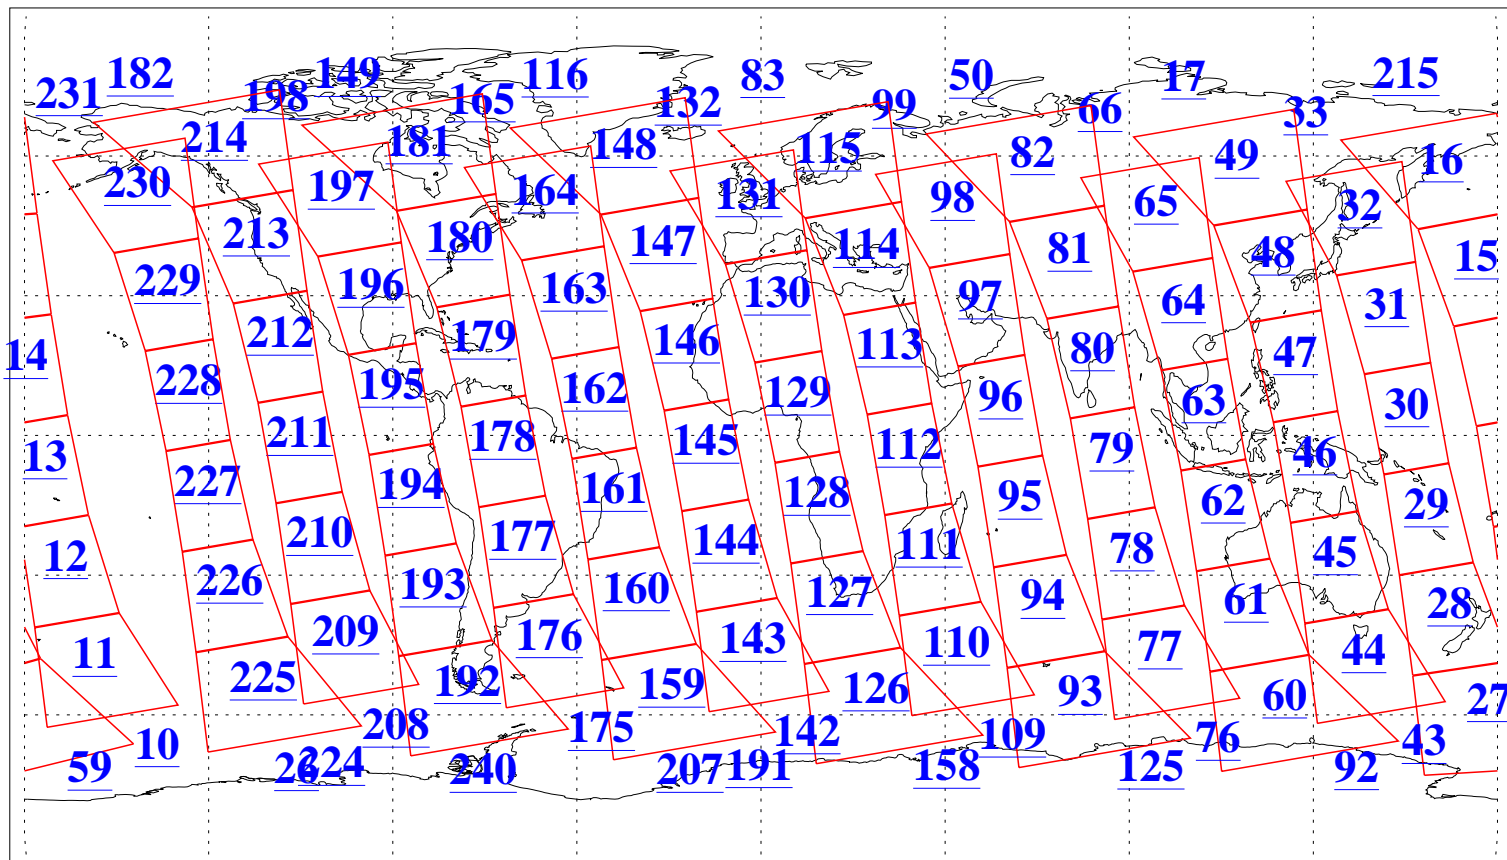

L1B Availability
AMSU Granules: 240
HSB Granules: 0
AIRS Granules: 240

1 Sep 2010
DoY 244
Aqua Day 3042
Granules: 1 to 120

Granules: 121 to 240

Legend: AMSU Available, HSB Available, AIRS Available

L1B Availability
AMSU Granules: 240
HSB Granules: 0
AIRS Granules: 240

1 Sep 2010
DoY 244
Aqua Day 3042

Ascending Granules

Descending Granules

Legend: AMSU Available, HSB Available, AIRS Available

L1B Availability
 AMSU Granules: 240
 HSB Granules: 0
 AIRS Granules: 240

1 Sep 2010
 DoY 244
 Aqua Day 3042

Northern Hemisphere Granules

Southern Hemisphere Granules

Legend: AMSU Available, HSB Available, AIRS Available