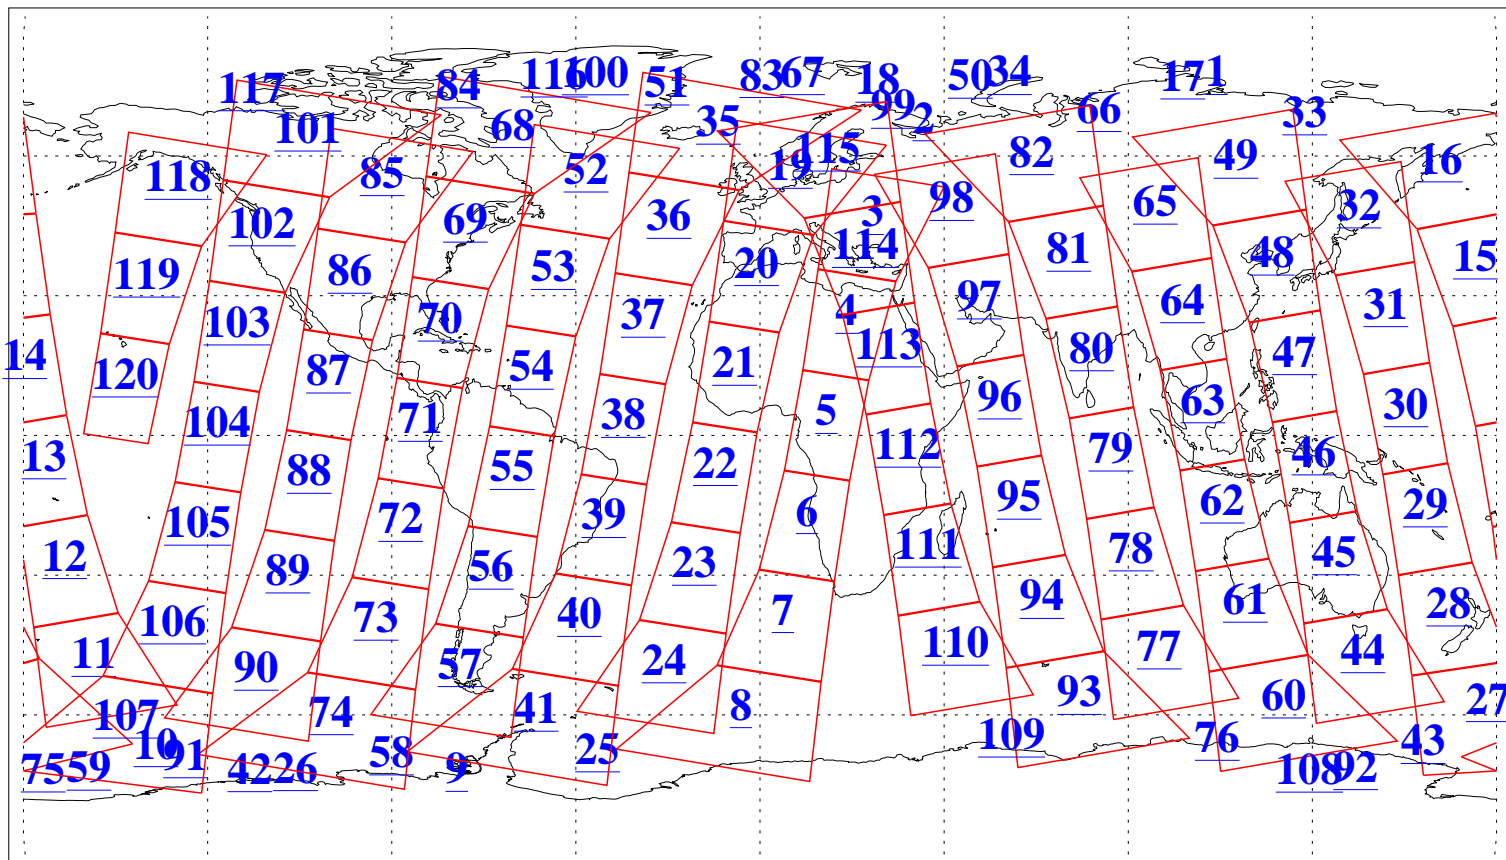

L1B Availability
AMSU Granules: 240
HSB Granules: 0
AIRS Granules: 240

1 Sep 2010
DoY 244
Aqua Day 3042
Granules: 1 to 120

Granules: 121 to 240

Legend: AMSU Available, HSB Available, AIRS Available

L1B Availability
AMSU Granules: 240
HSB Granules: 0
AIRS Granules: 240

1 Sep 2010
DoY 244
Aqua Day 3042

Ascending Granules

Descending Granules

Legend: AMSU Available, HSB Available, AIRS Available

L1B Availability
 AMSU Granules: 240
 HSB Granules: 0
 AIRS Granules: 240

1 Sep 2010
 DoY 244
 Aqua Day 3042

Northern Hemisphere Granules

Southern Hemisphere Granules

Legend: AMSU Available, HSB Available, AIRS Available