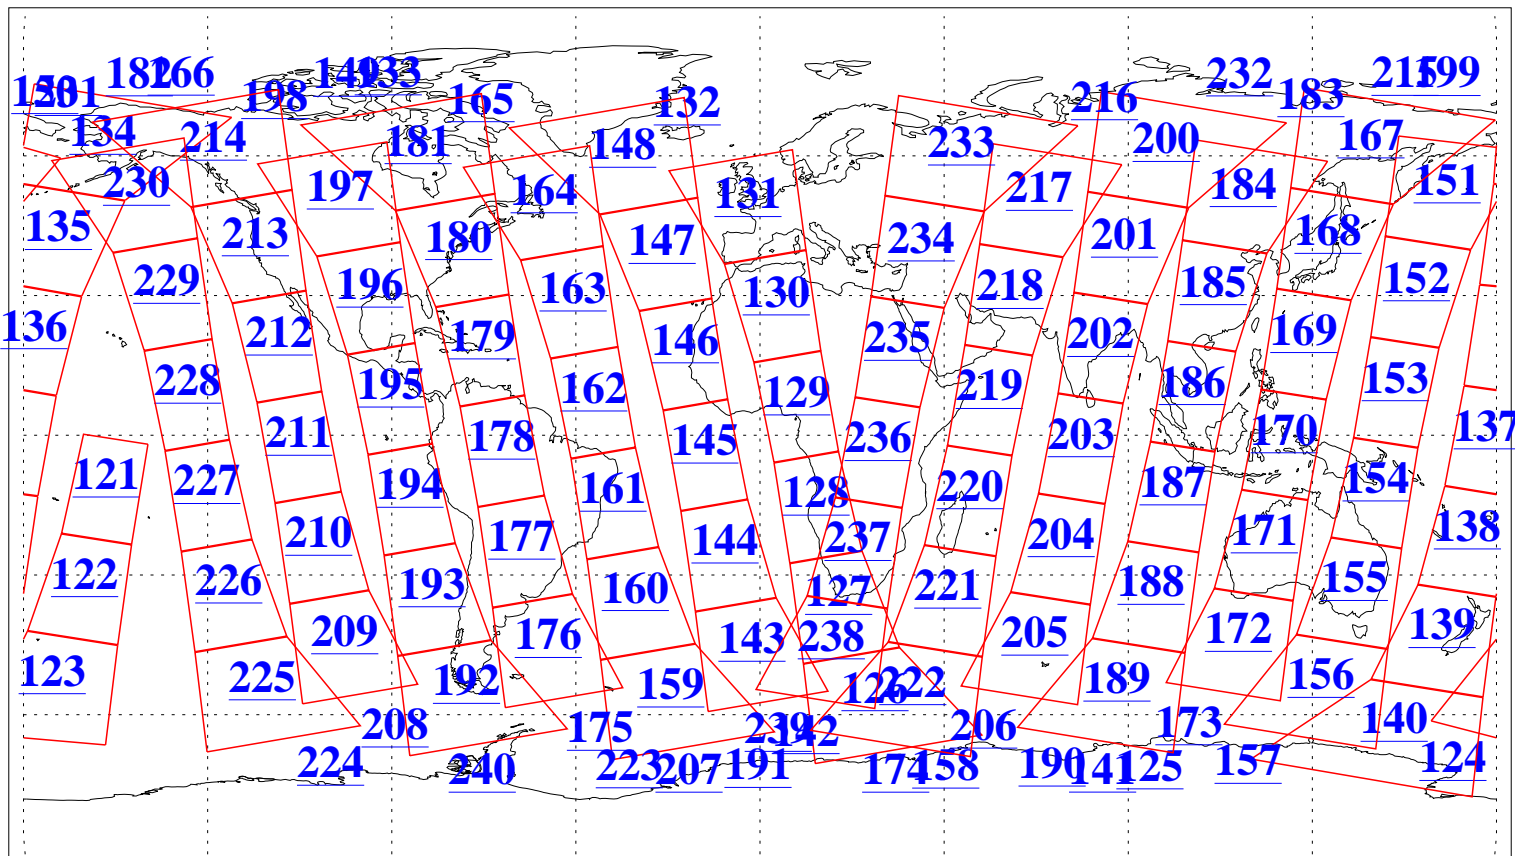

L1B Availability
AMSU Granules: 240
HSB Granules: 0
AIRS Granules: 240

1 Sep 2010
DoY 244
Aqua Day 3042
Granules: 1 to 120

Granules: 121 to 240

Legend: AMSU Available, HSB Available, AIRS Available

L1B Availability
AMSU Granules: 240
HSB Granules: 0
AIRS Granules: 240

1 Sep 2010
DoY 244
Aqua Day 3042

Ascending Granules

Descending Granules

Legend: AMSU Available, HSB Available, AIRS Available

L1B Availability
 AMSU Granules: 240
 HSB Granules: 0
 AIRS Granules: 240

1 Sep 2010
 DoY 244
 Aqua Day 3042

Northern Hemisphere Granules

Southern Hemisphere Granules

Legend: AMSU Available, HSB Available, AIRS Available