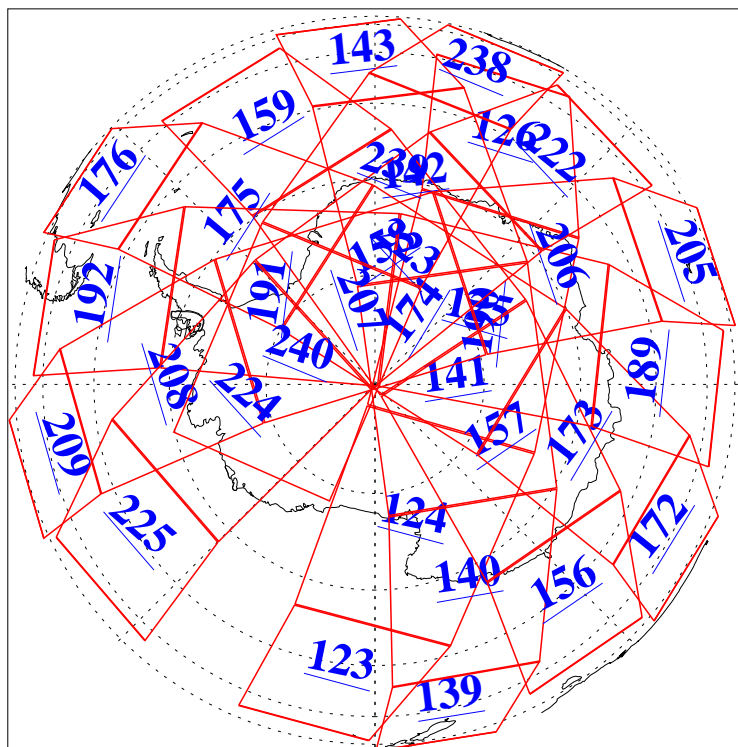

L1B Availability
AMSU Granules: 240
HSB Granules: 0
AIRS Granules: 240

1 Sep 2010
DoY 244
Aqua Day 3042
Granules: 1 to 120

Granules: 121 to 240

Legend: AMSU Available, HSB Available, AIRS Available

L1B Availability
AMSU Granules: 240
HSB Granules: 0
AIRS Granules: 240

1 Sep 2010
DoY 244
Aqua Day 3042

Ascending Granules

Descending Granules

Legend: AMSU Available, HSB Available, AIRS Available

L1B Availability
 AMSU Granules: 240
 HSB Granules: 0
 AIRS Granules: 240

1 Sep 2010
 DoY 244
 Aqua Day 3042

Northern Hemisphere Granules

Southern Hemisphere Granules

Legend: AMSU Available, HSB Available, AIRS Available