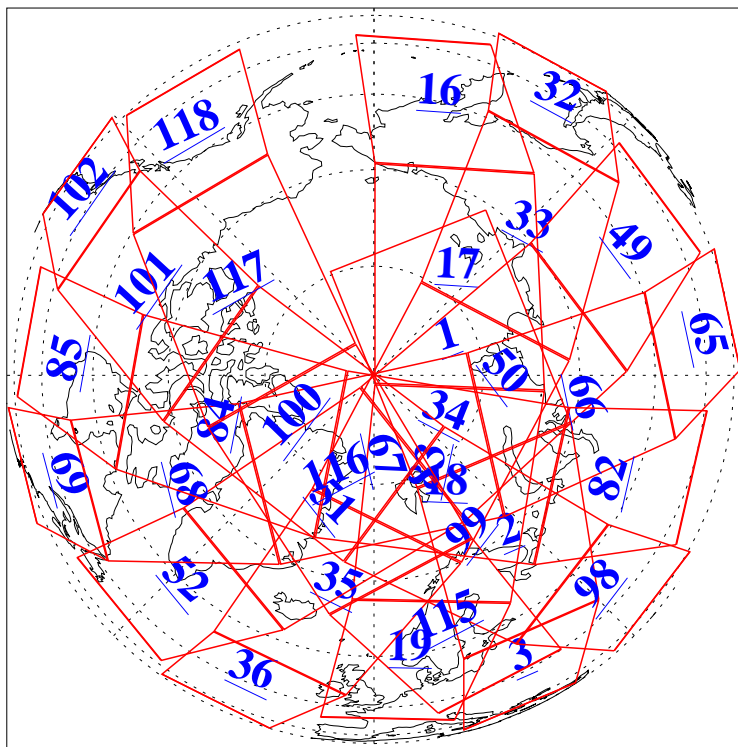

L1B Availability
AMSU Granules: 240
HSB Granules: 0
AIRS Granules: 240

1 Sep 2010
DoY 244
Aqua Day 3042
Granules: 1 to 120

Granules: 121 to 240

Legend: AMSU Available, HSB Available, AIRS Available

L1B Availability
AMSU Granules: 240
HSB Granules: 0
AIRS Granules: 240

1 Sep 2010
DoY 244
Aqua Day 3042

Ascending Granules

Descending Granules

Legend: AMSU Available, HSB Available, AIRS Available

L1B Availability
 AMSU Granules: 240
 HSB Granules: 0
 AIRS Granules: 240

1 Sep 2010
 DoY 244
 Aqua Day 3042

Northern Hemisphere Granules

Southern Hemisphere Granules

Legend: AMSU Available, HSB Available, AIRS Available