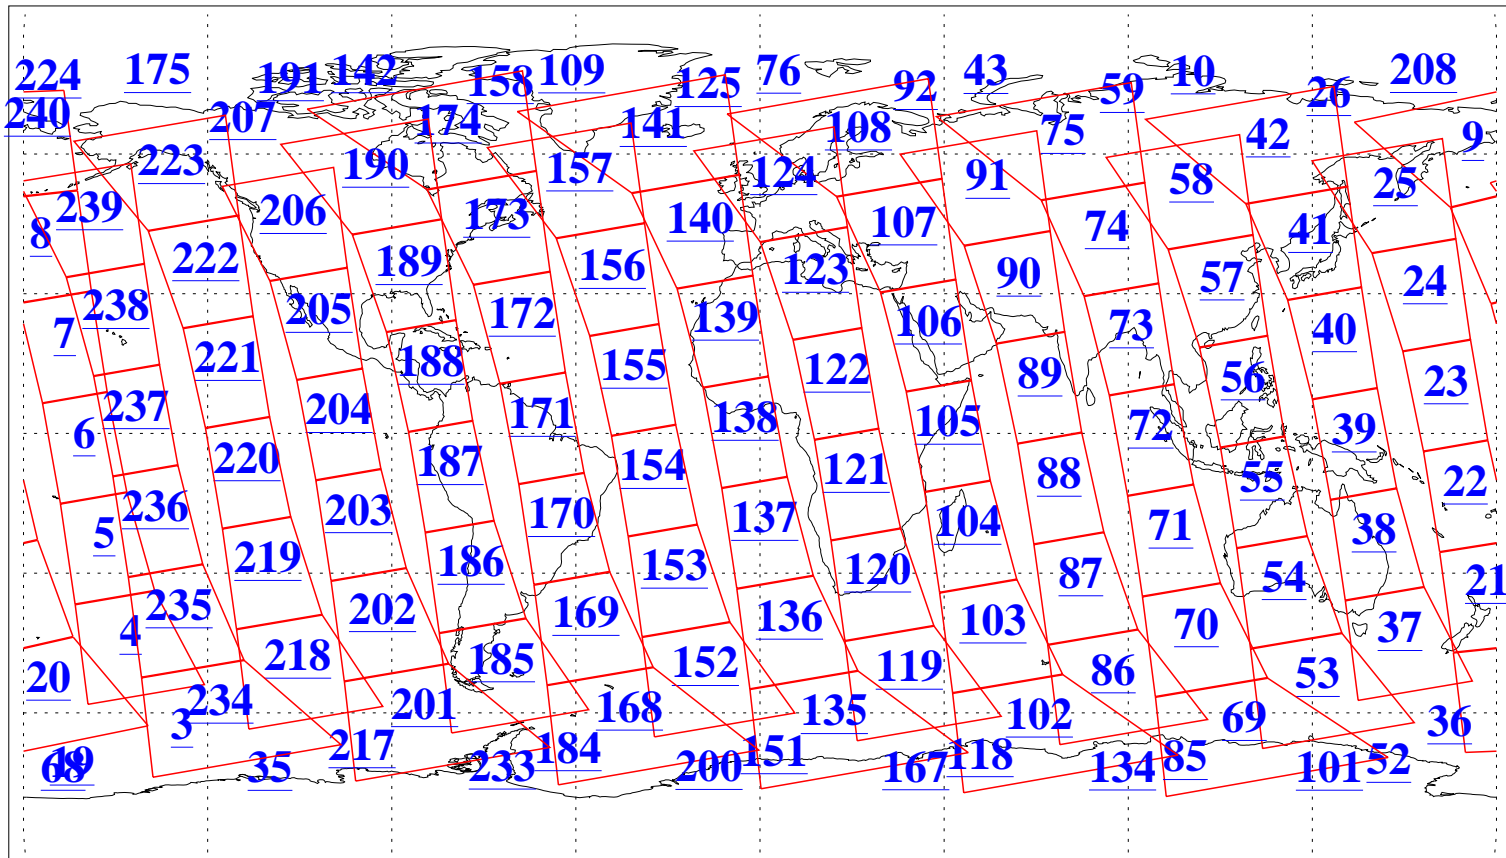

L1B Availability
AMSU Granules: 240
HSB Granules: 0
AIRS Granules: 240

31 Aug 2010
DoY 243
Aqua Day 3041
Granules: 1 to 120

Granules: 121 to 240

Legend: AMSU Available, HSB Available, AIRS Available

L1B Availability
 AMSU Granules: 240
 HSB Granules: 0
 AIRS Granules: 240

31 Aug 2010
 DoY 243
 Aqua Day 3041

Ascending Granules

Descending Granules

Legend: AMSU Available, HSB Available, AIRS Available

L1B Availability
 AMSU Granules: 240
 HSB Granules: 0
 AIRS Granules: 240

31 Aug 2010
 DoY 243
 Aqua Day 3041

Northern Hemisphere Granules

Southern Hemisphere Granules

Legend: AMSU Available, HSB Available, AIRS Available