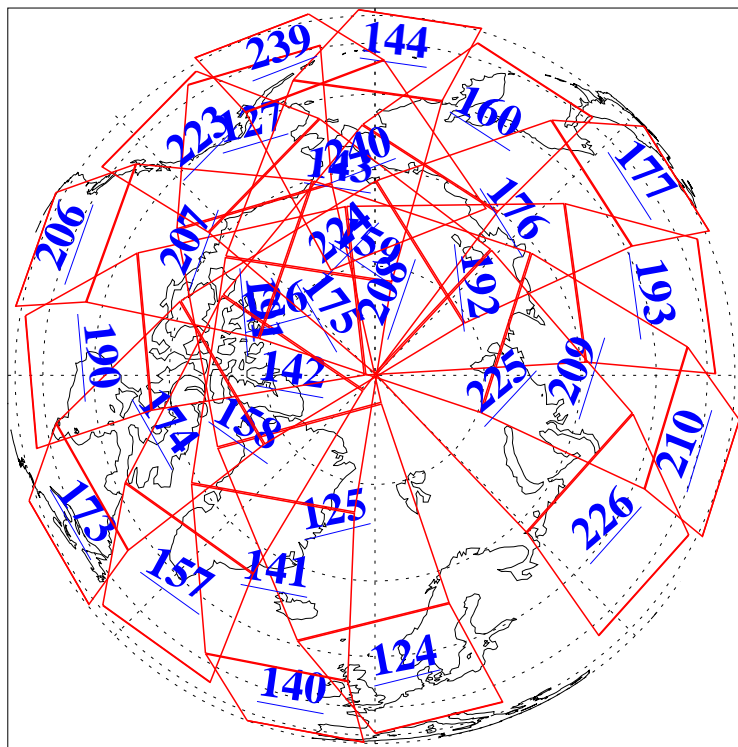

L1B Availability
AMSU Granules: 240
HSB Granules: 0
AIRS Granules: 240

31 Aug 2010
DoY 243
Aqua Day 3041
Granules: 1 to 120

Granules: 121 to 240

Legend: AMSU Available, HSB Available, AIRS Available

L1B Availability
 AMSU Granules: 240
 HSB Granules: 0
 AIRS Granules: 240

31 Aug 2010
 DoY 243
 Aqua Day 3041

Ascending Granules

Descending Granules

Legend: AMSU Available, HSB Available, AIRS Available

L1B Availability
 AMSU Granules: 240
 HSB Granules: 0
 AIRS Granules: 240

31 Aug 2010
 DoY 243
 Aqua Day 3041

Northern Hemisphere Granules

Southern Hemisphere Granules

Legend: AMSU Available, HSB Available, AIRS Available