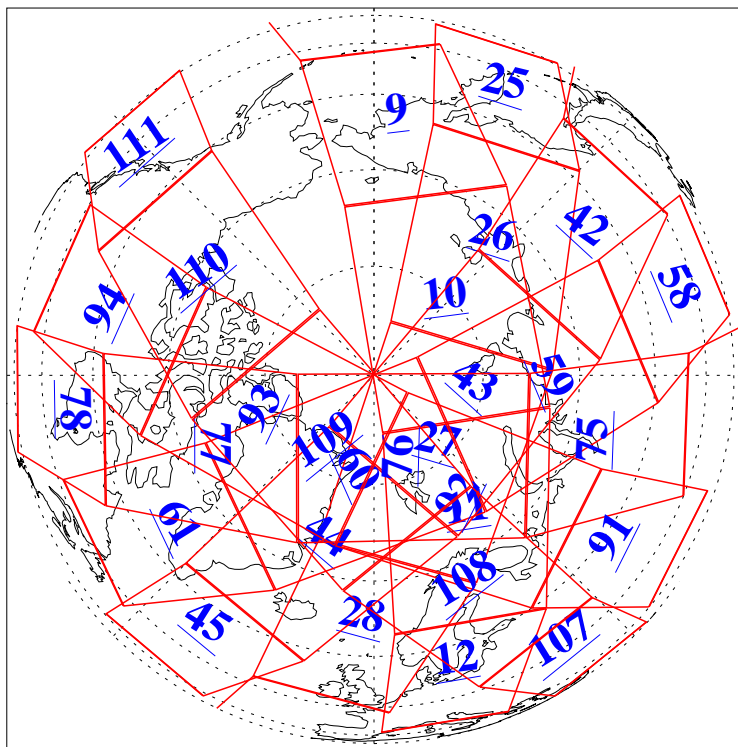

L1B Availability
AMSU Granules: 240
HSB Granules: 0
AIRS Granules: 240

31 Aug 2010
DoY 243
Aqua Day 3041
Granules: 1 to 120

Granules: 121 to 240

Legend: AMSU Available, HSB Available, AIRS Available

L1B Availability
 AMSU Granules: 240
 HSB Granules: 0
 AIRS Granules: 240

31 Aug 2010
 DoY 243
 Aqua Day 3041

Ascending Granules

Descending Granules

Legend: AMSU Available, HSB Available, AIRS Available

L1B Availability
 AMSU Granules: 240
 HSB Granules: 0
 AIRS Granules: 240

31 Aug 2010
 DoY 243
 Aqua Day 3041

Northern Hemisphere Granules

Southern Hemisphere Granules

Legend: AMSU Available, HSB Available, AIRS Available