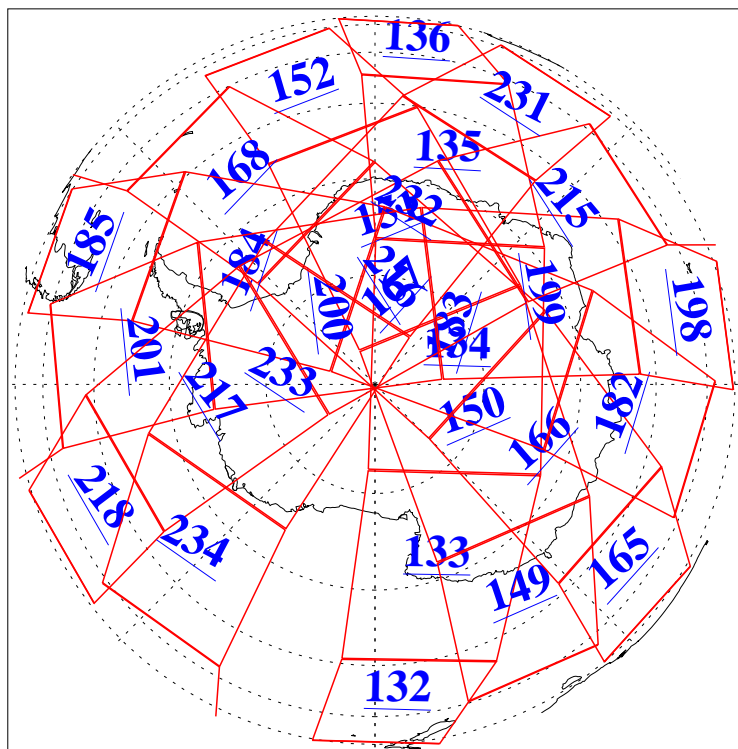

L1B Availability
AMSU Granules: 240
HSB Granules: 0
AIRS Granules: 240

31 Aug 2010
DoY 243
Aqua Day 3041
Granules: 1 to 120

Granules: 121 to 240

Legend: AMSU Available, HSB Available, AIRS Available

L1B Availability
 AMSU Granules: 240
 HSB Granules: 0
 AIRS Granules: 240

31 Aug 2010
 DoY 243
 Aqua Day 3041

Ascending Granules

Descending Granules

Legend: AMSU Available, HSB Available, AIRS Available

L1B Availability
 AMSU Granules: 240
 HSB Granules: 0
 AIRS Granules: 240

31 Aug 2010
 DoY 243
 Aqua Day 3041

Northern Hemisphere Granules

Southern Hemisphere Granules

Legend: AMSU Available, HSB Available, AIRS Available