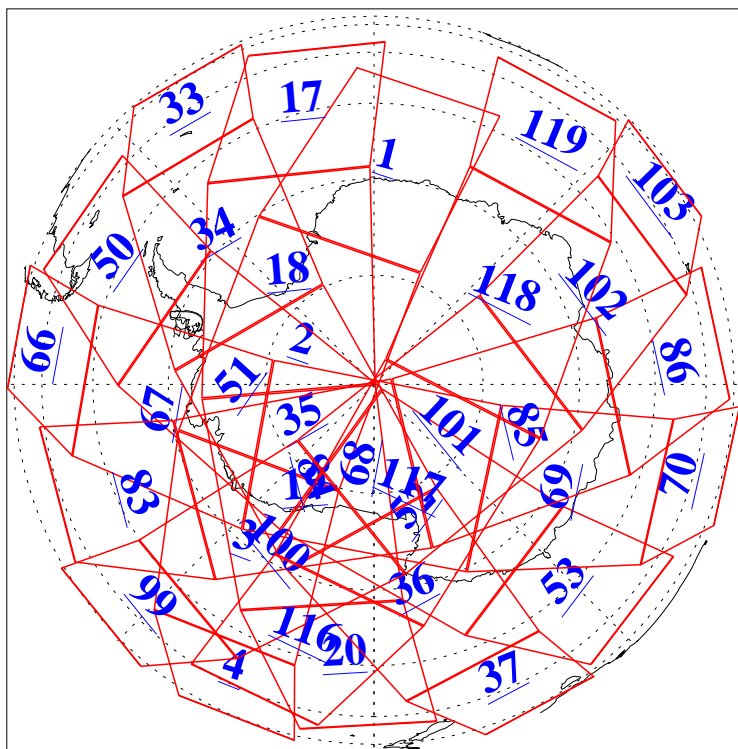

L1B Availability
AMSU Granules: 240
HSB Granules: 0
AIRS Granules: 240

31 Aug 2010
DoY 243
Aqua Day 3041
Granules: 1 to 120

Granules: 121 to 240

Legend: AMSU Available, HSB Available, AIRS Available

L1B Availability
 AMSU Granules: 240
 HSB Granules: 0
 AIRS Granules: 240

31 Aug 2010
 DoY 243
 Aqua Day 3041

Ascending Granules

Descending Granules

Legend: AMSU Available, HSB Available, AIRS Available

L1B Availability
 AMSU Granules: 240
 HSB Granules: 0
 AIRS Granules: 240

31 Aug 2010
 DoY 243
 Aqua Day 3041

Northern Hemisphere Granules

Southern Hemisphere Granules

Legend: AMSU Available, HSB Available, AIRS Available