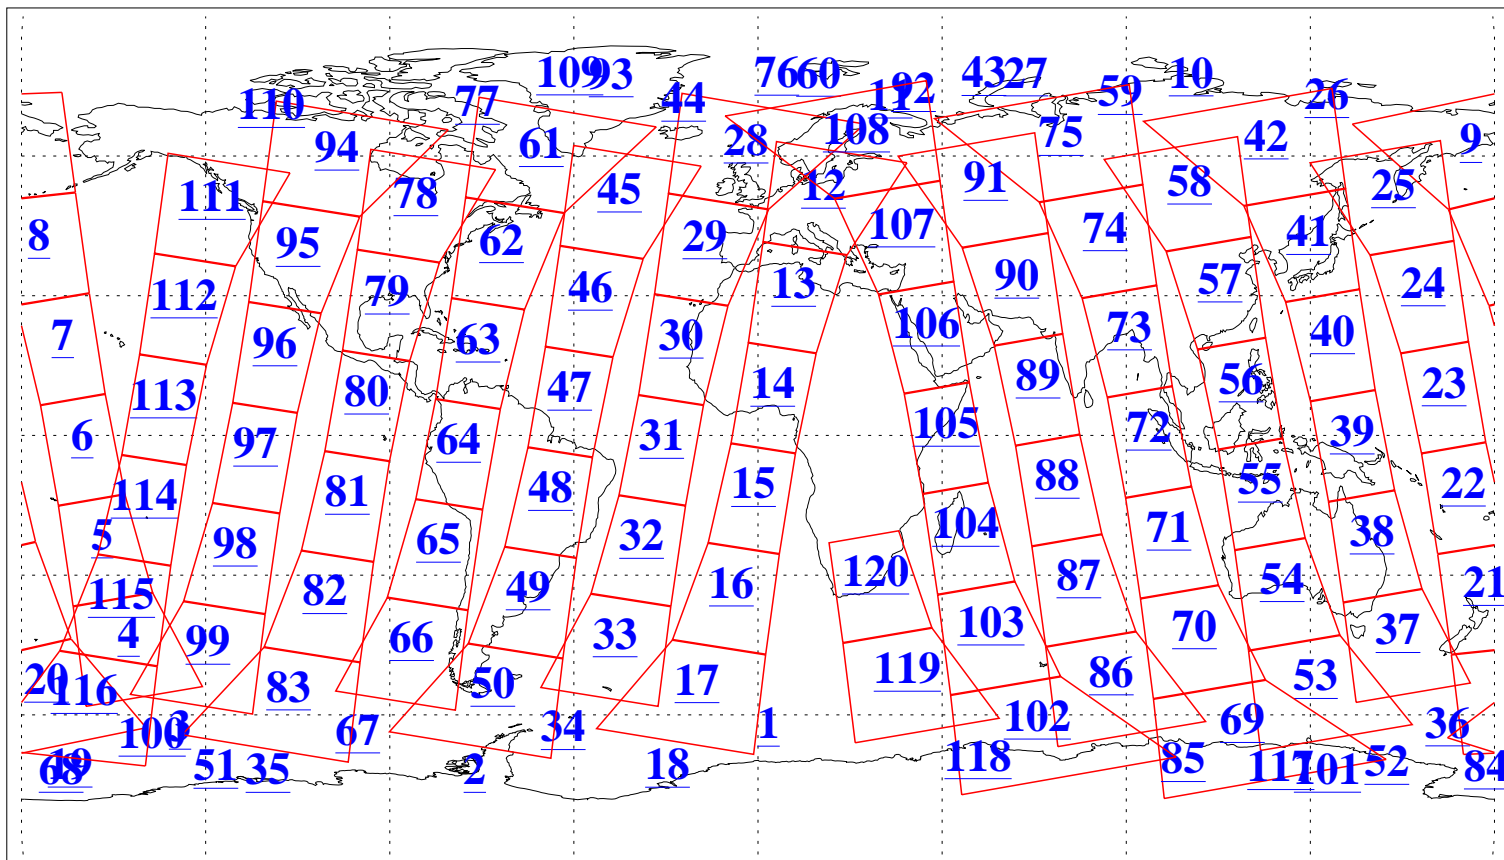

L1B Availability
AMSU Granules: 240
HSB Granules: 0
AIRS Granules: 240

31 Aug 2010
DoY 243
Aqua Day 3041
Granules: 1 to 120

Granules: 121 to 240

Legend: AMSU Available, HSB Available, AIRS Available

L1B Availability
 AMSU Granules: 240
 HSB Granules: 0
 AIRS Granules: 240

31 Aug 2010
 DoY 243
 Aqua Day 3041

Ascending Granules

Descending Granules

Legend: AMSU Available, HSB Available, AIRS Available

L1B Availability
 AMSU Granules: 240
 HSB Granules: 0
 AIRS Granules: 240

31 Aug 2010
 DoY 243
 Aqua Day 3041

Northern Hemisphere Granules

Southern Hemisphere Granules

Legend: AMSU Available, HSB Available, AIRS Available