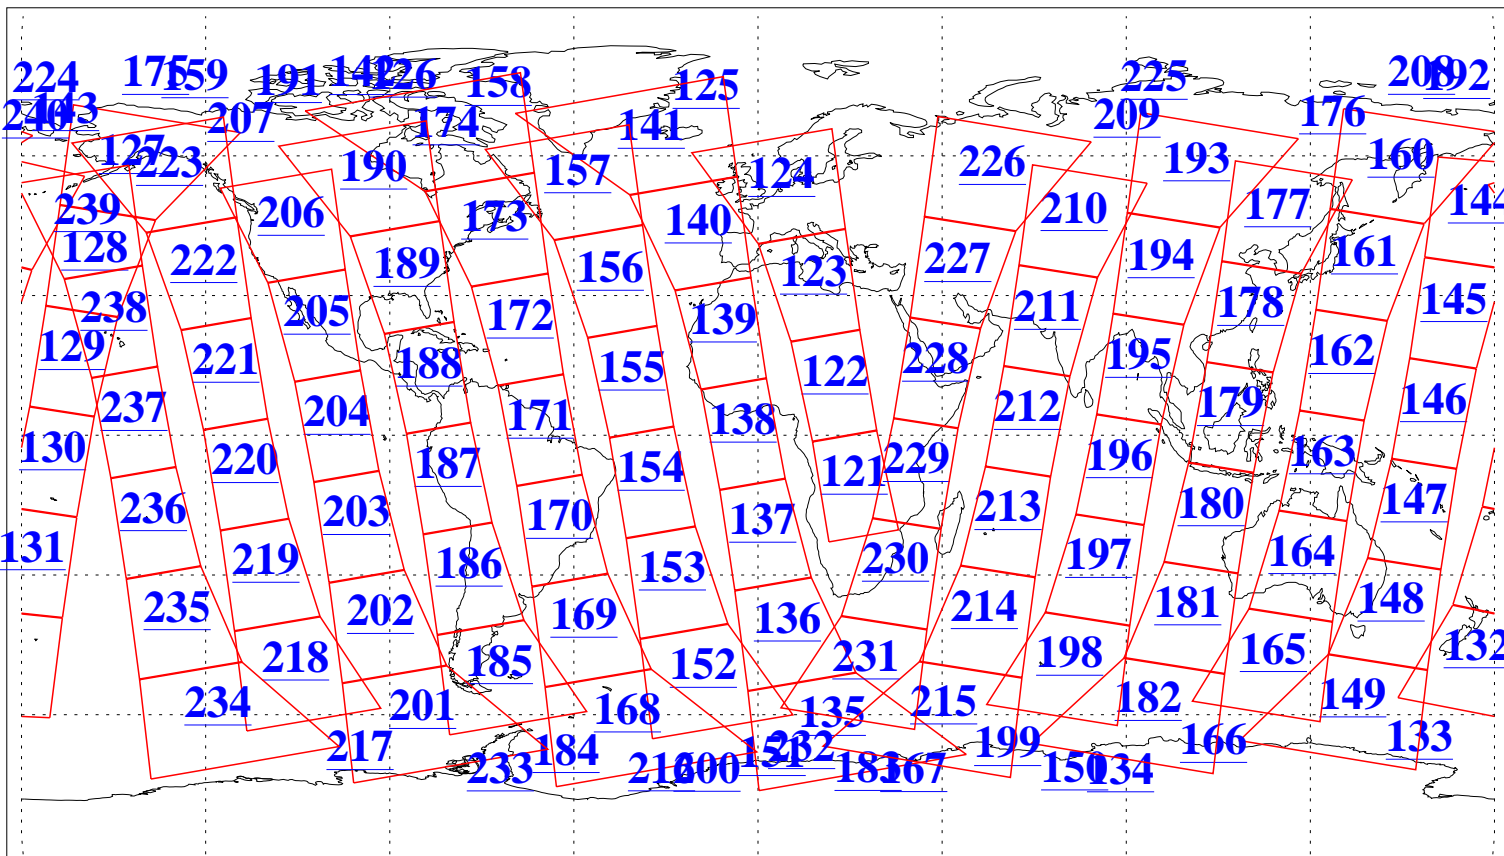

L1B Availability
AMSU Granules: 240
HSB Granules: 0
AIRS Granules: 240

31 Aug 2010
DoY 243
Aqua Day 3041
Granules: 1 to 120

Granules: 121 to 240

Legend: AMSU Available, HSB Available, AIRS Available

L1B Availability
 AMSU Granules: 240
 HSB Granules: 0
 AIRS Granules: 240

31 Aug 2010
 DoY 243
 Aqua Day 3041

Ascending Granules

Descending Granules

Legend: AMSU Available, HSB Available, AIRS Available

L1B Availability
 AMSU Granules: 240
 HSB Granules: 0
 AIRS Granules: 240

31 Aug 2010
 DoY 243
 Aqua Day 3041

Northern Hemisphere Granules

Southern Hemisphere Granules

Legend: AMSU Available, HSB Available, AIRS Available