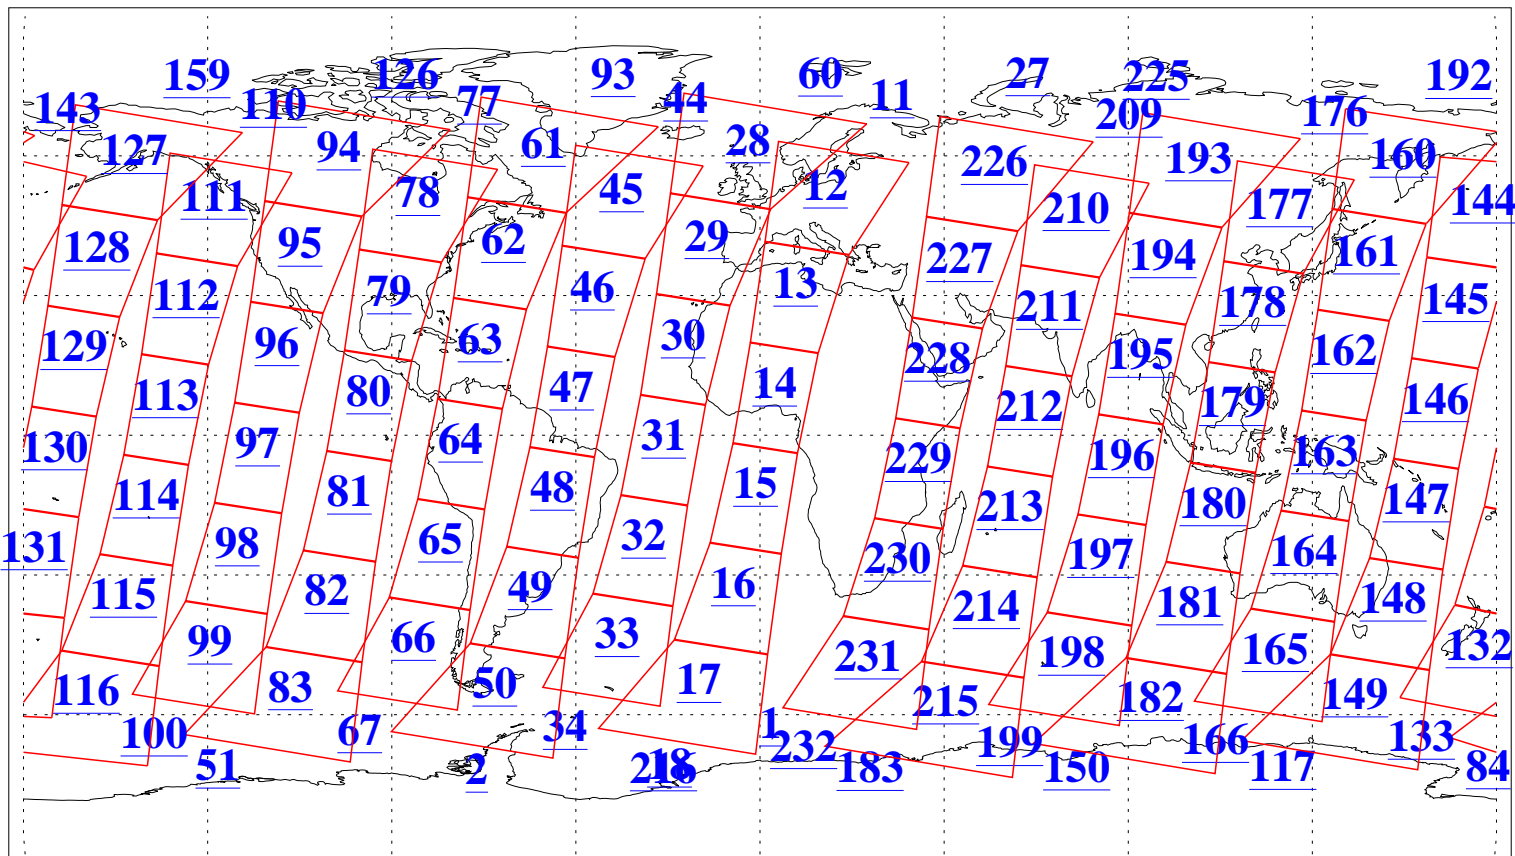

L1B Availability
AMSU Granules: 240
HSB Granules: 0
AIRS Granules: 240

31 Aug 2010
DoY 243
Aqua Day 3041
Granules: 1 to 120

Granules: 121 to 240

Legend: AMSU Available, HSB Available, AIRS Available

L1B Availability
 AMSU Granules: 240
 HSB Granules: 0
 AIRS Granules: 240

31 Aug 2010
 DoY 243
 Aqua Day 3041

Ascending Granules

Descending Granules

Legend: AMSU Available, HSB Available, AIRS Available

L1B Availability
 AMSU Granules: 240
 HSB Granules: 0
 AIRS Granules: 240

31 Aug 2010
 DoY 243
 Aqua Day 3041

Northern Hemisphere Granules

Southern Hemisphere Granules

Legend: AMSU Available, HSB Available, AIRS Available