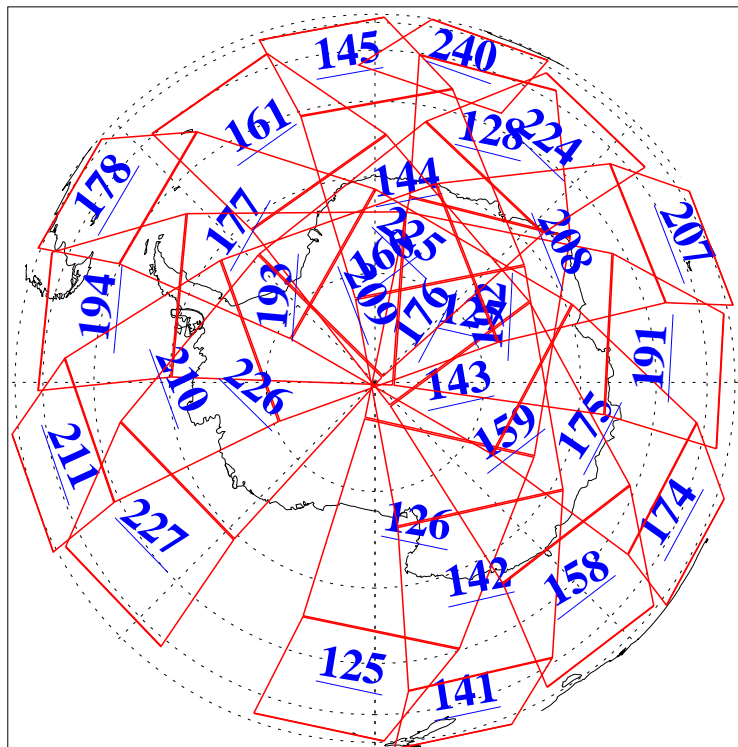

L1B Availability
AMSU Granules: 240
HSB Granules: 0
AIRS Granules: 240

30 Aug 2010
DoY 242
Aqua Day 3040
Granules: 1 to 120

Granules: 121 to 240

Legend: AMSU Available, HSB Available, AIRS Available

L1B Availability
AMSU Granules: 240
HSB Granules: 0
AIRS Granules: 240

30 Aug 2010
DoY 242
Aqua Day 3040
Ascending Granules

Descending Granules

Legend: AMSU Available, HSB Available, AIRS Available

L1B Availability
AMSU Granules: 240
HSB Granules: 0
AIRS Granules: 240

30 Aug 2010
DoY 242
Aqua Day 3040

Northern Hemisphere Granules

Southern Hemisphere Granules

Legend: AMSU Available, HSB Available, AIRS Available