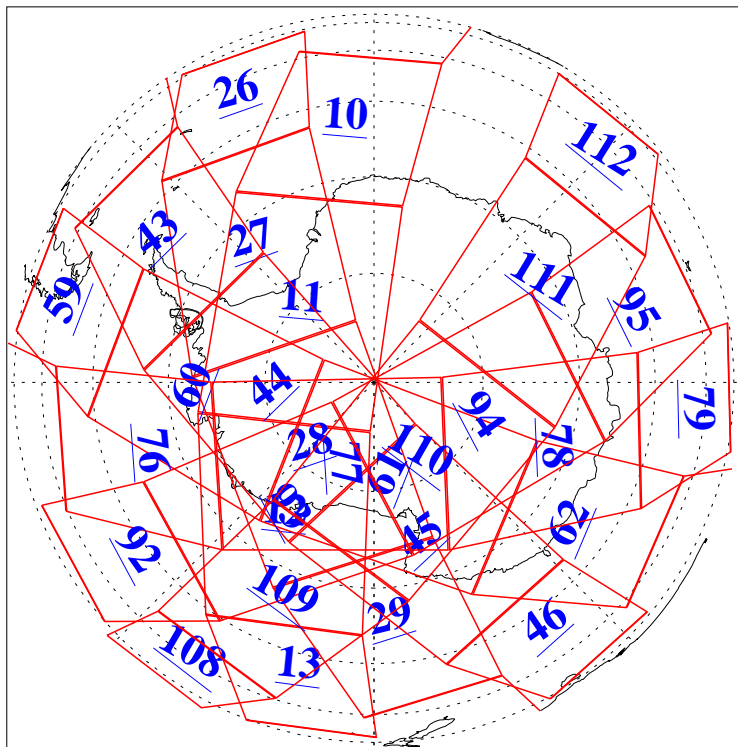

L1B Availability
AMSU Granules: 240
HSB Granules: 0
AIRS Granules: 240

30 Aug 2010
DoY 242
Aqua Day 3040
Granules: 1 to 120

Granules: 121 to 240

Legend: AMSU Available, HSB Available, AIRS Available

L1B Availability
AMSU Granules: 240
HSB Granules: 0
AIRS Granules: 240

30 Aug 2010
DoY 242
Aqua Day 3040
Ascending Granules

Descending Granules

Legend: AMSU Available, HSB Available, AIRS Available

L1B Availability
AMSU Granules: 240
HSB Granules: 0
AIRS Granules: 240

30 Aug 2010
DoY 242
Aqua Day 3040

Northern Hemisphere Granules

Southern Hemisphere Granules

Legend: AMSU Available, HSB Available, AIRS Available