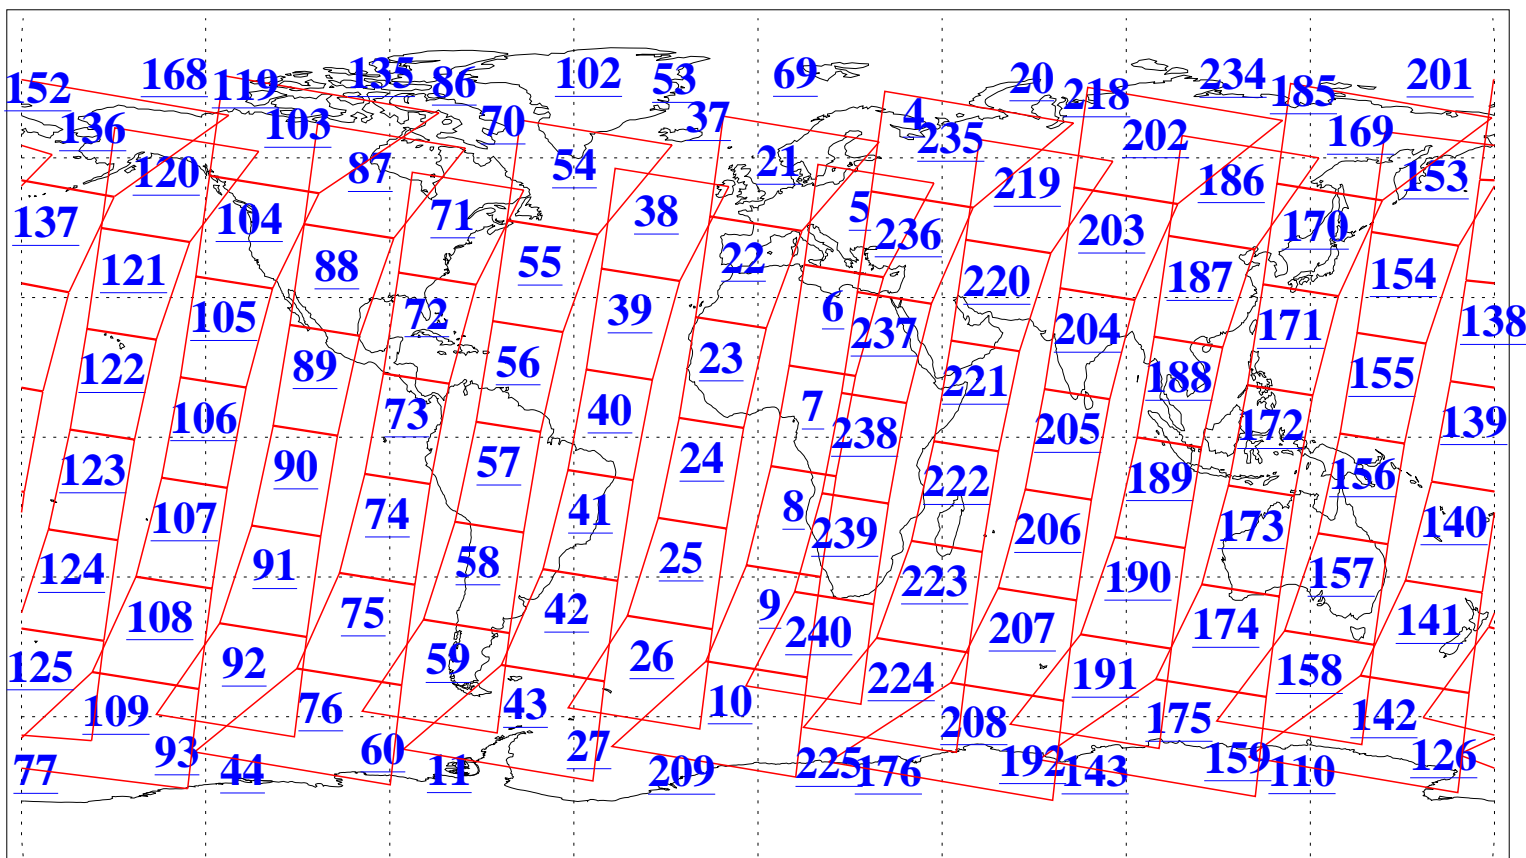

L1B Availability
AMSU Granules: 240
HSB Granules: 0
AIRS Granules: 240

30 Aug 2010
DoY 242
Aqua Day 3040
Granules: 1 to 120

Granules: 121 to 240

Legend: AMSU Available, HSB Available, AIRS Available

L1B Availability
AMSU Granules: 240
HSB Granules: 0
AIRS Granules: 240

30 Aug 2010
DoY 242
Aqua Day 3040
Ascending Granules

Descending Granules

Legend: AMSU Available, HSB Available, AIRS Available

L1B Availability
AMSU Granules: 240
HSB Granules: 0
AIRS Granules: 240

30 Aug 2010
DoY 242
Aqua Day 3040

Northern Hemisphere Granules

Southern Hemisphere Granules

Legend: AMSU Available, HSB Available, AIRS Available