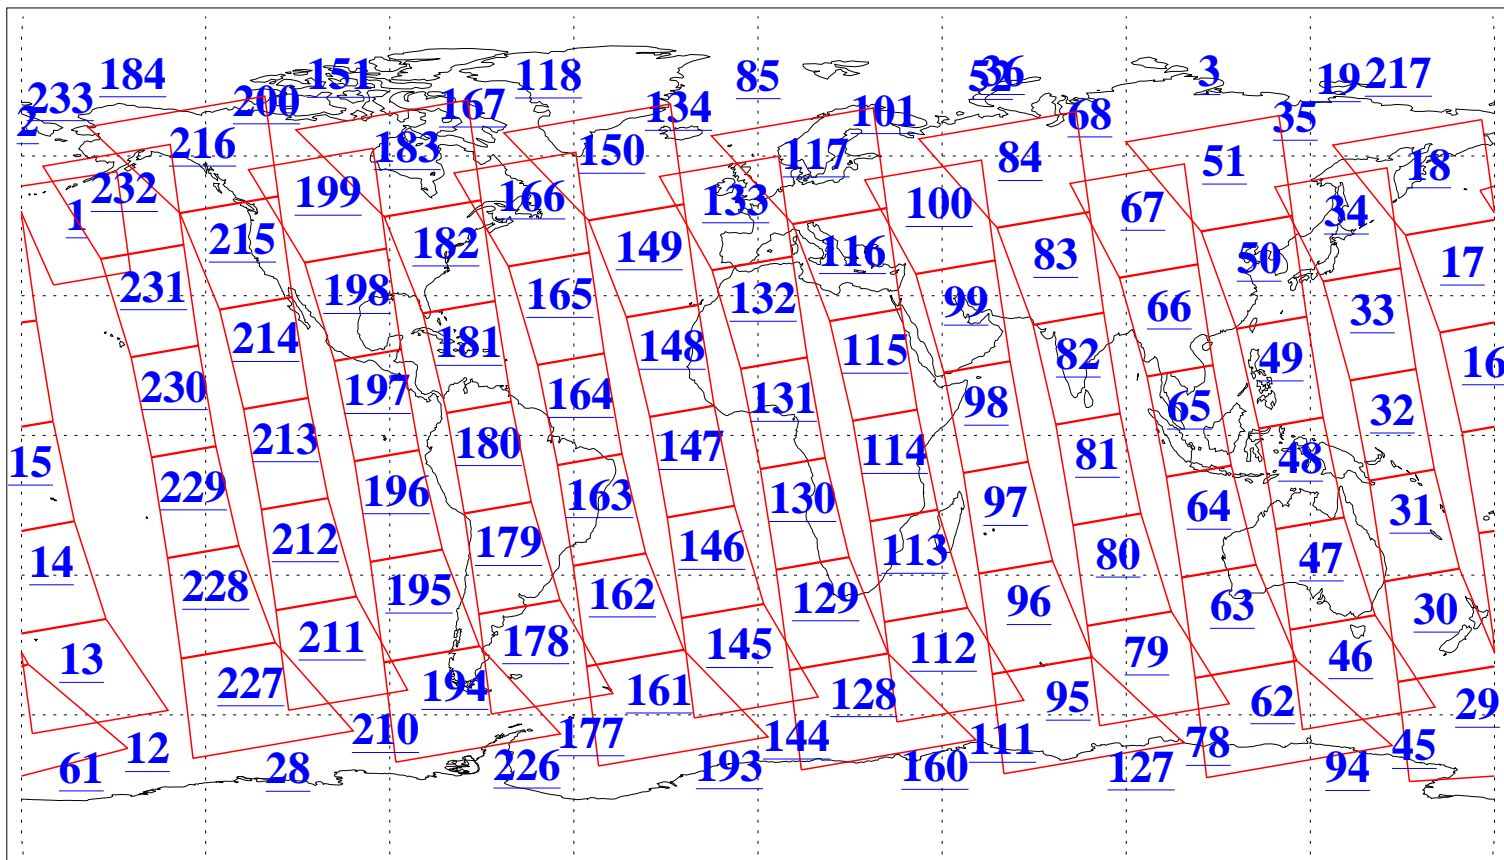

L1B Availability
AMSU Granules: 240
HSB Granules: 0
AIRS Granules: 240

30 Aug 2010
DoY 242
Aqua Day 3040
Granules: 1 to 120

Granules: 121 to 240

Legend: AMSU Available, HSB Available, AIRS Available

L1B Availability
AMSU Granules: 240
HSB Granules: 0
AIRS Granules: 240

30 Aug 2010
DoY 242
Aqua Day 3040
Ascending Granules

Descending Granules

Legend: AMSU Available, HSB Available, AIRS Available

L1B Availability
AMSU Granules: 240
HSB Granules: 0
AIRS Granules: 240

30 Aug 2010
DoY 242
Aqua Day 3040

Northern Hemisphere Granules

Southern Hemisphere Granules

Legend: AMSU Available, HSB Available, AIRS Available