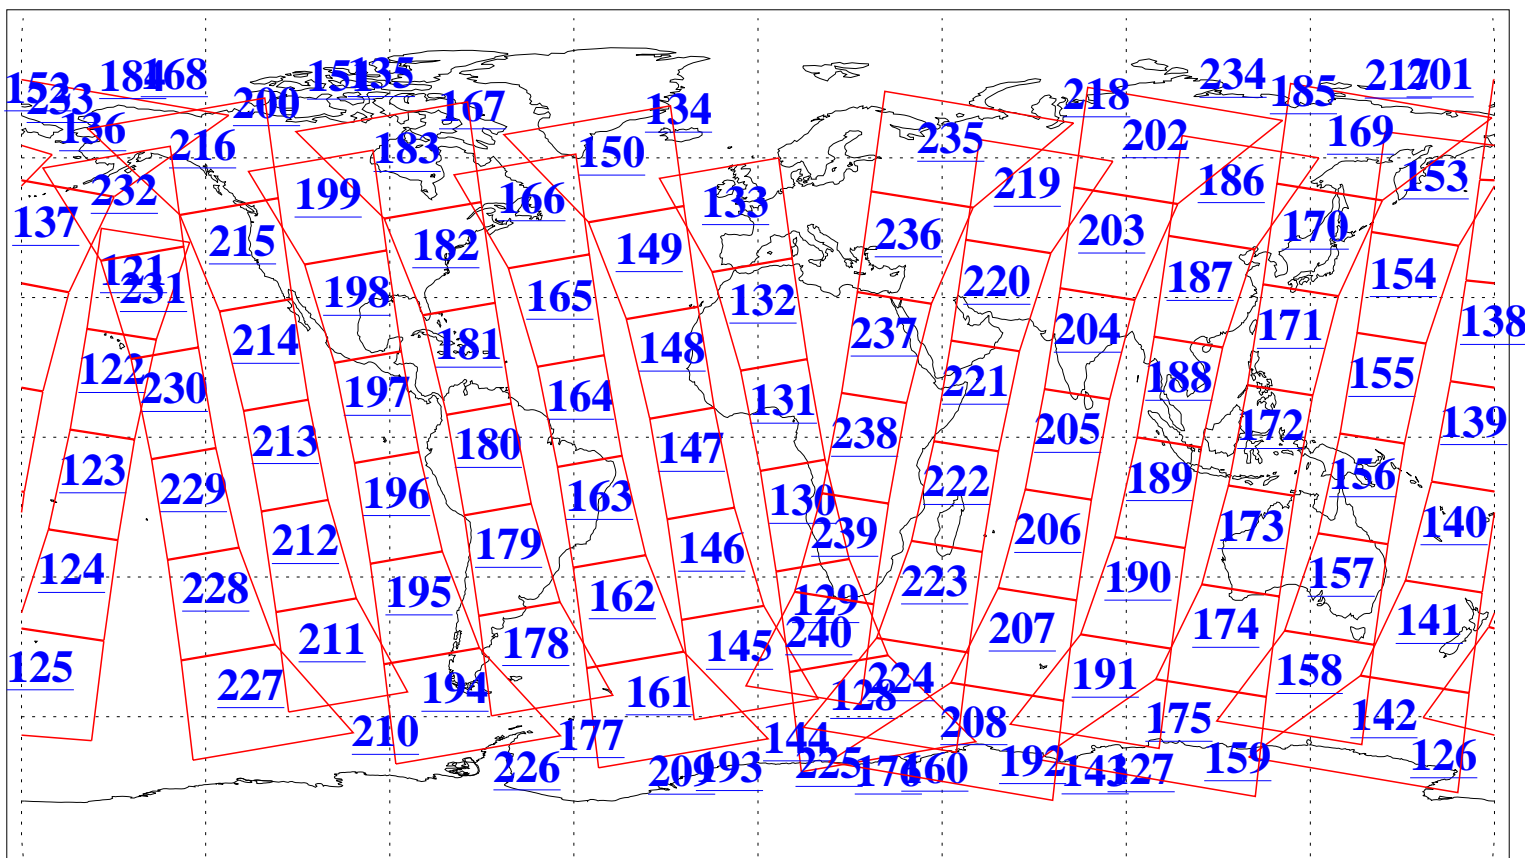

L1B Availability
AMSU Granules: 240
HSB Granules: 0
AIRS Granules: 240

30 Aug 2010
DoY 242
Aqua Day 3040
Granules: 1 to 120

Granules: 121 to 240

Legend: AMSU Available, HSB Available, AIRS Available

L1B Availability
AMSU Granules: 240
HSB Granules: 0
AIRS Granules: 240

30 Aug 2010
DoY 242
Aqua Day 3040
Ascending Granules

Descending Granules

Legend: AMSU Available, HSB Available, AIRS Available

L1B Availability
AMSU Granules: 240
HSB Granules: 0
AIRS Granules: 240

30 Aug 2010
DoY 242
Aqua Day 3040

Northern Hemisphere Granules

Southern Hemisphere Granules

Legend: AMSU Available, HSB Available, AIRS Available