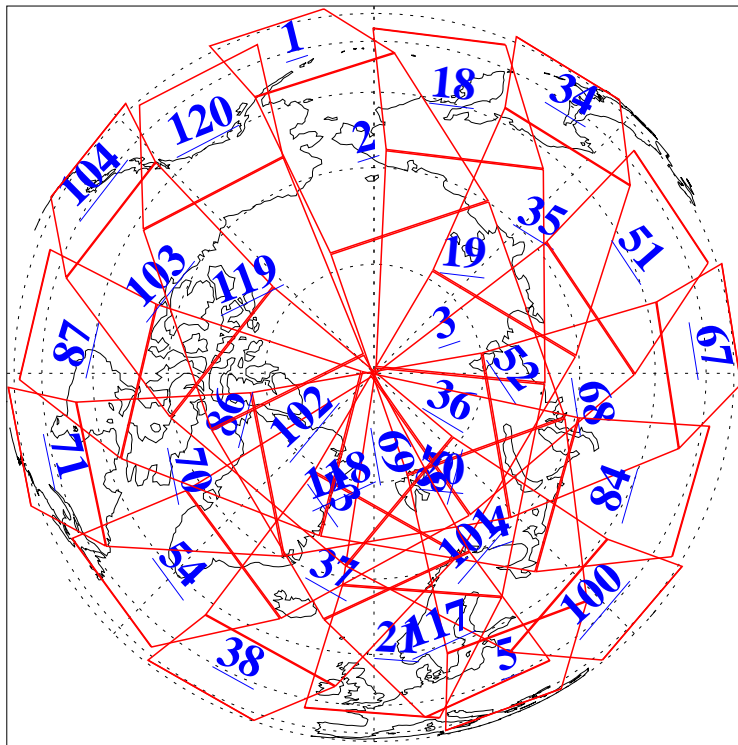

L1B Availability
AMSU Granules: 240
HSB Granules: 0
AIRS Granules: 240

30 Aug 2010
DoY 242
Aqua Day 3040
Granules: 1 to 120

Granules: 121 to 240

Legend: AMSU Available, HSB Available, AIRS Available

L1B Availability
AMSU Granules: 240
HSB Granules: 0
AIRS Granules: 240

30 Aug 2010
DoY 242
Aqua Day 3040
Ascending Granules

Descending Granules

Legend: AMSU Available, HSB Available, AIRS Available

L1B Availability
AMSU Granules: 240
HSB Granules: 0
AIRS Granules: 240

30 Aug 2010
DoY 242
Aqua Day 3040

Northern Hemisphere Granules

Southern Hemisphere Granules

Legend: AMSU Available, HSB Available, AIRS Available