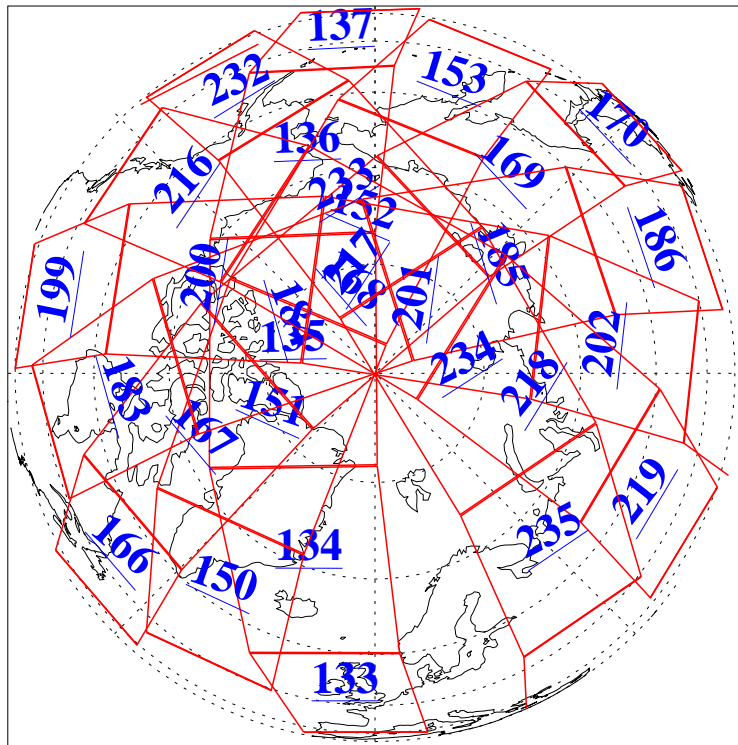

30 Aug 2010
DoY 242
Aqua Day 3040
Ascending Granules

Descending Granules

Legend: AMSU Available, HSB Available, AIRS Available

L1B Availability
AMSU Granules: 240
HSB Granules: 0
AIRS Granules: 240

30 Aug 2010
DoY 242
Aqua Day 3040

Northern Hemisphere Granules

Southern Hemisphere Granules

Legend: AMSU Available, HSB Available, AIRS Available