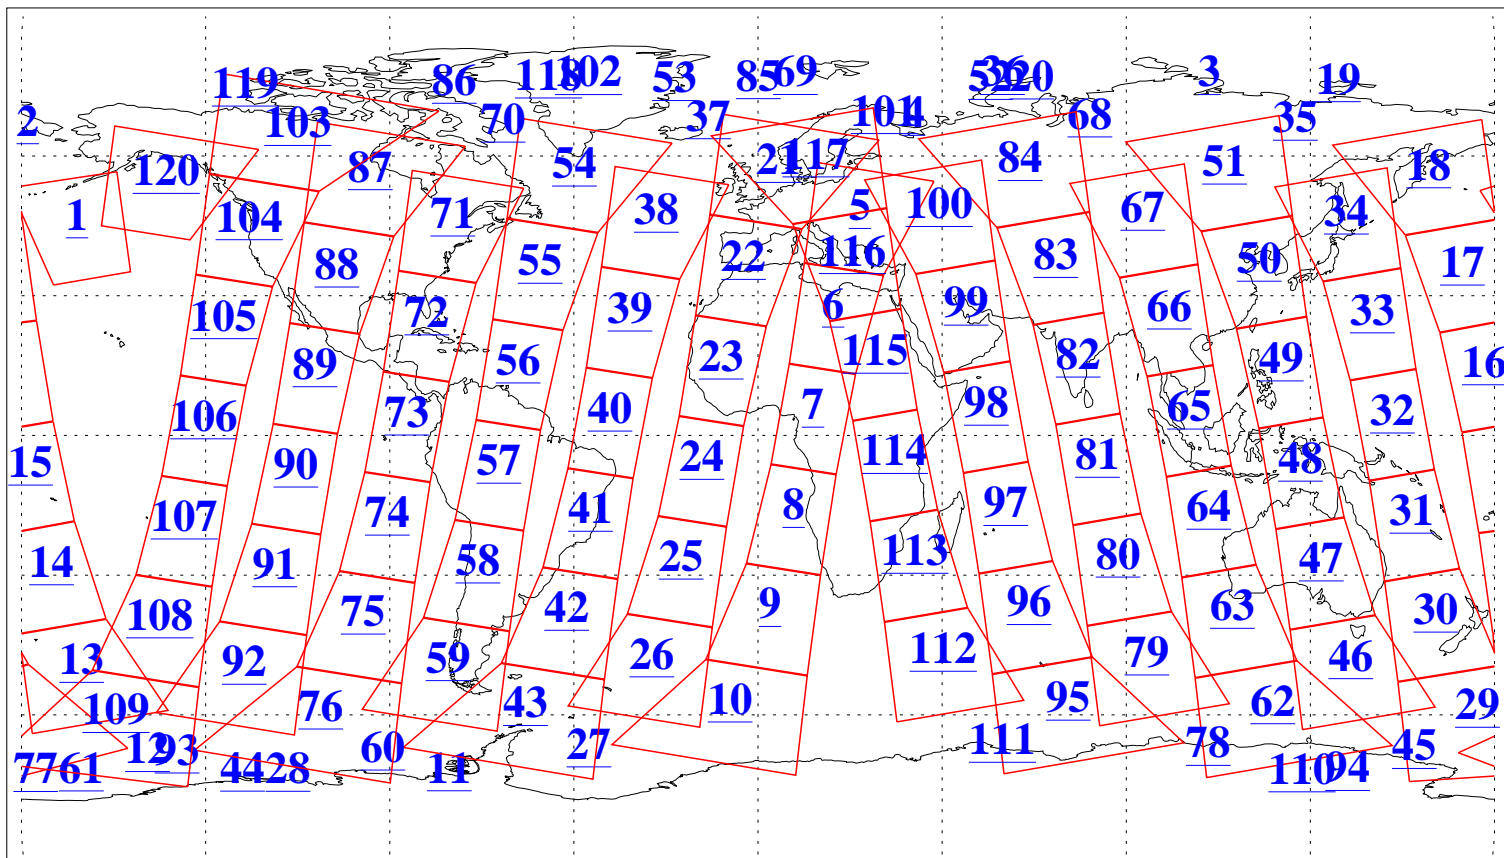

L1B Availability
AMSU Granules: 240
HSB Granules: 0
AIRS Granules: 240

30 Aug 2010
DoY 242
Aqua Day 3040
Granules: 1 to 120

Granules: 121 to 240

Legend: AMSU Available, HSB Available, AIRS Available

L1B Availability
AMSU Granules: 240
HSB Granules: 0
AIRS Granules: 240

30 Aug 2010
DoY 242
Aqua Day 3040
Ascending Granules

Descending Granules

Legend: AMSU Available, HSB Available, AIRS Available

L1B Availability
AMSU Granules: 240
HSB Granules: 0
AIRS Granules: 240

30 Aug 2010
DoY 242
Aqua Day 3040

Northern Hemisphere Granules

Southern Hemisphere Granules

Legend: AMSU Available, HSB Available, AIRS Available