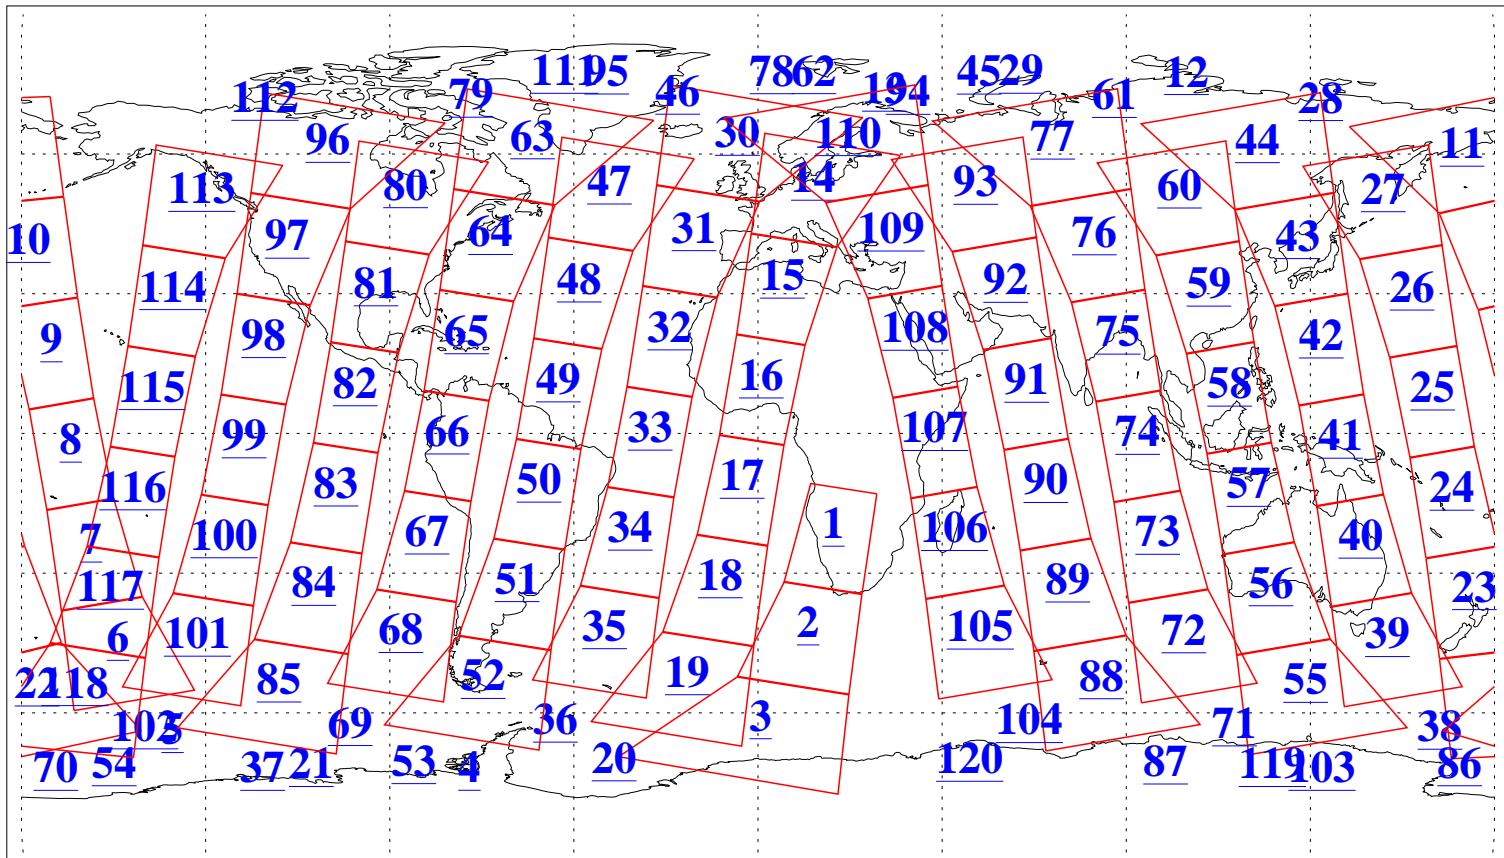

L1B Availability
AMSU Granules: 240
HSB Granules: 0
AIRS Granules: 240

29 Aug 2010
DoY 241
Aqua Day 3039
Granules: 1 to 120

Granules: 121 to 240

Legend: AMSU Available, HSB Available, AIRS Available

L1B Availability
AMSU Granules: 240
HSB Granules: 0
AIRS Granules: 240

29 Aug 2010
DoY 241
Aqua Day 3039

Ascending Granules

Descending Granules

Legend: AMSU Available, HSB Available, AIRS Available

L1B Availability
AMSU Granules: 240
HSB Granules: 0
AIRS Granules: 240

29 Aug 2010
DoY 241
Aqua Day 3039

Northern Hemisphere Granules

Southern Hemisphere Granules

Legend: AMSU Available, HSB Available, AIRS Available