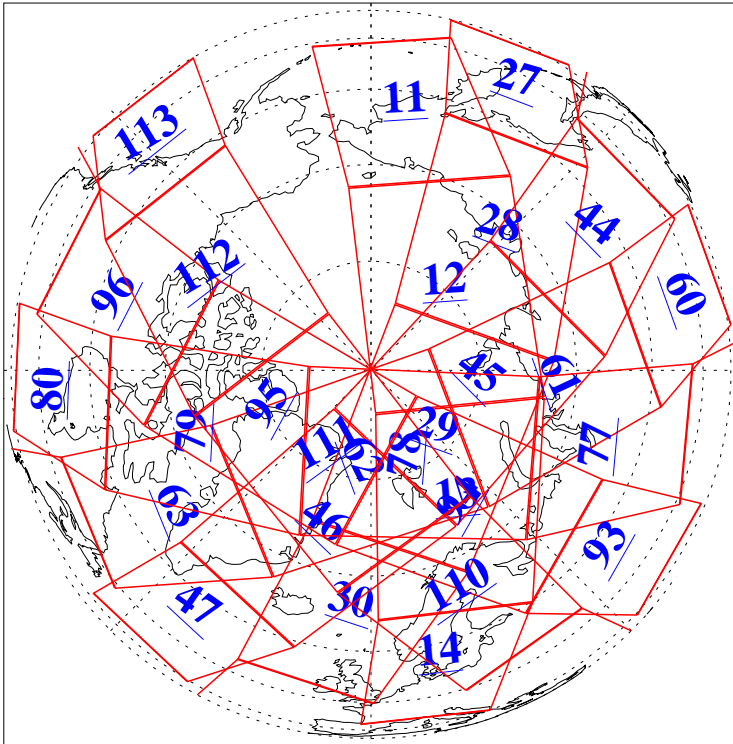

L1B Availability
AMSU Granules: 240
HSB Granules: 0
AIRS Granules: 240

29 Aug 2010
DoY 241
Aqua Day 3039
Granules: 1 to 120

Granules: 121 to 240

Legend: AMSU Available, HSB Available, AIRS Available

L1B Availability
AMSU Granules: 240
HSB Granules: 0
AIRS Granules: 240

29 Aug 2010
DoY 241
Aqua Day 3039

Ascending Granules

Descending Granules

Legend: AMSU Available, HSB Available, AIRS Available

L1B Availability
AMSU Granules: 240
HSB Granules: 0
AIRS Granules: 240

29 Aug 2010
DoY 241
Aqua Day 3039

Northern Hemisphere Granules

Southern Hemisphere Granules

Legend: AMSU Available, HSB Available, AIRS Available