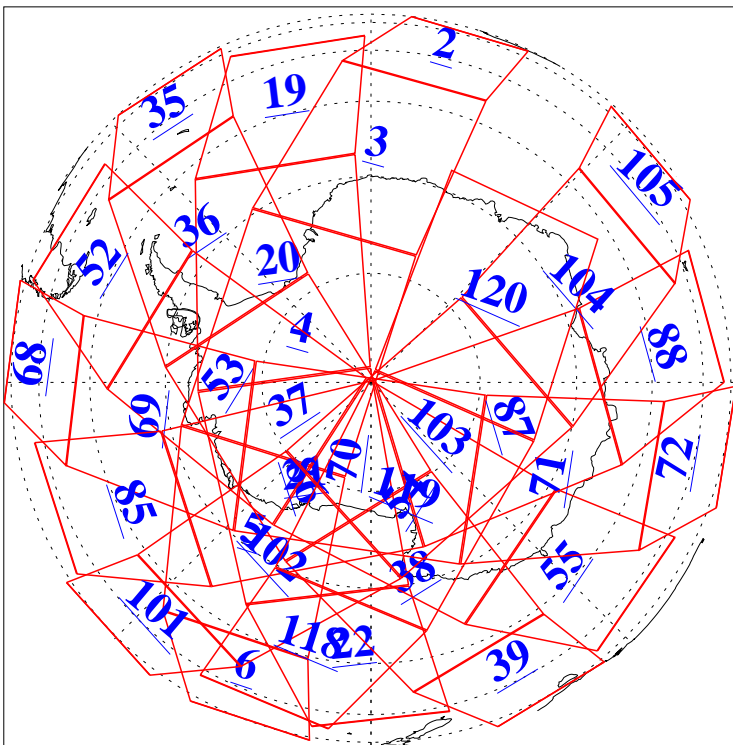

L1B Availability
AMSU Granules: 240
HSB Granules: 0
AIRS Granules: 240

29 Aug 2010
DoY 241
Aqua Day 3039
Granules: 1 to 120

Granules: 121 to 240

Legend: AMSU Available, HSB Available, AIRS Available

L1B Availability
AMSU Granules: 240
HSB Granules: 0
AIRS Granules: 240

29 Aug 2010
DoY 241
Aqua Day 3039

Ascending Granules

Descending Granules

Legend: AMSU Available, HSB Available, AIRS Available

L1B Availability
AMSU Granules: 240
HSB Granules: 0
AIRS Granules: 240

29 Aug 2010
DoY 241
Aqua Day 3039

Northern Hemisphere Granules

Southern Hemisphere Granules

Legend: AMSU Available, HSB Available, AIRS Available