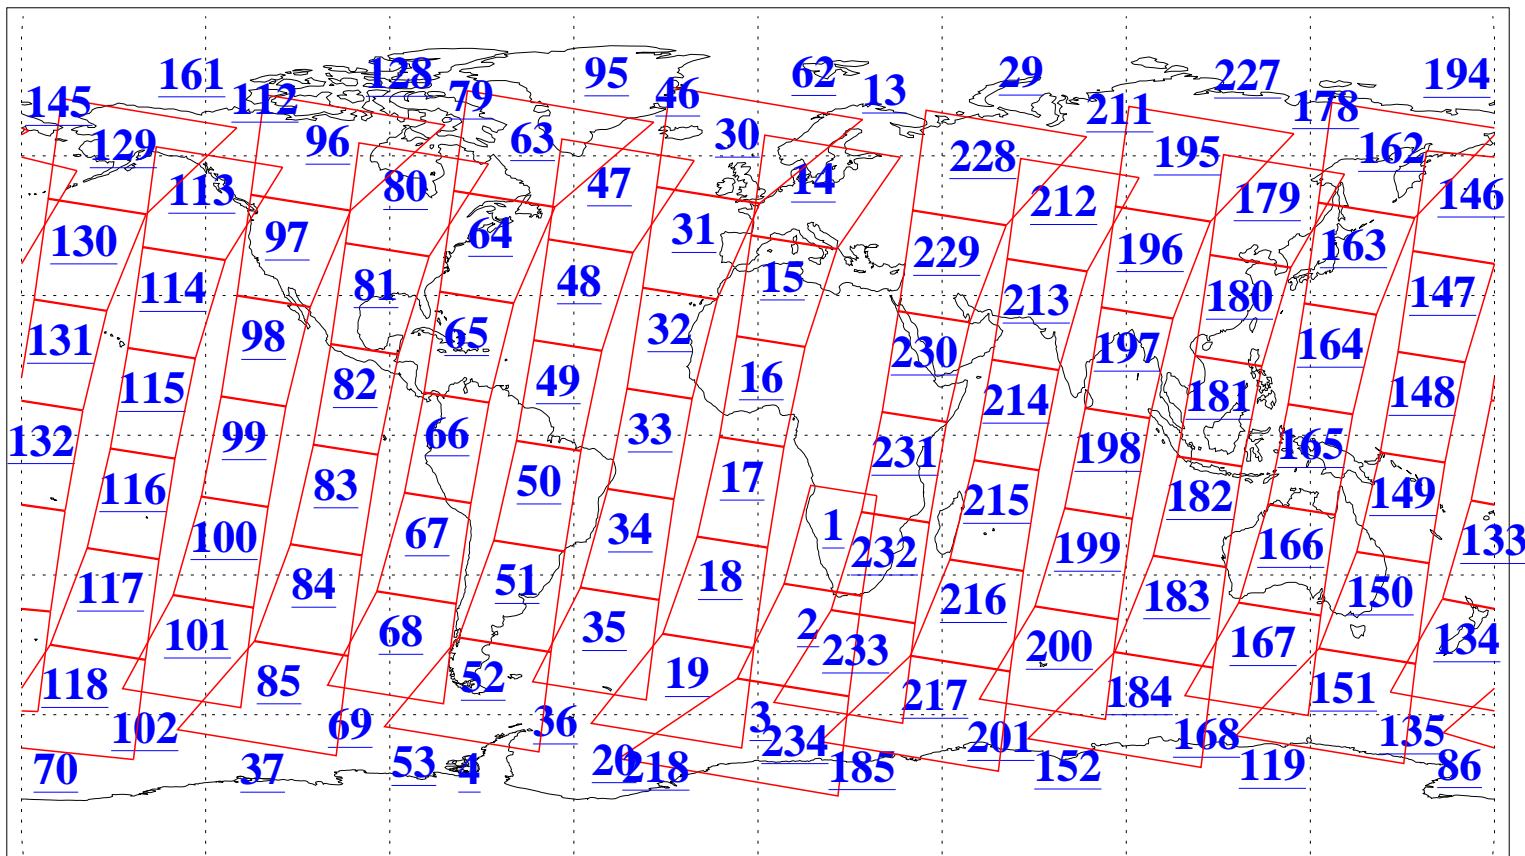

L1B Availability
AMSU Granules: 240
HSB Granules: 0
AIRS Granules: 240

29 Aug 2010
DoY 241
Aqua Day 3039
Granules: 1 to 120

Granules: 121 to 240

Legend: AMSU Available, HSB Available, AIRS Available

L1B Availability
AMSU Granules: 240
HSB Granules: 0
AIRS Granules: 240

29 Aug 2010
DoY 241
Aqua Day 3039

Ascending Granules

Descending Granules

Legend: AMSU Available, HSB Available, AIRS Available

L1B Availability
AMSU Granules: 240
HSB Granules: 0
AIRS Granules: 240

29 Aug 2010
DoY 241
Aqua Day 3039

Northern Hemisphere Granules

Southern Hemisphere Granules

Legend: AMSU Available, HSB Available, AIRS Available