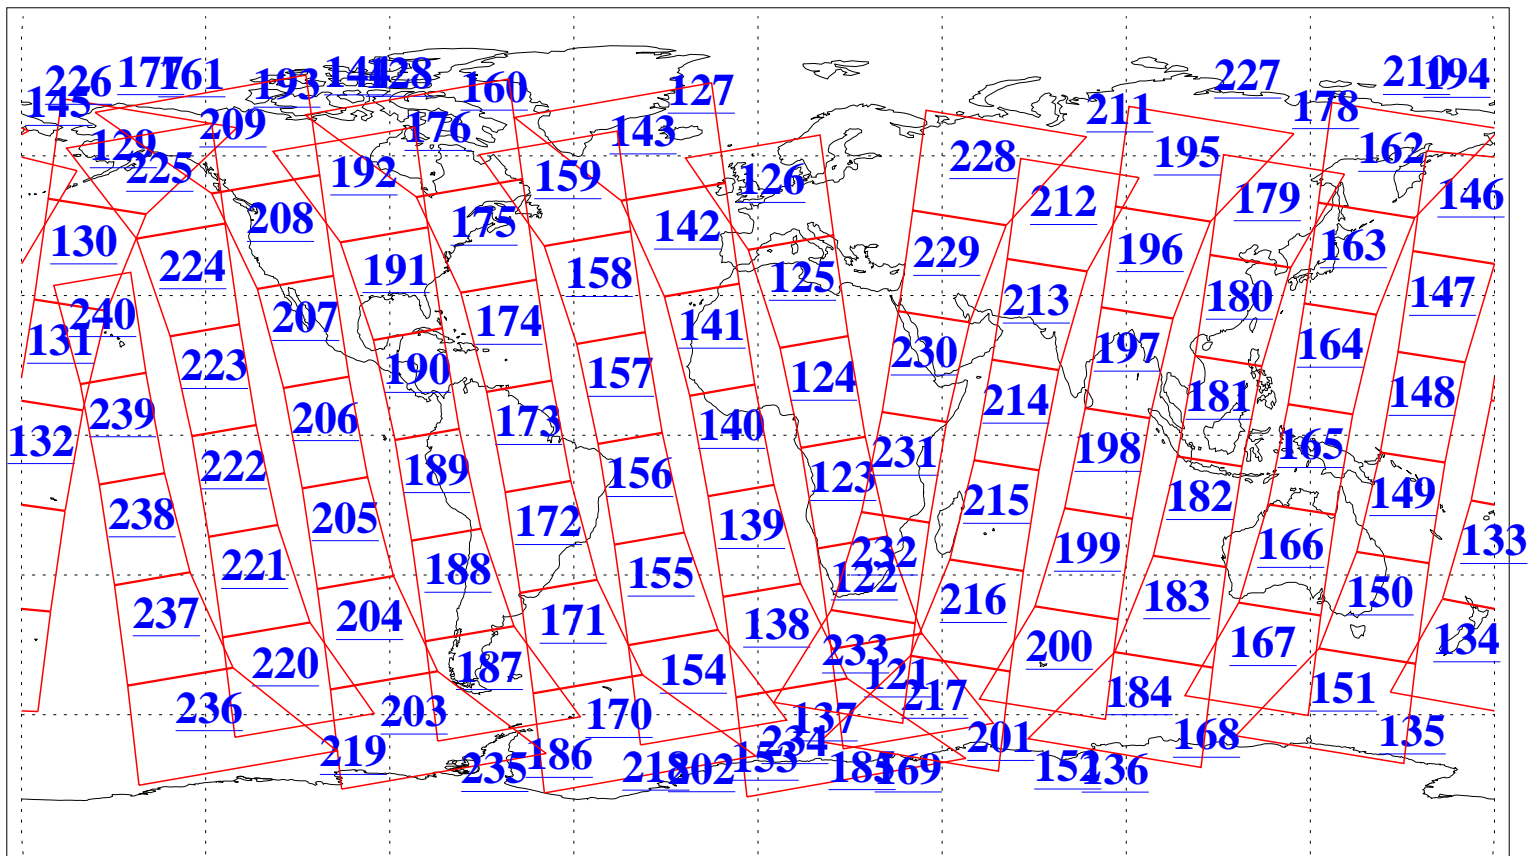

L1B Availability
AMSU Granules: 240
HSB Granules: 0
AIRS Granules: 240

29 Aug 2010
DoY 241
Aqua Day 3039
Granules: 1 to 120

Granules: 121 to 240

Legend: AMSU Available, HSB Available, AIRS Available

L1B Availability
AMSU Granules: 240
HSB Granules: 0
AIRS Granules: 240

29 Aug 2010
DoY 241
Aqua Day 3039

Ascending Granules

Descending Granules

Legend: AMSU Available, HSB Available, AIRS Available

L1B Availability
AMSU Granules: 240
HSB Granules: 0
AIRS Granules: 240

29 Aug 2010
DoY 241
Aqua Day 3039

Northern Hemisphere Granules

Southern Hemisphere Granules

Legend: AMSU Available, HSB Available, AIRS Available