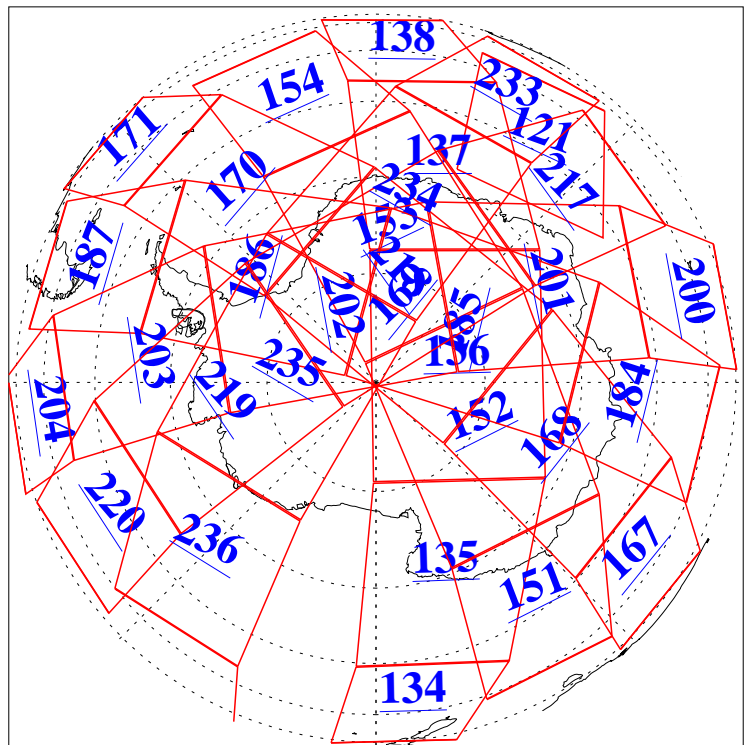

L1B Availability
AMSU Granules: 240
HSB Granules: 0
AIRS Granules: 240

29 Aug 2010
DoY 241
Aqua Day 3039
Granules: 1 to 120

Granules: 121 to 240

Legend: AMSU Available, HSB Available, AIRS Available

L1B Availability
AMSU Granules: 240
HSB Granules: 0
AIRS Granules: 240

29 Aug 2010
DoY 241
Aqua Day 3039

Ascending Granules

Descending Granules

Legend: AMSU Available, HSB Available, AIRS Available

L1B Availability
AMSU Granules: 240
HSB Granules: 0
AIRS Granules: 240

29 Aug 2010
DoY 241
Aqua Day 3039

Northern Hemisphere Granules

Southern Hemisphere Granules

Legend: AMSU Available, HSB Available, AIRS Available