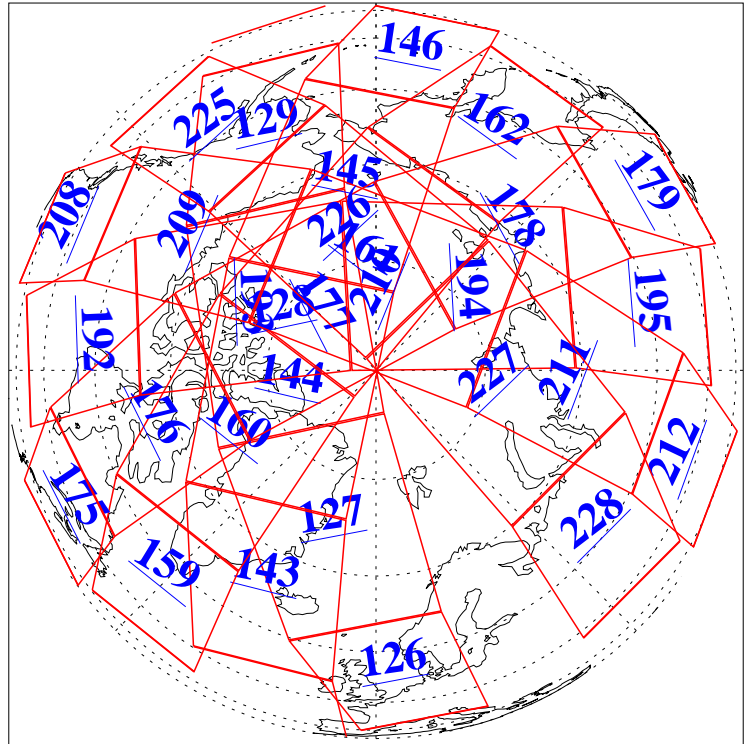

L1B Availability
AMSU Granules: 240
HSB Granules: 0
AIRS Granules: 240

29 Aug 2010
DoY 241
Aqua Day 3039
Granules: 1 to 120

Granules: 121 to 240

Legend: AMSU Available, HSB Available, AIRS Available

L1B Availability
AMSU Granules: 240
HSB Granules: 0
AIRS Granules: 240

29 Aug 2010
DoY 241
Aqua Day 3039

Ascending Granules

Descending Granules

Legend: AMSU Available, HSB Available, AIRS Available

L1B Availability
AMSU Granules: 240
HSB Granules: 0
AIRS Granules: 240

29 Aug 2010
DoY 241
Aqua Day 3039

Northern Hemisphere Granules

Southern Hemisphere Granules

Legend: AMSU Available, HSB Available, AIRS Available