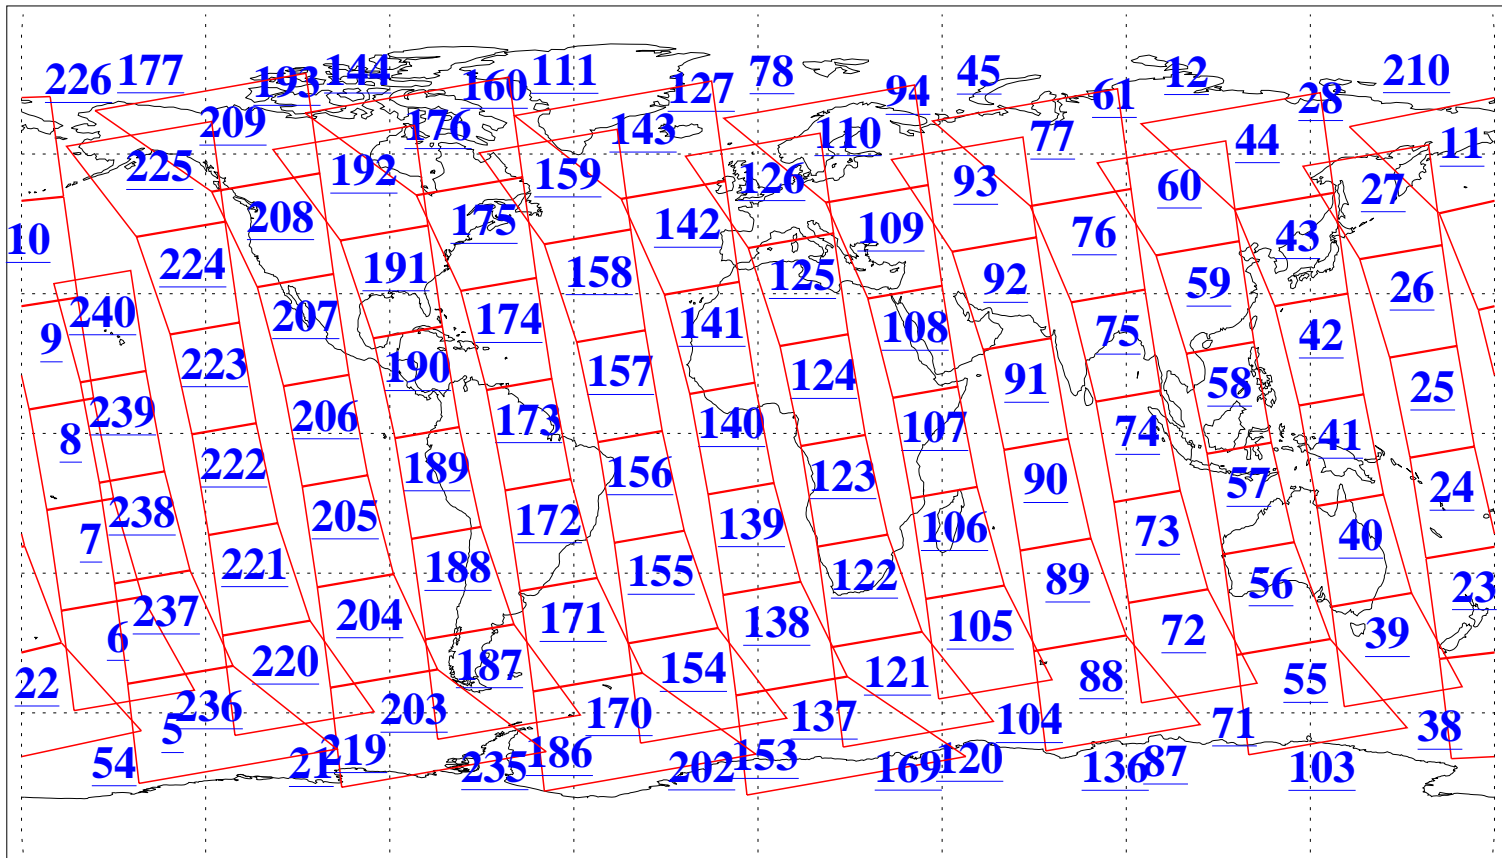

L1B Availability
AMSU Granules: 240
HSB Granules: 0
AIRS Granules: 240

29 Aug 2010
DoY 241
Aqua Day 3039
Granules: 1 to 120

Granules: 121 to 240

Legend: AMSU Available, HSB Available, AIRS Available

L1B Availability
AMSU Granules: 240
HSB Granules: 0
AIRS Granules: 240

29 Aug 2010
DoY 241
Aqua Day 3039

Ascending Granules

Descending Granules

Legend: AMSU Available, HSB Available, AIRS Available

L1B Availability
AMSU Granules: 240
HSB Granules: 0
AIRS Granules: 240

29 Aug 2010
DoY 241
Aqua Day 3039

Northern Hemisphere Granules

Southern Hemisphere Granules

Legend: AMSU Available, HSB Available, AIRS Available