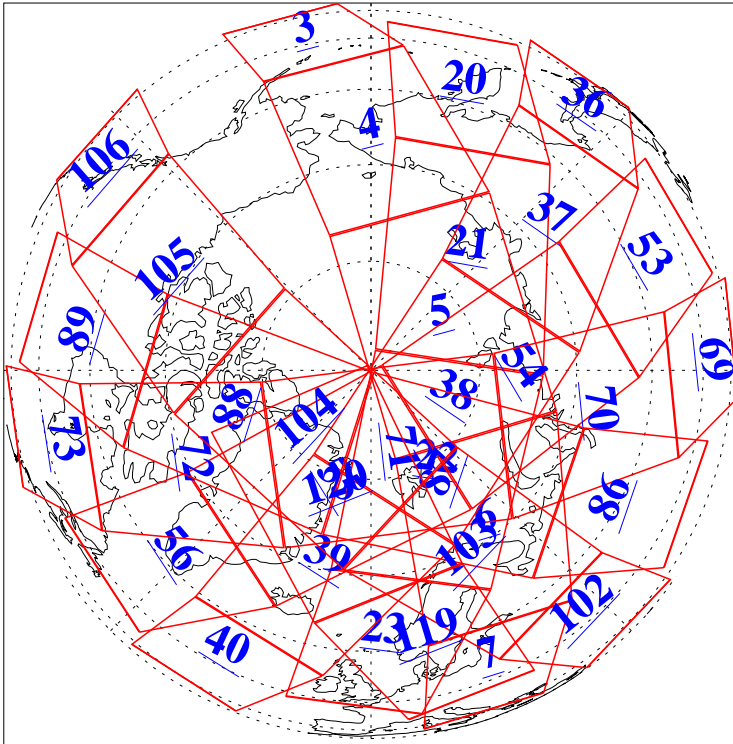

L1B Availability
AMSU Granules: 240
HSB Granules: 0
AIRS Granules: 240

28 Aug 2010
DoY 240
Aqua Day 3038
Granules: 1 to 120

Granules: 121 to 240

Legend: AMSU Available, HSB Available, AIRS Available

L1B Availability
AMSU Granules: 240
HSB Granules: 0
AIRS Granules: 240

28 Aug 2010
DoY 240
Aqua Day 3038
Ascending Granules

Descending Granules

Legend: AMSU Available, HSB Available, AIRS Available

L1B Availability
 AMSU Granules: 240
 HSB Granules: 0
 AIRS Granules: 240

28 Aug 2010
 DoY 240
 Aqua Day 3038

Northern Hemisphere Granules

Southern Hemisphere Granules

Legend: AMSU Available, HSB Available, AIRS Available