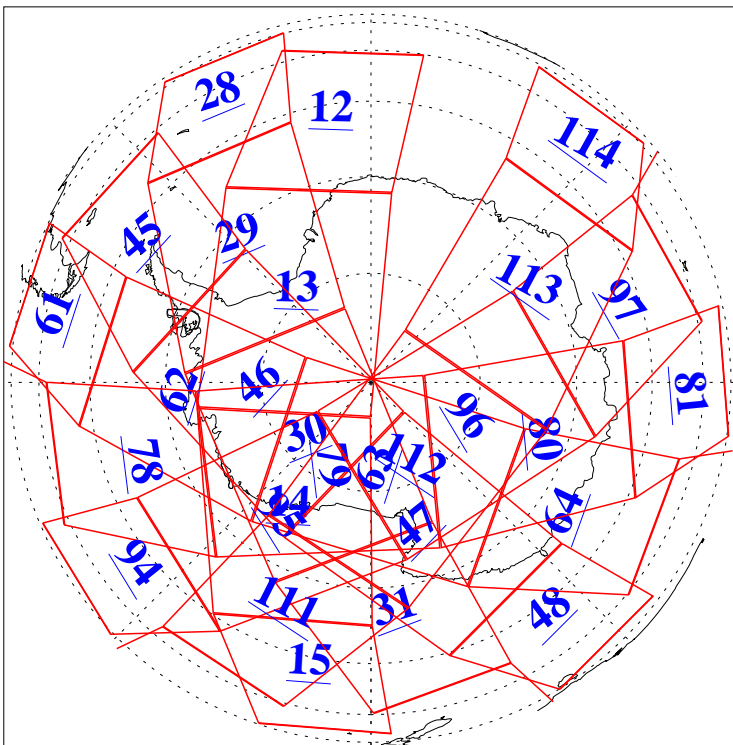

L1B Availability
AMSU Granules: 240
HSB Granules: 0
AIRS Granules: 240

28 Aug 2010
DoY 240
Aqua Day 3038
Granules: 1 to 120

Granules: 121 to 240

Legend: AMSU Available, HSB Available, AIRS Available

L1B Availability
AMSU Granules: 240
HSB Granules: 0
AIRS Granules: 240

28 Aug 2010
DoY 240
Aqua Day 3038
Ascending Granules

Descending Granules

Legend: AMSU Available, HSB Available, AIRS Available

L1B Availability
 AMSU Granules: 240
 HSB Granules: 0
 AIRS Granules: 240

28 Aug 2010
 DoY 240
 Aqua Day 3038

Northern Hemisphere Granules

Southern Hemisphere Granules

Legend: AMSU Available, HSB Available, AIRS Available