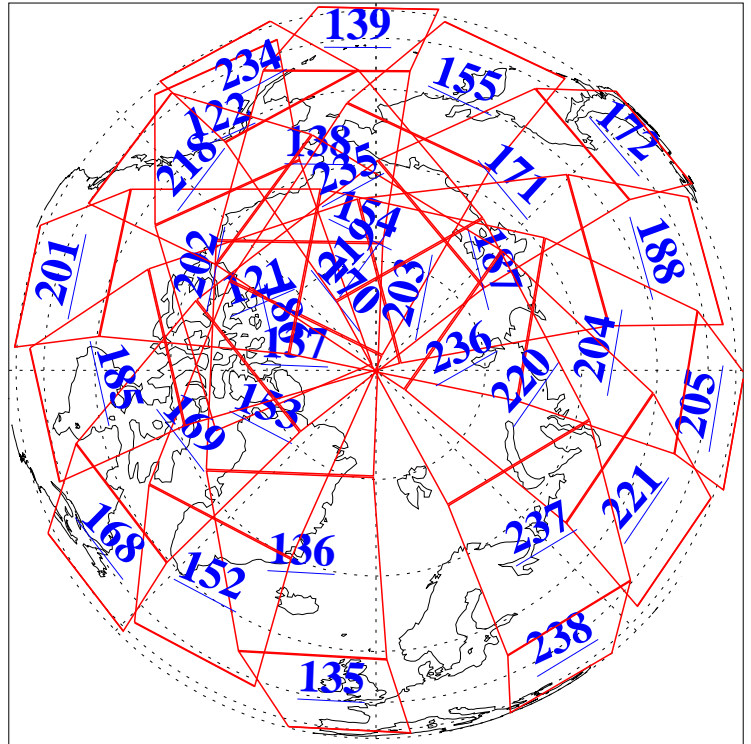

28 Aug 2010
DoY 240
Aqua Day 3038
Ascending Granules

Descending Granules

Legend: AMSU Available, HSB Available, AIRS Available

L1B Availability
 AMSU Granules: 240
 HSB Granules: 0
 AIRS Granules: 240

28 Aug 2010
 DoY 240
 Aqua Day 3038

Northern Hemisphere Granules

Southern Hemisphere Granules

Legend: AMSU Available, HSB Available, AIRS Available