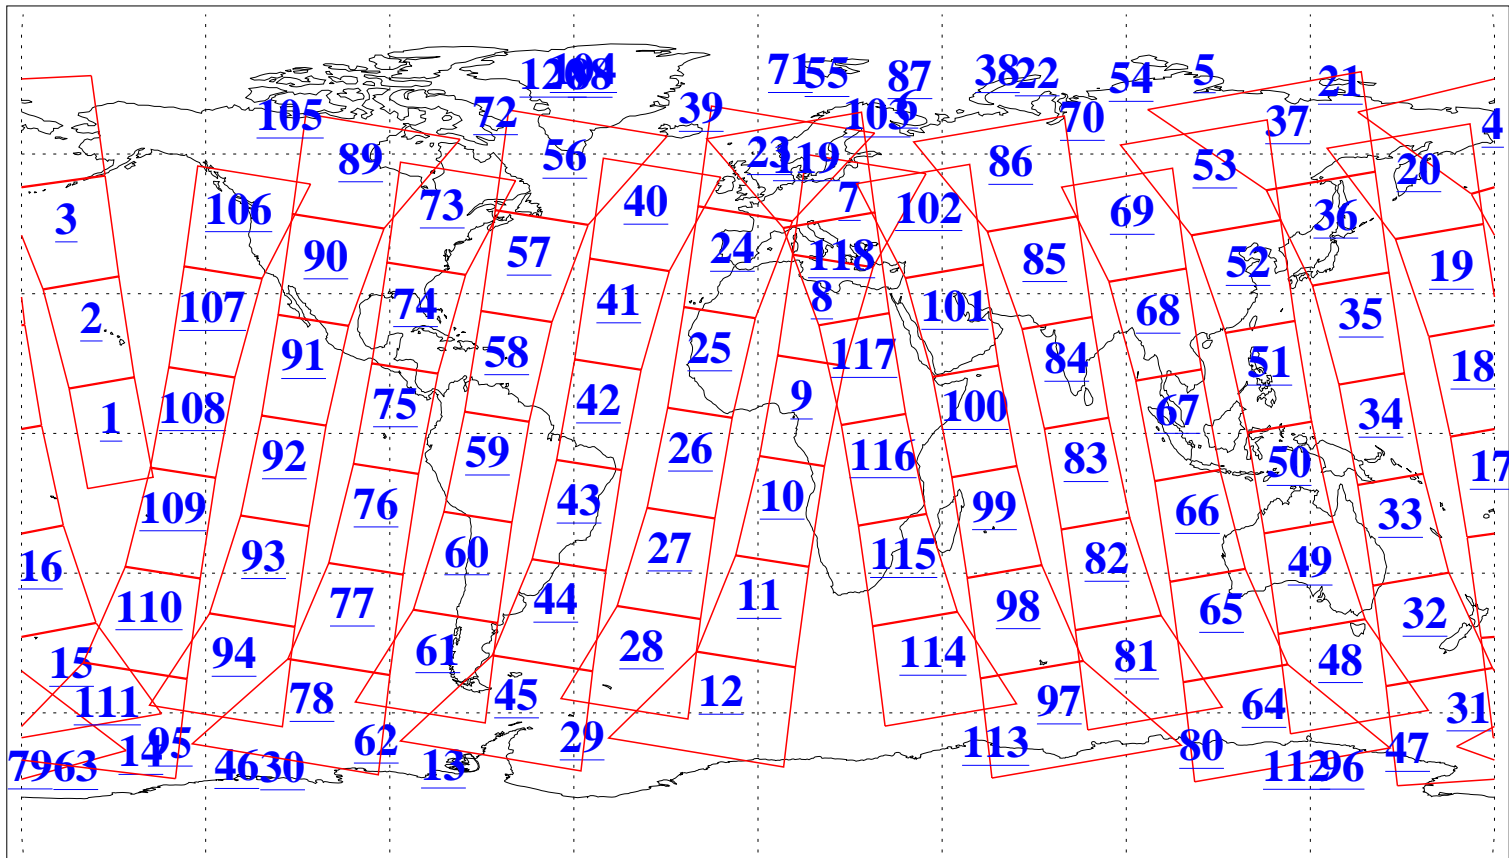

L1B Availability
AMSU Granules: 240
HSB Granules: 0
AIRS Granules: 240

28 Aug 2010
DoY 240
Aqua Day 3038
Granules: 1 to 120

Granules: 121 to 240

Legend: AMSU Available, HSB Available, AIRS Available

L1B Availability
AMSU Granules: 240
HSB Granules: 0
AIRS Granules: 240

28 Aug 2010
DoY 240
Aqua Day 3038
Ascending Granules

Descending Granules

Legend: AMSU Available, HSB Available, AIRS Available

L1B Availability
 AMSU Granules: 240
 HSB Granules: 0
 AIRS Granules: 240

28 Aug 2010
 DoY 240
 Aqua Day 3038

Northern Hemisphere Granules

Southern Hemisphere Granules

Legend: AMSU Available, HSB Available, AIRS Available