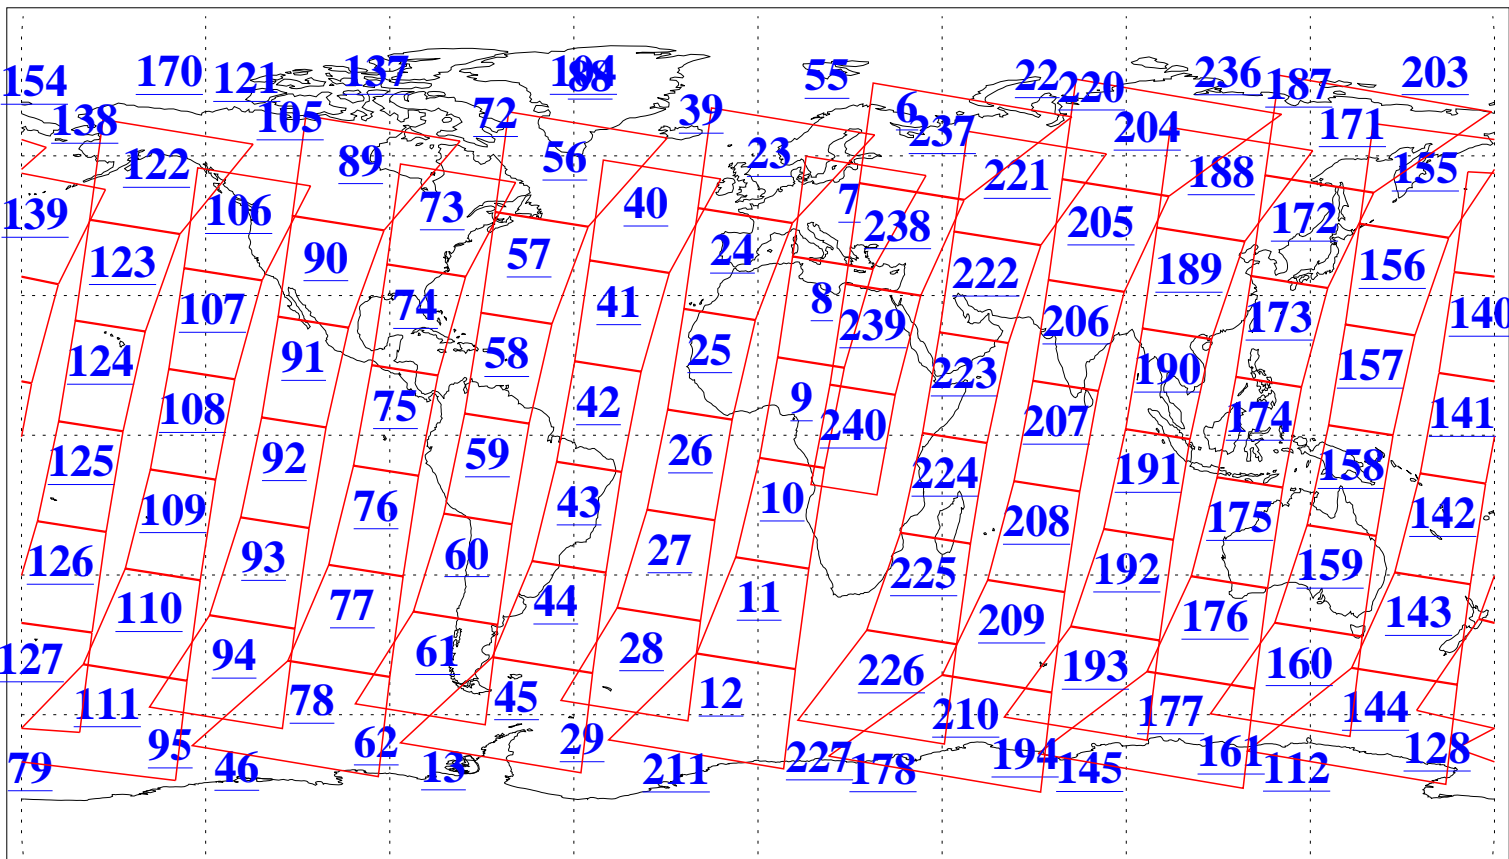

L1B Availability
AMSU Granules: 240
HSB Granules: 0
AIRS Granules: 240

28 Aug 2010
DoY 240
Aqua Day 3038
Granules: 1 to 120

Granules: 121 to 240

Legend: AMSU Available, HSB Available, AIRS Available

L1B Availability
AMSU Granules: 240
HSB Granules: 0
AIRS Granules: 240

28 Aug 2010
DoY 240
Aqua Day 3038
Ascending Granules

Descending Granules

Legend: AMSU Available, HSB Available, AIRS Available

L1B Availability
 AMSU Granules: 240
 HSB Granules: 0
 AIRS Granules: 240

28 Aug 2010
 DoY 240
 Aqua Day 3038

Northern Hemisphere Granules

Southern Hemisphere Granules

Legend: AMSU Available, HSB Available, AIRS Available