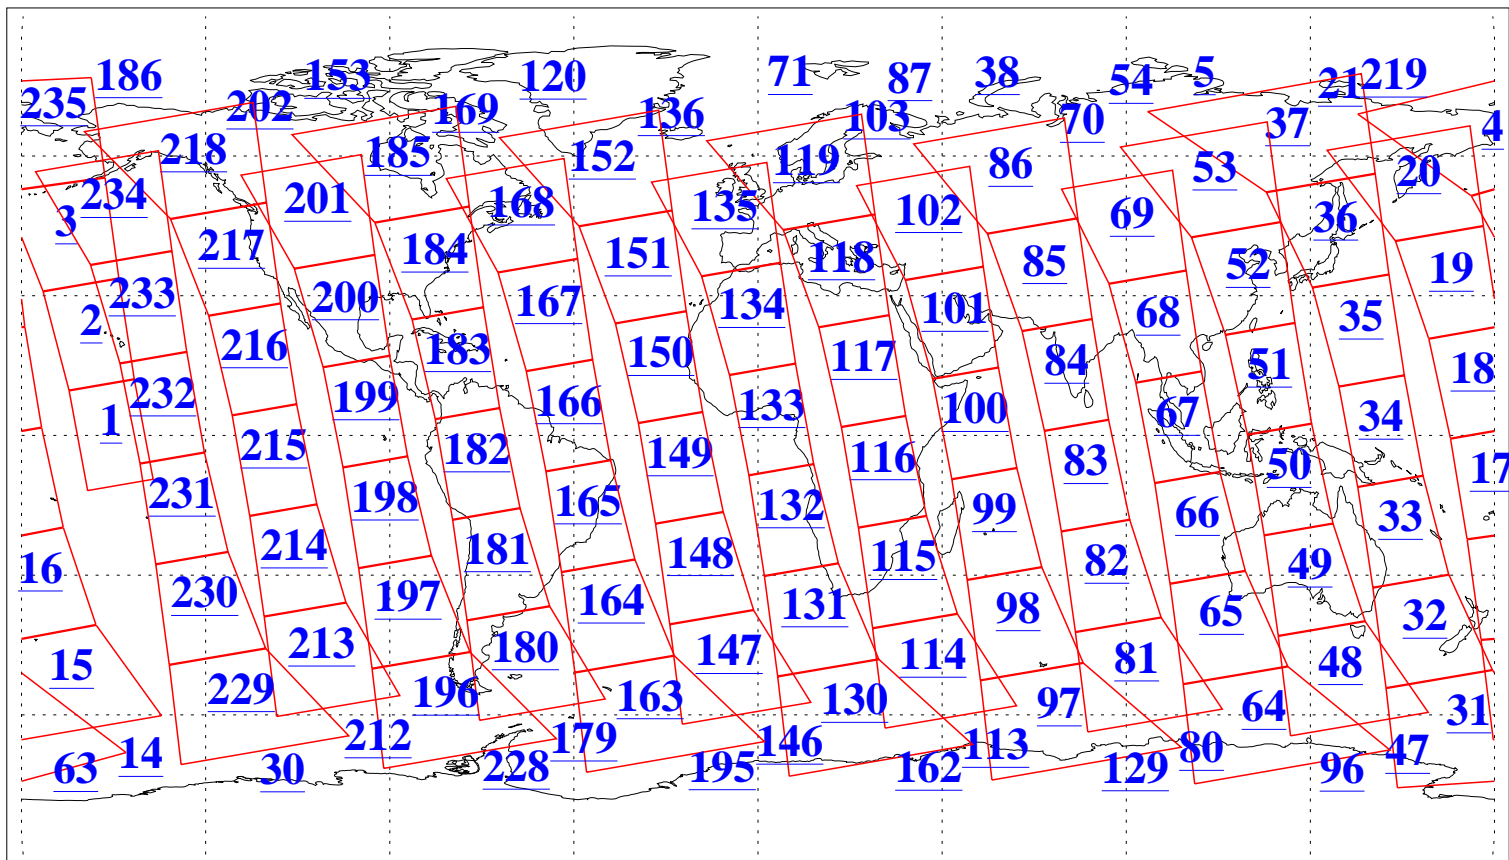

L1B Availability
AMSU Granules: 240
HSB Granules: 0
AIRS Granules: 240

28 Aug 2010
DoY 240
Aqua Day 3038
Granules: 1 to 120

Granules: 121 to 240

Legend: AMSU Available, HSB Available, AIRS Available

L1B Availability
AMSU Granules: 240
HSB Granules: 0
AIRS Granules: 240

28 Aug 2010
DoY 240
Aqua Day 3038
Ascending Granules

Descending Granules

Legend: AMSU Available, HSB Available, AIRS Available

L1B Availability
 AMSU Granules: 240
 HSB Granules: 0
 AIRS Granules: 240

28 Aug 2010
 DoY 240
 Aqua Day 3038

Northern Hemisphere Granules

Southern Hemisphere Granules

Legend: AMSU Available, HSB Available, AIRS Available