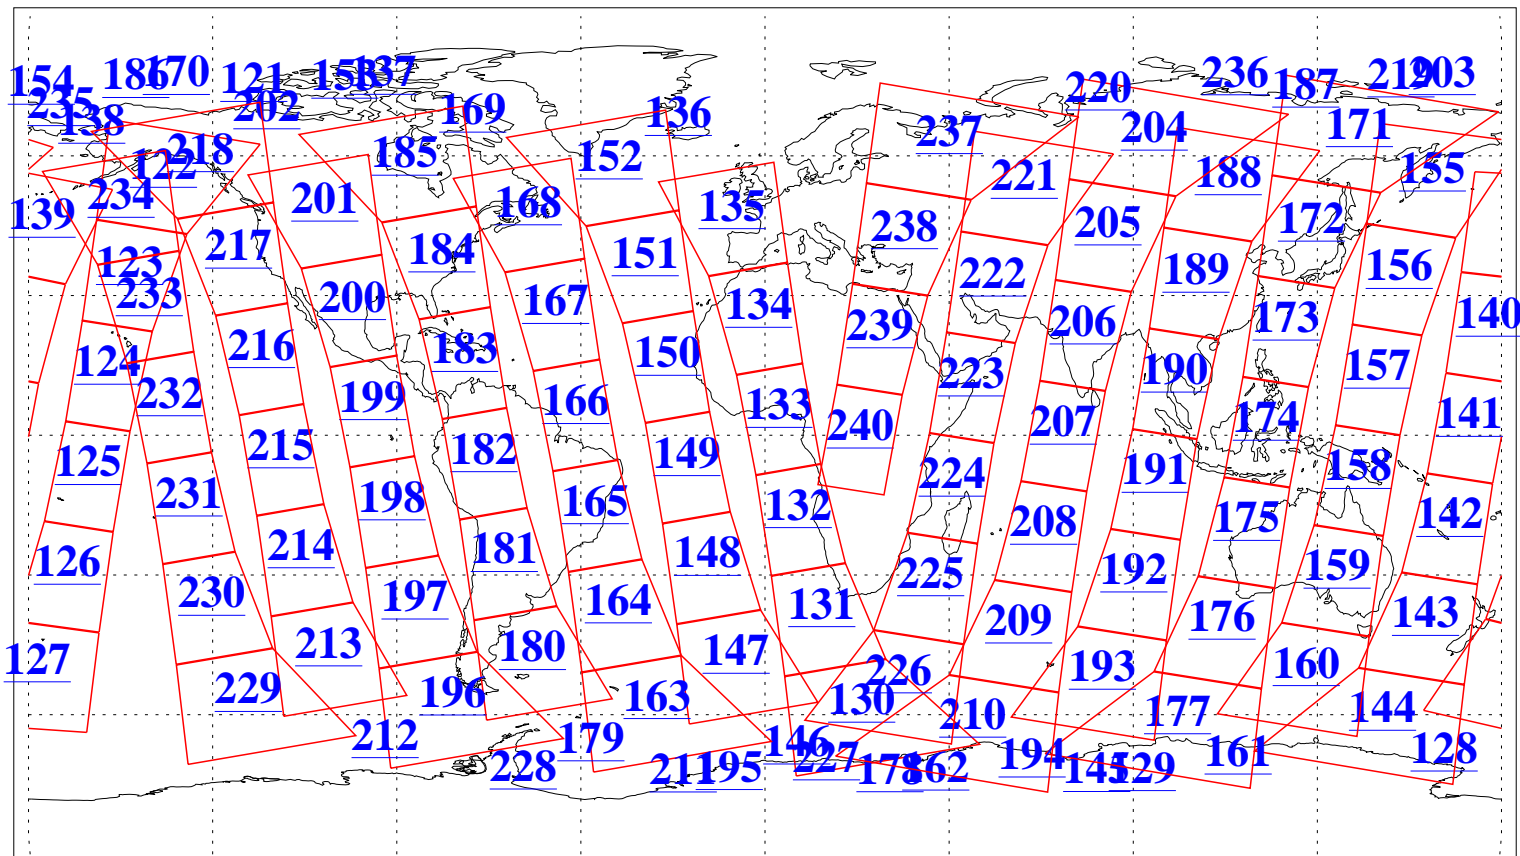

L1B Availability
AMSU Granules: 240
HSB Granules: 0
AIRS Granules: 240

28 Aug 2010
DoY 240
Aqua Day 3038
Granules: 1 to 120

Granules: 121 to 240

Legend: AMSU Available, HSB Available, AIRS Available

L1B Availability
AMSU Granules: 240
HSB Granules: 0
AIRS Granules: 240

28 Aug 2010
DoY 240
Aqua Day 3038
Ascending Granules

Descending Granules

Legend: AMSU Available, HSB Available, AIRS Available

L1B Availability
 AMSU Granules: 240
 HSB Granules: 0
 AIRS Granules: 240

28 Aug 2010
 DoY 240
 Aqua Day 3038

Northern Hemisphere Granules

Southern Hemisphere Granules

Legend: AMSU Available, HSB Available, AIRS Available