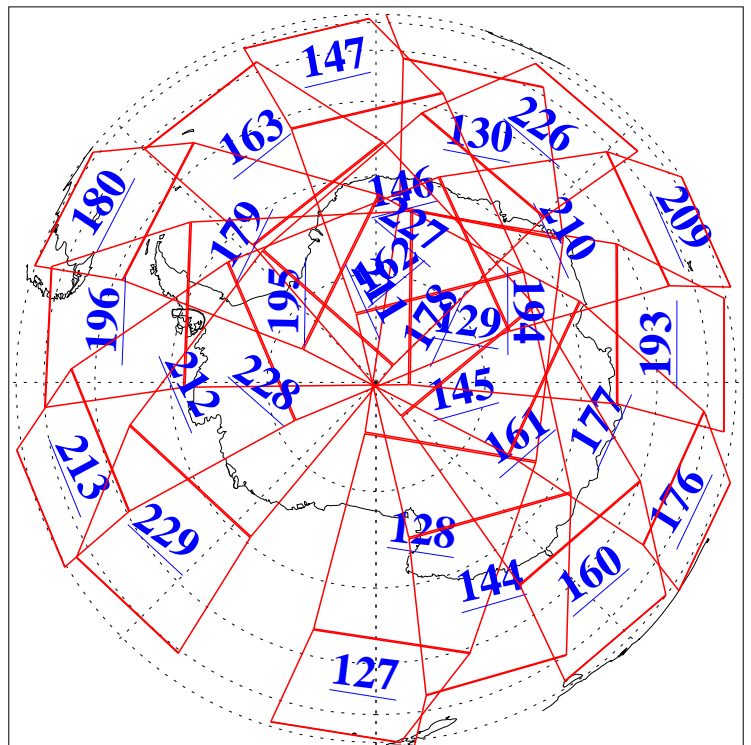

L1B Availability
AMSU Granules: 240
HSB Granules: 0
AIRS Granules: 240

28 Aug 2010
DoY 240
Aqua Day 3038
Granules: 1 to 120

Granules: 121 to 240

Legend: AMSU Available, HSB Available, AIRS Available

L1B Availability
AMSU Granules: 240
HSB Granules: 0
AIRS Granules: 240

28 Aug 2010
DoY 240
Aqua Day 3038
Ascending Granules

Descending Granules

Legend: AMSU Available, HSB Available, AIRS Available

L1B Availability
 AMSU Granules: 240
 HSB Granules: 0
 AIRS Granules: 240

28 Aug 2010
 DoY 240
 Aqua Day 3038

Northern Hemisphere Granules

Southern Hemisphere Granules

Legend: AMSU Available, HSB Available, AIRS Available