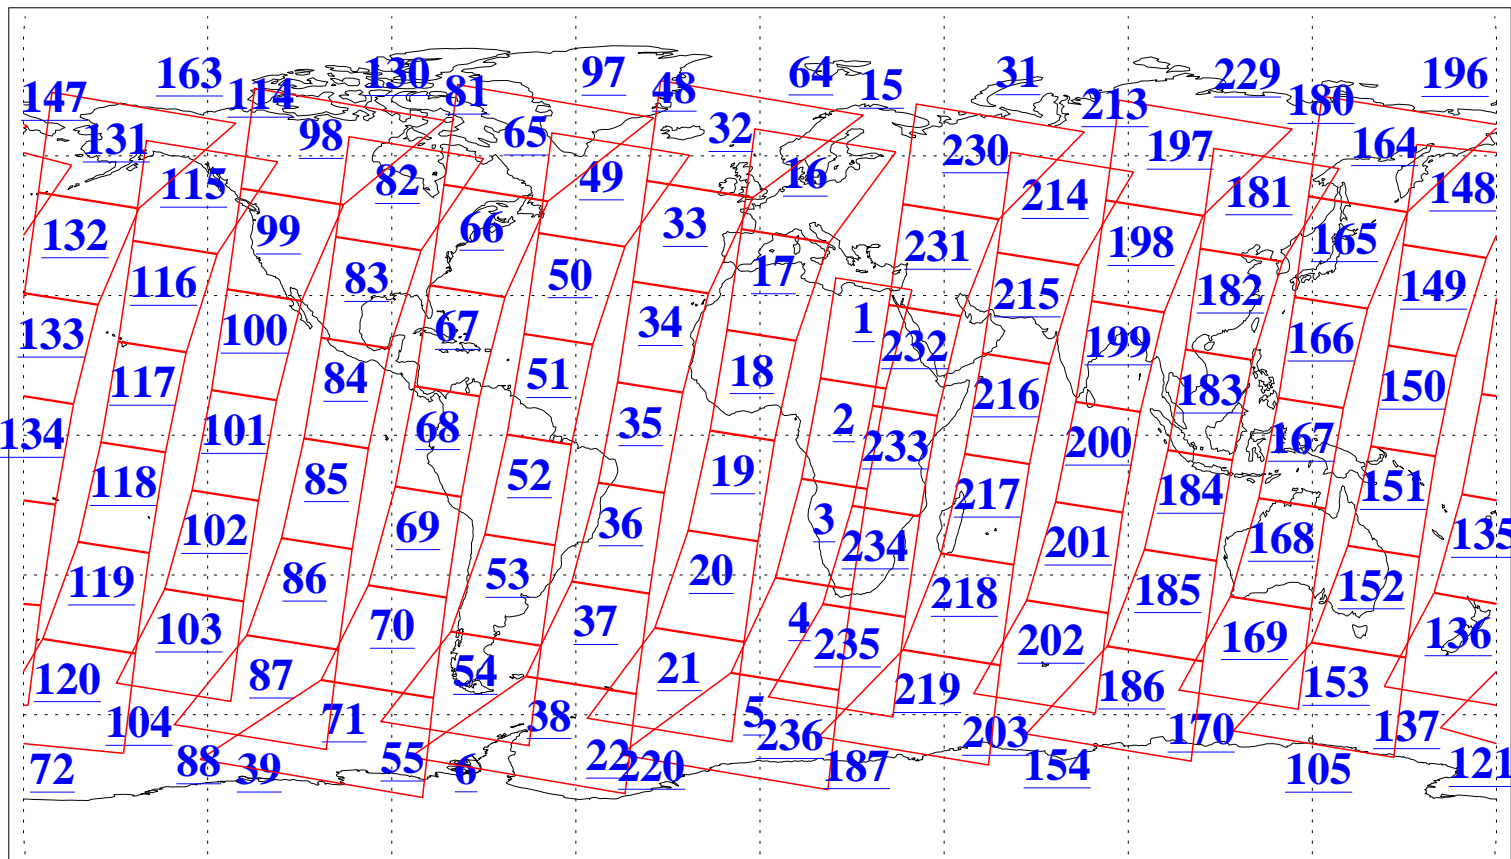

L1B Availability
AMSU Granules: 240
HSB Granules: 0
AIRS Granules: 240

27 Aug 2010
DoY 239
Aqua Day 3037
Granules: 1 to 120

Granules: 121 to 240

Legend: AMSU Available, HSB Available, AIRS Available

L1B Availability
AMSU Granules: 240
HSB Granules: 0
AIRS Granules: 240

27 Aug 2010
DoY 239
Aqua Day 3037
Ascending Granules

Descending Granules

Legend: AMSU Available, HSB Available, AIRS Available

L1B Availability
 AMSU Granules: 240
 HSB Granules: 0
 AIRS Granules: 240

27 Aug 2010
 DoY 239
 Aqua Day 3037

Northern Hemisphere Granules

Southern Hemisphere Granules

Legend: AMSU Available, HSB Available, AIRS Available