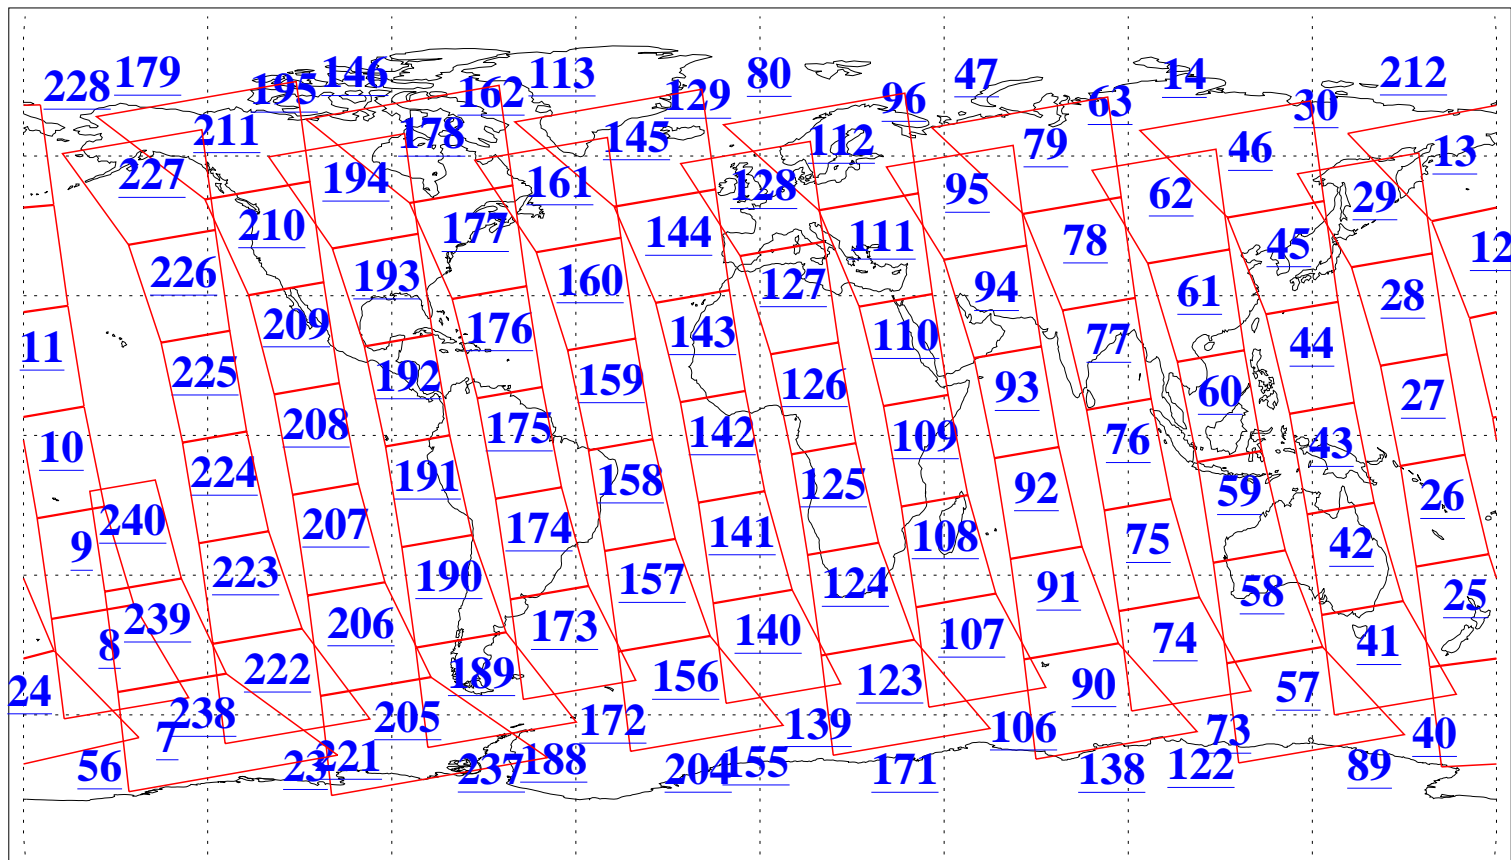

L1B Availability
AMSU Granules: 240
HSB Granules: 0
AIRS Granules: 240

27 Aug 2010
DoY 239
Aqua Day 3037
Granules: 1 to 120

Granules: 121 to 240

Legend: AMSU Available, HSB Available, AIRS Available

L1B Availability
AMSU Granules: 240
HSB Granules: 0
AIRS Granules: 240

27 Aug 2010
DoY 239
Aqua Day 3037
Ascending Granules

Descending Granules

Legend: AMSU Available, HSB Available, AIRS Available

L1B Availability
 AMSU Granules: 240
 HSB Granules: 0
 AIRS Granules: 240

27 Aug 2010
 DoY 239
 Aqua Day 3037

Northern Hemisphere Granules

Southern Hemisphere Granules

Legend: AMSU Available, HSB Available, AIRS Available