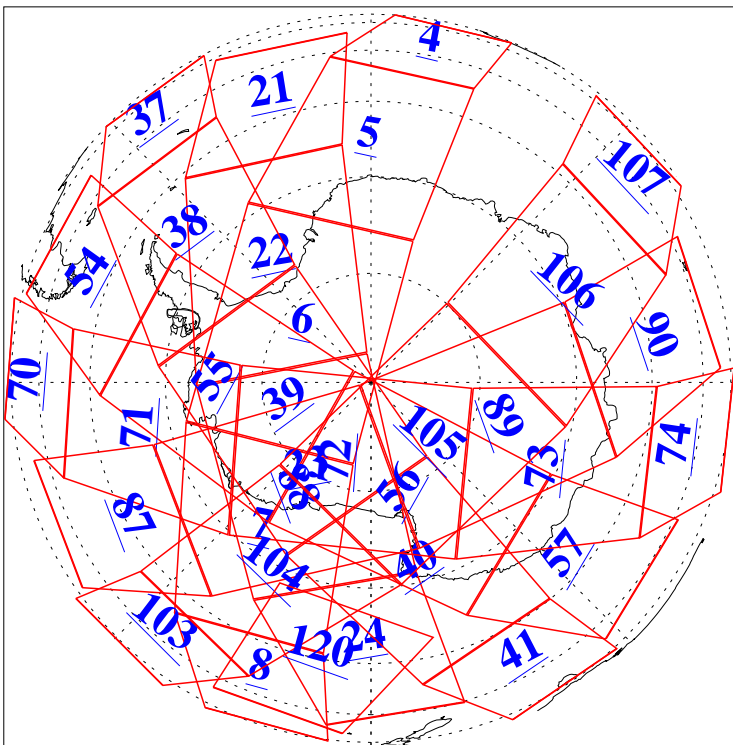

L1B Availability
AMSU Granules: 240
HSB Granules: 0
AIRS Granules: 240

27 Aug 2010
DoY 239
Aqua Day 3037
Granules: 1 to 120

Granules: 121 to 240

Legend: AMSU Available, HSB Available, AIRS Available

L1B Availability
AMSU Granules: 240
HSB Granules: 0
AIRS Granules: 240

27 Aug 2010
DoY 239
Aqua Day 3037
Ascending Granules

Descending Granules

Legend: AMSU Available, HSB Available, AIRS Available

L1B Availability
 AMSU Granules: 240
 HSB Granules: 0
 AIRS Granules: 240

27 Aug 2010
 DoY 239
 Aqua Day 3037

Northern Hemisphere Granules

Southern Hemisphere Granules

Legend: AMSU Available, HSB Available, AIRS Available