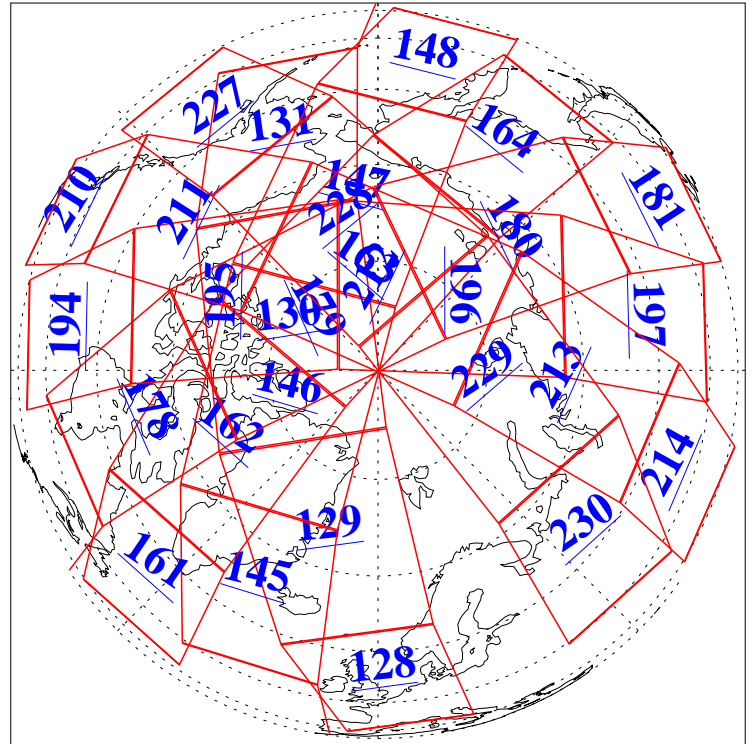

L1B Availability
AMSU Granules: 240
HSB Granules: 0
AIRS Granules: 240

27 Aug 2010
DoY 239
Aqua Day 3037
Granules: 1 to 120

Granules: 121 to 240

Legend: AMSU Available, HSB Available, AIRS Available

L1B Availability
AMSU Granules: 240
HSB Granules: 0
AIRS Granules: 240

27 Aug 2010
DoY 239
Aqua Day 3037
Ascending Granules

Descending Granules

Legend: AMSU Available, HSB Available, AIRS Available

L1B Availability
 AMSU Granules: 240
 HSB Granules: 0
 AIRS Granules: 240

27 Aug 2010
 DoY 239
 Aqua Day 3037

Northern Hemisphere Granules

Southern Hemisphere Granules

Legend: AMSU Available, HSB Available, AIRS Available