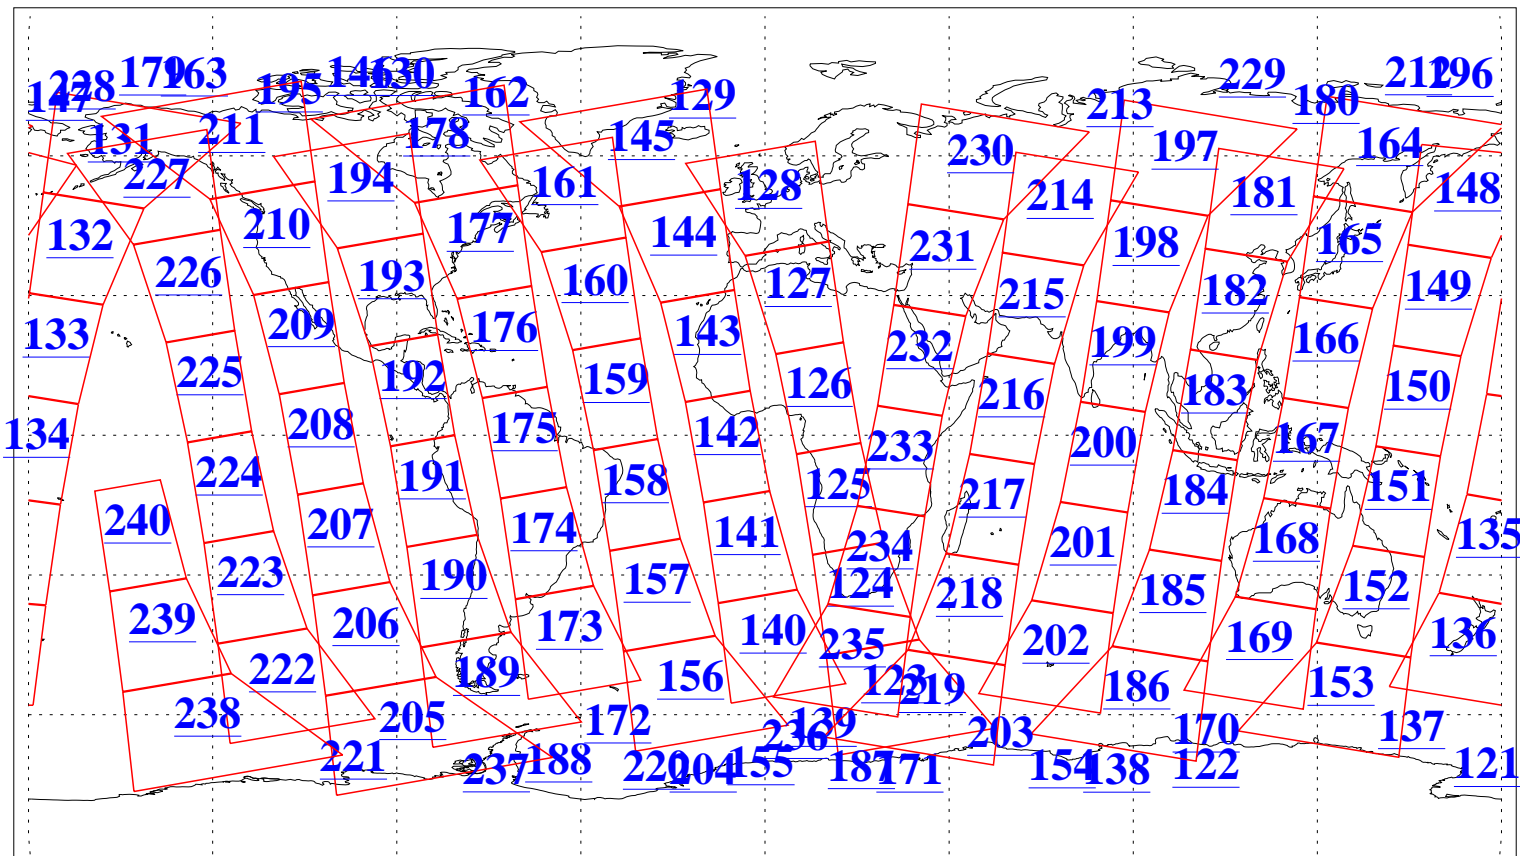

L1B Availability
AMSU Granules: 240
HSB Granules: 0
AIRS Granules: 240

27 Aug 2010
DoY 239
Aqua Day 3037
Granules: 1 to 120

Granules: 121 to 240

Legend: AMSU Available, HSB Available, AIRS Available

L1B Availability
AMSU Granules: 240
HSB Granules: 0
AIRS Granules: 240

27 Aug 2010
DoY 239
Aqua Day 3037
Ascending Granules

Descending Granules

Legend: AMSU Available, HSB Available, AIRS Available

L1B Availability
 AMSU Granules: 240
 HSB Granules: 0
 AIRS Granules: 240

27 Aug 2010
 DoY 239
 Aqua Day 3037

Northern Hemisphere Granules

Southern Hemisphere Granules

Legend: AMSU Available, HSB Available, AIRS Available