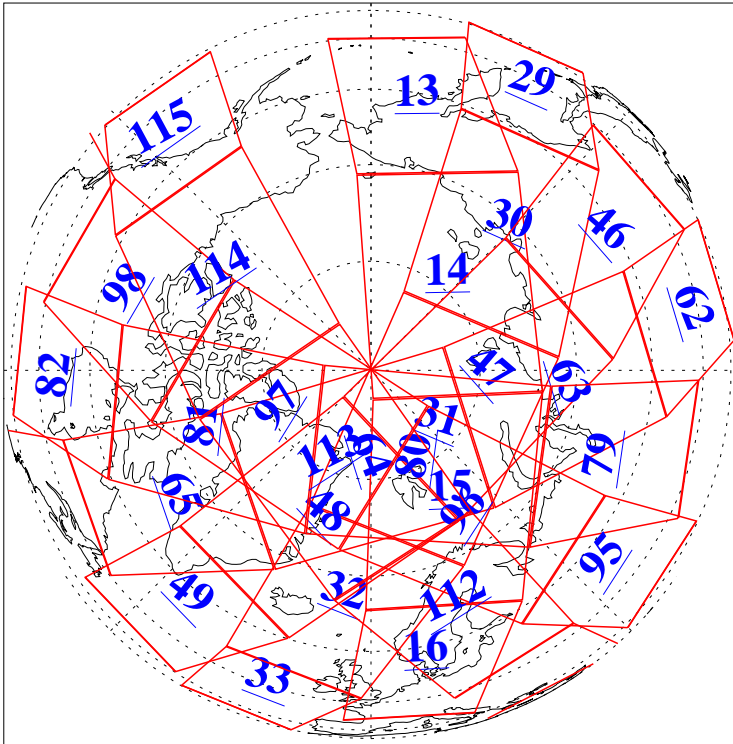

L1B Availability
AMSU Granules: 240
HSB Granules: 0
AIRS Granules: 240

27 Aug 2010
DoY 239
Aqua Day 3037
Granules: 1 to 120

Granules: 121 to 240

Legend: AMSU Available, HSB Available, AIRS Available

L1B Availability
AMSU Granules: 240
HSB Granules: 0
AIRS Granules: 240

27 Aug 2010
DoY 239
Aqua Day 3037
Ascending Granules

Descending Granules

Legend: AMSU Available, HSB Available, AIRS Available

L1B Availability
 AMSU Granules: 240
 HSB Granules: 0
 AIRS Granules: 240

27 Aug 2010
 DoY 239
 Aqua Day 3037

Northern Hemisphere Granules

Southern Hemisphere Granules

Legend: AMSU Available, HSB Available, AIRS Available