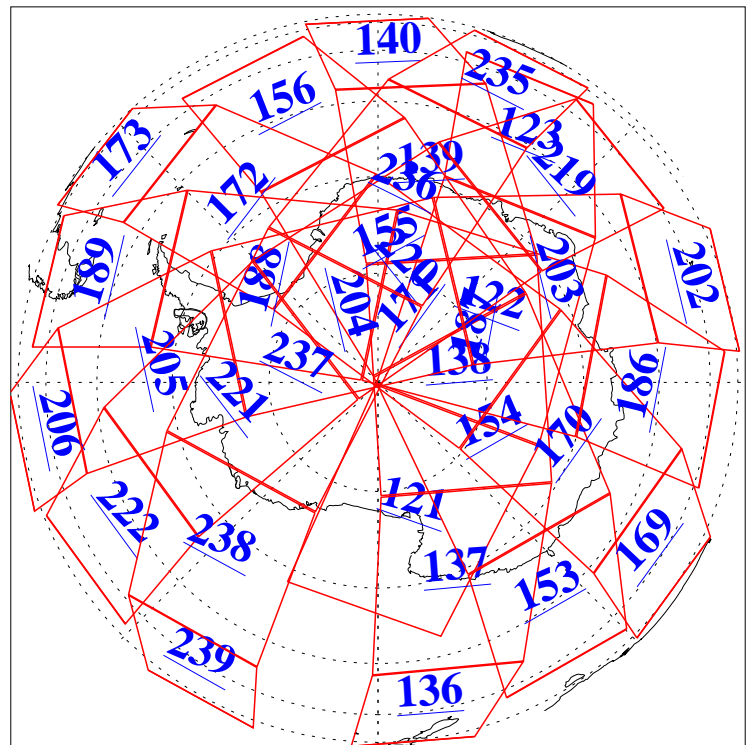

L1B Availability
AMSU Granules: 240
HSB Granules: 0
AIRS Granules: 240

27 Aug 2010
DoY 239
Aqua Day 3037
Granules: 1 to 120

Granules: 121 to 240

Legend: AMSU Available, HSB Available, AIRS Available

L1B Availability
AMSU Granules: 240
HSB Granules: 0
AIRS Granules: 240

27 Aug 2010
DoY 239
Aqua Day 3037
Ascending Granules

Descending Granules

Legend: AMSU Available, HSB Available, AIRS Available

L1B Availability
 AMSU Granules: 240
 HSB Granules: 0
 AIRS Granules: 240

27 Aug 2010
 DoY 239
 Aqua Day 3037

Northern Hemisphere Granules

Southern Hemisphere Granules

Legend: AMSU Available, HSB Available, AIRS Available