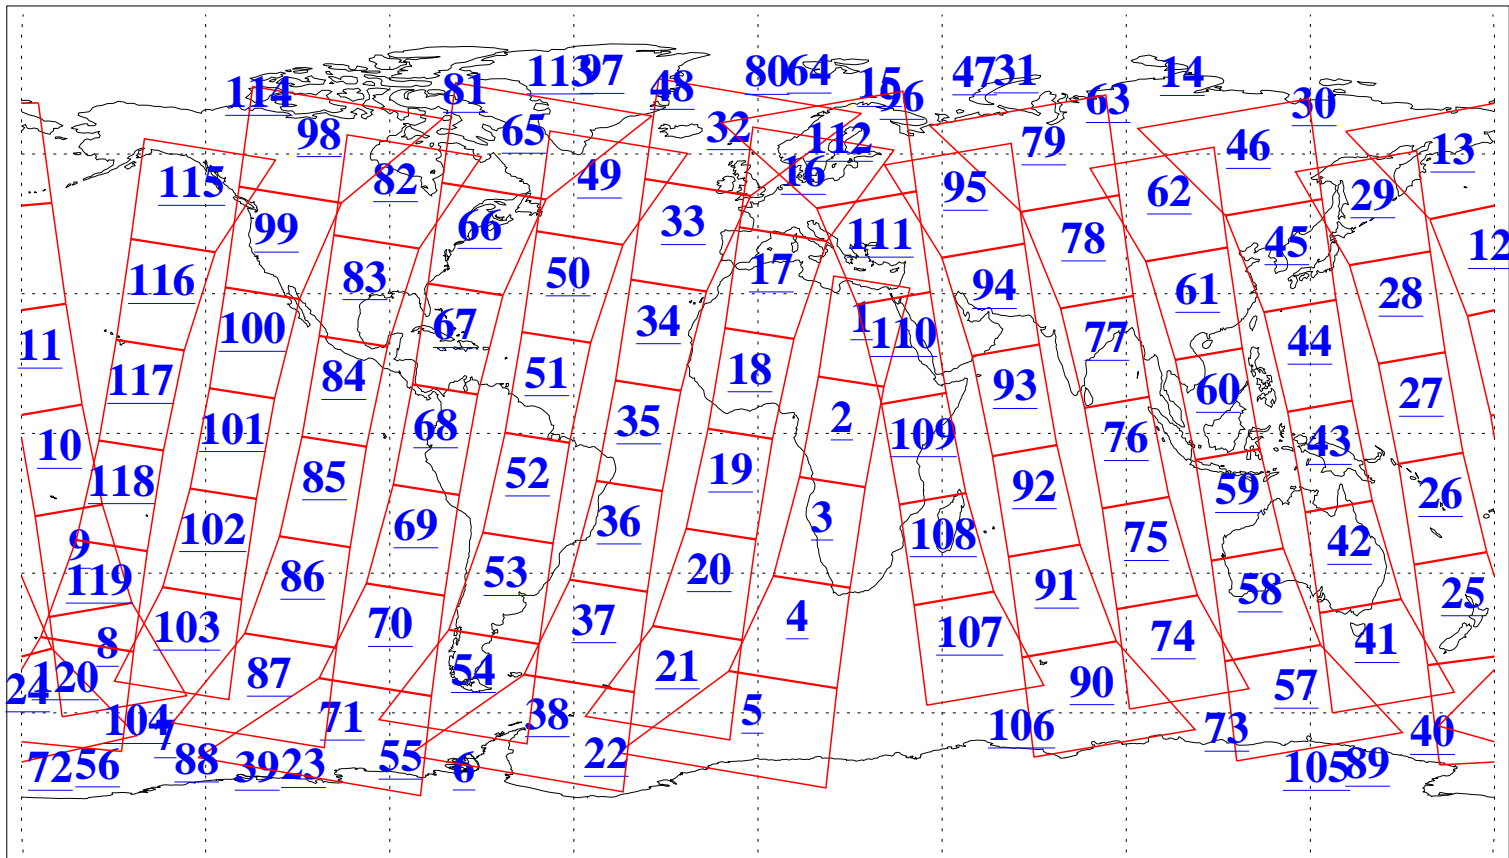

L1B Availability
AMSU Granules: 240
HSB Granules: 0
AIRS Granules: 240

27 Aug 2010
DoY 239
Aqua Day 3037
Granules: 1 to 120

Granules: 121 to 240

Legend: AMSU Available, HSB Available, AIRS Available

L1B Availability
AMSU Granules: 240
HSB Granules: 0
AIRS Granules: 240

27 Aug 2010
DoY 239
Aqua Day 3037
Ascending Granules

Descending Granules

Legend: AMSU Available, HSB Available, AIRS Available

L1B Availability
 AMSU Granules: 240
 HSB Granules: 0
 AIRS Granules: 240

27 Aug 2010
 DoY 239
 Aqua Day 3037

Northern Hemisphere Granules

Southern Hemisphere Granules

Legend: AMSU Available, HSB Available, AIRS Available