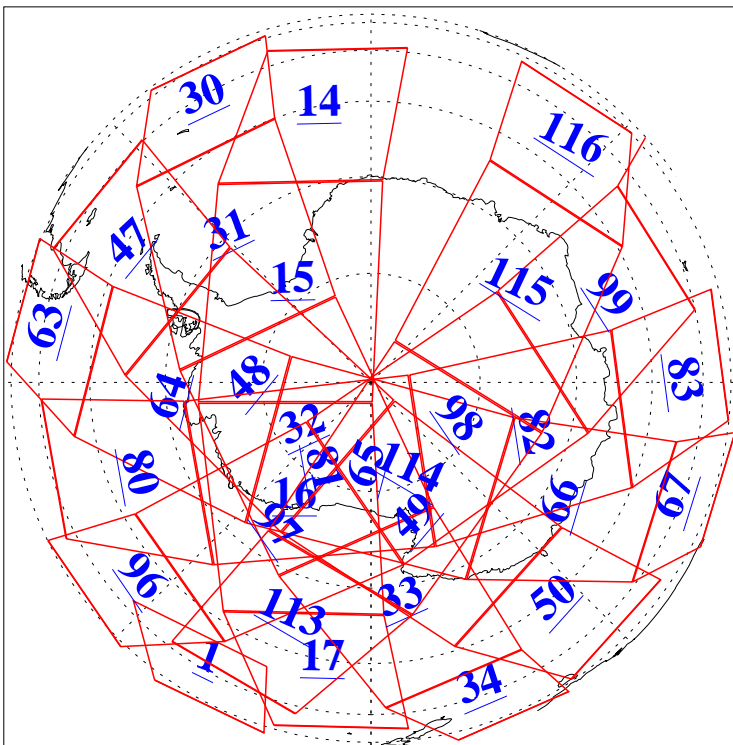

L1B Availability
AMSU Granules: 240
HSB Granules: 0
AIRS Granules: 240

26 Aug 2010
DoY 238
Aqua Day 3036
Granules: 1 to 120

Granules: 121 to 240

Legend: AMSU Available, HSB Available, AIRS Available

L1B Availability
AMSU Granules: 240
HSB Granules: 0
AIRS Granules: 240

26 Aug 2010
DoY 238
Aqua Day 3036

Ascending Granules

Descending Granules

Legend: AMSU Available, HSB Available, AIRS Available

L1B Availability
 AMSU Granules: 240
 HSB Granules: 0
 AIRS Granules: 240

26 Aug 2010
 DoY 238
 Aqua Day 3036

Northern Hemisphere Granules

Southern Hemisphere Granules

Legend: AMSU Available, HSB Available, AIRS Available