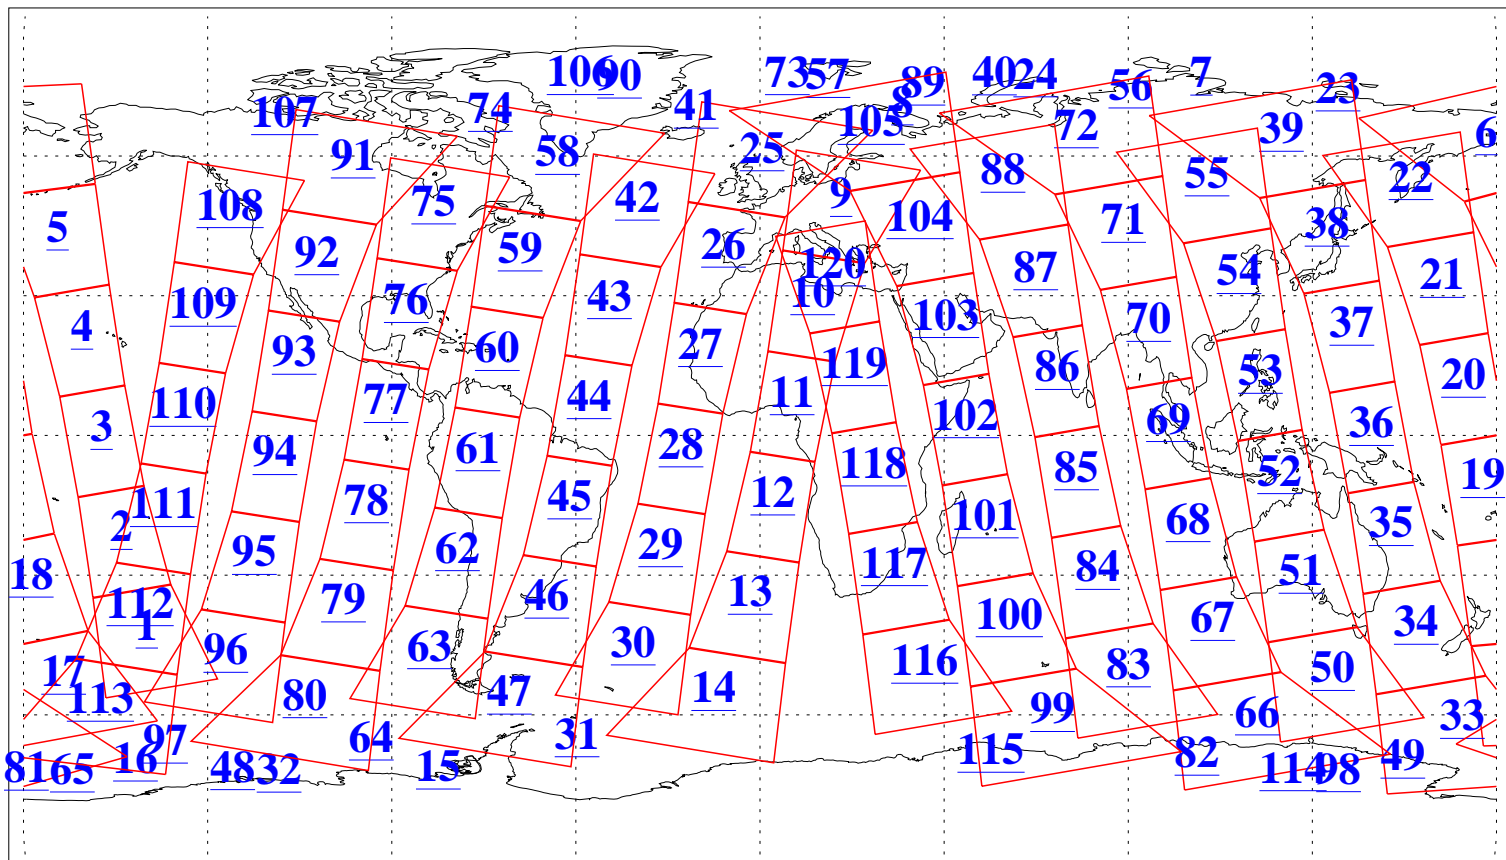

L1B Availability
AMSU Granules: 240
HSB Granules: 0
AIRS Granules: 240

26 Aug 2010
DoY 238
Aqua Day 3036
Granules: 1 to 120

Granules: 121 to 240

Legend: AMSU Available, HSB Available, AIRS Available

L1B Availability
AMSU Granules: 240
HSB Granules: 0
AIRS Granules: 240

26 Aug 2010
DoY 238
Aqua Day 3036

Ascending Granules

Descending Granules

Legend: AMSU Available, HSB Available, AIRS Available

L1B Availability
 AMSU Granules: 240
 HSB Granules: 0
 AIRS Granules: 240

26 Aug 2010
 DoY 238
 Aqua Day 3036

Northern Hemisphere Granules

Southern Hemisphere Granules

Legend: AMSU Available, HSB Available, AIRS Available