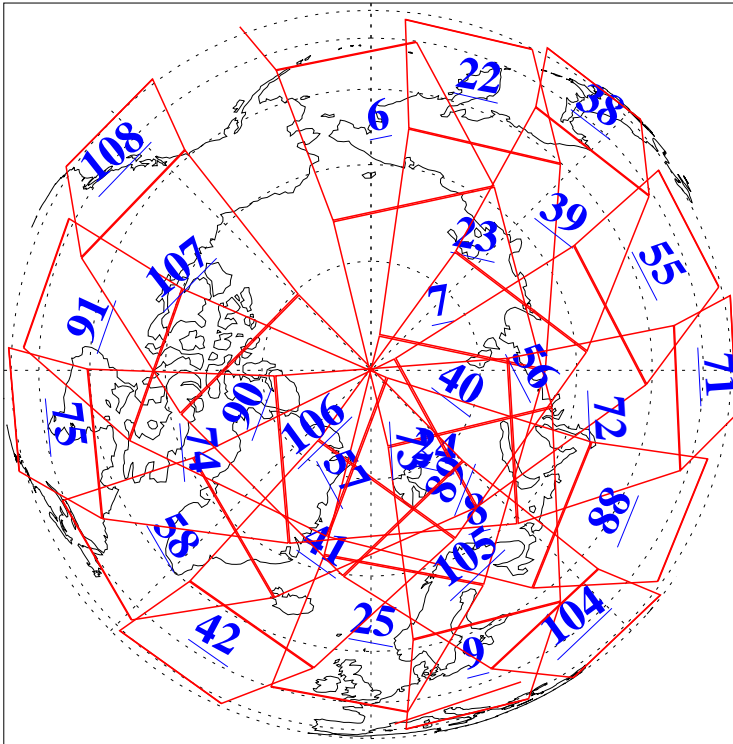

L1B Availability
AMSU Granules: 240
HSB Granules: 0
AIRS Granules: 240

26 Aug 2010
DoY 238
Aqua Day 3036
Granules: 1 to 120

Granules: 121 to 240

Legend: AMSU Available, HSB Available, AIRS Available

L1B Availability
AMSU Granules: 240
HSB Granules: 0
AIRS Granules: 240

26 Aug 2010
DoY 238
Aqua Day 3036

Ascending Granules

Descending Granules

Legend: AMSU Available, HSB Available, AIRS Available

L1B Availability
 AMSU Granules: 240
 HSB Granules: 0
 AIRS Granules: 240

26 Aug 2010
 DoY 238
 Aqua Day 3036

Northern Hemisphere Granules

Southern Hemisphere Granules

Legend: AMSU Available, HSB Available, AIRS Available