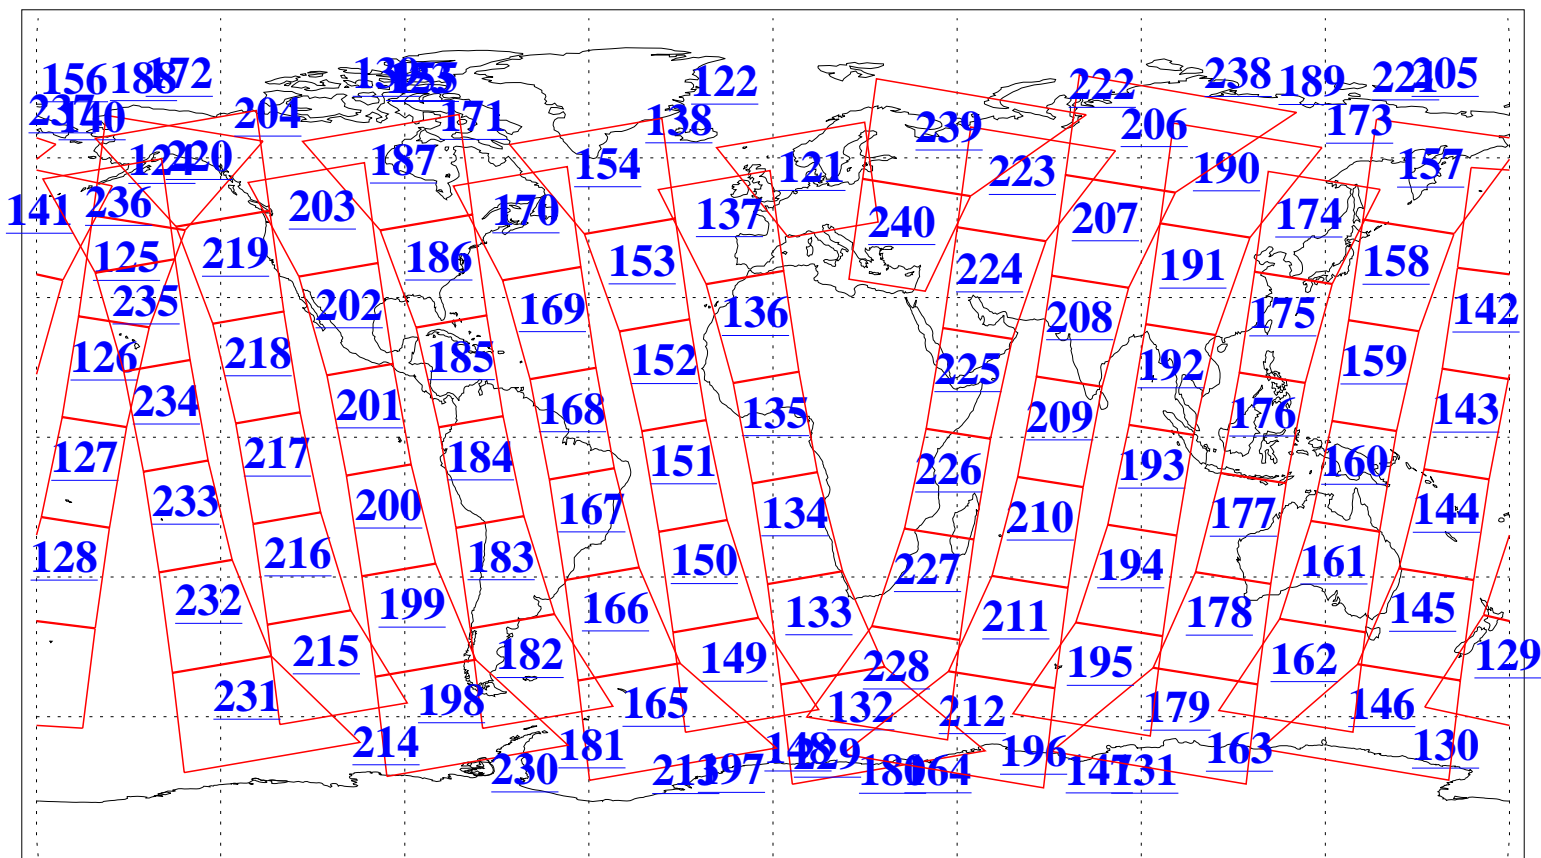

L1B Availability
AMSU Granules: 240
HSB Granules: 0
AIRS Granules: 240

26 Aug 2010
DoY 238
Aqua Day 3036
Granules: 1 to 120

Granules: 121 to 240

Legend: AMSU Available, HSB Available, AIRS Available

L1B Availability
AMSU Granules: 240
HSB Granules: 0
AIRS Granules: 240

26 Aug 2010
DoY 238
Aqua Day 3036

Ascending Granules

Descending Granules

Legend: AMSU Available, HSB Available, AIRS Available

L1B Availability
 AMSU Granules: 240
 HSB Granules: 0
 AIRS Granules: 240

26 Aug 2010
 DoY 238
 Aqua Day 3036