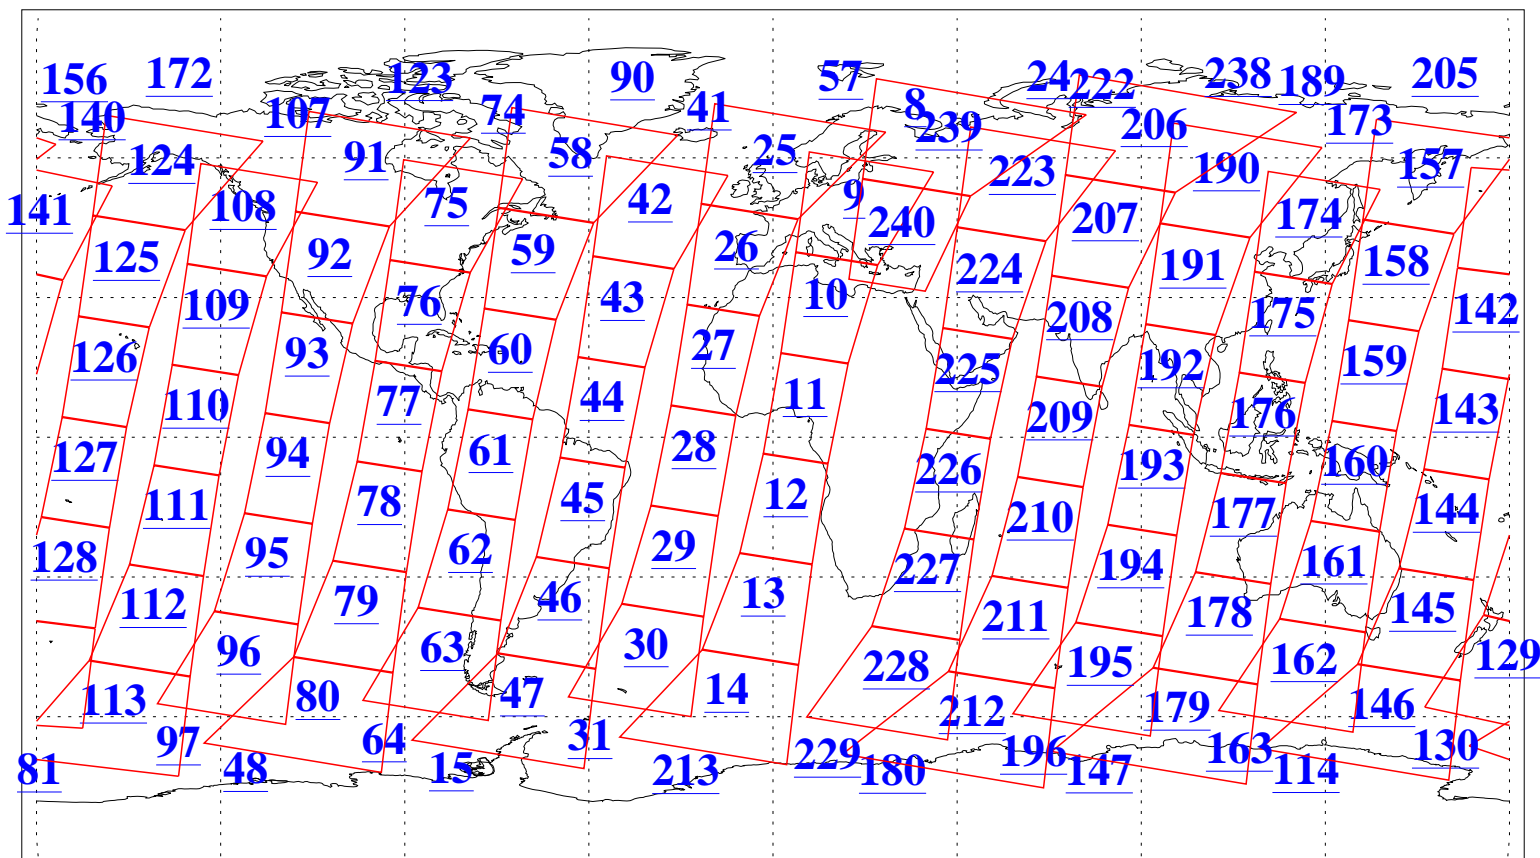

L1B Availability
AMSU Granules: 240
HSB Granules: 0
AIRS Granules: 240

26 Aug 2010
DoY 238
Aqua Day 3036
Granules: 1 to 120

Granules: 121 to 240

Legend: AMSU Available, HSB Available, AIRS Available

L1B Availability
AMSU Granules: 240
HSB Granules: 0
AIRS Granules: 240

26 Aug 2010
DoY 238
Aqua Day 3036

Ascending Granules

Descending Granules

Legend: AMSU Available, HSB Available, AIRS Available

L1B Availability
 AMSU Granules: 240
 HSB Granules: 0
 AIRS Granules: 240

26 Aug 2010
 DoY 238
 Aqua Day 3036

Northern Hemisphere Granules

Southern Hemisphere Granules

Legend: AMSU Available, HSB Available, AIRS Available