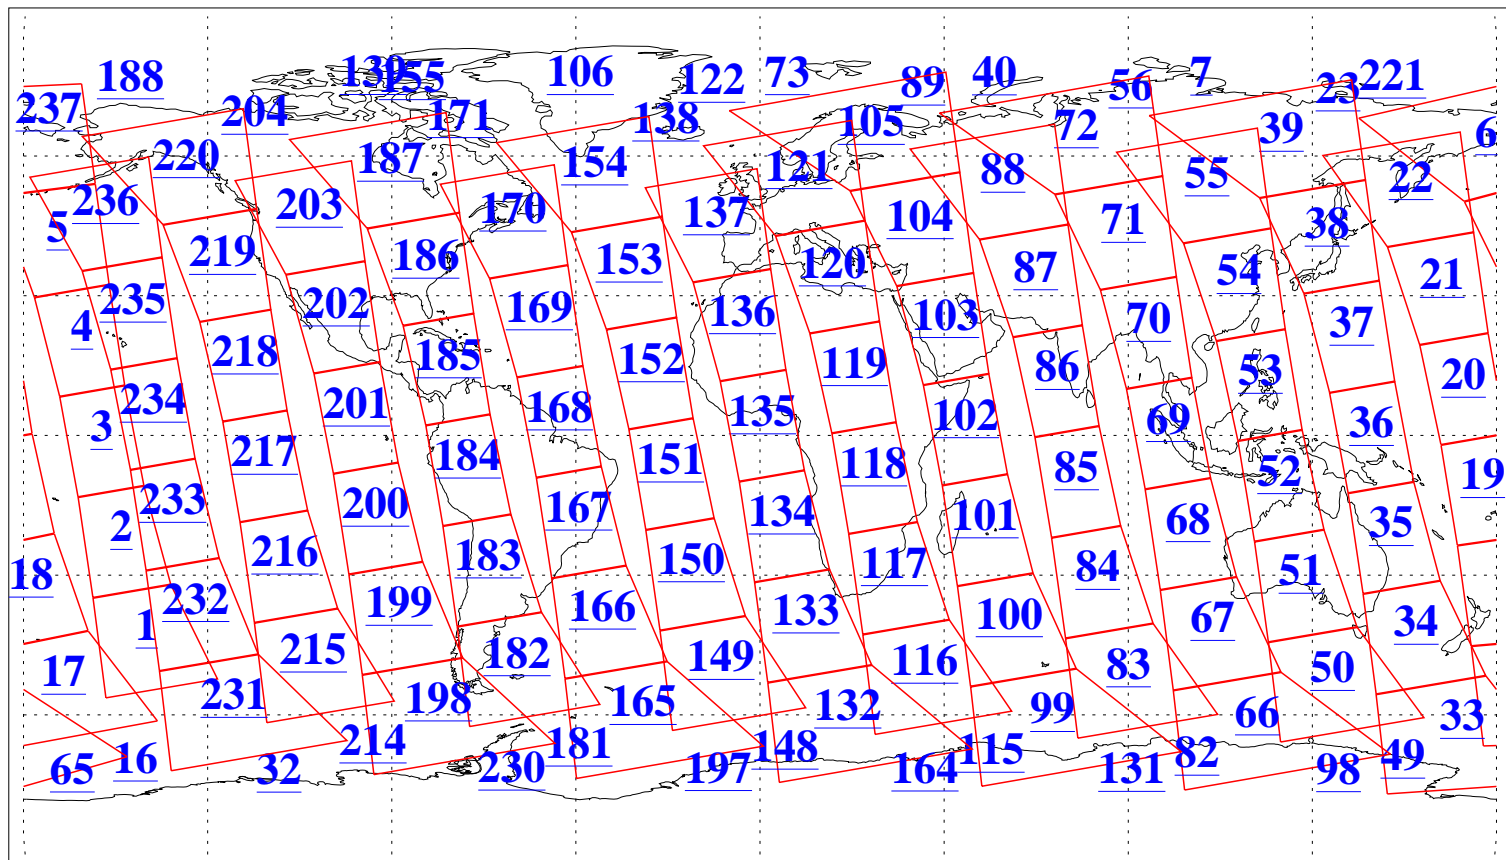

L1B Availability
AMSU Granules: 240
HSB Granules: 0
AIRS Granules: 240

26 Aug 2010
DoY 238
Aqua Day 3036
Granules: 1 to 120

Granules: 121 to 240

Legend: AMSU Available, HSB Available, AIRS Available

L1B Availability
AMSU Granules: 240
HSB Granules: 0
AIRS Granules: 240

26 Aug 2010
DoY 238
Aqua Day 3036

Ascending Granules

Descending Granules

Legend: AMSU Available, HSB Available, AIRS Available

L1B Availability
 AMSU Granules: 240
 HSB Granules: 0
 AIRS Granules: 240

26 Aug 2010
 DoY 238
 Aqua Day 3036

Northern Hemisphere Granules

Southern Hemisphere Granules

Legend: AMSU Available, HSB Available, AIRS Available