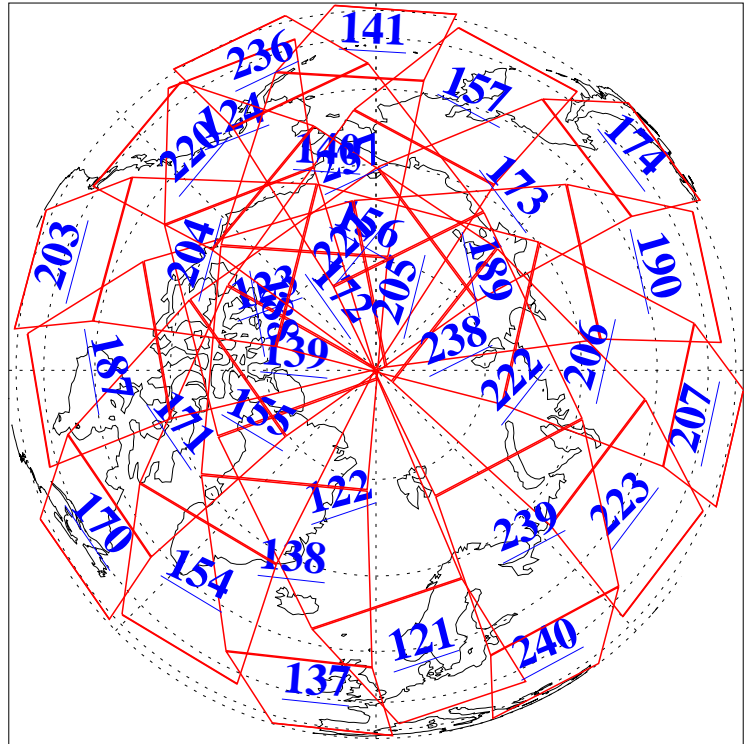

L1B Availability
AMSU Granules: 240
HSB Granules: 0
AIRS Granules: 240

26 Aug 2010
DoY 238
Aqua Day 3036
Granules: 1 to 120

Granules: 121 to 240

Legend: AMSU Available, HSB Available, AIRS Available

L1B Availability
AMSU Granules: 240
HSB Granules: 0
AIRS Granules: 240

26 Aug 2010
DoY 238
Aqua Day 3036

Ascending Granules

Descending Granules

Legend: AMSU Available, HSB Available, AIRS Available

L1B Availability
 AMSU Granules: 240
 HSB Granules: 0
 AIRS Granules: 240

26 Aug 2010
 DoY 238
 Aqua Day 3036

Northern Hemisphere Granules

Southern Hemisphere Granules

Legend: AMSU Available, HSB Available, AIRS Available