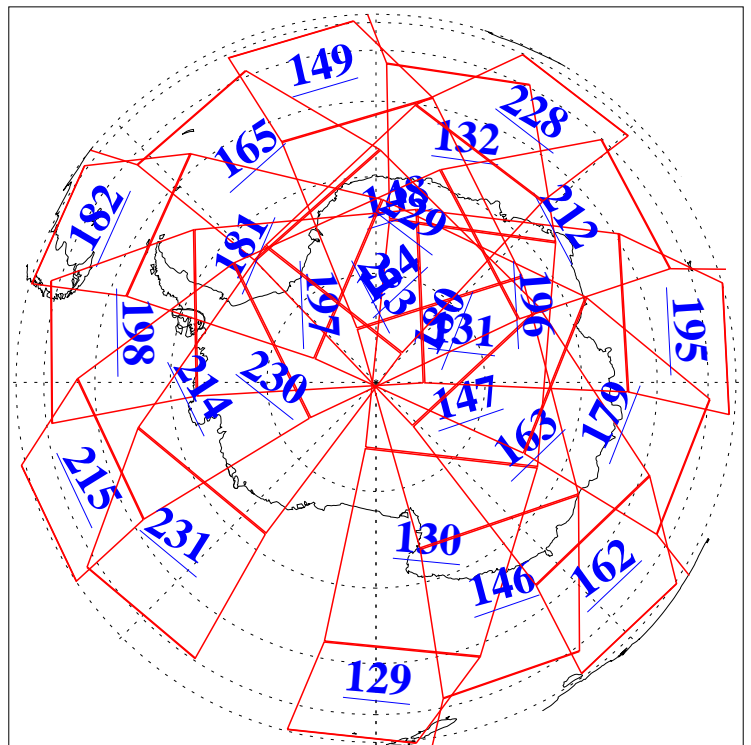

L1B Availability
AMSU Granules: 240
HSB Granules: 0
AIRS Granules: 240

26 Aug 2010
DoY 238
Aqua Day 3036
Granules: 1 to 120

Granules: 121 to 240

Legend: AMSU Available, HSB Available, AIRS Available

L1B Availability
AMSU Granules: 240
HSB Granules: 0
AIRS Granules: 240

26 Aug 2010
DoY 238
Aqua Day 3036

Ascending Granules

Descending Granules

Legend: AMSU Available, HSB Available, AIRS Available

L1B Availability
 AMSU Granules: 240
 HSB Granules: 0
 AIRS Granules: 240

26 Aug 2010
 DoY 238
 Aqua Day 3036

Northern Hemisphere Granules

Southern Hemisphere Granules

Legend: AMSU Available, HSB Available, AIRS Available