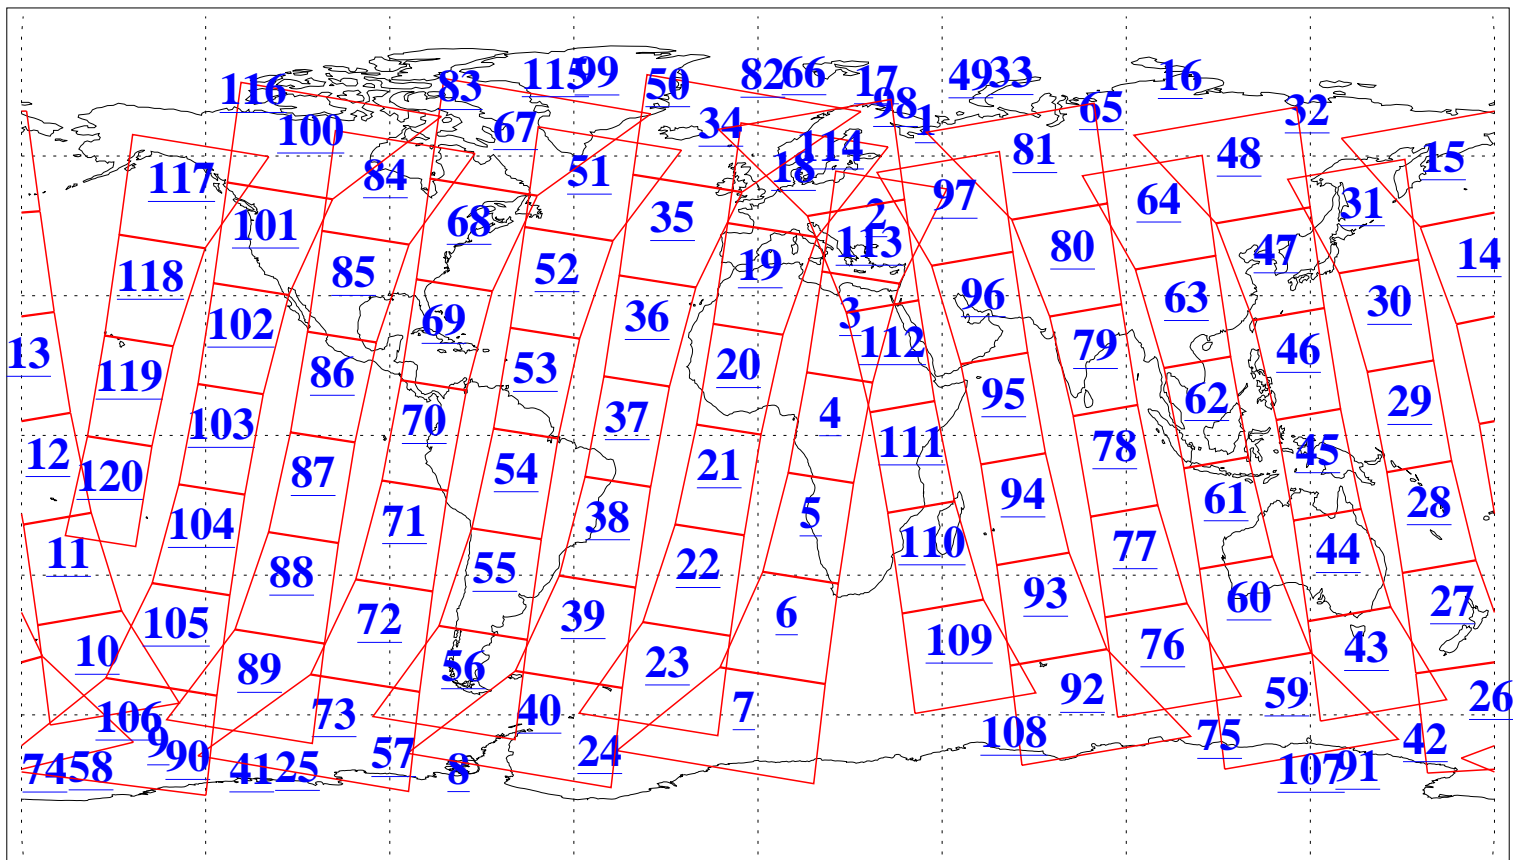

L1B Availability  
AMSU Granules: 240  
HSB Granules: 0  
AIRS Granules: 240

25 Aug 2010  
DoY 237  
Aqua Day 3035  
Granules: 1 to 120

Granules: 121 to 240

Legend: AMSU Available, HSB Available, AIRS Available

L1B Availability  
AMSU Granules: 240  
HSB Granules: 0  
AIRS Granules: 240

25 Aug 2010  
DoY 237  
Aqua Day 3035

Ascending Granules

Descending Granules

Legend: AMSU Available, HSB Available, AIRS Available

L1B Availability  
 AMSU Granules: 240  
 HSB Granules: 0  
 AIRS Granules: 240

25 Aug 2010  
 DoY 237  
 Aqua Day 3035

Northern Hemisphere Granules

Southern Hemisphere Granules

Legend: AMSU Available, HSB Available, AIRS Available