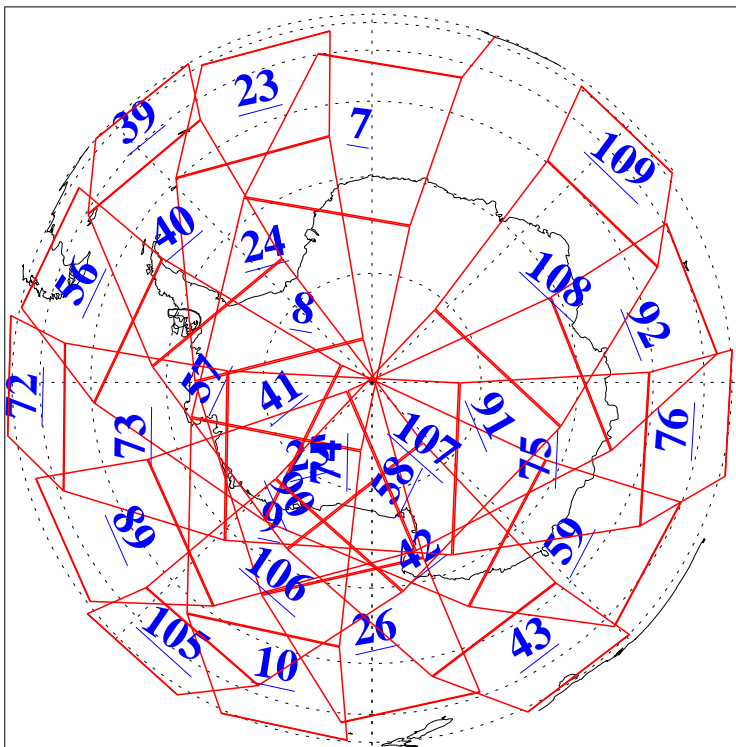

L1B Availability  
AMSU Granules: 240  
HSB Granules: 0  
AIRS Granules: 240

25 Aug 2010  
DoY 237  
Aqua Day 3035  
Granules: 1 to 120

Granules: 121 to 240

Legend: AMSU Available, HSB Available, AIRS Available

L1B Availability  
AMSU Granules: 240  
HSB Granules: 0  
AIRS Granules: 240

25 Aug 2010  
DoY 237  
Aqua Day 3035

Ascending Granules

Descending Granules

Legend: AMSU Available, HSB Available, AIRS Available

L1B Availability  
 AMSU Granules: 240  
 HSB Granules: 0  
 AIRS Granules: 240

25 Aug 2010  
 DoY 237  
 Aqua Day 3035

Northern Hemisphere Granules

Southern Hemisphere Granules

Legend: AMSU Available, HSB Available, AIRS Available