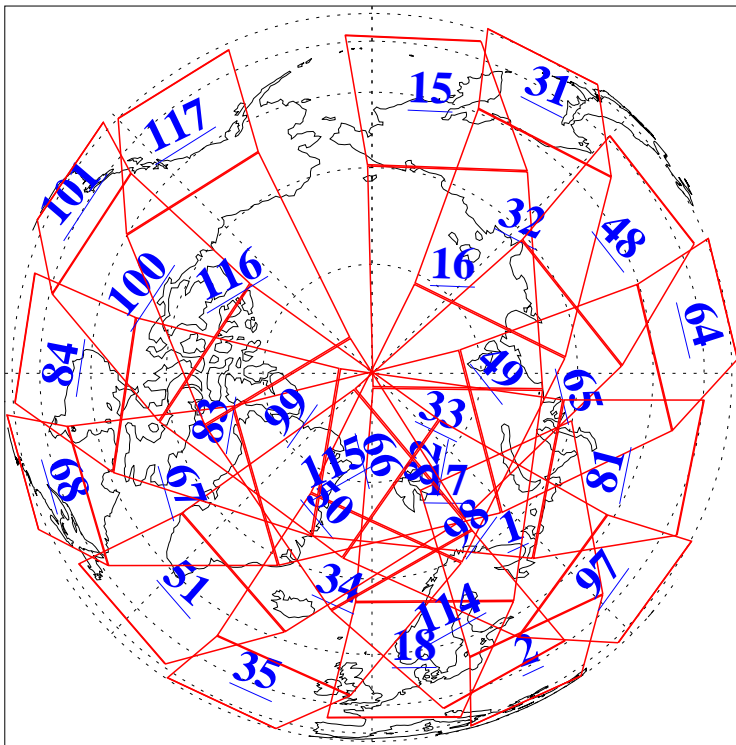

L1B Availability  
AMSU Granules: 240  
HSB Granules: 0  
AIRS Granules: 240

25 Aug 2010  
DoY 237  
Aqua Day 3035  
Granules: 1 to 120

Granules: 121 to 240

Legend: AMSU Available, HSB Available, AIRS Available

L1B Availability  
AMSU Granules: 240  
HSB Granules: 0  
AIRS Granules: 240

25 Aug 2010  
DoY 237  
Aqua Day 3035

Ascending Granules

Descending Granules

Legend: AMSU Available, HSB Available, AIRS Available

L1B Availability  
 AMSU Granules: 240  
 HSB Granules: 0  
 AIRS Granules: 240

25 Aug 2010  
 DoY 237  
 Aqua Day 3035

Northern Hemisphere Granules

Southern Hemisphere Granules

Legend: AMSU Available, HSB Available, AIRS Available