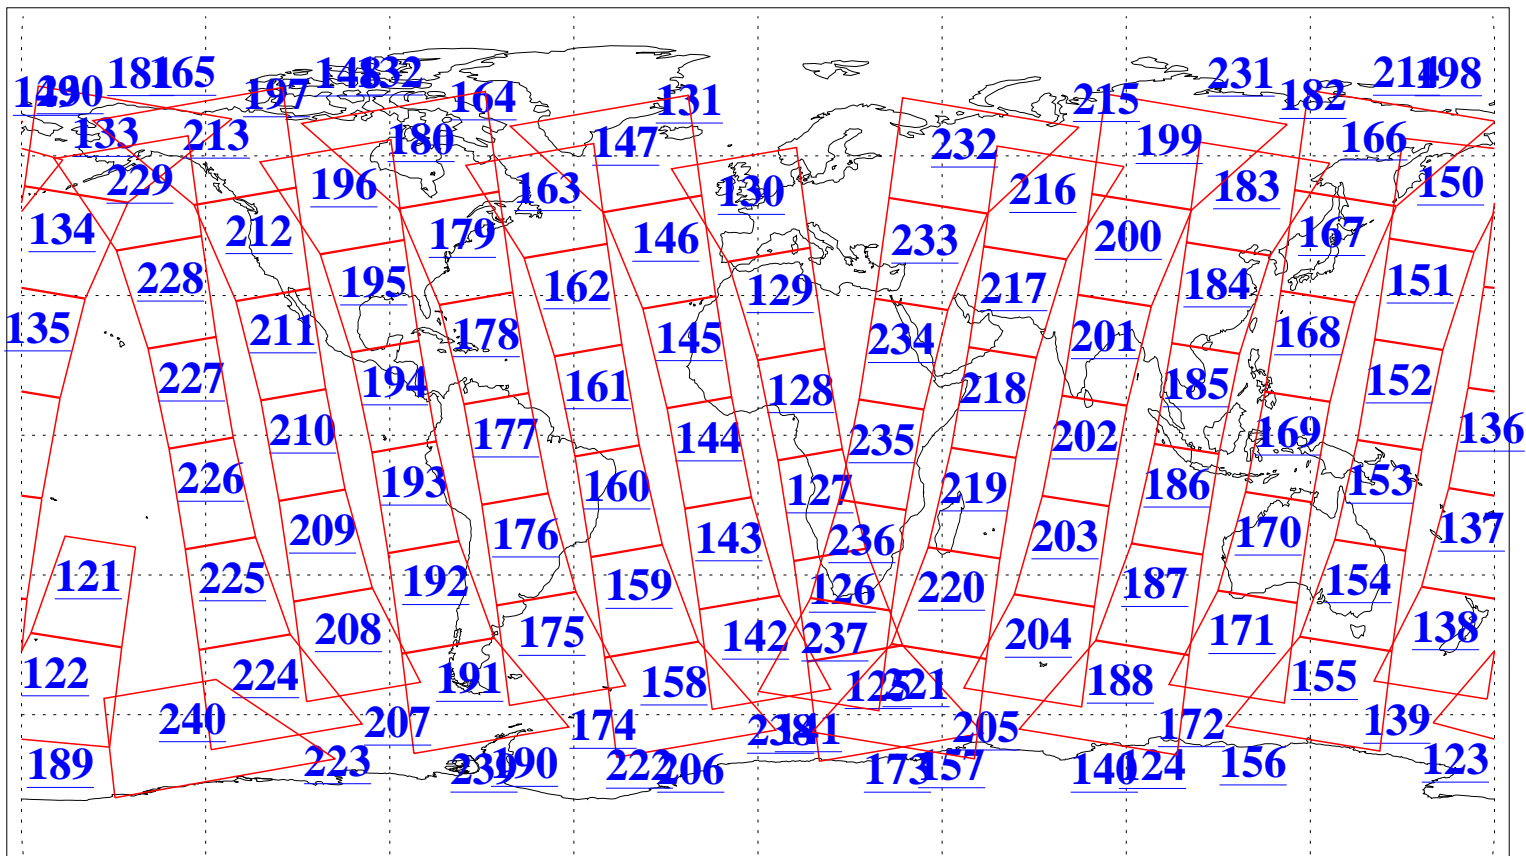

L1B Availability  
AMSU Granules: 240  
HSB Granules: 0  
AIRS Granules: 240

25 Aug 2010  
DoY 237  
Aqua Day 3035  
Granules: 1 to 120

Granules: 121 to 240

Legend: AMSU Available, HSB Available, AIRS Available

L1B Availability  
AMSU Granules: 240  
HSB Granules: 0  
AIRS Granules: 240

25 Aug 2010  
DoY 237  
Aqua Day 3035

Ascending Granules

Descending Granules

Legend: AMSU Available, HSB Available, AIRS Available

L1B Availability  
 AMSU Granules: 240  
 HSB Granules: 0  
 AIRS Granules: 240

25 Aug 2010  
 DoY 237  
 Aqua Day 3035

Northern Hemisphere Granules

Southern Hemisphere Granules

Legend: AMSU Available, HSB Available, AIRS Available