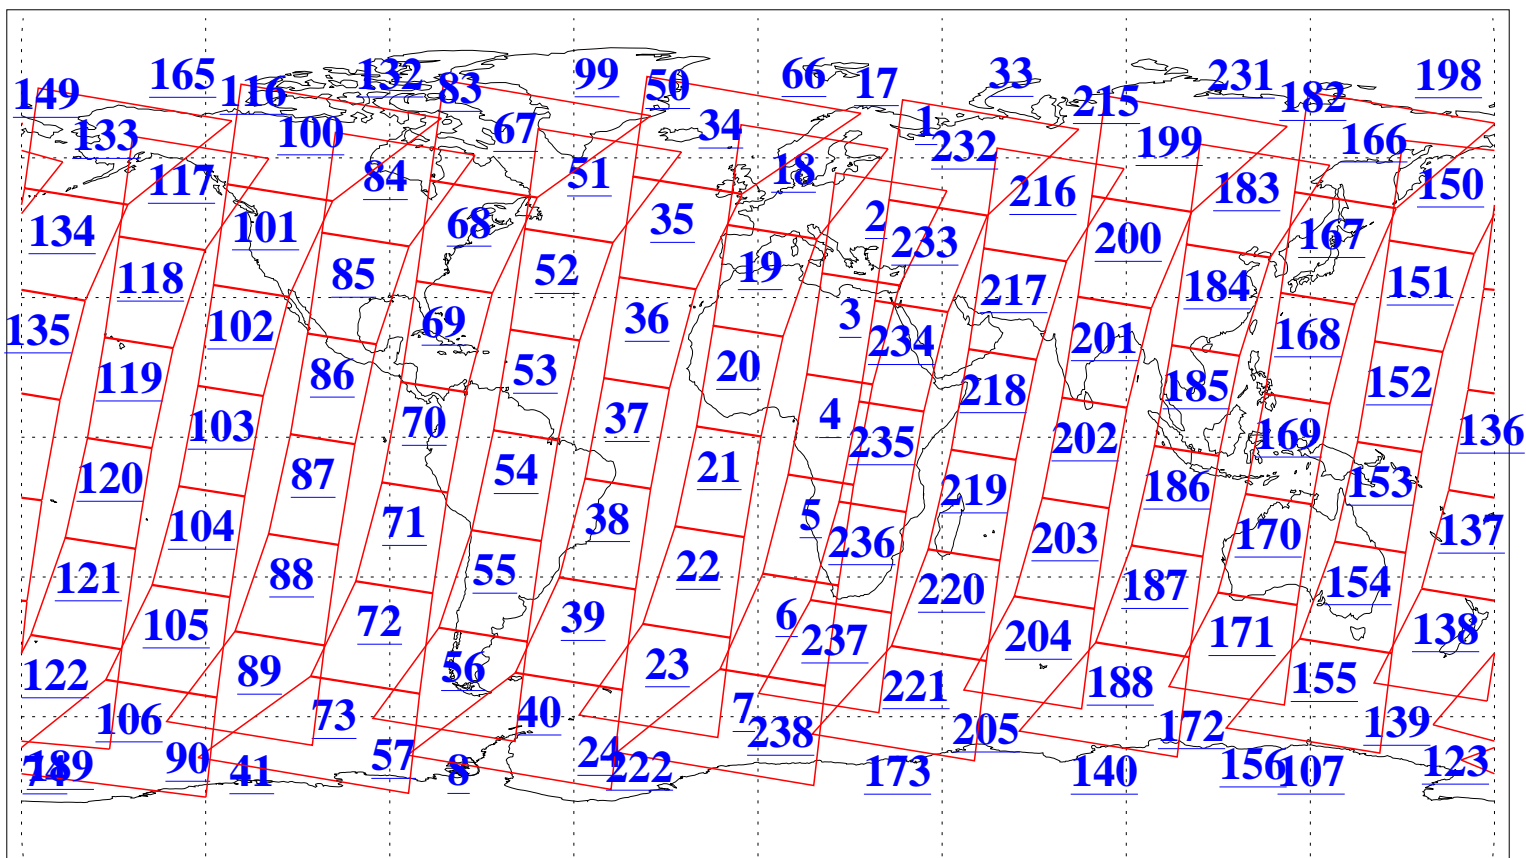

L1B Availability  
AMSU Granules: 240  
HSB Granules: 0  
AIRS Granules: 240

25 Aug 2010  
DoY 237  
Aqua Day 3035  
Granules: 1 to 120

Granules: 121 to 240

Legend: AMSU Available, HSB Available, AIRS Available

L1B Availability  
AMSU Granules: 240  
HSB Granules: 0  
AIRS Granules: 240

25 Aug 2010  
DoY 237  
Aqua Day 3035

Ascending Granules

Descending Granules

Legend: AMSU Available, HSB Available, AIRS Available

L1B Availability  
 AMSU Granules: 240  
 HSB Granules: 0  
 AIRS Granules: 240

25 Aug 2010  
 DoY 237  
 Aqua Day 3035

Northern Hemisphere Granules

Southern Hemisphere Granules

Legend: AMSU Available, HSB Available, AIRS Available