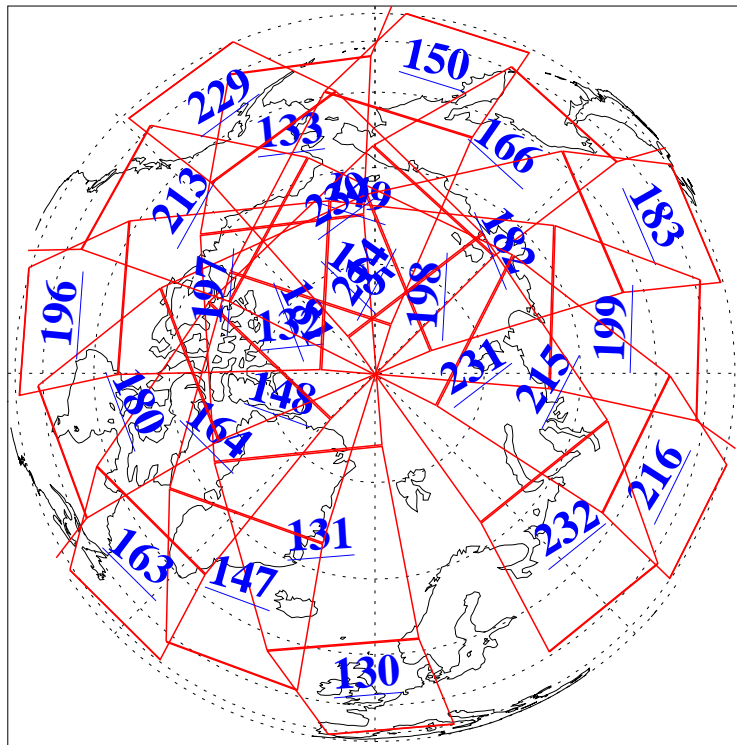

L1B Availability  
AMSU Granules: 240  
HSB Granules: 0  
AIRS Granules: 240

25 Aug 2010  
DoY 237  
Aqua Day 3035  
Granules: 1 to 120

Granules: 121 to 240

Legend: AMSU Available, HSB Available, AIRS Available

L1B Availability  
AMSU Granules: 240  
HSB Granules: 0  
AIRS Granules: 240

25 Aug 2010  
DoY 237  
Aqua Day 3035

Ascending Granules

Descending Granules

Legend: AMSU Available, HSB Available, AIRS Available

L1B Availability  
 AMSU Granules: 240  
 HSB Granules: 0  
 AIRS Granules: 240

25 Aug 2010  
 DoY 237  
 Aqua Day 3035

Northern Hemisphere Granules

Southern Hemisphere Granules

Legend: AMSU Available, HSB Available, AIRS Available