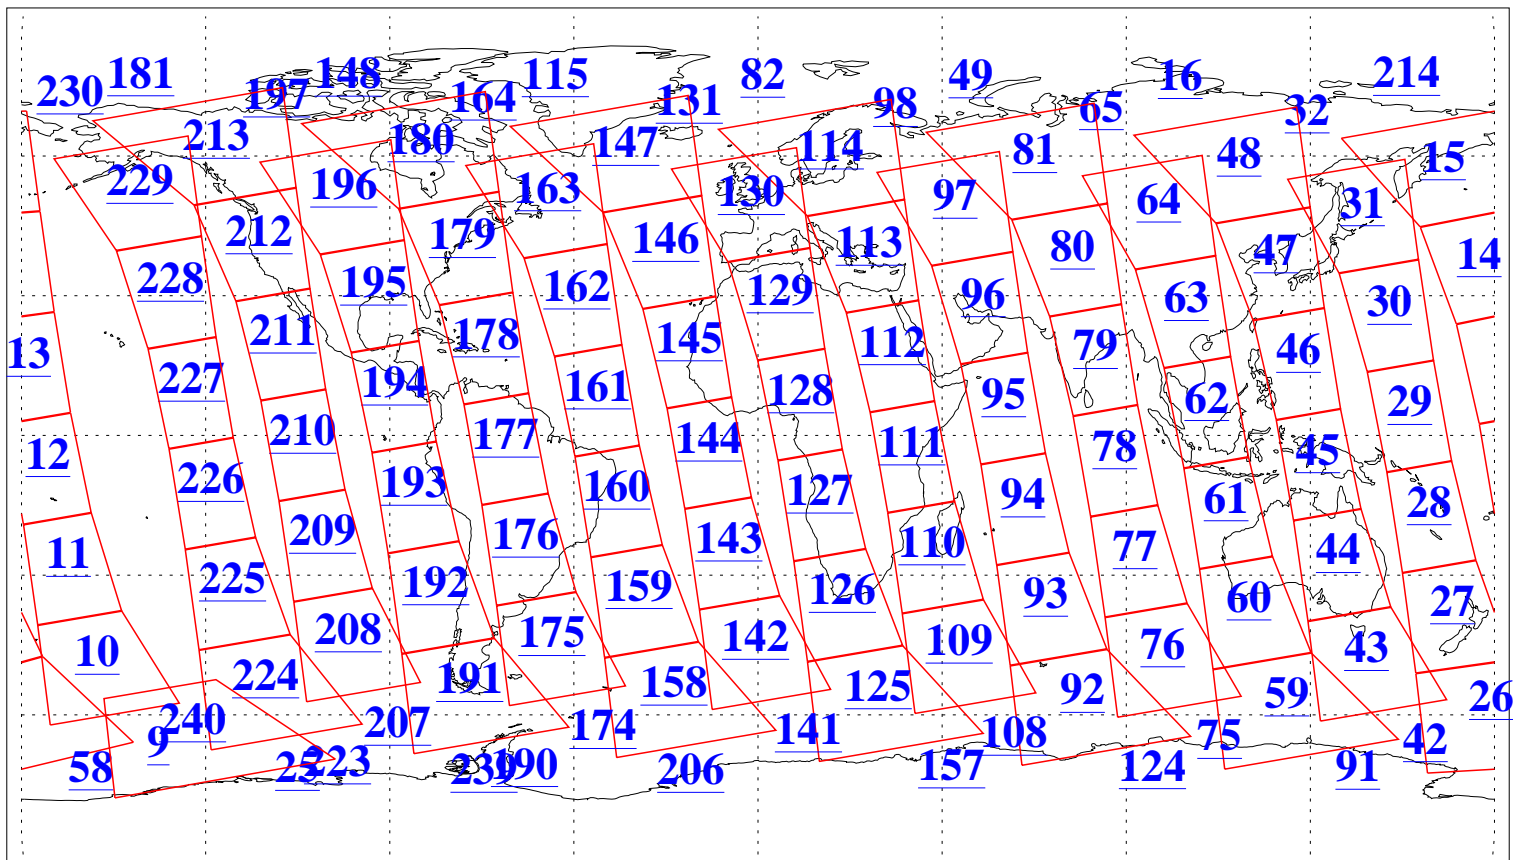

L1B Availability  
AMSU Granules: 240  
HSB Granules: 0  
AIRS Granules: 240

25 Aug 2010  
DoY 237  
Aqua Day 3035  
Granules: 1 to 120

Granules: 121 to 240

Legend: AMSU Available, HSB Available, AIRS Available

L1B Availability  
AMSU Granules: 240  
HSB Granules: 0  
AIRS Granules: 240

25 Aug 2010  
DoY 237  
Aqua Day 3035

Ascending Granules

Descending Granules

Legend: AMSU Available, HSB Available, AIRS Available

L1B Availability  
 AMSU Granules: 240  
 HSB Granules: 0  
 AIRS Granules: 240

25 Aug 2010  
 DoY 237  
 Aqua Day 3035

Northern Hemisphere Granules

Southern Hemisphere Granules

Legend: AMSU Available, HSB Available, AIRS Available