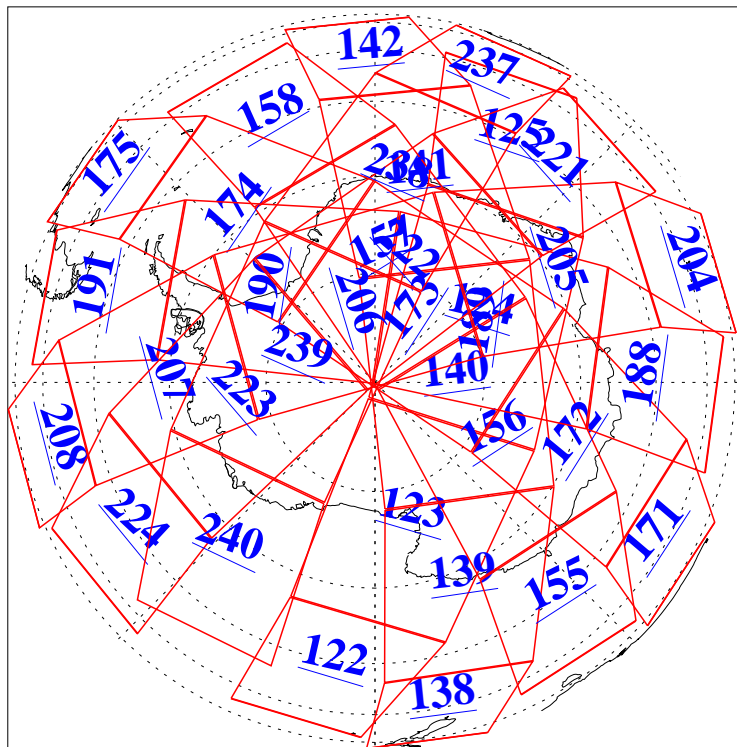

L1B Availability  
AMSU Granules: 240  
HSB Granules: 0  
AIRS Granules: 240

25 Aug 2010  
DoY 237  
Aqua Day 3035  
Granules: 1 to 120

Granules: 121 to 240

Legend: AMSU Available, HSB Available, AIRS Available

L1B Availability  
AMSU Granules: 240  
HSB Granules: 0  
AIRS Granules: 240

25 Aug 2010  
DoY 237  
Aqua Day 3035

Ascending Granules

Descending Granules

Legend: AMSU Available, HSB Available, AIRS Available

L1B Availability  
 AMSU Granules: 240  
 HSB Granules: 0  
 AIRS Granules: 240

25 Aug 2010  
 DoY 237  
 Aqua Day 3035

Northern Hemisphere Granules

Southern Hemisphere Granules

Legend: AMSU Available, HSB Available, AIRS Available