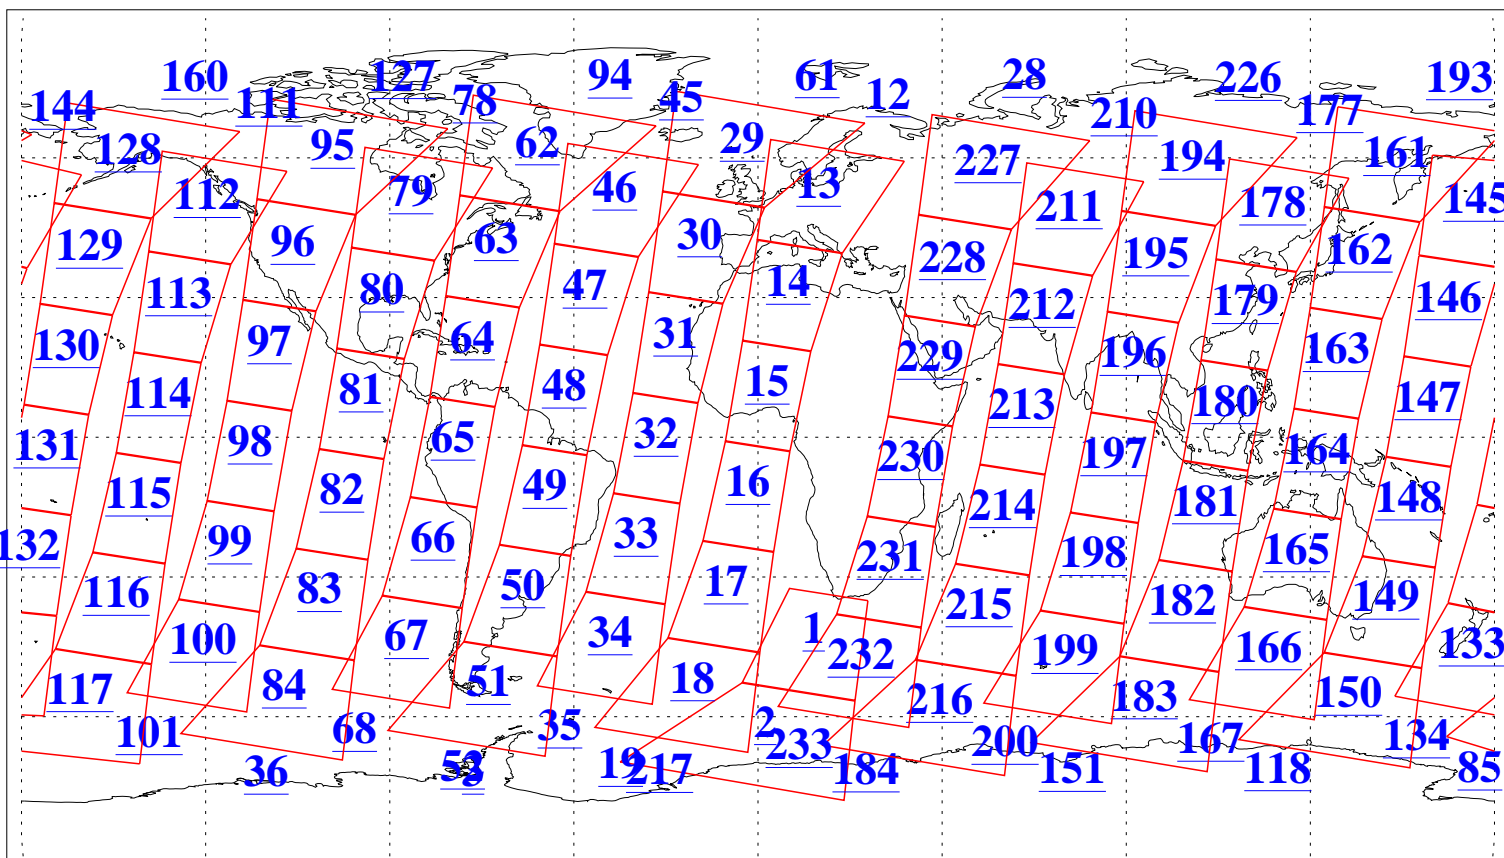

L1B Availability
AMSU Granules: 240
HSB Granules: 0
AIRS Granules: 240

22 Aug 2010
DoY 234
Aqua Day 3032
Granules: 1 to 120

Granules: 121 to 240

Legend: AMSU Available, HSB Available, AIRS Available

L1B Availability
AMSU Granules: 240
HSB Granules: 0
AIRS Granules: 240

22 Aug 2010
DoY 234
Aqua Day 3032

Ascending Granules

Descending Granules

Legend: AMSU Available, HSB Available, AIRS Available

L1B Availability
 AMSU Granules: 240
 HSB Granules: 0
 AIRS Granules: 240

22 Aug 2010
 DoY 234
 Aqua Day 3032

Northern Hemisphere Granules

Southern Hemisphere Granules

Legend: AMSU Available, HSB Available, AIRS Available