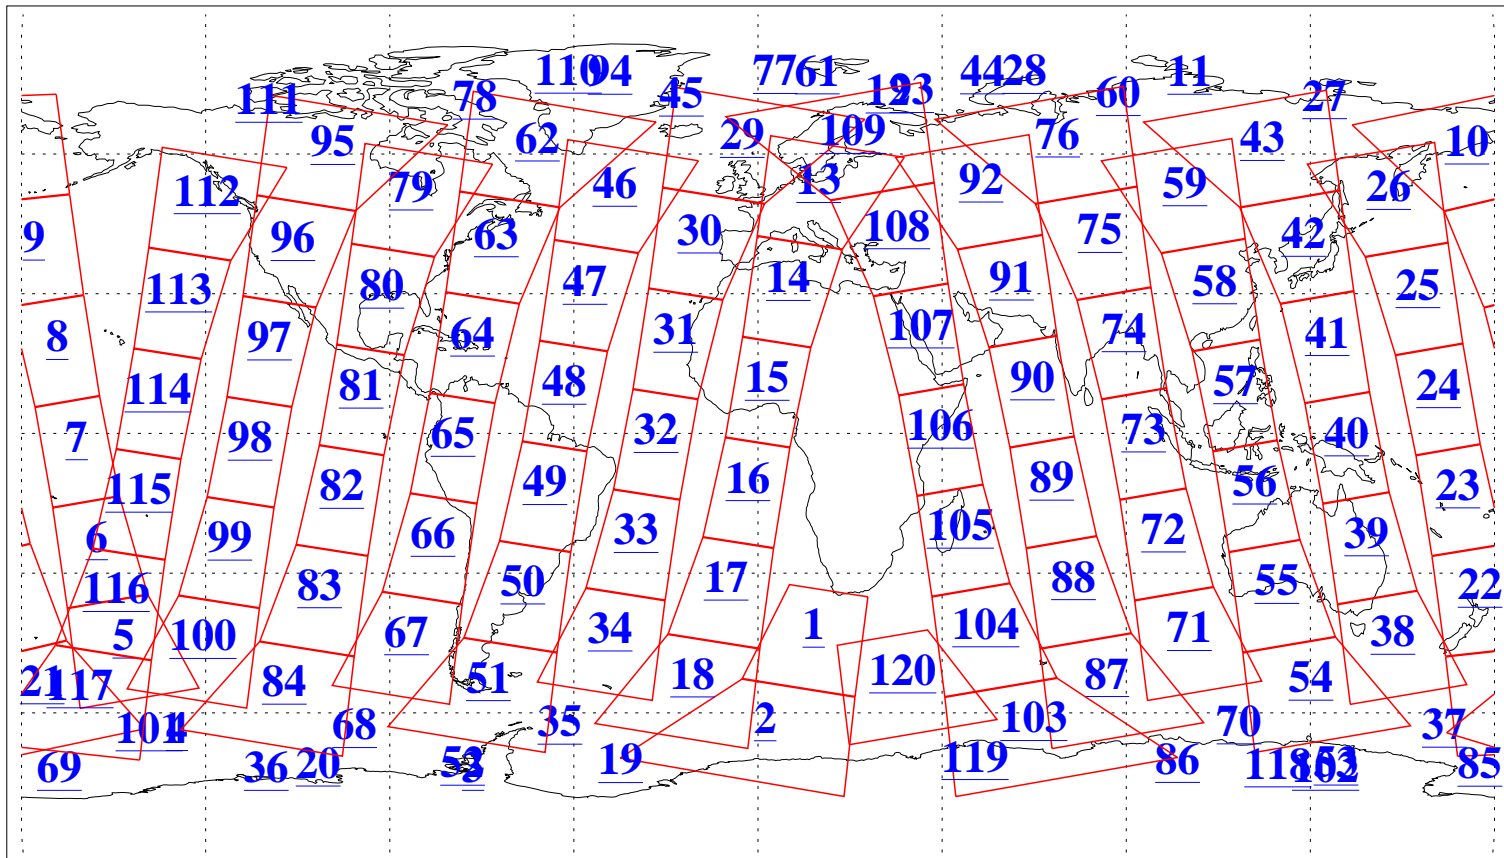

L1B Availability
AMSU Granules: 240
HSB Granules: 0
AIRS Granules: 240

22 Aug 2010
DoY 234
Aqua Day 3032
Granules: 1 to 120

Granules: 121 to 240

Legend: AMSU Available, HSB Available, AIRS Available

L1B Availability
AMSU Granules: 240
HSB Granules: 0
AIRS Granules: 240

22 Aug 2010
DoY 234
Aqua Day 3032

Ascending Granules

Descending Granules

Legend: AMSU Available, HSB Available, AIRS Available

L1B Availability
 AMSU Granules: 240
 HSB Granules: 0
 AIRS Granules: 240

22 Aug 2010
 DoY 234
 Aqua Day 3032

Northern Hemisphere Granules

Southern Hemisphere Granules

Legend: AMSU Available, HSB Available, AIRS Available