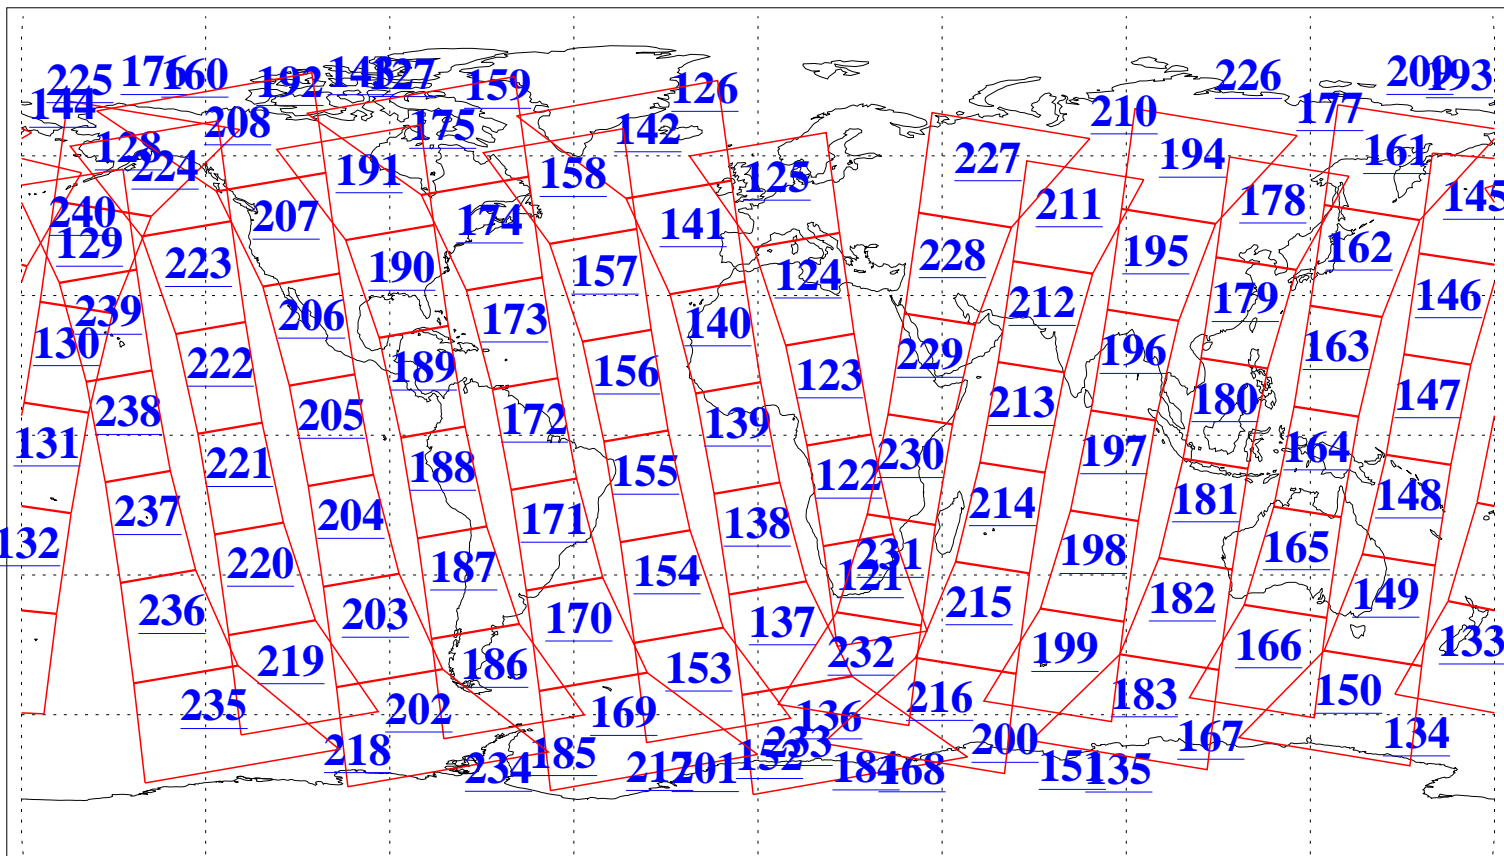

L1B Availability
AMSU Granules: 240
HSB Granules: 0
AIRS Granules: 240

22 Aug 2010
DoY 234
Aqua Day 3032
Granules: 1 to 120

Granules: 121 to 240

Legend: AMSU Available, HSB Available, AIRS Available

L1B Availability
AMSU Granules: 240
HSB Granules: 0
AIRS Granules: 240

22 Aug 2010
DoY 234
Aqua Day 3032

Ascending Granules

Descending Granules

Legend: AMSU Available, HSB Available, AIRS Available

L1B Availability
 AMSU Granules: 240
 HSB Granules: 0
 AIRS Granules: 240

22 Aug 2010
 DoY 234
 Aqua Day 3032

Northern Hemisphere Granules

Southern Hemisphere Granules

Legend: AMSU Available, HSB Available, AIRS Available