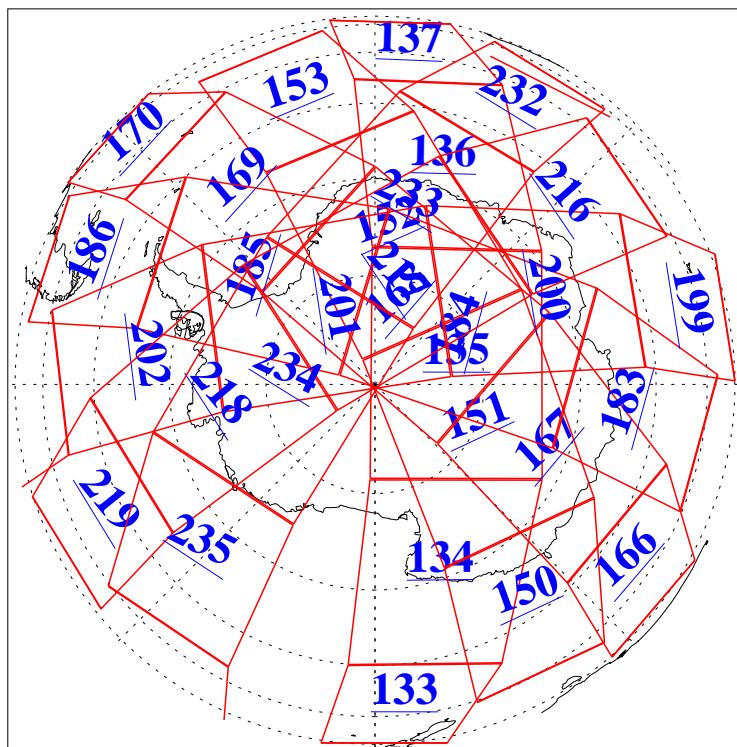

L1B Availability
AMSU Granules: 240
HSB Granules: 0
AIRS Granules: 240

22 Aug 2010
DoY 234
Aqua Day 3032
Granules: 1 to 120

Granules: 121 to 240

Legend: AMSU Available, HSB Available, AIRS Available

L1B Availability
AMSU Granules: 240
HSB Granules: 0
AIRS Granules: 240

22 Aug 2010
DoY 234
Aqua Day 3032

Ascending Granules

Descending Granules

Legend: AMSU Available, HSB Available, AIRS Available

L1B Availability
 AMSU Granules: 240
 HSB Granules: 0
 AIRS Granules: 240

22 Aug 2010
 DoY 234
 Aqua Day 3032

Northern Hemisphere Granules

Southern Hemisphere Granules

Legend: AMSU Available, HSB Available, AIRS Available