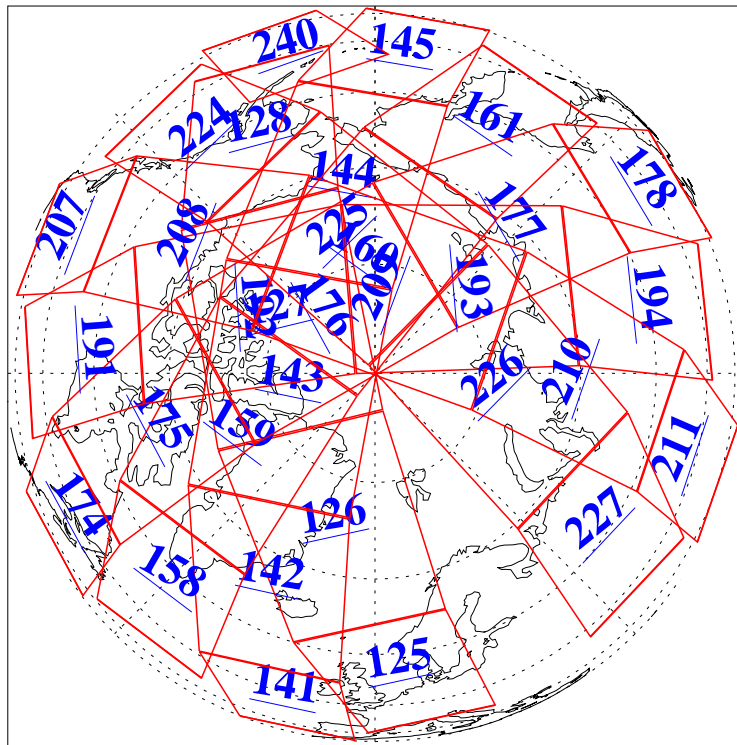

22 Aug 2010
DoY 234
Aqua Day 3032

Ascending Granules

Descending Granules

Legend: AMSU Available, HSB Available, AIRS Available

L1B Availability
 AMSU Granules: 240
 HSB Granules: 0
 AIRS Granules: 240

22 Aug 2010
 DoY 234
 Aqua Day 3032

Northern Hemisphere Granules

Southern Hemisphere Granules

Legend: AMSU Available, HSB Available, AIRS Available