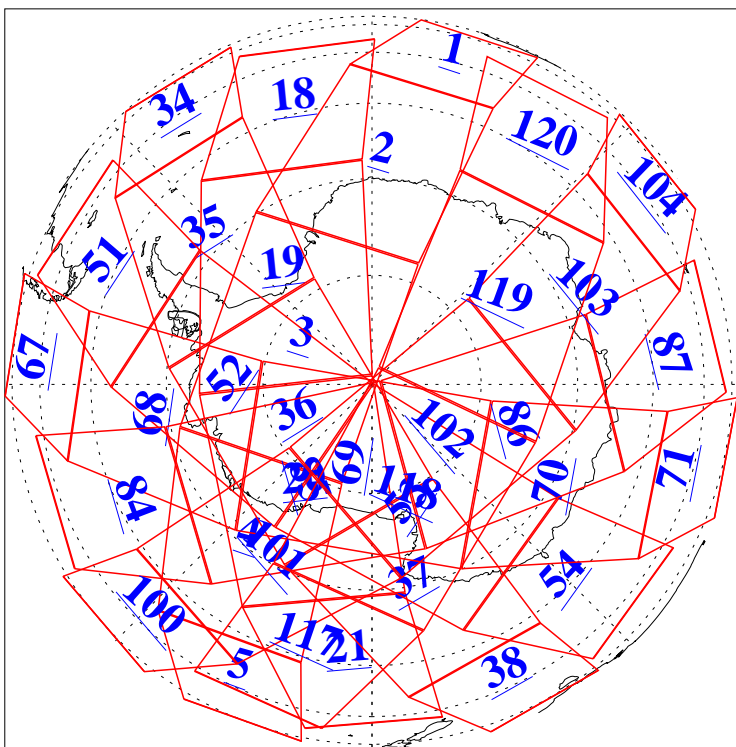

L1B Availability
AMSU Granules: 240
HSB Granules: 0
AIRS Granules: 240

22 Aug 2010
DoY 234
Aqua Day 3032
Granules: 1 to 120

Granules: 121 to 240

Legend: AMSU Available, HSB Available, AIRS Available

L1B Availability
AMSU Granules: 240
HSB Granules: 0
AIRS Granules: 240

22 Aug 2010
DoY 234
Aqua Day 3032

Ascending Granules

Descending Granules

Legend: AMSU Available, HSB Available, AIRS Available

L1B Availability
 AMSU Granules: 240
 HSB Granules: 0
 AIRS Granules: 240

22 Aug 2010
 DoY 234
 Aqua Day 3032

Northern Hemisphere Granules

Southern Hemisphere Granules

Legend: AMSU Available, HSB Available, AIRS Available