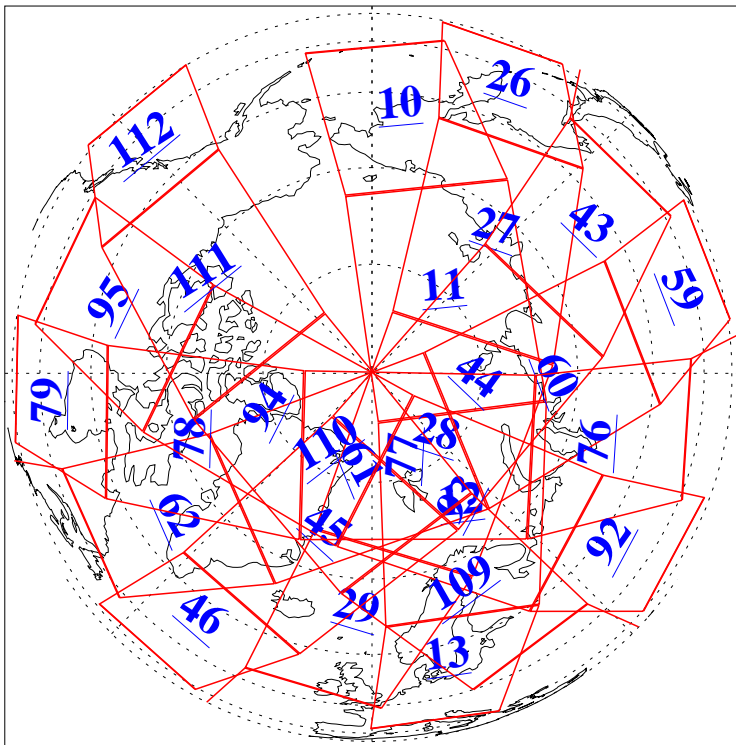

L1B Availability
AMSU Granules: 240
HSB Granules: 0
AIRS Granules: 240

22 Aug 2010
DoY 234
Aqua Day 3032
Granules: 1 to 120

Granules: 121 to 240

Legend: AMSU Available, HSB Available, AIRS Available

L1B Availability
AMSU Granules: 240
HSB Granules: 0
AIRS Granules: 240

22 Aug 2010
DoY 234
Aqua Day 3032

Ascending Granules

Descending Granules

Legend: AMSU Available, HSB Available, AIRS Available

L1B Availability
 AMSU Granules: 240
 HSB Granules: 0
 AIRS Granules: 240

22 Aug 2010
 DoY 234
 Aqua Day 3032

Northern Hemisphere Granules

Southern Hemisphere Granules

Legend: AMSU Available, HSB Available, AIRS Available