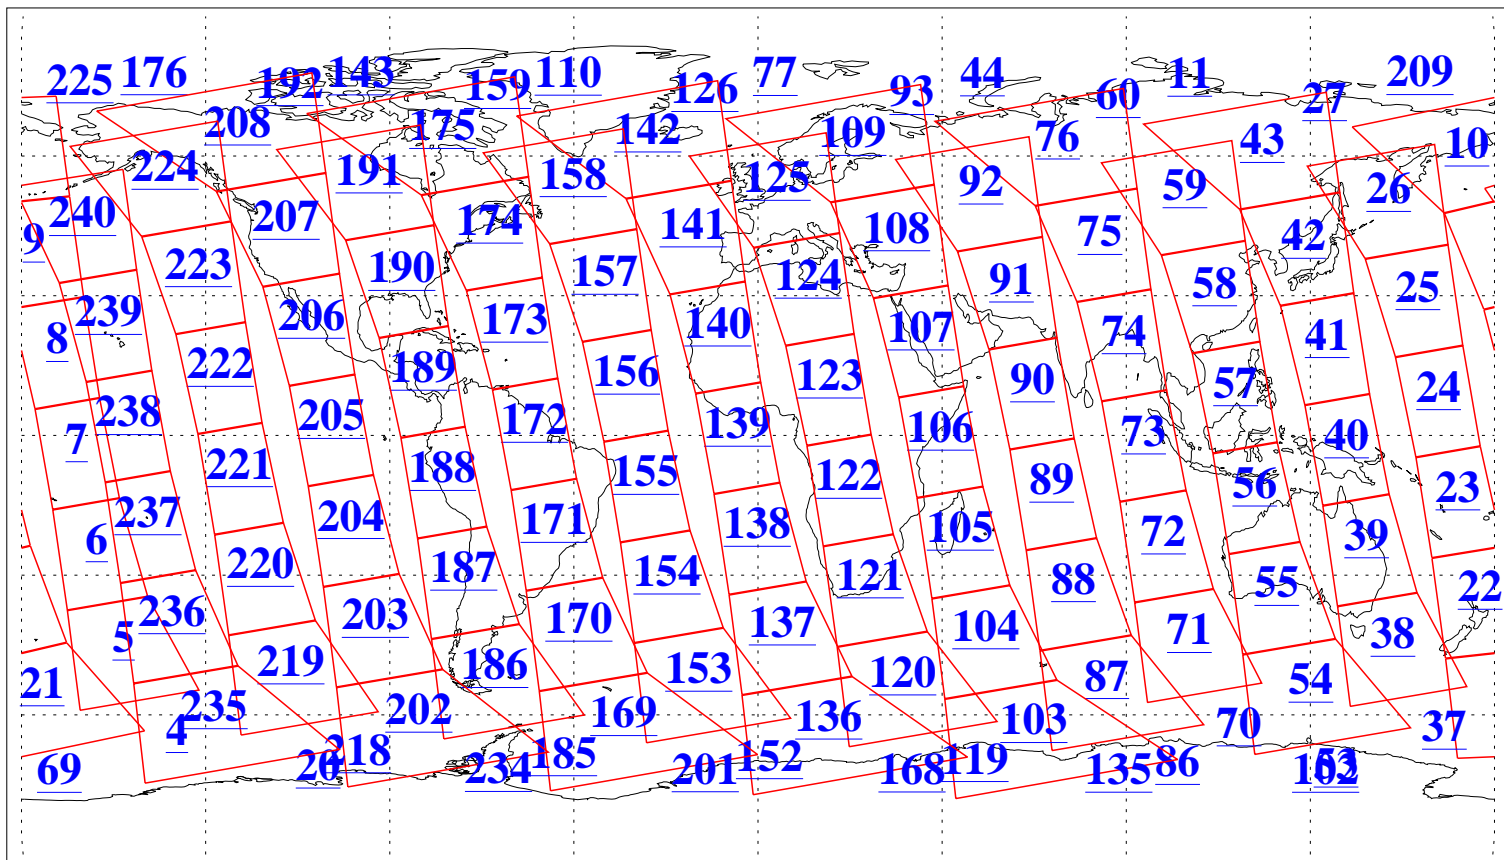

L1B Availability
AMSU Granules: 240
HSB Granules: 0
AIRS Granules: 240

22 Aug 2010
DoY 234
Aqua Day 3032
Granules: 1 to 120

Granules: 121 to 240

Legend: AMSU Available, HSB Available, AIRS Available

L1B Availability
AMSU Granules: 240
HSB Granules: 0
AIRS Granules: 240

22 Aug 2010
DoY 234
Aqua Day 3032

Ascending Granules

Descending Granules

Legend: AMSU Available, HSB Available, AIRS Available

L1B Availability
 AMSU Granules: 240
 HSB Granules: 0
 AIRS Granules: 240

22 Aug 2010
 DoY 234
 Aqua Day 3032

Northern Hemisphere Granules

Southern Hemisphere Granules

Legend: AMSU Available, HSB Available, AIRS Available