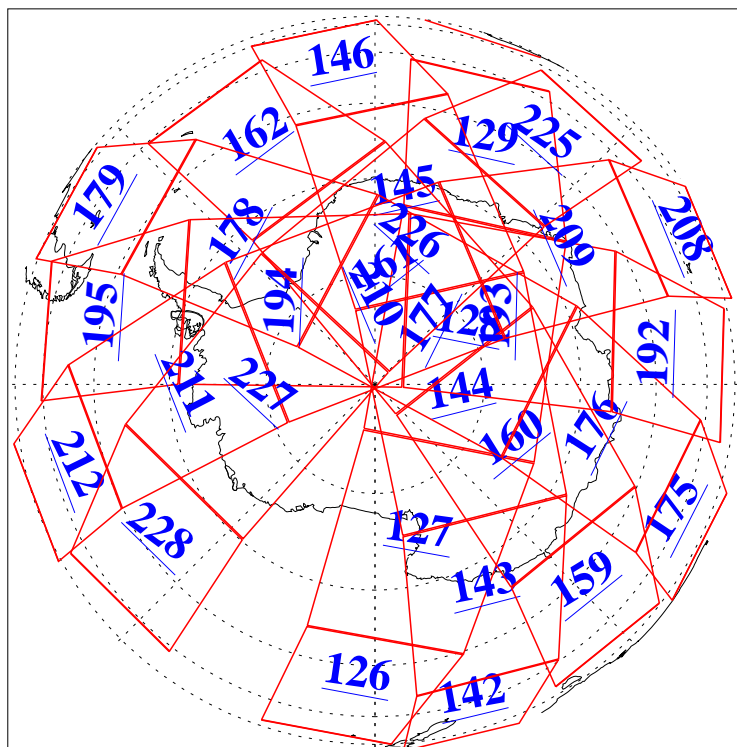

Legend: AMSU Available, HSB Available, AIRS Available