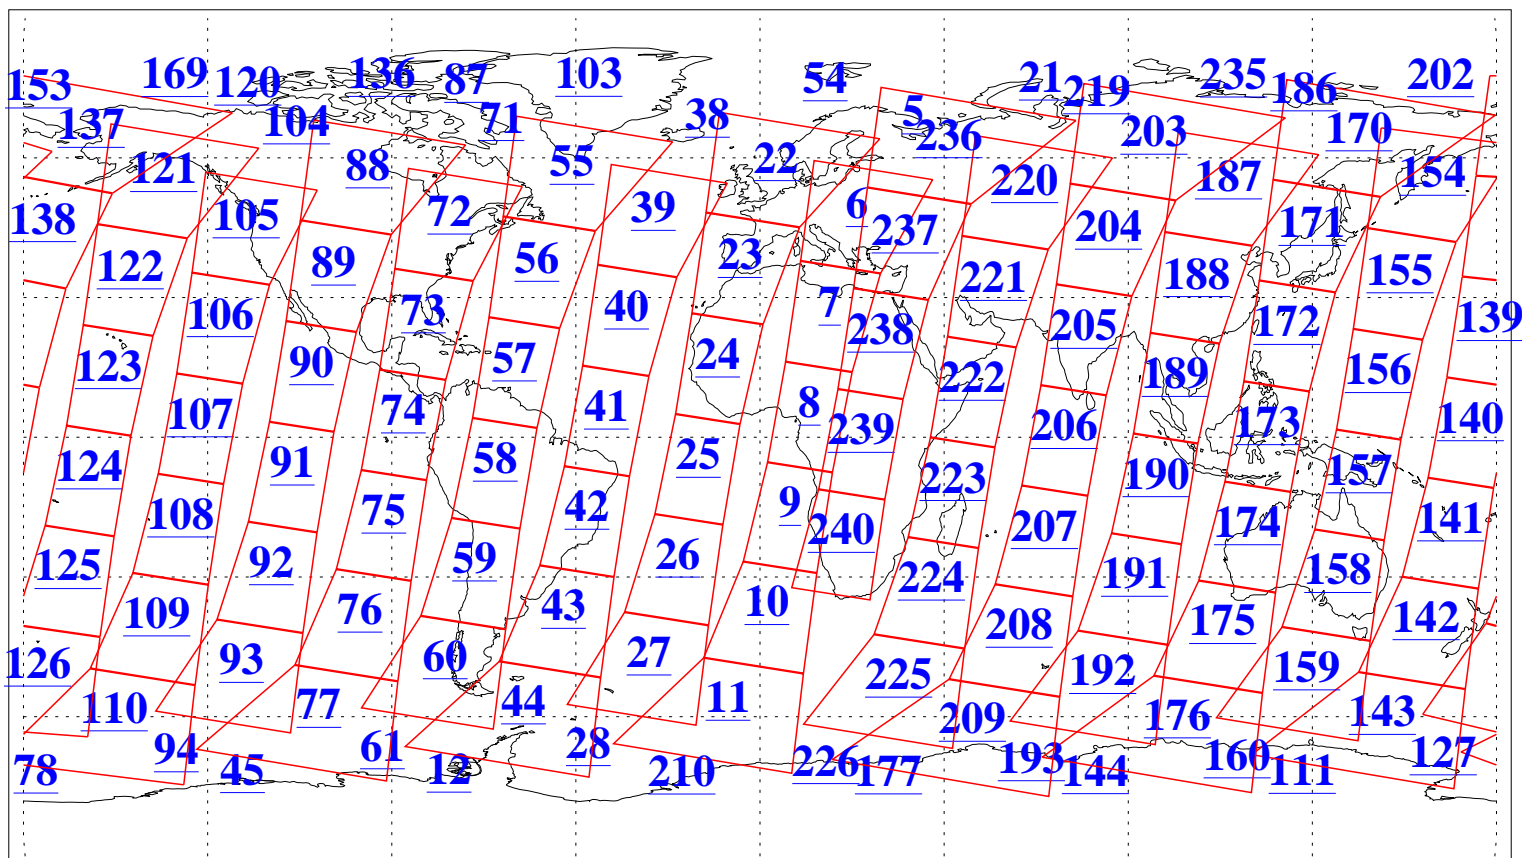

L1B Availability  
AMSU Granules: 240  
HSB Granules: 0  
AIRS Granules: 240

21 Aug 2010  
DoY 233  
Aqua Day 3031  
Granules: 1 to 120

Granules: 121 to 240

Legend: AMSU Available, HSB Available, AIRS Available

L1B Availability  
AMSU Granules: 240  
HSB Granules: 0  
AIRS Granules: 240

21 Aug 2010  
DoY 233  
Aqua Day 3031  
Ascending Granules

Descending Granules

Legend: AMSU Available, HSB Available, AIRS Available