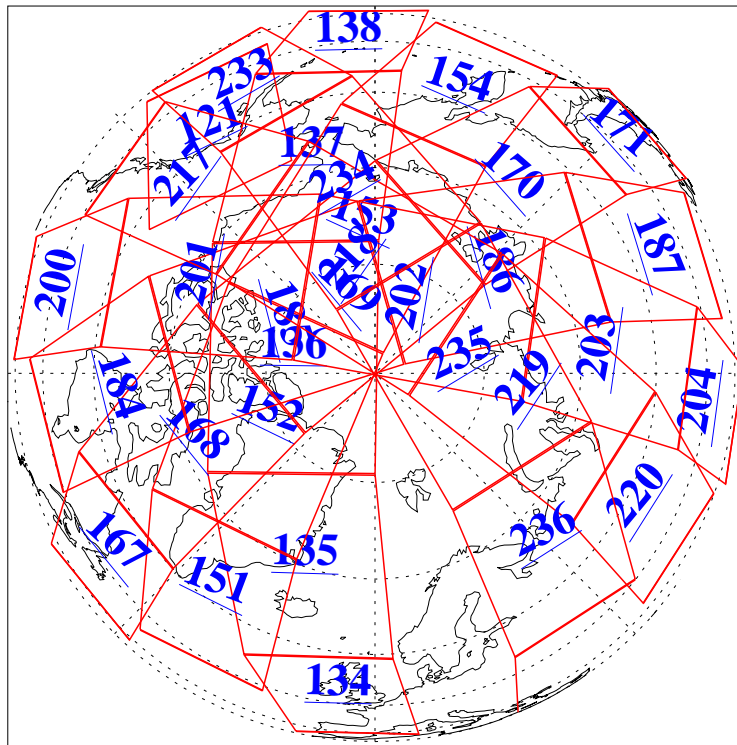

L1B Availability  
AMSU Granules: 240  
HSB Granules: 0  
AIRS Granules: 240

21 Aug 2010  
DoY 233  
Aqua Day 3031  
Ascending Granules

Descending Granules

Legend: AMSU Available, HSB Available, AIRS Available

### Northern Hemisphere Granules