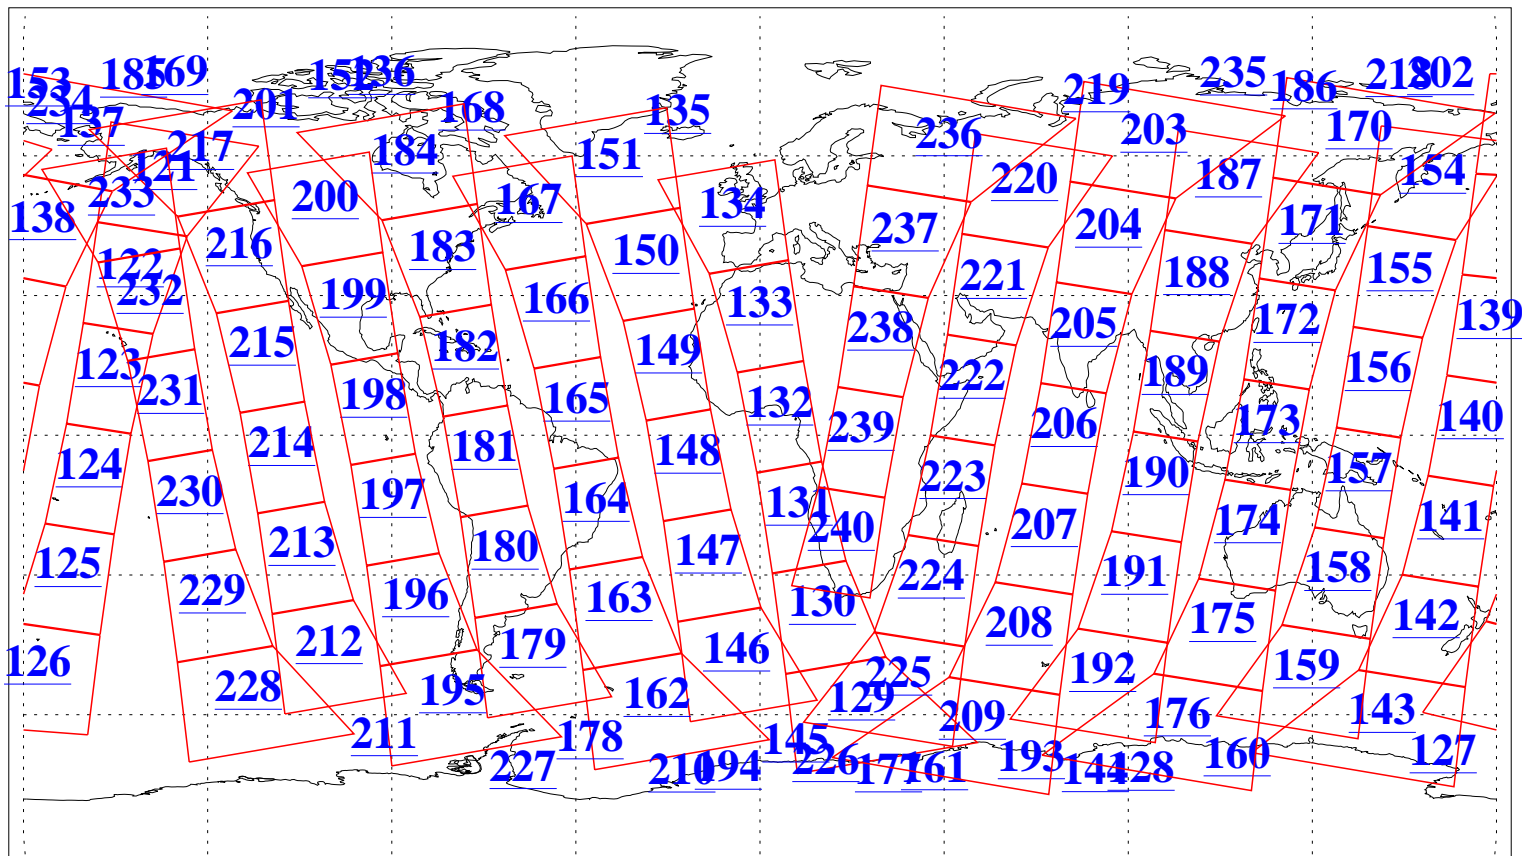

L1B Availability  
AMSU Granules: 240  
HSB Granules: 0  
AIRS Granules: 240

21 Aug 2010  
DoY 233  
Aqua Day 3031  
Granules: 1 to 120

Granules: 121 to 240

Legend: AMSU Available, HSB Available, AIRS Available

L1B Availability  
AMSU Granules: 240  
HSB Granules: 0  
AIRS Granules: 240

21 Aug 2010  
DoY 233  
Aqua Day 3031  
Ascending Granules

Descending Granules

Legend: AMSU Available, HSB Available, AIRS Available