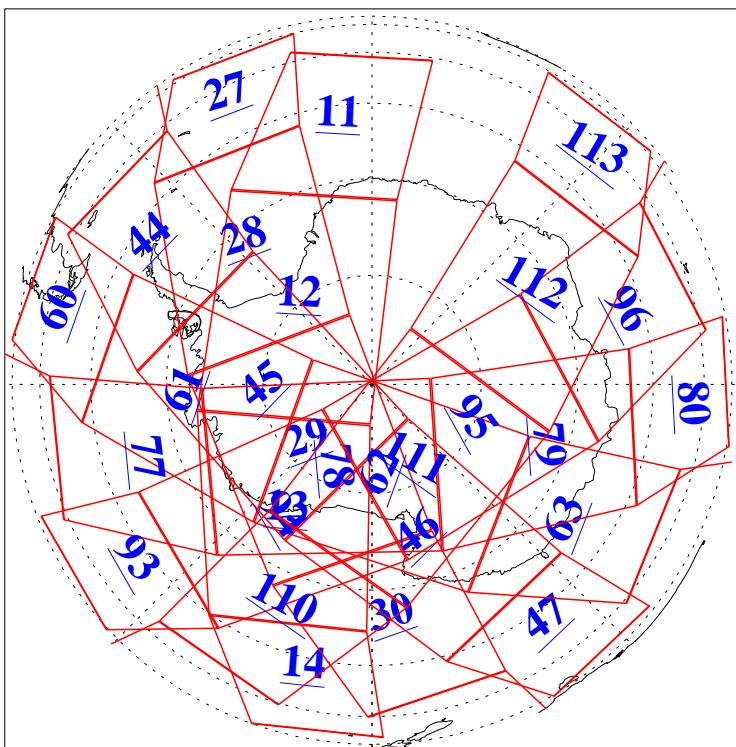

Legend: AMSU Available, HSB Available, AIRS Available