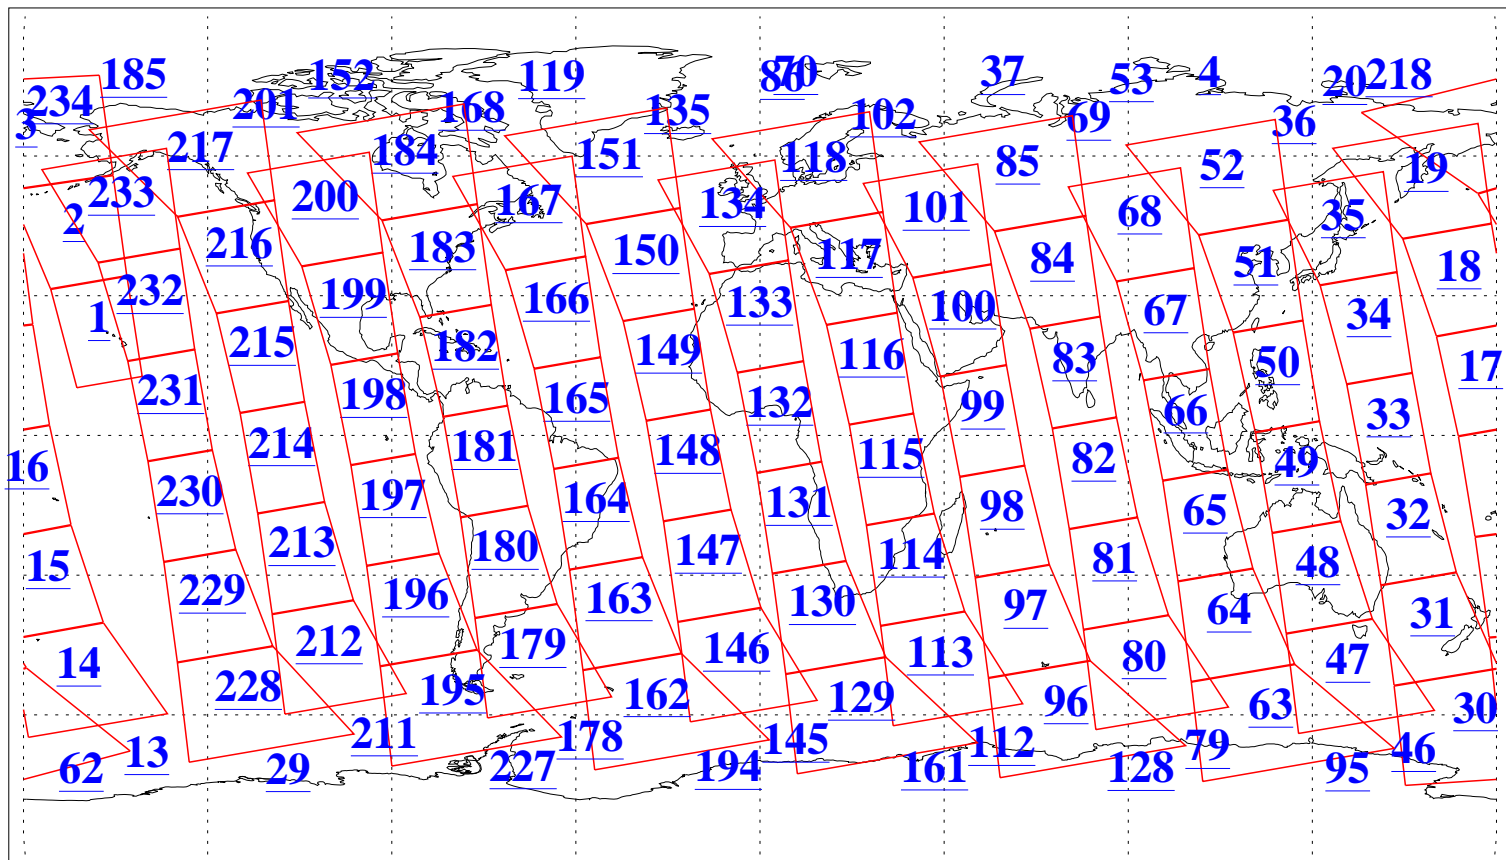

L1B Availability  
AMSU Granules: 240  
HSB Granules: 0  
AIRS Granules: 240

21 Aug 2010  
DoY 233  
Aqua Day 3031  
Granules: 1 to 120

Granules: 121 to 240

Legend: AMSU Available, HSB Available, AIRS Available

L1B Availability  
AMSU Granules: 240  
HSB Granules: 0  
AIRS Granules: 240

21 Aug 2010  
DoY 233  
Aqua Day 3031  
Ascending Granules

Descending Granules

Legend: AMSU Available, HSB Available, AIRS Available