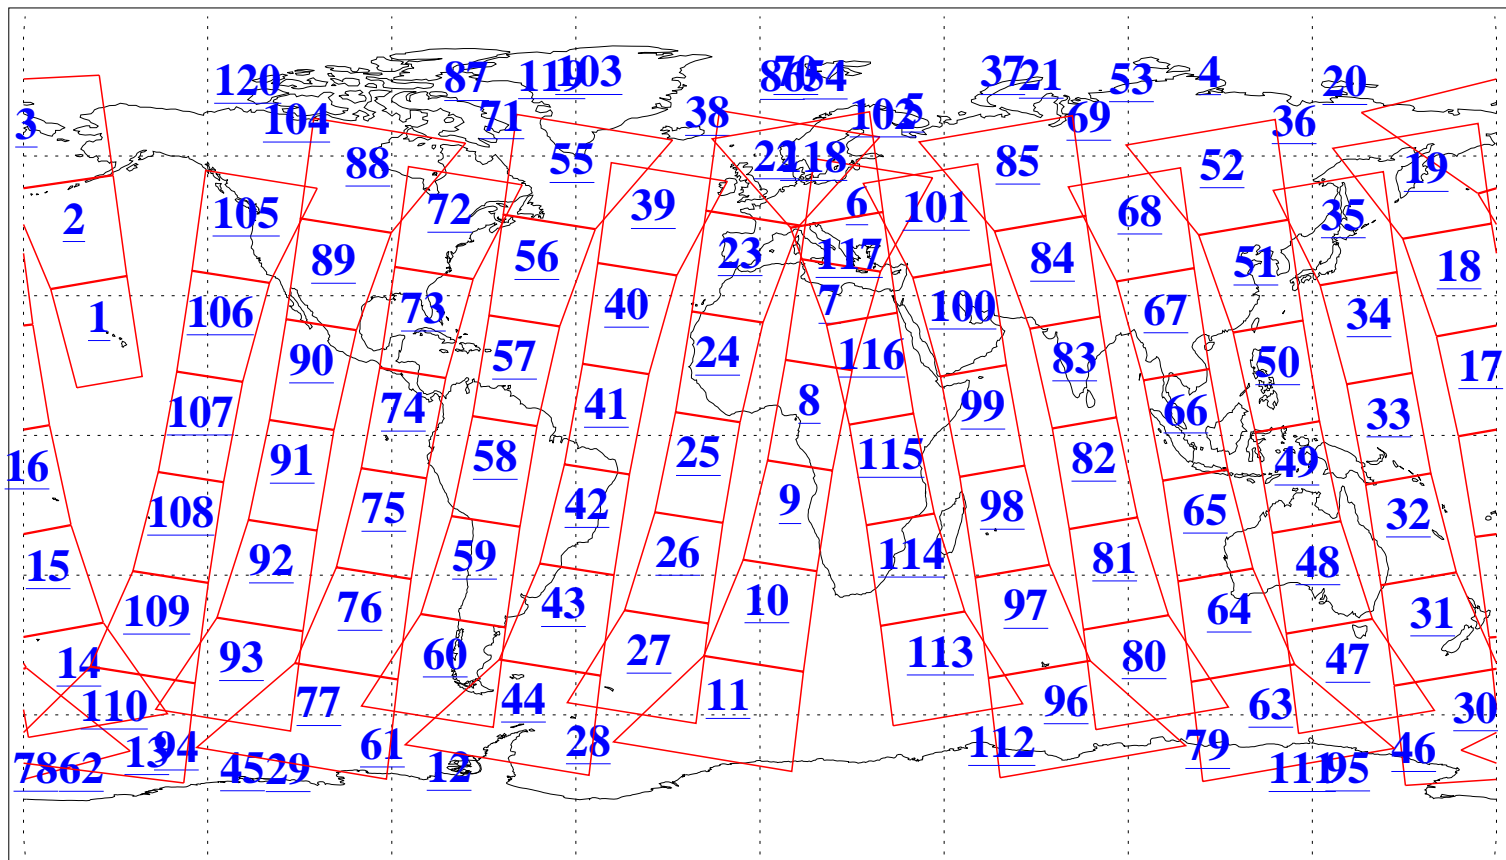

L1B Availability  
AMSU Granules: 240  
HSB Granules: 0  
AIRS Granules: 240

21 Aug 2010  
DoY 233  
Aqua Day 3031  
Granules: 1 to 120

Granules: 121 to 240

Legend: AMSU Available, HSB Available, AIRS Available

L1B Availability  
AMSU Granules: 240  
HSB Granules: 0  
AIRS Granules: 240

21 Aug 2010  
DoY 233  
Aqua Day 3031  
Ascending Granules

Descending Granules

Legend: AMSU Available, HSB Available, AIRS Available