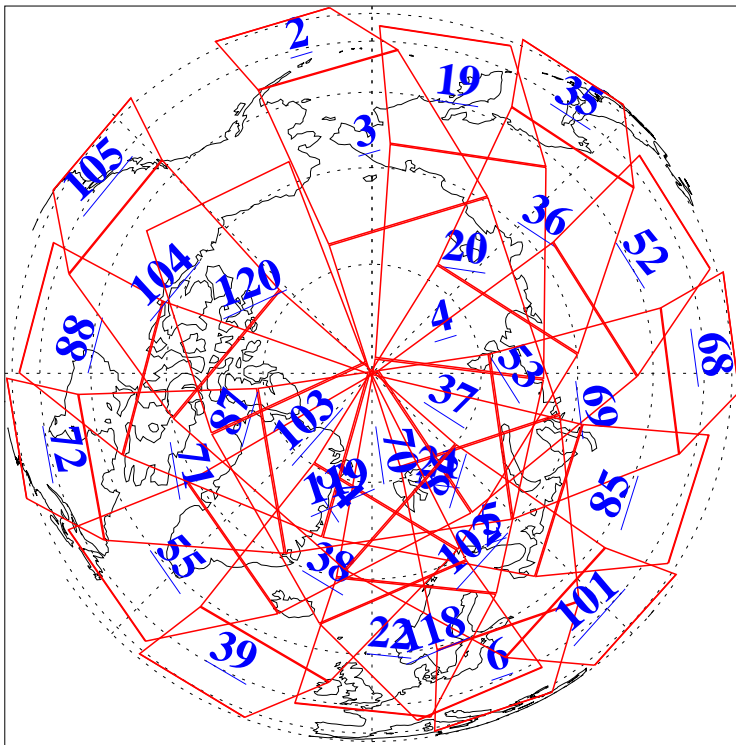

L1B Availability  
AMSU Granules: 240  
HSB Granules: 0  
AIRS Granules: 240

21 Aug 2010  
DoY 233  
Aqua Day 3031  
Granules: 1 to 120

Granules: 121 to 240

Legend: AMSU Available, HSB Available, AIRS Available

L1B Availability  
AMSU Granules: 240  
HSB Granules: 0  
AIRS Granules: 240

21 Aug 2010  
DoY 233  
Aqua Day 3031  
Ascending Granules

Descending Granules

Legend: AMSU Available, HSB Available, AIRS Available

### Northern Hemisphere Granules