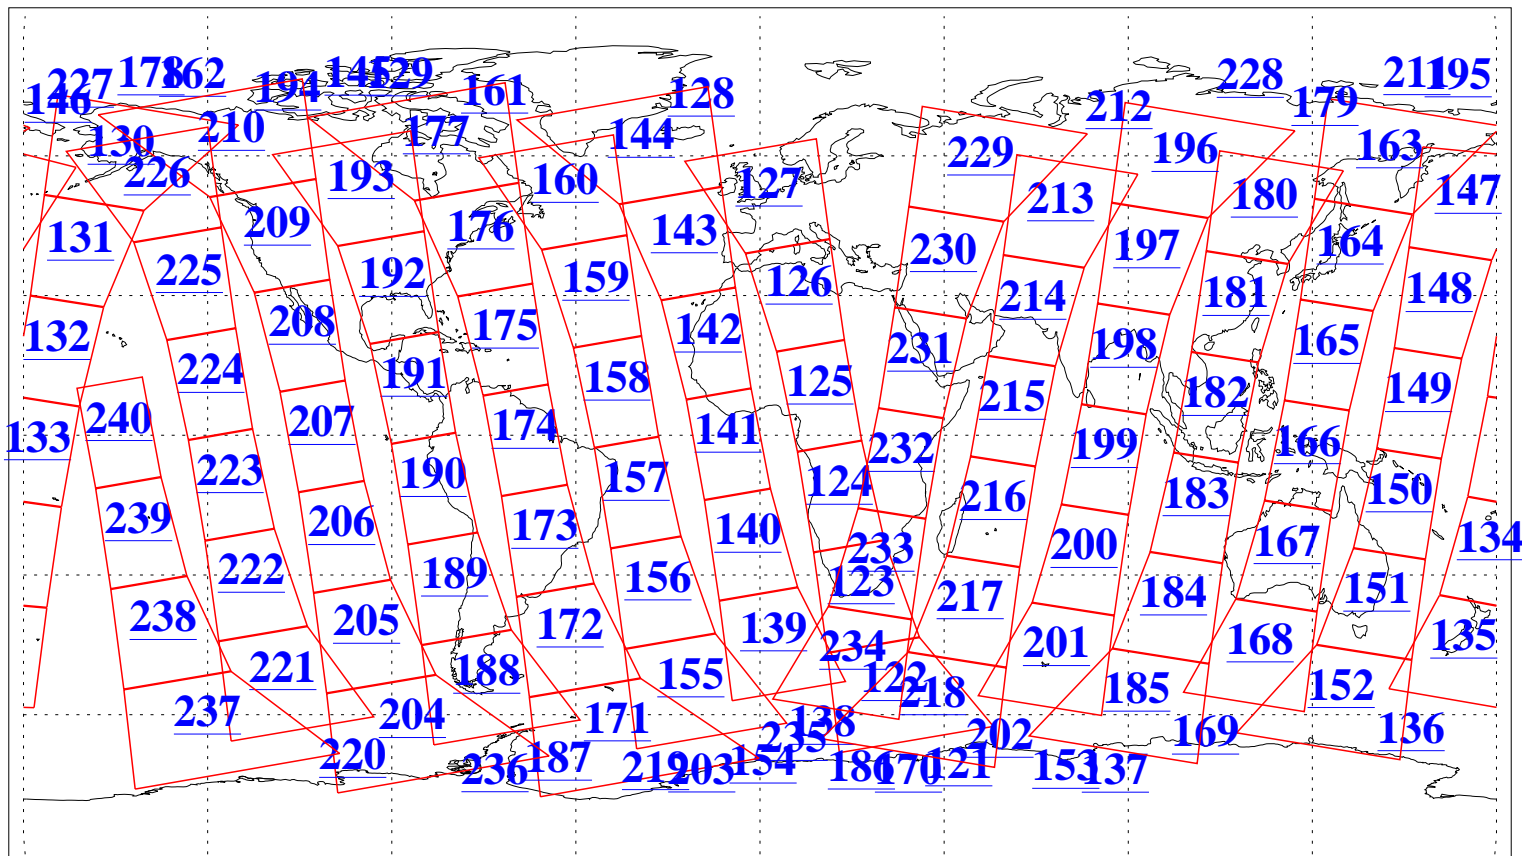

L1B Availability
AMSU Granules: 240
HSB Granules: 0
AIRS Granules: 240

20 Aug 2010
DoY 232
Aqua Day 3030
Granules: 1 to 120

Granules: 121 to 240

Legend: AMSU Available, HSB Available, AIRS Available

L1B Availability
AMSU Granules: 240
HSB Granules: 0
AIRS Granules: 240

20 Aug 2010
DoY 232
Aqua Day 3030

Ascending Granules

Descending Granules

Legend: AMSU Available, HSB Available, AIRS Available

L1B Availability
 AMSU Granules: 240
 HSB Granules: 0
 AIRS Granules: 240

20 Aug 2010
 DoY 232
 Aqua Day 3030

Northern Hemisphere Granules

Southern Hemisphere Granules

Legend: AMSU Available, HSB Available, AIRS Available