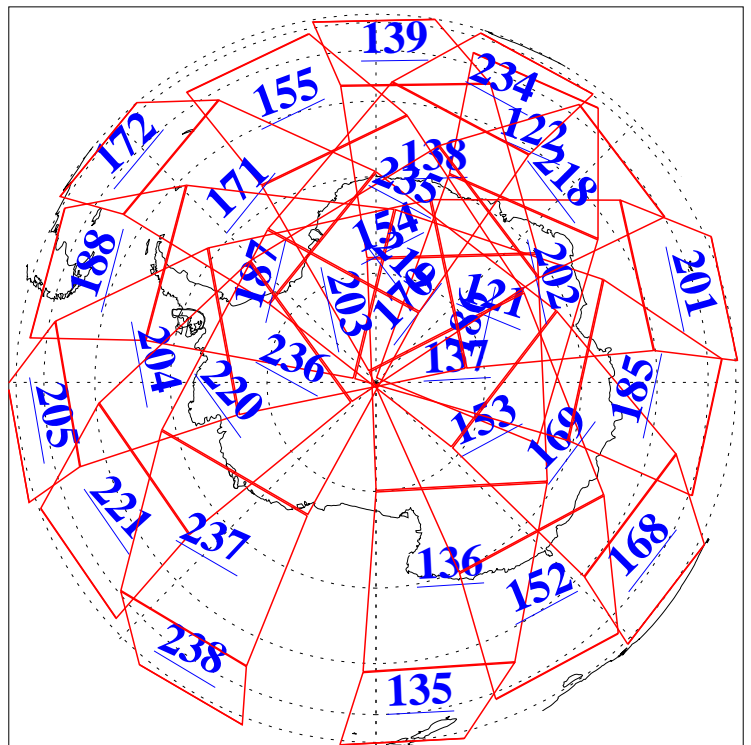

L1B Availability
AMSU Granules: 240
HSB Granules: 0
AIRS Granules: 240

20 Aug 2010
DoY 232
Aqua Day 3030
Granules: 1 to 120

Granules: 121 to 240

Legend: AMSU Available, HSB Available, AIRS Available

L1B Availability
AMSU Granules: 240
HSB Granules: 0
AIRS Granules: 240

20 Aug 2010
DoY 232
Aqua Day 3030

Ascending Granules

Descending Granules

Legend: AMSU Available, HSB Available, AIRS Available

L1B Availability
 AMSU Granules: 240
 HSB Granules: 0
 AIRS Granules: 240

20 Aug 2010
 DoY 232
 Aqua Day 3030

Northern Hemisphere Granules

Southern Hemisphere Granules

Legend: AMSU Available, HSB Available, AIRS Available