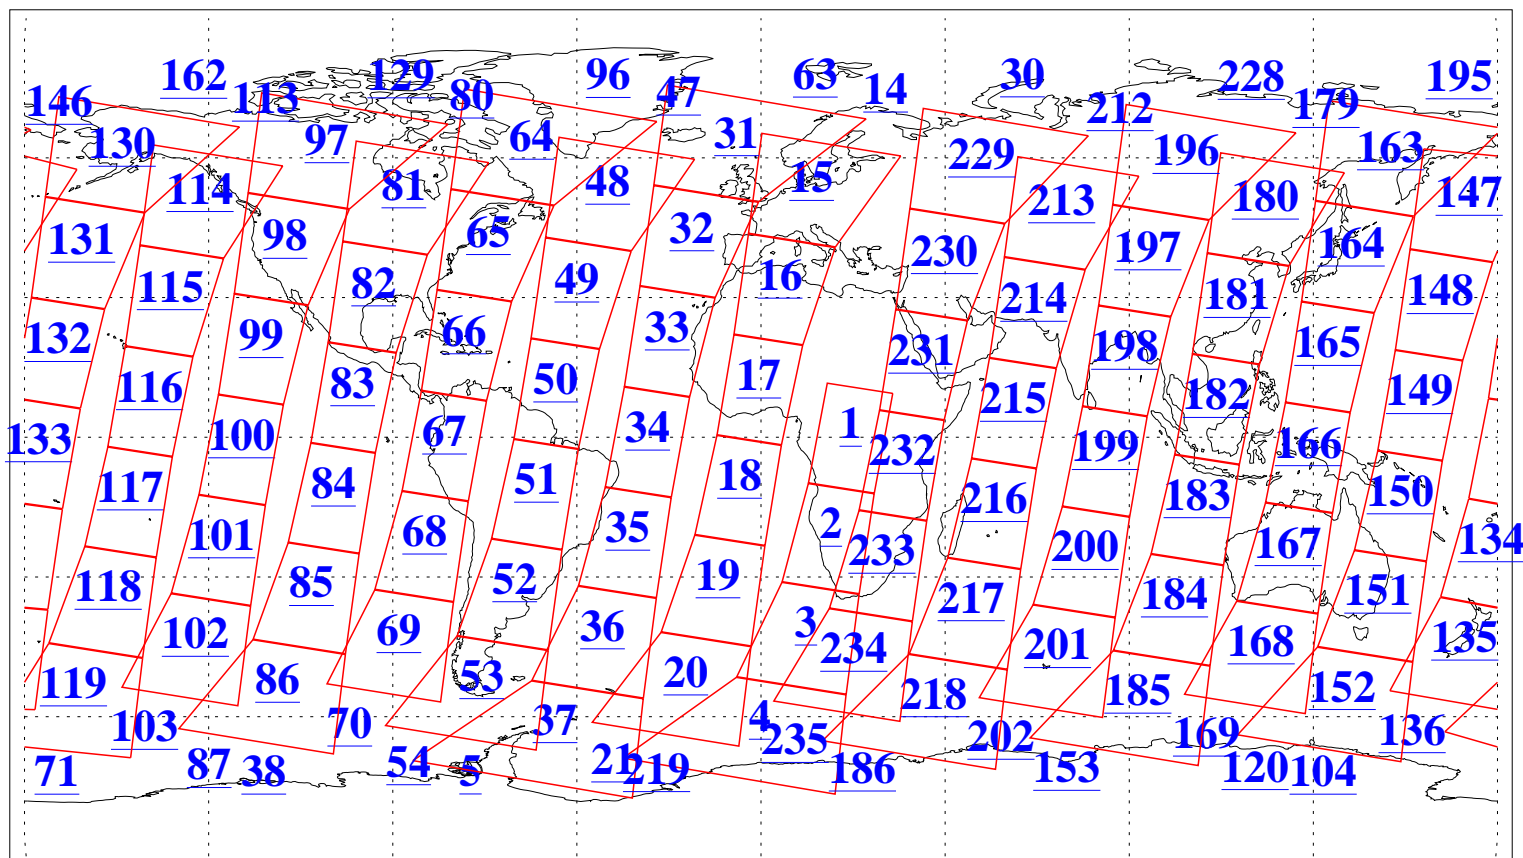

L1B Availability
AMSU Granules: 240
HSB Granules: 0
AIRS Granules: 240

20 Aug 2010
DoY 232
Aqua Day 3030
Granules: 1 to 120

Granules: 121 to 240

Legend: AMSU Available, HSB Available, AIRS Available

L1B Availability
AMSU Granules: 240
HSB Granules: 0
AIRS Granules: 240

20 Aug 2010
DoY 232
Aqua Day 3030

Ascending Granules

Descending Granules

Legend: AMSU Available, HSB Available, AIRS Available

L1B Availability
 AMSU Granules: 240
 HSB Granules: 0
 AIRS Granules: 240

20 Aug 2010
 DoY 232
 Aqua Day 3030

Northern Hemisphere Granules

Southern Hemisphere Granules

Legend: AMSU Available, HSB Available, AIRS Available