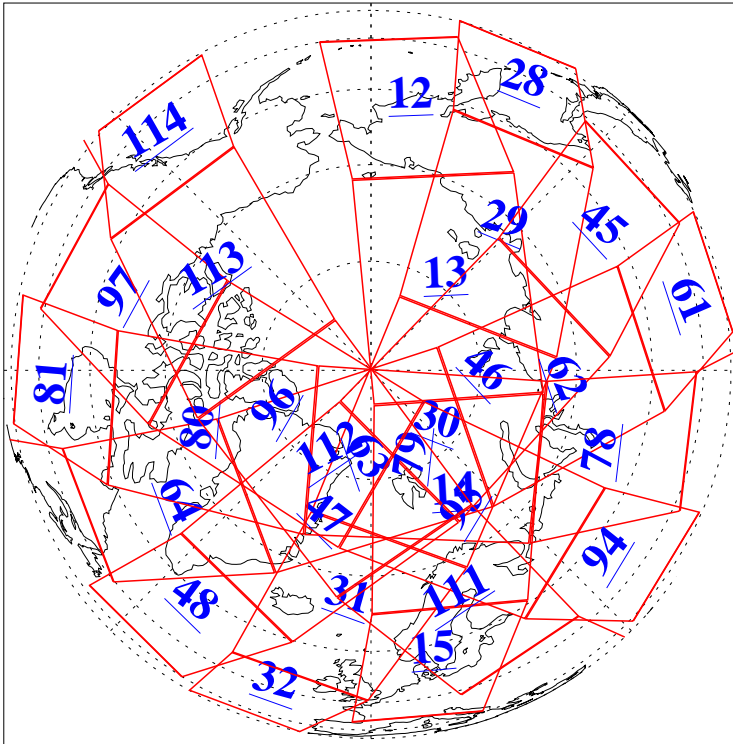

L1B Availability
AMSU Granules: 240
HSB Granules: 0
AIRS Granules: 240

20 Aug 2010
DoY 232
Aqua Day 3030
Granules: 1 to 120

Granules: 121 to 240

Legend: AMSU Available, HSB Available, AIRS Available

L1B Availability
AMSU Granules: 240
HSB Granules: 0
AIRS Granules: 240

20 Aug 2010
DoY 232
Aqua Day 3030

Ascending Granules

Descending Granules

Legend: AMSU Available, HSB Available, AIRS Available

L1B Availability
 AMSU Granules: 240
 HSB Granules: 0
 AIRS Granules: 240

20 Aug 2010
 DoY 232
 Aqua Day 3030

Northern Hemisphere Granules

Southern Hemisphere Granules

Legend: AMSU Available, HSB Available, AIRS Available