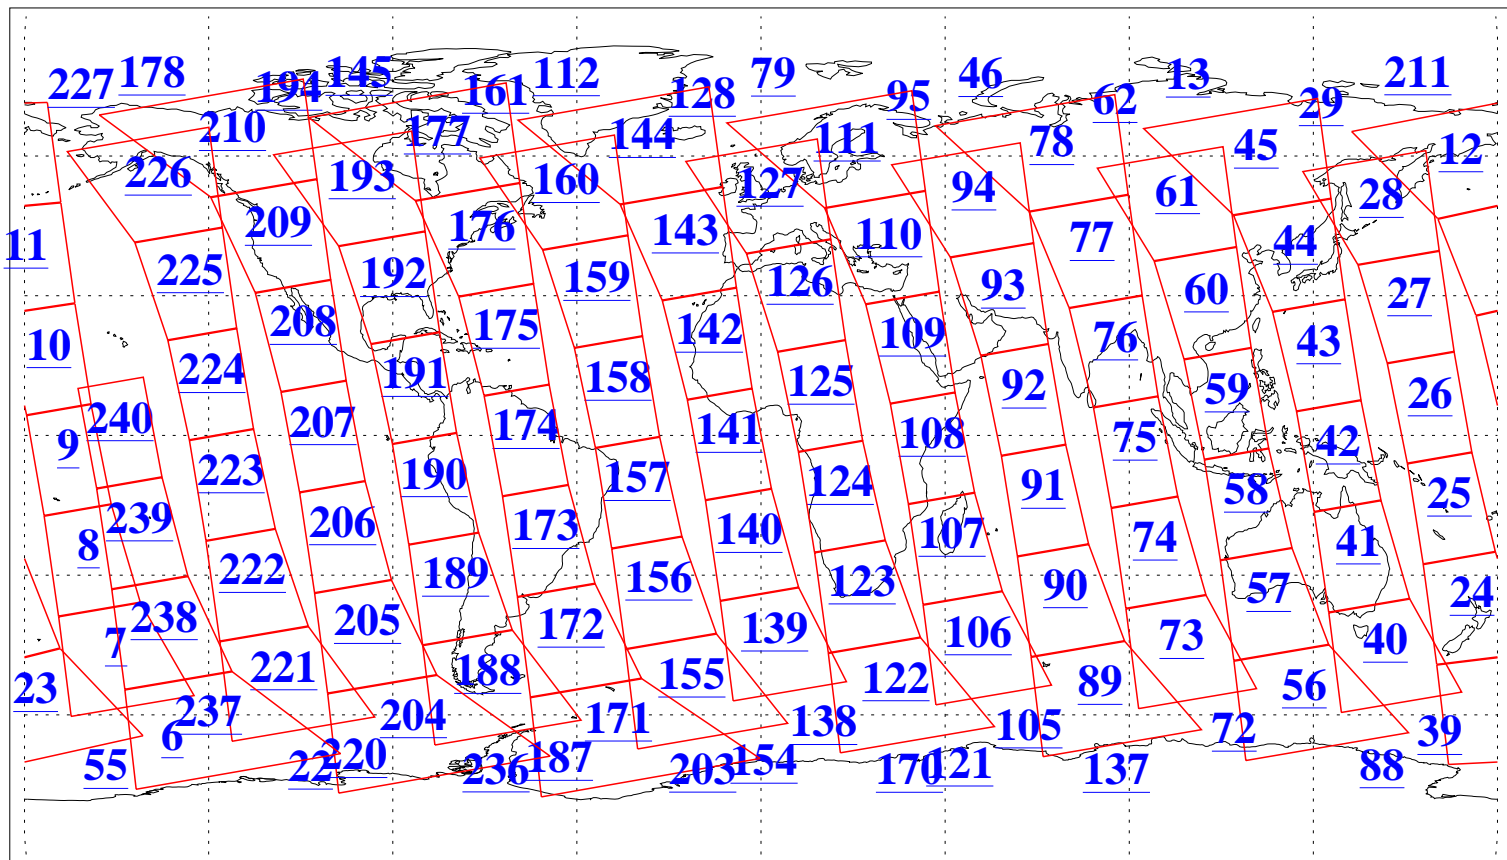

L1B Availability
AMSU Granules: 240
HSB Granules: 0
AIRS Granules: 240

20 Aug 2010
DoY 232
Aqua Day 3030
Granules: 1 to 120

Granules: 121 to 240

Legend: AMSU Available, HSB Available, AIRS Available

L1B Availability
AMSU Granules: 240
HSB Granules: 0
AIRS Granules: 240

20 Aug 2010
DoY 232
Aqua Day 3030

Ascending Granules

Descending Granules

Legend: AMSU Available, HSB Available, AIRS Available

L1B Availability
 AMSU Granules: 240
 HSB Granules: 0
 AIRS Granules: 240

20 Aug 2010
 DoY 232
 Aqua Day 3030

Northern Hemisphere Granules

Southern Hemisphere Granules

Legend: AMSU Available, HSB Available, AIRS Available