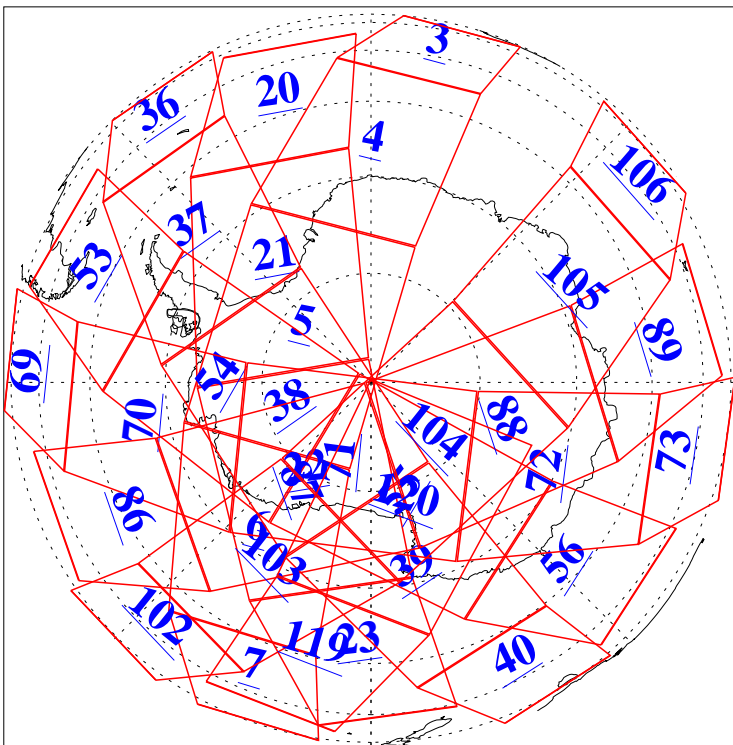

L1B Availability
AMSU Granules: 240
HSB Granules: 0
AIRS Granules: 240

20 Aug 2010
DoY 232
Aqua Day 3030
Granules: 1 to 120

Granules: 121 to 240

Legend: AMSU Available, HSB Available, AIRS Available

L1B Availability
AMSU Granules: 240
HSB Granules: 0
AIRS Granules: 240

20 Aug 2010
DoY 232
Aqua Day 3030

Ascending Granules

Descending Granules

Legend: AMSU Available, HSB Available, AIRS Available

L1B Availability
 AMSU Granules: 240
 HSB Granules: 0
 AIRS Granules: 240

20 Aug 2010
 DoY 232
 Aqua Day 3030

Northern Hemisphere Granules

Southern Hemisphere Granules

Legend: AMSU Available, HSB Available, AIRS Available