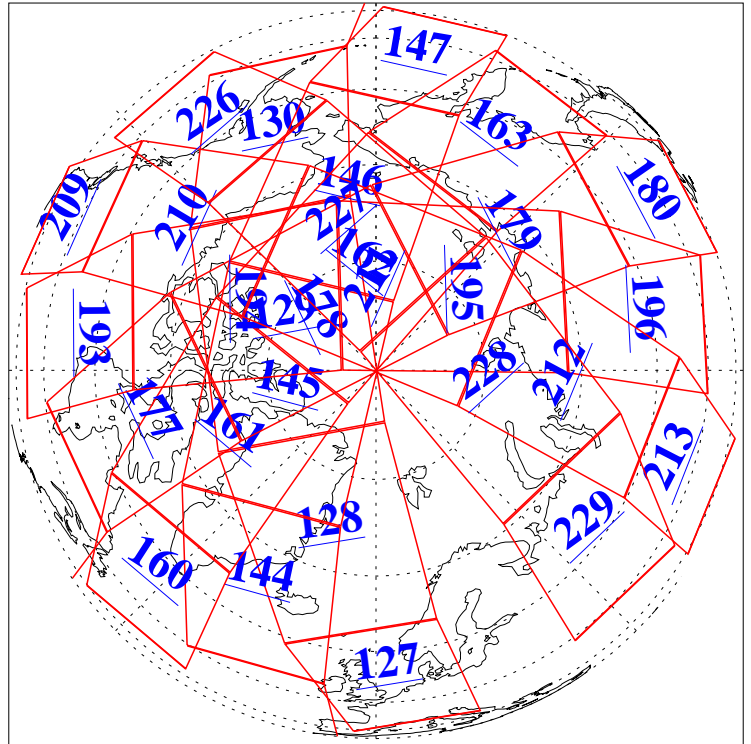

L1B Availability
AMSU Granules: 240
HSB Granules: 0
AIRS Granules: 240

20 Aug 2010
DoY 232
Aqua Day 3030
Granules: 1 to 120

Granules: 121 to 240

Legend: AMSU Available, HSB Available, AIRS Available

L1B Availability
AMSU Granules: 240
HSB Granules: 0
AIRS Granules: 240

20 Aug 2010
DoY 232
Aqua Day 3030

Ascending Granules

Descending Granules

Legend: AMSU Available, HSB Available, AIRS Available

L1B Availability
 AMSU Granules: 240
 HSB Granules: 0
 AIRS Granules: 240

20 Aug 2010
 DoY 232
 Aqua Day 3030

Northern Hemisphere Granules

Southern Hemisphere Granules

Legend: AMSU Available, HSB Available, AIRS Available