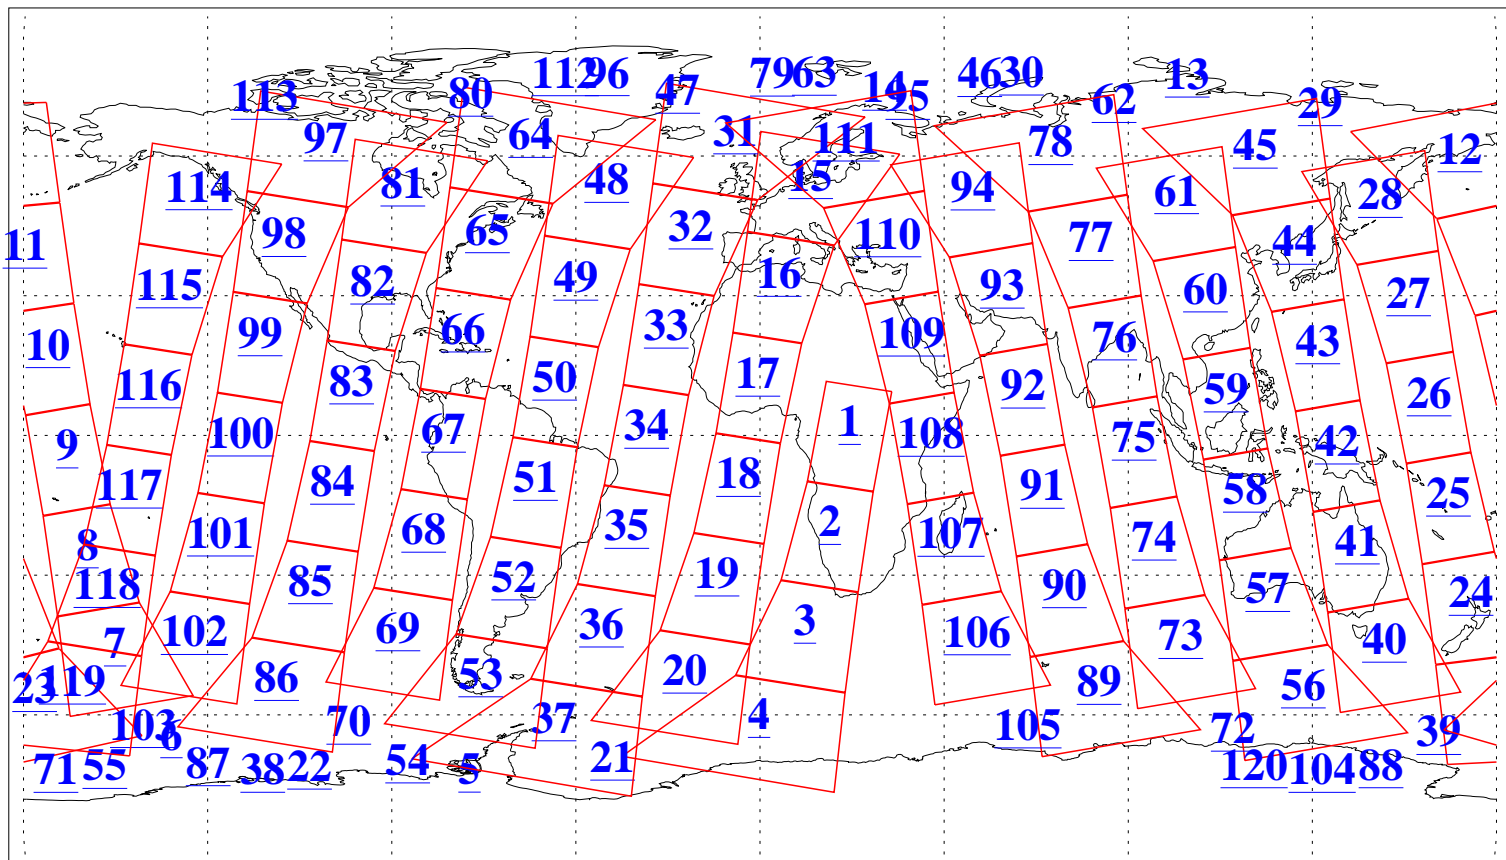

L1B Availability
AMSU Granules: 240
HSB Granules: 0
AIRS Granules: 240

20 Aug 2010
DoY 232
Aqua Day 3030
Granules: 1 to 120

Granules: 121 to 240

Legend: AMSU Available, HSB Available, AIRS Available

L1B Availability
AMSU Granules: 240
HSB Granules: 0
AIRS Granules: 240

20 Aug 2010
DoY 232
Aqua Day 3030

Ascending Granules

Descending Granules

Legend: AMSU Available, HSB Available, AIRS Available

L1B Availability
 AMSU Granules: 240
 HSB Granules: 0
 AIRS Granules: 240

20 Aug 2010
 DoY 232
 Aqua Day 3030

Northern Hemisphere Granules

Southern Hemisphere Granules

Legend: AMSU Available, HSB Available, AIRS Available