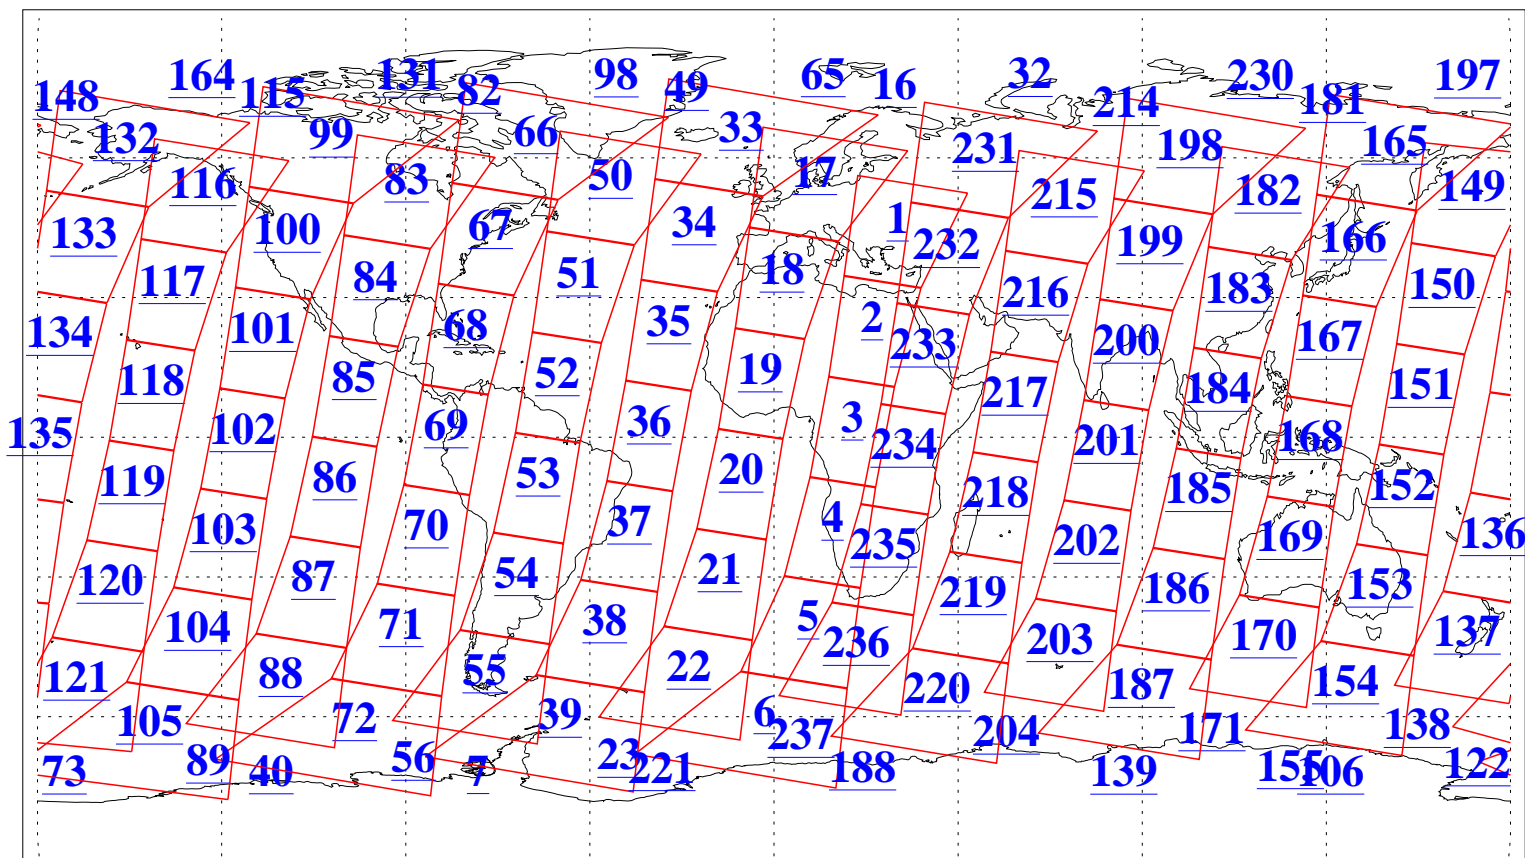

L1B Availability
 AMSU Granules: 240
 HSB Granules: 0
 AIRS Granules: 240

18 Aug 2010
 DoY 230
 Aqua Day 3028
 Granules: 1 to 120

Granules: 121 to 240

Legend: AMSU Available, HSB Available, AIRS Available

L1B Availability
AMSU Granules: 240
HSB Granules: 0
AIRS Granules: 240

18 Aug 2010
DoY 230
Aqua Day 3028
Ascending Granules

Descending Granules

Legend: AMSU Available, HSB Available, AIRS Available

L1B Availability
 AMSU Granules: 240
 HSB Granules: 0
 AIRS Granules: 240

18 Aug 2010
 DoY 230
 Aqua Day 3028

Northern Hemisphere Granules

Southern Hemisphere Granules

Legend: AMSU Available, HSB Available, AIRS Available