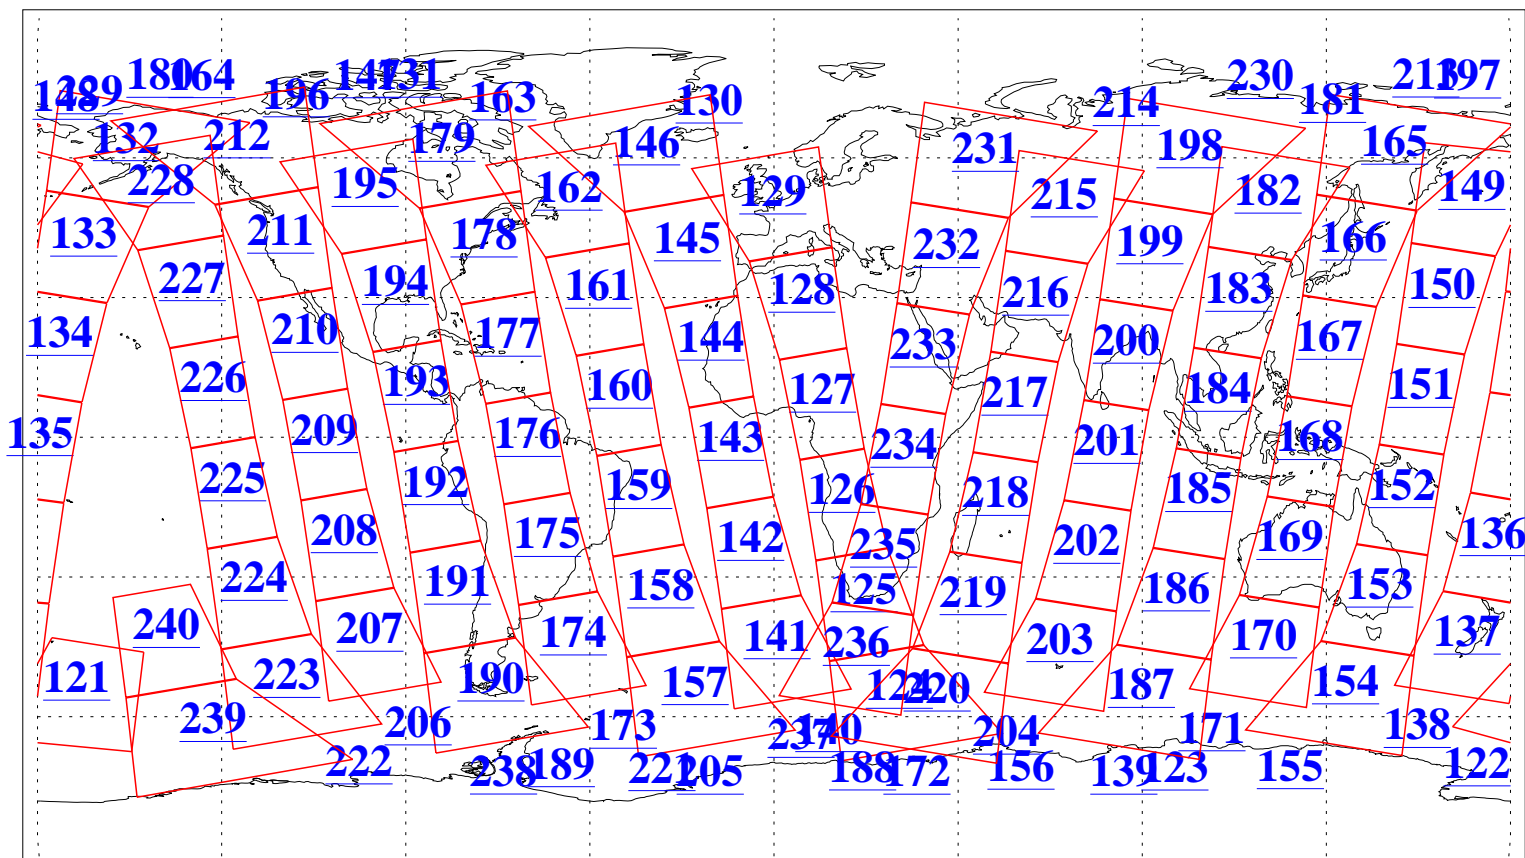

L1B Availability
 AMSU Granules: 240
 HSB Granules: 0
 AIRS Granules: 240

18 Aug 2010
 DoY 230
 Aqua Day 3028
 Granules: 1 to 120

Granules: 121 to 240

Legend: AMSU Available, HSB Available, AIRS Available

L1B Availability
AMSU Granules: 240
HSB Granules: 0
AIRS Granules: 240

18 Aug 2010
DoY 230
Aqua Day 3028
Ascending Granules

Descending Granules

Legend: AMSU Available, HSB Available, AIRS Available

L1B Availability
 AMSU Granules: 240
 HSB Granules: 0
 AIRS Granules: 240

18 Aug 2010
 DoY 230
 Aqua Day 3028

Northern Hemisphere Granules

Southern Hemisphere Granules

Legend: AMSU Available, HSB Available, AIRS Available