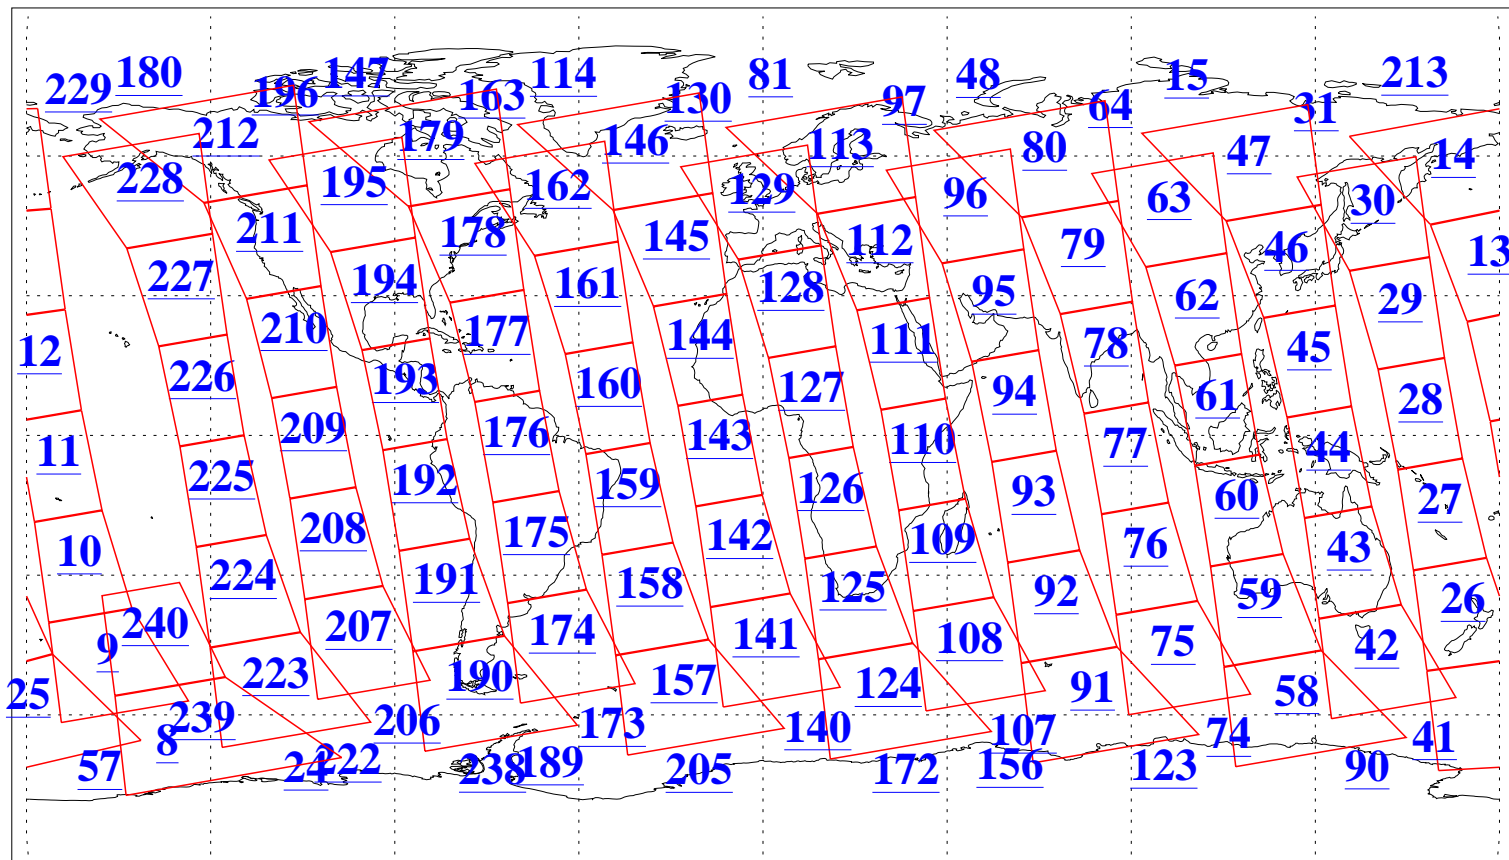

L1B Availability
 AMSU Granules: 240
 HSB Granules: 0
 AIRS Granules: 240

18 Aug 2010
 DoY 230
 Aqua Day 3028
 Granules: 1 to 120

Granules: 121 to 240

Legend: AMSU Available, HSB Available, AIRS Available

L1B Availability
AMSU Granules: 240
HSB Granules: 0
AIRS Granules: 240

18 Aug 2010
DoY 230
Aqua Day 3028
Ascending Granules

Descending Granules

Legend: AMSU Available, HSB Available, AIRS Available

L1B Availability
 AMSU Granules: 240
 HSB Granules: 0
 AIRS Granules: 240

18 Aug 2010
 DoY 230
 Aqua Day 3028

Northern Hemisphere Granules

Southern Hemisphere Granules

Legend: AMSU Available, HSB Available, AIRS Available