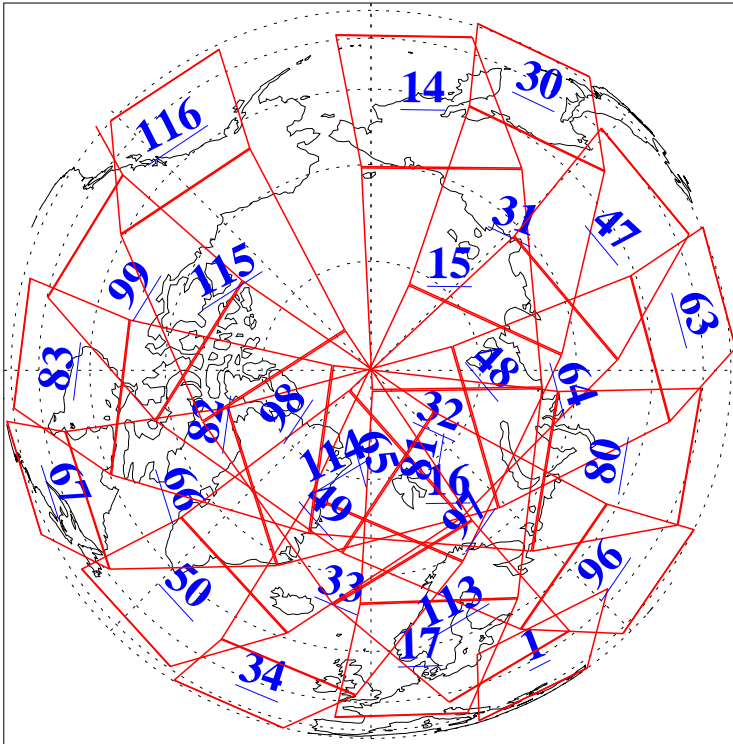

L1B Availability
 AMSU Granules: 240
 HSB Granules: 0
 AIRS Granules: 240

18 Aug 2010
 DoY 230
 Aqua Day 3028
 Granules: 1 to 120

Granules: 121 to 240

Legend: AMSU Available, HSB Available, AIRS Available

L1B Availability
AMSU Granules: 240
HSB Granules: 0
AIRS Granules: 240

18 Aug 2010
DoY 230
Aqua Day 3028
Ascending Granules

Descending Granules

Legend: AMSU Available, HSB Available, AIRS Available

L1B Availability
 AMSU Granules: 240
 HSB Granules: 0
 AIRS Granules: 240

18 Aug 2010
 DoY 230
 Aqua Day 3028

Northern Hemisphere Granules

Southern Hemisphere Granules

Legend: AMSU Available, HSB Available, AIRS Available