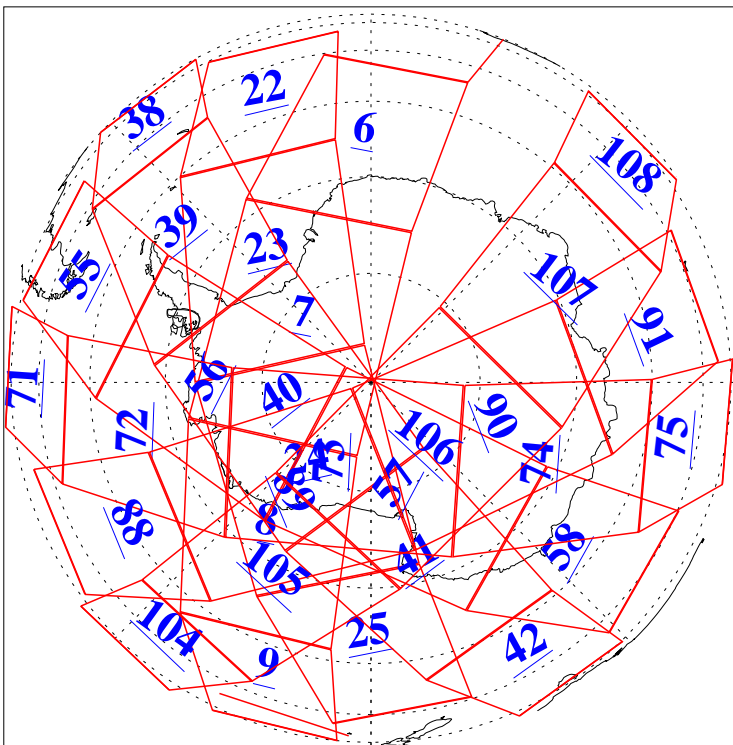

L1B Availability
 AMSU Granules: 240
 HSB Granules: 0
 AIRS Granules: 240

18 Aug 2010
 DoY 230
 Aqua Day 3028
 Granules: 1 to 120

Granules: 121 to 240

Legend: AMSU Available, HSB Available, AIRS Available

L1B Availability
AMSU Granules: 240
HSB Granules: 0
AIRS Granules: 240

18 Aug 2010
DoY 230
Aqua Day 3028
Ascending Granules

Descending Granules

Legend: AMSU Available, HSB Available, AIRS Available

L1B Availability
 AMSU Granules: 240
 HSB Granules: 0
 AIRS Granules: 240

18 Aug 2010
 DoY 230
 Aqua Day 3028

Northern Hemisphere Granules

Southern Hemisphere Granules

Legend: AMSU Available, HSB Available, AIRS Available