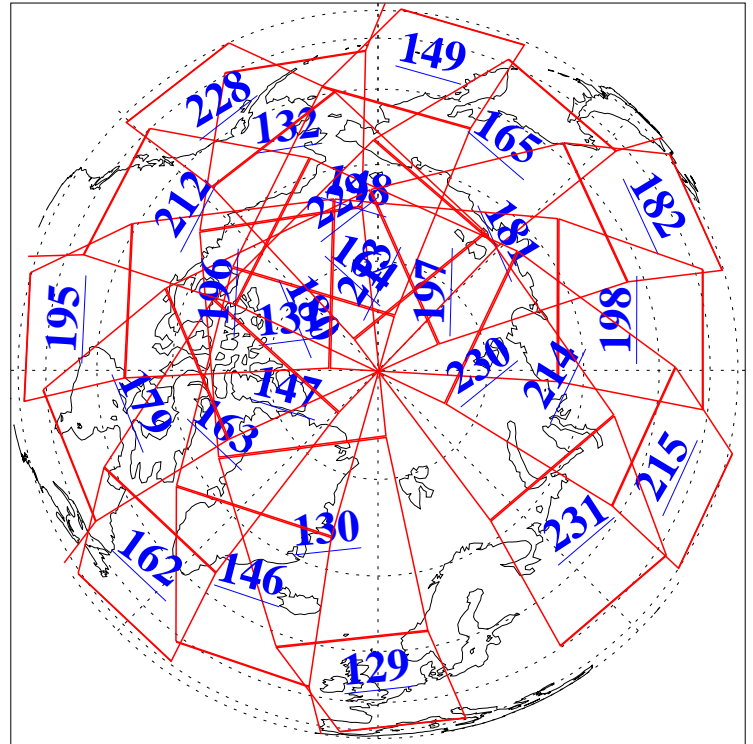

L1B Availability
 AMSU Granules: 240
 HSB Granules: 0
 AIRS Granules: 240

18 Aug 2010
 DoY 230
 Aqua Day 3028
 Granules: 1 to 120

Granules: 121 to 240

Legend: AMSU Available, HSB Available, AIRS Available

L1B Availability
AMSU Granules: 240
HSB Granules: 0
AIRS Granules: 240

18 Aug 2010
DoY 230
Aqua Day 3028
Ascending Granules

Descending Granules

Legend: AMSU Available, HSB Available, AIRS Available

L1B Availability
 AMSU Granules: 240
 HSB Granules: 0
 AIRS Granules: 240

18 Aug 2010
 DoY 230
 Aqua Day 3028

Northern Hemisphere Granules

Southern Hemisphere Granules

Legend: AMSU Available, HSB Available, AIRS Available