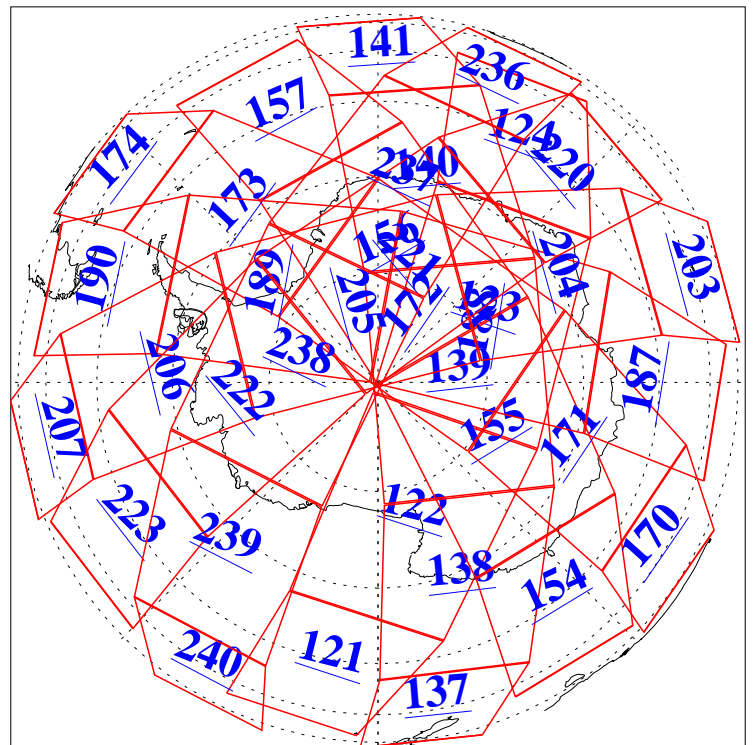

L1B Availability
 AMSU Granules: 240
 HSB Granules: 0
 AIRS Granules: 240

18 Aug 2010
 DoY 230
 Aqua Day 3028
 Granules: 1 to 120

Granules: 121 to 240

Legend: AMSU Available, HSB Available, AIRS Available

L1B Availability
AMSU Granules: 240
HSB Granules: 0
AIRS Granules: 240

18 Aug 2010
DoY 230
Aqua Day 3028
Ascending Granules

Descending Granules

Legend: AMSU Available, HSB Available, AIRS Available

L1B Availability
 AMSU Granules: 240
 HSB Granules: 0
 AIRS Granules: 240

18 Aug 2010
 DoY 230
 Aqua Day 3028

Northern Hemisphere Granules

Southern Hemisphere Granules

Legend: AMSU Available, HSB Available, AIRS Available