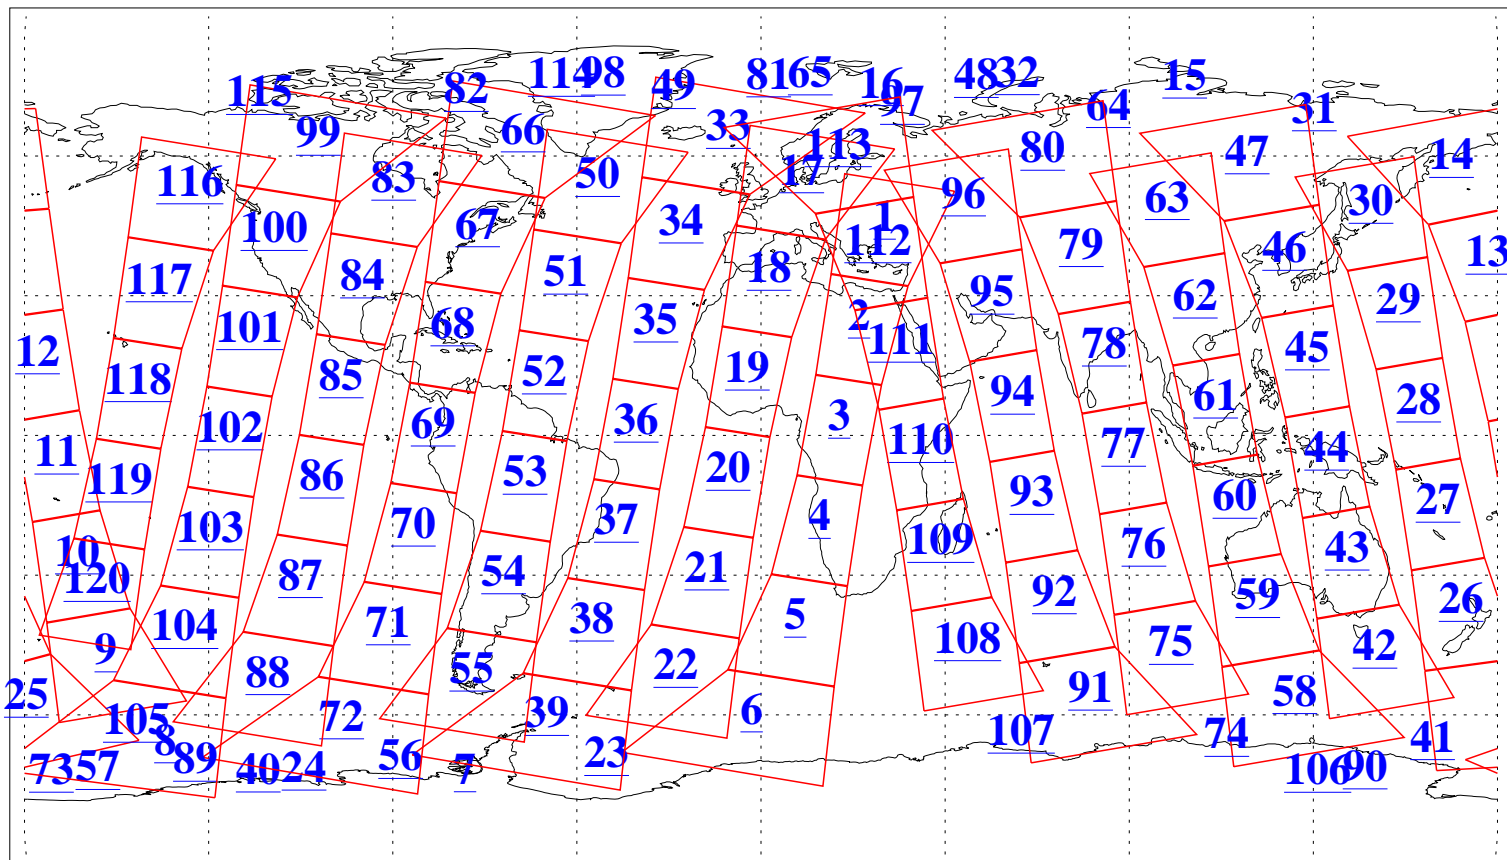

L1B Availability
 AMSU Granules: 240
 HSB Granules: 0
 AIRS Granules: 240

18 Aug 2010
 DoY 230
 Aqua Day 3028
 Granules: 1 to 120

Granules: 121 to 240

Legend: AMSU Available, HSB Available, AIRS Available

L1B Availability
AMSU Granules: 240
HSB Granules: 0
AIRS Granules: 240

18 Aug 2010
DoY 230
Aqua Day 3028
Ascending Granules

Descending Granules

Legend: AMSU Available, HSB Available, AIRS Available

L1B Availability
 AMSU Granules: 240
 HSB Granules: 0
 AIRS Granules: 240

18 Aug 2010
 DoY 230
 Aqua Day 3028

Northern Hemisphere Granules

Southern Hemisphere Granules

Legend: AMSU Available, HSB Available, AIRS Available