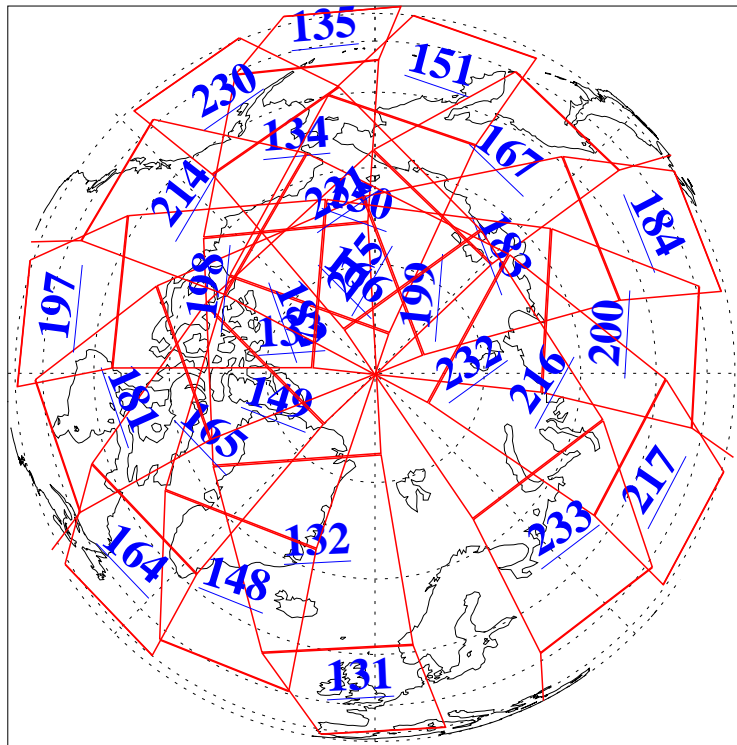

L1B Availability
AMSU Granules: 240
HSB Granules: 0
AIRS Granules: 240

16 Aug 2010
DoY 228
Aqua Day 3026
Granules: 1 to 120

Granules: 121 to 240

Legend: AMSU Available, HSB Available, AIRS Available

L1B Availability
AMSU Granules: 240
HSB Granules: 0
AIRS Granules: 240

16 Aug 2010
DoY 228
Aqua Day 3026

Ascending Granules

Descending Granules

Legend: AMSU Available, HSB Available, AIRS Available

L1B Availability
 AMSU Granules: 240
 HSB Granules: 0
 AIRS Granules: 240

16 Aug 2010
 DoY 228
 Aqua Day 3026

Northern Hemisphere Granules

Southern Hemisphere Granules

Legend: AMSU Available, ~~HSB Available~~, **AIRS Available**