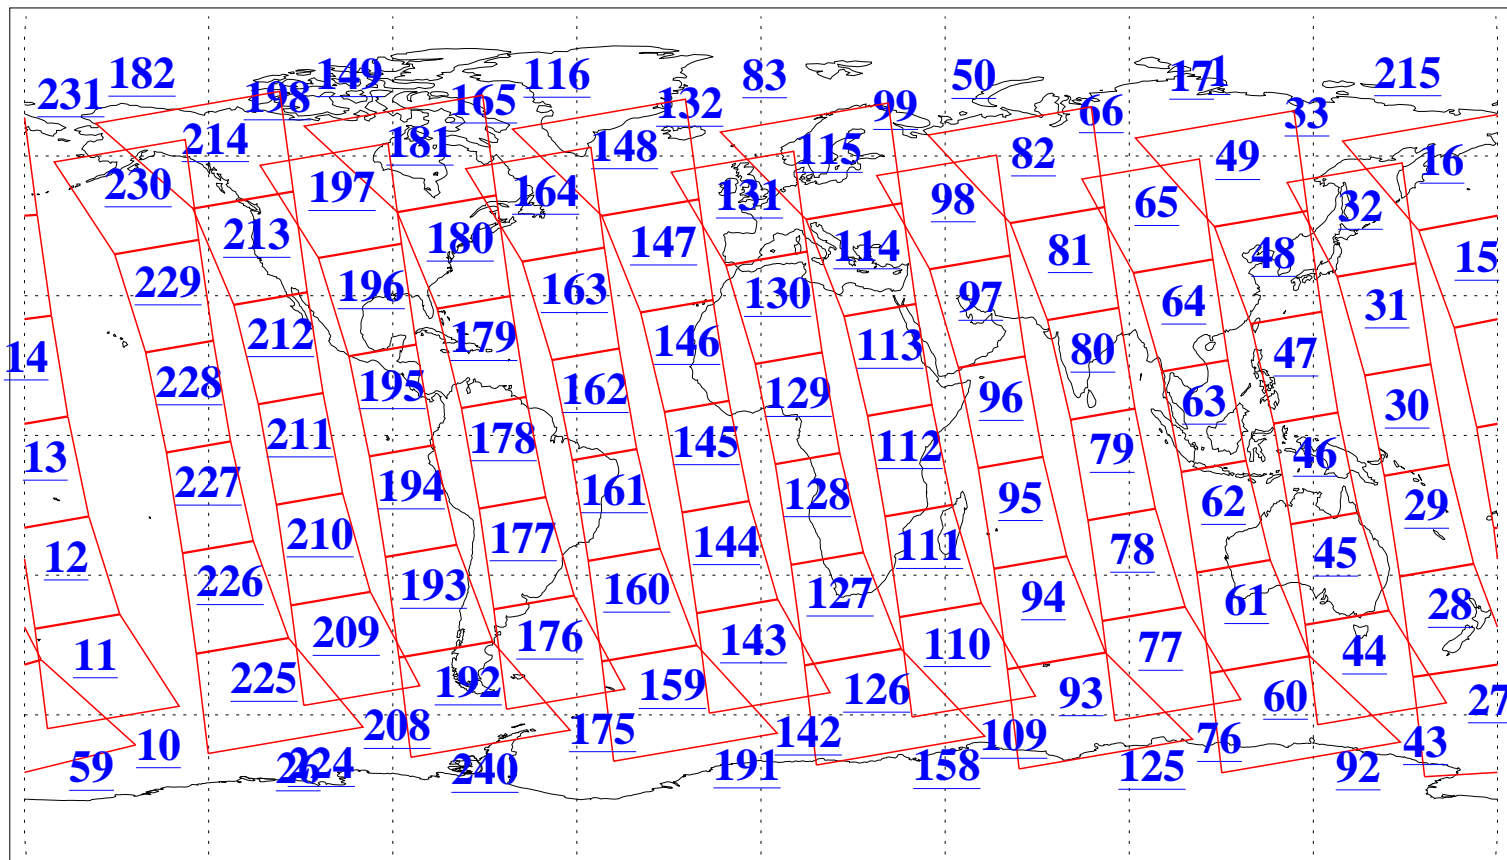

L1B Availability
AMSU Granules: 240
HSB Granules: 0
AIRS Granules: 240

16 Aug 2010
DoY 228
Aqua Day 3026
Granules: 1 to 120

Granules: 121 to 240

Legend: AMSU Available, HSB Available, AIRS Available

L1B Availability
AMSU Granules: 240
HSB Granules: 0
AIRS Granules: 240

16 Aug 2010
DoY 228
Aqua Day 3026

Ascending Granules

Descending Granules

Legend: AMSU Available, HSB Available, AIRS Available

L1B Availability
 AMSU Granules: 240
 HSB Granules: 0
 AIRS Granules: 240

16 Aug 2010
 DoY 228
 Aqua Day 3026

Northern Hemisphere Granules

Southern Hemisphere Granules

Legend: AMSU Available, ~~HSB Available~~, **AIRS Available**