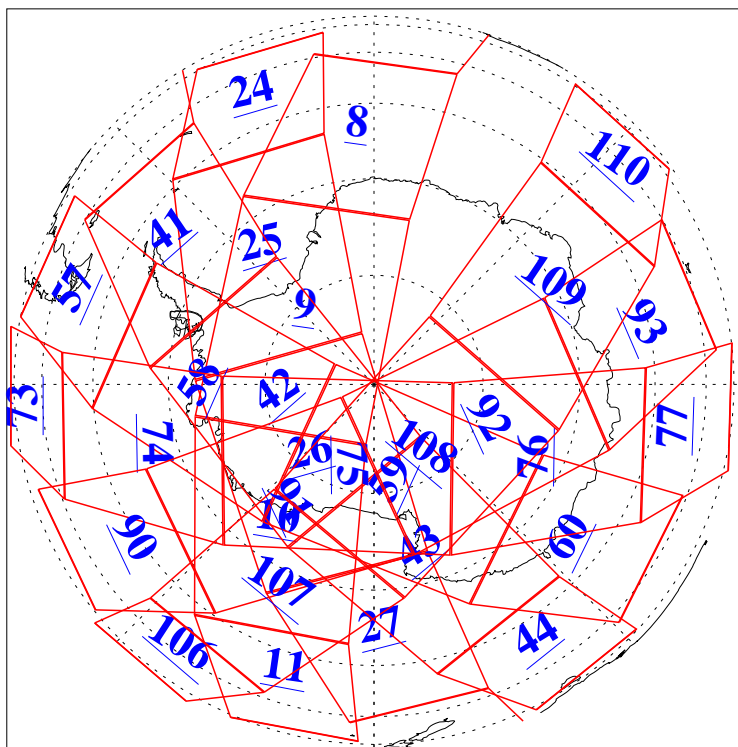

L1B Availability
AMSU Granules: 240
HSB Granules: 0
AIRS Granules: 240

16 Aug 2010
DoY 228
Aqua Day 3026
Granules: 1 to 120

Granules: 121 to 240

Legend: AMSU Available, HSB Available, AIRS Available

L1B Availability
AMSU Granules: 240
HSB Granules: 0
AIRS Granules: 240

16 Aug 2010
DoY 228
Aqua Day 3026

Ascending Granules

Descending Granules

Legend: AMSU Available, HSB Available, AIRS Available

L1B Availability
 AMSU Granules: 240
 HSB Granules: 0
 AIRS Granules: 240

16 Aug 2010
 DoY 228
 Aqua Day 3026

Northern Hemisphere Granules

Southern Hemisphere Granules

Legend: AMSU Available, ~~HSB Available~~, **AIRS Available**