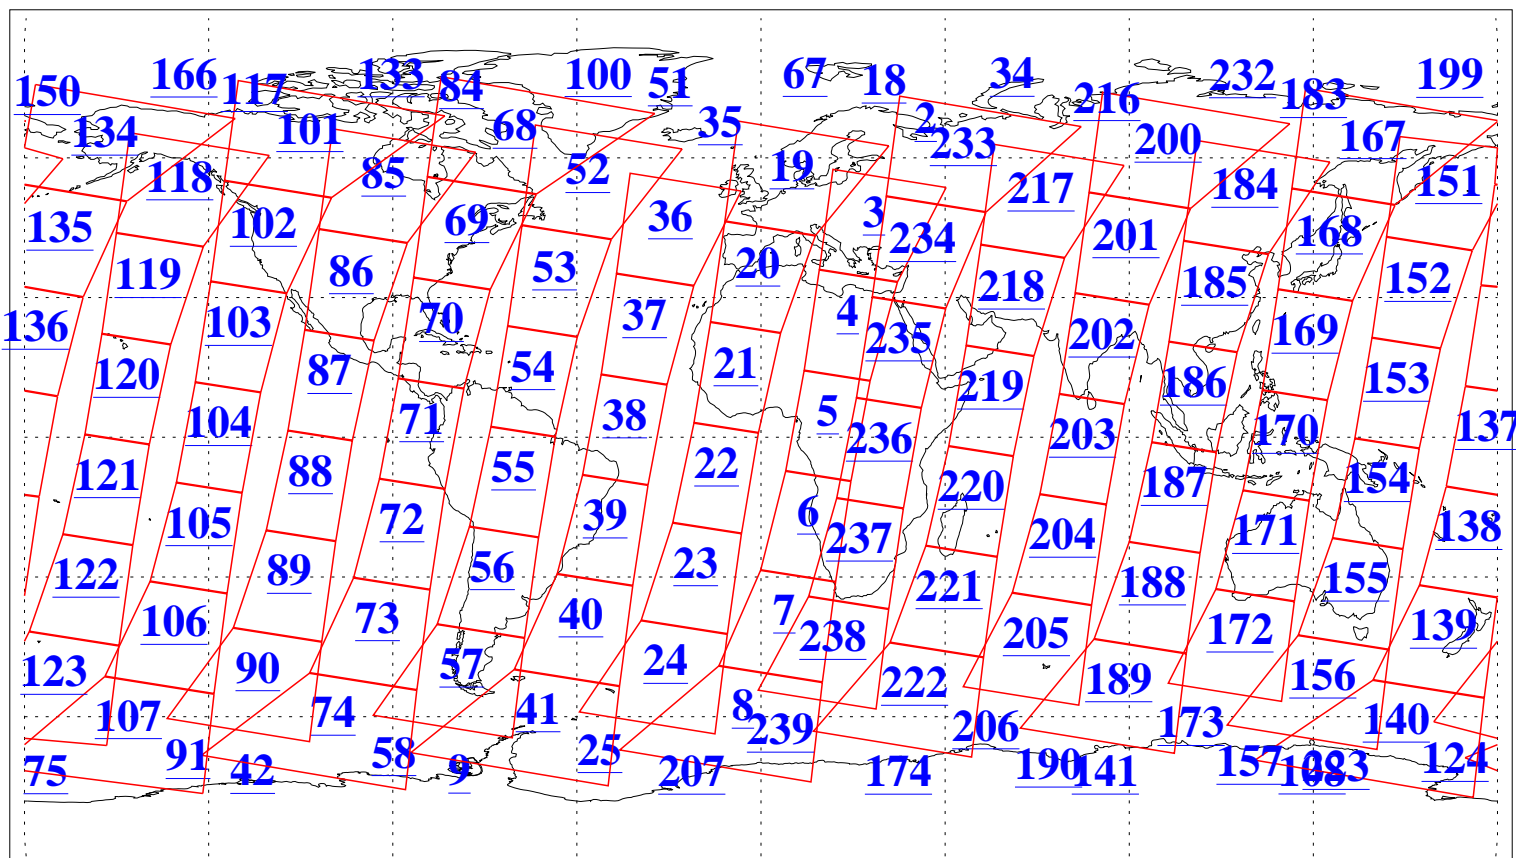

L1B Availability
AMSU Granules: 240
HSB Granules: 0
AIRS Granules: 240

16 Aug 2010
DoY 228
Aqua Day 3026
Granules: 1 to 120

Granules: 121 to 240

Legend: AMSU Available, HSB Available, AIRS Available

L1B Availability
AMSU Granules: 240
HSB Granules: 0
AIRS Granules: 240

16 Aug 2010
DoY 228
Aqua Day 3026

Ascending Granules

Descending Granules

Legend: AMSU Available, HSB Available, AIRS Available

L1B Availability
 AMSU Granules: 240
 HSB Granules: 0
 AIRS Granules: 240

16 Aug 2010
 DoY 228
 Aqua Day 3026

Northern Hemisphere Granules

Southern Hemisphere Granules

Legend: AMSU Available, ~~HSB Available~~, **AIRS Available**