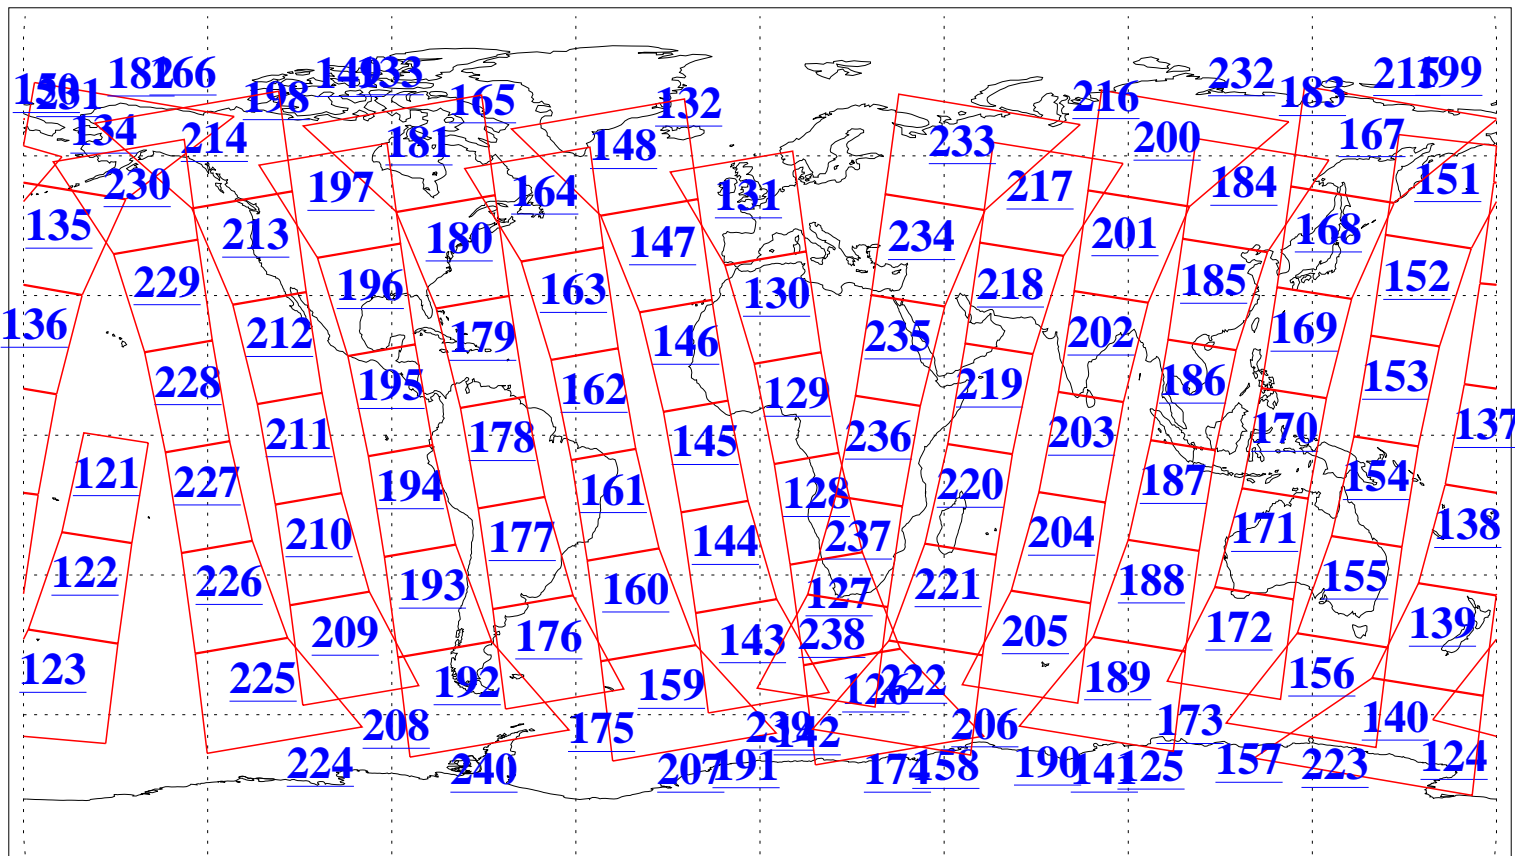

L1B Availability
AMSU Granules: 240
HSB Granules: 0
AIRS Granules: 240

16 Aug 2010
DoY 228
Aqua Day 3026
Granules: 1 to 120

Granules: 121 to 240

Legend: AMSU Available, HSB Available, AIRS Available

L1B Availability
AMSU Granules: 240
HSB Granules: 0
AIRS Granules: 240

16 Aug 2010
DoY 228
Aqua Day 3026

Ascending Granules

Descending Granules

Legend: AMSU Available, HSB Available, AIRS Available

L1B Availability
 AMSU Granules: 240
 HSB Granules: 0
 AIRS Granules: 240

16 Aug 2010
 DoY 228
 Aqua Day 3026

Northern Hemisphere Granules

Southern Hemisphere Granules

Legend: AMSU Available, ~~HSB Available~~, **AIRS Available**