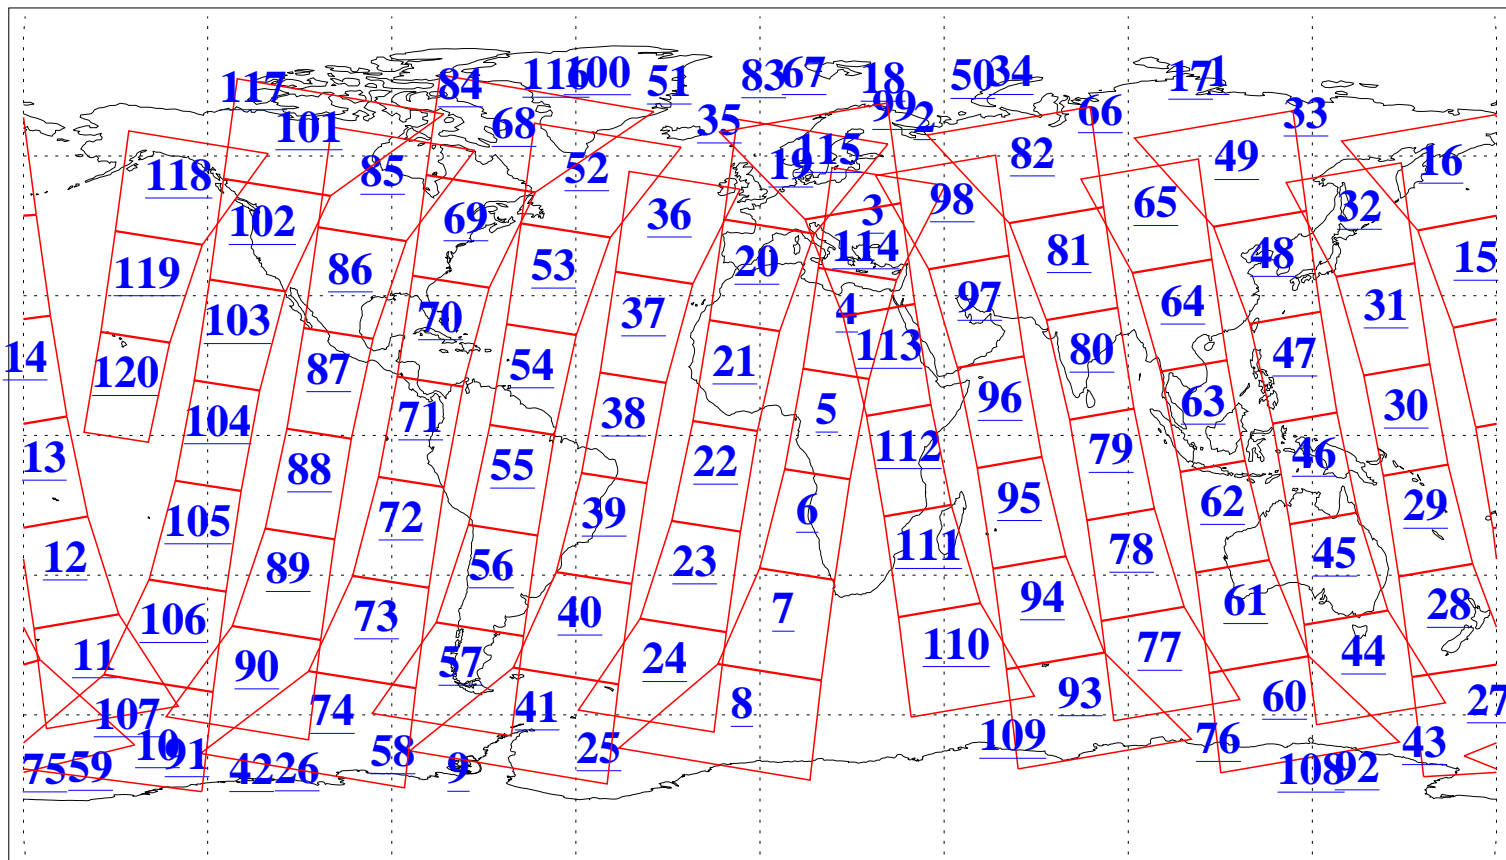

L1B Availability
AMSU Granules: 240
HSB Granules: 0
AIRS Granules: 240

16 Aug 2010
DoY 228
Aqua Day 3026
Granules: 1 to 120

Granules: 121 to 240

Legend: AMSU Available, HSB Available, AIRS Available

L1B Availability
AMSU Granules: 240
HSB Granules: 0
AIRS Granules: 240

16 Aug 2010
DoY 228
Aqua Day 3026

Ascending Granules

Descending Granules

Legend: AMSU Available, HSB Available, AIRS Available

L1B Availability
 AMSU Granules: 240
 HSB Granules: 0
 AIRS Granules: 240

16 Aug 2010
 DoY 228
 Aqua Day 3026

Northern Hemisphere Granules

Southern Hemisphere Granules

Legend: AMSU Available, ~~HSB Available~~, **AIRS Available**