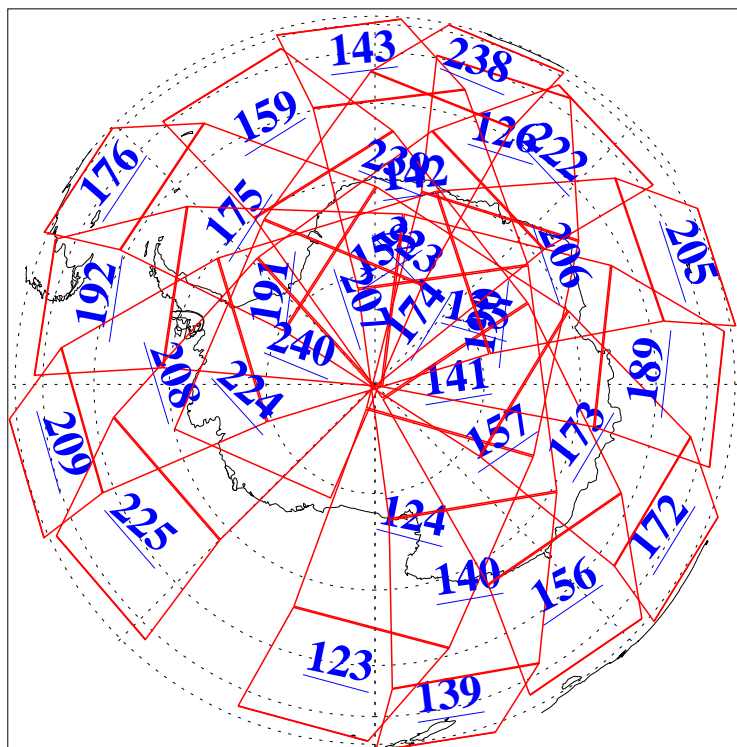

L1B Availability
AMSU Granules: 240
HSB Granules: 0
AIRS Granules: 240

16 Aug 2010
DoY 228
Aqua Day 3026
Granules: 1 to 120

Granules: 121 to 240

Legend: AMSU Available, HSB Available, AIRS Available

L1B Availability
AMSU Granules: 240
HSB Granules: 0
AIRS Granules: 240

16 Aug 2010
DoY 228
Aqua Day 3026

Ascending Granules

Descending Granules

Legend: AMSU Available, HSB Available, AIRS Available

L1B Availability
 AMSU Granules: 240
 HSB Granules: 0
 AIRS Granules: 240

16 Aug 2010
 DoY 228
 Aqua Day 3026

Northern Hemisphere Granules

Southern Hemisphere Granules

Legend: AMSU Available, ~~HSB Available~~, **AIRS Available**