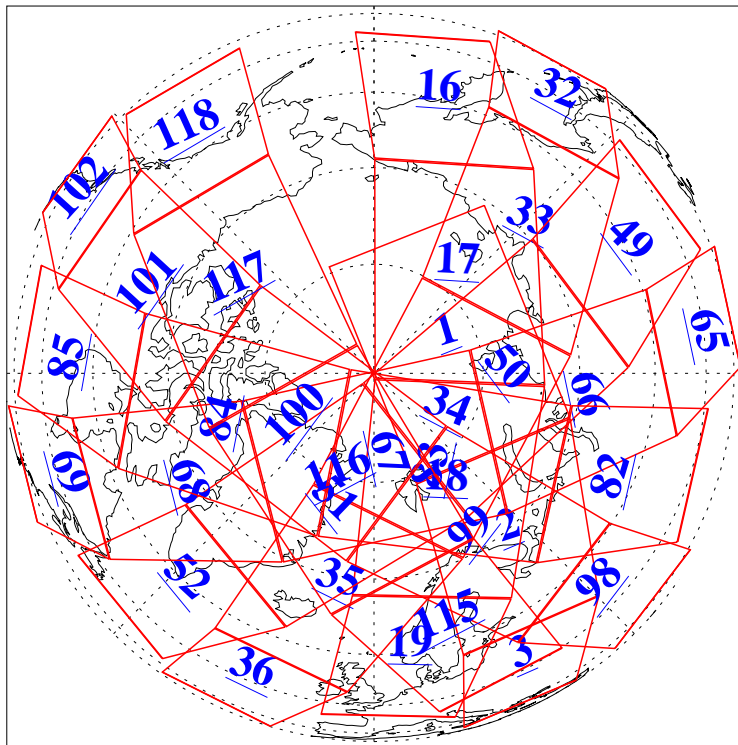

L1B Availability
AMSU Granules: 240
HSB Granules: 0
AIRS Granules: 240

16 Aug 2010
DoY 228
Aqua Day 3026
Granules: 1 to 120

Granules: 121 to 240

Legend: AMSU Available, HSB Available, AIRS Available

L1B Availability
AMSU Granules: 240
HSB Granules: 0
AIRS Granules: 240

16 Aug 2010
DoY 228
Aqua Day 3026

Ascending Granules

Descending Granules

Legend: AMSU Available, HSB Available, AIRS Available

L1B Availability
 AMSU Granules: 240
 HSB Granules: 0
 AIRS Granules: 240

16 Aug 2010
 DoY 228
 Aqua Day 3026

Northern Hemisphere Granules

Southern Hemisphere Granules

Legend: AMSU Available, ~~HSB Available~~, **AIRS Available**