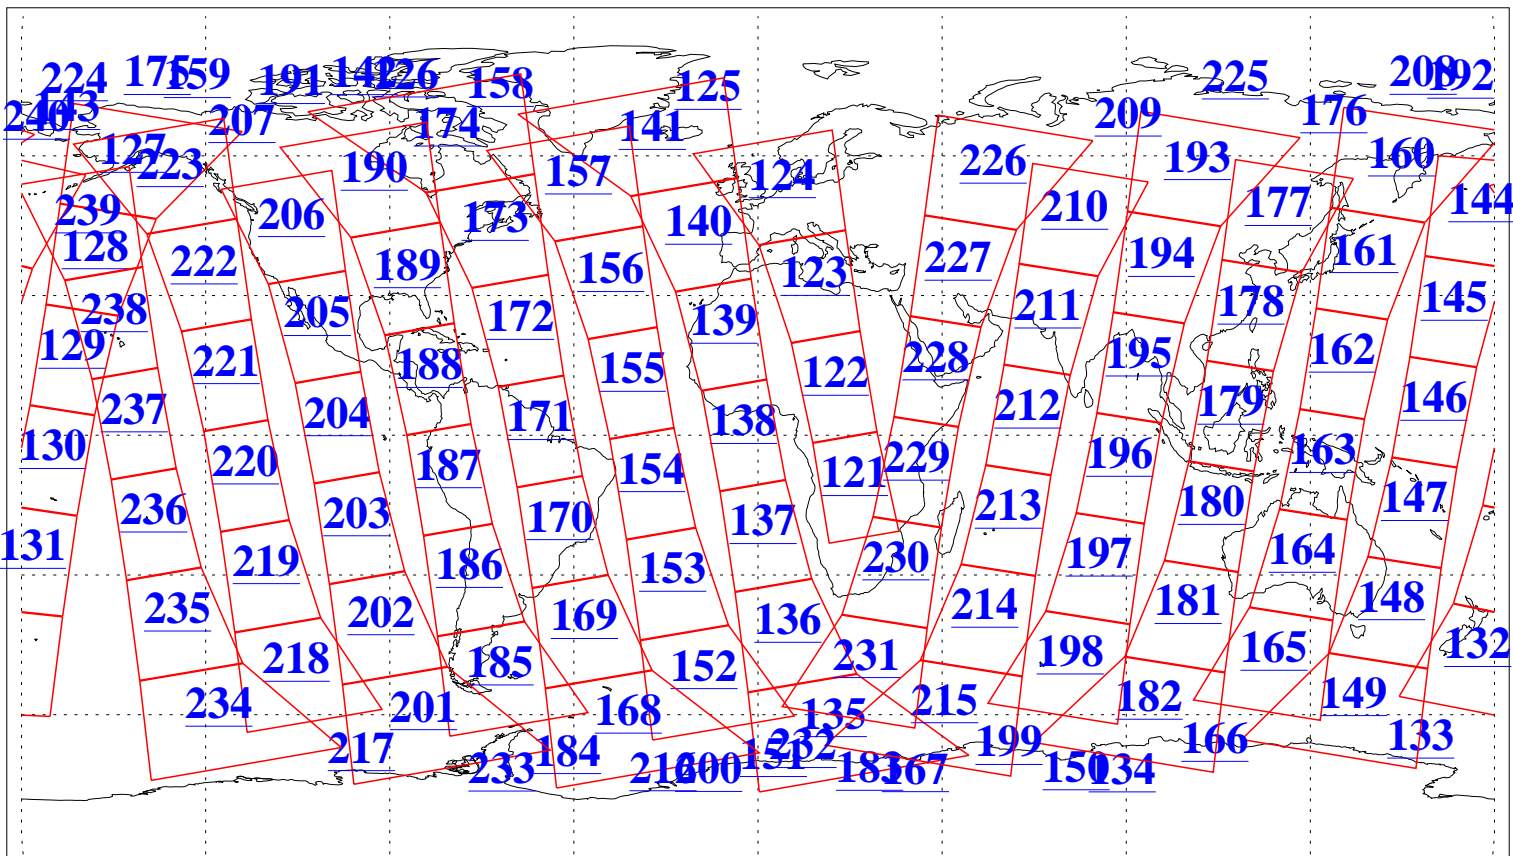

L1B Availability
AMSU Granules: 240
HSB Granules: 0
AIRS Granules: 240

15 Aug 2010
DoY 227
Aqua Day 3025
Granules: 1 to 120

Granules: 121 to 240

Legend: AMSU Available, HSB Available, AIRS Available

L1B Availability
AMSU Granules: 240
HSB Granules: 0
AIRS Granules: 240

15 Aug 2010
DoY 227
Aqua Day 3025

Ascending Granules

Descending Granules

Legend: AMSU Available, HSB Available, AIRS Available

L1B Availability
 AMSU Granules: 240
 HSB Granules: 0
 AIRS Granules: 240

15 Aug 2010
 DoY 227
 Aqua Day 3025

Northern Hemisphere Granules

Southern Hemisphere Granules

Legend: AMSU Available, HSB Available, AIRS Available