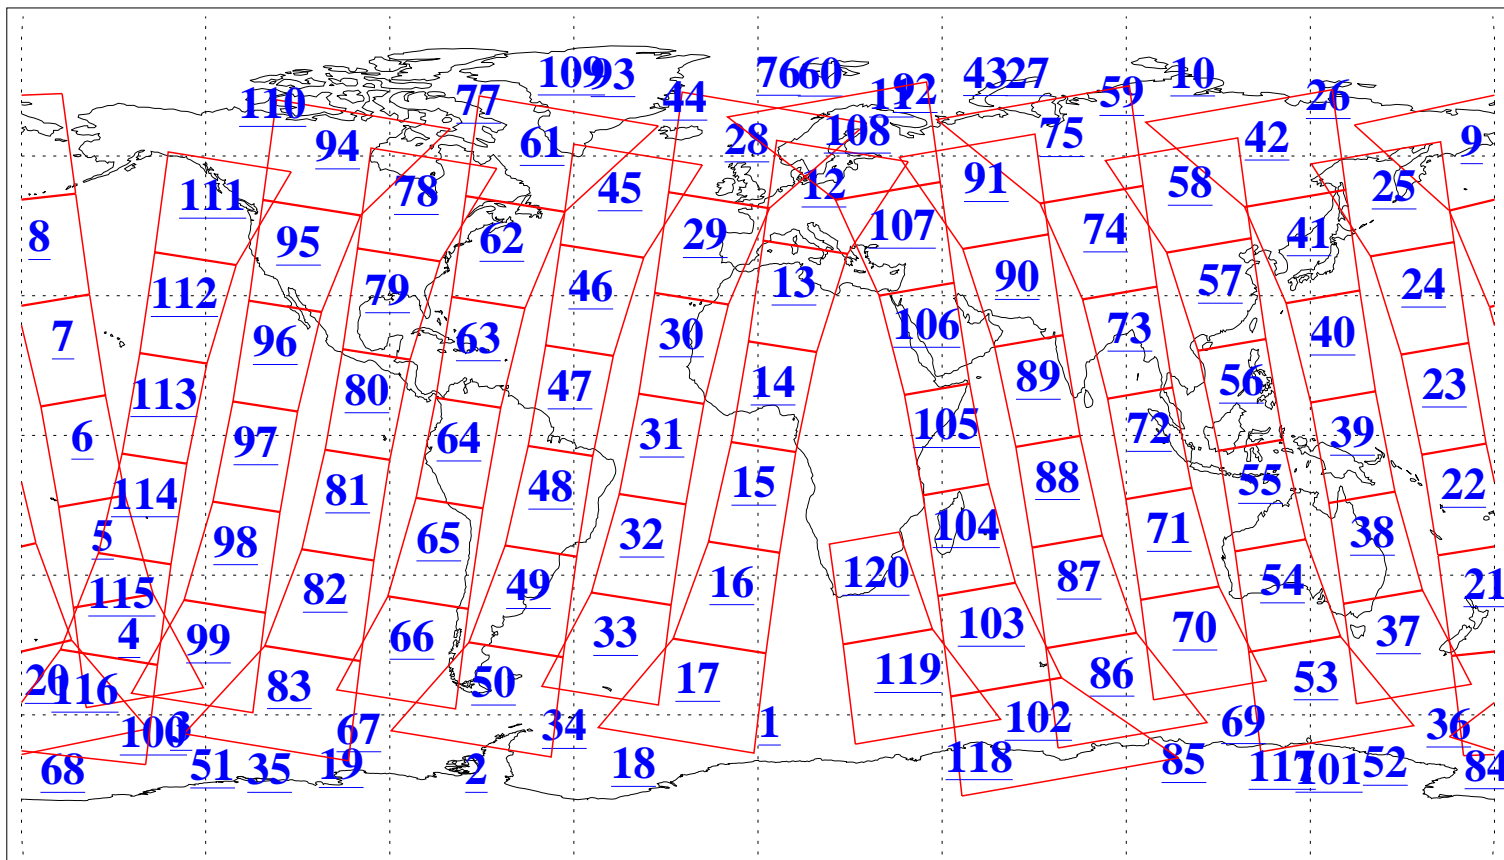

L1B Availability
AMSU Granules: 240
HSB Granules: 0
AIRS Granules: 240

15 Aug 2010
DoY 227
Aqua Day 3025
Granules: 1 to 120

Granules: 121 to 240

Legend: AMSU Available, HSB Available, AIRS Available

L1B Availability
AMSU Granules: 240
HSB Granules: 0
AIRS Granules: 240

15 Aug 2010
DoY 227
Aqua Day 3025

Ascending Granules

Descending Granules

Legend: AMSU Available, HSB Available, AIRS Available

L1B Availability
 AMSU Granules: 240
 HSB Granules: 0
 AIRS Granules: 240

15 Aug 2010
 DoY 227
 Aqua Day 3025

Northern Hemisphere Granules

Southern Hemisphere Granules

Legend: AMSU Available, HSB Available, AIRS Available