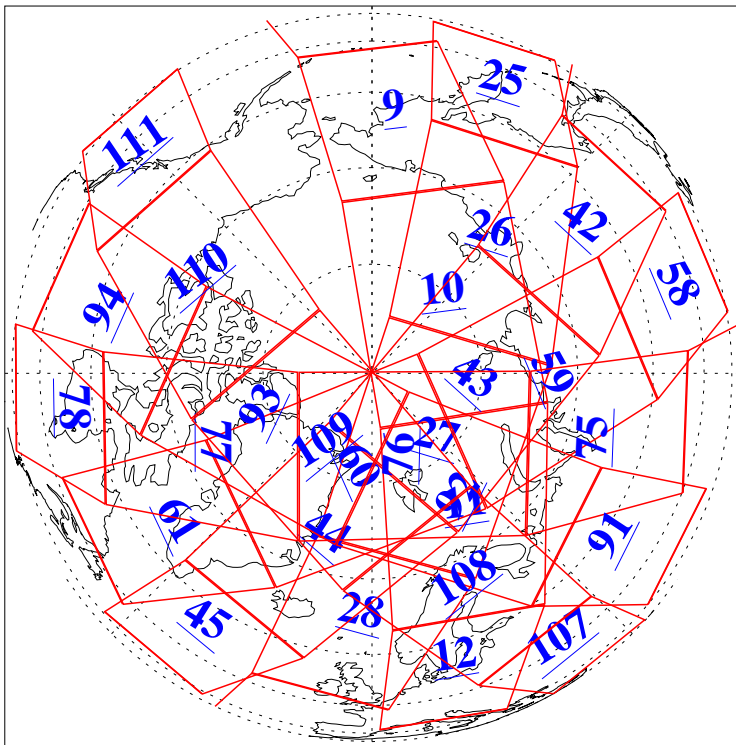

L1B Availability
AMSU Granules: 240
HSB Granules: 0
AIRS Granules: 240

15 Aug 2010
DoY 227
Aqua Day 3025
Granules: 1 to 120

Granules: 121 to 240

Legend: AMSU Available, HSB Available, AIRS Available

L1B Availability
AMSU Granules: 240
HSB Granules: 0
AIRS Granules: 240

15 Aug 2010
DoY 227
Aqua Day 3025

Ascending Granules

Descending Granules

Legend: AMSU Available, HSB Available, AIRS Available

L1B Availability
 AMSU Granules: 240
 HSB Granules: 0
 AIRS Granules: 240

15 Aug 2010
 DoY 227
 Aqua Day 3025

Northern Hemisphere Granules

Southern Hemisphere Granules

Legend: AMSU Available, HSB Available, AIRS Available