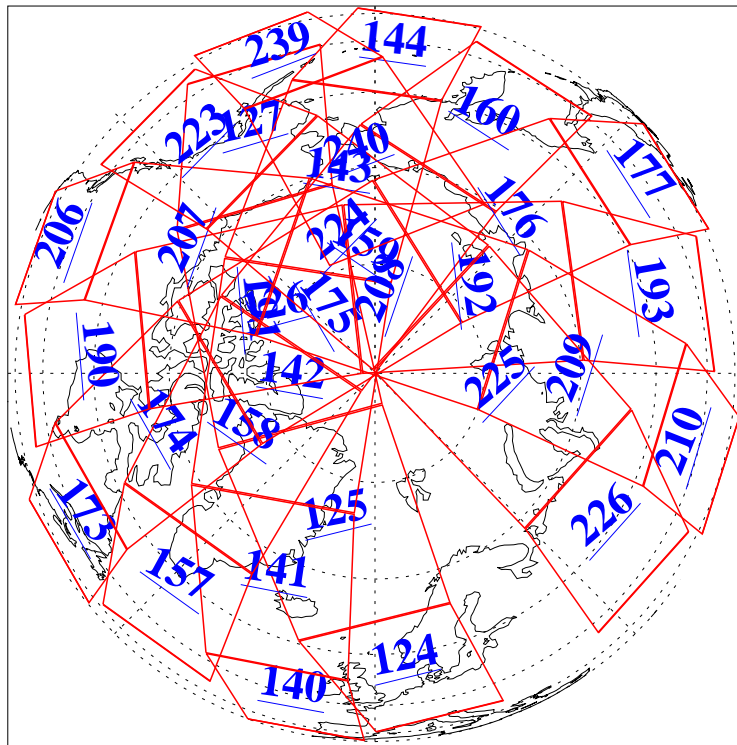

L1B Availability
AMSU Granules: 240
HSB Granules: 0
AIRS Granules: 240

15 Aug 2010
DoY 227
Aqua Day 3025
Granules: 1 to 120

Granules: 121 to 240

Legend: AMSU Available, HSB Available, AIRS Available

L1B Availability
AMSU Granules: 240
HSB Granules: 0
AIRS Granules: 240

15 Aug 2010
DoY 227
Aqua Day 3025

Ascending Granules

Descending Granules

Legend: AMSU Available, HSB Available, AIRS Available

L1B Availability
 AMSU Granules: 240
 HSB Granules: 0
 AIRS Granules: 240

15 Aug 2010
 DoY 227
 Aqua Day 3025

Northern Hemisphere Granules

Southern Hemisphere Granules

Legend: AMSU Available, HSB Available, AIRS Available