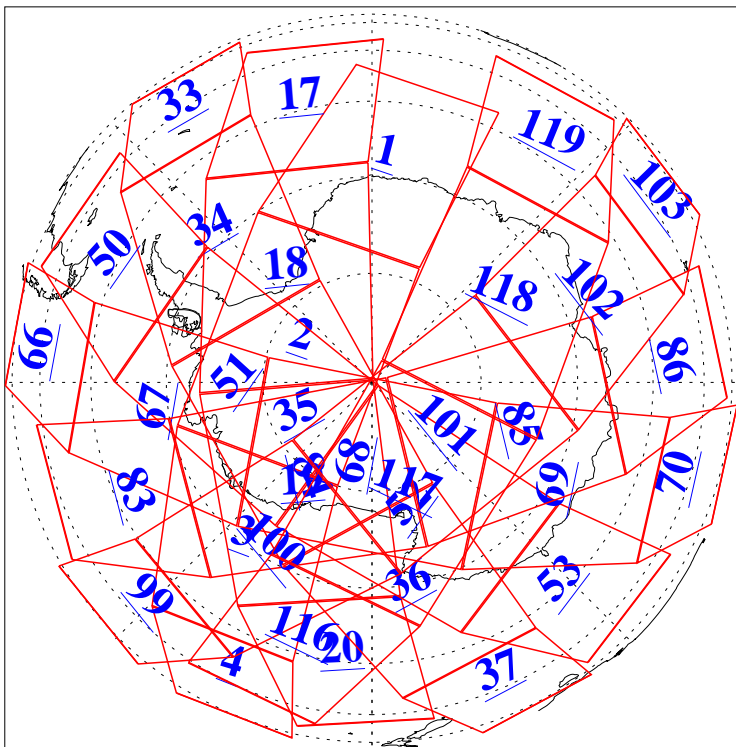

L1B Availability
AMSU Granules: 240
HSB Granules: 0
AIRS Granules: 240

15 Aug 2010
DoY 227
Aqua Day 3025
Granules: 1 to 120

Granules: 121 to 240

Legend: AMSU Available, HSB Available, AIRS Available

L1B Availability
AMSU Granules: 240
HSB Granules: 0
AIRS Granules: 240

15 Aug 2010
DoY 227
Aqua Day 3025

Ascending Granules

Descending Granules

Legend: AMSU Available, HSB Available, AIRS Available

L1B Availability
 AMSU Granules: 240
 HSB Granules: 0
 AIRS Granules: 240

15 Aug 2010
 DoY 227
 Aqua Day 3025

Northern Hemisphere Granules

Southern Hemisphere Granules

Legend: AMSU Available, HSB Available, AIRS Available