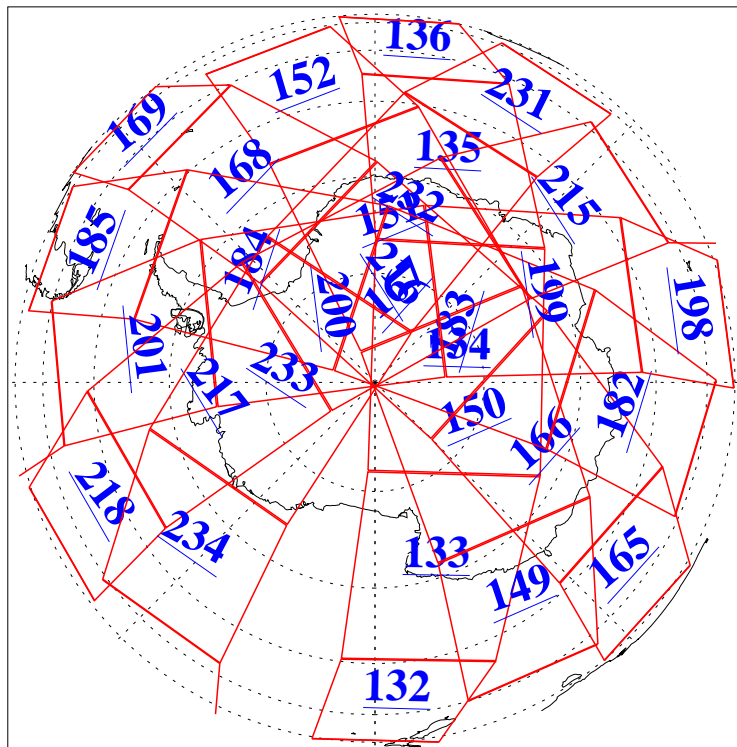

L1B Availability
AMSU Granules: 240
HSB Granules: 0
AIRS Granules: 240

15 Aug 2010
DoY 227
Aqua Day 3025
Granules: 1 to 120

Granules: 121 to 240

Legend: AMSU Available, HSB Available, AIRS Available

L1B Availability
AMSU Granules: 240
HSB Granules: 0
AIRS Granules: 240

15 Aug 2010
DoY 227
Aqua Day 3025

Ascending Granules

Descending Granules

Legend: AMSU Available, HSB Available, AIRS Available

L1B Availability
 AMSU Granules: 240
 HSB Granules: 0
 AIRS Granules: 240

15 Aug 2010
 DoY 227
 Aqua Day 3025

Northern Hemisphere Granules

Southern Hemisphere Granules

Legend: AMSU Available, HSB Available, AIRS Available