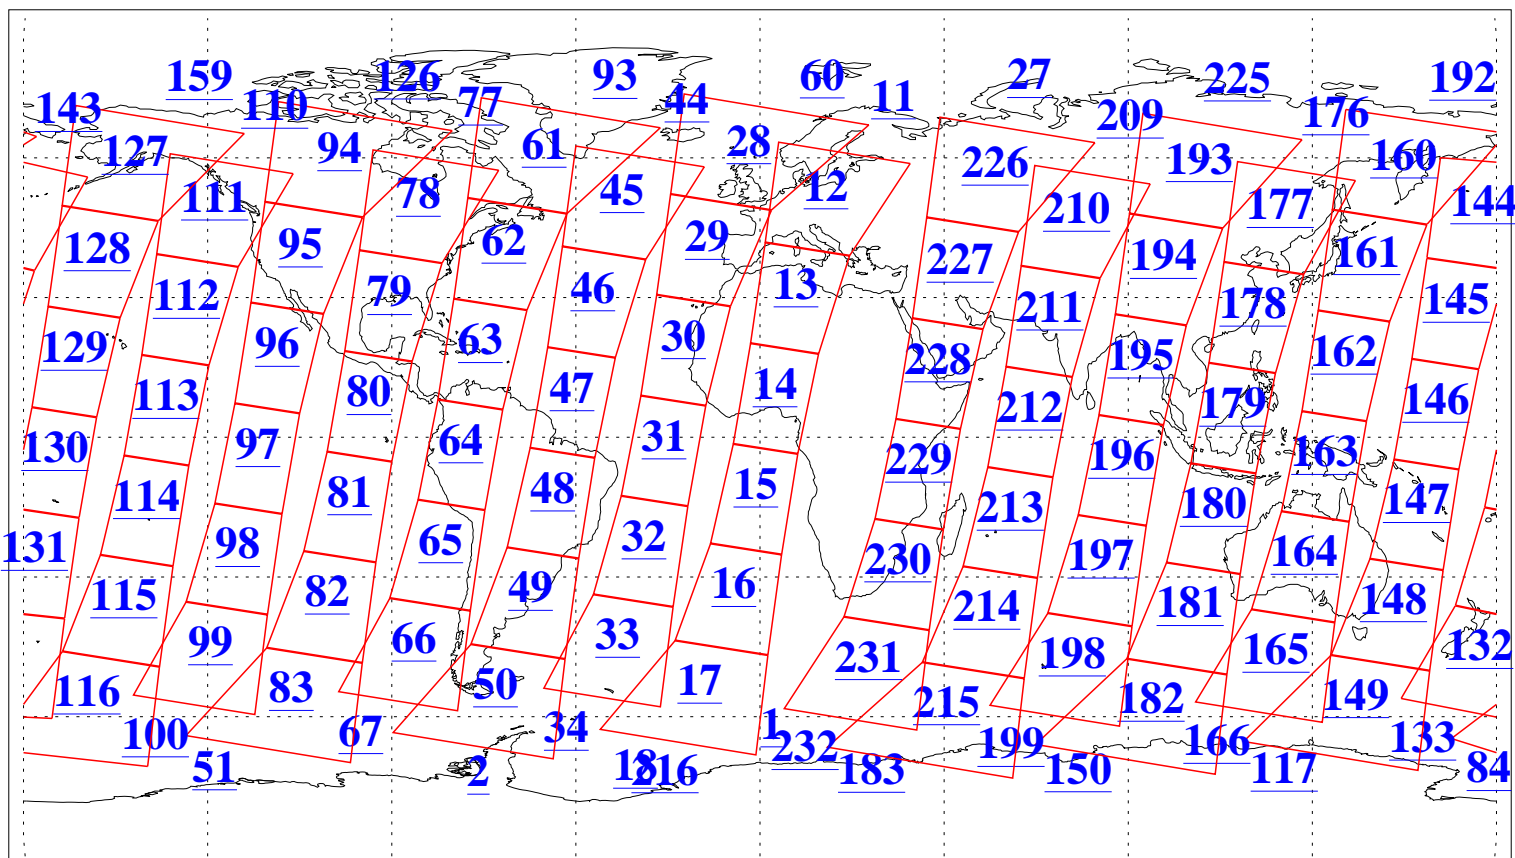

L1B Availability
AMSU Granules: 240
HSB Granules: 0
AIRS Granules: 240

15 Aug 2010
DoY 227
Aqua Day 3025
Granules: 1 to 120

Granules: 121 to 240

Legend: AMSU Available, HSB Available, AIRS Available

L1B Availability
AMSU Granules: 240
HSB Granules: 0
AIRS Granules: 240

15 Aug 2010
DoY 227
Aqua Day 3025

Ascending Granules

Descending Granules

Legend: AMSU Available, HSB Available, AIRS Available

L1B Availability
 AMSU Granules: 240
 HSB Granules: 0
 AIRS Granules: 240

15 Aug 2010
 DoY 227
 Aqua Day 3025

Northern Hemisphere Granules

Southern Hemisphere Granules

Legend: AMSU Available, HSB Available, AIRS Available