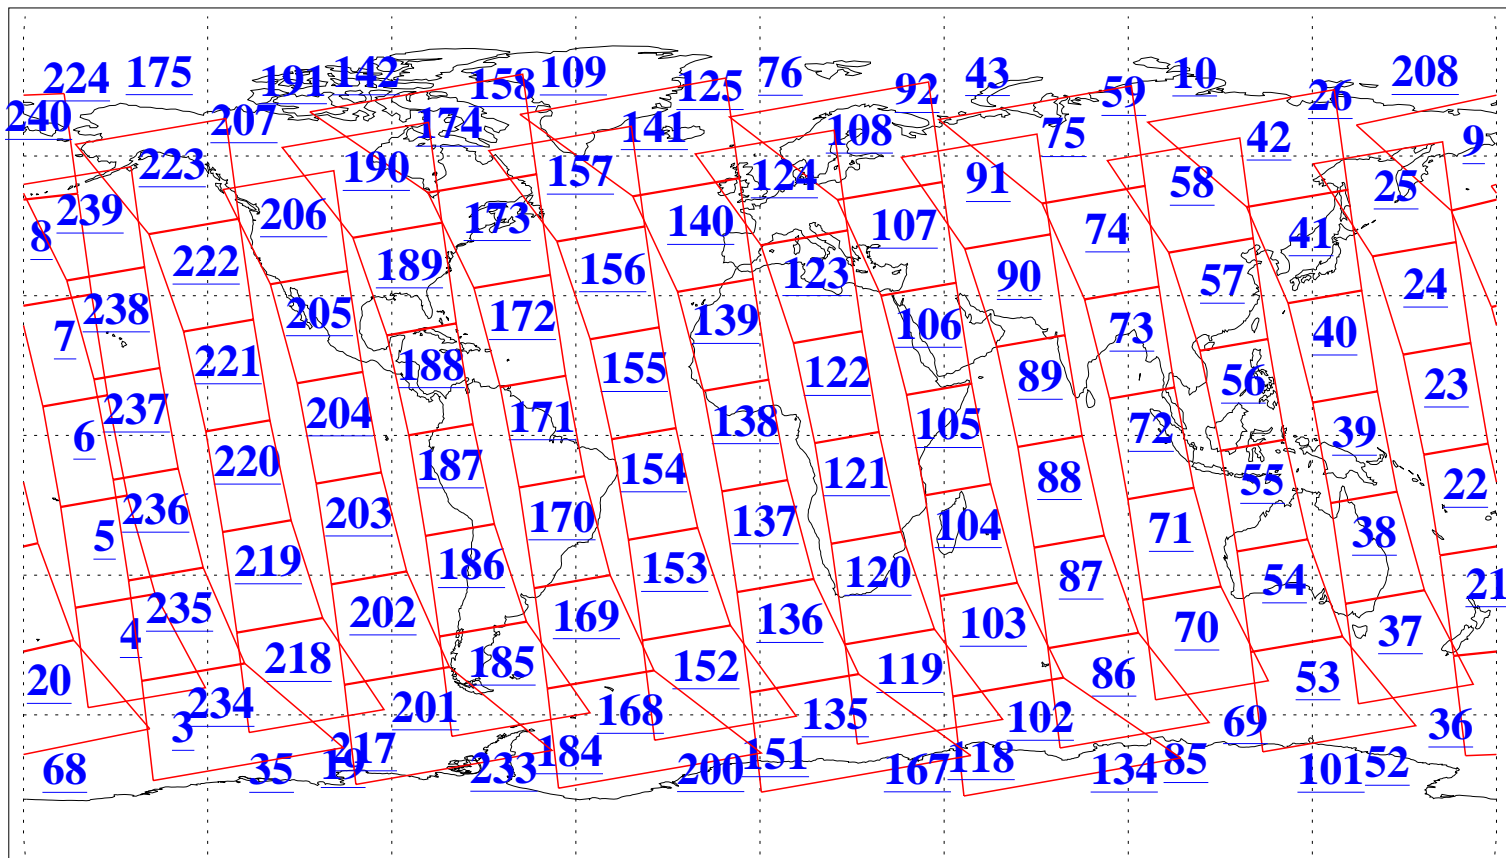

L1B Availability
AMSU Granules: 240
HSB Granules: 0
AIRS Granules: 240

15 Aug 2010
DoY 227
Aqua Day 3025
Granules: 1 to 120

Granules: 121 to 240

Legend: AMSU Available, HSB Available, AIRS Available

L1B Availability
AMSU Granules: 240
HSB Granules: 0
AIRS Granules: 240

15 Aug 2010
DoY 227
Aqua Day 3025

Ascending Granules

Descending Granules

Legend: AMSU Available, HSB Available, AIRS Available

L1B Availability
 AMSU Granules: 240
 HSB Granules: 0
 AIRS Granules: 240

15 Aug 2010
 DoY 227
 Aqua Day 3025

Northern Hemisphere Granules

Southern Hemisphere Granules

Legend: AMSU Available, HSB Available, AIRS Available