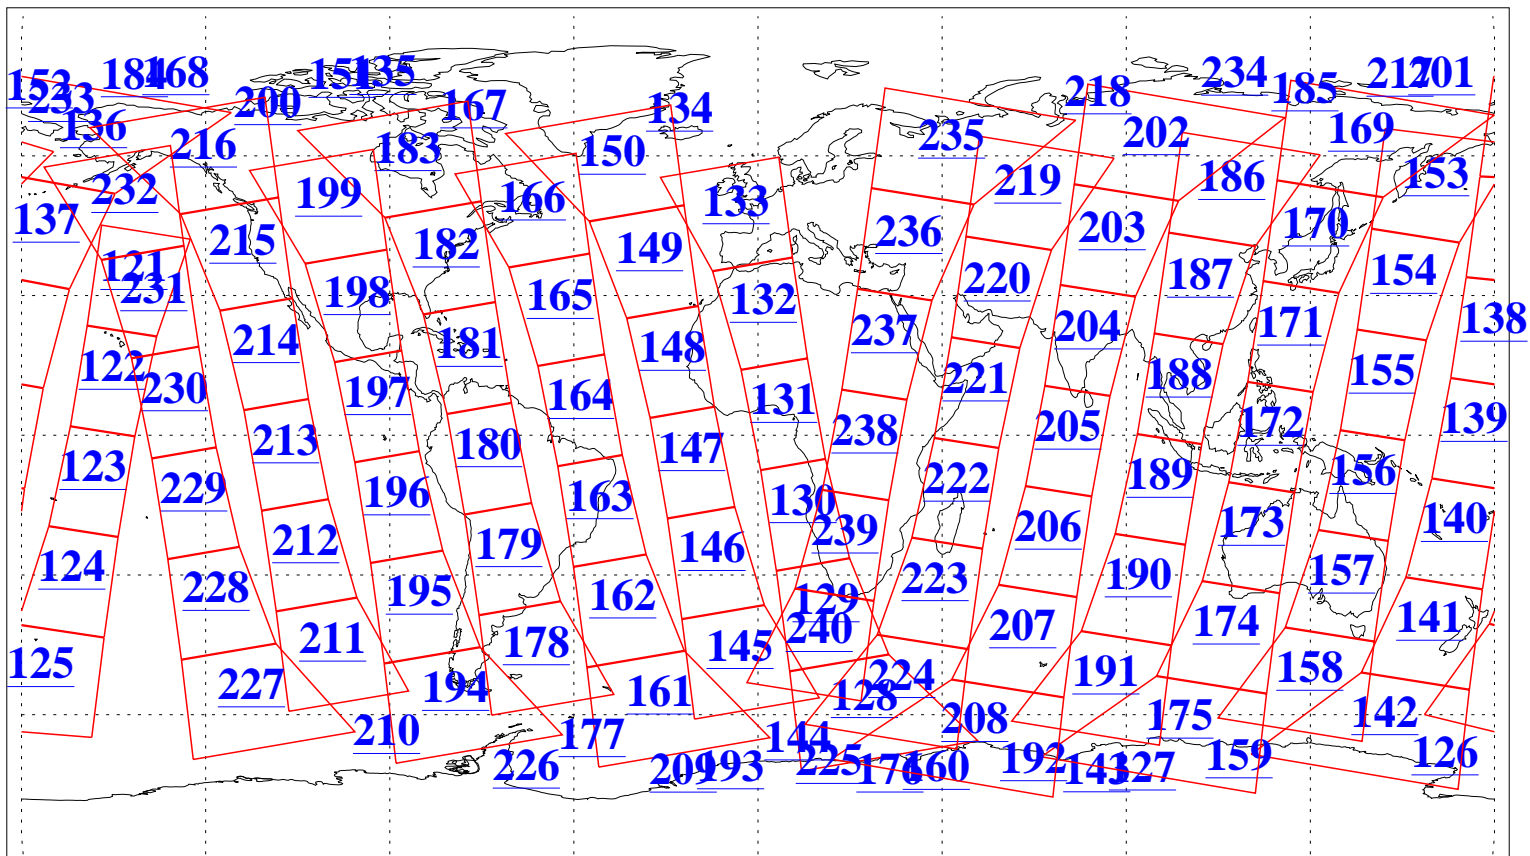

L1B Availability
AMSU Granules: 240
HSB Granules: 0
AIRS Granules: 240

14 Aug 2010
DoY 226
Aqua Day 3024
Granules: 1 to 120

Granules: 121 to 240

Legend: AMSU Available, HSB Available, AIRS Available

L1B Availability
AMSU Granules: 240
HSB Granules: 0
AIRS Granules: 240

14 Aug 2010
DoY 226
Aqua Day 3024

Ascending Granules

Descending Granules

Legend: AMSU Available, HSB Available, AIRS Available

L1B Availability
 AMSU Granules: 240
 HSB Granules: 0
 AIRS Granules: 240

14 Aug 2010
 DoY 226
 Aqua Day 3024