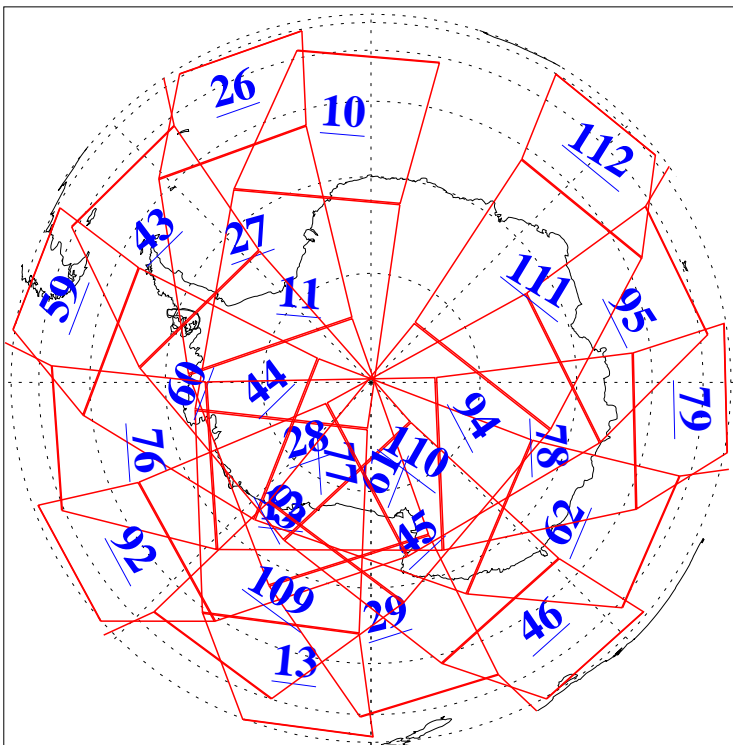

L1B Availability
AMSU Granules: 240
HSB Granules: 0
AIRS Granules: 240

14 Aug 2010
DoY 226
Aqua Day 3024
Granules: 1 to 120

Granules: 121 to 240

Legend: AMSU Available, HSB Available, AIRS Available

L1B Availability
AMSU Granules: 240
HSB Granules: 0
AIRS Granules: 240

14 Aug 2010
DoY 226
Aqua Day 3024

Ascending Granules

Descending Granules

Legend: AMSU Available, HSB Available, AIRS Available

L1B Availability
 AMSU Granules: 240
 HSB Granules: 0
 AIRS Granules: 240

14 Aug 2010
 DoY 226
 Aqua Day 3024

Northern Hemisphere Granules

Southern Hemisphere Granules

Legend: AMSU Available, HSB Available, AIRS Available