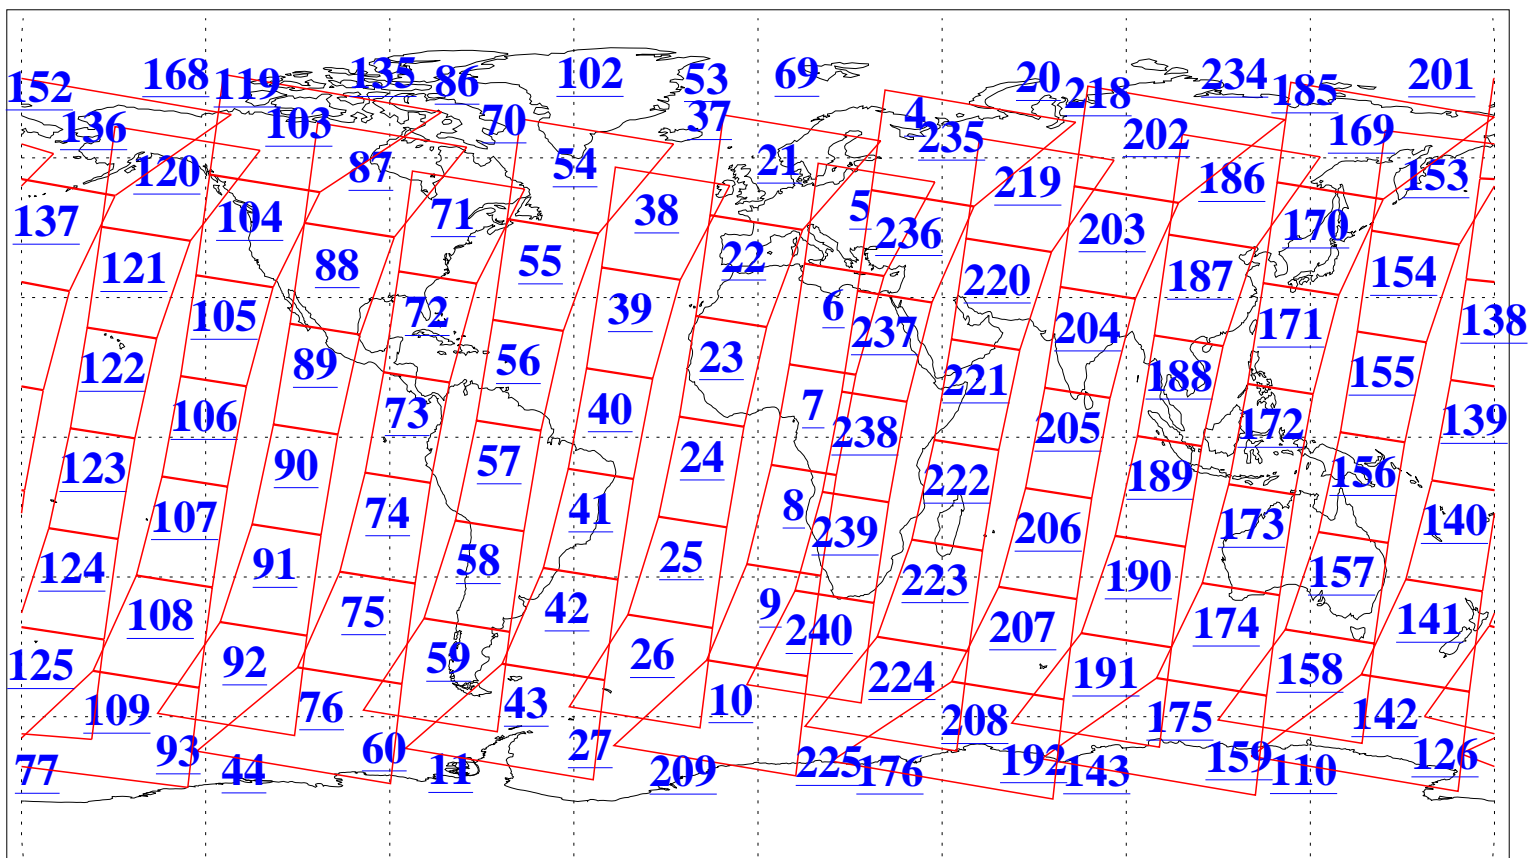

L1B Availability
AMSU Granules: 240
HSB Granules: 0
AIRS Granules: 240

14 Aug 2010
DoY 226
Aqua Day 3024
Granules: 1 to 120

Granules: 121 to 240

Legend: AMSU Available, HSB Available, AIRS Available

L1B Availability
AMSU Granules: 240
HSB Granules: 0
AIRS Granules: 240

14 Aug 2010
DoY 226
Aqua Day 3024

Ascending Granules

Descending Granules

Legend: AMSU Available, HSB Available, AIRS Available

L1B Availability
 AMSU Granules: 240
 HSB Granules: 0
 AIRS Granules: 240

14 Aug 2010
 DoY 226
 Aqua Day 3024

Northern Hemisphere Granules

Southern Hemisphere Granules

Legend: AMSU Available, HSB Available, AIRS Available