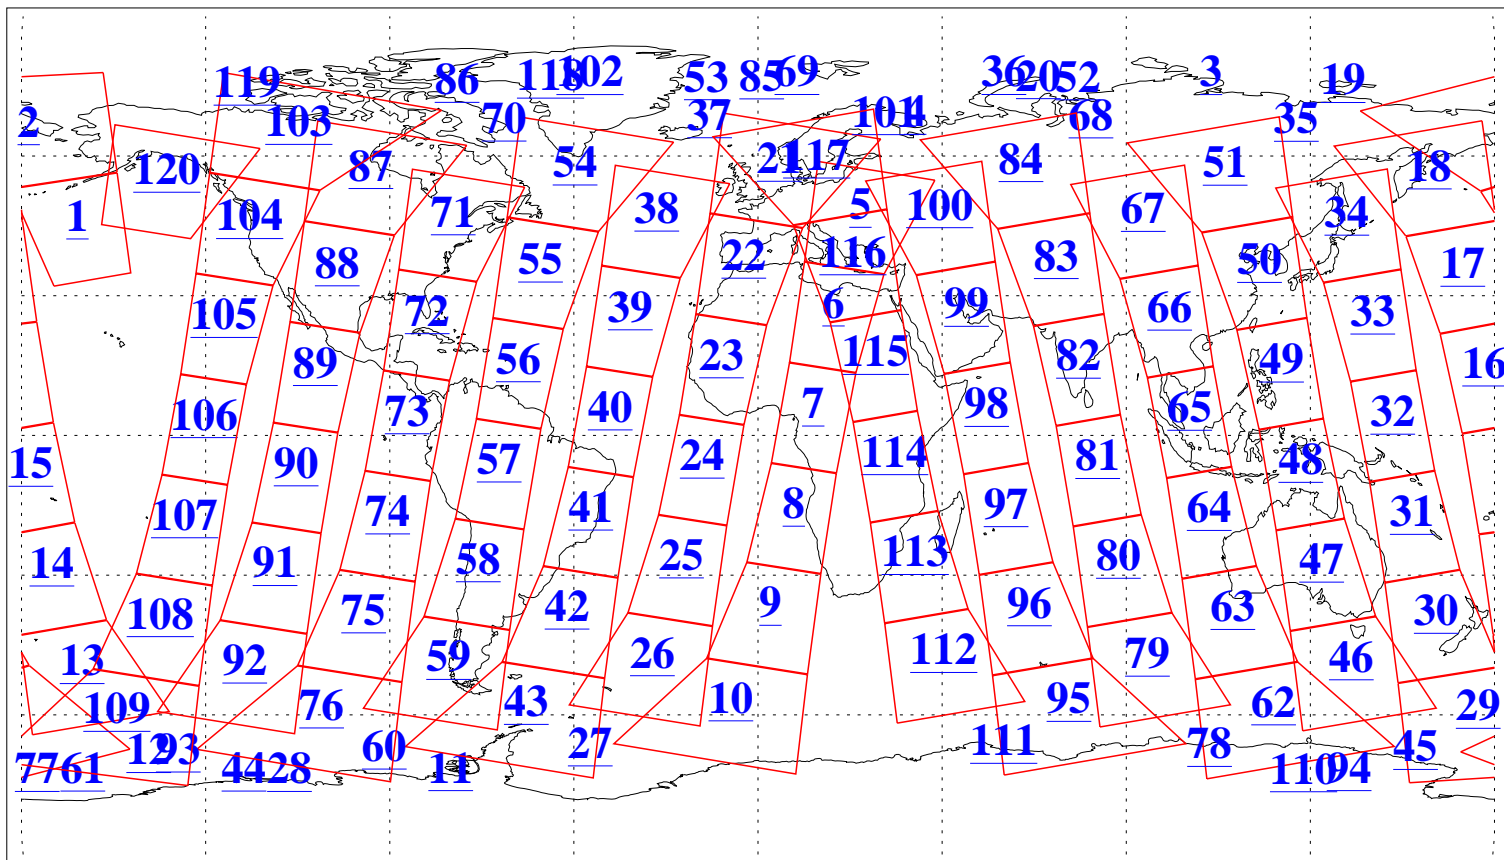

L1B Availability
AMSU Granules: 240
HSB Granules: 0
AIRS Granules: 240

14 Aug 2010
DoY 226
Aqua Day 3024
Granules: 1 to 120

Granules: 121 to 240

Legend: AMSU Available, HSB Available, AIRS Available

L1B Availability
AMSU Granules: 240
HSB Granules: 0
AIRS Granules: 240

14 Aug 2010
DoY 226
Aqua Day 3024

Ascending Granules

Descending Granules

Legend: AMSU Available, HSB Available, AIRS Available

L1B Availability
 AMSU Granules: 240
 HSB Granules: 0
 AIRS Granules: 240

14 Aug 2010
 DoY 226
 Aqua Day 3024

Northern Hemisphere Granules

Southern Hemisphere Granules

Legend: AMSU Available, HSB Available, AIRS Available