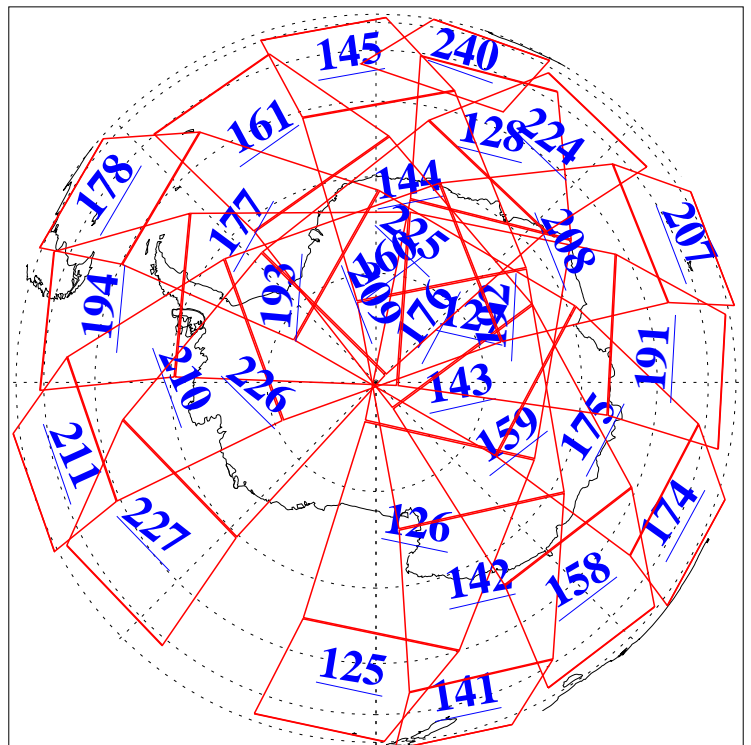

L1B Availability
AMSU Granules: 240
HSB Granules: 0
AIRS Granules: 240

14 Aug 2010
DoY 226
Aqua Day 3024
Granules: 1 to 120

Granules: 121 to 240

Legend: AMSU Available, HSB Available, AIRS Available

L1B Availability
AMSU Granules: 240
HSB Granules: 0
AIRS Granules: 240

14 Aug 2010
DoY 226
Aqua Day 3024

Ascending Granules

Descending Granules

Legend: AMSU Available, HSB Available, AIRS Available

L1B Availability
 AMSU Granules: 240
 HSB Granules: 0
 AIRS Granules: 240

14 Aug 2010
 DoY 226
 Aqua Day 3024

Northern Hemisphere Granules

Southern Hemisphere Granules

Legend: AMSU Available, HSB Available, AIRS Available