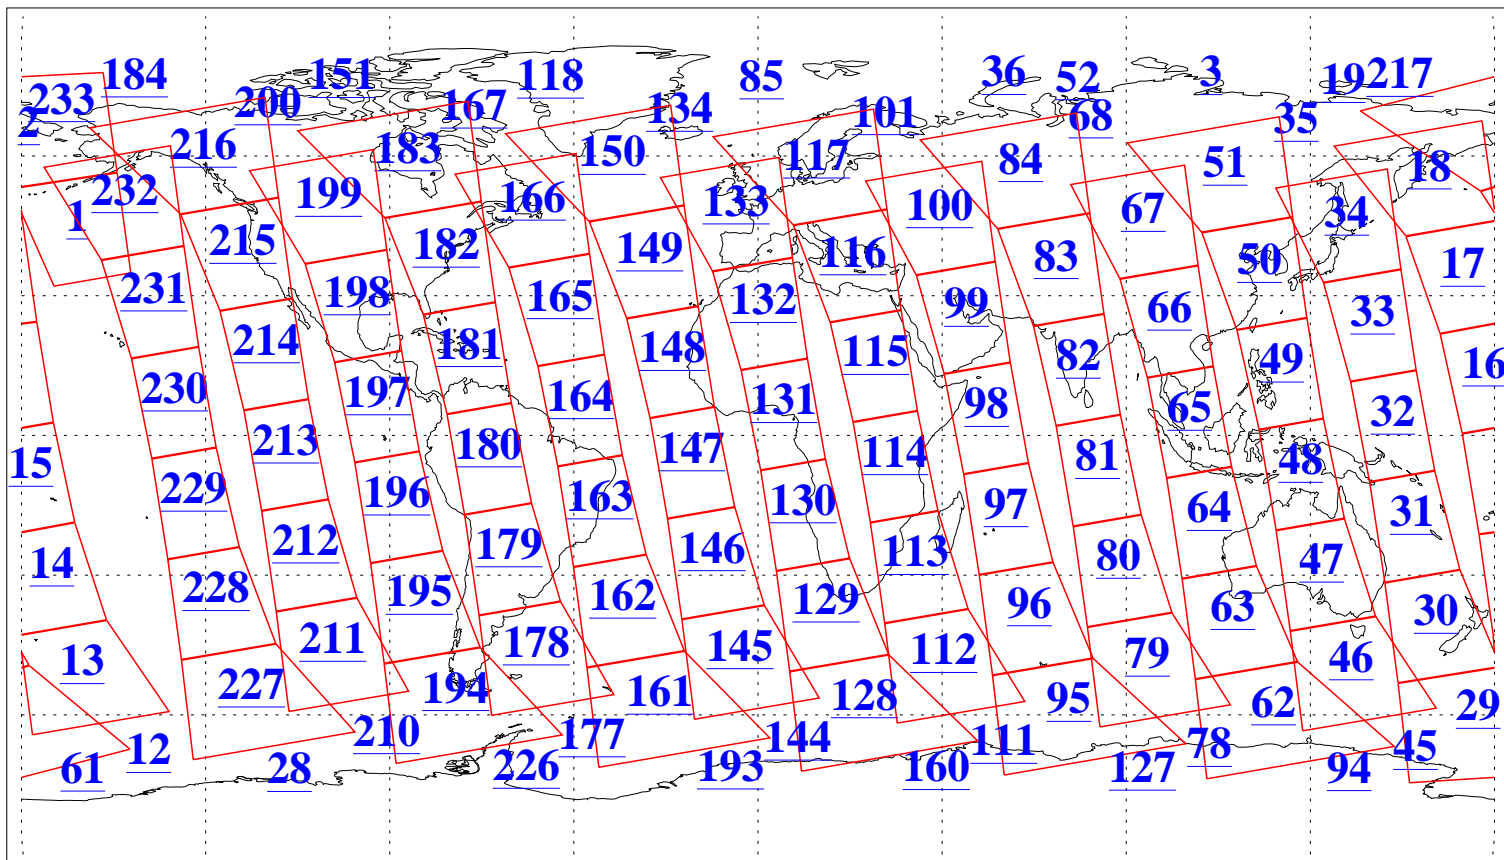

L1B Availability
AMSU Granules: 240
HSB Granules: 0
AIRS Granules: 240

14 Aug 2010
DoY 226
Aqua Day 3024
Granules: 1 to 120

Granules: 121 to 240

Legend: AMSU Available, HSB Available, AIRS Available

L1B Availability
AMSU Granules: 240
HSB Granules: 0
AIRS Granules: 240

14 Aug 2010
DoY 226
Aqua Day 3024

Ascending Granules

Descending Granules

Legend: AMSU Available, HSB Available, AIRS Available

L1B Availability
 AMSU Granules: 240
 HSB Granules: 0
 AIRS Granules: 240

14 Aug 2010
 DoY 226
 Aqua Day 3024

Northern Hemisphere Granules

Southern Hemisphere Granules

Legend: AMSU Available, HSB Available, AIRS Available