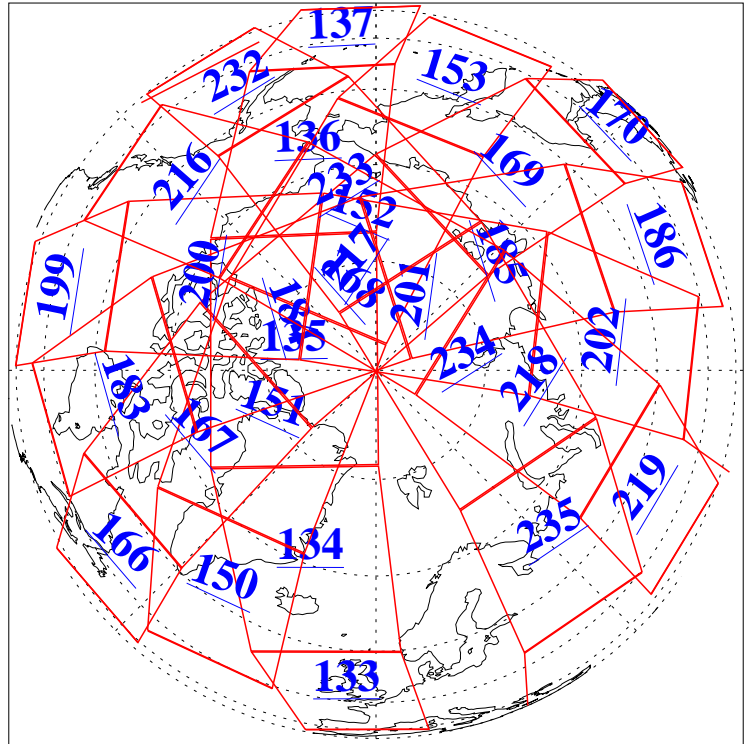

14 Aug 2010
DoY 226
Aqua Day 3024

Ascending Granules

Descending Granules

Legend: AMSU Available, HSB Available, AIRS Available

L1B Availability
 AMSU Granules: 240
 HSB Granules: 0
 AIRS Granules: 240

14 Aug 2010
 DoY 226
 Aqua Day 3024

Northern Hemisphere Granules

Southern Hemisphere Granules

Legend: AMSU Available, HSB Available, AIRS Available