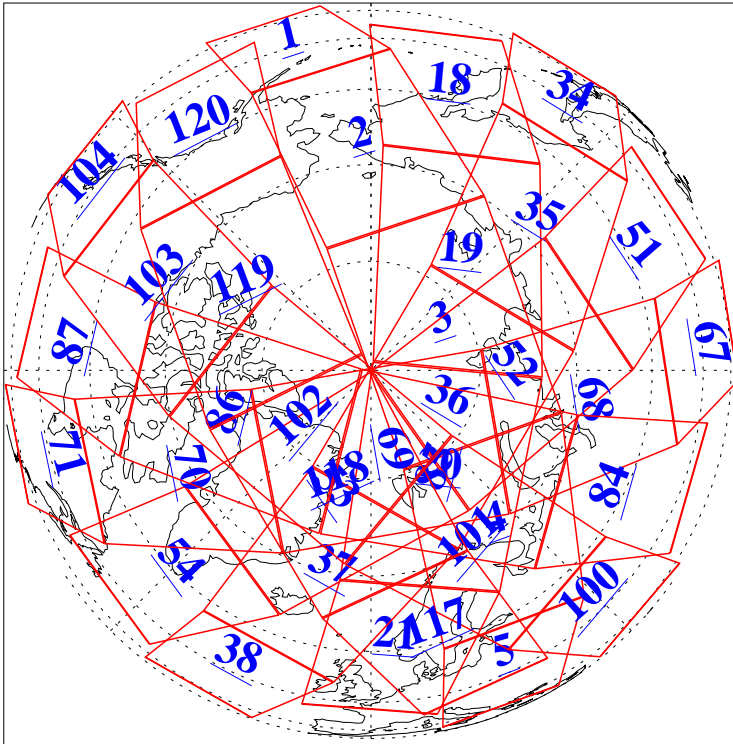

L1B Availability
AMSU Granules: 240
HSB Granules: 0
AIRS Granules: 240

14 Aug 2010
DoY 226
Aqua Day 3024
Granules: 1 to 120

Granules: 121 to 240

Legend: AMSU Available, HSB Available, AIRS Available

L1B Availability
AMSU Granules: 240
HSB Granules: 0
AIRS Granules: 240

14 Aug 2010
DoY 226
Aqua Day 3024

Ascending Granules

Descending Granules

Legend: AMSU Available, HSB Available, AIRS Available

L1B Availability
 AMSU Granules: 240
 HSB Granules: 0
 AIRS Granules: 240

14 Aug 2010
 DoY 226
 Aqua Day 3024

Northern Hemisphere Granules

Southern Hemisphere Granules

Legend: AMSU Available, HSB Available, AIRS Available