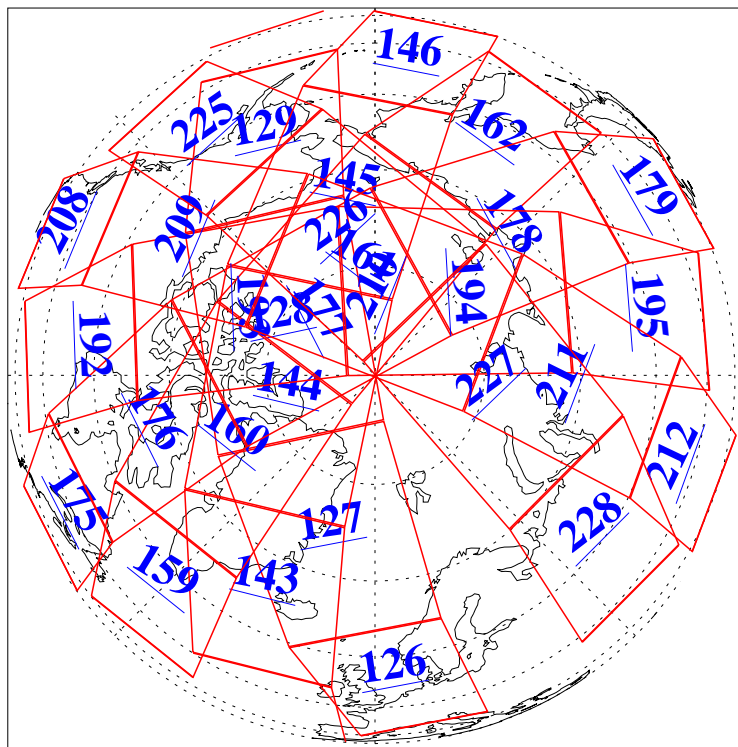

13 Aug 2010
DoY 225
Aqua Day 3023

Ascending Granules

Descending Granules

Legend: AMSU Available, HSB Available, AIRS Available

L1B Availability
AMSU Granules: 240
HSB Granules: 0
AIRS Granules: 240

13 Aug 2010
DoY 225
Aqua Day 3023

Northern Hemisphere Granules

Southern Hemisphere Granules

Legend: AMSU Available, HSB Available, AIRS Available