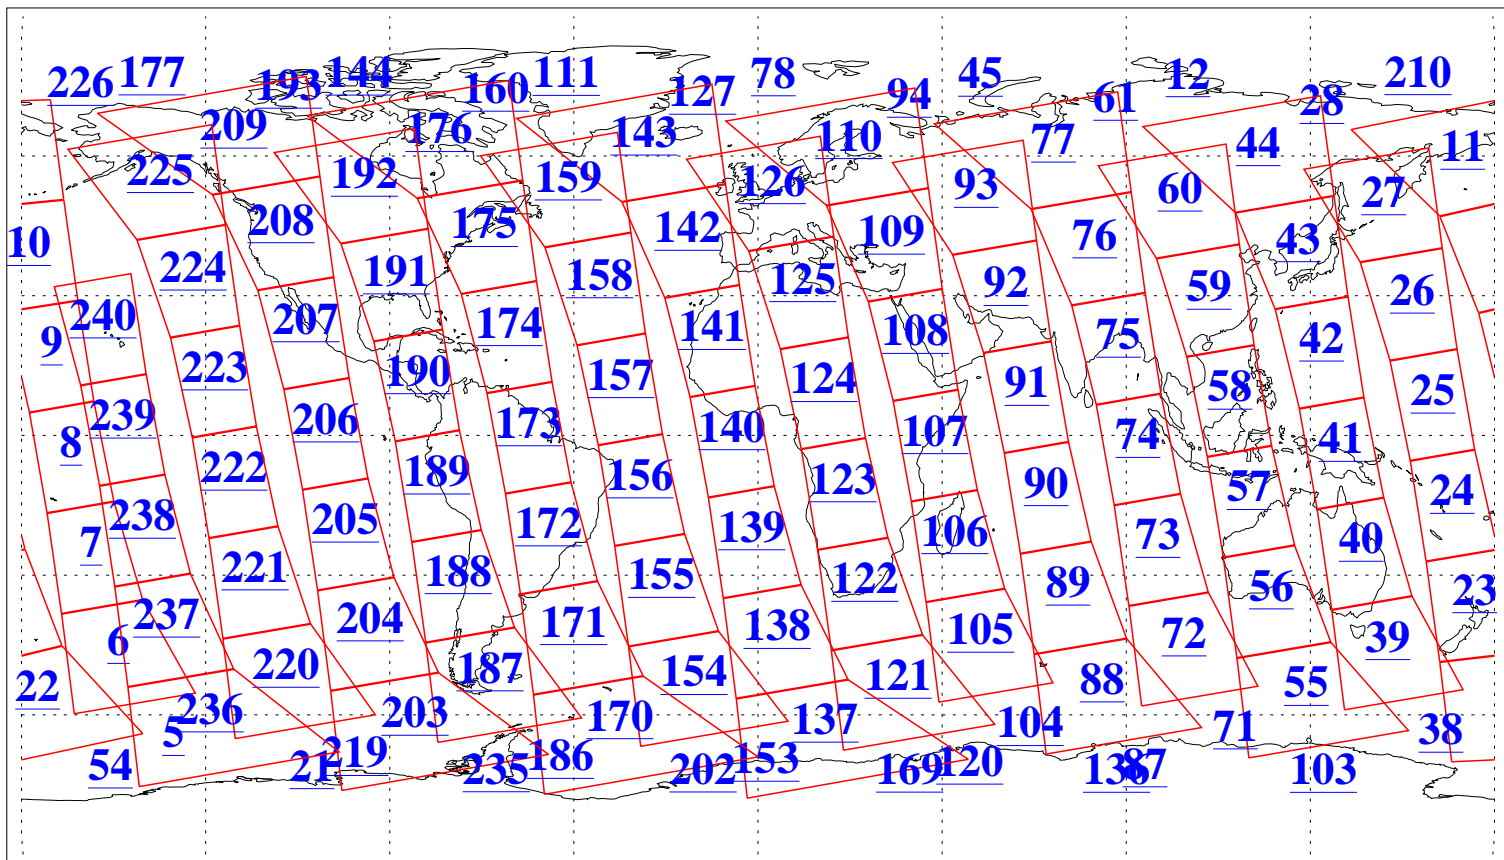

L1B Availability
AMSU Granules: 240
HSB Granules: 0
AIRS Granules: 240

13 Aug 2010
DoY 225
Aqua Day 3023
Granules: 1 to 120

Granules: 121 to 240

Legend: AMSU Available, HSB Available, AIRS Available

L1B Availability
AMSU Granules: 240
HSB Granules: 0
AIRS Granules: 240

13 Aug 2010
DoY 225
Aqua Day 3023

Ascending Granules

Descending Granules

Legend: AMSU Available, HSB Available, AIRS Available

L1B Availability
AMSU Granules: 240
HSB Granules: 0
AIRS Granules: 240

13 Aug 2010
DoY 225
Aqua Day 3023

Northern Hemisphere Granules

Southern Hemisphere Granules

Legend: AMSU Available, HSB Available, AIRS Available