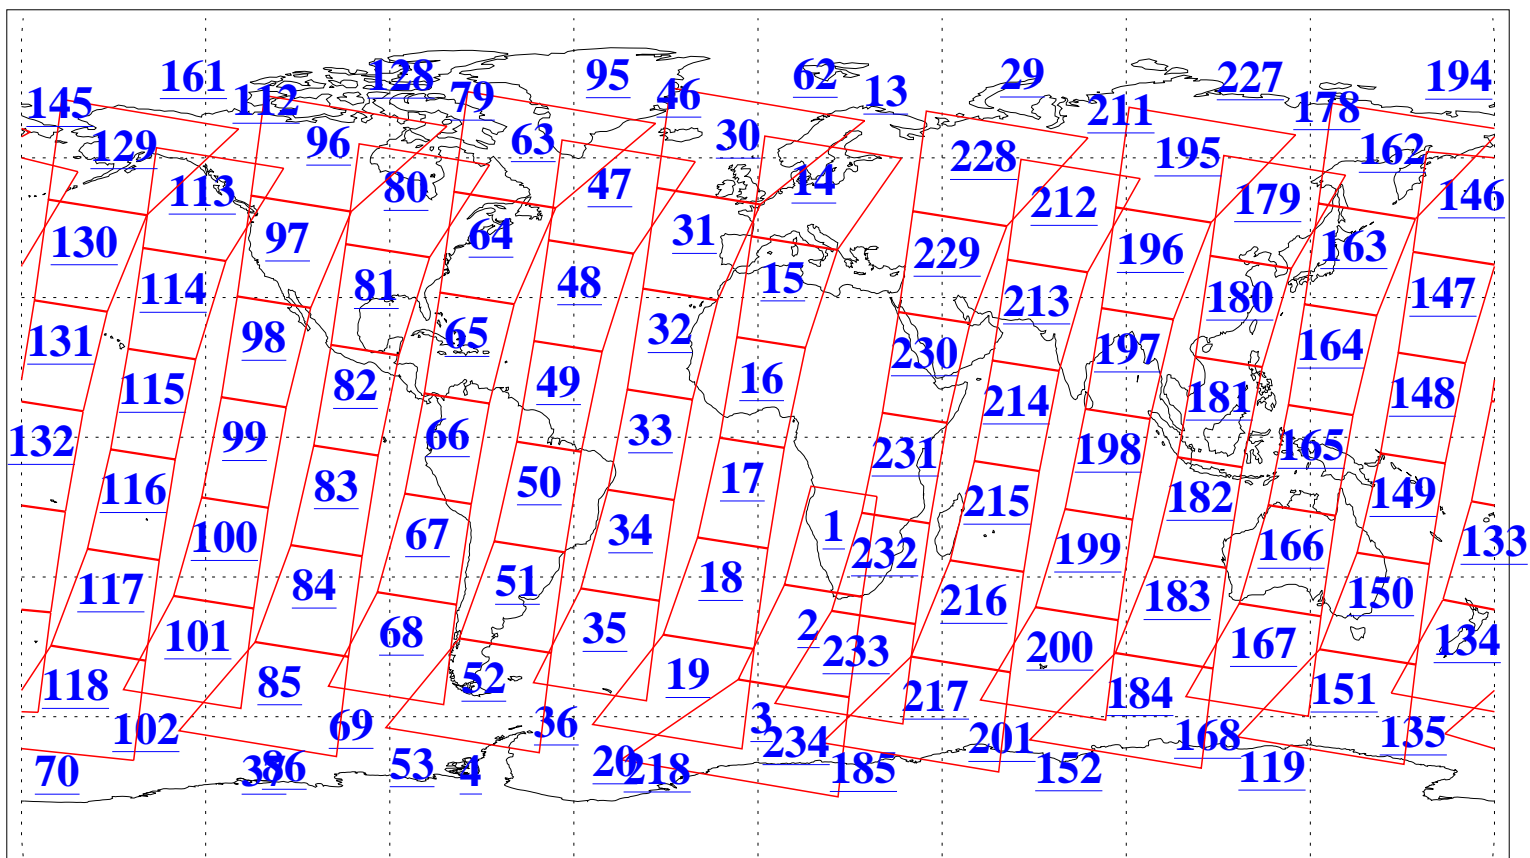

L1B Availability
AMSU Granules: 240
HSB Granules: 0
AIRS Granules: 240

13 Aug 2010
DoY 225
Aqua Day 3023
Granules: 1 to 120

Granules: 121 to 240

Legend: AMSU Available, HSB Available, AIRS Available

L1B Availability
AMSU Granules: 240
HSB Granules: 0
AIRS Granules: 240

13 Aug 2010
DoY 225
Aqua Day 3023

Ascending Granules

Descending Granules

Legend: AMSU Available, HSB Available, AIRS Available

L1B Availability
AMSU Granules: 240
HSB Granules: 0
AIRS Granules: 240

13 Aug 2010
DoY 225
Aqua Day 3023

Northern Hemisphere Granules

Southern Hemisphere Granules

Legend: AMSU Available, HSB Available, AIRS Available