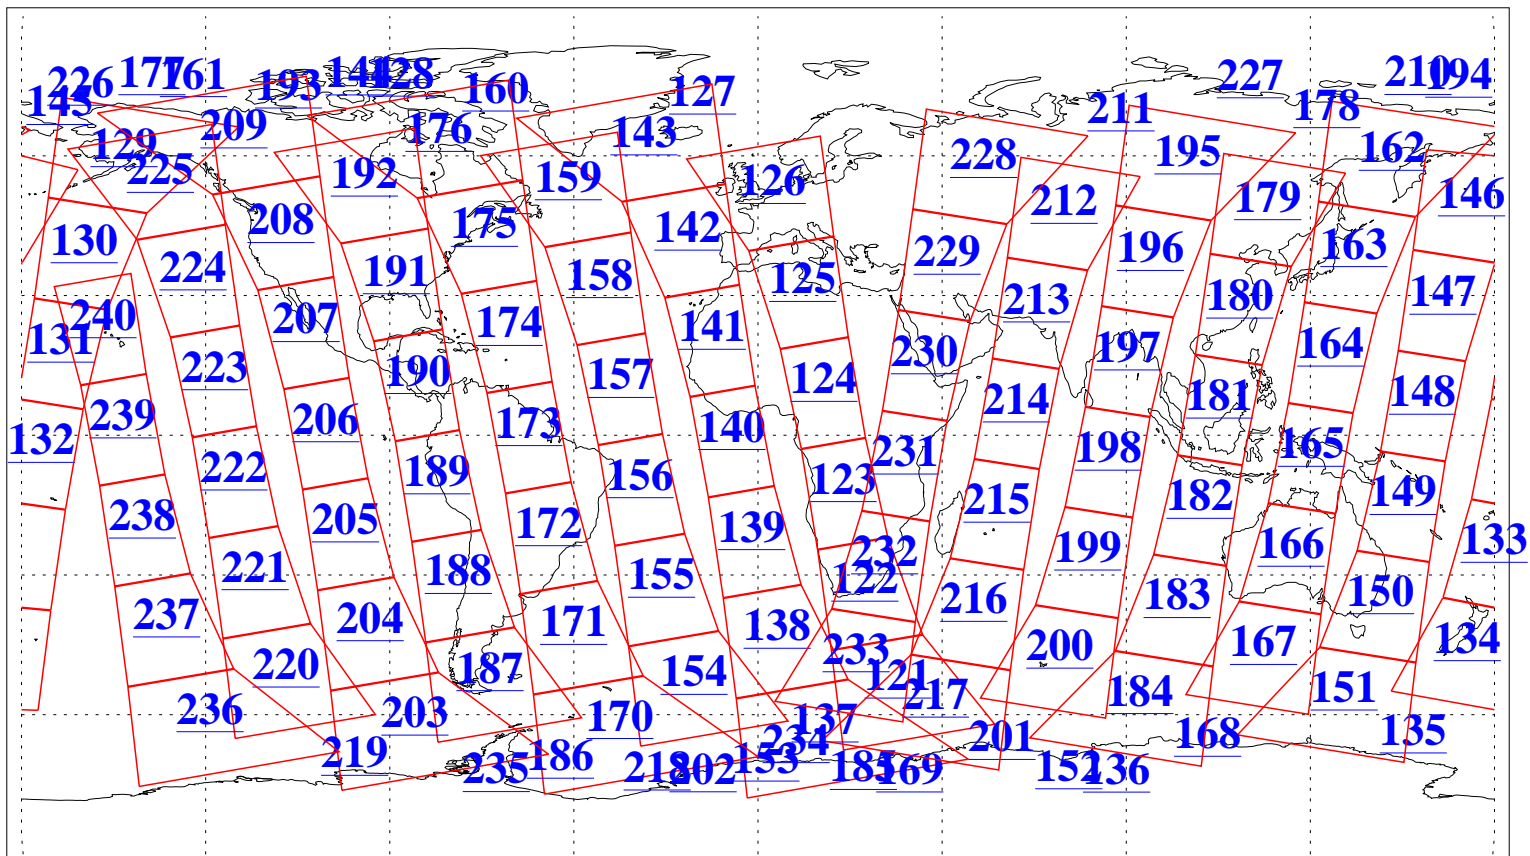

L1B Availability
AMSU Granules: 240
HSB Granules: 0
AIRS Granules: 240

13 Aug 2010
DoY 225
Aqua Day 3023
Granules: 1 to 120

Granules: 121 to 240

Legend: AMSU Available, HSB Available, AIRS Available

L1B Availability
AMSU Granules: 240
HSB Granules: 0
AIRS Granules: 240

13 Aug 2010
DoY 225
Aqua Day 3023

Ascending Granules

Descending Granules

Legend: AMSU Available, HSB Available, AIRS Available

L1B Availability
AMSU Granules: 240
HSB Granules: 0
AIRS Granules: 240

13 Aug 2010
DoY 225
Aqua Day 3023

Northern Hemisphere Granules

Southern Hemisphere Granules

Legend: AMSU Available, HSB Available, AIRS Available