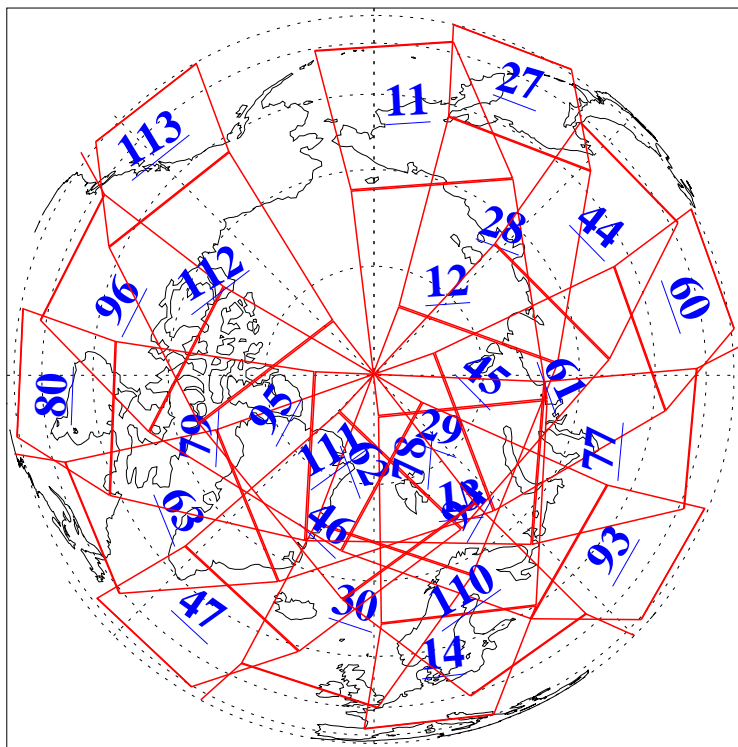

L1B Availability
AMSU Granules: 240
HSB Granules: 0
AIRS Granules: 240

13 Aug 2010
DoY 225
Aqua Day 3023
Granules: 1 to 120

Granules: 121 to 240

Legend: AMSU Available, HSB Available, AIRS Available

L1B Availability
AMSU Granules: 240
HSB Granules: 0
AIRS Granules: 240

13 Aug 2010
DoY 225
Aqua Day 3023

Ascending Granules

Descending Granules

Legend: AMSU Available, HSB Available, AIRS Available

L1B Availability
AMSU Granules: 240
HSB Granules: 0
AIRS Granules: 240

13 Aug 2010
DoY 225
Aqua Day 3023

Northern Hemisphere Granules

Southern Hemisphere Granules

Legend: AMSU Available, HSB Available, AIRS Available