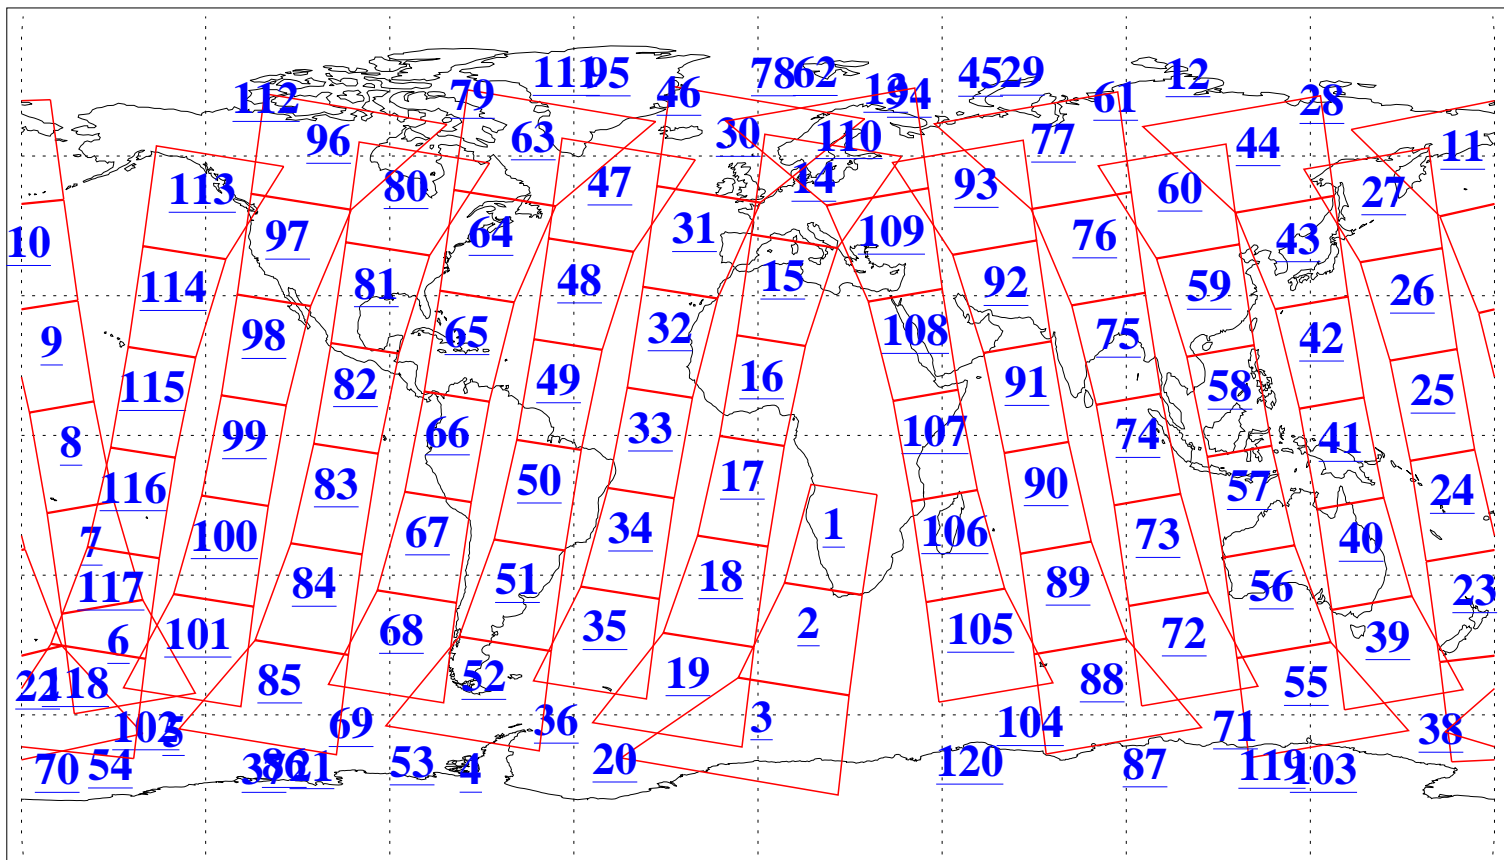

L1B Availability
AMSU Granules: 240
HSB Granules: 0
AIRS Granules: 240

13 Aug 2010
DoY 225
Aqua Day 3023
Granules: 1 to 120

Granules: 121 to 240

Legend: AMSU Available, HSB Available, AIRS Available

L1B Availability
AMSU Granules: 240
HSB Granules: 0
AIRS Granules: 240

13 Aug 2010
DoY 225
Aqua Day 3023

Ascending Granules

Descending Granules

Legend: AMSU Available, HSB Available, AIRS Available

L1B Availability
AMSU Granules: 240
HSB Granules: 0
AIRS Granules: 240

13 Aug 2010
DoY 225
Aqua Day 3023

Northern Hemisphere Granules

Southern Hemisphere Granules

Legend: AMSU Available, HSB Available, AIRS Available