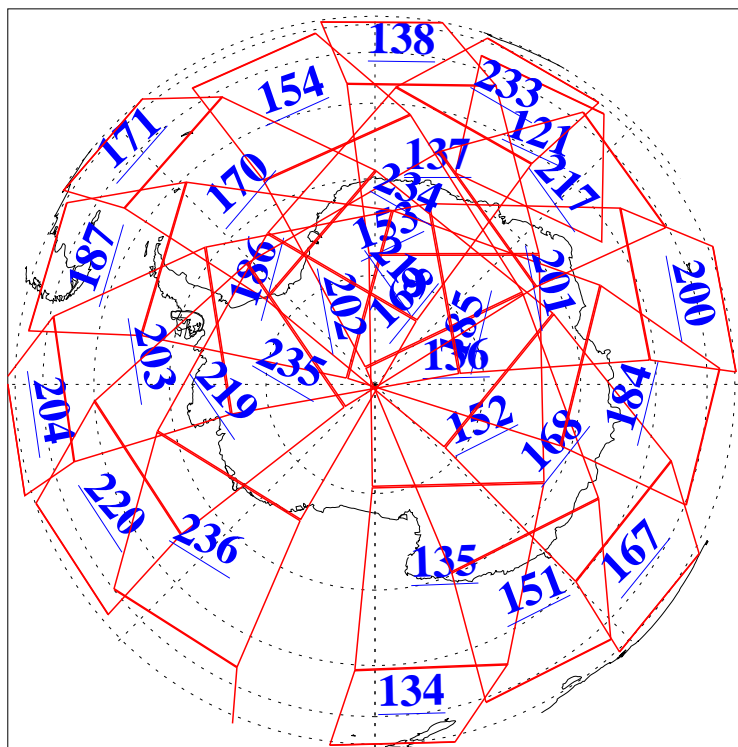

L1B Availability
AMSU Granules: 240
HSB Granules: 0
AIRS Granules: 240

13 Aug 2010
DoY 225
Aqua Day 3023
Granules: 1 to 120

Granules: 121 to 240

Legend: AMSU Available, HSB Available, AIRS Available

L1B Availability
AMSU Granules: 240
HSB Granules: 0
AIRS Granules: 240

13 Aug 2010
DoY 225
Aqua Day 3023

Ascending Granules

Descending Granules

Legend: AMSU Available, HSB Available, AIRS Available

L1B Availability
AMSU Granules: 240
HSB Granules: 0
AIRS Granules: 240

13 Aug 2010
DoY 225
Aqua Day 3023

Northern Hemisphere Granules

Southern Hemisphere Granules

Legend: AMSU Available, HSB Available, AIRS Available