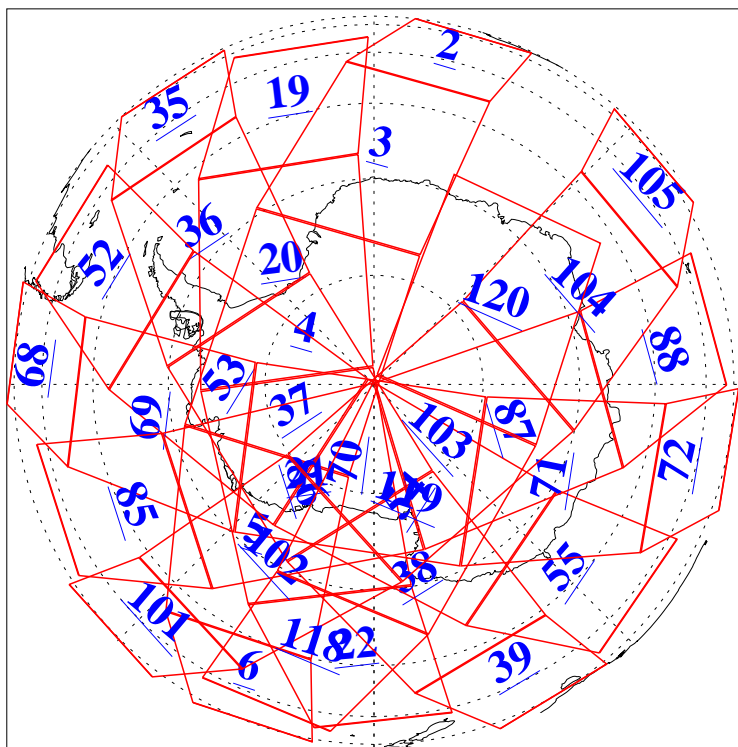

L1B Availability
AMSU Granules: 240
HSB Granules: 0
AIRS Granules: 240

13 Aug 2010
DoY 225
Aqua Day 3023
Granules: 1 to 120

Granules: 121 to 240

Legend: AMSU Available, HSB Available, AIRS Available

L1B Availability
AMSU Granules: 240
HSB Granules: 0
AIRS Granules: 240

13 Aug 2010
DoY 225
Aqua Day 3023

Ascending Granules

Descending Granules

Legend: AMSU Available, HSB Available, AIRS Available

L1B Availability
AMSU Granules: 240
HSB Granules: 0
AIRS Granules: 240

13 Aug 2010
DoY 225
Aqua Day 3023

Northern Hemisphere Granules

Southern Hemisphere Granules

Legend: AMSU Available, HSB Available, AIRS Available