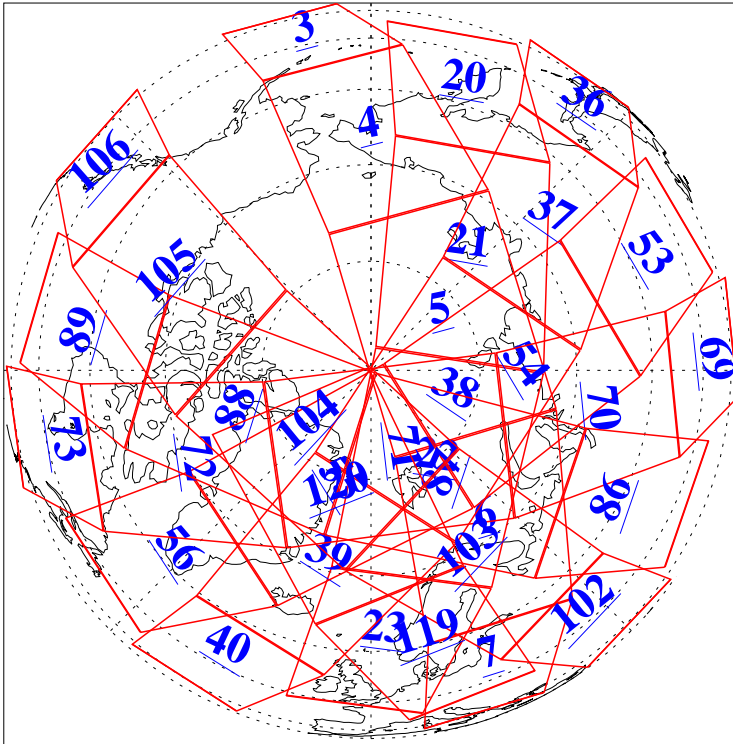

L1B Availability
AMSU Granules: 240
HSB Granules: 0
AIRS Granules: 240

12 Aug 2010
DoY 224
Aqua Day 3022
Granules: 1 to 120

Granules: 121 to 240

Legend: AMSU Available, HSB Available, AIRS Available

L1B Availability
AMSU Granules: 240
HSB Granules: 0
AIRS Granules: 240

12 Aug 2010
DoY 224
Aqua Day 3022

Ascending Granules

Descending Granules

Legend: AMSU Available, HSB Available, AIRS Available

L1B Availability
 AMSU Granules: 240
 HSB Granules: 0
 AIRS Granules: 240

12 Aug 2010
 DoY 224
 Aqua Day 3022

Northern Hemisphere Granules

Southern Hemisphere Granules

Legend: AMSU Available, HSB Available, AIRS Available