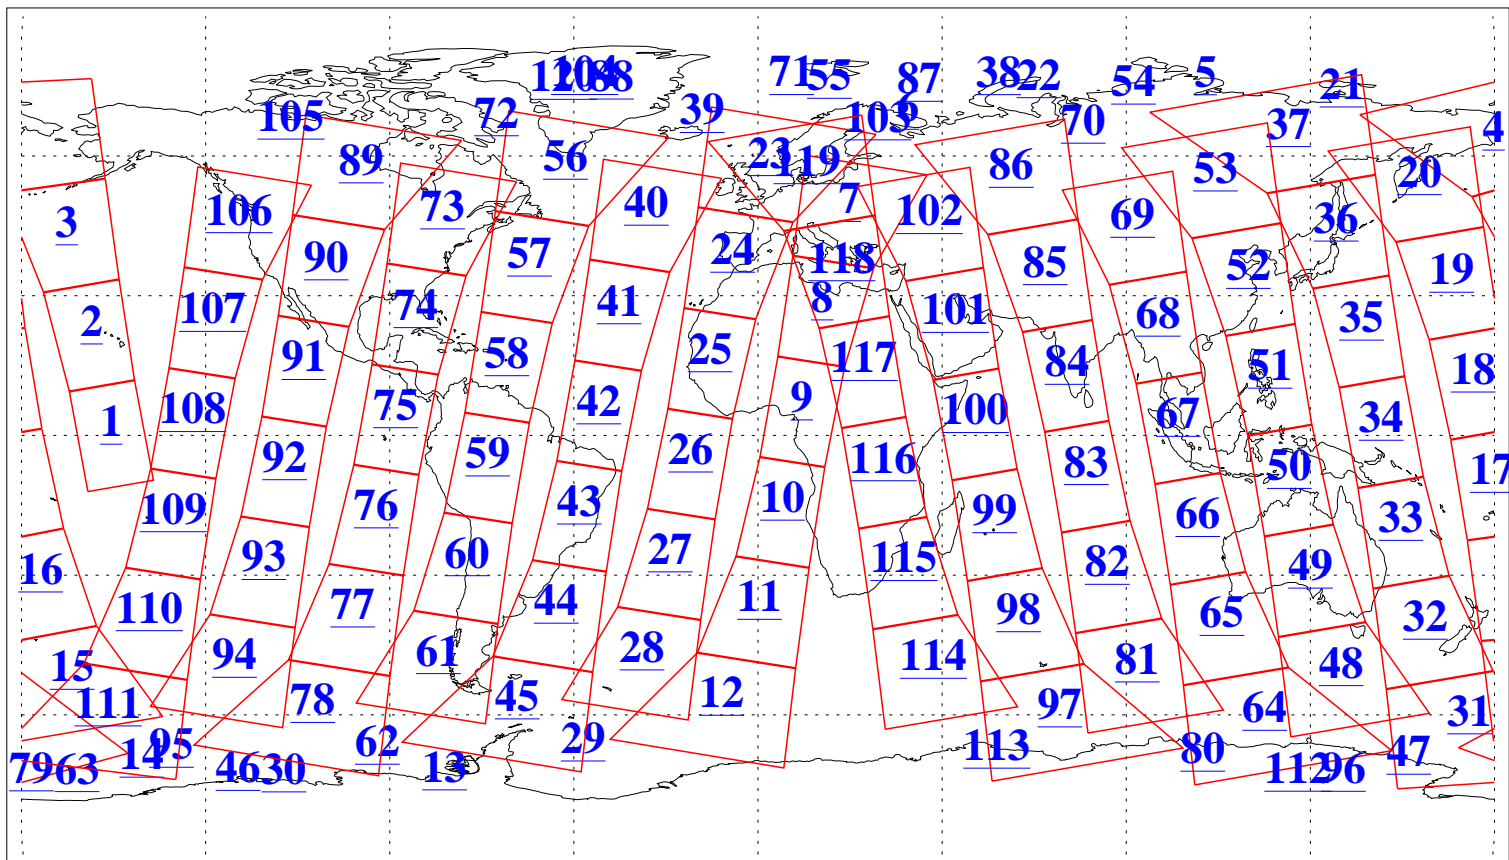

L1B Availability
AMSU Granules: 240
HSB Granules: 0
AIRS Granules: 240

12 Aug 2010
DoY 224
Aqua Day 3022
Granules: 1 to 120

Granules: 121 to 240

Legend: AMSU Available, HSB Available, AIRS Available

L1B Availability
AMSU Granules: 240
HSB Granules: 0
AIRS Granules: 240

12 Aug 2010
DoY 224
Aqua Day 3022

Ascending Granules

Descending Granules

Legend: AMSU Available, HSB Available, AIRS Available

L1B Availability
 AMSU Granules: 240
 HSB Granules: 0
 AIRS Granules: 240

12 Aug 2010
 DoY 224
 Aqua Day 3022

Northern Hemisphere Granules

Southern Hemisphere Granules

Legend: AMSU Available, HSB Available, AIRS Available