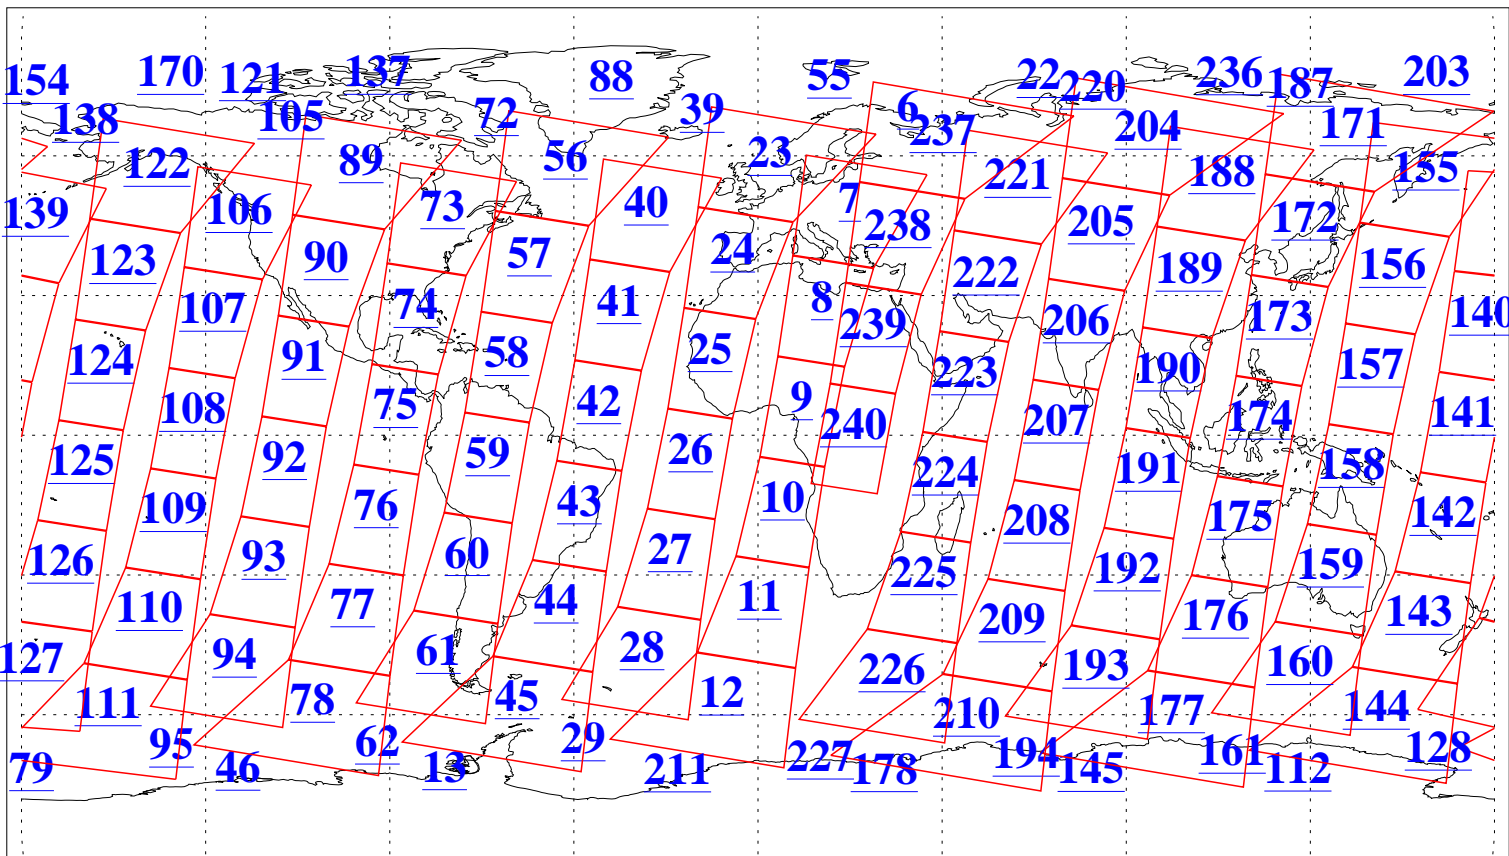

L1B Availability
AMSU Granules: 240
HSB Granules: 0
AIRS Granules: 240

12 Aug 2010
DoY 224
Aqua Day 3022
Granules: 1 to 120

Granules: 121 to 240

Legend: AMSU Available, HSB Available, AIRS Available

L1B Availability
AMSU Granules: 240
HSB Granules: 0
AIRS Granules: 240

12 Aug 2010
DoY 224
Aqua Day 3022

Ascending Granules

Descending Granules

Legend: AMSU Available, HSB Available, AIRS Available

L1B Availability
 AMSU Granules: 240
 HSB Granules: 0
 AIRS Granules: 240

12 Aug 2010
 DoY 224
 Aqua Day 3022

Northern Hemisphere Granules

Southern Hemisphere Granules

Legend: AMSU Available, HSB Available, AIRS Available