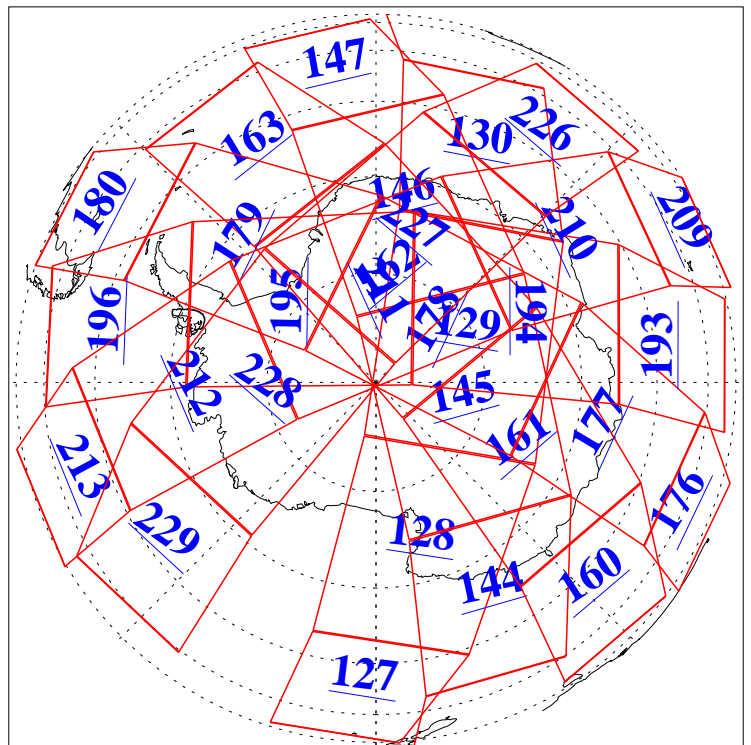

L1B Availability
AMSU Granules: 240
HSB Granules: 0
AIRS Granules: 240

12 Aug 2010
DoY 224
Aqua Day 3022
Granules: 1 to 120

Granules: 121 to 240

Legend: AMSU Available, HSB Available, AIRS Available

L1B Availability
AMSU Granules: 240
HSB Granules: 0
AIRS Granules: 240

12 Aug 2010
DoY 224
Aqua Day 3022

Ascending Granules

Descending Granules

Legend: AMSU Available, HSB Available, AIRS Available

L1B Availability
 AMSU Granules: 240
 HSB Granules: 0
 AIRS Granules: 240

12 Aug 2010
 DoY 224
 Aqua Day 3022

Northern Hemisphere Granules

Southern Hemisphere Granules

Legend: AMSU Available, HSB Available, AIRS Available