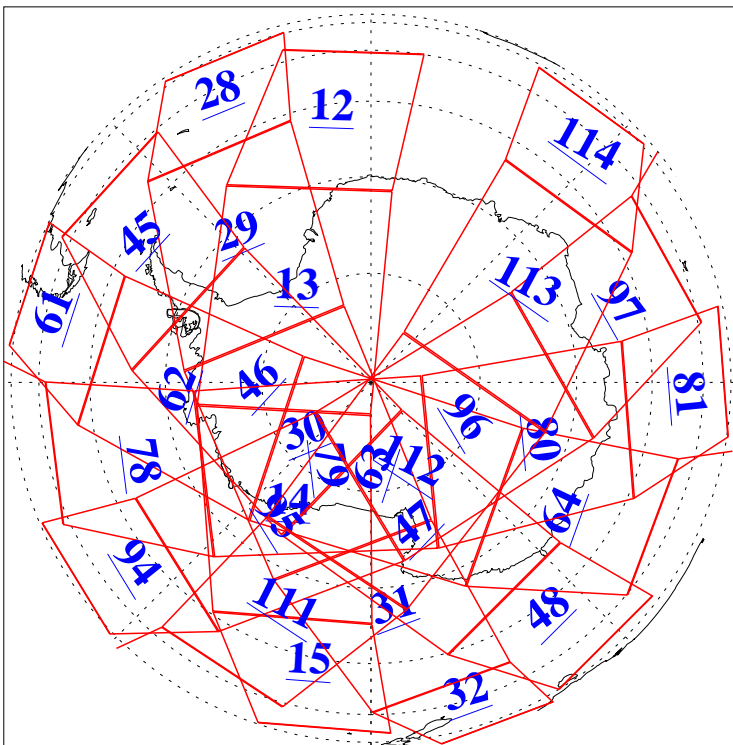

L1B Availability
AMSU Granules: 240
HSB Granules: 0
AIRS Granules: 240

12 Aug 2010
DoY 224
Aqua Day 3022
Granules: 1 to 120

Granules: 121 to 240

Legend: AMSU Available, HSB Available, AIRS Available

L1B Availability
AMSU Granules: 240
HSB Granules: 0
AIRS Granules: 240

12 Aug 2010
DoY 224
Aqua Day 3022

Ascending Granules

Descending Granules

Legend: AMSU Available, HSB Available, AIRS Available

L1B Availability
 AMSU Granules: 240
 HSB Granules: 0
 AIRS Granules: 240

12 Aug 2010
 DoY 224
 Aqua Day 3022

Northern Hemisphere Granules

Southern Hemisphere Granules

Legend: AMSU Available, HSB Available, AIRS Available