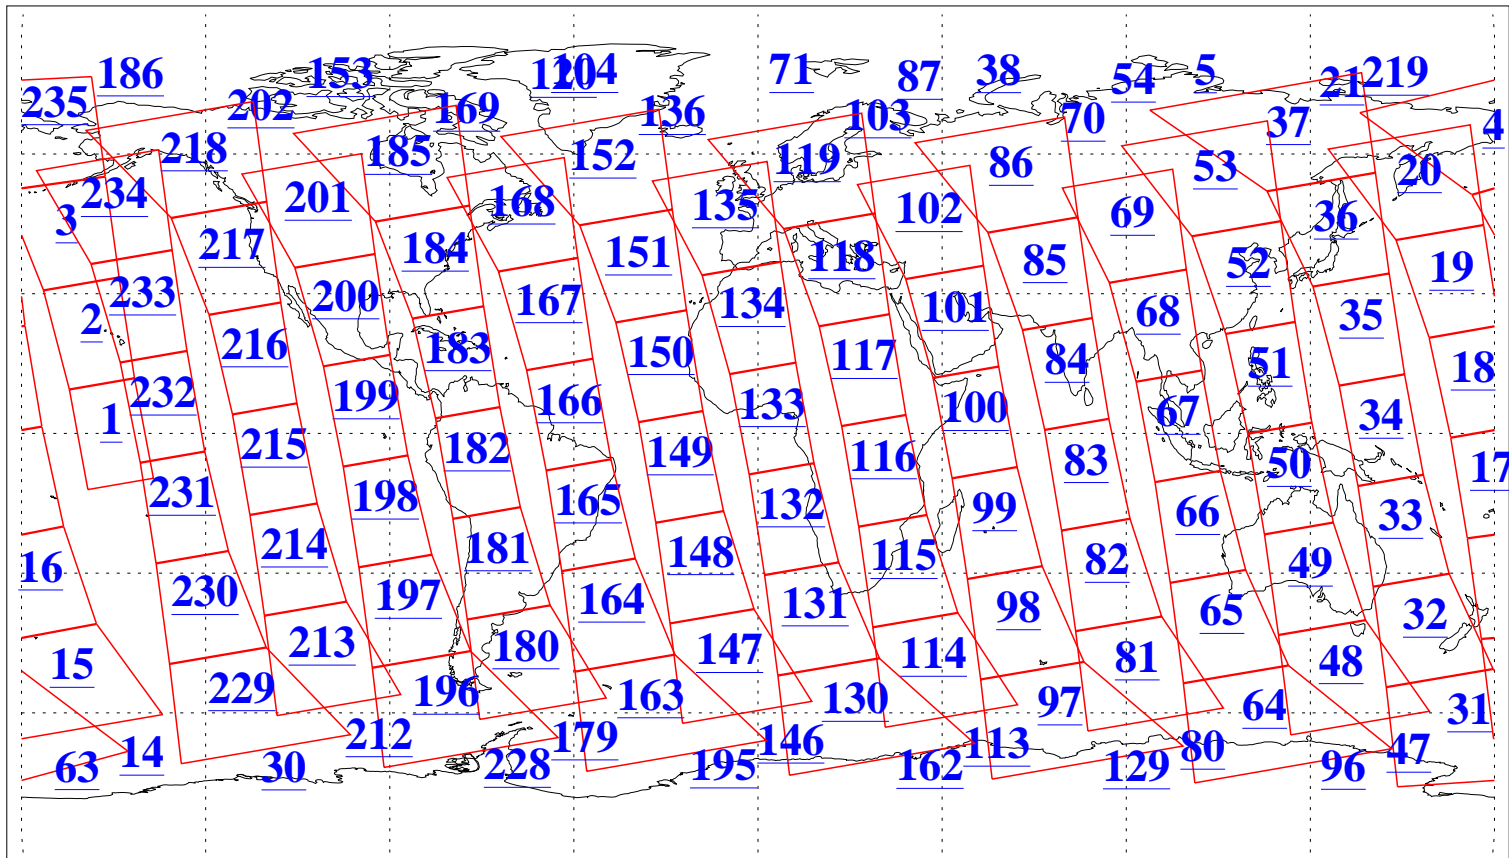

L1B Availability
AMSU Granules: 240
HSB Granules: 0
AIRS Granules: 240

12 Aug 2010
DoY 224
Aqua Day 3022
Granules: 1 to 120

Granules: 121 to 240

Legend: AMSU Available, HSB Available, AIRS Available

L1B Availability
AMSU Granules: 240
HSB Granules: 0
AIRS Granules: 240

12 Aug 2010
DoY 224
Aqua Day 3022

Ascending Granules

Descending Granules

Legend: AMSU Available, HSB Available, AIRS Available

L1B Availability
 AMSU Granules: 240
 HSB Granules: 0
 AIRS Granules: 240

12 Aug 2010
 DoY 224
 Aqua Day 3022

Northern Hemisphere Granules

Southern Hemisphere Granules

Legend: AMSU Available, HSB Available, AIRS Available