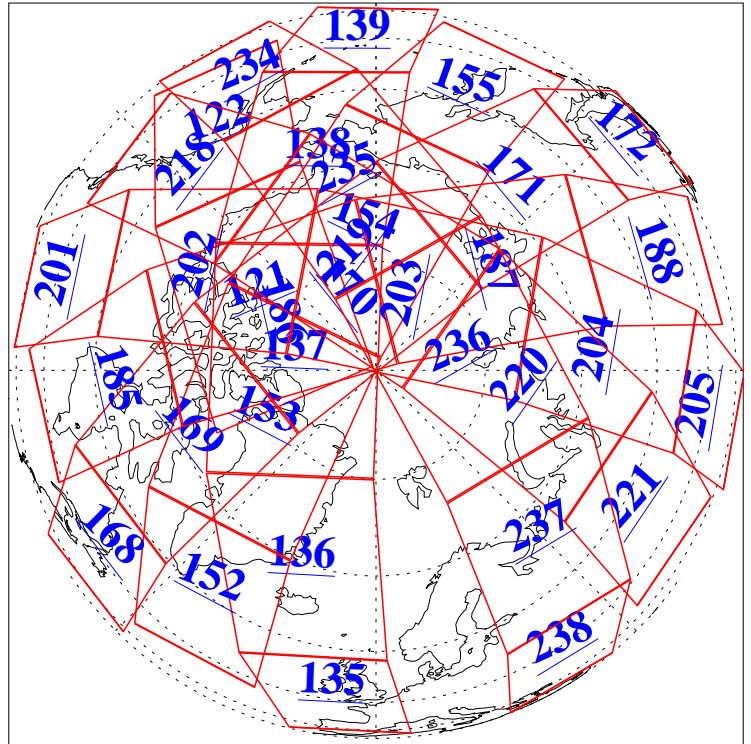

12 Aug 2010
DoY 224
Aqua Day 3022

Ascending Granules

Descending Granules

Legend: AMSU Available, HSB Available, AIRS Available

L1B Availability
 AMSU Granules: 240
 HSB Granules: 0
 AIRS Granules: 240

12 Aug 2010
 DoY 224
 Aqua Day 3022

Northern Hemisphere Granules

Southern Hemisphere Granules

Legend: AMSU Available, HSB Available, AIRS Available