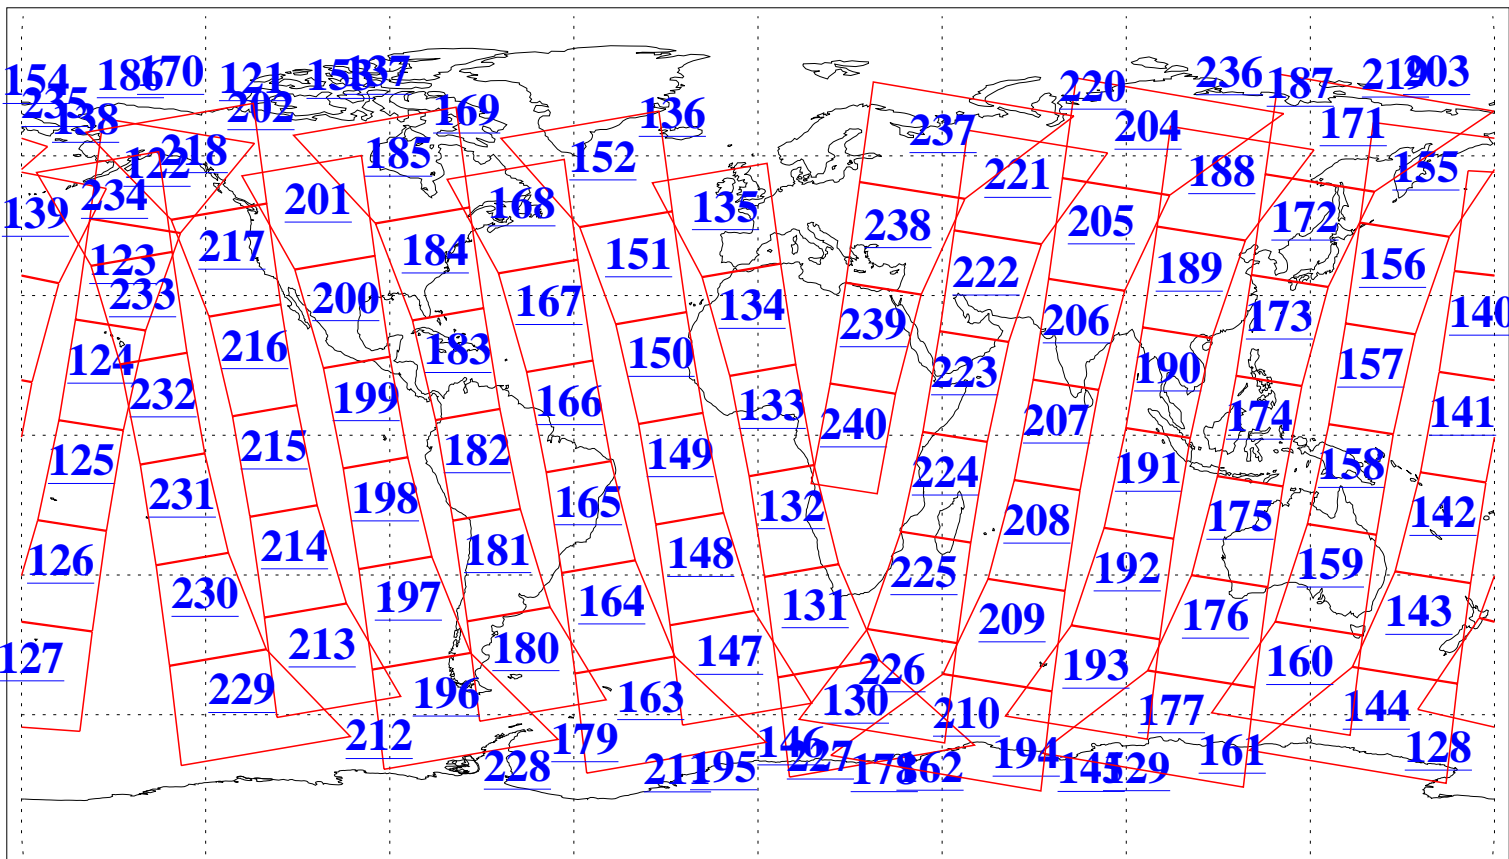

L1B Availability
AMSU Granules: 240
HSB Granules: 0
AIRS Granules: 240

12 Aug 2010
DoY 224
Aqua Day 3022
Granules: 1 to 120

Granules: 121 to 240

Legend: AMSU Available, HSB Available, AIRS Available

L1B Availability
AMSU Granules: 240
HSB Granules: 0
AIRS Granules: 240

12 Aug 2010
DoY 224
Aqua Day 3022

Ascending Granules

Descending Granules

Legend: AMSU Available, HSB Available, AIRS Available

L1B Availability
 AMSU Granules: 240
 HSB Granules: 0
 AIRS Granules: 240

12 Aug 2010
 DoY 224
 Aqua Day 3022

Northern Hemisphere Granules

Southern Hemisphere Granules

Legend: AMSU Available, HSB Available, AIRS Available