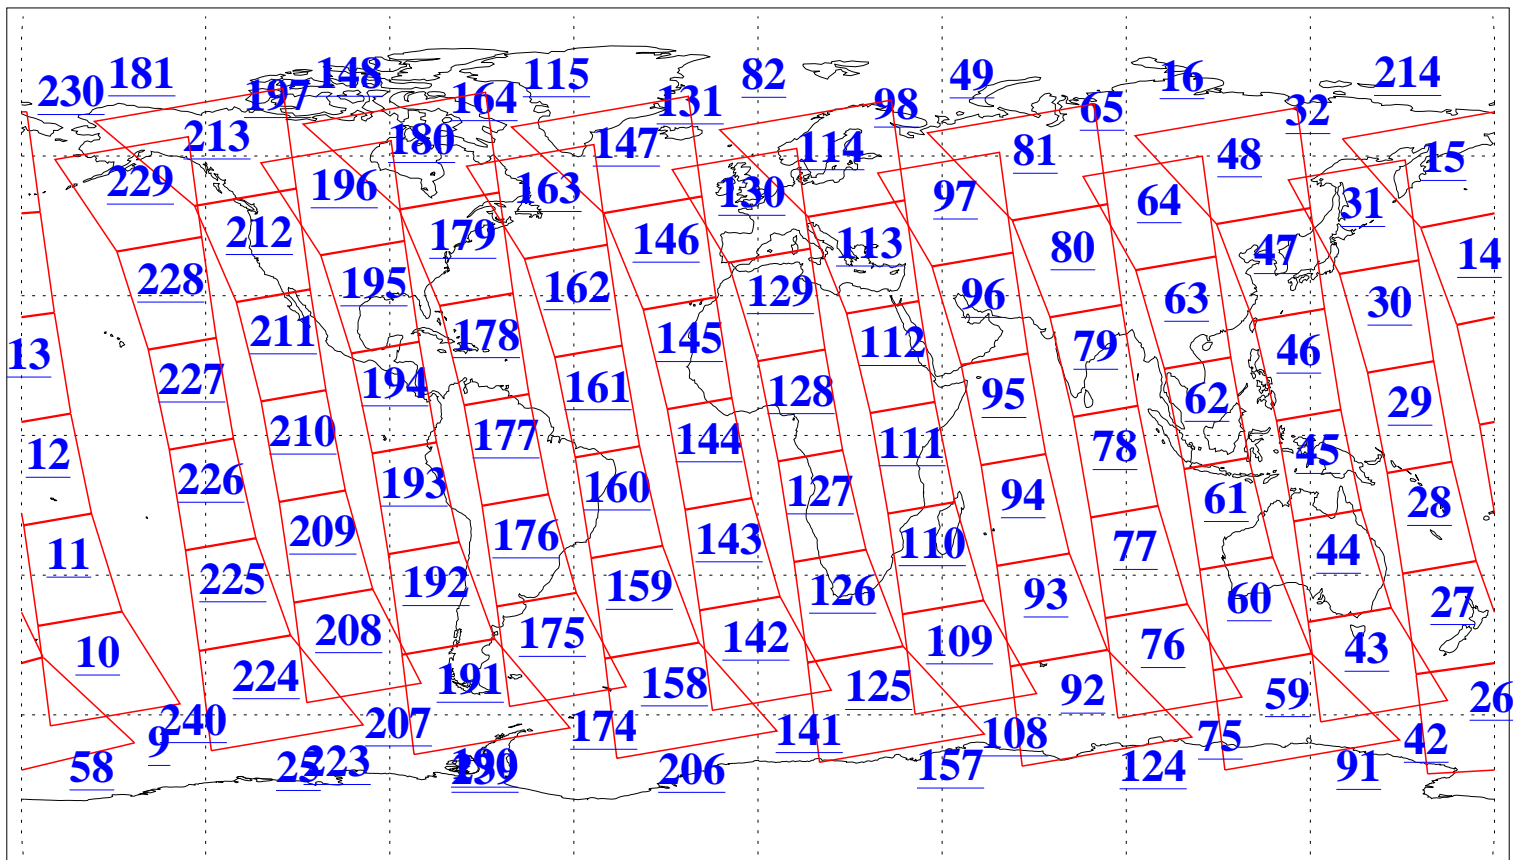

L1B Availability
AMSU Granules: 240
HSB Granules: 0
AIRS Granules: 240

9 Aug 2010
DoY 221
Aqua Day 3019
Granules: 1 to 120

Granules: 121 to 240

Legend: AMSU Available, HSB Available, AIRS Available

L1B Availability
AMSU Granules: 240
HSB Granules: 0
AIRS Granules: 240

9 Aug 2010
DoY 221
Aqua Day 3019
Ascending Granules

Descending Granules

Legend: AMSU Available, HSB Available, AIRS Available

L1B Availability
 AMSU Granules: 240
 HSB Granules: 0
 AIRS Granules: 240

9 Aug 2010
 DoY 221
 Aqua Day 3019

Northern Hemisphere Granules

Southern Hemisphere Granules

Legend: AMSU Available, HSB Available, AIRS Available