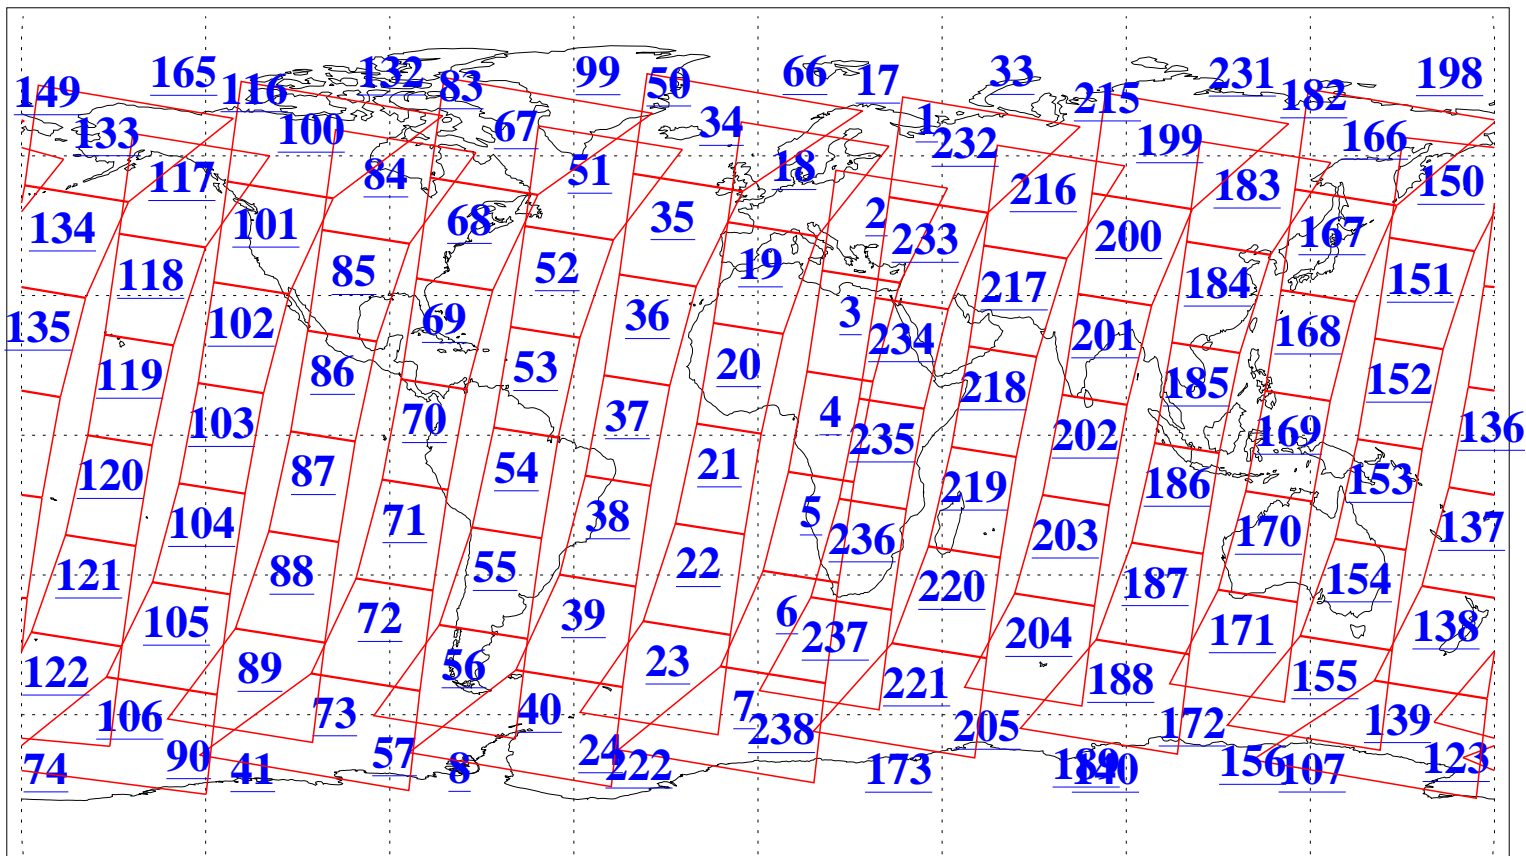

L1B Availability
AMSU Granules: 240
HSB Granules: 0
AIRS Granules: 240

9 Aug 2010
DoY 221
Aqua Day 3019
Granules: 1 to 120

Granules: 121 to 240

Legend: AMSU Available, HSB Available, AIRS Available

L1B Availability
AMSU Granules: 240
HSB Granules: 0
AIRS Granules: 240

9 Aug 2010
DoY 221
Aqua Day 3019
Ascending Granules

Descending Granules

Legend: AMSU Available, HSB Available, AIRS Available

L1B Availability
 AMSU Granules: 240
 HSB Granules: 0
 AIRS Granules: 240

9 Aug 2010
 DoY 221
 Aqua Day 3019

Northern Hemisphere Granules

Southern Hemisphere Granules

Legend: AMSU Available, HSB Available, AIRS Available