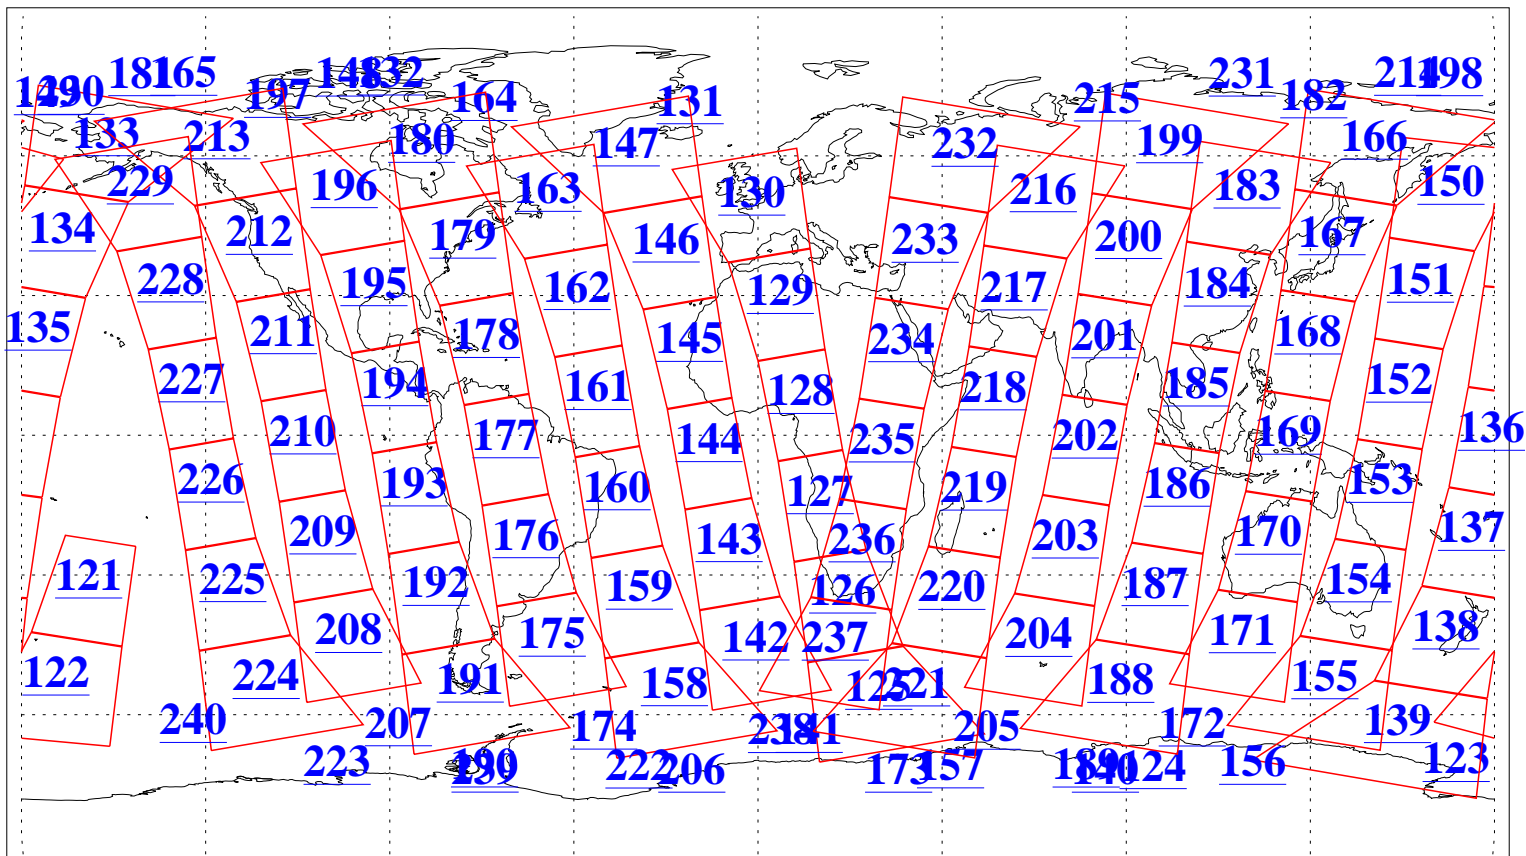

L1B Availability
AMSU Granules: 240
HSB Granules: 0
AIRS Granules: 240

9 Aug 2010
DoY 221
Aqua Day 3019
Granules: 1 to 120

Granules: 121 to 240

Legend: AMSU Available, HSB Available, AIRS Available

L1B Availability
AMSU Granules: 240
HSB Granules: 0
AIRS Granules: 240

9 Aug 2010
DoY 221
Aqua Day 3019
Ascending Granules

Descending Granules

Legend: AMSU Available, HSB Available, AIRS Available

L1B Availability
 AMSU Granules: 240
 HSB Granules: 0
 AIRS Granules: 240

9 Aug 2010
 DoY 221
 Aqua Day 3019

Northern Hemisphere Granules

Southern Hemisphere Granules

Legend: AMSU Available, HSB Available, AIRS Available