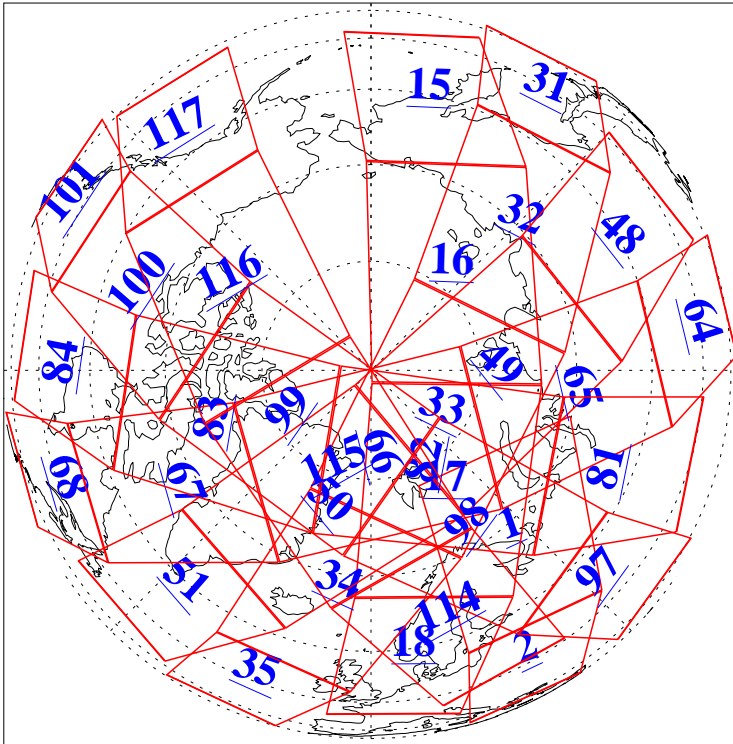

L1B Availability
AMSU Granules: 240
HSB Granules: 0
AIRS Granules: 240

9 Aug 2010
DoY 221
Aqua Day 3019
Granules: 1 to 120

Granules: 121 to 240

Legend: AMSU Available, HSB Available, AIRS Available

L1B Availability
AMSU Granules: 240
HSB Granules: 0
AIRS Granules: 240

9 Aug 2010
DoY 221
Aqua Day 3019
Ascending Granules

Descending Granules

Legend: AMSU Available, HSB Available, AIRS Available

L1B Availability
 AMSU Granules: 240
 HSB Granules: 0
 AIRS Granules: 240

9 Aug 2010
 DoY 221
 Aqua Day 3019

Northern Hemisphere Granules

Southern Hemisphere Granules

Legend: AMSU Available, HSB Available, AIRS Available