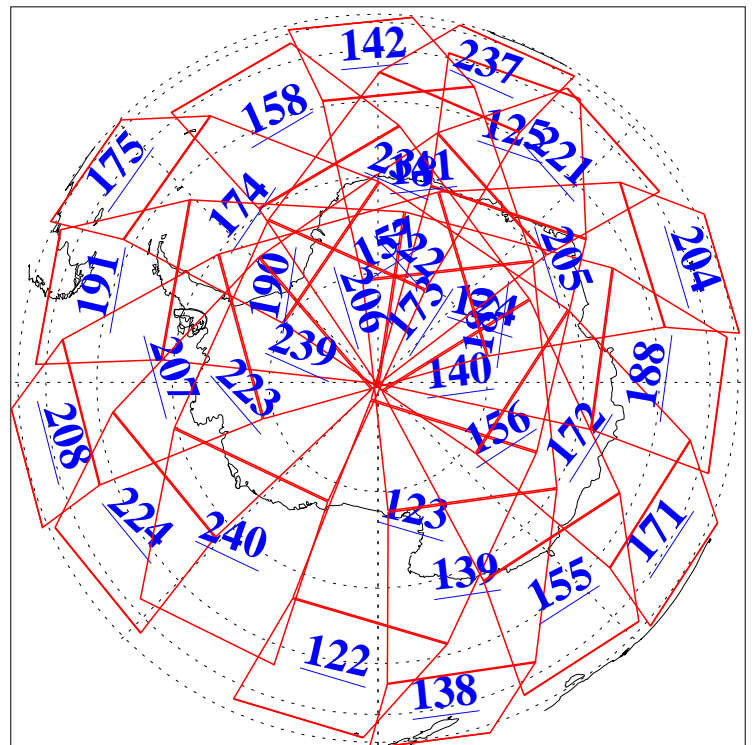

L1B Availability
AMSU Granules: 240
HSB Granules: 0
AIRS Granules: 240

9 Aug 2010
DoY 221
Aqua Day 3019
Granules: 1 to 120

Granules: 121 to 240

Legend: AMSU Available, HSB Available, AIRS Available

L1B Availability
AMSU Granules: 240
HSB Granules: 0
AIRS Granules: 240

9 Aug 2010
DoY 221
Aqua Day 3019
Ascending Granules

Descending Granules

Legend: AMSU Available, HSB Available, AIRS Available

L1B Availability
 AMSU Granules: 240
 HSB Granules: 0
 AIRS Granules: 240

9 Aug 2010
 DoY 221
 Aqua Day 3019

Northern Hemisphere Granules

Southern Hemisphere Granules

Legend: AMSU Available, HSB Available, AIRS Available