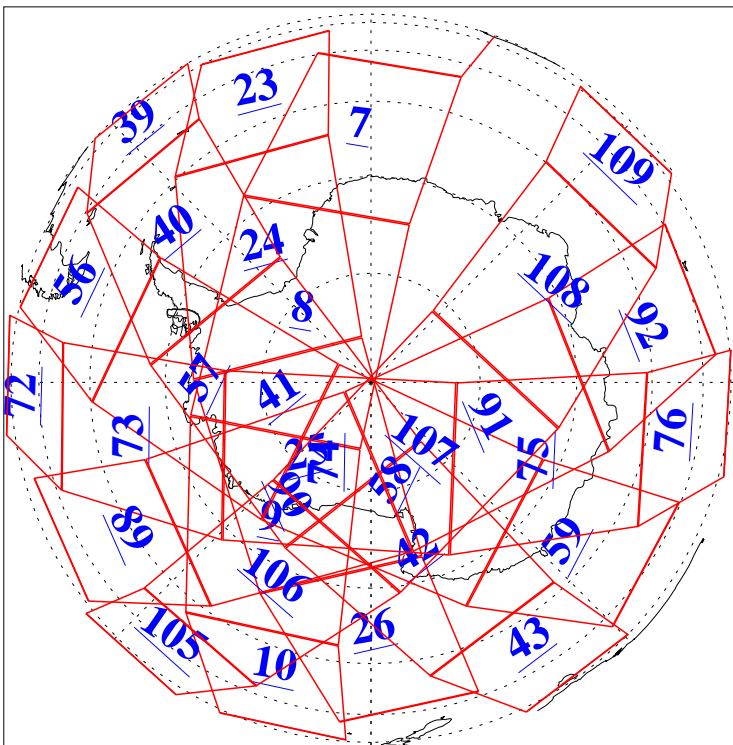

L1B Availability
AMSU Granules: 240
HSB Granules: 0
AIRS Granules: 240

9 Aug 2010
DoY 221
Aqua Day 3019
Granules: 1 to 120

Granules: 121 to 240

Legend: AMSU Available, HSB Available, AIRS Available

L1B Availability
AMSU Granules: 240
HSB Granules: 0
AIRS Granules: 240

9 Aug 2010
DoY 221
Aqua Day 3019
Ascending Granules

Descending Granules

Legend: AMSU Available, HSB Available, AIRS Available

L1B Availability
 AMSU Granules: 240
 HSB Granules: 0
 AIRS Granules: 240

9 Aug 2010
 DoY 221
 Aqua Day 3019

Northern Hemisphere Granules

Southern Hemisphere Granules

Legend: AMSU Available, HSB Available, AIRS Available