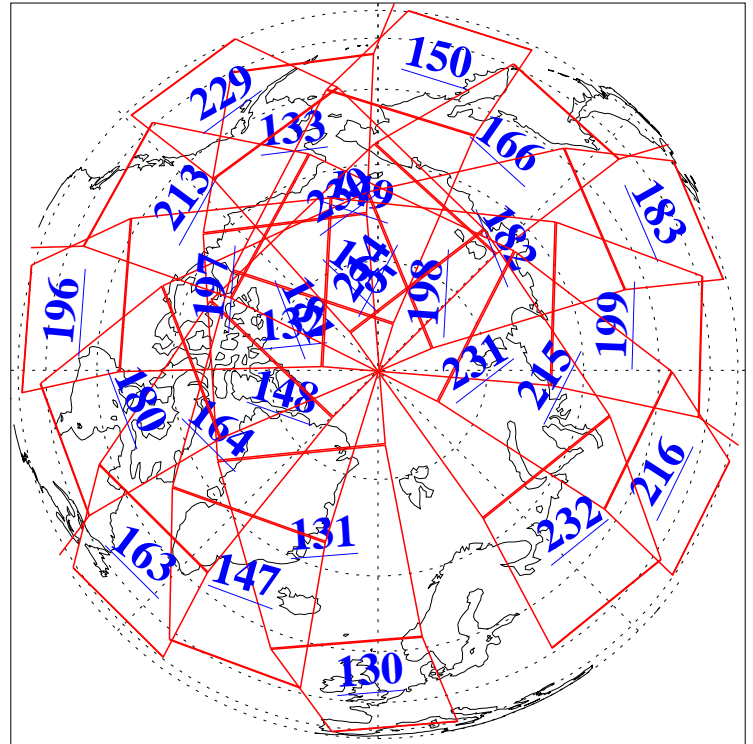

9 Aug 2010
DoY 221
Aqua Day 3019
Ascending Granules

Descending Granules

Legend: AMSU Available, HSB Available, AIRS Available

L1B Availability
 AMSU Granules: 240
 HSB Granules: 0
 AIRS Granules: 240

9 Aug 2010
 DoY 221
 Aqua Day 3019

Northern Hemisphere Granules

Southern Hemisphere Granules

Legend: AMSU Available, HSB Available, AIRS Available