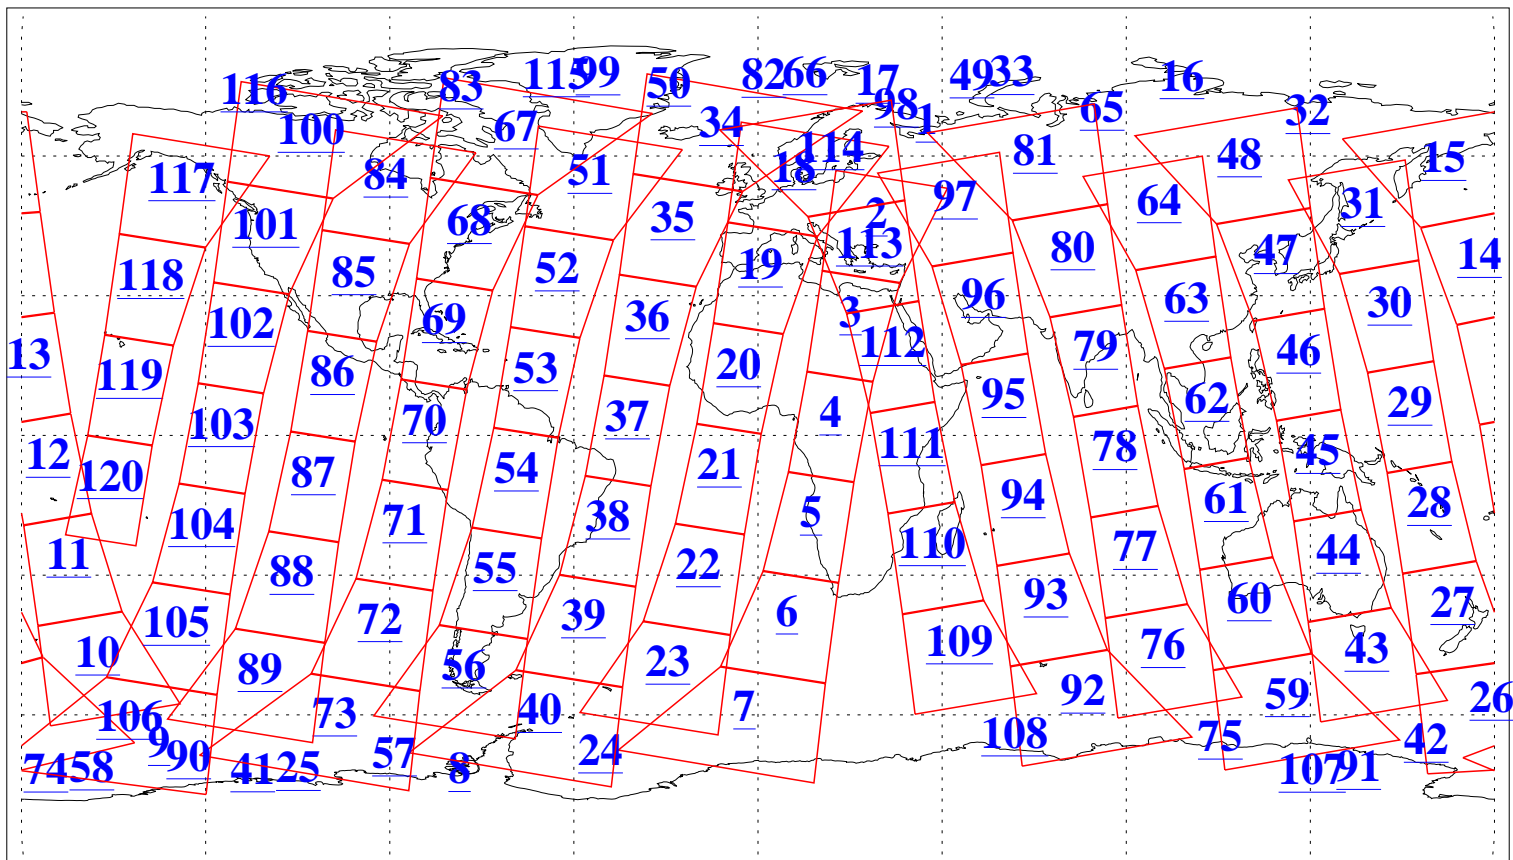

L1B Availability
AMSU Granules: 240
HSB Granules: 0
AIRS Granules: 240

9 Aug 2010
DoY 221
Aqua Day 3019
Granules: 1 to 120

Granules: 121 to 240

Legend: AMSU Available, HSB Available, AIRS Available

L1B Availability
AMSU Granules: 240
HSB Granules: 0
AIRS Granules: 240

9 Aug 2010
DoY 221
Aqua Day 3019
Ascending Granules

Descending Granules

Legend: AMSU Available, HSB Available, AIRS Available

L1B Availability
 AMSU Granules: 240
 HSB Granules: 0
 AIRS Granules: 240

9 Aug 2010
 DoY 221
 Aqua Day 3019

Northern Hemisphere Granules

Southern Hemisphere Granules

Legend: AMSU Available, HSB Available, AIRS Available