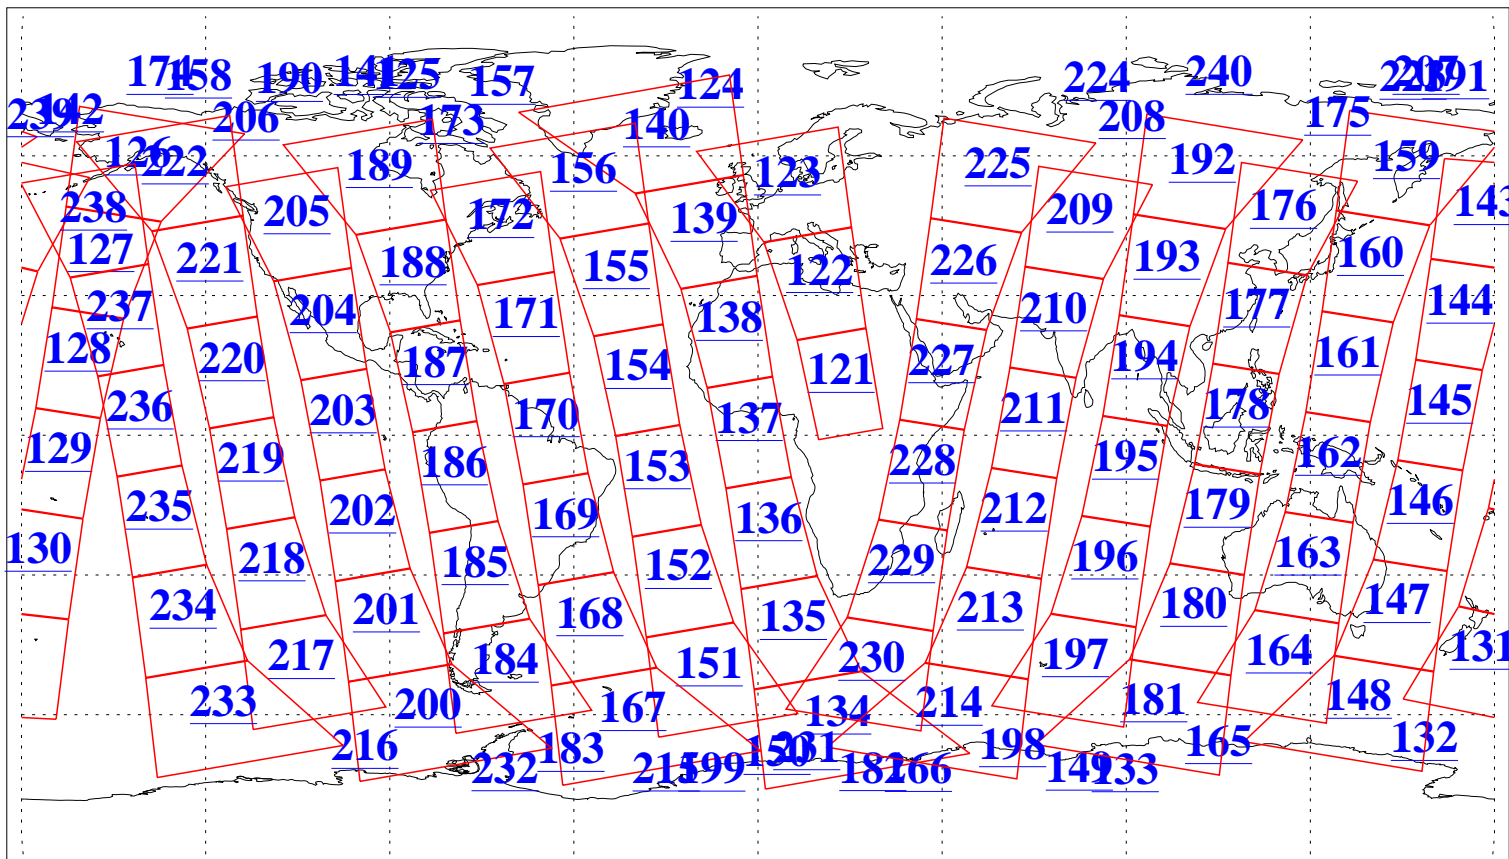

L1B Availability  
AMSU Granules: 240  
HSB Granules: 0  
AIRS Granules: 240

8 Aug 2010  
DoY 220  
Aqua Day 3018  
Granules: 1 to 120

Granules: 121 to 240

Legend: AMSU Available, HSB Available, AIRS Available

L1B Availability  
AMSU Granules: 240  
HSB Granules: 0  
AIRS Granules: 240

8 Aug 2010  
DoY 220  
Aqua Day 3018  
Ascending Granules

Descending Granules

Legend: AMSU Available, HSB Available, AIRS Available

L1B Availability  
 AMSU Granules: 240  
 HSB Granules: 0  
 AIRS Granules: 240

8 Aug 2010  
 DoY 220  
 Aqua Day 3018

Northern Hemisphere Granules

Southern Hemisphere Granules

Legend: AMSU Available, HSB Available, AIRS Available