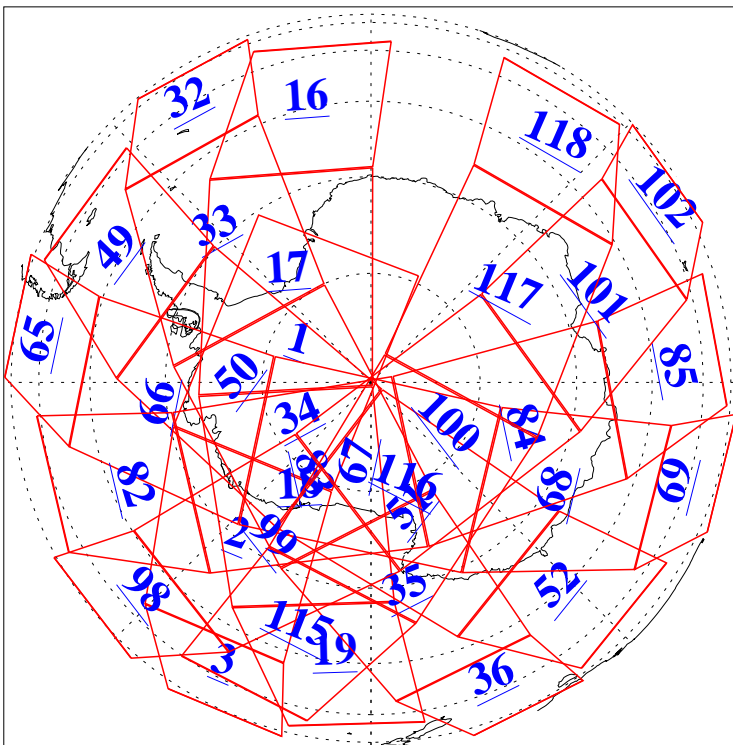

L1B Availability  
AMSU Granules: 240  
HSB Granules: 0  
AIRS Granules: 240

8 Aug 2010  
DoY 220  
Aqua Day 3018  
Granules: 1 to 120

Granules: 121 to 240

Legend: AMSU Available, HSB Available, AIRS Available

L1B Availability  
AMSU Granules: 240  
HSB Granules: 0  
AIRS Granules: 240

8 Aug 2010  
DoY 220  
Aqua Day 3018  
Ascending Granules

Descending Granules

Legend: AMSU Available, HSB Available, AIRS Available

L1B Availability  
 AMSU Granules: 240  
 HSB Granules: 0  
 AIRS Granules: 240

8 Aug 2010  
 DoY 220  
 Aqua Day 3018

Northern Hemisphere Granules

Southern Hemisphere Granules

Legend: AMSU Available, HSB Available, AIRS Available