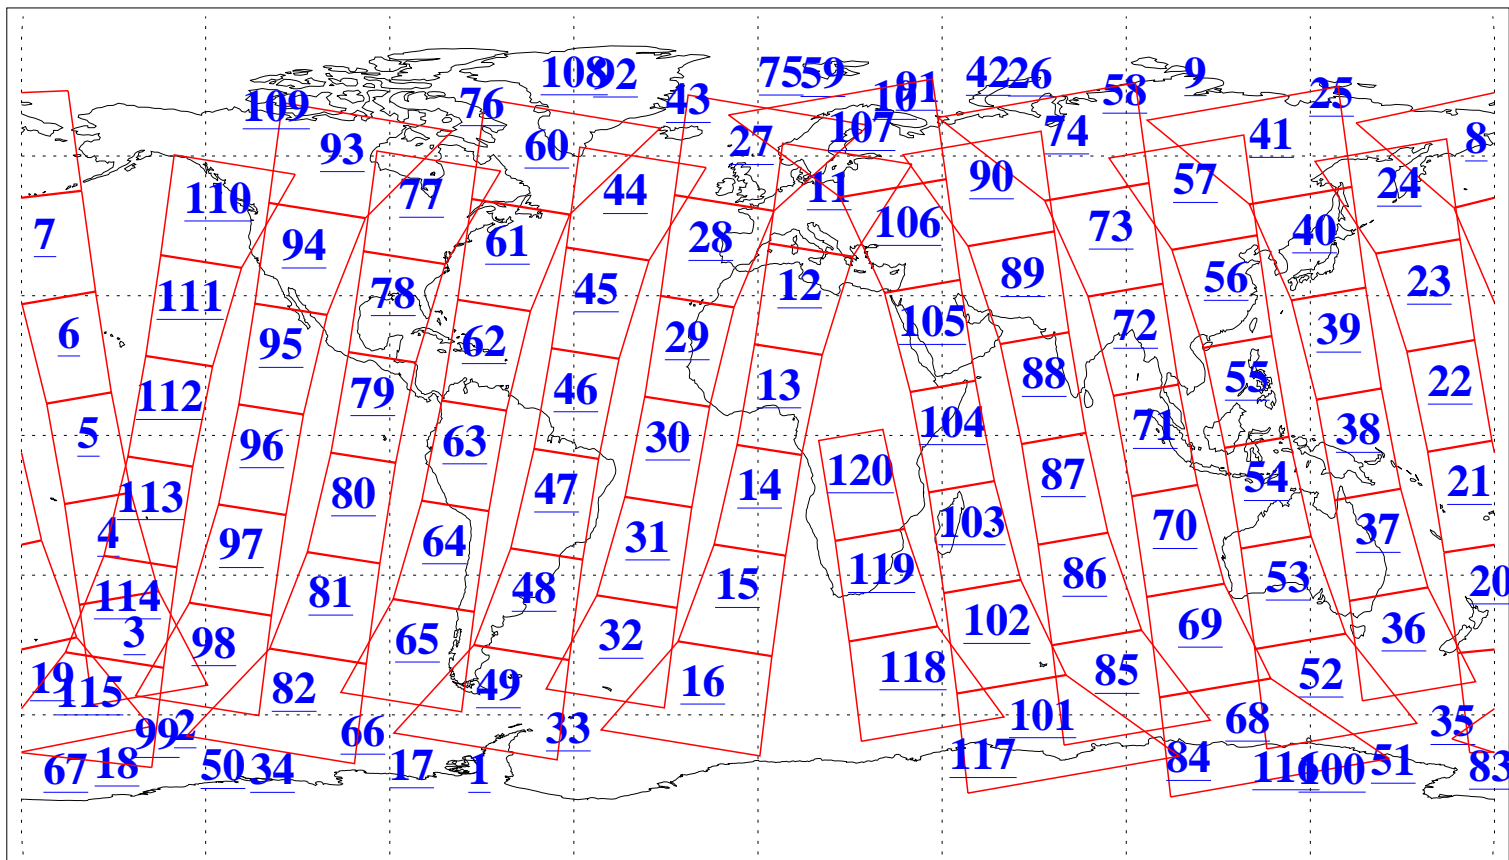

L1B Availability  
AMSU Granules: 240  
HSB Granules: 0  
AIRS Granules: 240

8 Aug 2010  
DoY 220  
Aqua Day 3018  
Granules: 1 to 120

Granules: 121 to 240

Legend: AMSU Available, HSB Available, AIRS Available

L1B Availability  
AMSU Granules: 240  
HSB Granules: 0  
AIRS Granules: 240

8 Aug 2010  
DoY 220  
Aqua Day 3018  
Ascending Granules

Descending Granules

Legend: AMSU Available, HSB Available, AIRS Available

L1B Availability  
 AMSU Granules: 240  
 HSB Granules: 0  
 AIRS Granules: 240

8 Aug 2010  
 DoY 220  
 Aqua Day 3018

Northern Hemisphere Granules

Southern Hemisphere Granules

Legend: AMSU Available, HSB Available, AIRS Available