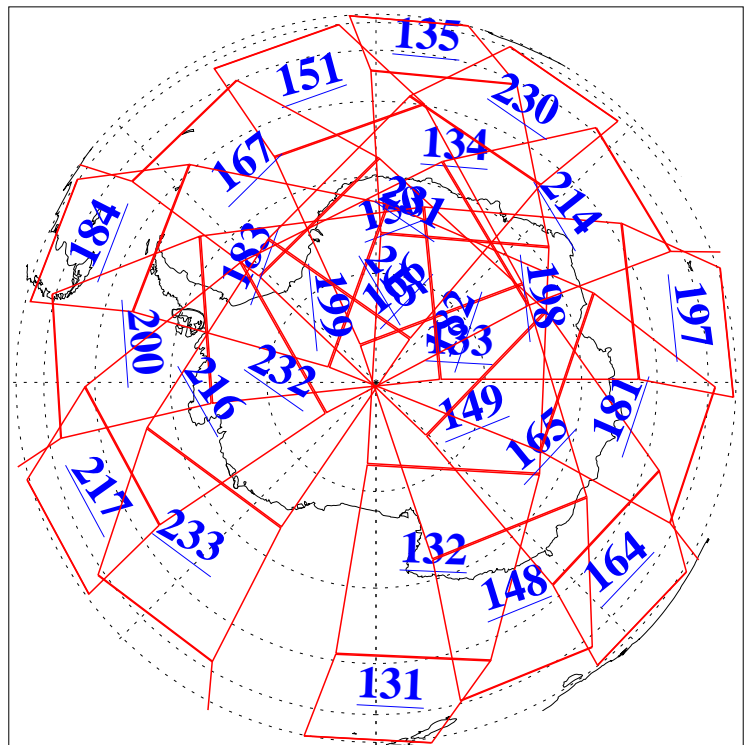

L1B Availability  
AMSU Granules: 240  
HSB Granules: 0  
AIRS Granules: 240

8 Aug 2010  
DoY 220  
Aqua Day 3018  
Ascending Granules

Descending Granules

Legend: AMSU Available, HSB Available, AIRS Available

L1B Availability  
 AMSU Granules: 240  
 HSB Granules: 0  
 AIRS Granules: 240

8 Aug 2010  
 DoY 220  
 Aqua Day 3018

Northern Hemisphere Granules

Southern Hemisphere Granules

Legend: AMSU Available, HSB Available, AIRS Available