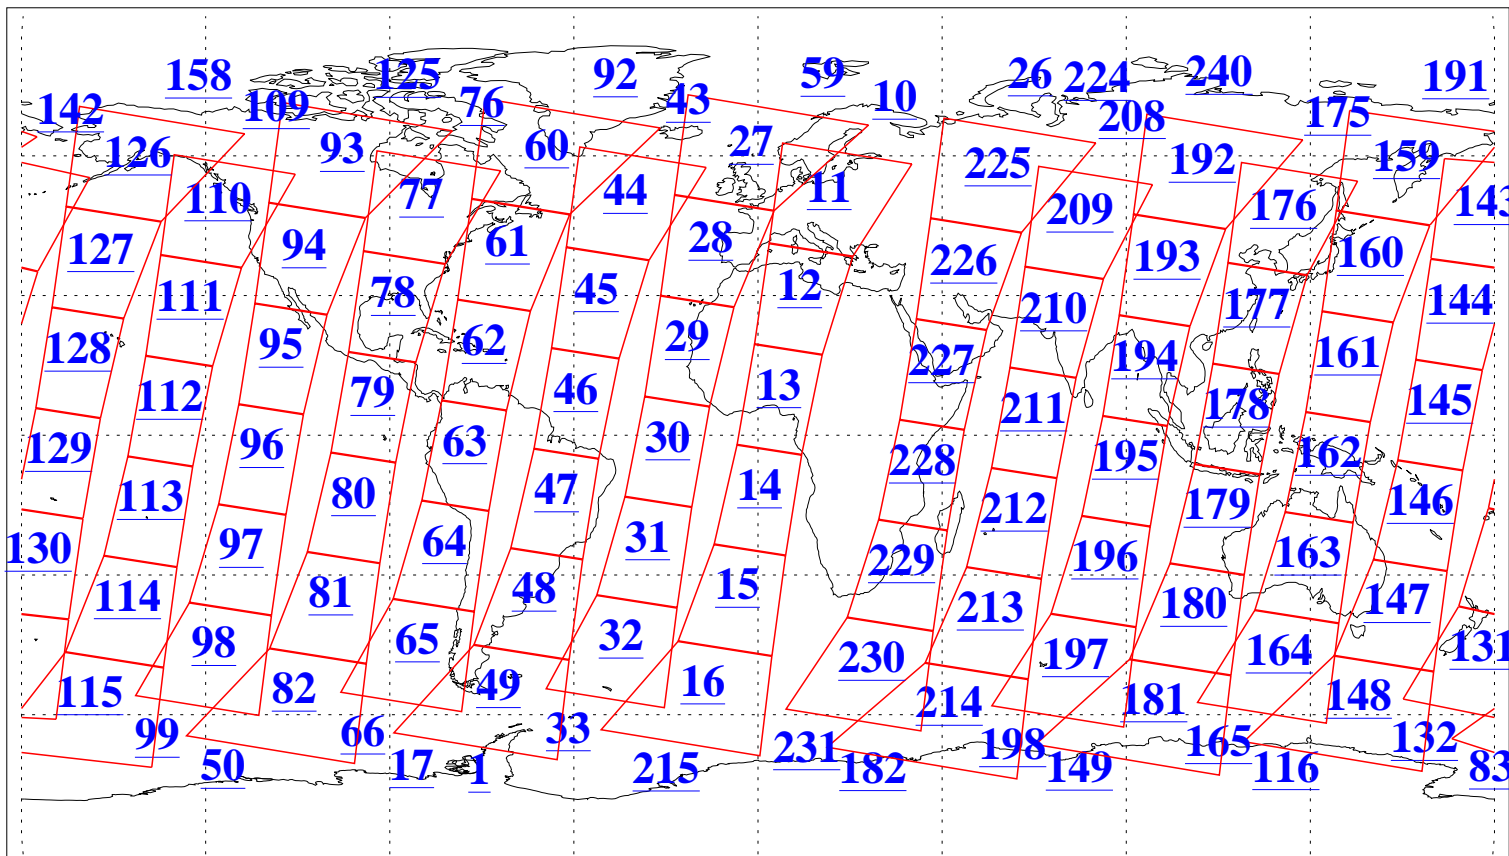

L1B Availability  
AMSU Granules: 240  
HSB Granules: 0  
AIRS Granules: 240

8 Aug 2010  
DoY 220  
Aqua Day 3018  
Granules: 1 to 120

Granules: 121 to 240

Legend: AMSU Available, HSB Available, AIRS Available

L1B Availability  
AMSU Granules: 240  
HSB Granules: 0  
AIRS Granules: 240

8 Aug 2010  
DoY 220  
Aqua Day 3018  
Ascending Granules

Descending Granules

Legend: AMSU Available, HSB Available, AIRS Available

L1B Availability  
 AMSU Granules: 240  
 HSB Granules: 0  
 AIRS Granules: 240

8 Aug 2010  
 DoY 220  
 Aqua Day 3018

Northern Hemisphere Granules

Southern Hemisphere Granules

Legend: AMSU Available, HSB Available, AIRS Available