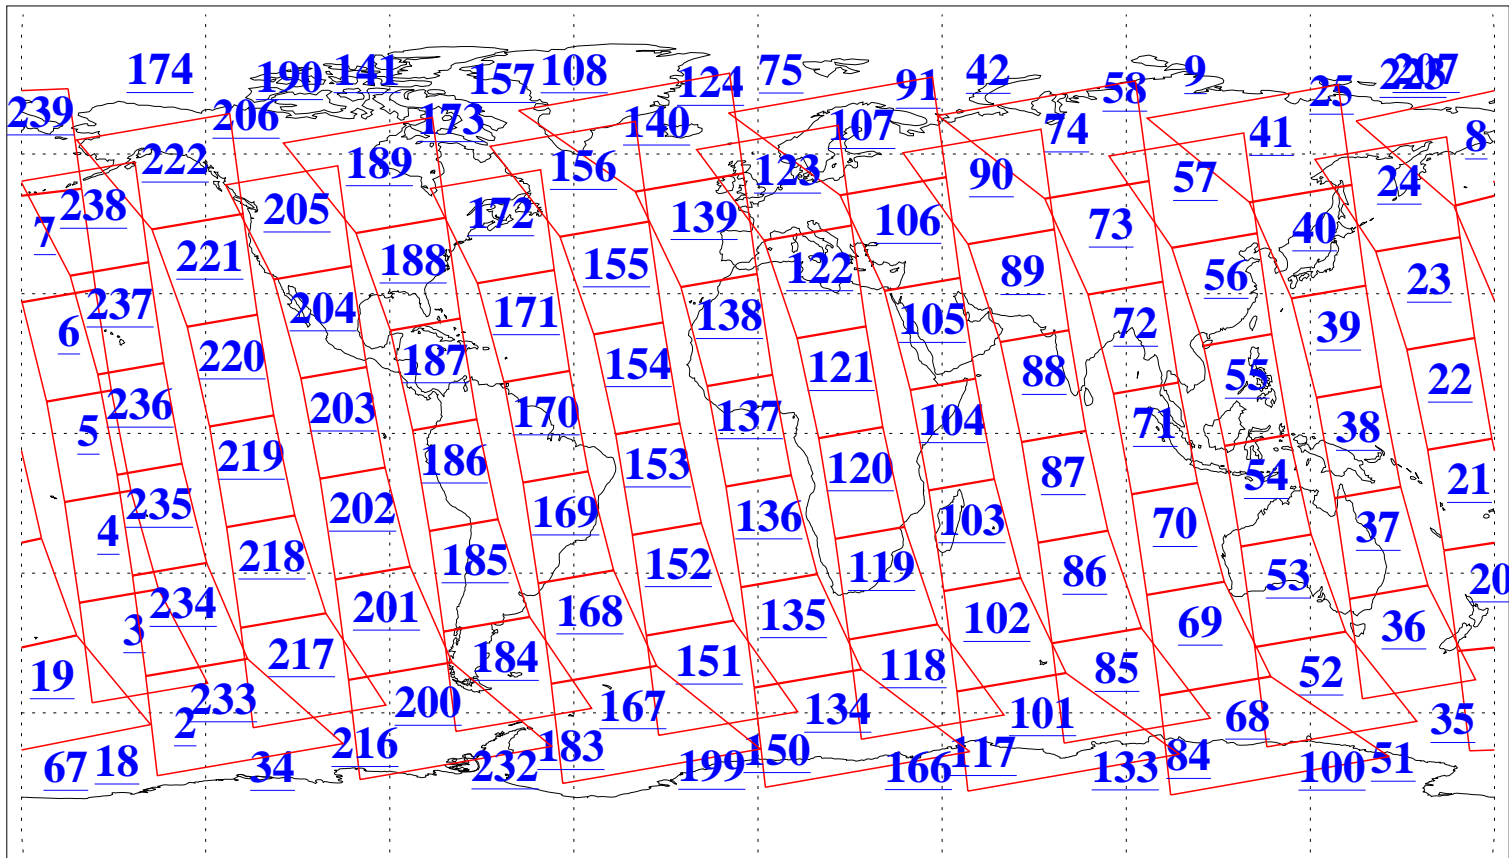

L1B Availability  
AMSU Granules: 240  
HSB Granules: 0  
AIRS Granules: 240

8 Aug 2010  
DoY 220  
Aqua Day 3018  
Granules: 1 to 120

Granules: 121 to 240

Legend: AMSU Available, HSB Available, AIRS Available

L1B Availability  
AMSU Granules: 240  
HSB Granules: 0  
AIRS Granules: 240

8 Aug 2010  
DoY 220  
Aqua Day 3018  
Ascending Granules

Descending Granules

Legend: AMSU Available, HSB Available, AIRS Available

L1B Availability  
 AMSU Granules: 240  
 HSB Granules: 0  
 AIRS Granules: 240

8 Aug 2010  
 DoY 220  
 Aqua Day 3018

Northern Hemisphere Granules

Southern Hemisphere Granules

Legend: AMSU Available, HSB Available, AIRS Available