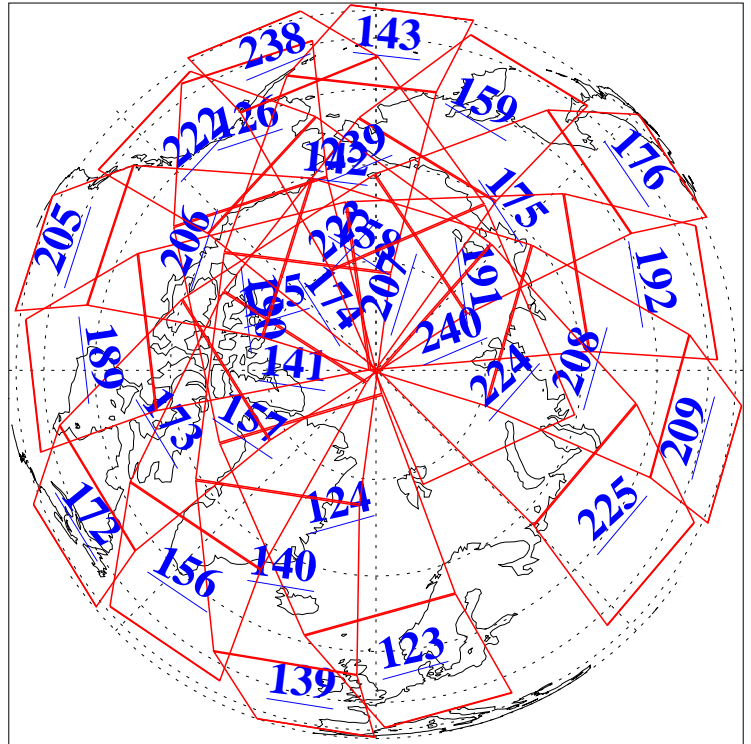

L1B Availability  
AMSU Granules: 240  
HSB Granules: 0  
AIRS Granules: 240

8 Aug 2010  
DoY 220  
Aqua Day 3018  
Granules: 1 to 120

Granules: 121 to 240

Legend: AMSU Available, HSB Available, AIRS Available

L1B Availability  
AMSU Granules: 240  
HSB Granules: 0  
AIRS Granules: 240

8 Aug 2010  
DoY 220  
Aqua Day 3018  
Ascending Granules

Descending Granules

Legend: AMSU Available, HSB Available, AIRS Available

L1B Availability  
 AMSU Granules: 240  
 HSB Granules: 0  
 AIRS Granules: 240

8 Aug 2010  
 DoY 220  
 Aqua Day 3018

Northern Hemisphere Granules

Southern Hemisphere Granules

Legend: AMSU Available, HSB Available, AIRS Available