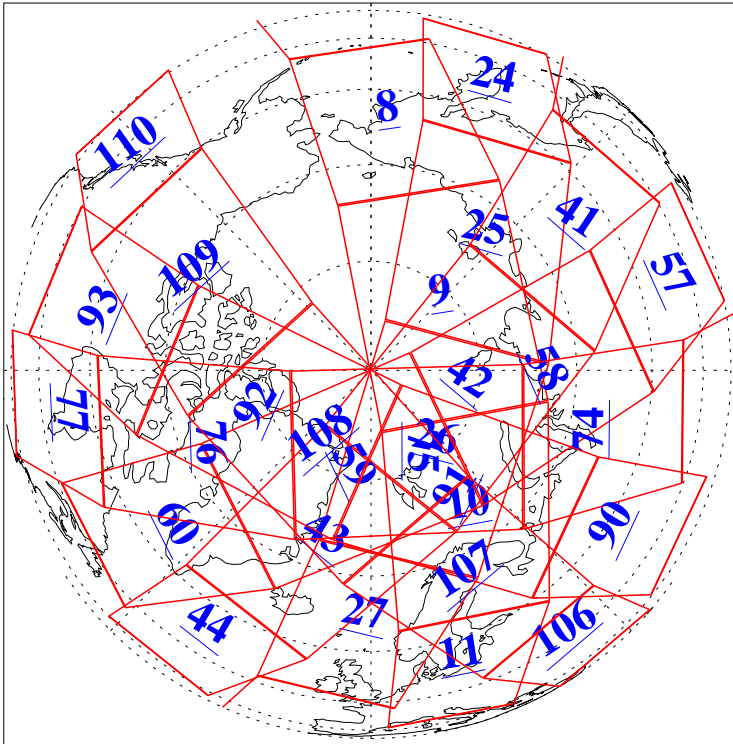

L1B Availability  
AMSU Granules: 240  
HSB Granules: 0  
AIRS Granules: 240

8 Aug 2010  
DoY 220  
Aqua Day 3018  
Granules: 1 to 120

Granules: 121 to 240

Legend: AMSU Available, HSB Available, AIRS Available

L1B Availability  
AMSU Granules: 240  
HSB Granules: 0  
AIRS Granules: 240

8 Aug 2010  
DoY 220  
Aqua Day 3018  
Ascending Granules

Descending Granules

Legend: AMSU Available, HSB Available, AIRS Available

L1B Availability  
 AMSU Granules: 240  
 HSB Granules: 0  
 AIRS Granules: 240

8 Aug 2010  
 DoY 220  
 Aqua Day 3018

Northern Hemisphere Granules

Southern Hemisphere Granules

Legend: AMSU Available, HSB Available, AIRS Available