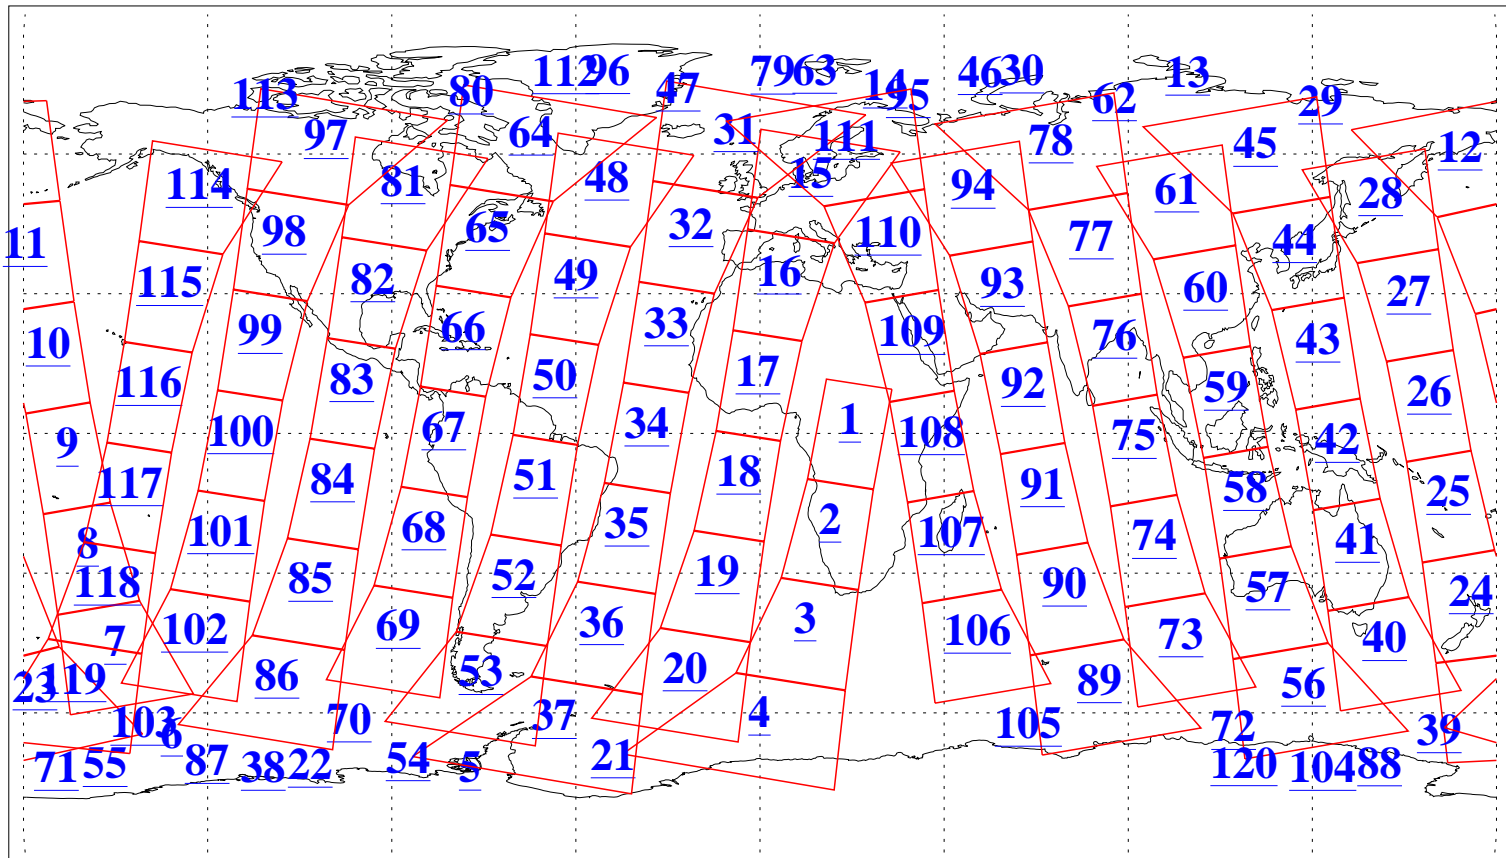

L1B Availability  
AMSU Granules: 240  
HSB Granules: 0  
AIRS Granules: 240

4 Aug 2010  
DoY 216  
Aqua Day 3014  
Granules: 1 to 120

Granules: 121 to 240

Legend: AMSU Available, HSB Available, AIRS Available

L1B Availability  
AMSU Granules: 240  
HSB Granules: 0  
AIRS Granules: 240

4 Aug 2010  
DoY 216  
Aqua Day 3014

Ascending Granules

Descending Granules

Legend: AMSU Available, HSB Available, AIRS Available

L1B Availability  
 AMSU Granules: 240  
 HSB Granules: 0  
 AIRS Granules: 240

4 Aug 2010  
 DoY 216  
 Aqua Day 3014

Northern Hemisphere Granules

Southern Hemisphere Granules

Legend: AMSU Available, HSB Available, AIRS Available