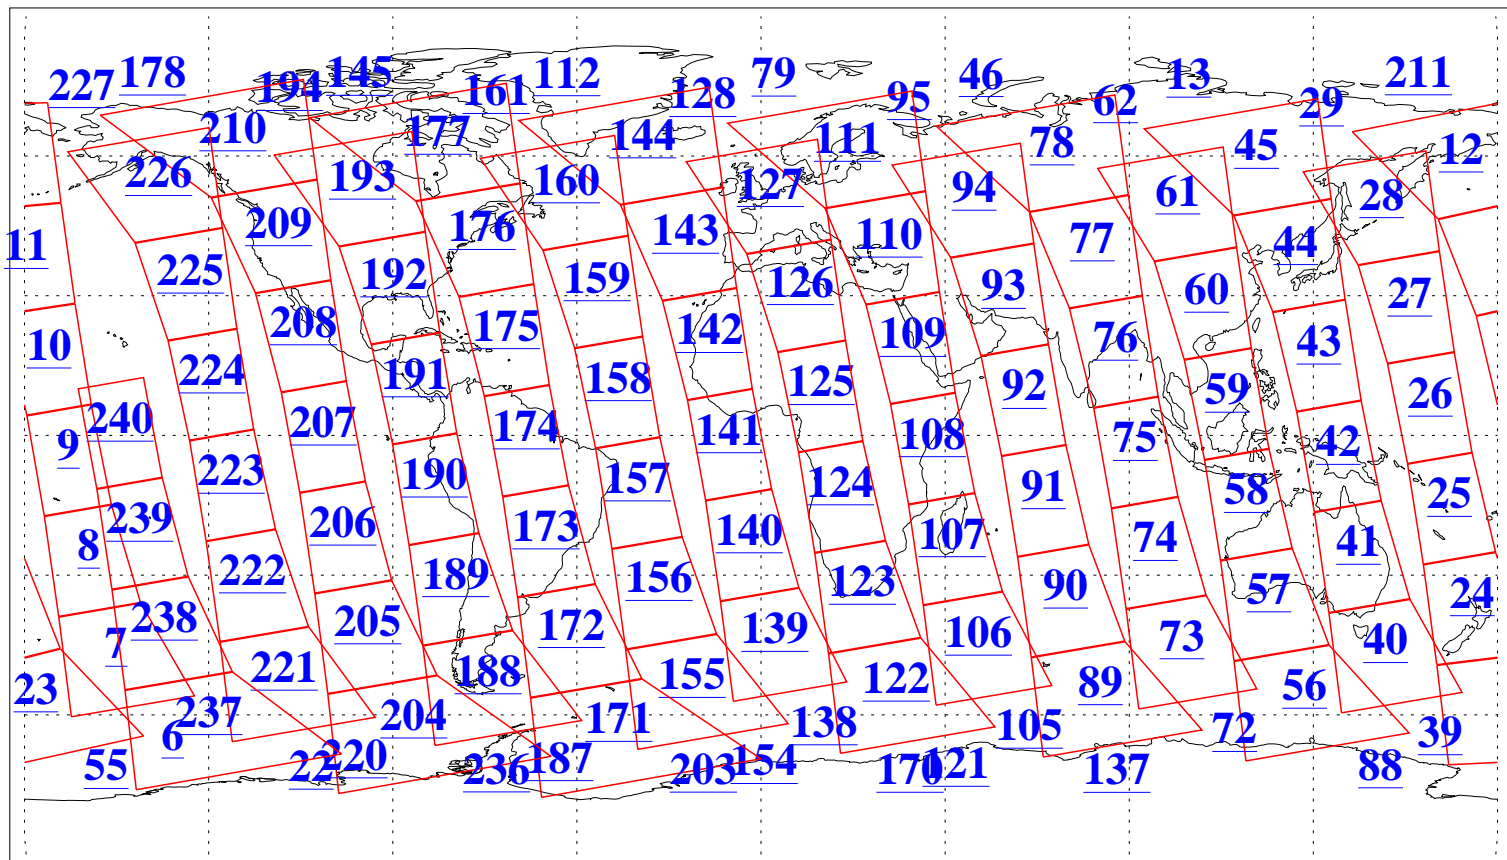

L1B Availability  
AMSU Granules: 240  
HSB Granules: 0  
AIRS Granules: 240

4 Aug 2010  
DoY 216  
Aqua Day 3014  
Granules: 1 to 120

Granules: 121 to 240

Legend: AMSU Available, HSB Available, AIRS Available

L1B Availability  
AMSU Granules: 240  
HSB Granules: 0  
AIRS Granules: 240

4 Aug 2010  
DoY 216  
Aqua Day 3014

Ascending Granules

Descending Granules

Legend: AMSU Available, HSB Available, AIRS Available

L1B Availability  
 AMSU Granules: 240  
 HSB Granules: 0  
 AIRS Granules: 240

4 Aug 2010  
 DoY 216  
 Aqua Day 3014

Northern Hemisphere Granules

Southern Hemisphere Granules

Legend: AMSU Available, HSB Available, AIRS Available