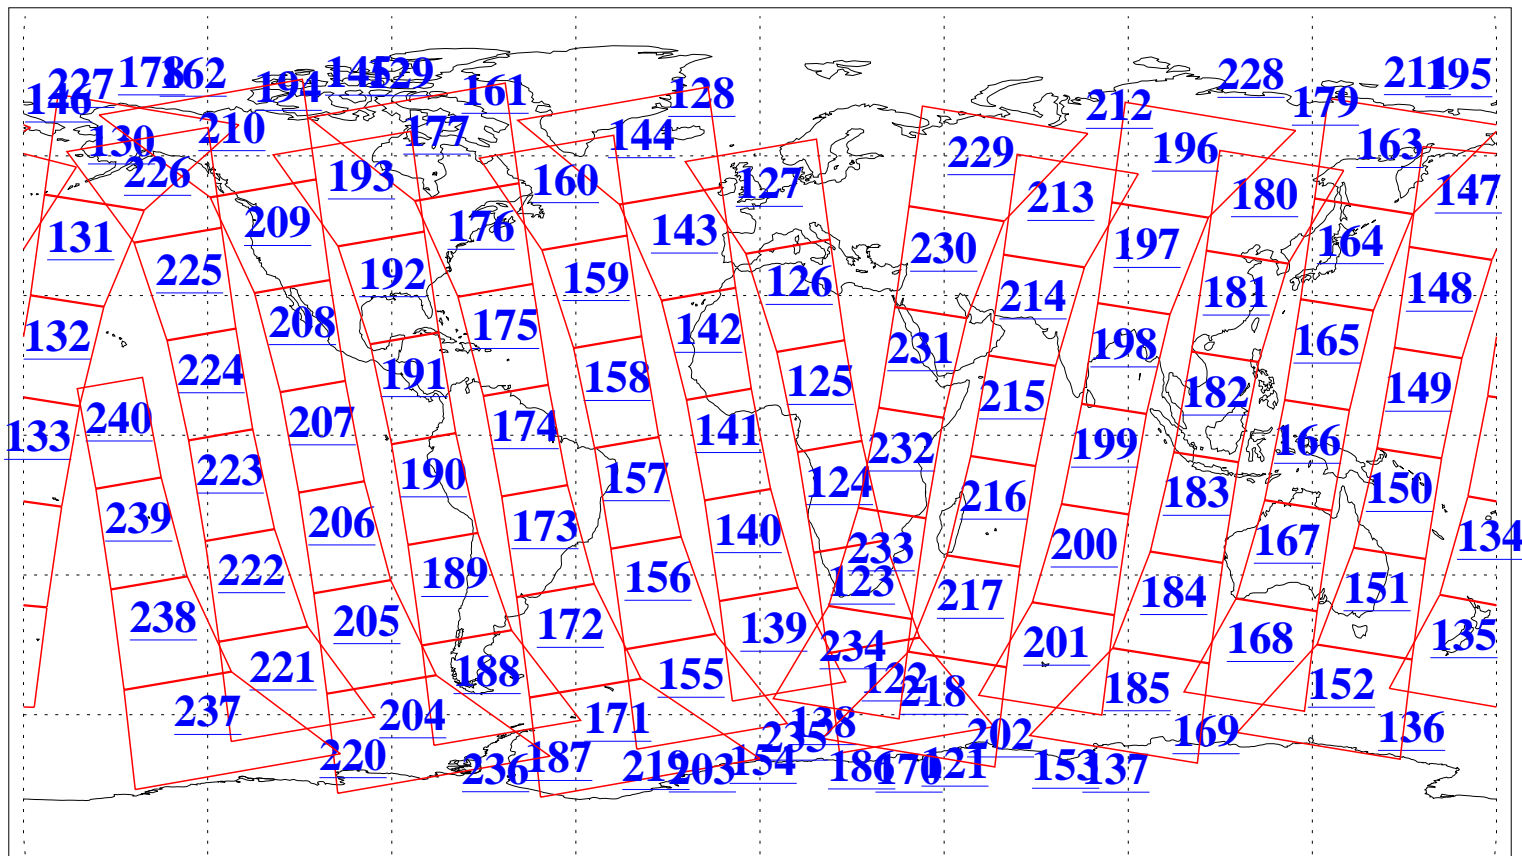

L1B Availability  
AMSU Granules: 240  
HSB Granules: 0  
AIRS Granules: 240

4 Aug 2010  
DoY 216  
Aqua Day 3014  
Granules: 1 to 120

Granules: 121 to 240

Legend: AMSU Available, HSB Available, AIRS Available

L1B Availability  
AMSU Granules: 240  
HSB Granules: 0  
AIRS Granules: 240

4 Aug 2010  
DoY 216  
Aqua Day 3014

Ascending Granules

Descending Granules

Legend: AMSU Available, HSB Available, AIRS Available

L1B Availability  
 AMSU Granules: 240  
 HSB Granules: 0  
 AIRS Granules: 240

4 Aug 2010  
 DoY 216  
 Aqua Day 3014

Northern Hemisphere Granules

Southern Hemisphere Granules

Legend: AMSU Available, HSB Available, AIRS Available