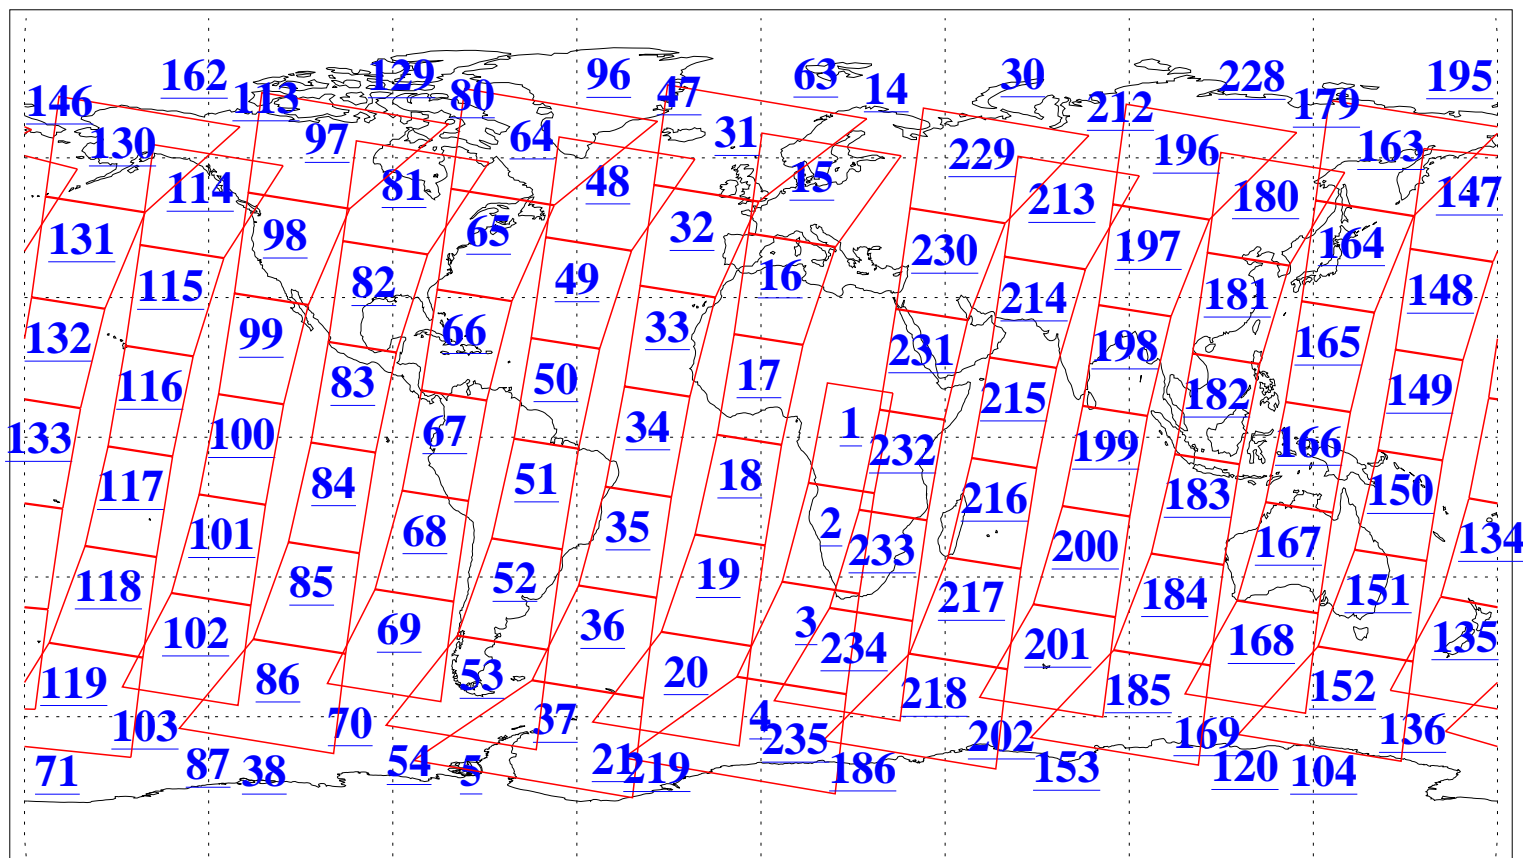

L1B Availability  
AMSU Granules: 240  
HSB Granules: 0  
AIRS Granules: 240

4 Aug 2010  
DoY 216  
Aqua Day 3014  
Granules: 1 to 120

Granules: 121 to 240

Legend: AMSU Available, HSB Available, AIRS Available

L1B Availability  
AMSU Granules: 240  
HSB Granules: 0  
AIRS Granules: 240

4 Aug 2010  
DoY 216  
Aqua Day 3014

Ascending Granules

Descending Granules

Legend: AMSU Available, HSB Available, AIRS Available

L1B Availability  
 AMSU Granules: 240  
 HSB Granules: 0  
 AIRS Granules: 240

4 Aug 2010  
 DoY 216  
 Aqua Day 3014

Northern Hemisphere Granules

Southern Hemisphere Granules

Legend: AMSU Available, HSB Available, AIRS Available