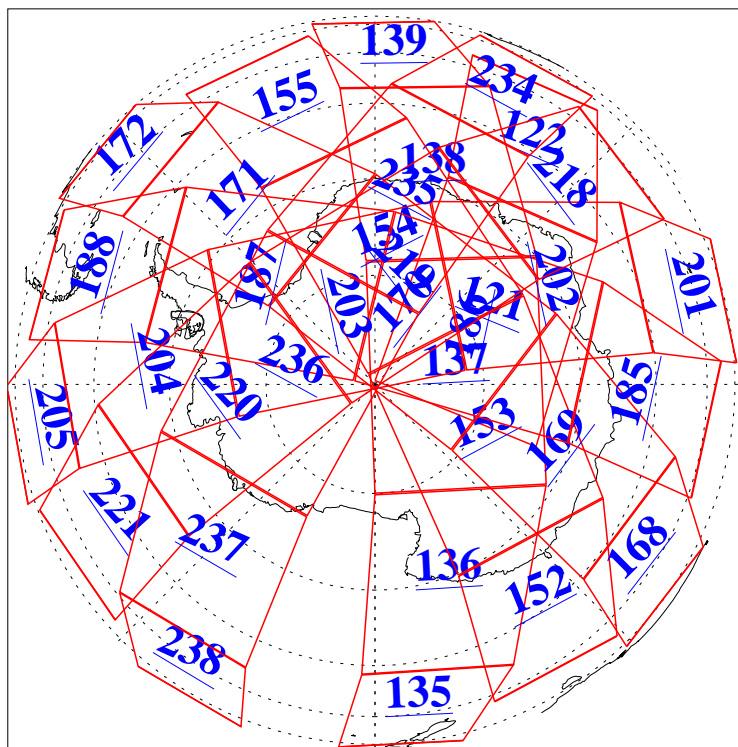

L1B Availability  
AMSU Granules: 240  
HSB Granules: 0  
AIRS Granules: 240

4 Aug 2010  
DoY 216  
Aqua Day 3014  
Granules: 1 to 120

Granules: 121 to 240

Legend: AMSU Available, HSB Available, AIRS Available

L1B Availability  
AMSU Granules: 240  
HSB Granules: 0  
AIRS Granules: 240

4 Aug 2010  
DoY 216  
Aqua Day 3014

Ascending Granules

Descending Granules

Legend: AMSU Available, HSB Available, AIRS Available

L1B Availability  
 AMSU Granules: 240  
 HSB Granules: 0  
 AIRS Granules: 240

4 Aug 2010  
 DoY 216  
 Aqua Day 3014

Northern Hemisphere Granules

Southern Hemisphere Granules

Legend: AMSU Available, HSB Available, AIRS Available