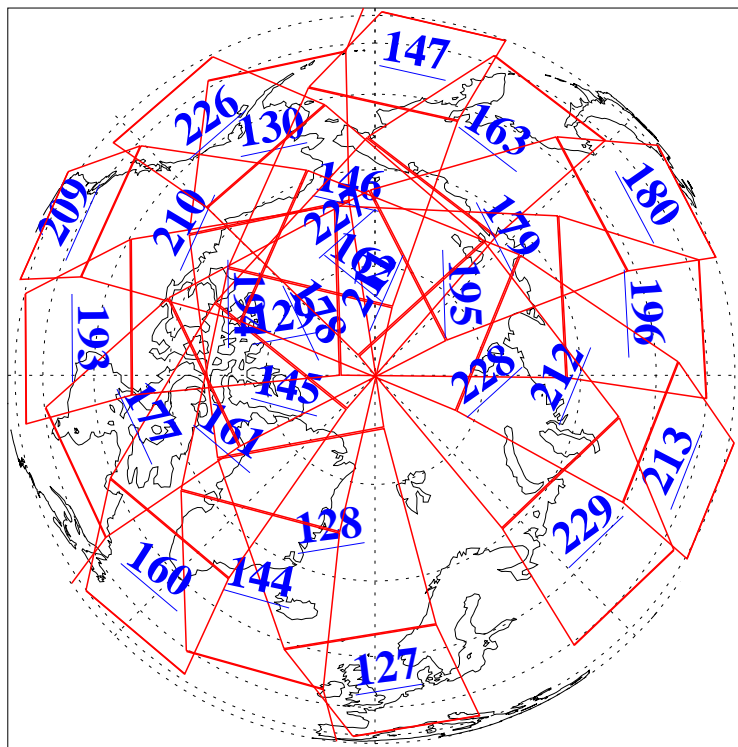

L1B Availability  
AMSU Granules: 240  
HSB Granules: 0  
AIRS Granules: 240

4 Aug 2010  
DoY 216  
Aqua Day 3014  
Granules: 1 to 120

Granules: 121 to 240

Legend: AMSU Available, HSB Available, AIRS Available

L1B Availability  
AMSU Granules: 240  
HSB Granules: 0  
AIRS Granules: 240

4 Aug 2010  
DoY 216  
Aqua Day 3014

Ascending Granules

Descending Granules

Legend: AMSU Available, HSB Available, AIRS Available

L1B Availability  
 AMSU Granules: 240  
 HSB Granules: 0  
 AIRS Granules: 240

4 Aug 2010  
 DoY 216  
 Aqua Day 3014

Northern Hemisphere Granules

Southern Hemisphere Granules

Legend: AMSU Available, HSB Available, AIRS Available