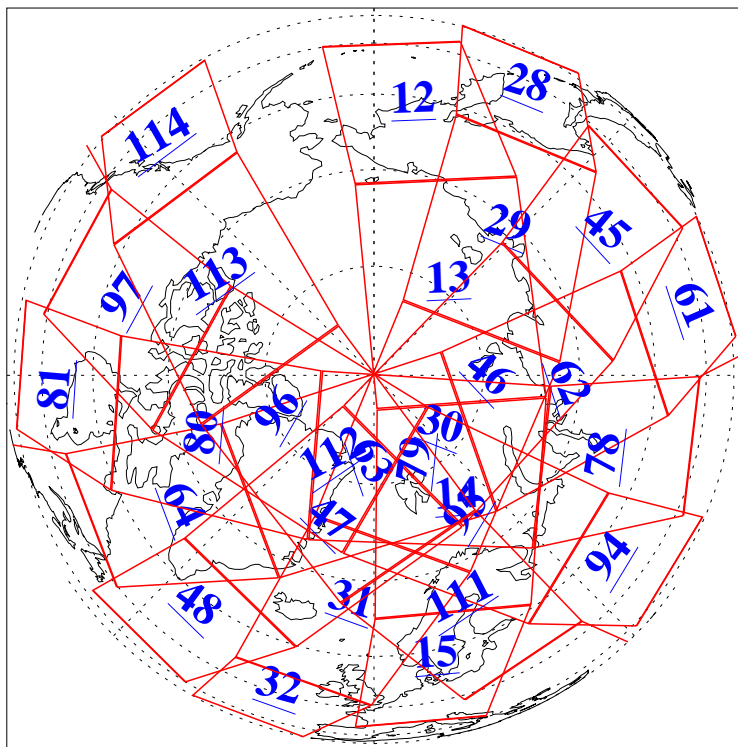

L1B Availability  
AMSU Granules: 240  
HSB Granules: 0  
AIRS Granules: 240

4 Aug 2010  
DoY 216  
Aqua Day 3014  
Granules: 1 to 120

Granules: 121 to 240

Legend: AMSU Available, HSB Available, AIRS Available

L1B Availability  
AMSU Granules: 240  
HSB Granules: 0  
AIRS Granules: 240

4 Aug 2010  
DoY 216  
Aqua Day 3014

Ascending Granules

Descending Granules

Legend: AMSU Available, HSB Available, AIRS Available

L1B Availability  
 AMSU Granules: 240  
 HSB Granules: 0  
 AIRS Granules: 240

4 Aug 2010  
 DoY 216  
 Aqua Day 3014

Northern Hemisphere Granules

Southern Hemisphere Granules

Legend: AMSU Available, HSB Available, AIRS Available