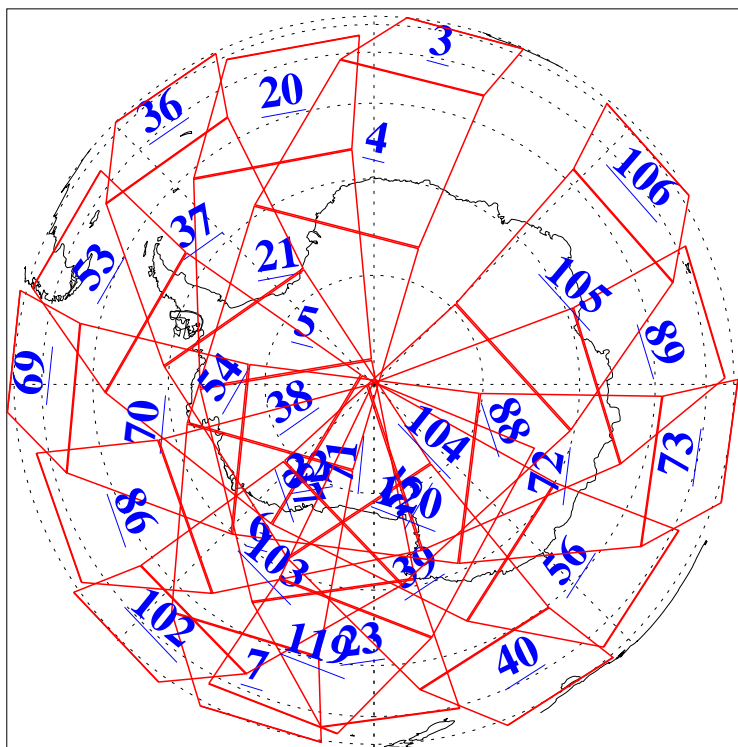

L1B Availability  
AMSU Granules: 240  
HSB Granules: 0  
AIRS Granules: 240

4 Aug 2010  
DoY 216  
Aqua Day 3014  
Granules: 1 to 120

Granules: 121 to 240

Legend: AMSU Available, HSB Available, AIRS Available

L1B Availability  
AMSU Granules: 240  
HSB Granules: 0  
AIRS Granules: 240

4 Aug 2010  
DoY 216  
Aqua Day 3014

Ascending Granules

Descending Granules

Legend: AMSU Available, HSB Available, AIRS Available

L1B Availability  
 AMSU Granules: 240  
 HSB Granules: 0  
 AIRS Granules: 240

4 Aug 2010  
 DoY 216  
 Aqua Day 3014

Northern Hemisphere Granules

Southern Hemisphere Granules

Legend: AMSU Available, HSB Available, AIRS Available