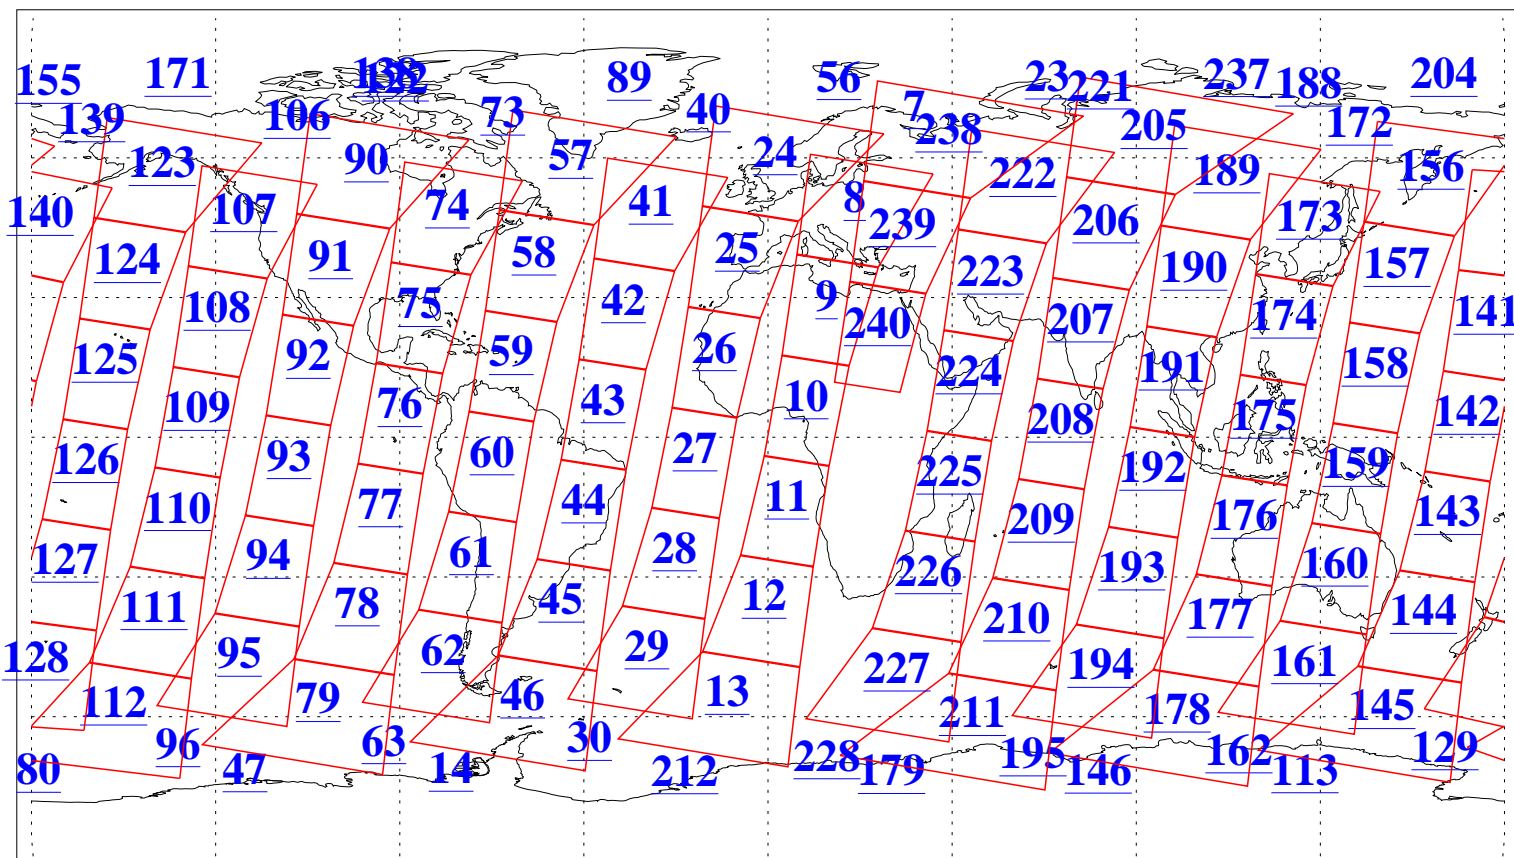

L1B Availability
AMSU Granules: 240
HSB Granules: 0
AIRS Granules: 240

3 Aug 2010
DoY 215
Aqua Day 3013
Granules: 1 to 120

Granules: 121 to 240

Legend: AMSU Available, HSB Available, AIRS Available

L1B Availability
AMSU Granules: 240
HSB Granules: 0
AIRS Granules: 240

3 Aug 2010
DoY 215
Aqua Day 3013

Ascending Granules

Descending Granules

Legend: AMSU Available, HSB Available, AIRS Available

L1B Availability
 AMSU Granules: 240
 HSB Granules: 0
 AIRS Granules: 240

3 Aug 2010
 DoY 215
 Aqua Day 3013

Northern Hemisphere Granules

Southern Hemisphere Granules

Legend: AMSU Available, HSB Available, AIRS Available