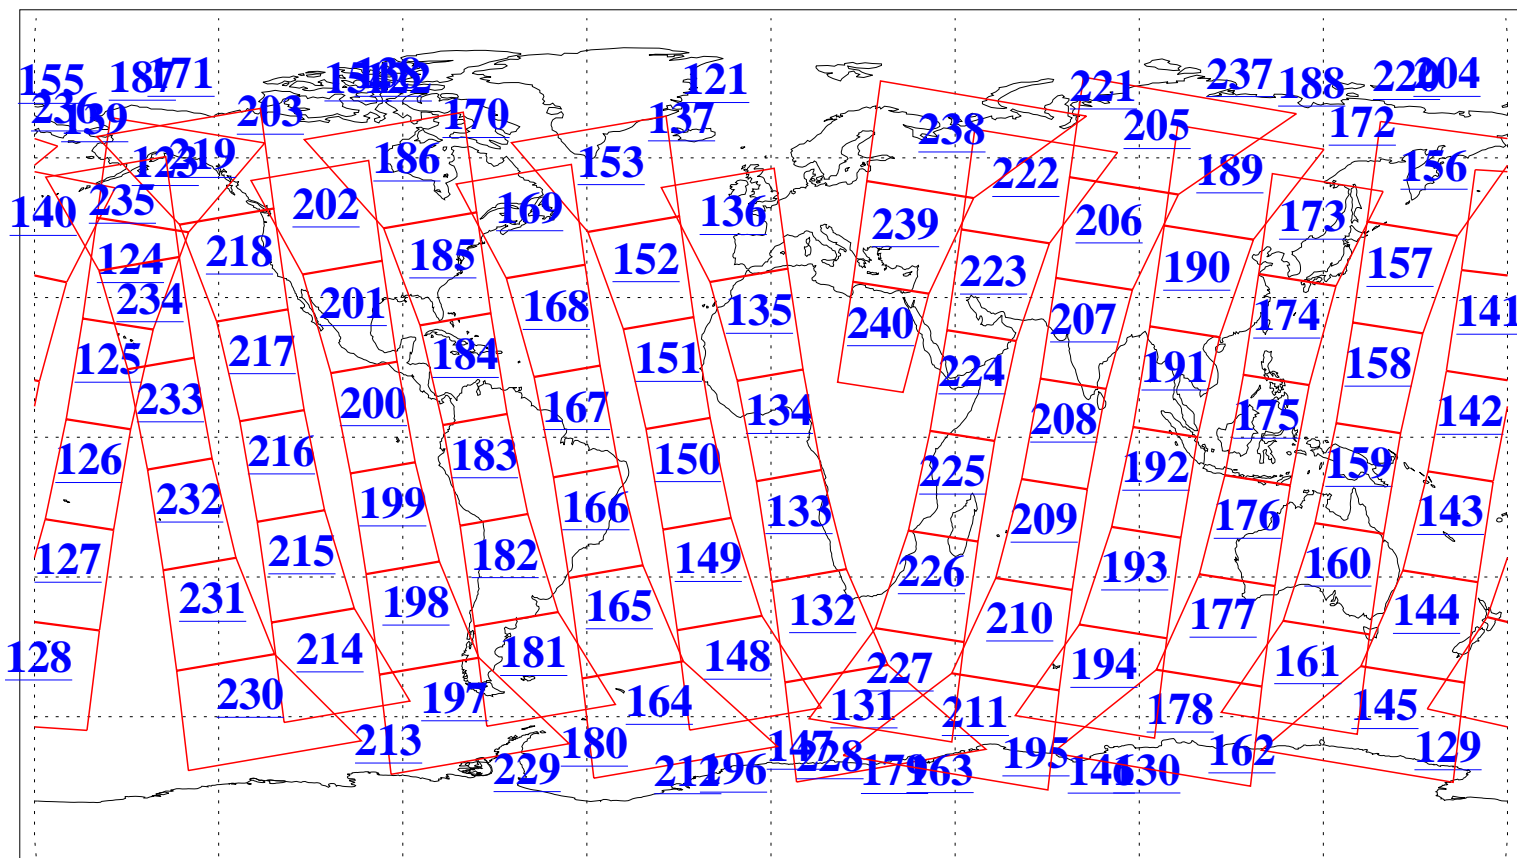

L1B Availability
AMSU Granules: 240
HSB Granules: 0
AIRS Granules: 240

3 Aug 2010
DoY 215
Aqua Day 3013
Granules: 1 to 120

Granules: 121 to 240

Legend: AMSU Available, HSB Available, AIRS Available

L1B Availability
AMSU Granules: 240
HSB Granules: 0
AIRS Granules: 240

3 Aug 2010
DoY 215
Aqua Day 3013

Ascending Granules

Descending Granules

Legend: AMSU Available, HSB Available, AIRS Available

L1B Availability
 AMSU Granules: 240
 HSB Granules: 0
 AIRS Granules: 240

3 Aug 2010
 DoY 215
 Aqua Day 3013