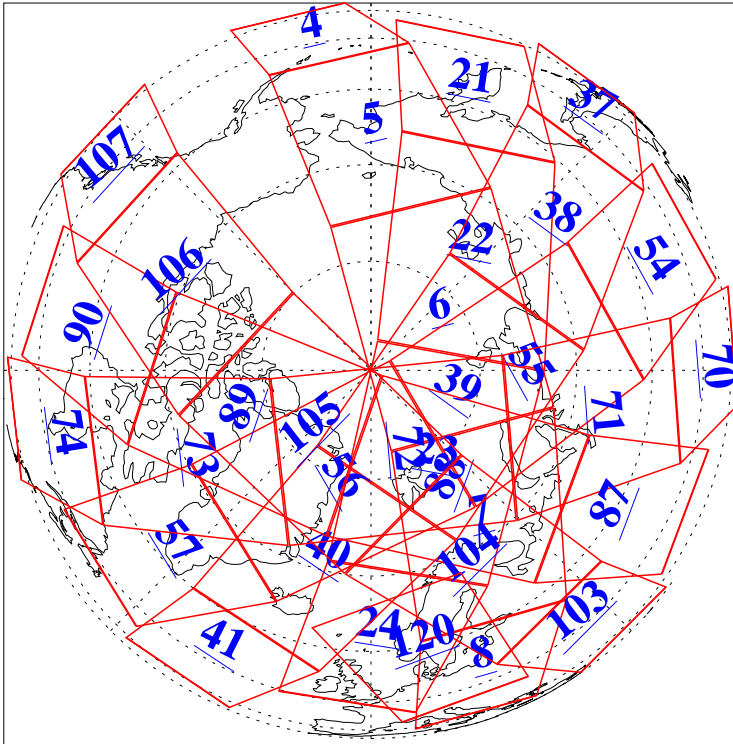

L1B Availability
AMSU Granules: 240
HSB Granules: 0
AIRS Granules: 240

3 Aug 2010
DoY 215
Aqua Day 3013
Granules: 1 to 120

Granules: 121 to 240

Legend: AMSU Available, HSB Available, AIRS Available

L1B Availability
AMSU Granules: 240
HSB Granules: 0
AIRS Granules: 240

3 Aug 2010
DoY 215
Aqua Day 3013

Ascending Granules

Descending Granules

Legend: AMSU Available, HSB Available, AIRS Available

L1B Availability
 AMSU Granules: 240
 HSB Granules: 0
 AIRS Granules: 240

3 Aug 2010
 DoY 215
 Aqua Day 3013

Northern Hemisphere Granules

Southern Hemisphere Granules

Legend: AMSU Available, HSB Available, AIRS Available