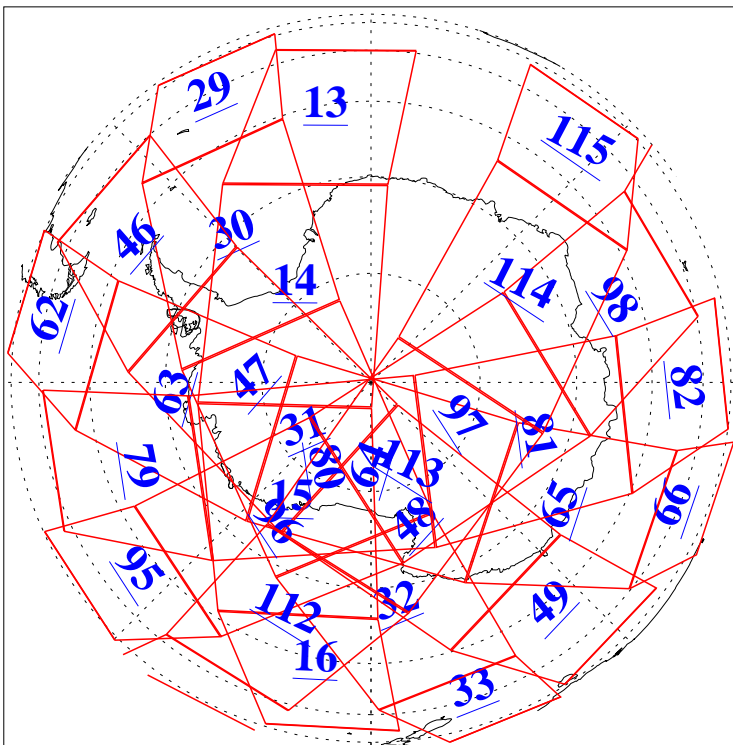

L1B Availability
AMSU Granules: 240
HSB Granules: 0
AIRS Granules: 240

3 Aug 2010
DoY 215
Aqua Day 3013
Granules: 1 to 120

Granules: 121 to 240

Legend: AMSU Available, HSB Available, AIRS Available

L1B Availability
AMSU Granules: 240
HSB Granules: 0
AIRS Granules: 240

3 Aug 2010
DoY 215
Aqua Day 3013

Ascending Granules

Descending Granules

Legend: AMSU Available, HSB Available, AIRS Available

L1B Availability
 AMSU Granules: 240
 HSB Granules: 0
 AIRS Granules: 240

3 Aug 2010
 DoY 215
 Aqua Day 3013

Northern Hemisphere Granules

Southern Hemisphere Granules

Legend: AMSU Available, HSB Available, AIRS Available