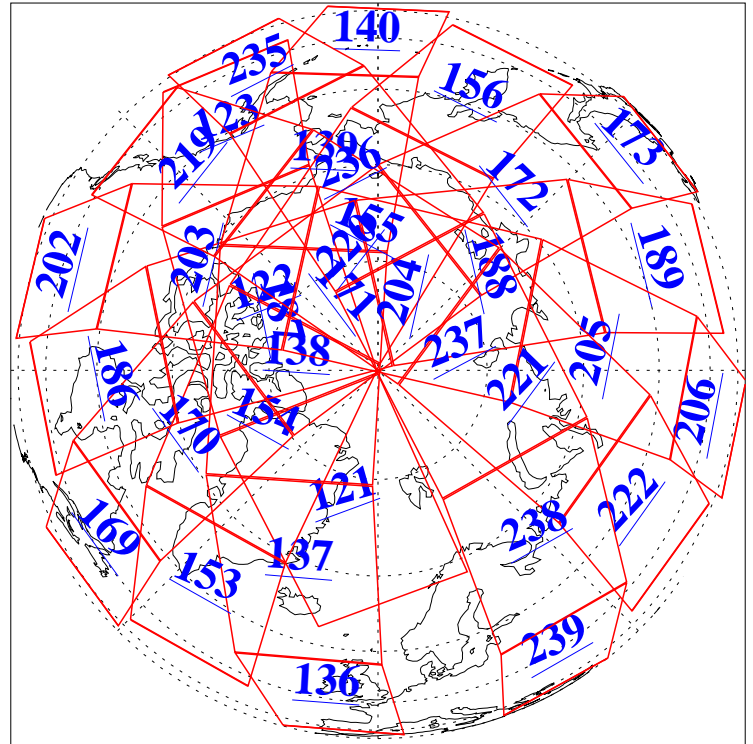

3 Aug 2010
DoY 215
Aqua Day 3013

Ascending Granules

Descending Granules

Legend: AMSU Available, HSB Available, AIRS Available

L1B Availability
 AMSU Granules: 240
 HSB Granules: 0
 AIRS Granules: 240

3 Aug 2010
 DoY 215
 Aqua Day 3013

Northern Hemisphere Granules

Southern Hemisphere Granules

Legend: AMSU Available, HSB Available, AIRS Available