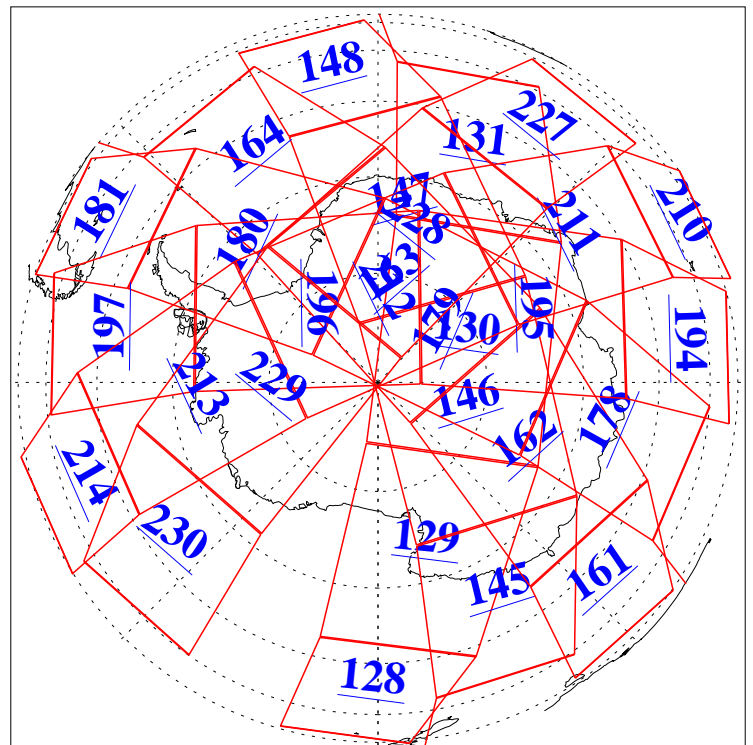

3 Aug 2010
DoY 215
Aqua Day 3013

Ascending Granules

Descending Granules

Legend: AMSU Available, HSB Available, AIRS Available

L1B Availability
 AMSU Granules: 240
 HSB Granules: 0
 AIRS Granules: 240

3 Aug 2010
 DoY 215
 Aqua Day 3013

Northern Hemisphere Granules

Southern Hemisphere Granules

Legend: AMSU Available, HSB Available, AIRS Available