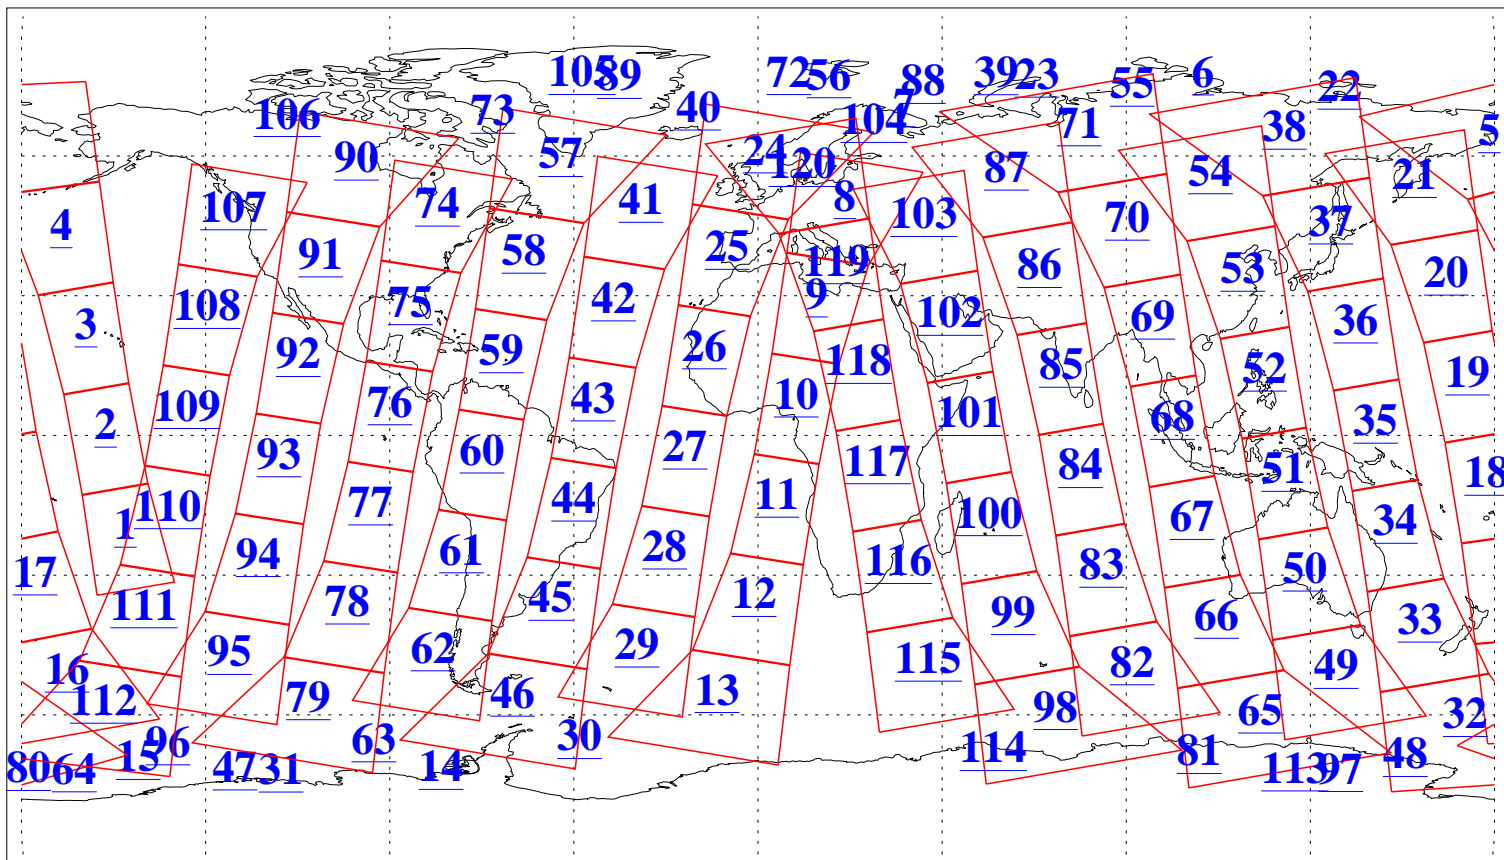

L1B Availability
AMSU Granules: 240
HSB Granules: 0
AIRS Granules: 240

3 Aug 2010
DoY 215
Aqua Day 3013
Granules: 1 to 120

Granules: 121 to 240

Legend: AMSU Available, HSB Available, AIRS Available

L1B Availability
AMSU Granules: 240
HSB Granules: 0
AIRS Granules: 240

3 Aug 2010
DoY 215
Aqua Day 3013

Ascending Granules

Descending Granules

Legend: AMSU Available, HSB Available, AIRS Available

L1B Availability
 AMSU Granules: 240
 HSB Granules: 0
 AIRS Granules: 240

3 Aug 2010
 DoY 215
 Aqua Day 3013

Northern Hemisphere Granules

Southern Hemisphere Granules

Legend: AMSU Available, HSB Available, AIRS Available