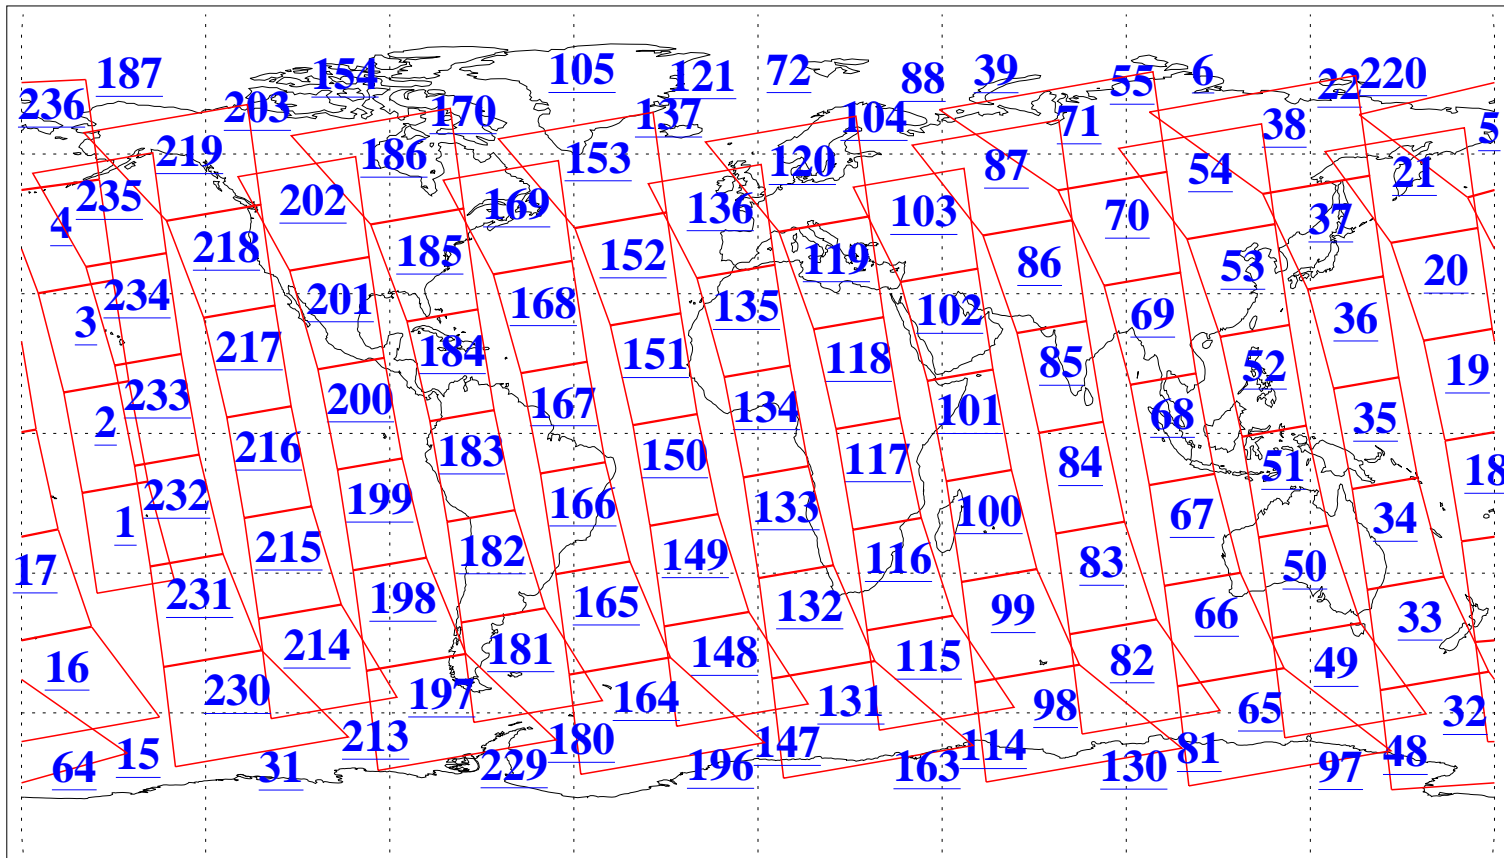

L1B Availability
AMSU Granules: 240
HSB Granules: 0
AIRS Granules: 240

3 Aug 2010
DoY 215
Aqua Day 3013
Granules: 1 to 120

Granules: 121 to 240

Legend: AMSU Available, HSB Available, AIRS Available

L1B Availability
AMSU Granules: 240
HSB Granules: 0
AIRS Granules: 240

3 Aug 2010
DoY 215
Aqua Day 3013

Ascending Granules

Descending Granules

Legend: AMSU Available, HSB Available, AIRS Available

L1B Availability
 AMSU Granules: 240
 HSB Granules: 0
 AIRS Granules: 240

3 Aug 2010
 DoY 215
 Aqua Day 3013

Northern Hemisphere Granules

Southern Hemisphere Granules

Legend: AMSU Available, HSB Available, AIRS Available