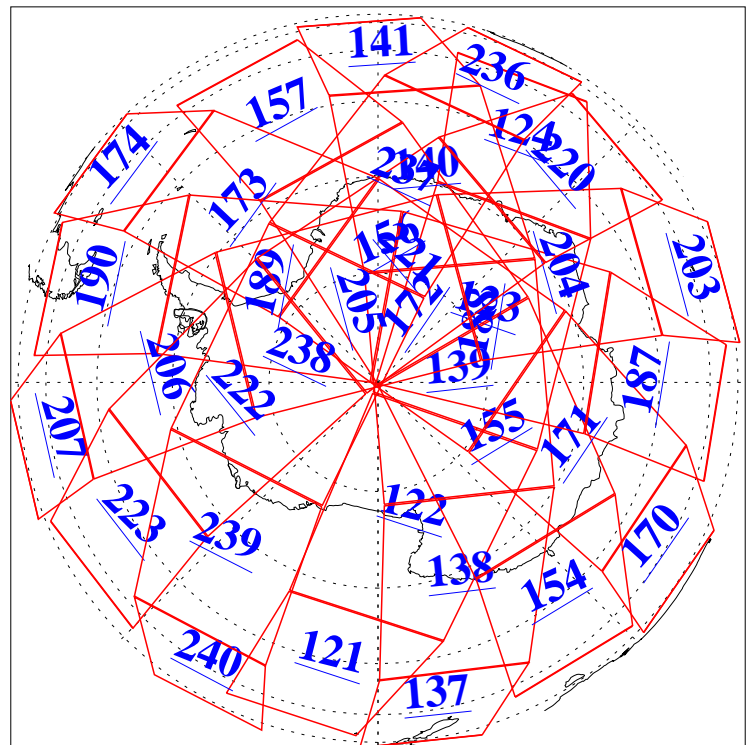

L1B Availability
AMSU Granules: 240
HSB Granules: 0
AIRS Granules: 240

2 Aug 2010
DoY 214
Aqua Day 3012
Granules: 1 to 120

Granules: 121 to 240

Legend: AMSU Available, HSB Available, AIRS Available

L1B Availability
AMSU Granules: 240
HSB Granules: 0
AIRS Granules: 240

2 Aug 2010
DoY 214
Aqua Day 3012

Ascending Granules

Descending Granules

Legend: AMSU Available, HSB Available, AIRS Available

L1B Availability
 AMSU Granules: 240
 HSB Granules: 0
 AIRS Granules: 240

2 Aug 2010
 DoY 214
 Aqua Day 3012

Northern Hemisphere Granules

Southern Hemisphere Granules

Legend: AMSU Available, HSB Available, AIRS Available