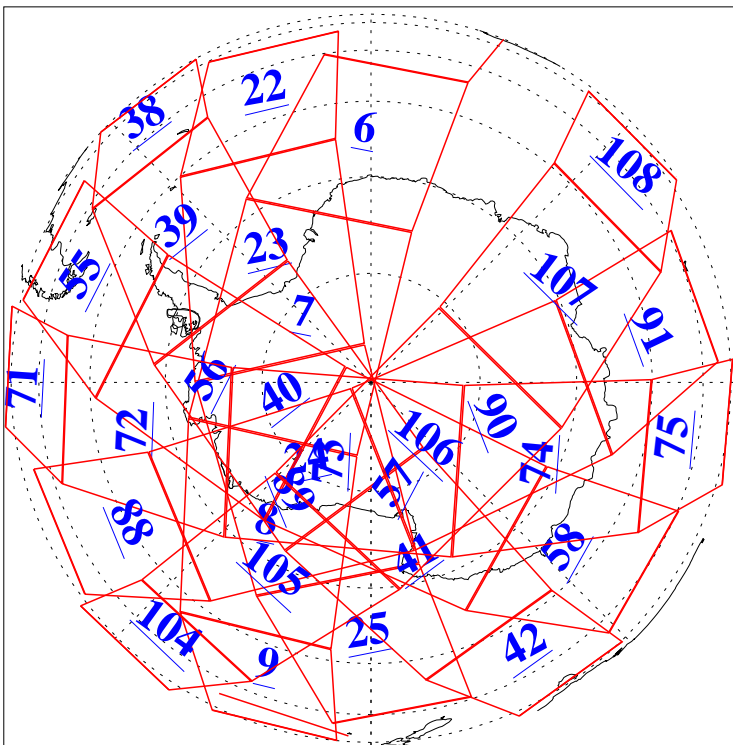

L1B Availability
AMSU Granules: 240
HSB Granules: 0
AIRS Granules: 240

2 Aug 2010
DoY 214
Aqua Day 3012
Granules: 1 to 120

Granules: 121 to 240

Legend: AMSU Available, HSB Available, AIRS Available

L1B Availability
AMSU Granules: 240
HSB Granules: 0
AIRS Granules: 240

2 Aug 2010
DoY 214
Aqua Day 3012

Ascending Granules

Descending Granules

Legend: AMSU Available, HSB Available, AIRS Available

L1B Availability
 AMSU Granules: 240
 HSB Granules: 0
 AIRS Granules: 240

2 Aug 2010
 DoY 214
 Aqua Day 3012

Northern Hemisphere Granules

Southern Hemisphere Granules

Legend: AMSU Available, HSB Available, AIRS Available