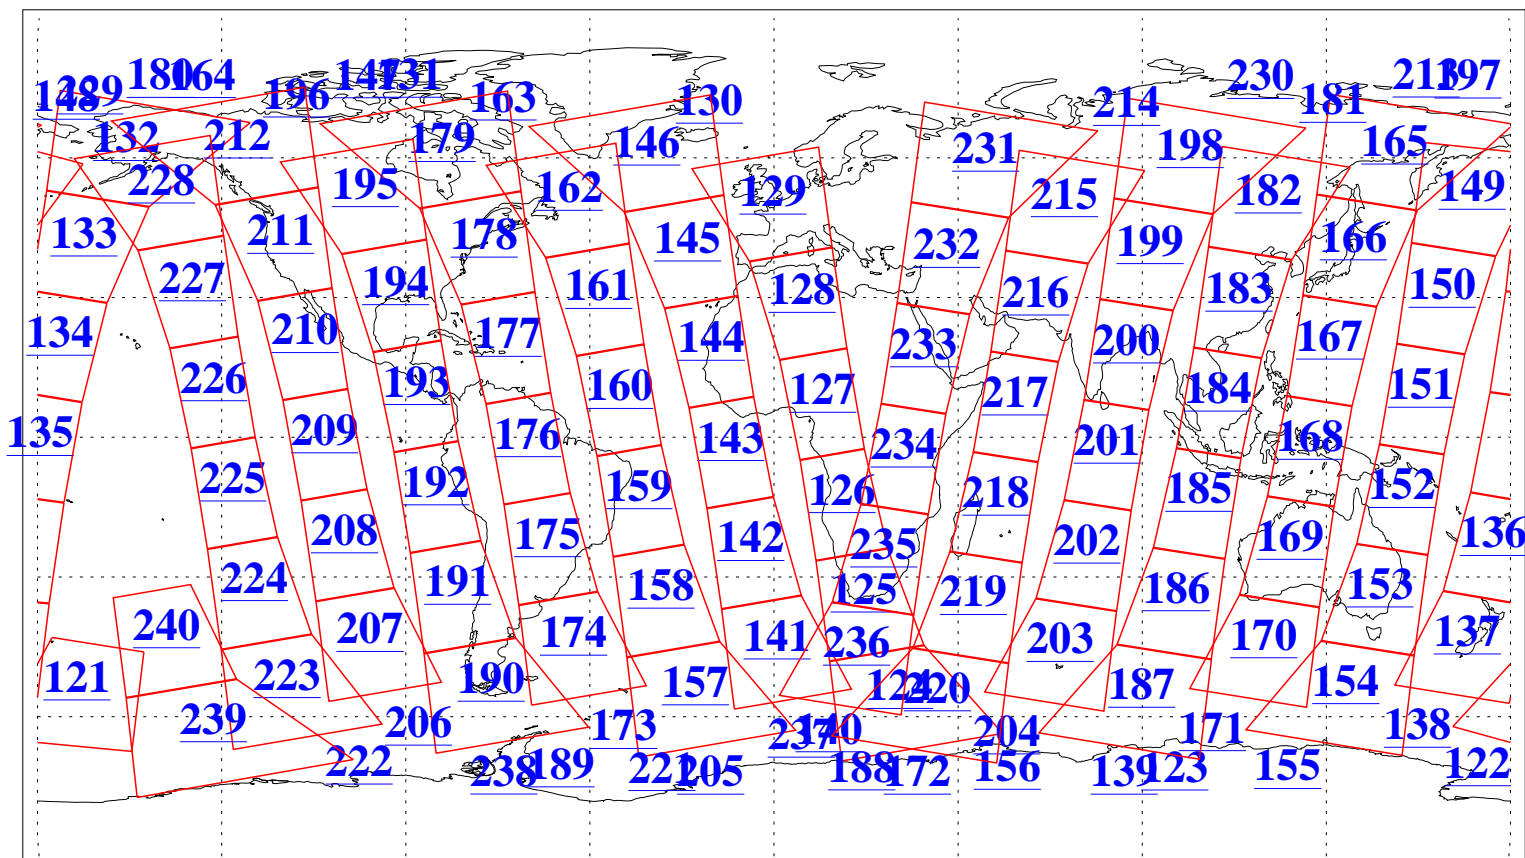

L1B Availability
AMSU Granules: 240
HSB Granules: 0
AIRS Granules: 240

2 Aug 2010
DoY 214
Aqua Day 3012
Granules: 1 to 120

Granules: 121 to 240

Legend: AMSU Available, HSB Available, AIRS Available

L1B Availability
AMSU Granules: 240
HSB Granules: 0
AIRS Granules: 240

2 Aug 2010
DoY 214
Aqua Day 3012

Ascending Granules

Descending Granules

Legend: AMSU Available, HSB Available, AIRS Available

L1B Availability
 AMSU Granules: 240
 HSB Granules: 0
 AIRS Granules: 240

2 Aug 2010
 DoY 214
 Aqua Day 3012

Northern Hemisphere Granules

Southern Hemisphere Granules

Legend: AMSU Available, HSB Available, AIRS Available