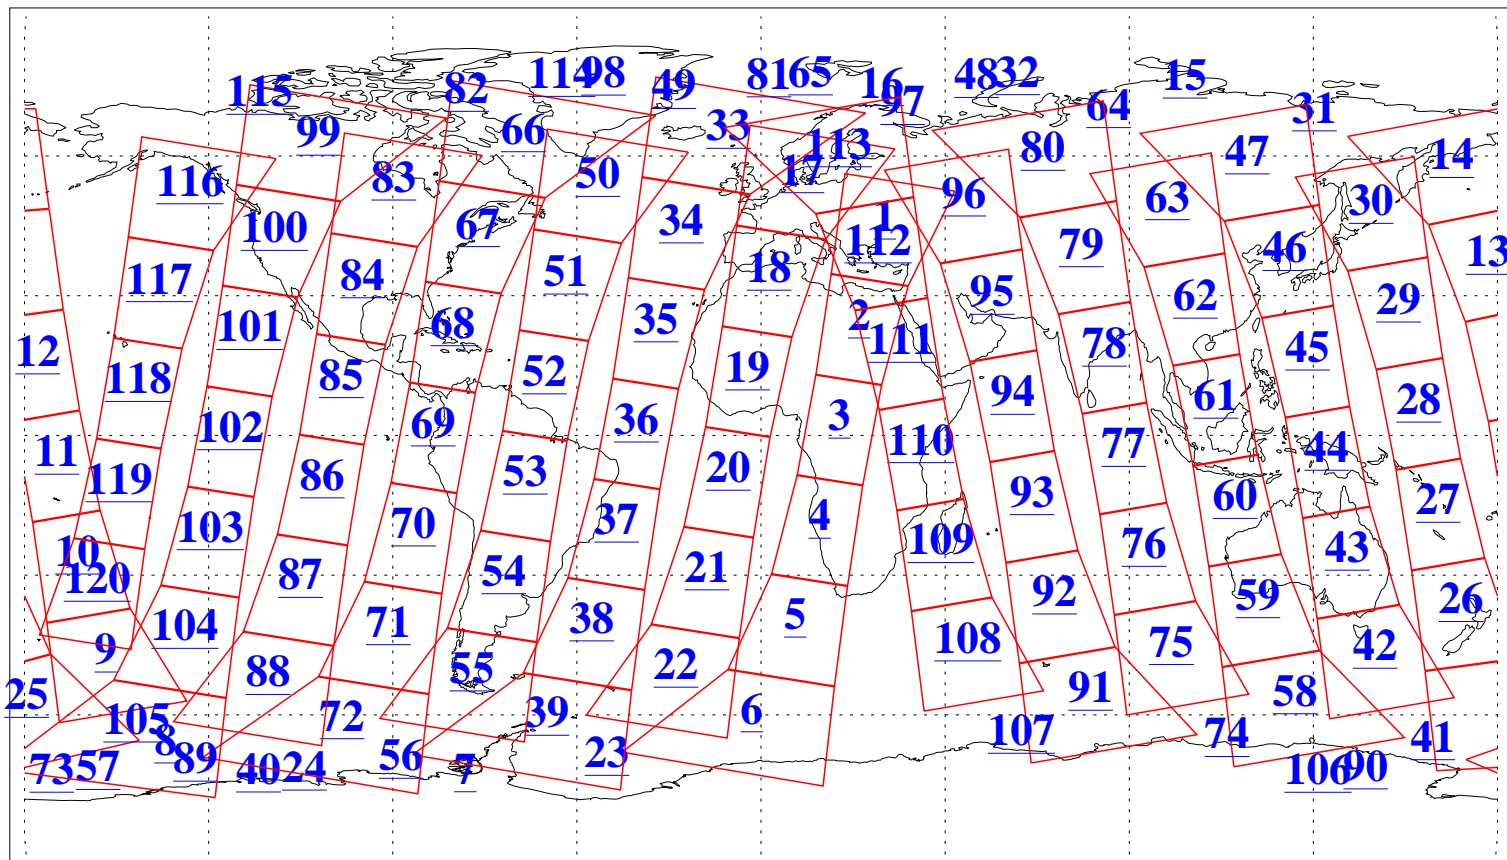

L1B Availability
AMSU Granules: 240
HSB Granules: 0
AIRS Granules: 240

2 Aug 2010
DoY 214
Aqua Day 3012
Granules: 1 to 120

Granules: 121 to 240

Legend: AMSU Available, HSB Available, AIRS Available

L1B Availability
AMSU Granules: 240
HSB Granules: 0
AIRS Granules: 240

2 Aug 2010
DoY 214
Aqua Day 3012

Ascending Granules

Descending Granules

Legend: AMSU Available, HSB Available, AIRS Available

L1B Availability
 AMSU Granules: 240
 HSB Granules: 0
 AIRS Granules: 240

2 Aug 2010
 DoY 214
 Aqua Day 3012

Northern Hemisphere Granules

Southern Hemisphere Granules

Legend: AMSU Available, HSB Available, AIRS Available