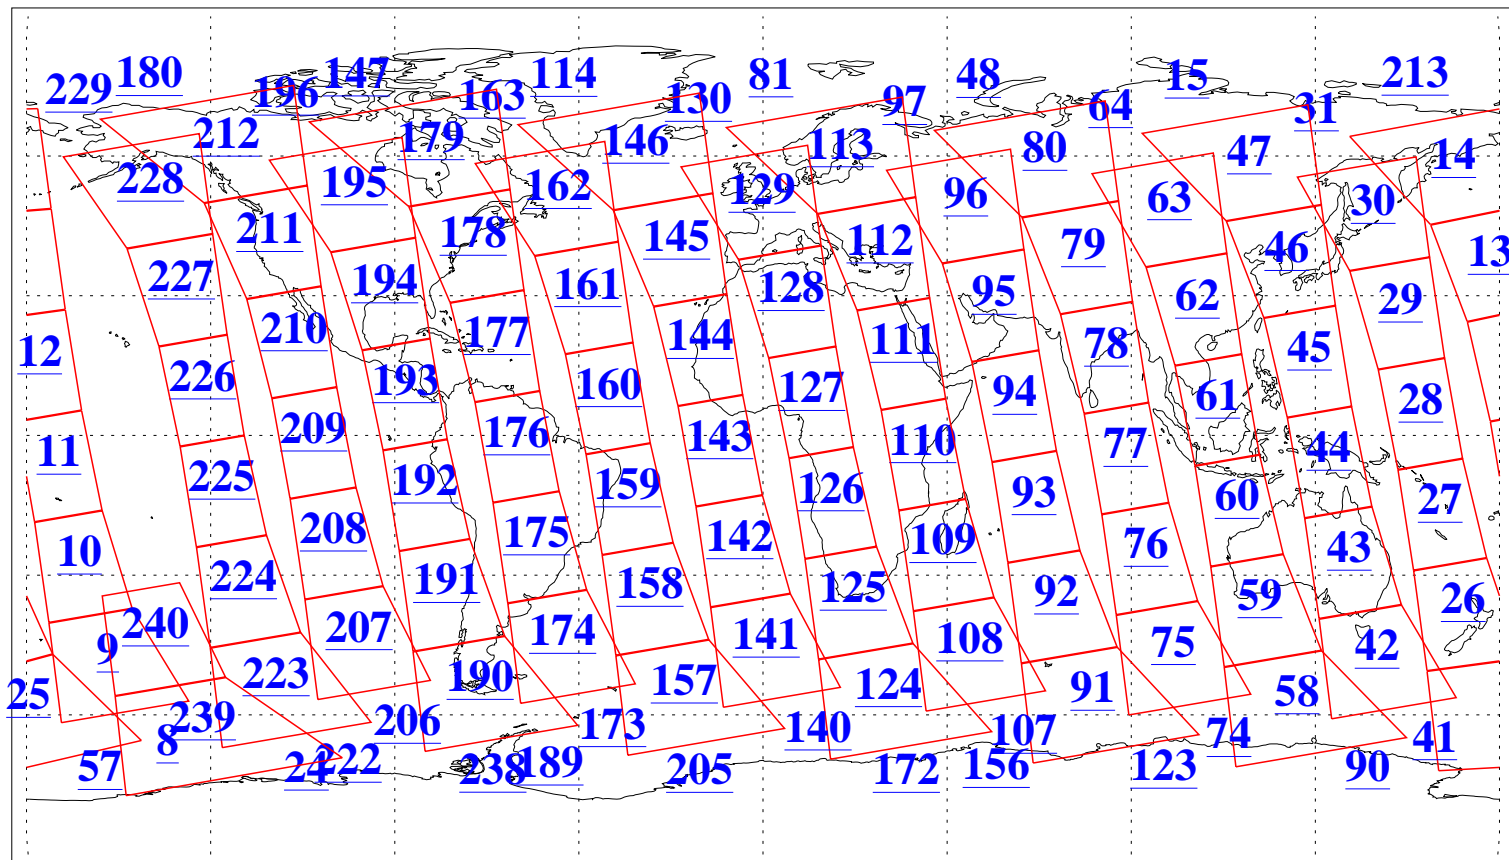

L1B Availability
AMSU Granules: 240
HSB Granules: 0
AIRS Granules: 240

2 Aug 2010
DoY 214
Aqua Day 3012
Granules: 1 to 120

Granules: 121 to 240

Legend: AMSU Available, HSB Available, AIRS Available

L1B Availability
AMSU Granules: 240
HSB Granules: 0
AIRS Granules: 240

2 Aug 2010
DoY 214
Aqua Day 3012

Ascending Granules

Descending Granules

Legend: AMSU Available, HSB Available, AIRS Available

L1B Availability
 AMSU Granules: 240
 HSB Granules: 0
 AIRS Granules: 240

2 Aug 2010
 DoY 214
 Aqua Day 3012

Northern Hemisphere Granules

Southern Hemisphere Granules

Legend: AMSU Available, HSB Available, AIRS Available