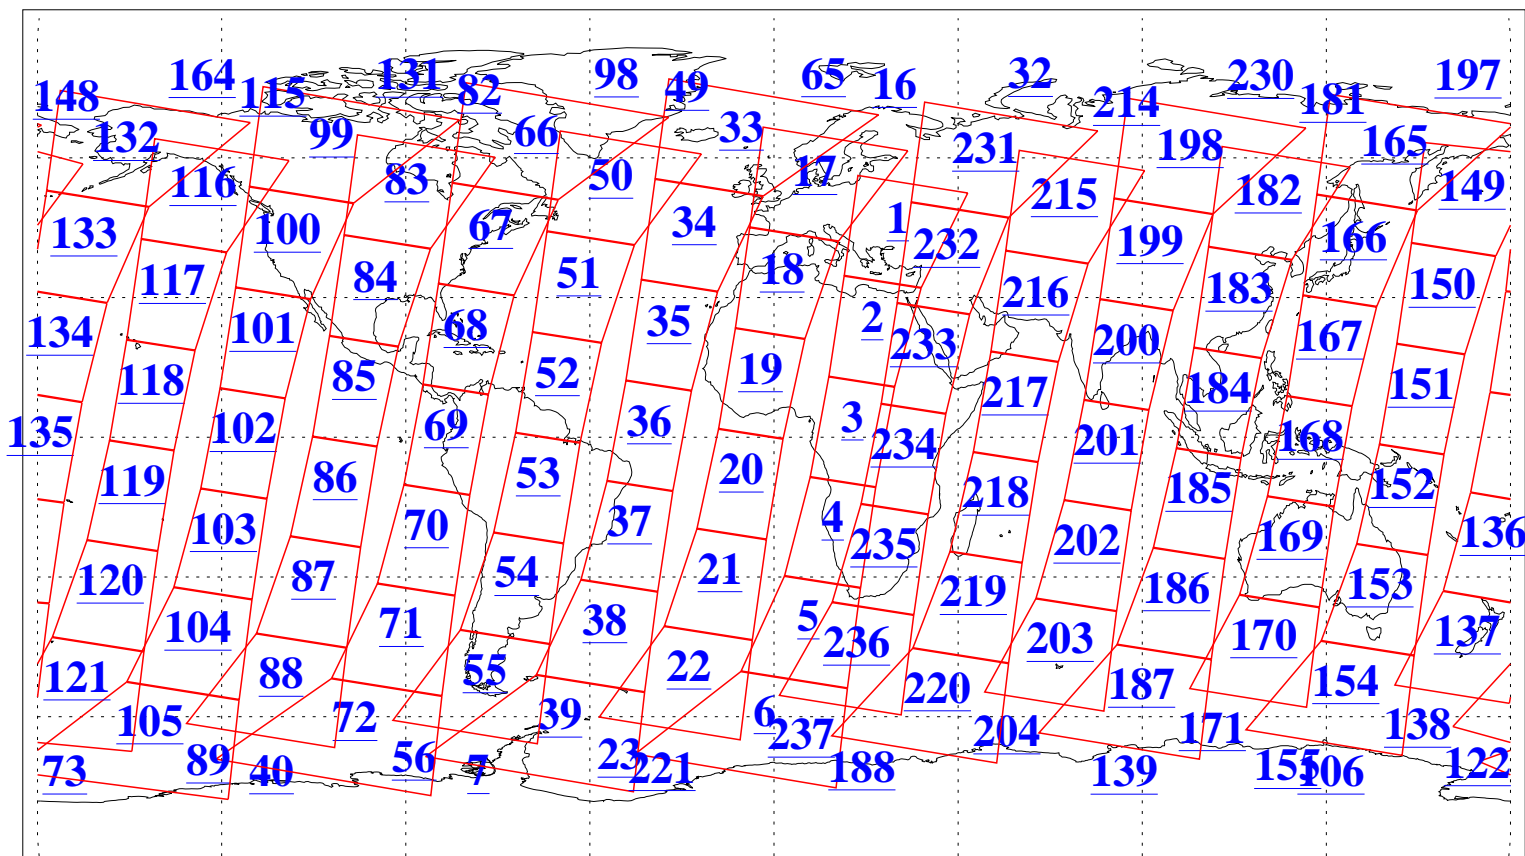

L1B Availability
AMSU Granules: 240
HSB Granules: 0
AIRS Granules: 240

2 Aug 2010
DoY 214
Aqua Day 3012
Granules: 1 to 120

Granules: 121 to 240

Legend: AMSU Available, HSB Available, AIRS Available

L1B Availability
AMSU Granules: 240
HSB Granules: 0
AIRS Granules: 240

2 Aug 2010
DoY 214
Aqua Day 3012

Ascending Granules

Descending Granules

Legend: AMSU Available, HSB Available, AIRS Available

L1B Availability
 AMSU Granules: 240
 HSB Granules: 0
 AIRS Granules: 240

2 Aug 2010
 DoY 214
 Aqua Day 3012

Northern Hemisphere Granules

Southern Hemisphere Granules

Legend: AMSU Available, HSB Available, AIRS Available