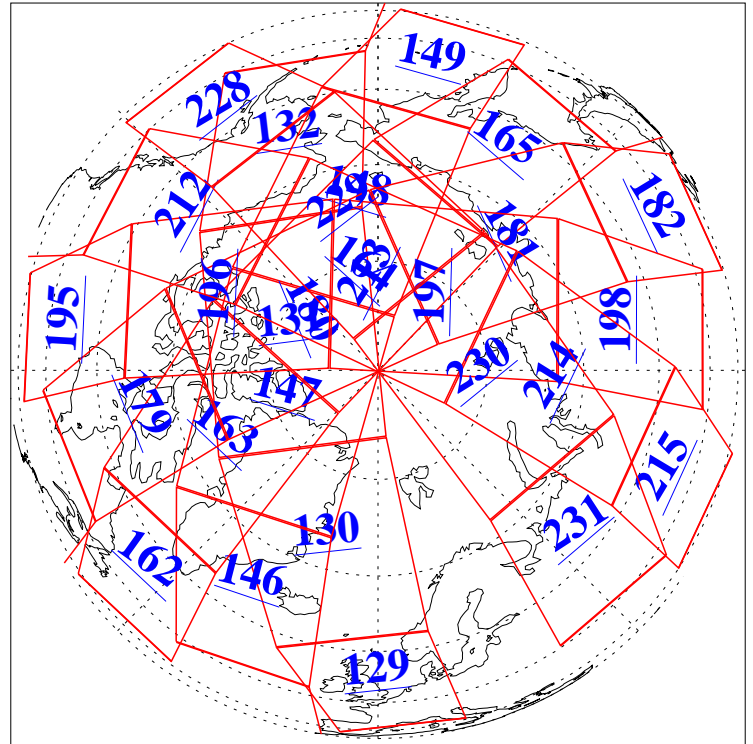

L1B Availability
AMSU Granules: 240
HSB Granules: 0
AIRS Granules: 240

2 Aug 2010
DoY 214
Aqua Day 3012
Granules: 1 to 120

Granules: 121 to 240

Legend: AMSU Available, HSB Available, AIRS Available

L1B Availability
AMSU Granules: 240
HSB Granules: 0
AIRS Granules: 240

2 Aug 2010
DoY 214
Aqua Day 3012

Ascending Granules

Descending Granules

Legend: AMSU Available, HSB Available, AIRS Available

L1B Availability
 AMSU Granules: 240
 HSB Granules: 0
 AIRS Granules: 240

2 Aug 2010
 DoY 214
 Aqua Day 3012

Northern Hemisphere Granules

Southern Hemisphere Granules

Legend: AMSU Available, HSB Available, AIRS Available