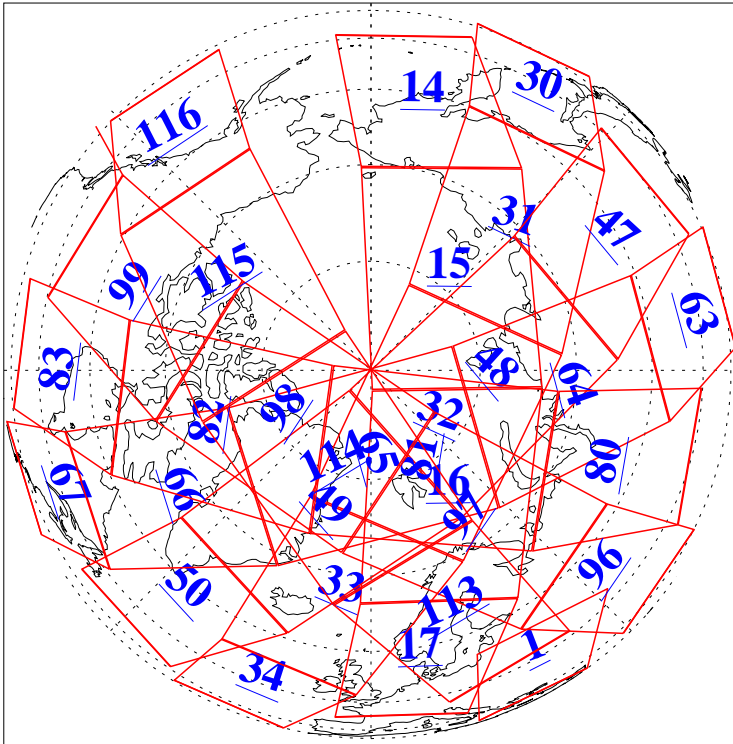

L1B Availability
AMSU Granules: 240
HSB Granules: 0
AIRS Granules: 240

2 Aug 2010
DoY 214
Aqua Day 3012
Granules: 1 to 120

Granules: 121 to 240

Legend: AMSU Available, HSB Available, AIRS Available

L1B Availability
AMSU Granules: 240
HSB Granules: 0
AIRS Granules: 240

2 Aug 2010
DoY 214
Aqua Day 3012

Ascending Granules

Descending Granules

Legend: AMSU Available, HSB Available, AIRS Available

L1B Availability
 AMSU Granules: 240
 HSB Granules: 0
 AIRS Granules: 240

2 Aug 2010
 DoY 214
 Aqua Day 3012

Northern Hemisphere Granules

Southern Hemisphere Granules

Legend: AMSU Available, HSB Available, AIRS Available