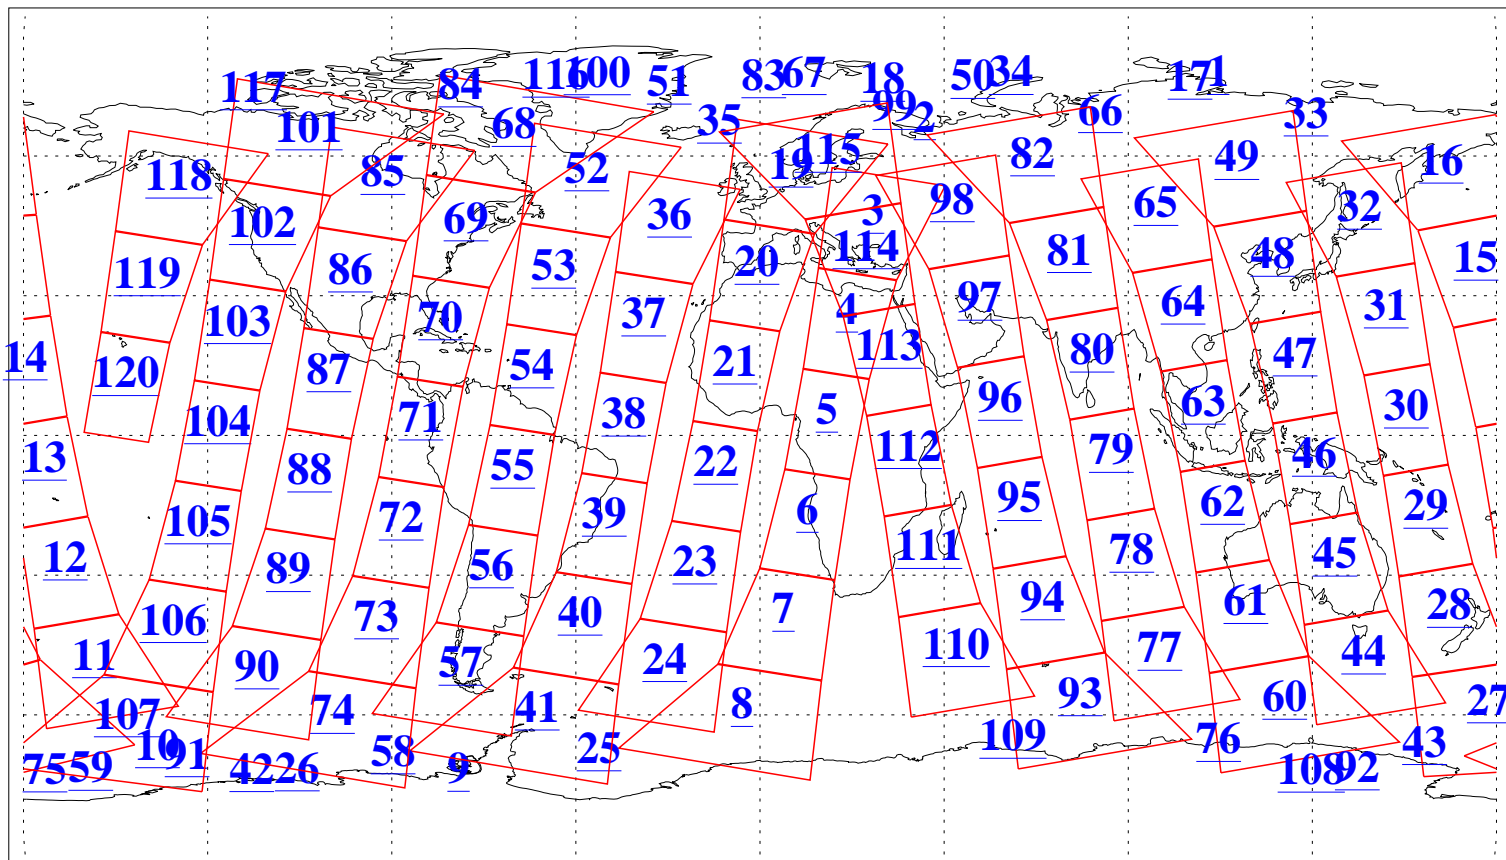

L1B Availability
AMSU Granules: 240
HSB Granules: 0
AIRS Granules: 240

31 Jul 2010
DoY 212
Aqua Day 3010
Granules: 1 to 120

Granules: 121 to 240

Legend: AMSU Available, HSB Available, AIRS Available

L1B Availability
AMSU Granules: 240
HSB Granules: 0
AIRS Granules: 240

31 Jul 2010
DoY 212
Aqua Day 3010
Ascending Granules

Descending Granules

Legend: AMSU Available, HSB Available, AIRS Available

L1B Availability
 AMSU Granules: 240
 HSB Granules: 0
 AIRS Granules: 240

31 Jul 2010
 DoY 212
 Aqua Day 3010

Northern Hemisphere Granules

Southern Hemisphere Granules

Legend: AMSU Available, HSB Available, AIRS Available