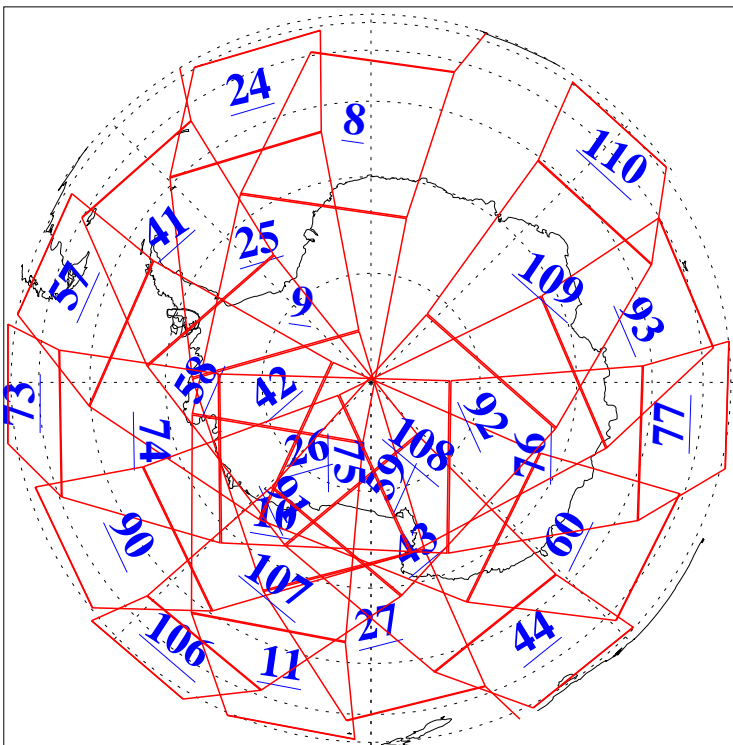

L1B Availability
AMSU Granules: 240
HSB Granules: 0
AIRS Granules: 240

31 Jul 2010
DoY 212
Aqua Day 3010
Granules: 1 to 120

Granules: 121 to 240

Legend: AMSU Available, HSB Available, AIRS Available

L1B Availability
AMSU Granules: 240
HSB Granules: 0
AIRS Granules: 240

31 Jul 2010
DoY 212
Aqua Day 3010
Ascending Granules

Descending Granules

Legend: AMSU Available, HSB Available, AIRS Available

L1B Availability
 AMSU Granules: 240
 HSB Granules: 0
 AIRS Granules: 240

31 Jul 2010
 DoY 212
 Aqua Day 3010

Northern Hemisphere Granules

Southern Hemisphere Granules

Legend: AMSU Available, HSB Available, AIRS Available