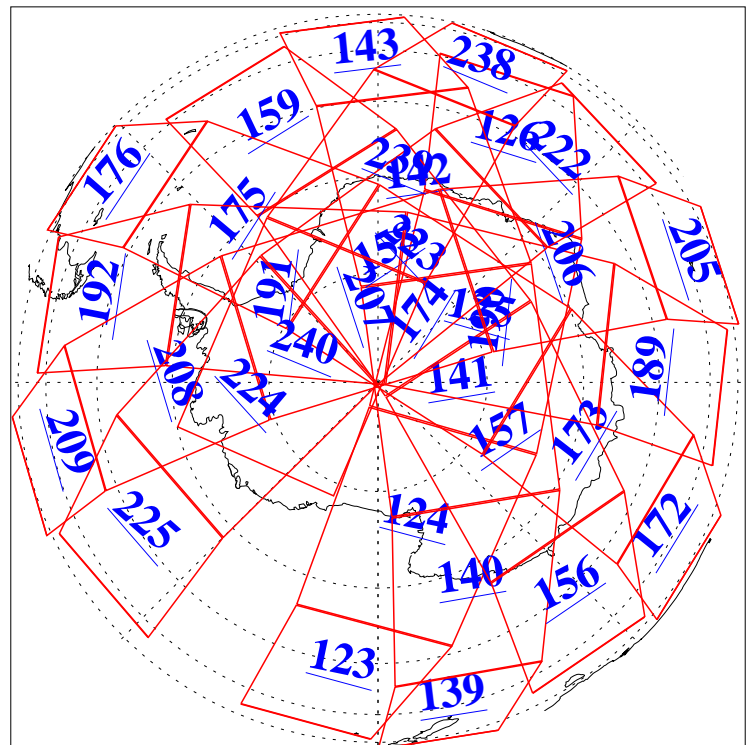

L1B Availability
AMSU Granules: 240
HSB Granules: 0
AIRS Granules: 240

31 Jul 2010
DoY 212
Aqua Day 3010
Granules: 1 to 120

Granules: 121 to 240

Legend: AMSU Available, HSB Available, AIRS Available

L1B Availability
AMSU Granules: 240
HSB Granules: 0
AIRS Granules: 240

31 Jul 2010
DoY 212
Aqua Day 3010
Ascending Granules

Descending Granules

Legend: AMSU Available, HSB Available, AIRS Available

L1B Availability
 AMSU Granules: 240
 HSB Granules: 0
 AIRS Granules: 240

31 Jul 2010
 DoY 212
 Aqua Day 3010

Northern Hemisphere Granules

Southern Hemisphere Granules

Legend: AMSU Available, HSB Available, AIRS Available