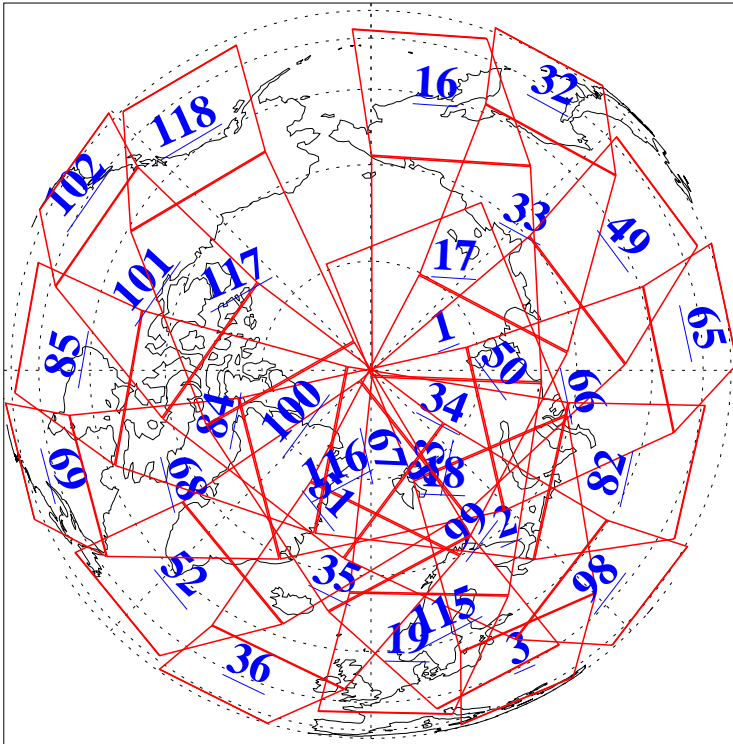

L1B Availability
AMSU Granules: 240
HSB Granules: 0
AIRS Granules: 240

31 Jul 2010
DoY 212
Aqua Day 3010
Granules: 1 to 120

Granules: 121 to 240

Legend: AMSU Available, HSB Available, AIRS Available

L1B Availability
AMSU Granules: 240
HSB Granules: 0
AIRS Granules: 240

31 Jul 2010
DoY 212
Aqua Day 3010
Ascending Granules

Descending Granules

Legend: AMSU Available, HSB Available, AIRS Available

L1B Availability
 AMSU Granules: 240
 HSB Granules: 0
 AIRS Granules: 240

31 Jul 2010
 DoY 212
 Aqua Day 3010

Northern Hemisphere Granules

Southern Hemisphere Granules

Legend: AMSU Available, HSB Available, AIRS Available