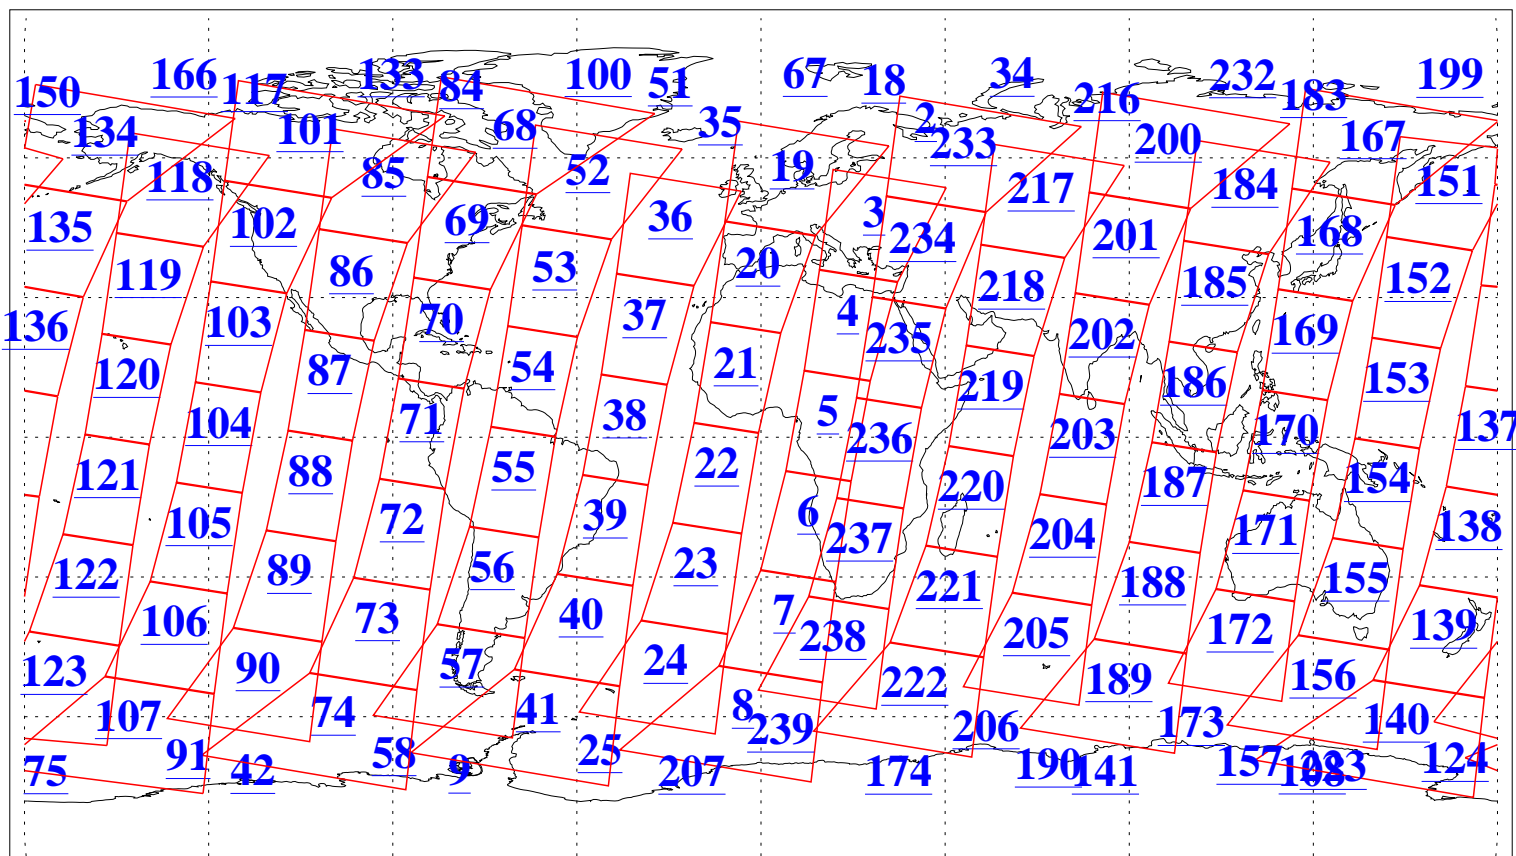

L1B Availability
AMSU Granules: 240
HSB Granules: 0
AIRS Granules: 240

31 Jul 2010
DoY 212
Aqua Day 3010
Granules: 1 to 120

Granules: 121 to 240

Legend: AMSU Available, HSB Available, AIRS Available

L1B Availability
AMSU Granules: 240
HSB Granules: 0
AIRS Granules: 240

31 Jul 2010
DoY 212
Aqua Day 3010
Ascending Granules

Descending Granules

Legend: AMSU Available, HSB Available, AIRS Available

L1B Availability
 AMSU Granules: 240
 HSB Granules: 0
 AIRS Granules: 240

31 Jul 2010
 DoY 212
 Aqua Day 3010

Northern Hemisphere Granules

Southern Hemisphere Granules

Legend: AMSU Available, HSB Available, AIRS Available