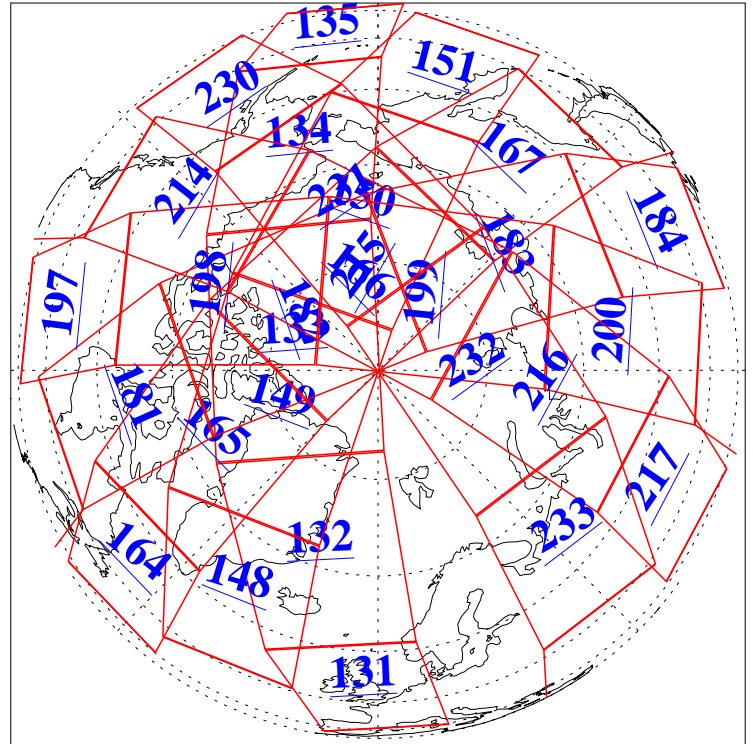

L1B Availability
AMSU Granules: 240
HSB Granules: 0
AIRS Granules: 240

31 Jul 2010
DoY 212
Aqua Day 3010
Granules: 1 to 120

Granules: 121 to 240

Legend: AMSU Available, HSB Available, AIRS Available

L1B Availability
AMSU Granules: 240
HSB Granules: 0
AIRS Granules: 240

31 Jul 2010
DoY 212
Aqua Day 3010
Ascending Granules

Descending Granules

Legend: AMSU Available, HSB Available, AIRS Available

L1B Availability
 AMSU Granules: 240
 HSB Granules: 0
 AIRS Granules: 240

31 Jul 2010
 DoY 212
 Aqua Day 3010

Northern Hemisphere Granules

Southern Hemisphere Granules

Legend: AMSU Available, HSB Available, AIRS Available