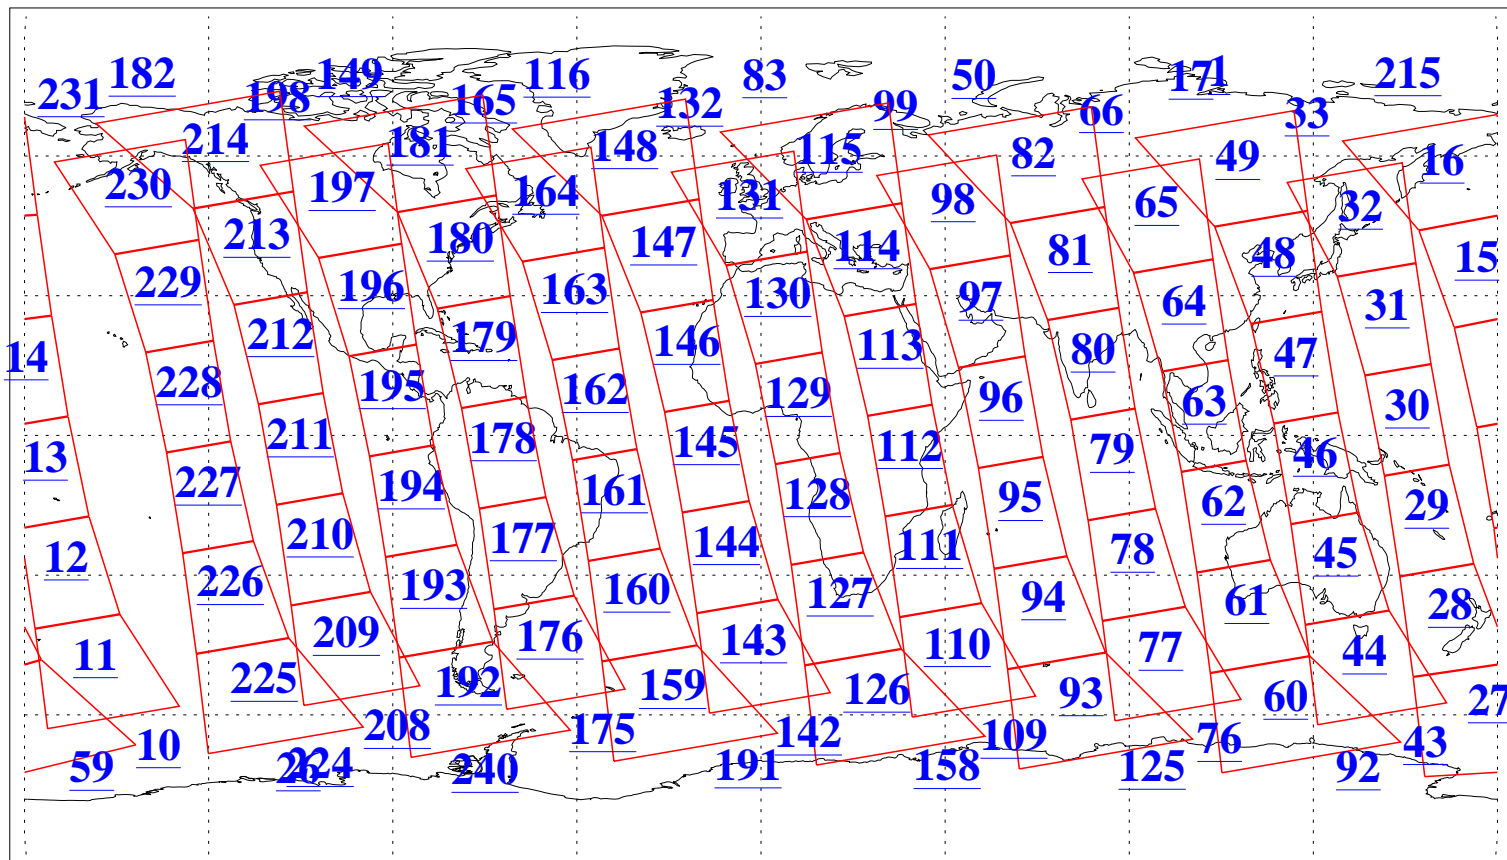

L1B Availability
AMSU Granules: 240
HSB Granules: 0
AIRS Granules: 240

31 Jul 2010
DoY 212
Aqua Day 3010
Granules: 1 to 120

Granules: 121 to 240

Legend: AMSU Available, HSB Available, AIRS Available

L1B Availability
AMSU Granules: 240
HSB Granules: 0
AIRS Granules: 240

31 Jul 2010
DoY 212
Aqua Day 3010
Ascending Granules

Descending Granules

Legend: AMSU Available, HSB Available, AIRS Available

L1B Availability
 AMSU Granules: 240
 HSB Granules: 0
 AIRS Granules: 240

31 Jul 2010
 DoY 212
 Aqua Day 3010

Northern Hemisphere Granules

Southern Hemisphere Granules

Legend: AMSU Available, HSB Available, AIRS Available