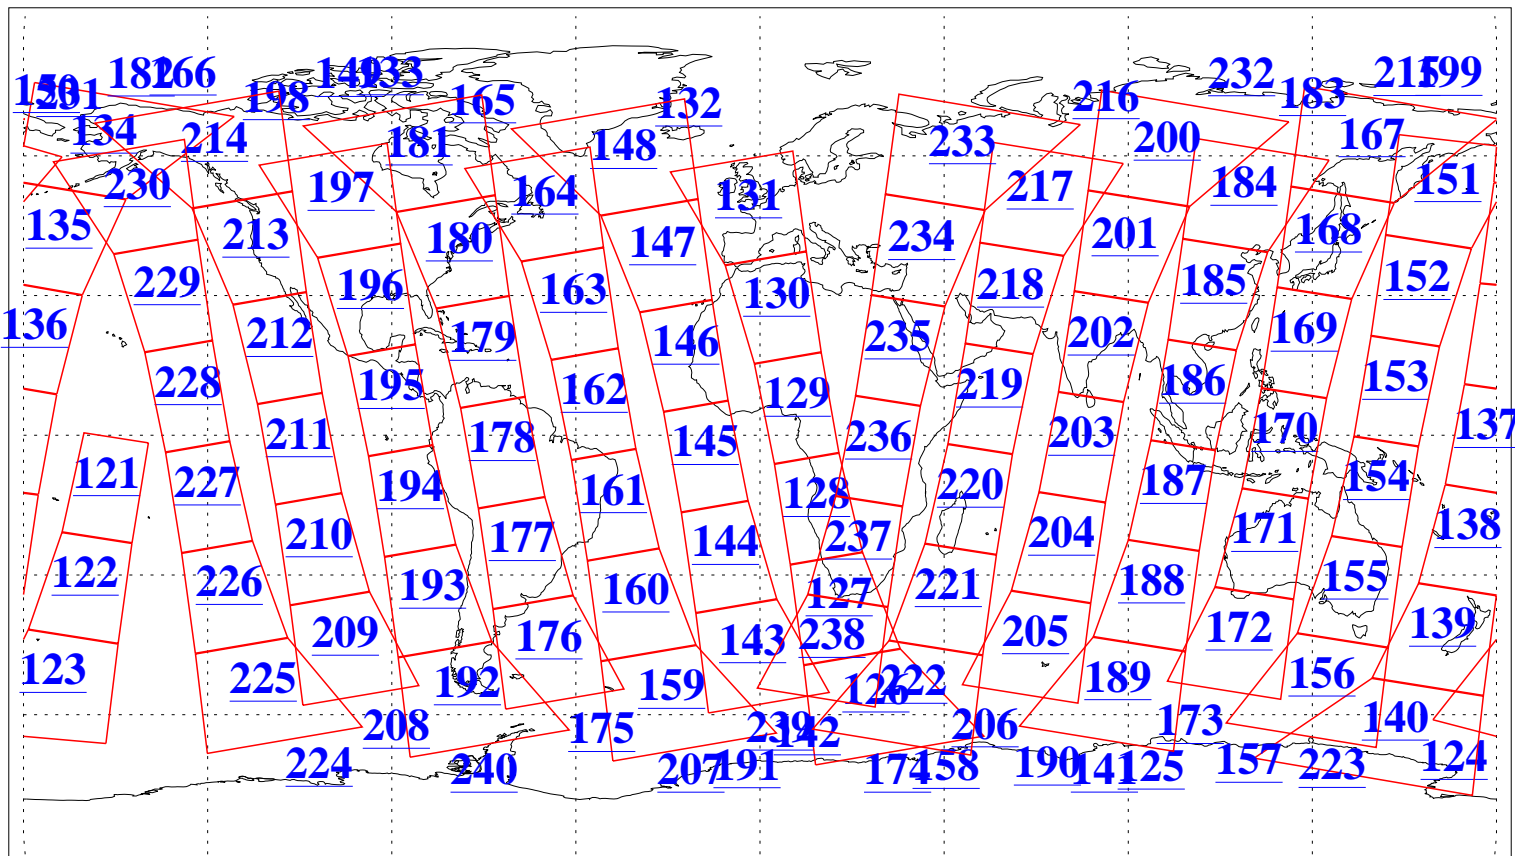

L1B Availability
AMSU Granules: 240
HSB Granules: 0
AIRS Granules: 240

31 Jul 2010
DoY 212
Aqua Day 3010
Granules: 1 to 120

Granules: 121 to 240

Legend: AMSU Available, HSB Available, AIRS Available

L1B Availability
AMSU Granules: 240
HSB Granules: 0
AIRS Granules: 240

31 Jul 2010
DoY 212
Aqua Day 3010
Ascending Granules

Descending Granules

Legend: AMSU Available, HSB Available, AIRS Available

L1B Availability
 AMSU Granules: 240
 HSB Granules: 0
 AIRS Granules: 240

31 Jul 2010
 DoY 212
 Aqua Day 3010

Northern Hemisphere Granules

Southern Hemisphere Granules

Legend: AMSU Available, HSB Available, AIRS Available