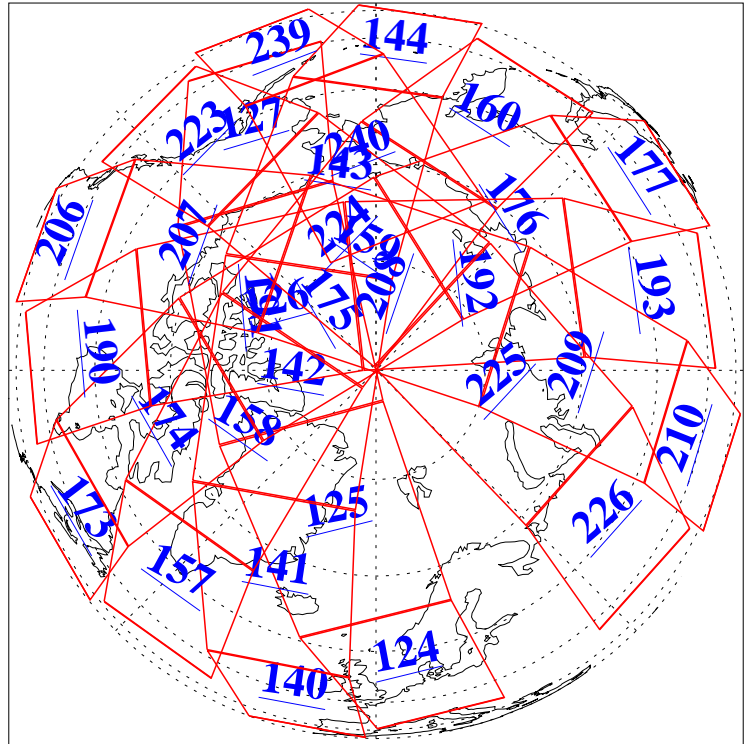

L1B Availability
AMSU Granules: 240
HSB Granules: 0
AIRS Granules: 240

30 Jul 2010
DoY 211
Aqua Day 3009
Granules: 1 to 120

Granules: 121 to 240

Legend: AMSU Available, HSB Available, AIRS Available

L1B Availability
AMSU Granules: 240
HSB Granules: 0
AIRS Granules: 240

30 Jul 2010
DoY 211
Aqua Day 3009

Ascending Granules

Descending Granules

Legend: AMSU Available, HSB Available, AIRS Available

L1B Availability
 AMSU Granules: 240
 HSB Granules: 0
 AIRS Granules: 240

30 Jul 2010
 DoY 211
 Aqua Day 3009

Northern Hemisphere Granules

Southern Hemisphere Granules

Legend: AMSU Available, HSB Available, AIRS Available