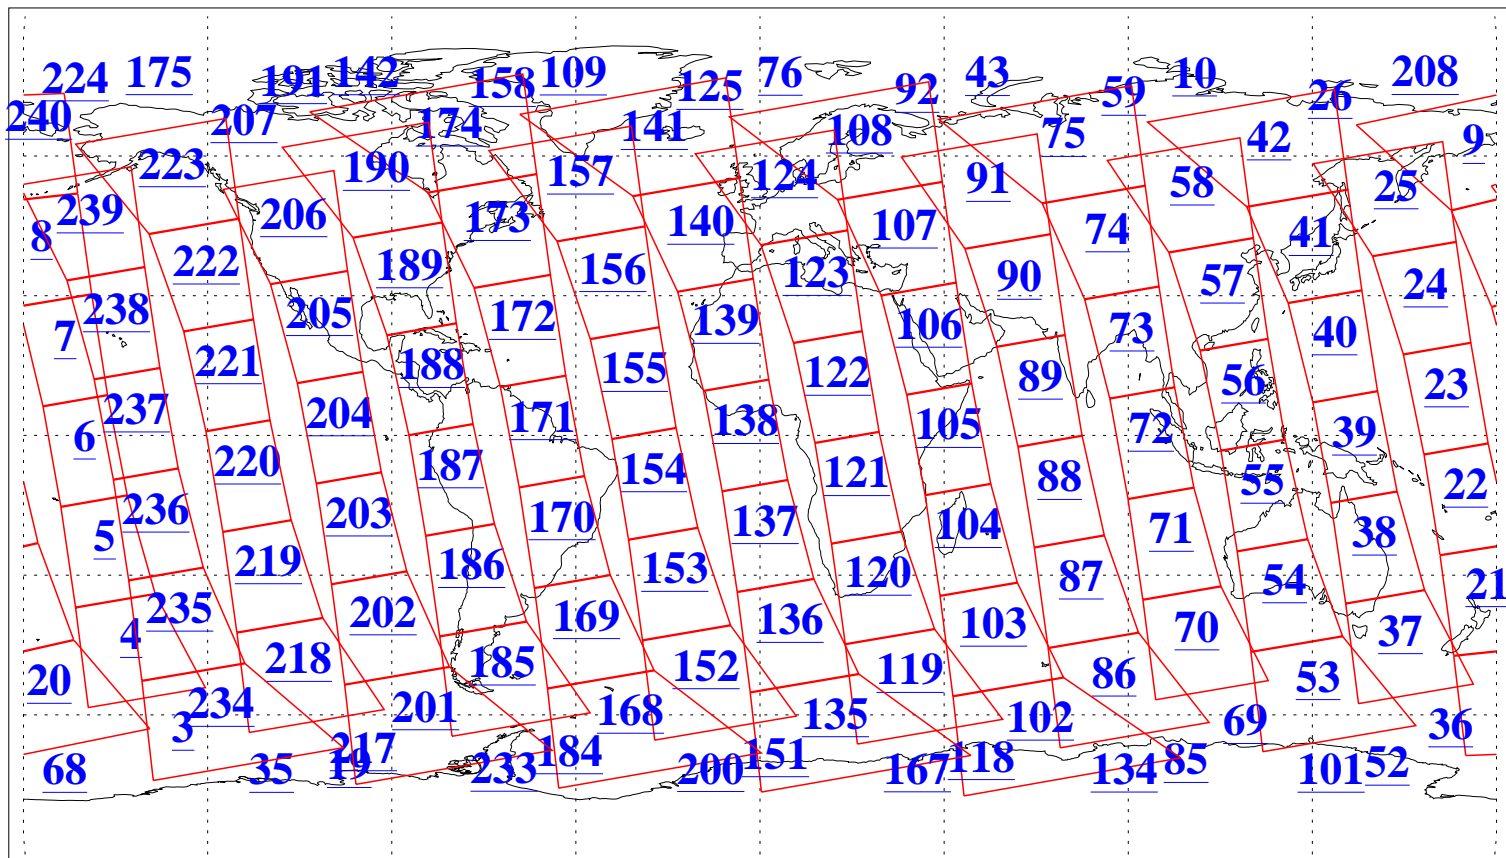

L1B Availability
AMSU Granules: 240
HSB Granules: 0
AIRS Granules: 240

30 Jul 2010
DoY 211
Aqua Day 3009
Granules: 1 to 120

Granules: 121 to 240

Legend: AMSU Available, HSB Available, AIRS Available

L1B Availability
AMSU Granules: 240
HSB Granules: 0
AIRS Granules: 240

30 Jul 2010
DoY 211
Aqua Day 3009

Ascending Granules

Descending Granules

Legend: AMSU Available, HSB Available, AIRS Available

L1B Availability
 AMSU Granules: 240
 HSB Granules: 0
 AIRS Granules: 240

30 Jul 2010
 DoY 211
 Aqua Day 3009

Northern Hemisphere Granules

Southern Hemisphere Granules

Legend: AMSU Available, HSB Available, AIRS Available