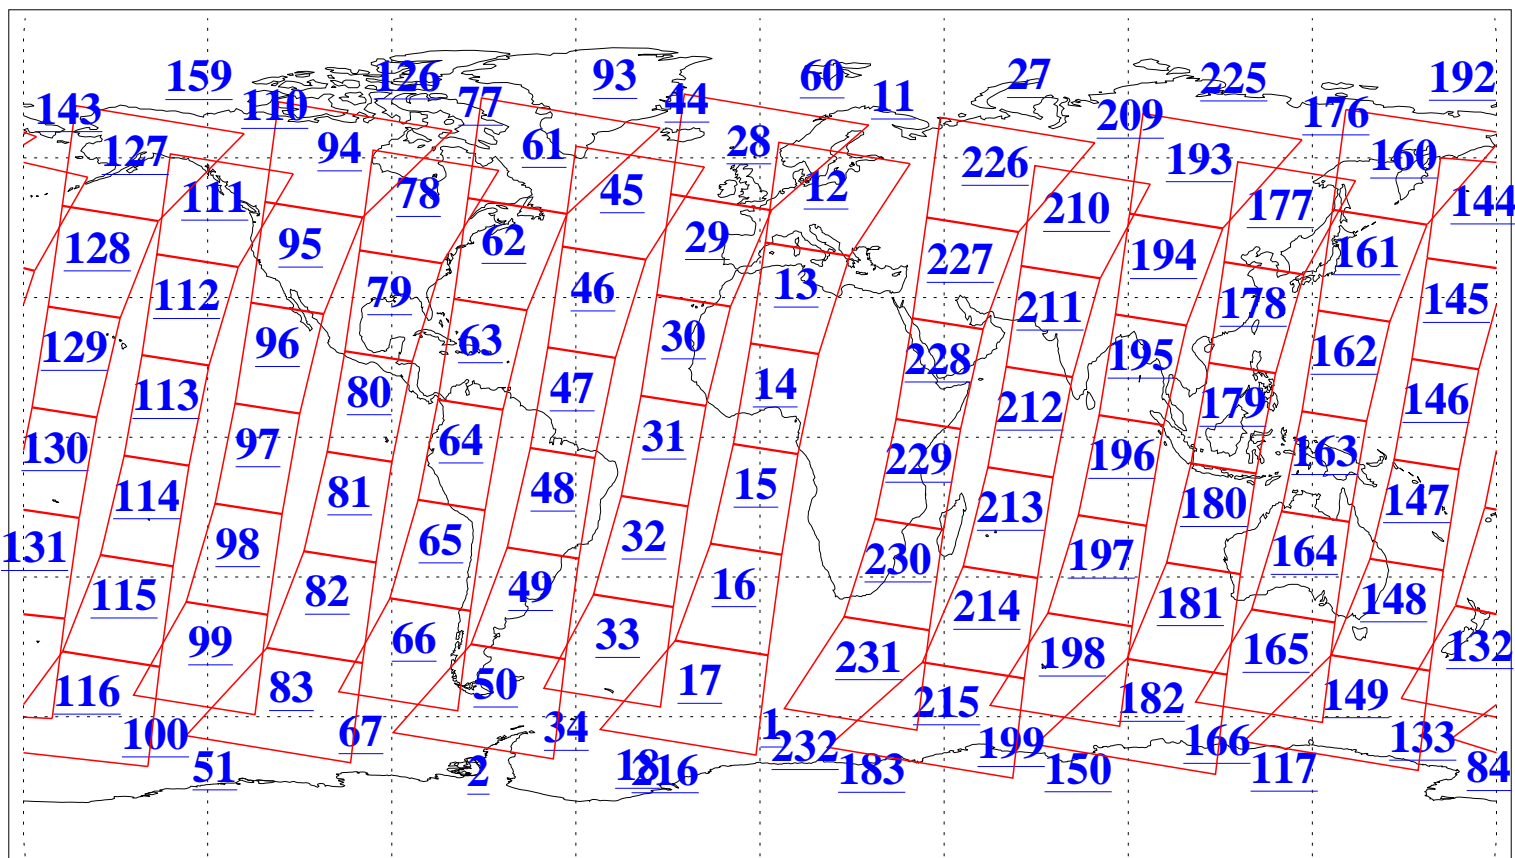

L1B Availability
AMSU Granules: 240
HSB Granules: 0
AIRS Granules: 240

30 Jul 2010
DoY 211
Aqua Day 3009
Granules: 1 to 120

Granules: 121 to 240

Legend: AMSU Available, HSB Available, AIRS Available

L1B Availability
AMSU Granules: 240
HSB Granules: 0
AIRS Granules: 240

30 Jul 2010
DoY 211
Aqua Day 3009

Ascending Granules

Descending Granules

Legend: AMSU Available, HSB Available, AIRS Available

L1B Availability
 AMSU Granules: 240
 HSB Granules: 0
 AIRS Granules: 240

30 Jul 2010
 DoY 211
 Aqua Day 3009

Northern Hemisphere Granules

Southern Hemisphere Granules

Legend: AMSU Available, HSB Available, AIRS Available