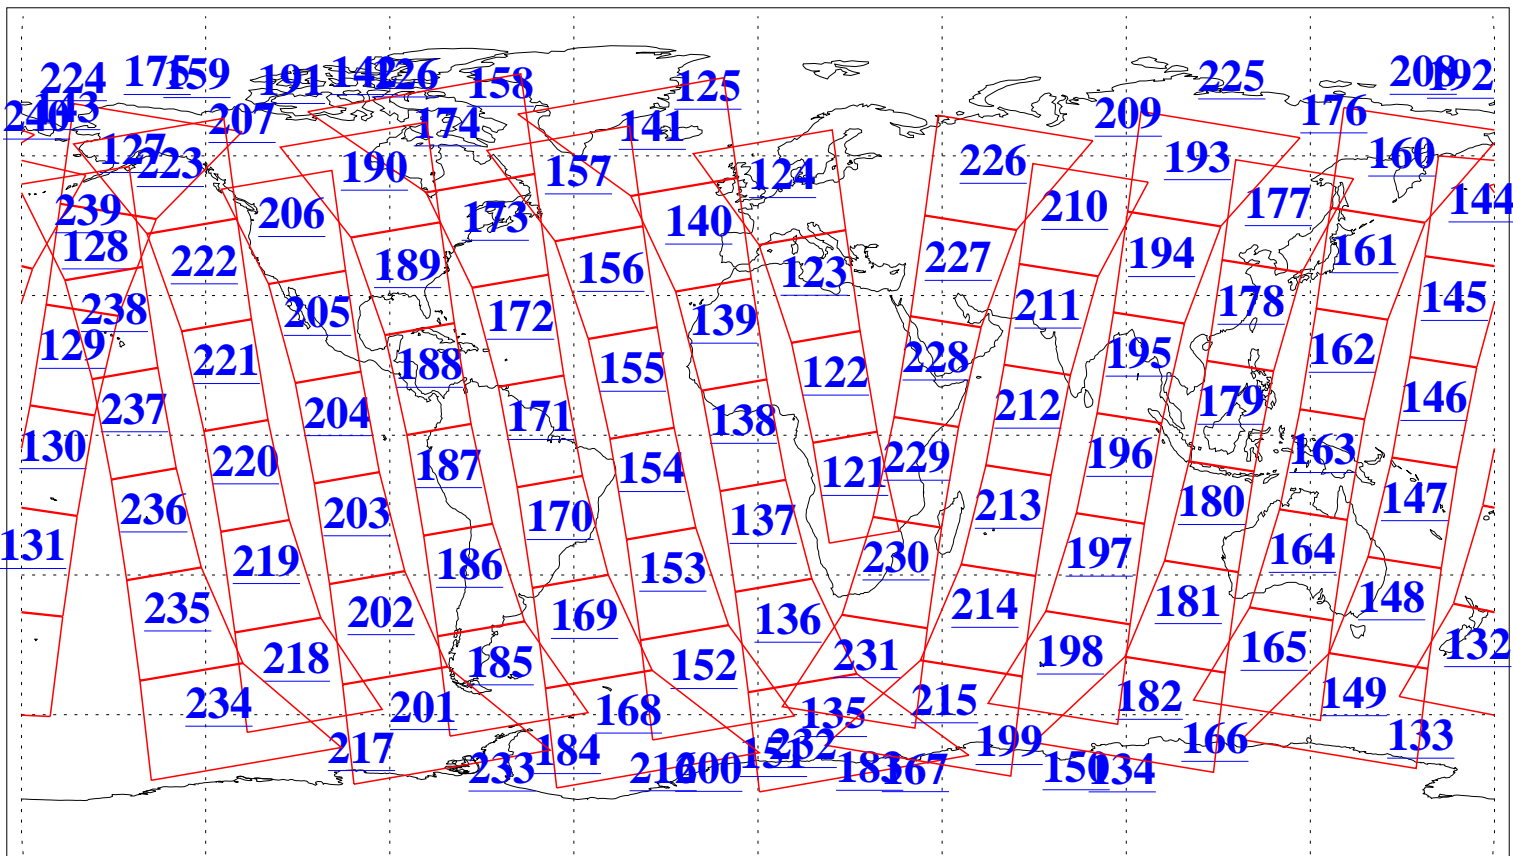

L1B Availability
AMSU Granules: 240
HSB Granules: 0
AIRS Granules: 240

30 Jul 2010
DoY 211
Aqua Day 3009
Granules: 1 to 120

Granules: 121 to 240

Legend: AMSU Available, HSB Available, AIRS Available

L1B Availability
AMSU Granules: 240
HSB Granules: 0
AIRS Granules: 240

30 Jul 2010
DoY 211
Aqua Day 3009

Ascending Granules

Descending Granules

Legend: AMSU Available, HSB Available, AIRS Available

L1B Availability
 AMSU Granules: 240
 HSB Granules: 0
 AIRS Granules: 240

30 Jul 2010
 DoY 211
 Aqua Day 3009

Northern Hemisphere Granules

Southern Hemisphere Granules

Legend: AMSU Available, HSB Available, AIRS Available