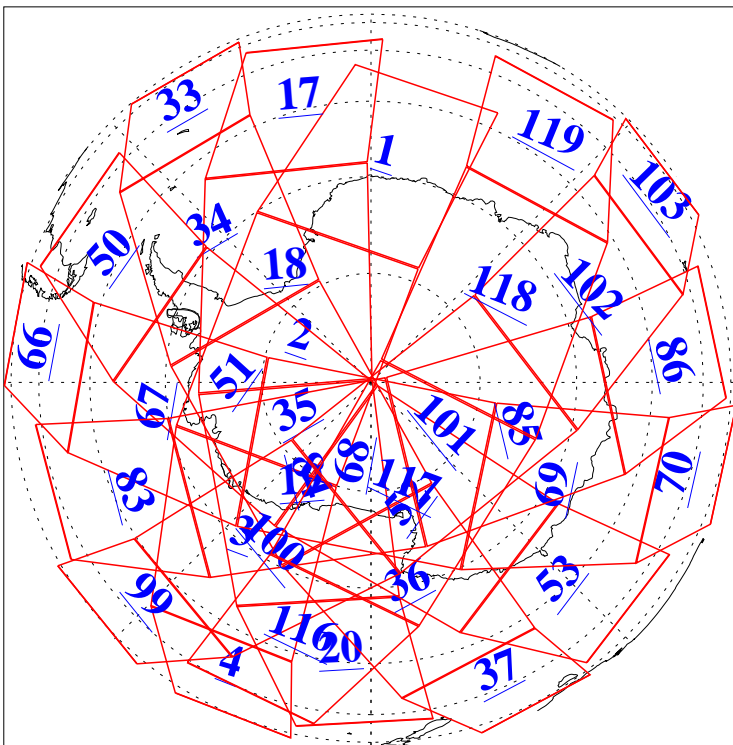

L1B Availability
AMSU Granules: 240
HSB Granules: 0
AIRS Granules: 240

30 Jul 2010
DoY 211
Aqua Day 3009
Granules: 1 to 120

Granules: 121 to 240

Legend: AMSU Available, HSB Available, AIRS Available

L1B Availability
AMSU Granules: 240
HSB Granules: 0
AIRS Granules: 240

30 Jul 2010
DoY 211
Aqua Day 3009

Ascending Granules

Descending Granules

Legend: AMSU Available, HSB Available, AIRS Available

L1B Availability
 AMSU Granules: 240
 HSB Granules: 0
 AIRS Granules: 240

30 Jul 2010
 DoY 211
 Aqua Day 3009

Northern Hemisphere Granules

Southern Hemisphere Granules

Legend: AMSU Available, HSB Available, AIRS Available