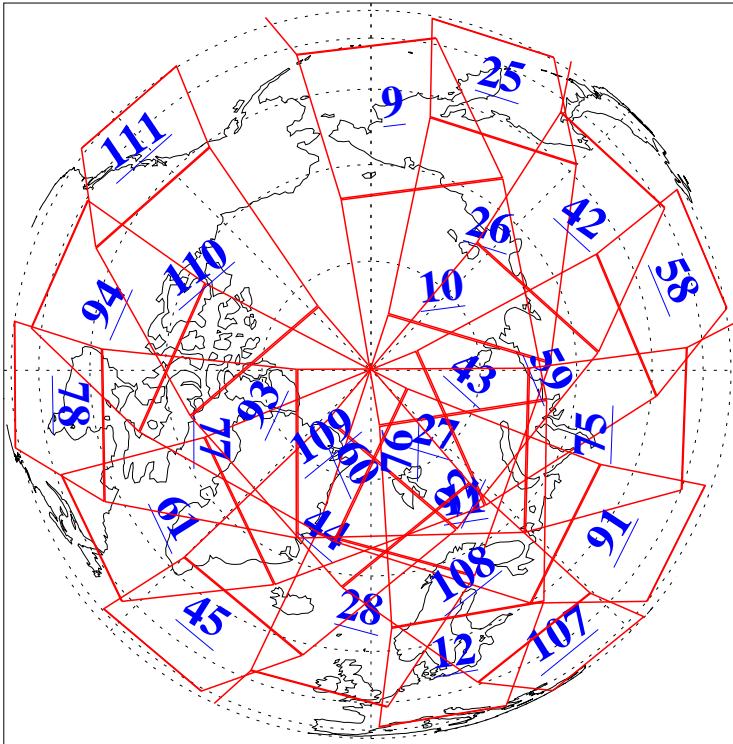

L1B Availability
AMSU Granules: 240
HSB Granules: 0
AIRS Granules: 240

30 Jul 2010
DoY 211
Aqua Day 3009
Granules: 1 to 120

Granules: 121 to 240

Legend: AMSU Available, HSB Available, AIRS Available

L1B Availability
AMSU Granules: 240
HSB Granules: 0
AIRS Granules: 240

30 Jul 2010
DoY 211
Aqua Day 3009

Ascending Granules

Descending Granules

Legend: AMSU Available, HSB Available, AIRS Available

L1B Availability
 AMSU Granules: 240
 HSB Granules: 0
 AIRS Granules: 240

30 Jul 2010
 DoY 211
 Aqua Day 3009

Northern Hemisphere Granules

Southern Hemisphere Granules

Legend: AMSU Available, HSB Available, AIRS Available