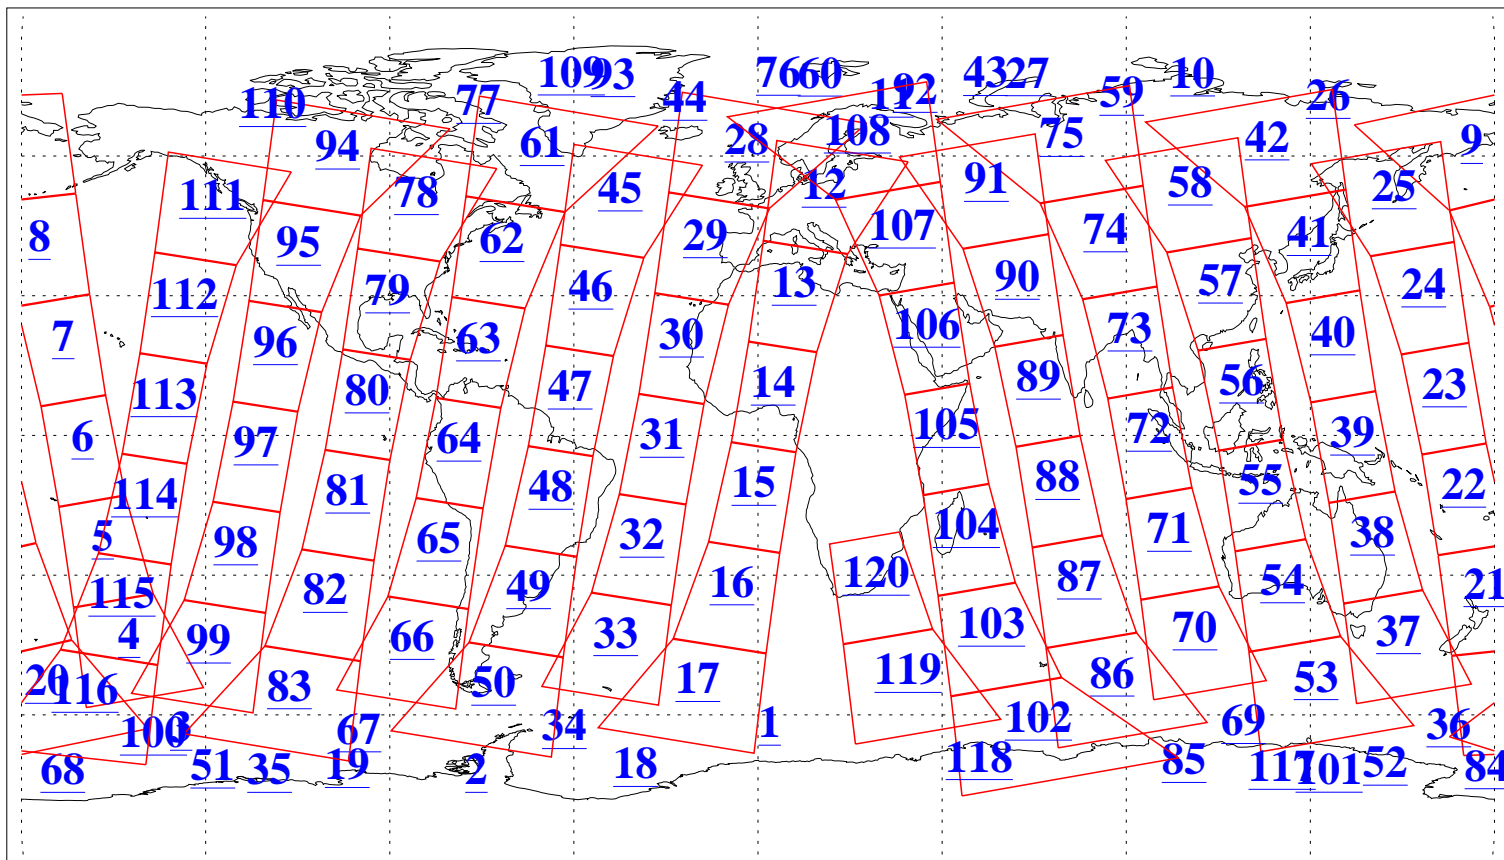

L1B Availability
AMSU Granules: 240
HSB Granules: 0
AIRS Granules: 240

30 Jul 2010
DoY 211
Aqua Day 3009
Granules: 1 to 120

Granules: 121 to 240

Legend: AMSU Available, HSB Available, AIRS Available

L1B Availability
AMSU Granules: 240
HSB Granules: 0
AIRS Granules: 240

30 Jul 2010
DoY 211
Aqua Day 3009

Ascending Granules

Descending Granules

Legend: AMSU Available, HSB Available, AIRS Available

L1B Availability
 AMSU Granules: 240
 HSB Granules: 0
 AIRS Granules: 240

30 Jul 2010
 DoY 211
 Aqua Day 3009

Northern Hemisphere Granules

Southern Hemisphere Granules

Legend: AMSU Available, HSB Available, AIRS Available