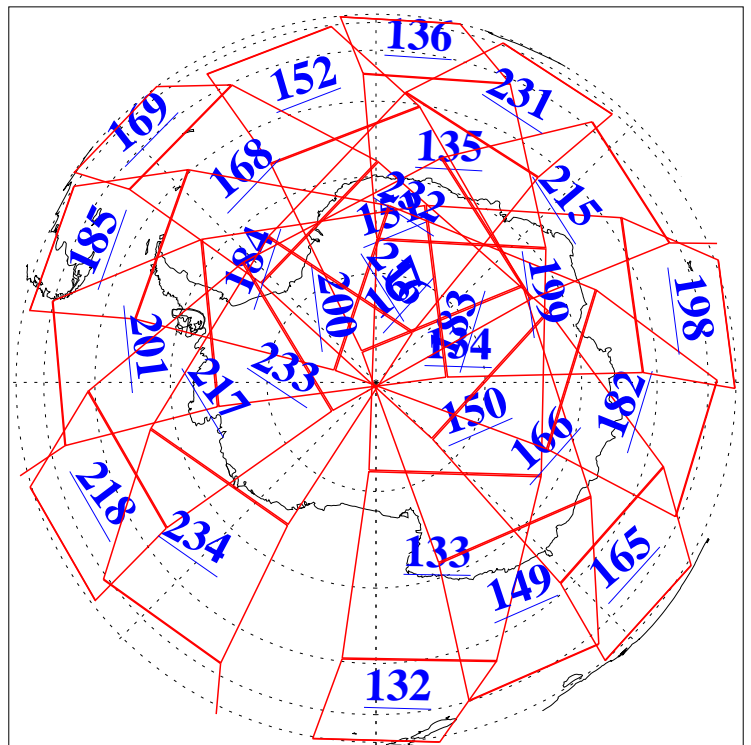

L1B Availability
AMSU Granules: 240
HSB Granules: 0
AIRS Granules: 240

30 Jul 2010
DoY 211
Aqua Day 3009
Granules: 1 to 120

Granules: 121 to 240

Legend: AMSU Available, HSB Available, AIRS Available

L1B Availability
AMSU Granules: 240
HSB Granules: 0
AIRS Granules: 240

30 Jul 2010
DoY 211
Aqua Day 3009

Ascending Granules

Descending Granules

Legend: AMSU Available, HSB Available, AIRS Available

L1B Availability
 AMSU Granules: 240
 HSB Granules: 0
 AIRS Granules: 240

30 Jul 2010
 DoY 211
 Aqua Day 3009

Northern Hemisphere Granules

Southern Hemisphere Granules

Legend: AMSU Available, HSB Available, AIRS Available