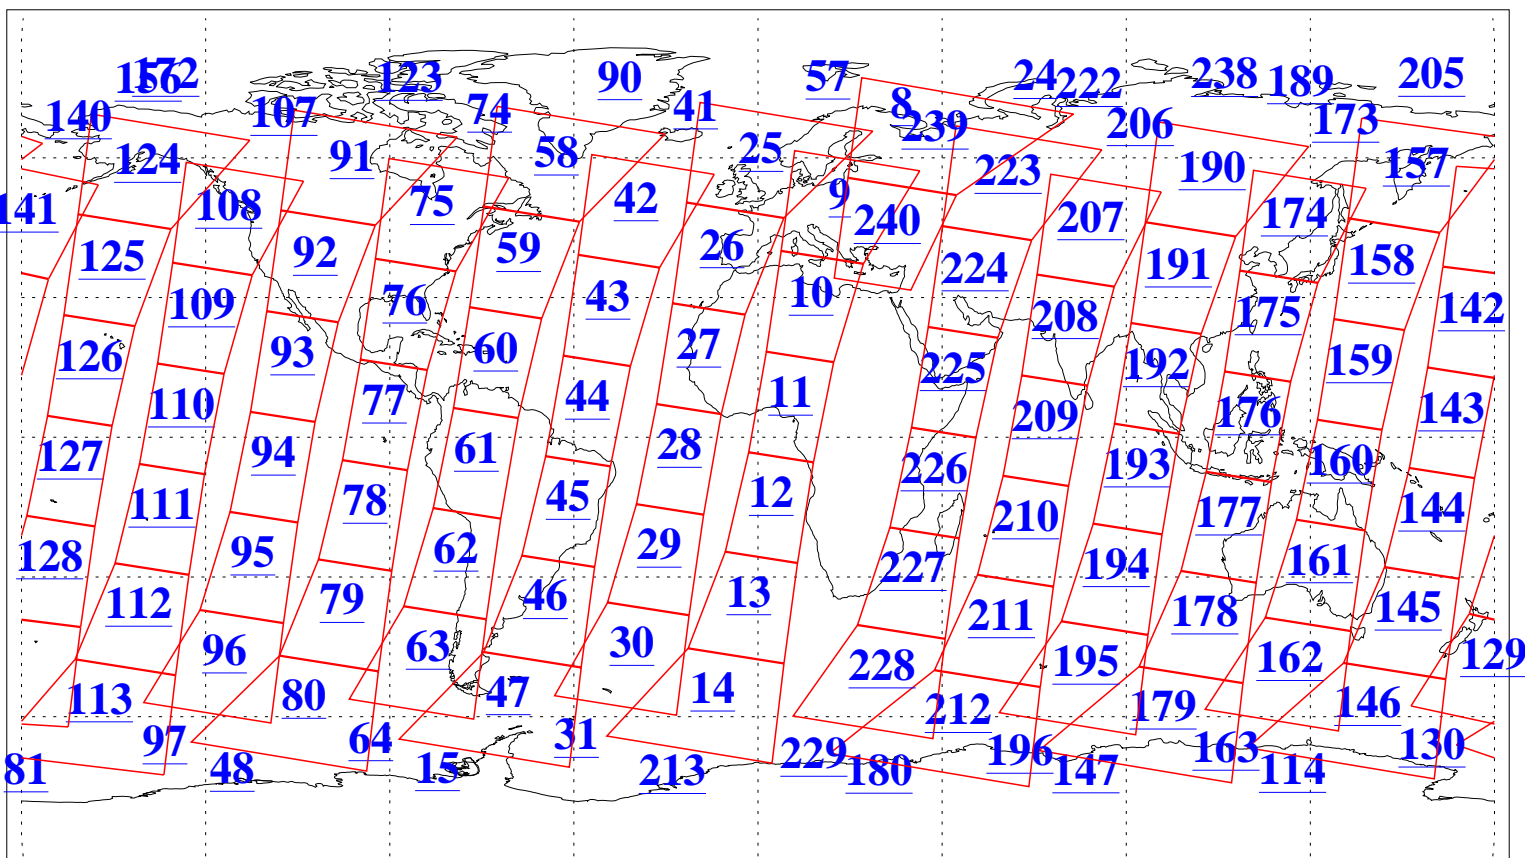

L1B Availability  
AMSU Granules: 240  
HSB Granules: 0  
AIRS Granules: 240

25 Jul 2010  
DoY 206  
Aqua Day 3004  
Granules: 1 to 120

Granules: 121 to 240

Legend: AMSU Available, HSB Available, AIRS Available

L1B Availability  
AMSU Granules: 240  
HSB Granules: 0  
AIRS Granules: 240

25 Jul 2010  
DoY 206  
Aqua Day 3004

Ascending Granules

Descending Granules

Legend: AMSU Available, HSB Available, AIRS Available

L1B Availability  
 AMSU Granules: 240  
 HSB Granules: 0  
 AIRS Granules: 240

25 Jul 2010  
 DoY 206  
 Aqua Day 3004

Northern Hemisphere Granules

Southern Hemisphere Granules

Legend: AMSU Available, HSB Available, AIRS Available