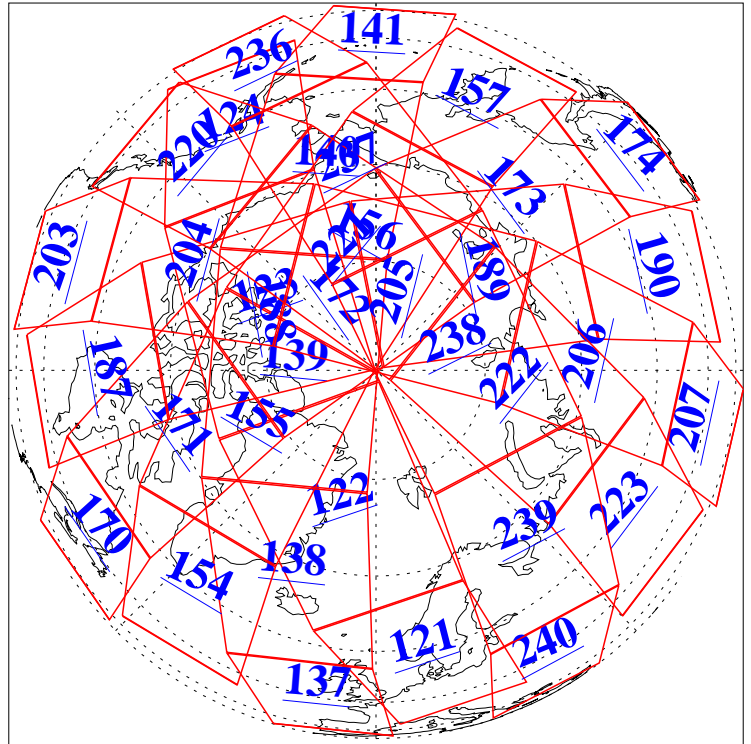

L1B Availability  
AMSU Granules: 240  
HSB Granules: 0  
AIRS Granules: 240

25 Jul 2010  
DoY 206  
Aqua Day 3004  
Granules: 1 to 120

Granules: 121 to 240

Legend: AMSU Available, HSB Available, AIRS Available

L1B Availability  
AMSU Granules: 240  
HSB Granules: 0  
AIRS Granules: 240

25 Jul 2010  
DoY 206  
Aqua Day 3004

Ascending Granules

Descending Granules

Legend: AMSU Available, HSB Available, AIRS Available

L1B Availability  
 AMSU Granules: 240  
 HSB Granules: 0  
 AIRS Granules: 240

25 Jul 2010  
 DoY 206  
 Aqua Day 3004

Northern Hemisphere Granules

Southern Hemisphere Granules

Legend: AMSU Available, HSB Available, AIRS Available