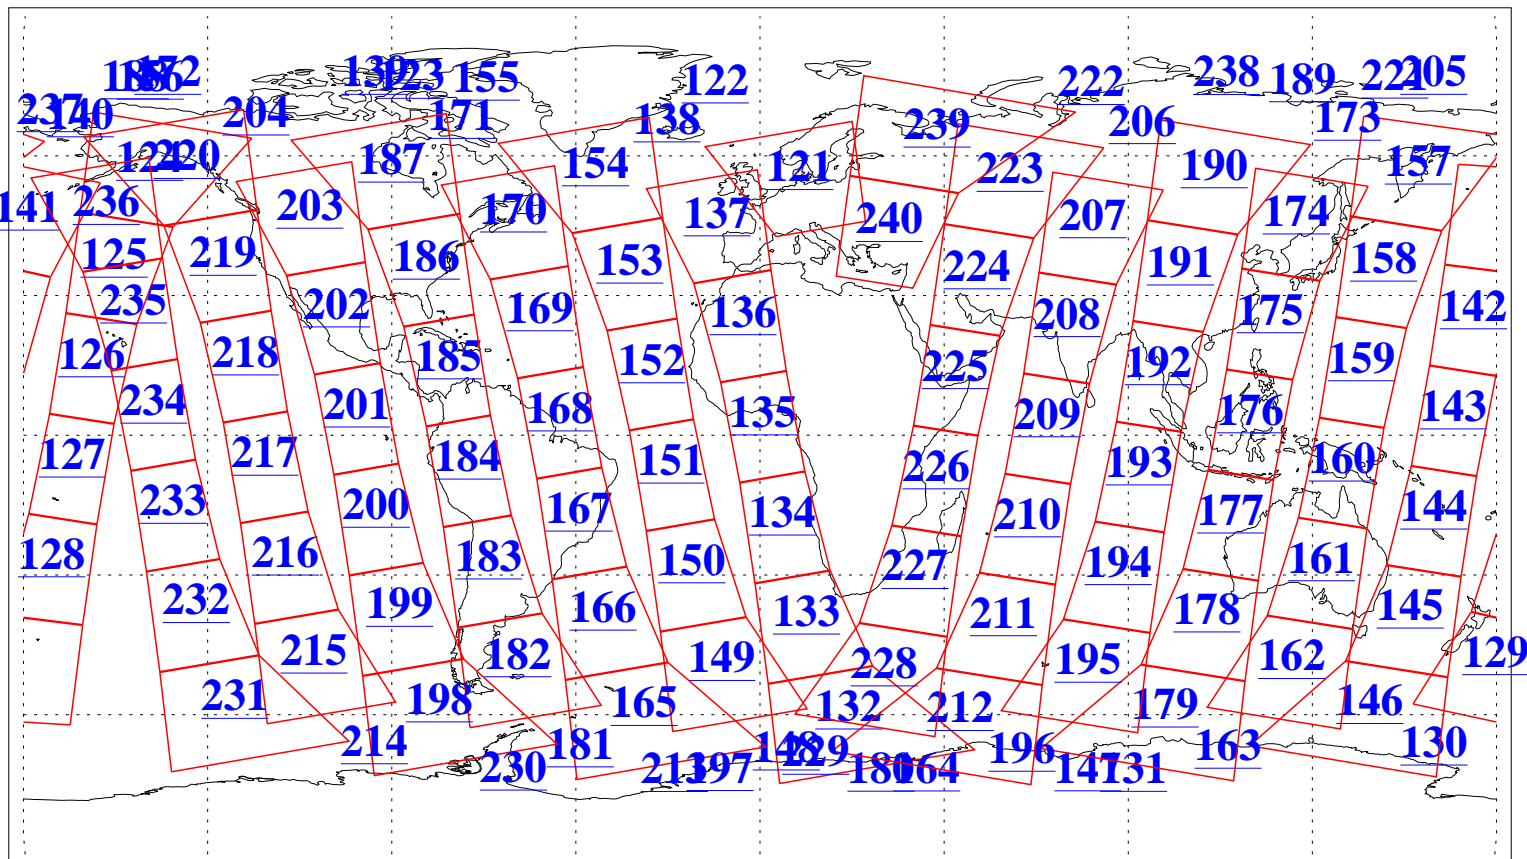

L1B Availability  
AMSU Granules: 240  
HSB Granules: 0  
AIRS Granules: 240

25 Jul 2010  
DoY 206  
Aqua Day 3004  
Granules: 1 to 120

Granules: 121 to 240

Legend: AMSU Available, HSB Available, AIRS Available

L1B Availability  
AMSU Granules: 240  
HSB Granules: 0  
AIRS Granules: 240

25 Jul 2010  
DoY 206  
Aqua Day 3004

Ascending Granules

Descending Granules

Legend: AMSU Available, HSB Available, AIRS Available

L1B Availability  
 AMSU Granules: 240  
 HSB Granules: 0  
 AIRS Granules: 240

25 Jul 2010  
 DoY 206  
 Aqua Day 3004

Northern Hemisphere Granules

Southern Hemisphere Granules

Legend: AMSU Available, HSB Available, AIRS Available