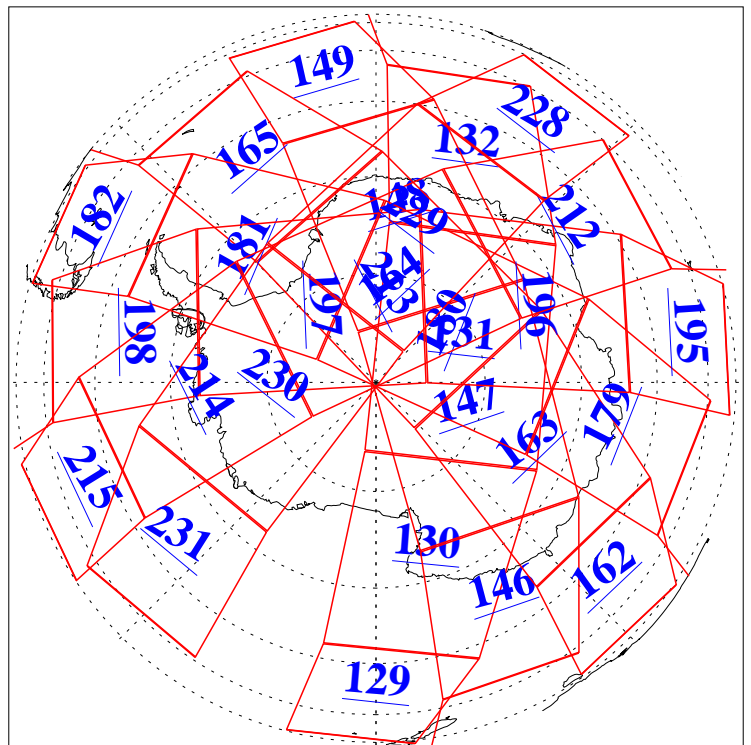

L1B Availability  
AMSU Granules: 240  
HSB Granules: 0  
AIRS Granules: 240

25 Jul 2010  
DoY 206  
Aqua Day 3004  
Granules: 1 to 120

Granules: 121 to 240

Legend: AMSU Available, HSB Available, AIRS Available

L1B Availability  
AMSU Granules: 240  
HSB Granules: 0  
AIRS Granules: 240

25 Jul 2010  
DoY 206  
Aqua Day 3004

Ascending Granules

Descending Granules

Legend: AMSU Available, HSB Available, AIRS Available

L1B Availability  
 AMSU Granules: 240  
 HSB Granules: 0  
 AIRS Granules: 240

25 Jul 2010  
 DoY 206  
 Aqua Day 3004

Northern Hemisphere Granules

Southern Hemisphere Granules

Legend: AMSU Available, HSB Available, AIRS Available