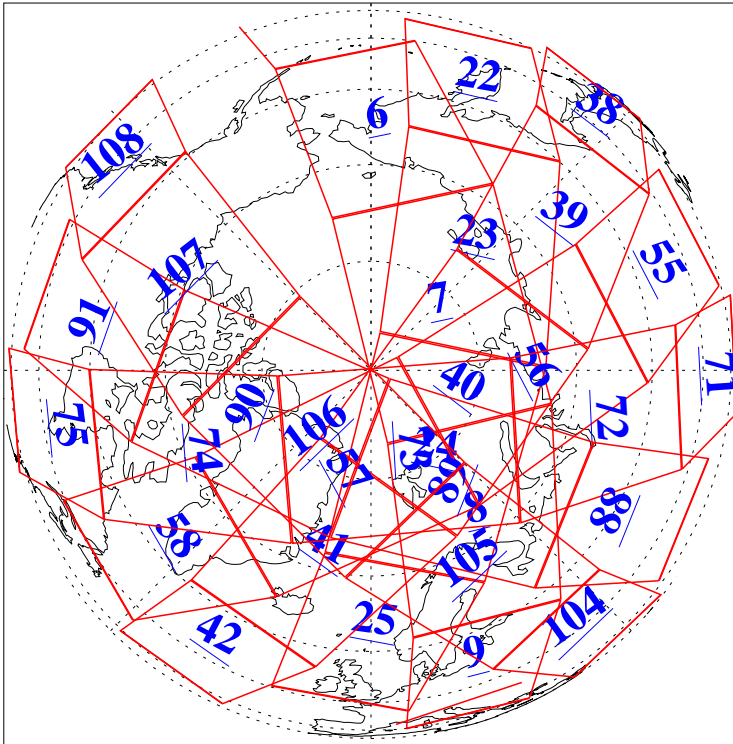

L1B Availability  
AMSU Granules: 240  
HSB Granules: 0  
AIRS Granules: 240

25 Jul 2010  
DoY 206  
Aqua Day 3004  
Granules: 1 to 120

Granules: 121 to 240

Legend: AMSU Available, HSB Available, AIRS Available

L1B Availability  
AMSU Granules: 240  
HSB Granules: 0  
AIRS Granules: 240

25 Jul 2010  
DoY 206  
Aqua Day 3004

Ascending Granules

Descending Granules

Legend: AMSU Available, HSB Available, AIRS Available

L1B Availability  
 AMSU Granules: 240  
 HSB Granules: 0  
 AIRS Granules: 240

25 Jul 2010  
 DoY 206  
 Aqua Day 3004

Northern Hemisphere Granules

Southern Hemisphere Granules

Legend: AMSU Available, HSB Available, AIRS Available