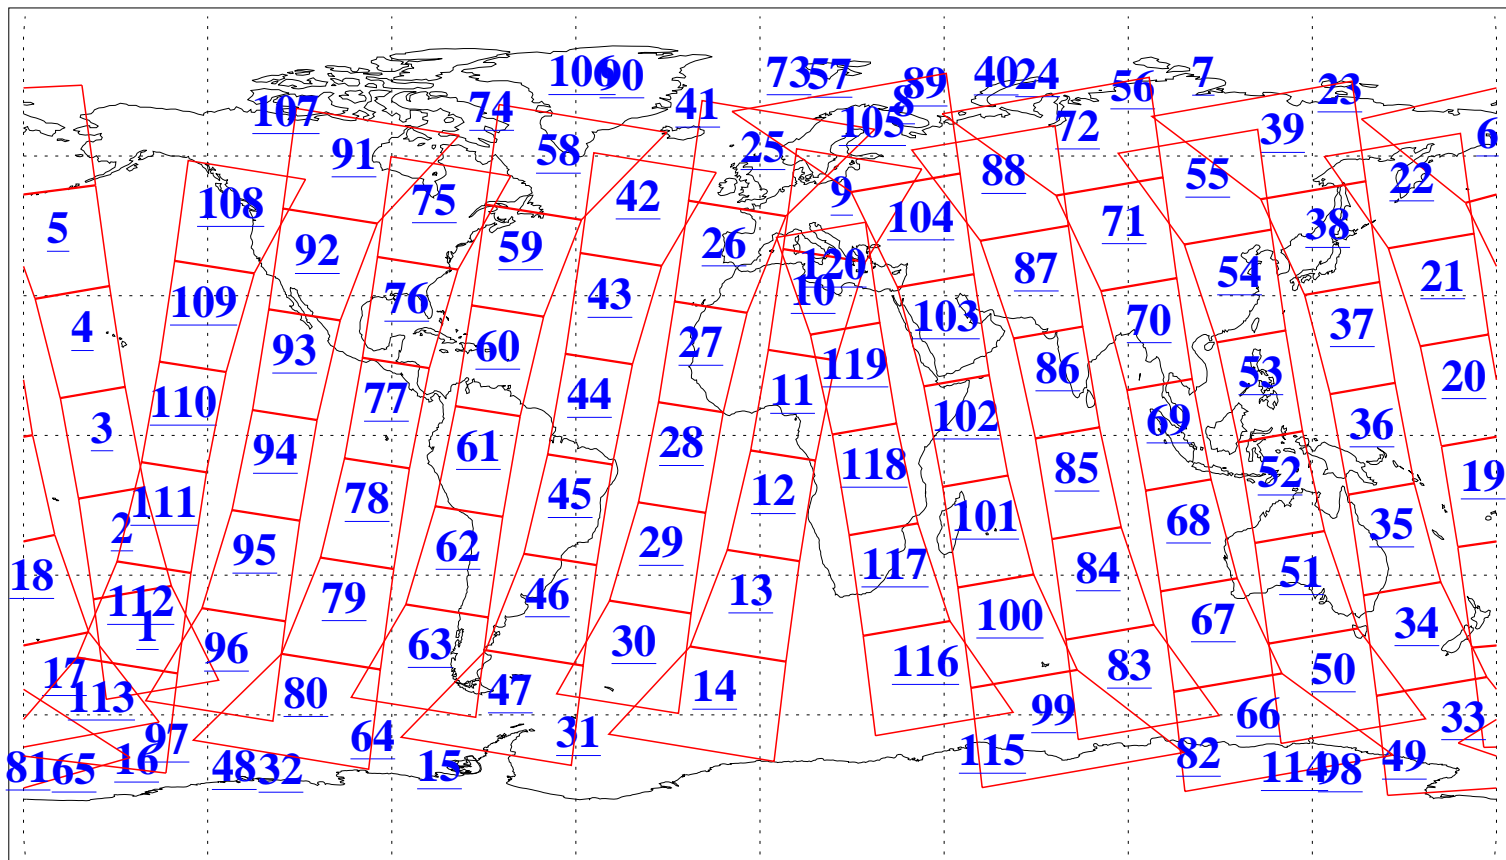

L1B Availability  
AMSU Granules: 240  
HSB Granules: 0  
AIRS Granules: 240

25 Jul 2010  
DoY 206  
Aqua Day 3004  
Granules: 1 to 120

Granules: 121 to 240

Legend: AMSU Available, HSB Available, AIRS Available

L1B Availability  
AMSU Granules: 240  
HSB Granules: 0  
AIRS Granules: 240

25 Jul 2010  
DoY 206  
Aqua Day 3004

Ascending Granules

Descending Granules

Legend: AMSU Available, HSB Available, AIRS Available

L1B Availability  
 AMSU Granules: 240  
 HSB Granules: 0  
 AIRS Granules: 240

25 Jul 2010  
 DoY 206  
 Aqua Day 3004

Northern Hemisphere Granules

Southern Hemisphere Granules

Legend: AMSU Available, HSB Available, AIRS Available