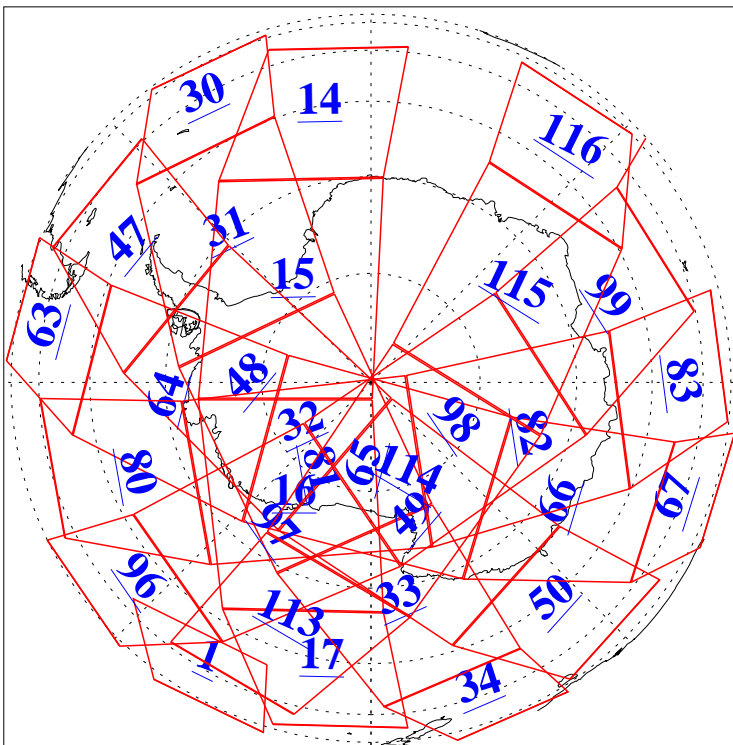

L1B Availability  
AMSU Granules: 240  
HSB Granules: 0  
AIRS Granules: 240

25 Jul 2010  
DoY 206  
Aqua Day 3004  
Granules: 1 to 120

Granules: 121 to 240

Legend: AMSU Available, HSB Available, AIRS Available

L1B Availability  
AMSU Granules: 240  
HSB Granules: 0  
AIRS Granules: 240

25 Jul 2010  
DoY 206  
Aqua Day 3004

Ascending Granules

Descending Granules

Legend: AMSU Available, HSB Available, AIRS Available

L1B Availability  
 AMSU Granules: 240  
 HSB Granules: 0  
 AIRS Granules: 240

25 Jul 2010  
 DoY 206  
 Aqua Day 3004

Northern Hemisphere Granules

Southern Hemisphere Granules

Legend: AMSU Available, HSB Available, AIRS Available