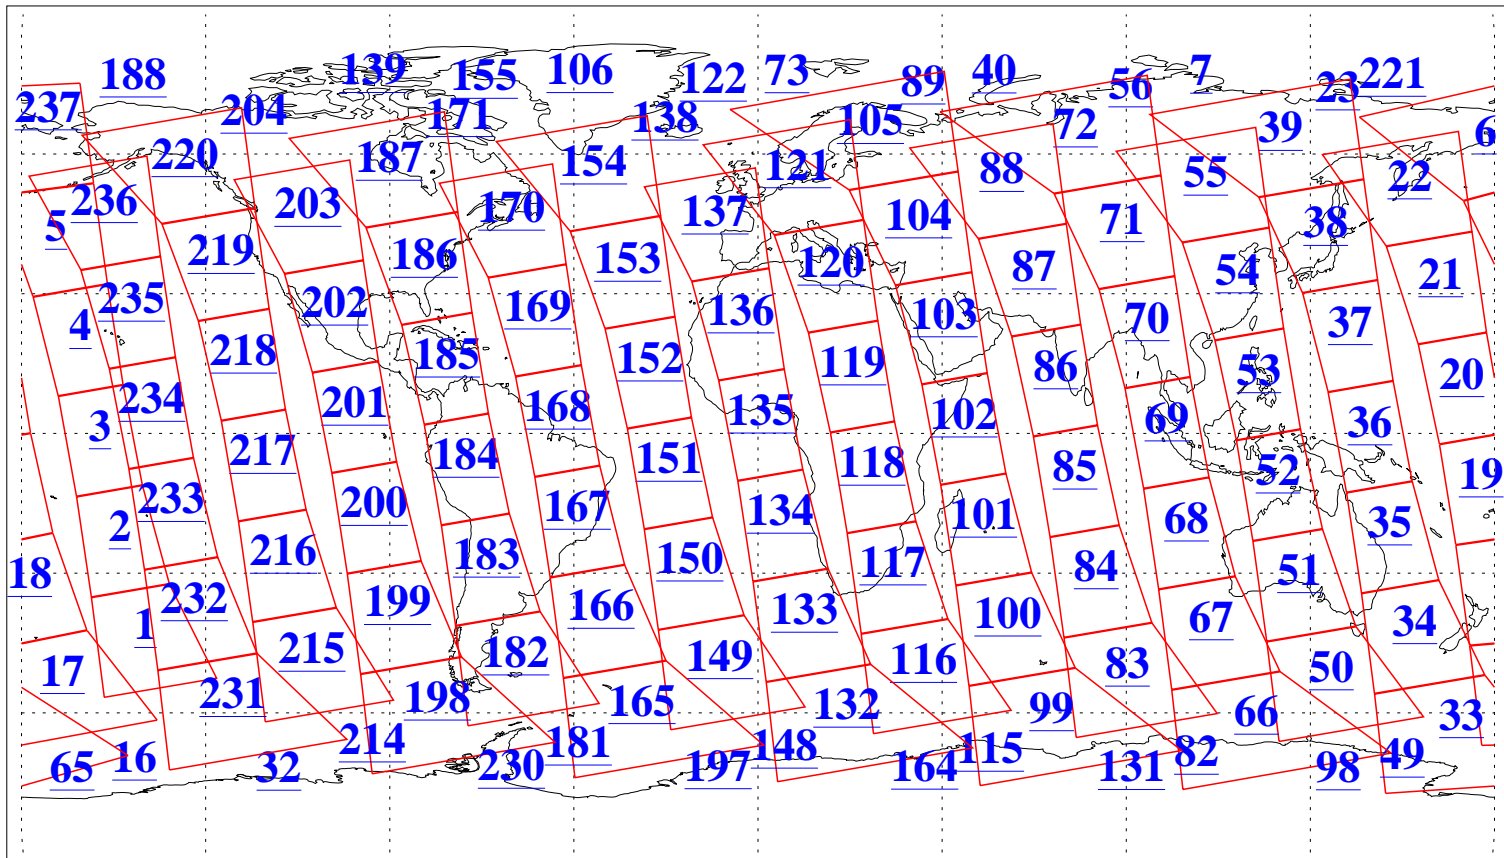

L1B Availability  
AMSU Granules: 240  
HSB Granules: 0  
AIRS Granules: 240

25 Jul 2010  
DoY 206  
Aqua Day 3004  
Granules: 1 to 120

Granules: 121 to 240

Legend: AMSU Available, HSB Available, AIRS Available

L1B Availability  
AMSU Granules: 240  
HSB Granules: 0  
AIRS Granules: 240

25 Jul 2010  
DoY 206  
Aqua Day 3004

Ascending Granules

Descending Granules

Legend: AMSU Available, HSB Available, AIRS Available

L1B Availability  
 AMSU Granules: 240  
 HSB Granules: 0  
 AIRS Granules: 240

25 Jul 2010  
 DoY 206  
 Aqua Day 3004

Northern Hemisphere Granules

Southern Hemisphere Granules

Legend: AMSU Available, HSB Available, AIRS Available