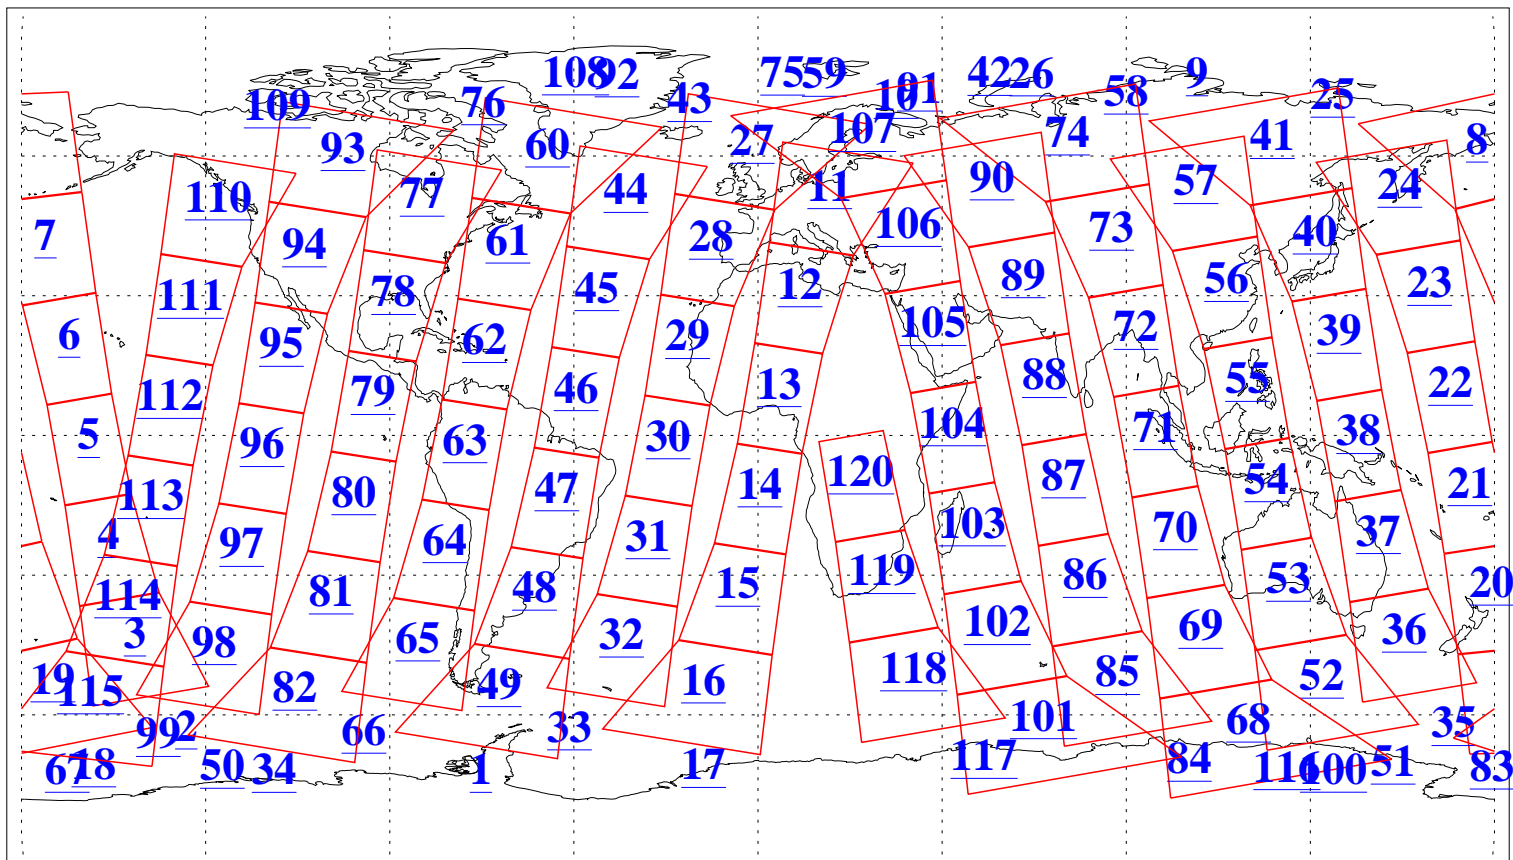

L1B Availability
AMSU Granules: 240
HSB Granules: 0
AIRS Granules: 240

23 Jul 2010
DoY 204
Aqua Day 3002
Granules: 1 to 120

Granules: 121 to 240

Legend: AMSU Available, HSB Available, AIRS Available

L1B Availability
AMSU Granules: 240
HSB Granules: 0
AIRS Granules: 240

23 Jul 2010
DoY 204
Aqua Day 3002

Ascending Granules

Descending Granules

Legend: AMSU Available, HSB Available, AIRS Available

L1B Availability
 AMSU Granules: 240
 HSB Granules: 0
 AIRS Granules: 240

23 Jul 2010
 DoY 204
 Aqua Day 3002

Northern Hemisphere Granules

Southern Hemisphere Granules

Legend: AMSU Available, ~~HSB Available~~, AIRS Available