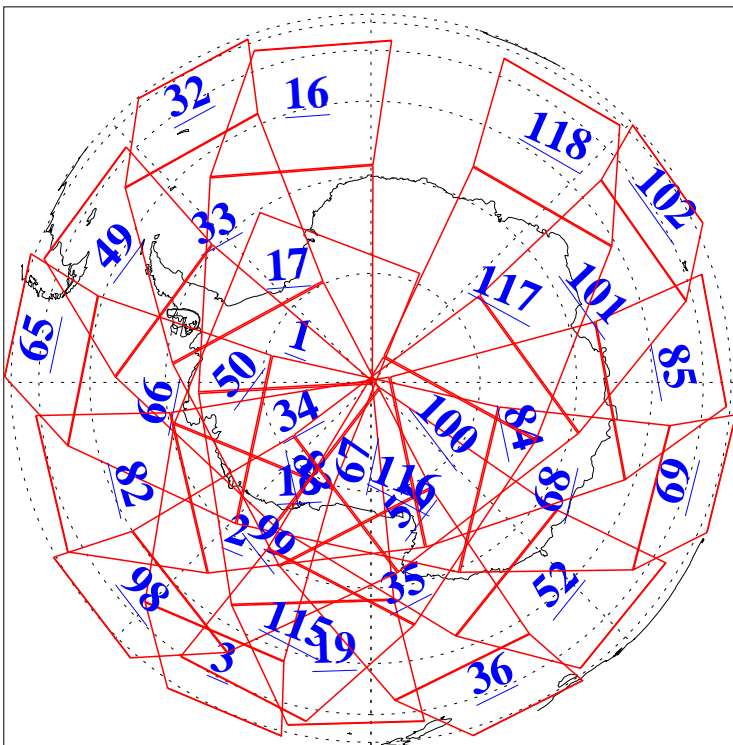

L1B Availability
AMSU Granules: 240
HSB Granules: 0
AIRS Granules: 240

23 Jul 2010
DoY 204
Aqua Day 3002
Granules: 1 to 120

Granules: 121 to 240

Legend: AMSU Available, HSB Available, AIRS Available

L1B Availability
AMSU Granules: 240
HSB Granules: 0
AIRS Granules: 240

23 Jul 2010
DoY 204
Aqua Day 3002

Ascending Granules

Descending Granules

Legend: AMSU Available, HSB Available, AIRS Available

L1B Availability
 AMSU Granules: 240
 HSB Granules: 0
 AIRS Granules: 240

23 Jul 2010
 DoY 204
 Aqua Day 3002

Northern Hemisphere Granules

Southern Hemisphere Granules

Legend: AMSU Available, ~~HSB Available~~, AIRS Available