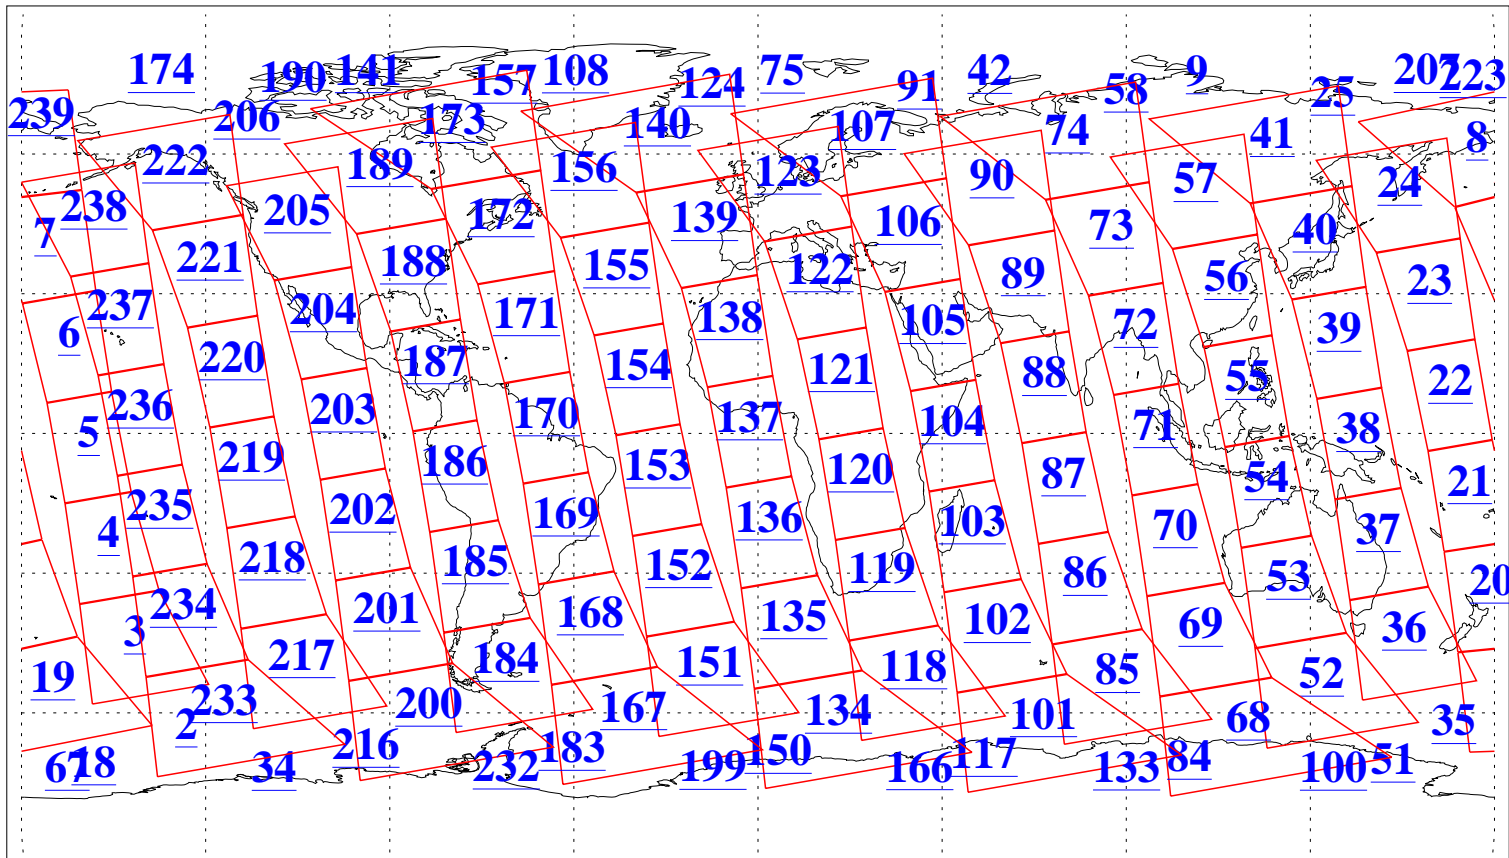

L1B Availability
AMSU Granules: 240
HSB Granules: 0
AIRS Granules: 240

23 Jul 2010
DoY 204
Aqua Day 3002
Granules: 1 to 120

Granules: 121 to 240

Legend: AMSU Available, HSB Available, AIRS Available

L1B Availability
AMSU Granules: 240
HSB Granules: 0
AIRS Granules: 240

23 Jul 2010
DoY 204
Aqua Day 3002

Ascending Granules

Descending Granules

Legend: AMSU Available, HSB Available, AIRS Available

L1B Availability
 AMSU Granules: 240
 HSB Granules: 0
 AIRS Granules: 240

23 Jul 2010
 DoY 204
 Aqua Day 3002

Northern Hemisphere Granules

Southern Hemisphere Granules

Legend: AMSU Available, ~~HSB Available~~, AIRS Available