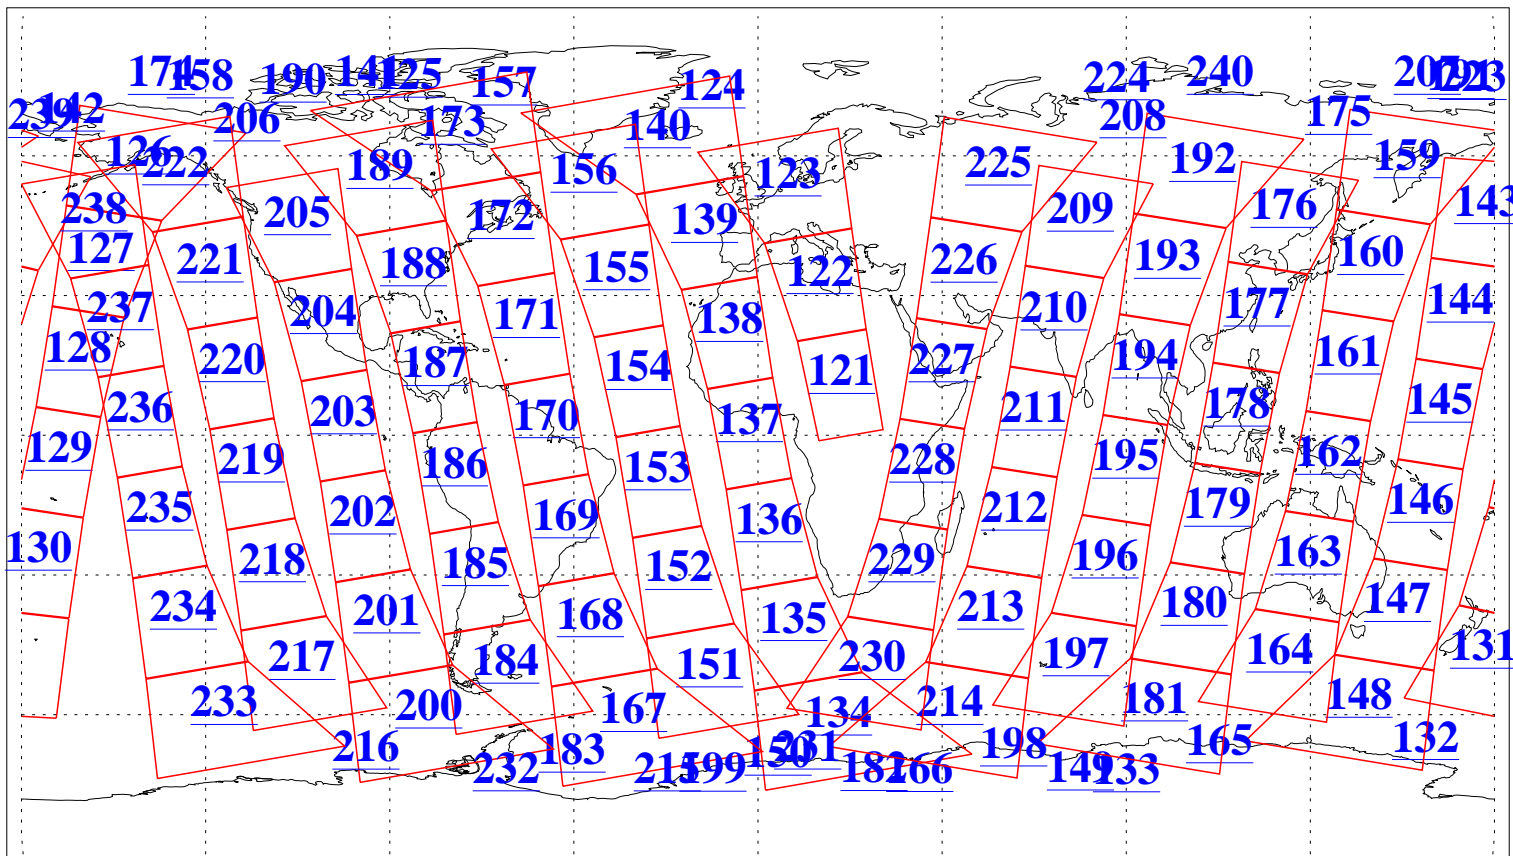

L1B Availability
AMSU Granules: 240
HSB Granules: 0
AIRS Granules: 240

23 Jul 2010
DoY 204
Aqua Day 3002
Granules: 1 to 120

Granules: 121 to 240

Legend: AMSU Available, HSB Available, AIRS Available

L1B Availability
AMSU Granules: 240
HSB Granules: 0
AIRS Granules: 240

23 Jul 2010
DoY 204
Aqua Day 3002

Ascending Granules

Descending Granules

Legend: AMSU Available, HSB Available, AIRS Available

L1B Availability
 AMSU Granules: 240
 HSB Granules: 0
 AIRS Granules: 240

23 Jul 2010
 DoY 204
 Aqua Day 3002