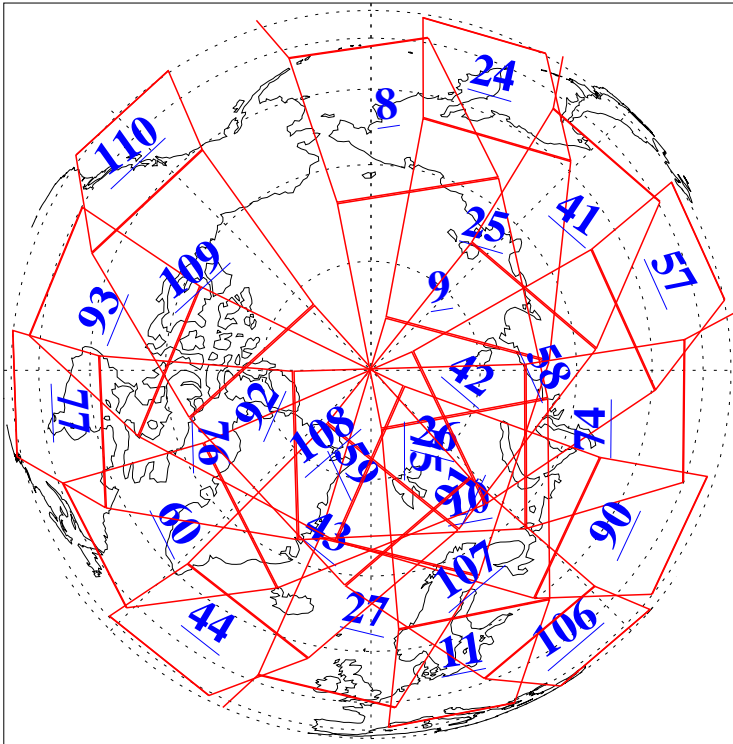

L1B Availability
AMSU Granules: 240
HSB Granules: 0
AIRS Granules: 240

23 Jul 2010
DoY 204
Aqua Day 3002
Granules: 1 to 120

Granules: 121 to 240

Legend: AMSU Available, HSB Available, AIRS Available

L1B Availability
AMSU Granules: 240
HSB Granules: 0
AIRS Granules: 240

23 Jul 2010
DoY 204
Aqua Day 3002

Ascending Granules

Descending Granules

Legend: AMSU Available, HSB Available, AIRS Available

L1B Availability
 AMSU Granules: 240
 HSB Granules: 0
 AIRS Granules: 240

23 Jul 2010
 DoY 204
 Aqua Day 3002

Northern Hemisphere Granules

Southern Hemisphere Granules

Legend: AMSU Available, ~~HSB Available~~, AIRS Available