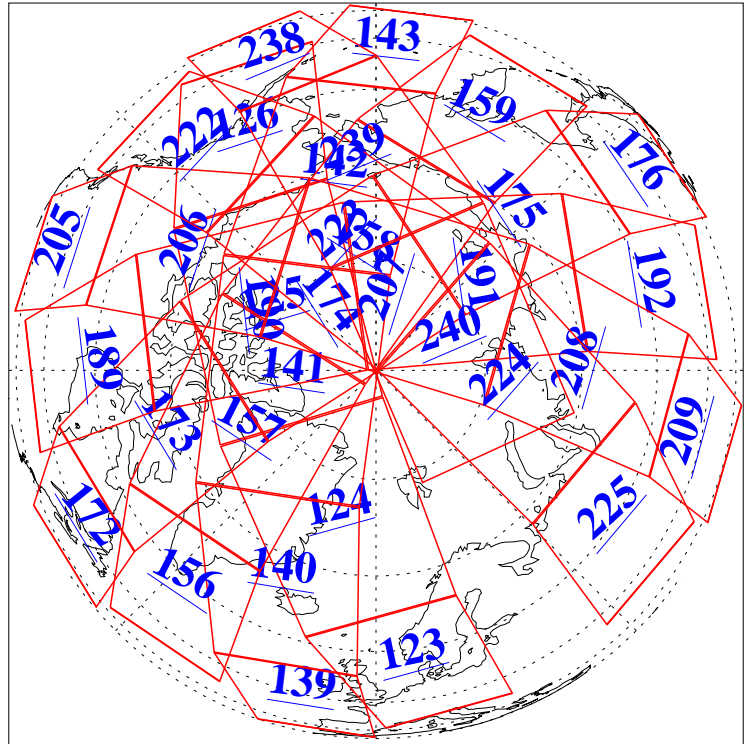

L1B Availability
AMSU Granules: 240
HSB Granules: 0
AIRS Granules: 240

23 Jul 2010
DoY 204
Aqua Day 3002
Granules: 1 to 120

Granules: 121 to 240

Legend: AMSU Available, HSB Available, AIRS Available

L1B Availability
AMSU Granules: 240
HSB Granules: 0
AIRS Granules: 240

23 Jul 2010
DoY 204
Aqua Day 3002

Ascending Granules

Descending Granules

Legend: AMSU Available, HSB Available, AIRS Available

L1B Availability
 AMSU Granules: 240
 HSB Granules: 0
 AIRS Granules: 240

23 Jul 2010
 DoY 204
 Aqua Day 3002

Northern Hemisphere Granules

Southern Hemisphere Granules

Legend: AMSU Available, ~~HSB Available~~, AIRS Available