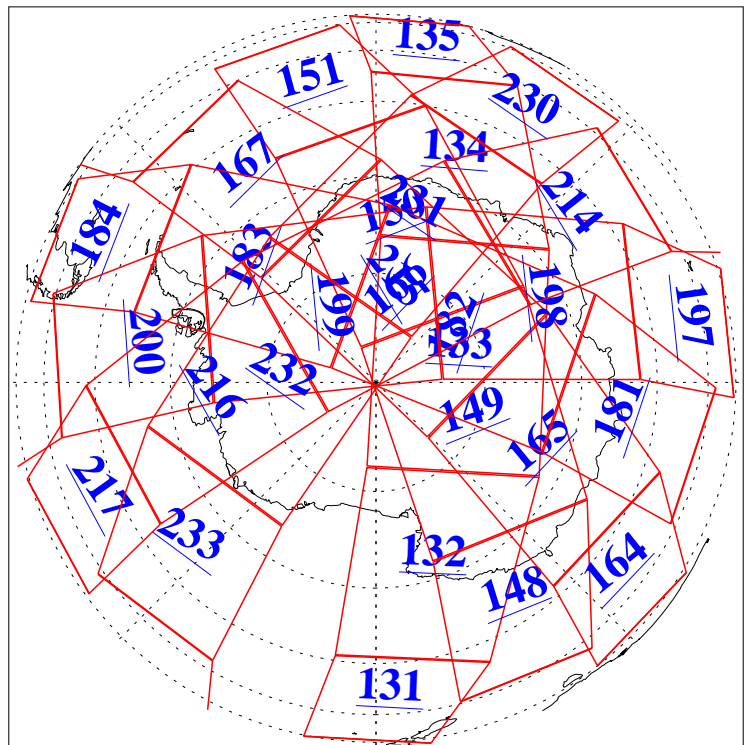

L1B Availability
AMSU Granules: 240
HSB Granules: 0
AIRS Granules: 240

23 Jul 2010
DoY 204
Aqua Day 3002
Granules: 1 to 120

Granules: 121 to 240

Legend: AMSU Available, HSB Available, AIRS Available

L1B Availability
AMSU Granules: 240
HSB Granules: 0
AIRS Granules: 240

23 Jul 2010
DoY 204
Aqua Day 3002

Ascending Granules

Descending Granules

Legend: AMSU Available, HSB Available, AIRS Available

L1B Availability
 AMSU Granules: 240
 HSB Granules: 0
 AIRS Granules: 240

23 Jul 2010
 DoY 204
 Aqua Day 3002

Northern Hemisphere Granules

Southern Hemisphere Granules

Legend: AMSU Available, ~~HSB Available~~, AIRS Available