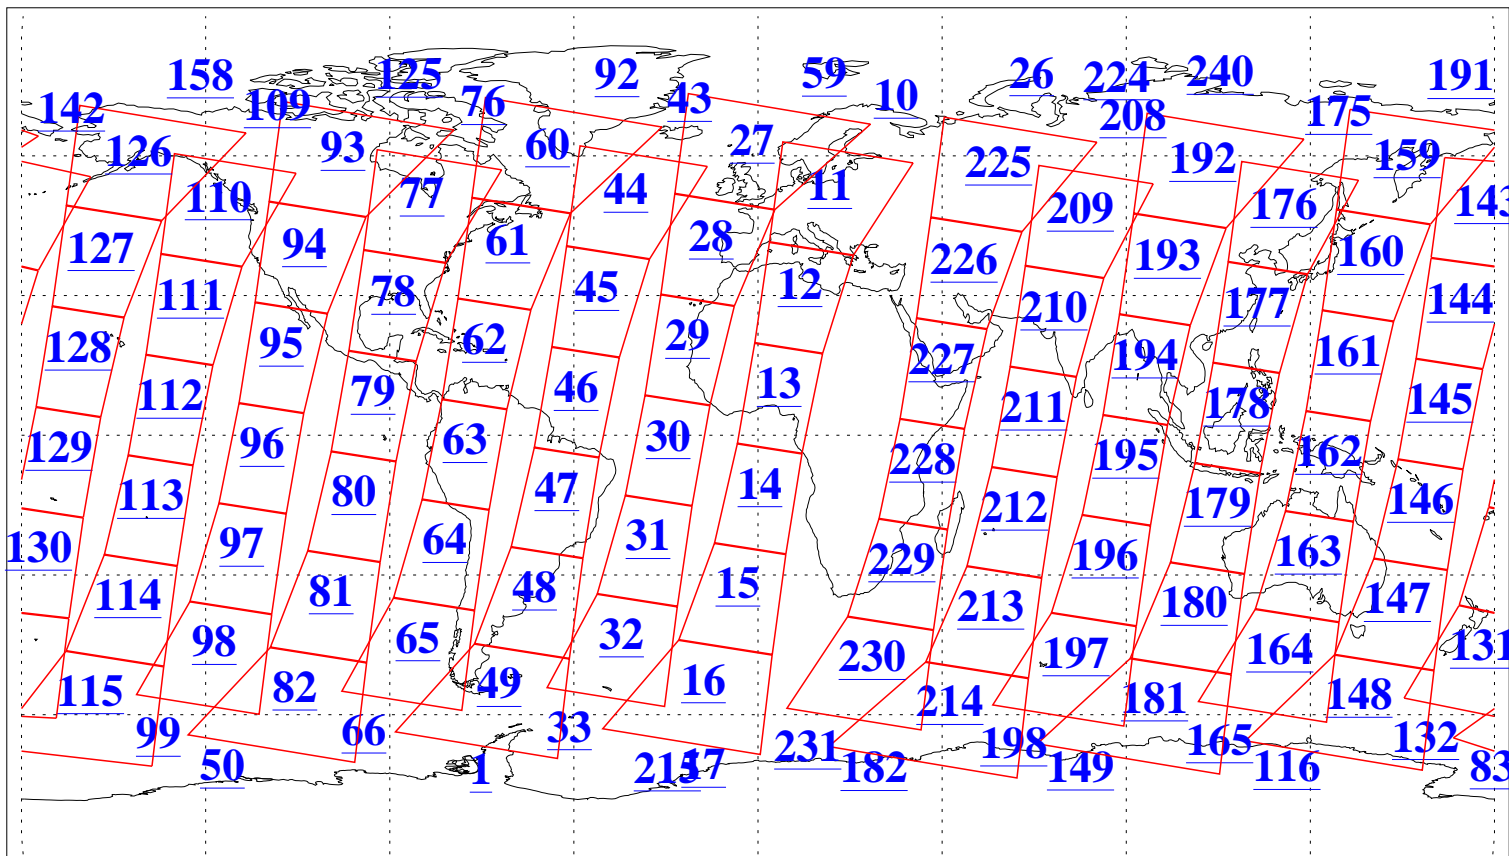

L1B Availability
AMSU Granules: 240
HSB Granules: 0
AIRS Granules: 240

23 Jul 2010
DoY 204
Aqua Day 3002
Granules: 1 to 120

Granules: 121 to 240

Legend: AMSU Available, HSB Available, AIRS Available

L1B Availability
AMSU Granules: 240
HSB Granules: 0
AIRS Granules: 240

23 Jul 2010
DoY 204
Aqua Day 3002

Ascending Granules

Descending Granules

Legend: AMSU Available, HSB Available, AIRS Available

L1B Availability
 AMSU Granules: 240
 HSB Granules: 0
 AIRS Granules: 240

23 Jul 2010
 DoY 204
 Aqua Day 3002

Northern Hemisphere Granules

Southern Hemisphere Granules

Legend: AMSU Available, ~~HSB Available~~, AIRS Available