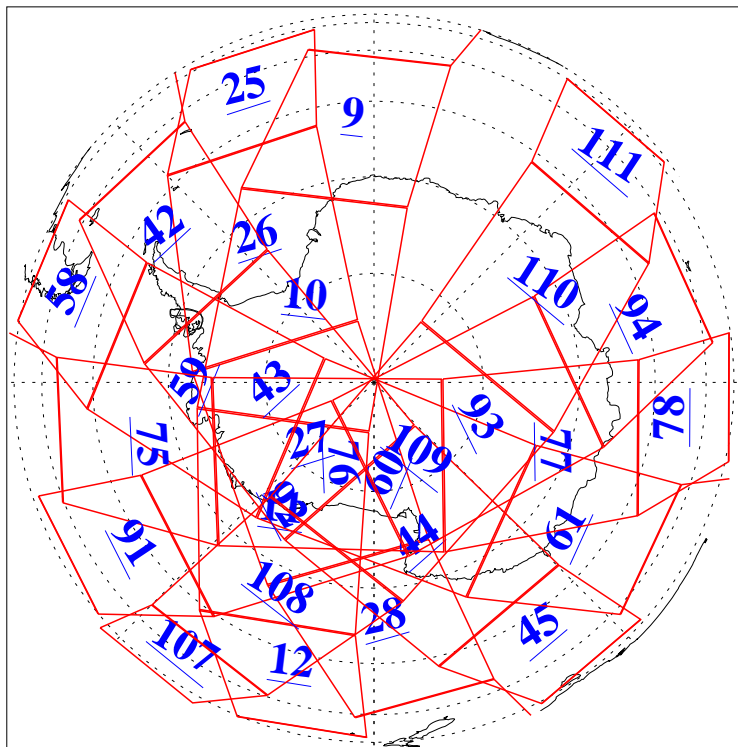

L1B Availability
AMSU Granules: 240
HSB Granules: 0
AIRS Granules: 240

22 Jul 2010
DoY 203
Aqua Day 3001
Granules: 1 to 120

Granules: 121 to 240

Legend: AMSU Available, HSB Available, AIRS Available

L1B Availability
AMSU Granules: 240
HSB Granules: 0
AIRS Granules: 240

22 Jul 2010
DoY 203
Aqua Day 3001
Ascending Granules

Descending Granules

Legend: AMSU Available, HSB Available, AIRS Available

L1B Availability
 AMSU Granules: 240
 HSB Granules: 0
 AIRS Granules: 240

22 Jul 2010
 DoY 203
 Aqua Day 3001

Northern Hemisphere Granules

Southern Hemisphere Granules

Legend: AMSU Available, HSB Available, AIRS Available