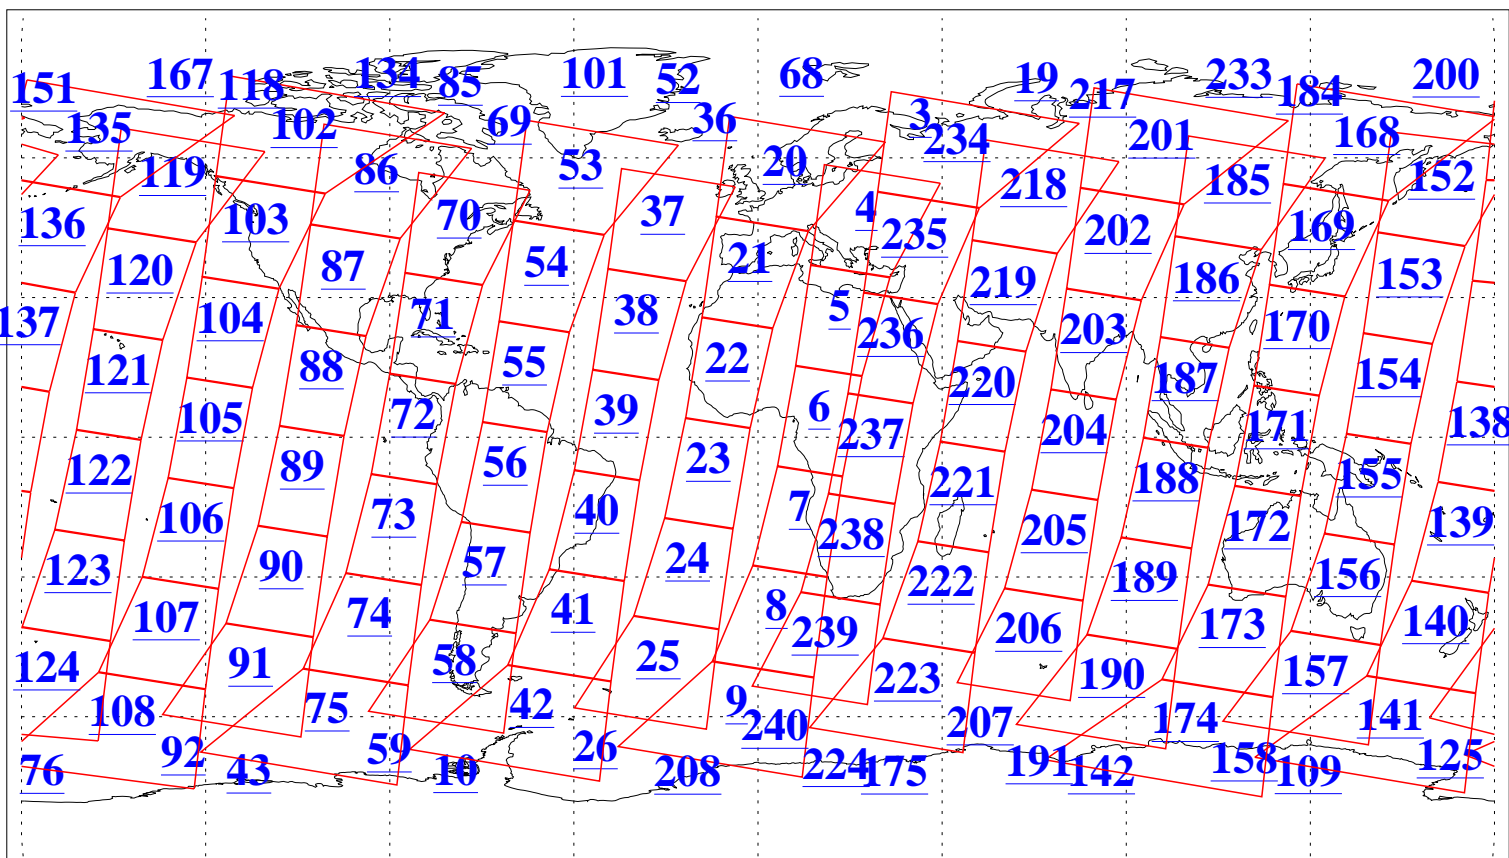

L1B Availability
AMSU Granules: 240
HSB Granules: 0
AIRS Granules: 240

22 Jul 2010
DoY 203
Aqua Day 3001
Granules: 1 to 120

Granules: 121 to 240

Legend: AMSU Available, HSB Available, AIRS Available

L1B Availability
AMSU Granules: 240
HSB Granules: 0
AIRS Granules: 240

22 Jul 2010
DoY 203
Aqua Day 3001
Ascending Granules

Descending Granules

Legend: AMSU Available, HSB Available, AIRS Available

L1B Availability
 AMSU Granules: 240
 HSB Granules: 0
 AIRS Granules: 240

22 Jul 2010
 DoY 203
 Aqua Day 3001

Northern Hemisphere Granules

Southern Hemisphere Granules

Legend: AMSU Available, HSB Available, AIRS Available