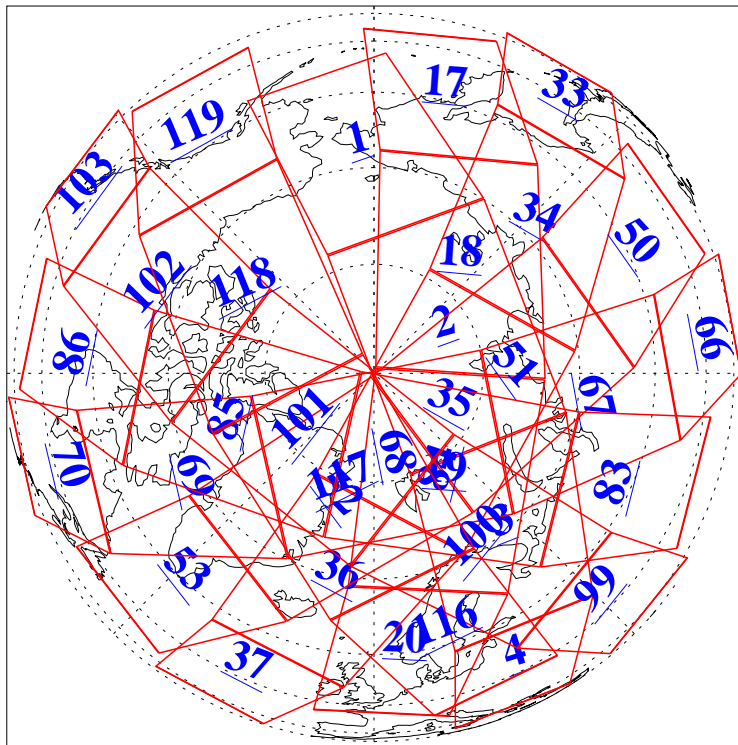

L1B Availability
AMSU Granules: 240
HSB Granules: 0
AIRS Granules: 240

22 Jul 2010
DoY 203
Aqua Day 3001
Granules: 1 to 120

Granules: 121 to 240

Legend: AMSU Available, HSB Available, AIRS Available

L1B Availability
AMSU Granules: 240
HSB Granules: 0
AIRS Granules: 240

22 Jul 2010
DoY 203
Aqua Day 3001
Ascending Granules

Descending Granules

Legend: AMSU Available, HSB Available, AIRS Available

L1B Availability
 AMSU Granules: 240
 HSB Granules: 0
 AIRS Granules: 240

22 Jul 2010
 DoY 203
 Aqua Day 3001

Northern Hemisphere Granules

Southern Hemisphere Granules

Legend: AMSU Available, HSB Available, AIRS Available