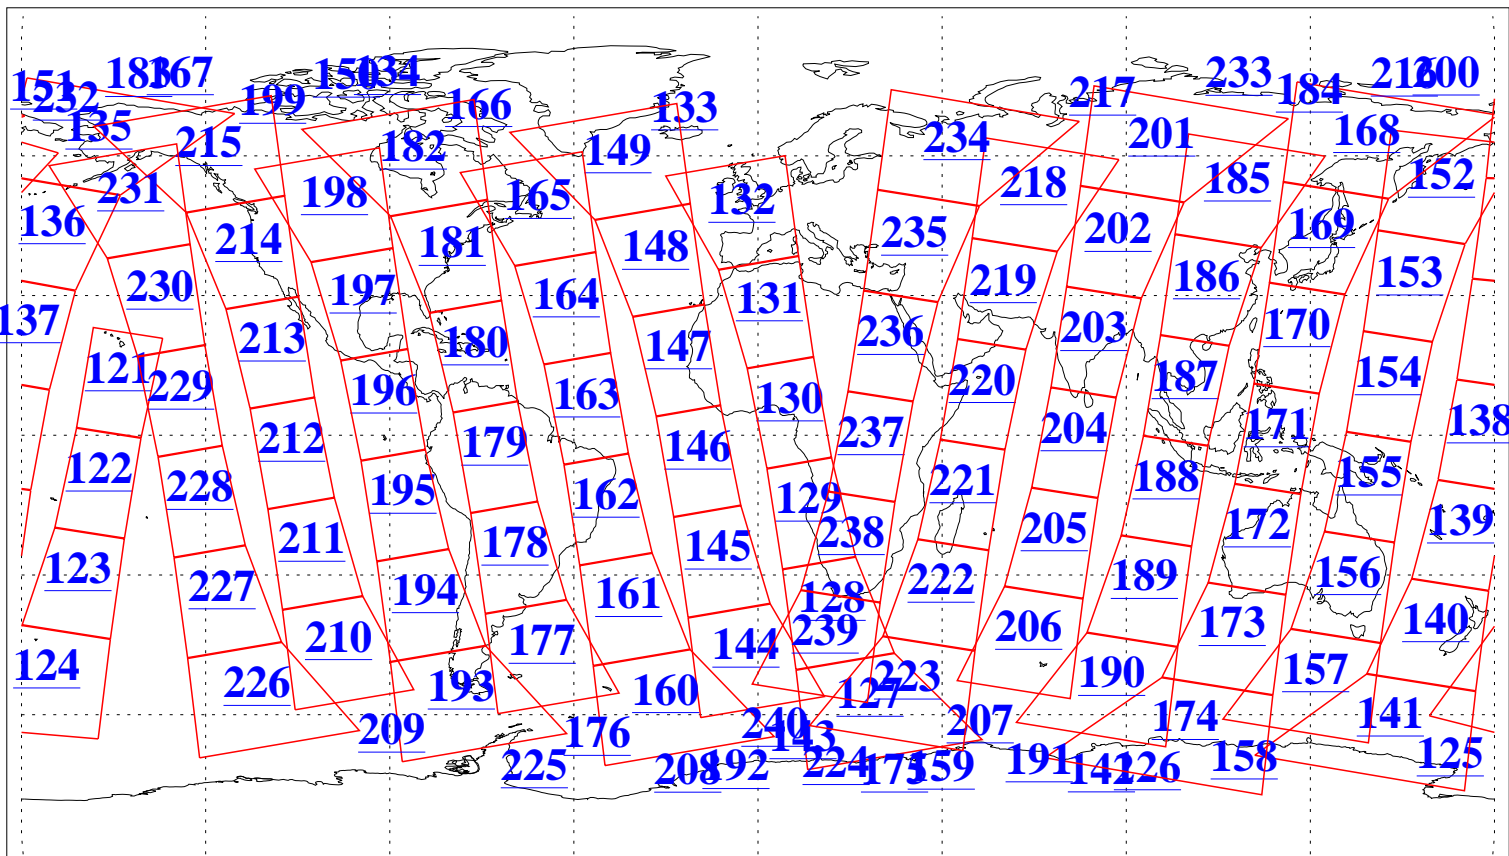

L1B Availability
AMSU Granules: 240
HSB Granules: 0
AIRS Granules: 240

22 Jul 2010
DoY 203
Aqua Day 3001
Granules: 1 to 120

Granules: 121 to 240

Legend: AMSU Available, HSB Available, AIRS Available

L1B Availability
AMSU Granules: 240
HSB Granules: 0
AIRS Granules: 240

22 Jul 2010
DoY 203
Aqua Day 3001
Ascending Granules

Descending Granules

Legend: AMSU Available, HSB Available, AIRS Available

L1B Availability
 AMSU Granules: 240
 HSB Granules: 0
 AIRS Granules: 240

22 Jul 2010
 DoY 203
 Aqua Day 3001

Northern Hemisphere Granules

Southern Hemisphere Granules

Legend: AMSU Available, HSB Available, AIRS Available