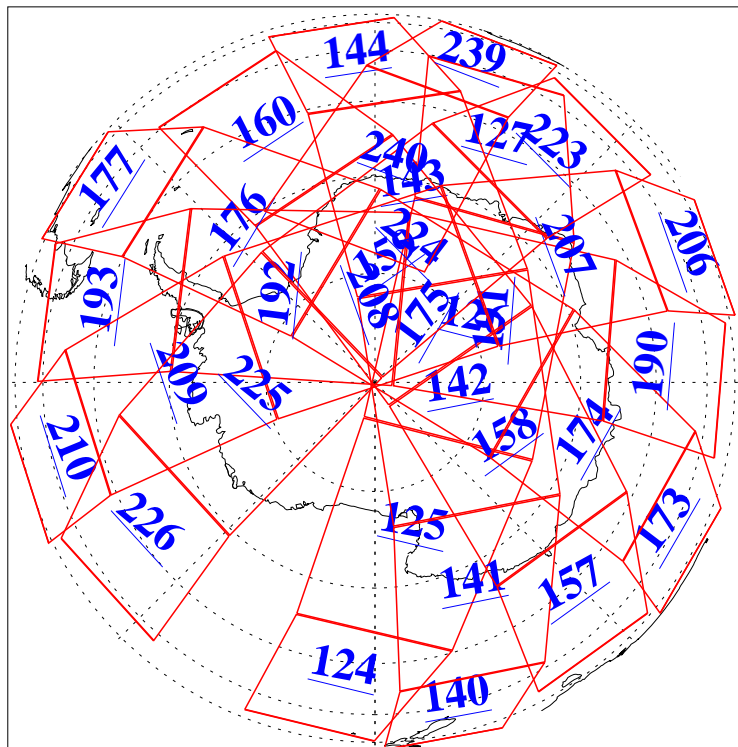

L1B Availability
AMSU Granules: 240
HSB Granules: 0
AIRS Granules: 240

22 Jul 2010
DoY 203
Aqua Day 3001
Granules: 1 to 120

Granules: 121 to 240

Legend: AMSU Available, HSB Available, AIRS Available

L1B Availability
AMSU Granules: 240
HSB Granules: 0
AIRS Granules: 240

22 Jul 2010
DoY 203
Aqua Day 3001
Ascending Granules

Descending Granules

Legend: AMSU Available, HSB Available, AIRS Available

L1B Availability
 AMSU Granules: 240
 HSB Granules: 0
 AIRS Granules: 240

22 Jul 2010
 DoY 203
 Aqua Day 3001

Northern Hemisphere Granules

Southern Hemisphere Granules

Legend: AMSU Available, HSB Available, AIRS Available