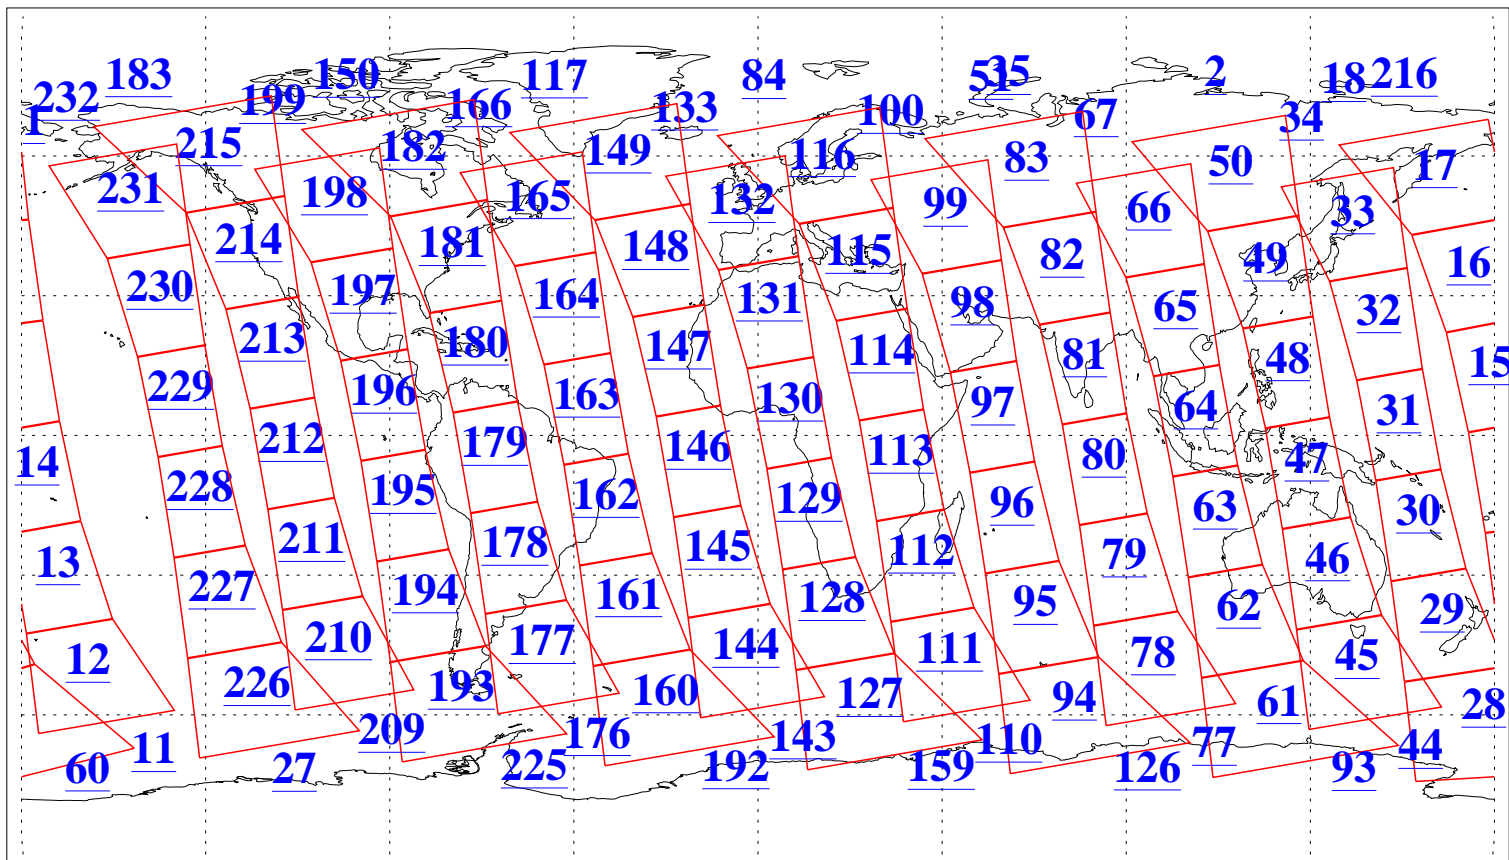

L1B Availability
AMSU Granules: 240
HSB Granules: 0
AIRS Granules: 240

22 Jul 2010
DoY 203
Aqua Day 3001
Granules: 1 to 120

Granules: 121 to 240

Legend: AMSU Available, HSB Available, AIRS Available

L1B Availability
AMSU Granules: 240
HSB Granules: 0
AIRS Granules: 240

22 Jul 2010
DoY 203
Aqua Day 3001
Ascending Granules

Descending Granules

Legend: AMSU Available, HSB Available, AIRS Available

L1B Availability
 AMSU Granules: 240
 HSB Granules: 0
 AIRS Granules: 240

22 Jul 2010
 DoY 203
 Aqua Day 3001

Northern Hemisphere Granules

Southern Hemisphere Granules

Legend: AMSU Available, HSB Available, AIRS Available