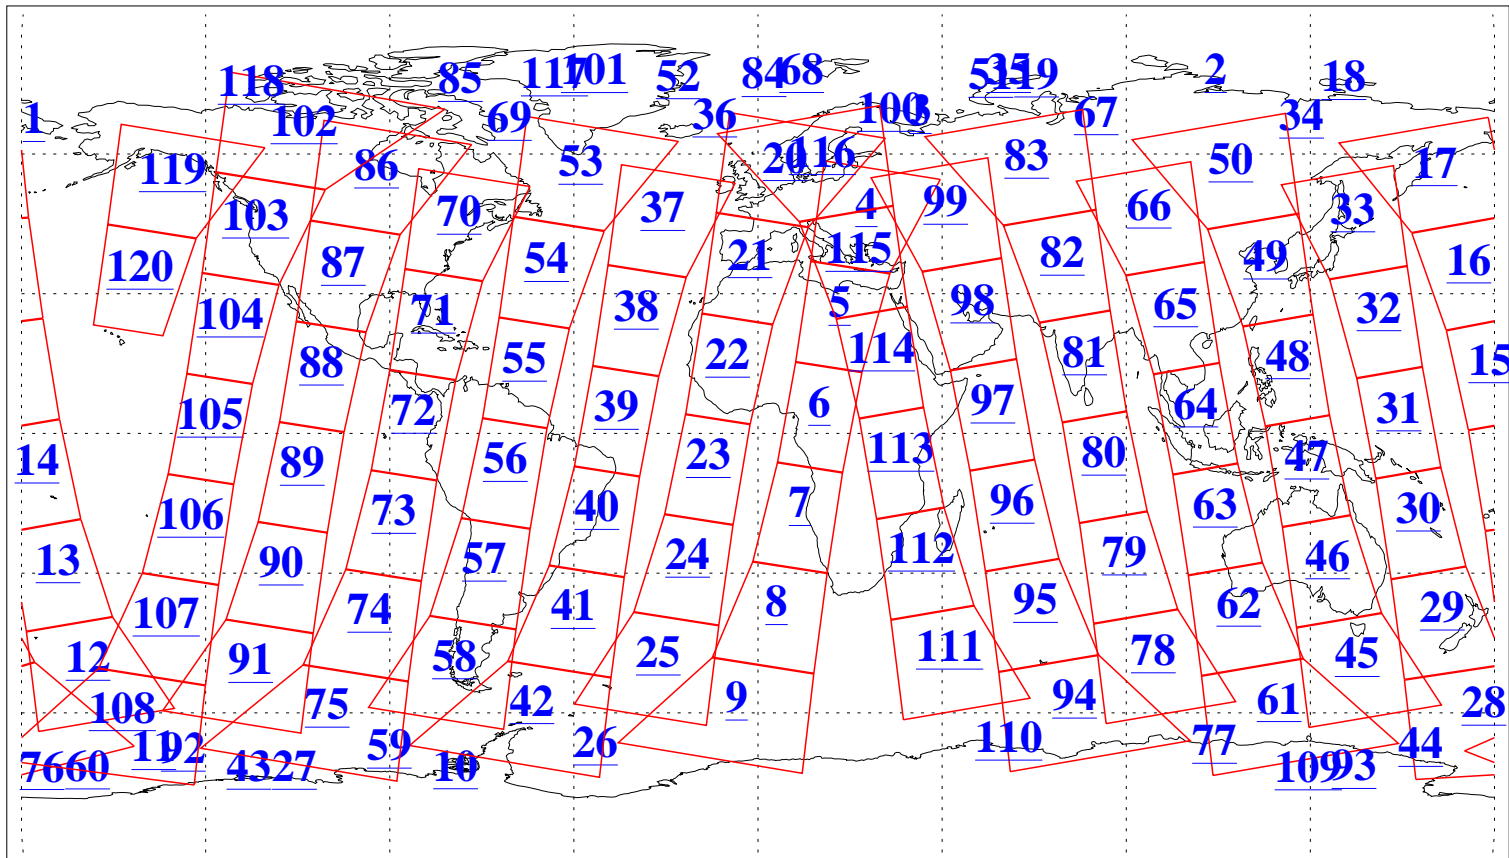

L1B Availability
AMSU Granules: 240
HSB Granules: 0
AIRS Granules: 240

22 Jul 2010
DoY 203
Aqua Day 3001
Granules: 1 to 120

Granules: 121 to 240

Legend: AMSU Available, HSB Available, AIRS Available

L1B Availability
AMSU Granules: 240
HSB Granules: 0
AIRS Granules: 240

22 Jul 2010
DoY 203
Aqua Day 3001
Ascending Granules

Descending Granules

Legend: AMSU Available, HSB Available, AIRS Available

L1B Availability
 AMSU Granules: 240
 HSB Granules: 0
 AIRS Granules: 240

22 Jul 2010
 DoY 203
 Aqua Day 3001

Northern Hemisphere Granules

Southern Hemisphere Granules

Legend: AMSU Available, HSB Available, AIRS Available