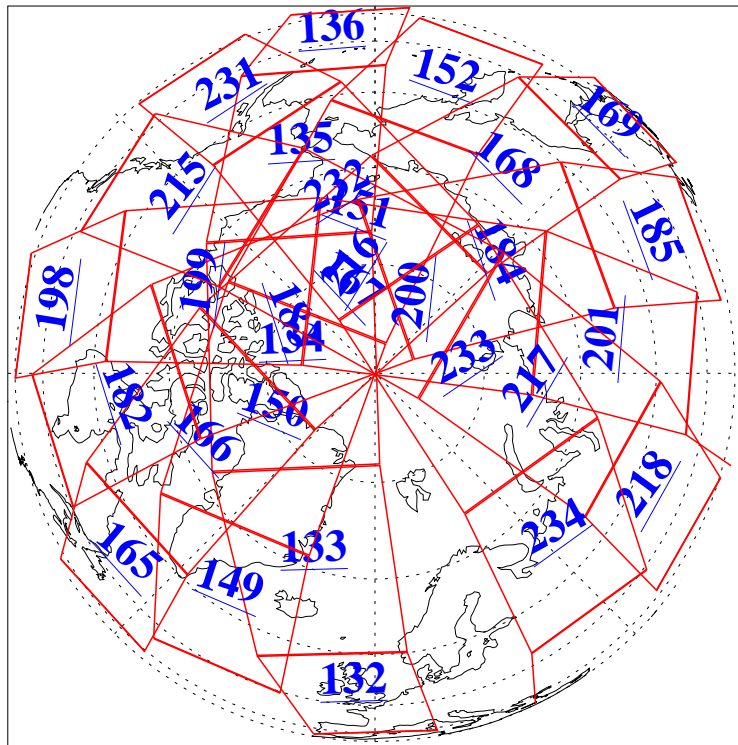

22 Jul 2010
DoY 203
Aqua Day 3001
Ascending Granules

Descending Granules

Legend: AMSU Available, HSB Available, AIRS Available

L1B Availability
 AMSU Granules: 240
 HSB Granules: 0
 AIRS Granules: 240

22 Jul 2010
 DoY 203
 Aqua Day 3001

Northern Hemisphere Granules

Southern Hemisphere Granules

Legend: AMSU Available, HSB Available, AIRS Available