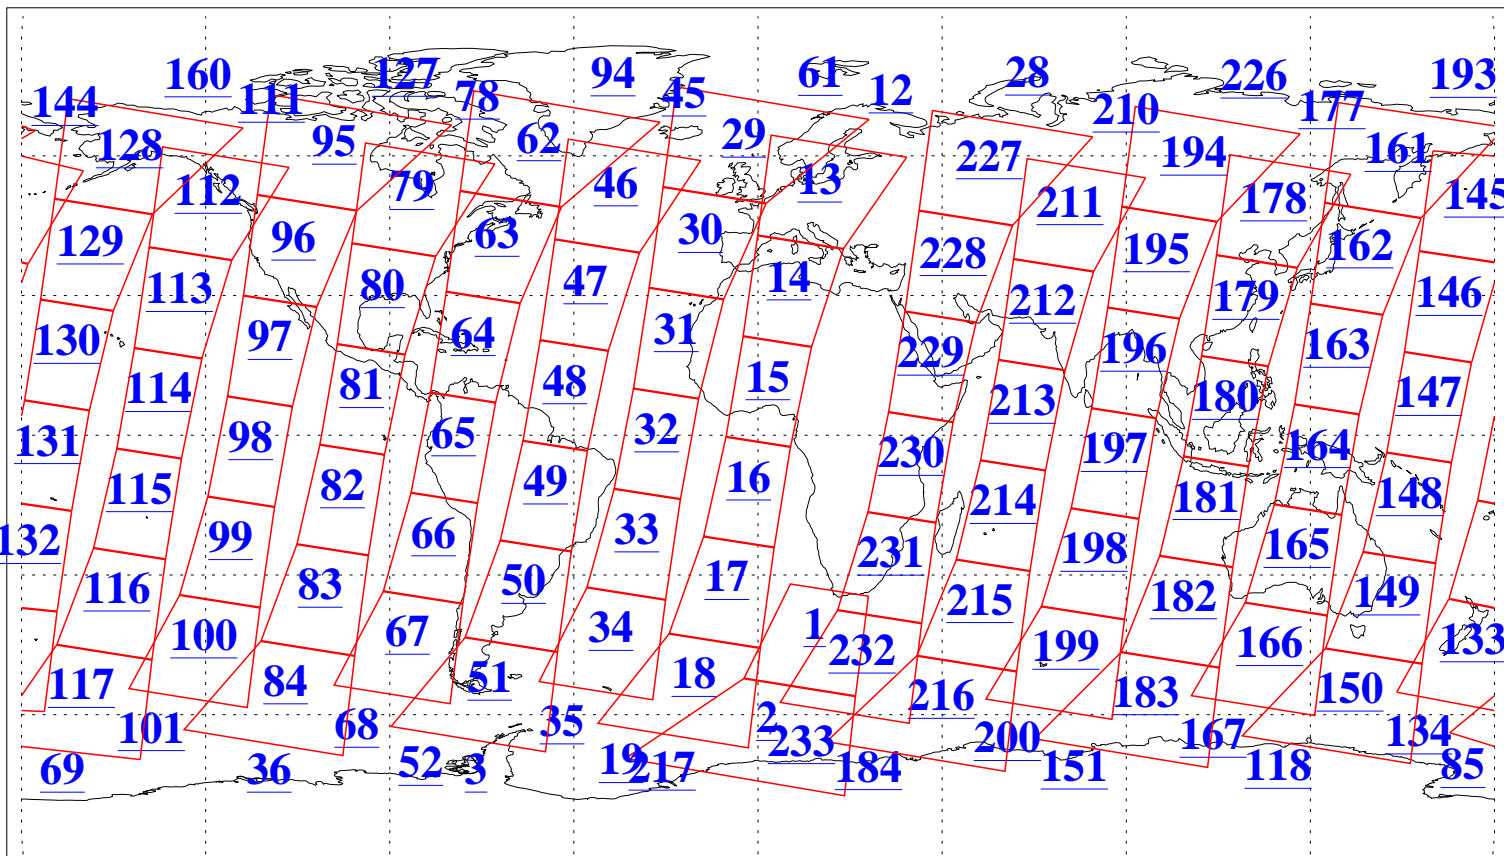

L1B Availability
AMSU Granules: 240
HSB Granules: 0
AIRS Granules: 240

21 Jul 2010
DoY 202
Aqua Day 3000
Granules: 1 to 120

Granules: 121 to 240

Legend: AMSU Available, HSB Available, AIRS Available

L1B Availability
AMSU Granules: 240
HSB Granules: 0
AIRS Granules: 240

21 Jul 2010
DoY 202
Aqua Day 3000
Ascending Granules

Descending Granules

Legend: AMSU Available, HSB Available, AIRS Available

L1B Availability
 AMSU Granules: 240
 HSB Granules: 0
 AIRS Granules: 240

21 Jul 2010
 DoY 202
 Aqua Day 3000

Northern Hemisphere Granules

Southern Hemisphere Granules

Legend: AMSU Available, HSB Available, AIRS Available