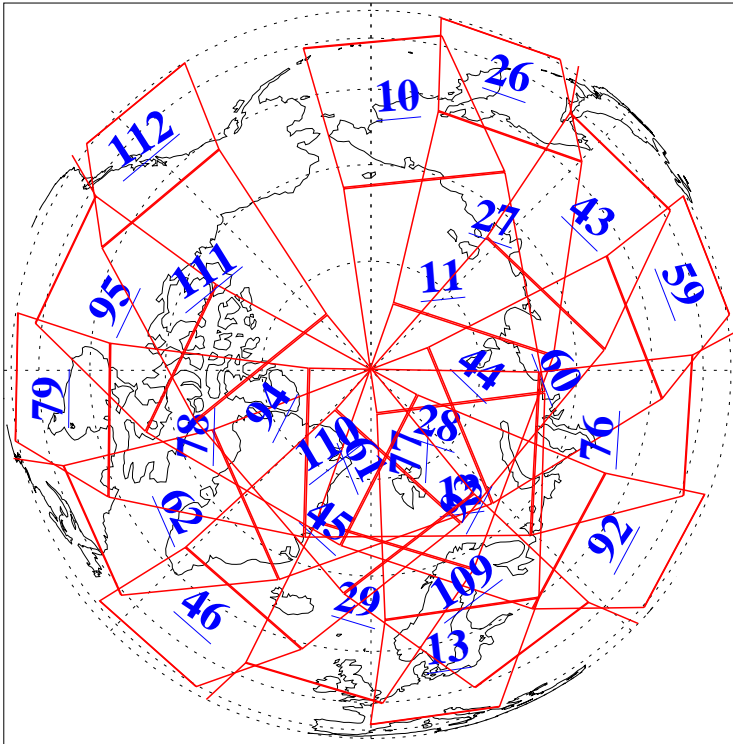

L1B Availability
AMSU Granules: 240
HSB Granules: 0
AIRS Granules: 240

21 Jul 2010
DoY 202
Aqua Day 3000
Granules: 1 to 120

Granules: 121 to 240

Legend: AMSU Available, HSB Available, AIRS Available

L1B Availability
AMSU Granules: 240
HSB Granules: 0
AIRS Granules: 240

21 Jul 2010
DoY 202
Aqua Day 3000
Ascending Granules

Descending Granules

Legend: AMSU Available, HSB Available, AIRS Available

L1B Availability
 AMSU Granules: 240
 HSB Granules: 0
 AIRS Granules: 240

21 Jul 2010
 DoY 202
 Aqua Day 3000

Northern Hemisphere Granules

Southern Hemisphere Granules

Legend: AMSU Available, HSB Available, AIRS Available