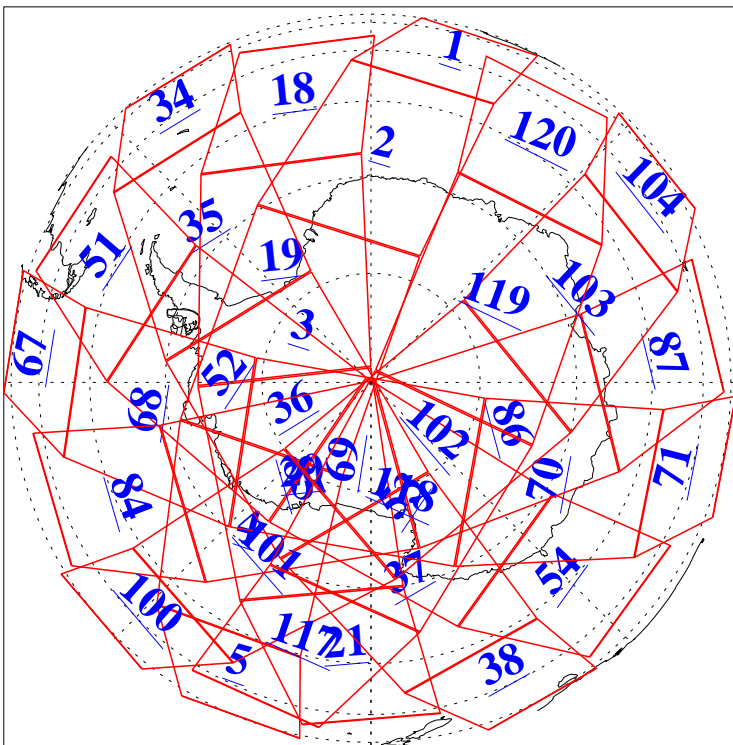

L1B Availability
AMSU Granules: 240
HSB Granules: 0
AIRS Granules: 240

21 Jul 2010
DoY 202
Aqua Day 3000
Granules: 1 to 120

Granules: 121 to 240

Legend: AMSU Available, HSB Available, AIRS Available

L1B Availability
AMSU Granules: 240
HSB Granules: 0
AIRS Granules: 240

21 Jul 2010
DoY 202
Aqua Day 3000
Ascending Granules

Descending Granules

Legend: AMSU Available, HSB Available, AIRS Available

L1B Availability
 AMSU Granules: 240
 HSB Granules: 0
 AIRS Granules: 240

21 Jul 2010
 DoY 202
 Aqua Day 3000

Northern Hemisphere Granules

Southern Hemisphere Granules

Legend: AMSU Available, HSB Available, AIRS Available