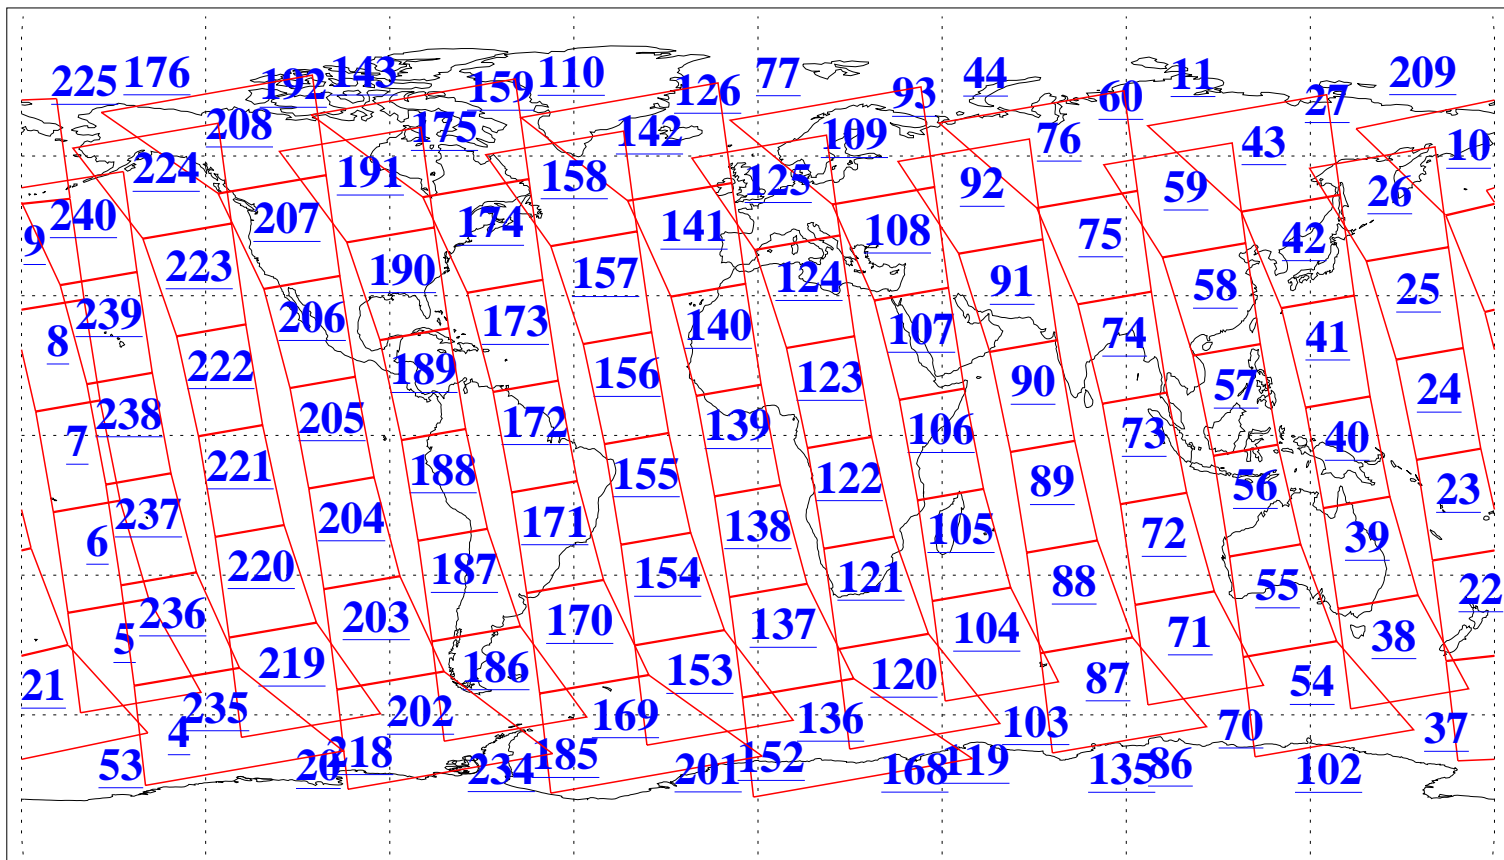

L1B Availability
AMSU Granules: 240
HSB Granules: 0
AIRS Granules: 240

21 Jul 2010
DoY 202
Aqua Day 3000
Granules: 1 to 120

Granules: 121 to 240

Legend: AMSU Available, HSB Available, AIRS Available

L1B Availability
AMSU Granules: 240
HSB Granules: 0
AIRS Granules: 240

21 Jul 2010
DoY 202
Aqua Day 3000
Ascending Granules

Descending Granules

Legend: AMSU Available, HSB Available, AIRS Available

L1B Availability
 AMSU Granules: 240
 HSB Granules: 0
 AIRS Granules: 240

21 Jul 2010
 DoY 202
 Aqua Day 3000

Northern Hemisphere Granules

Southern Hemisphere Granules

Legend: AMSU Available, HSB Available, AIRS Available