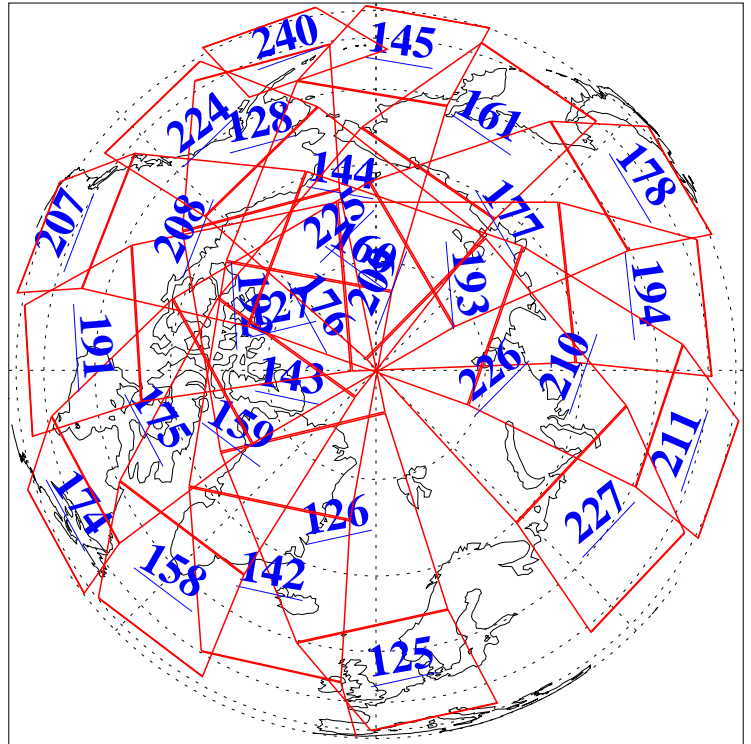

L1B Availability
AMSU Granules: 240
HSB Granules: 0
AIRS Granules: 240

21 Jul 2010
DoY 202
Aqua Day 3000
Granules: 1 to 120

Granules: 121 to 240

Legend: AMSU Available, HSB Available, AIRS Available

L1B Availability
AMSU Granules: 240
HSB Granules: 0
AIRS Granules: 240

21 Jul 2010
DoY 202
Aqua Day 3000
Ascending Granules

Descending Granules

Legend: AMSU Available, HSB Available, AIRS Available

L1B Availability
 AMSU Granules: 240
 HSB Granules: 0
 AIRS Granules: 240

21 Jul 2010
 DoY 202
 Aqua Day 3000

Northern Hemisphere Granules

Southern Hemisphere Granules

Legend: AMSU Available, HSB Available, AIRS Available