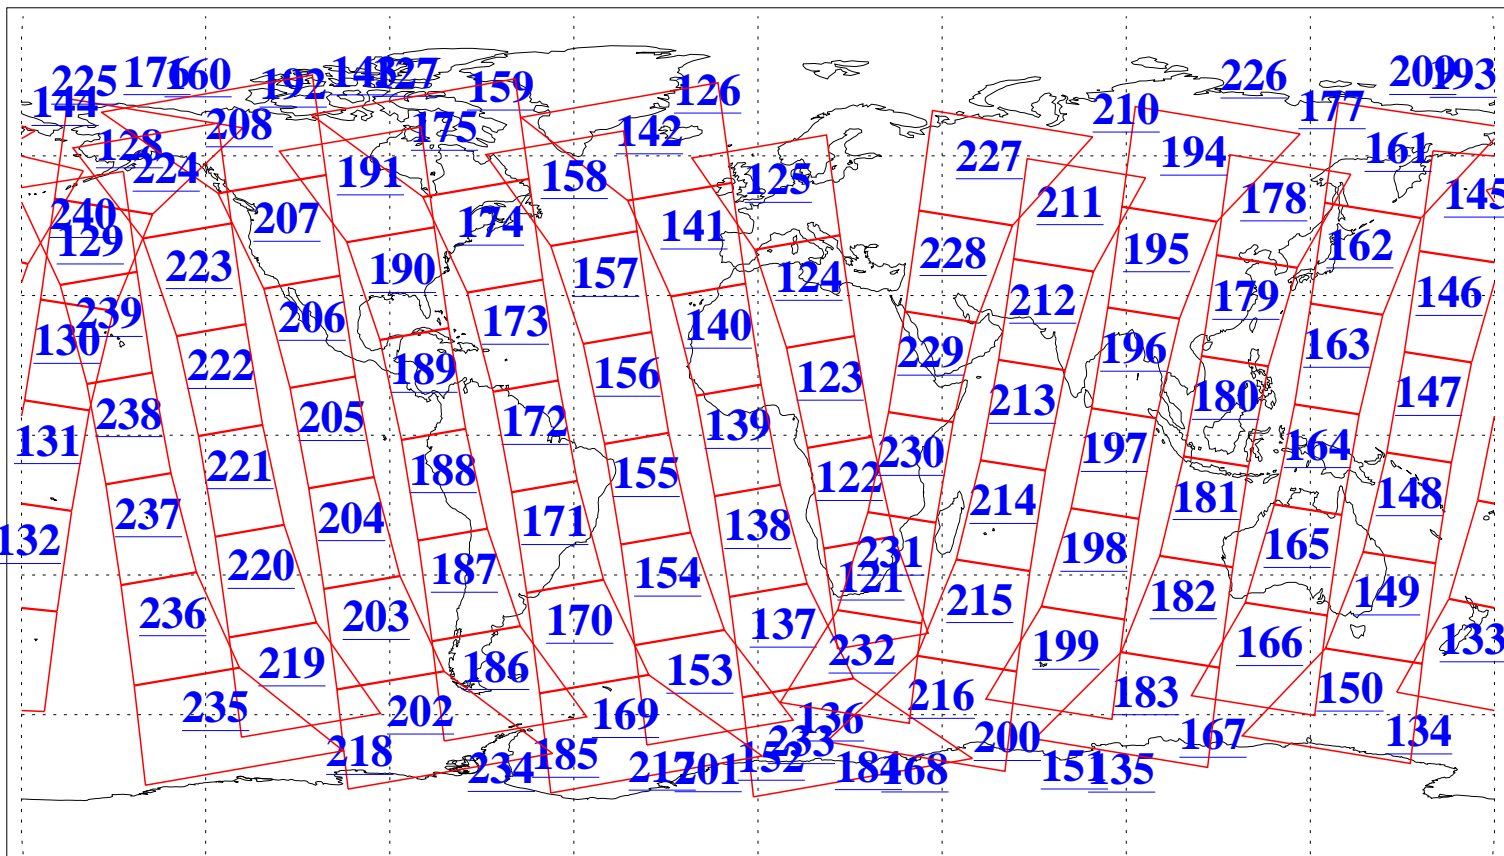

L1B Availability
AMSU Granules: 240
HSB Granules: 0
AIRS Granules: 240

21 Jul 2010
DoY 202
Aqua Day 3000
Granules: 1 to 120

Granules: 121 to 240

Legend: AMSU Available, HSB Available, AIRS Available

L1B Availability
AMSU Granules: 240
HSB Granules: 0
AIRS Granules: 240

21 Jul 2010
DoY 202
Aqua Day 3000
Ascending Granules

Descending Granules

Legend: AMSU Available, HSB Available, AIRS Available

L1B Availability
 AMSU Granules: 240
 HSB Granules: 0
 AIRS Granules: 240

21 Jul 2010
 DoY 202
 Aqua Day 3000

Northern Hemisphere Granules

Southern Hemisphere Granules

Legend: AMSU Available, HSB Available, AIRS Available