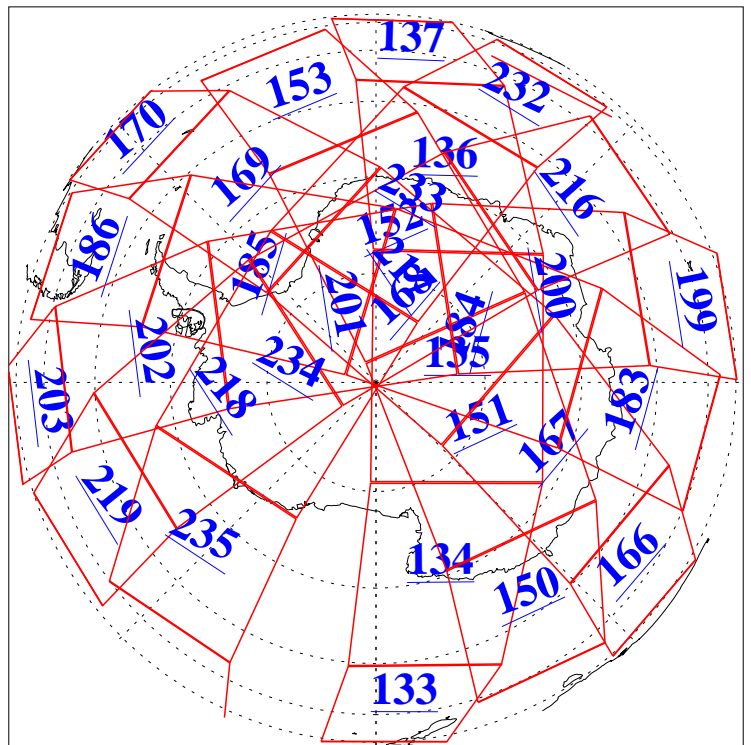

L1B Availability
AMSU Granules: 240
HSB Granules: 0
AIRS Granules: 240

21 Jul 2010
DoY 202
Aqua Day 3000
Granules: 1 to 120

Granules: 121 to 240

Legend: AMSU Available, HSB Available, AIRS Available

L1B Availability
AMSU Granules: 240
HSB Granules: 0
AIRS Granules: 240

21 Jul 2010
DoY 202
Aqua Day 3000
Ascending Granules

Descending Granules

Legend: AMSU Available, HSB Available, AIRS Available

L1B Availability
 AMSU Granules: 240
 HSB Granules: 0
 AIRS Granules: 240

21 Jul 2010
 DoY 202
 Aqua Day 3000

Northern Hemisphere Granules

Southern Hemisphere Granules

Legend: AMSU Available, HSB Available, AIRS Available