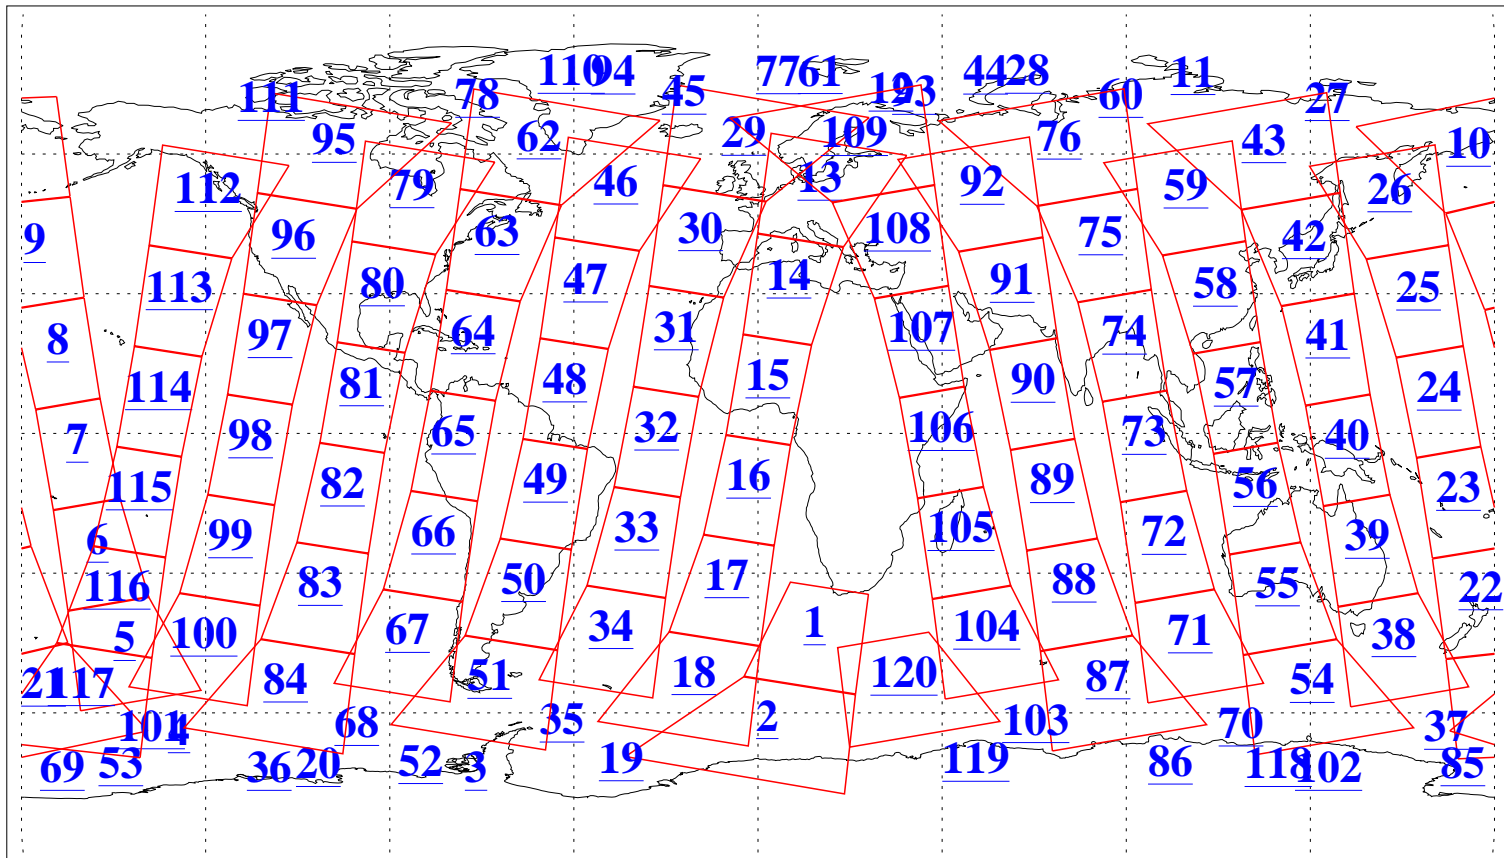

L1B Availability
AMSU Granules: 240
HSB Granules: 0
AIRS Granules: 240

21 Jul 2010
DoY 202
Aqua Day 3000
Granules: 1 to 120

Granules: 121 to 240

Legend: AMSU Available, HSB Available, AIRS Available

L1B Availability
AMSU Granules: 240
HSB Granules: 0
AIRS Granules: 240

21 Jul 2010
DoY 202
Aqua Day 3000
Ascending Granules

Descending Granules

Legend: AMSU Available, HSB Available, AIRS Available

L1B Availability
 AMSU Granules: 240
 HSB Granules: 0
 AIRS Granules: 240

21 Jul 2010
 DoY 202
 Aqua Day 3000

Northern Hemisphere Granules

Southern Hemisphere Granules

Legend: AMSU Available, HSB Available, AIRS Available