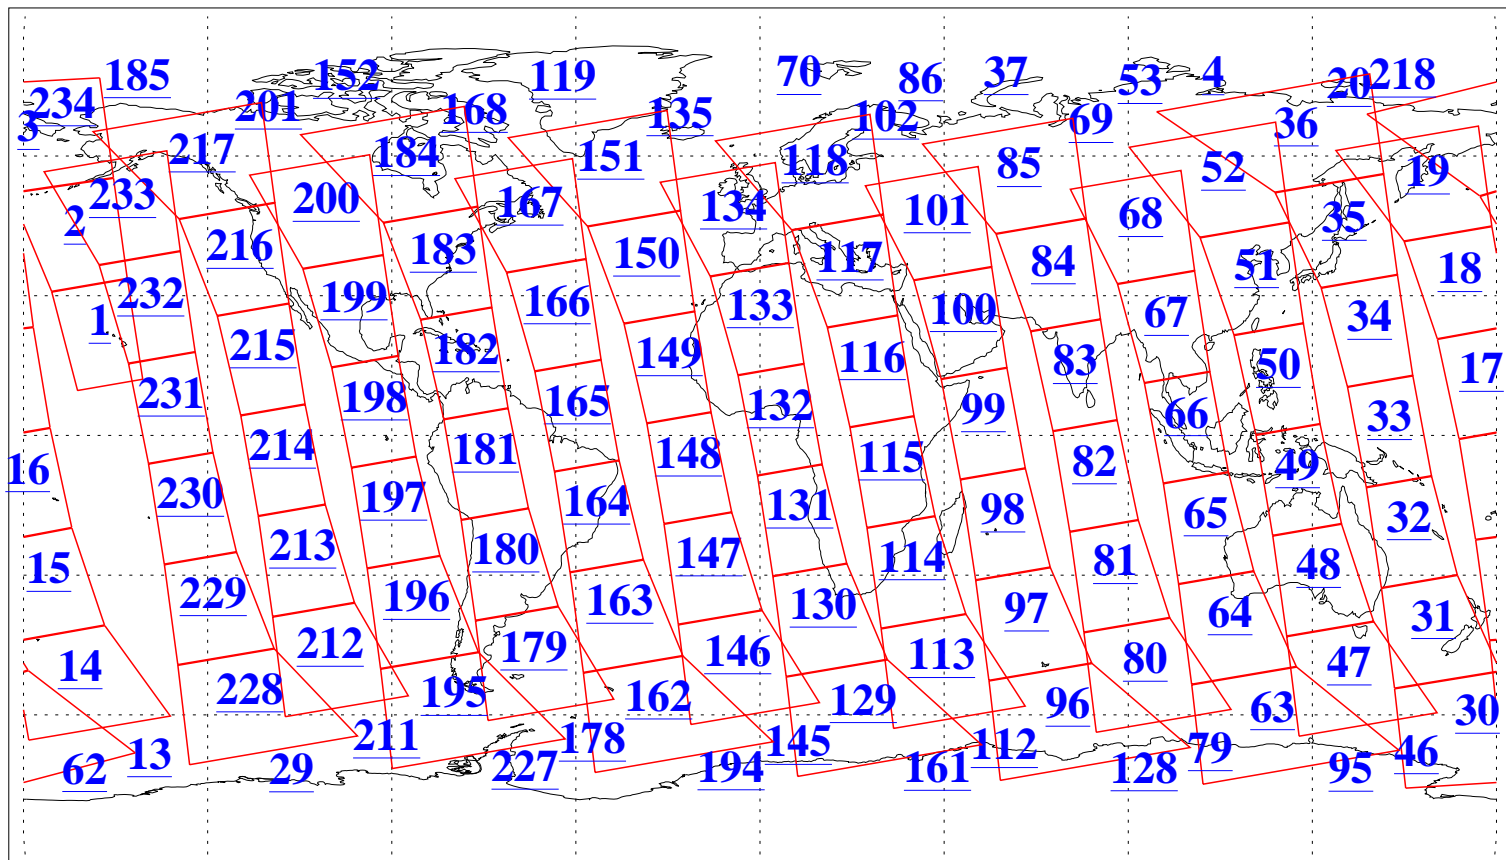

L1B Availability
AMSU Granules: 240
HSB Granules: 0
AIRS Granules: 240

20 Jul 2010
DoY 201
Aqua Day 2999
Granules: 1 to 120

Granules: 121 to 240

Legend: AMSU Available, HSB Available, AIRS Available

L1B Availability
AMSU Granules: 240
HSB Granules: 0
AIRS Granules: 240

20 Jul 2010
DoY 201
Aqua Day 2999

Ascending Granules

Descending Granules

Legend: AMSU Available, HSB Available, AIRS Available

L1B Availability
AMSU Granules: 240
HSB Granules: 0
AIRS Granules: 240

20 Jul 2010
DoY 201
Aqua Day 2999

Northern Hemisphere Granules

Southern Hemisphere Granules

Legend: AMSU Available, HSB Available, AIRS Available