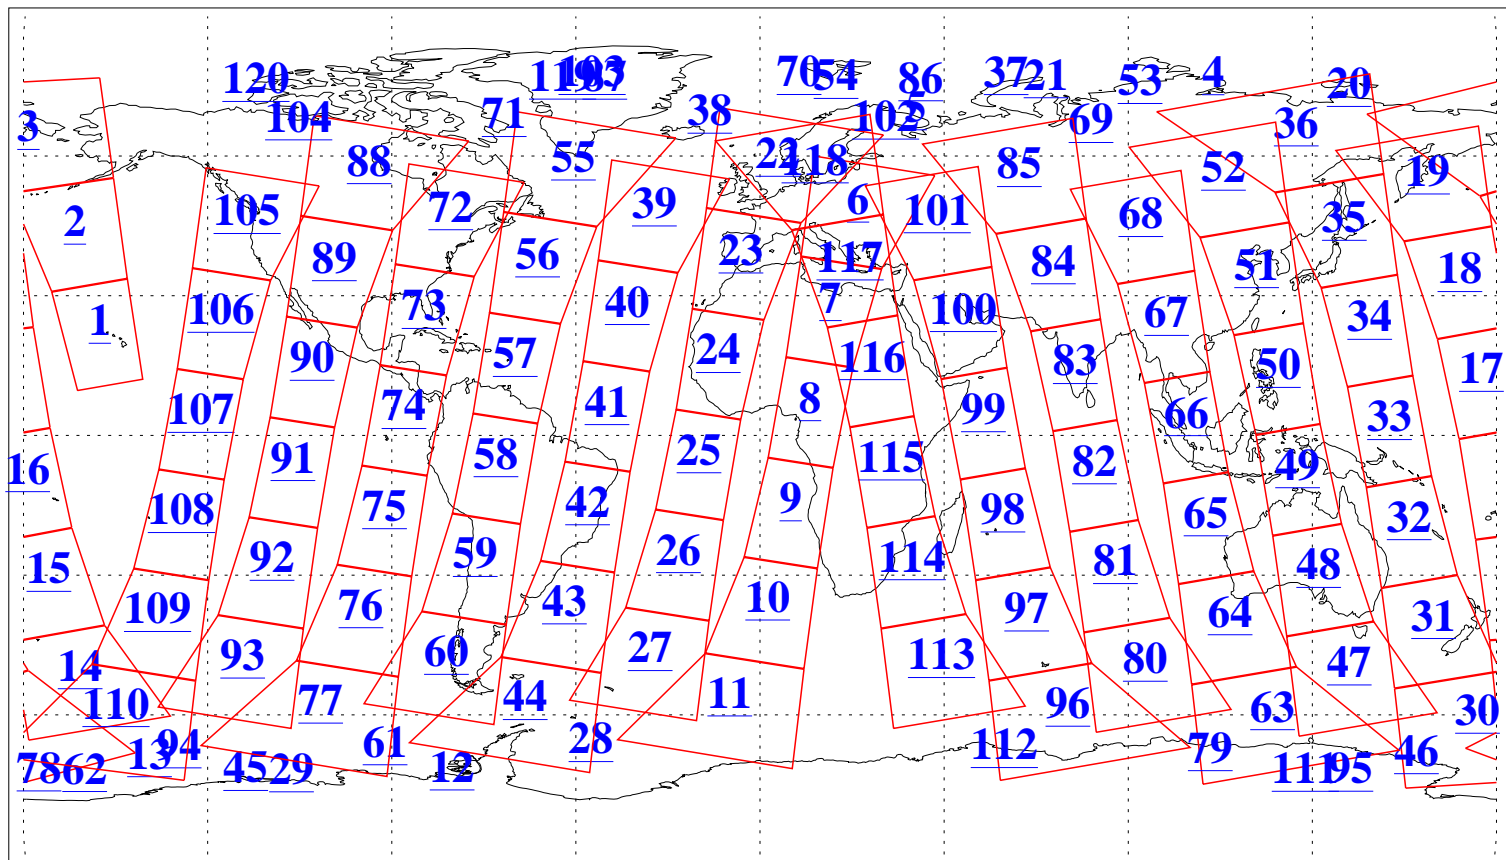

L1B Availability
AMSU Granules: 240
HSB Granules: 0
AIRS Granules: 240

20 Jul 2010
DoY 201
Aqua Day 2999
Granules: 1 to 120

Granules: 121 to 240

Legend: AMSU Available, HSB Available, AIRS Available

L1B Availability
AMSU Granules: 240
HSB Granules: 0
AIRS Granules: 240

20 Jul 2010
DoY 201
Aqua Day 2999

Ascending Granules

Descending Granules

Legend: AMSU Available, HSB Available, AIRS Available

L1B Availability
AMSU Granules: 240
HSB Granules: 0
AIRS Granules: 240

20 Jul 2010
DoY 201
Aqua Day 2999

Northern Hemisphere Granules

Southern Hemisphere Granules

Legend: AMSU Available, HSB Available, AIRS Available