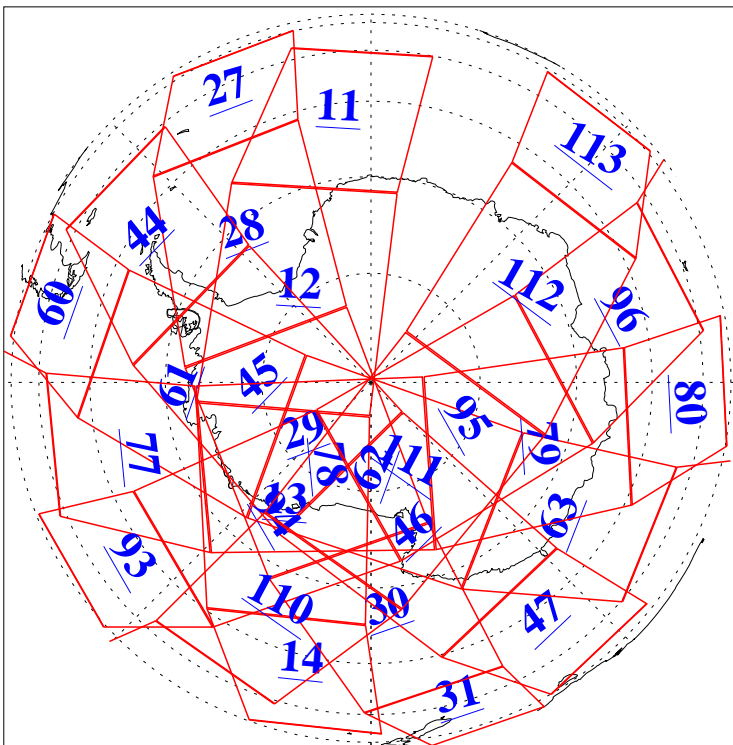

L1B Availability
AMSU Granules: 240
HSB Granules: 0
AIRS Granules: 240

20 Jul 2010
DoY 201
Aqua Day 2999
Granules: 1 to 120

Granules: 121 to 240

Legend: AMSU Available, HSB Available, AIRS Available

L1B Availability
AMSU Granules: 240
HSB Granules: 0
AIRS Granules: 240

20 Jul 2010
DoY 201
Aqua Day 2999

Ascending Granules

Descending Granules

Legend: AMSU Available, HSB Available, AIRS Available

L1B Availability
AMSU Granules: 240
HSB Granules: 0
AIRS Granules: 240

20 Jul 2010
DoY 201
Aqua Day 2999

Northern Hemisphere Granules

Southern Hemisphere Granules

Legend: AMSU Available, HSB Available, AIRS Available