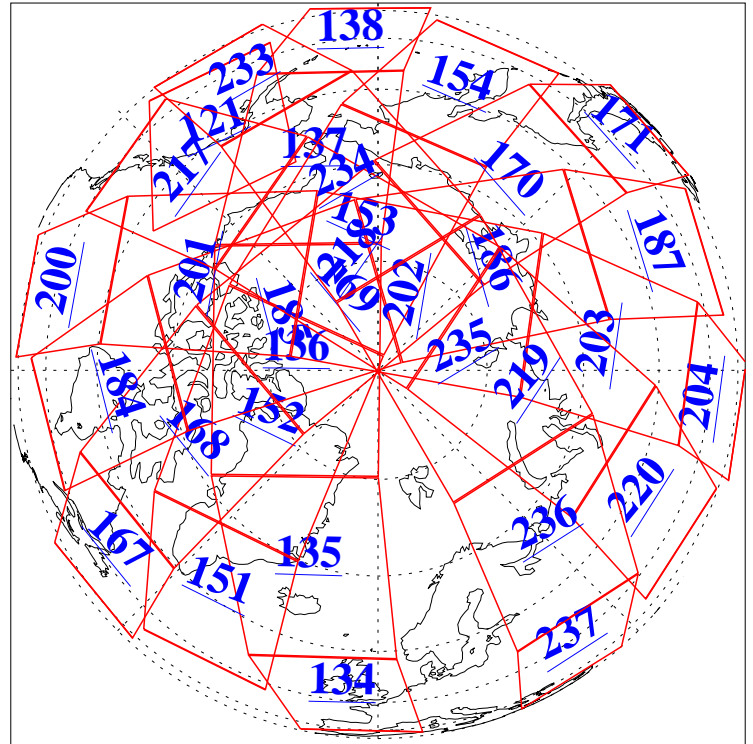

L1B Availability
AMSU Granules: 240
HSB Granules: 0
AIRS Granules: 240

20 Jul 2010
DoY 201
Aqua Day 2999
Granules: 1 to 120

Granules: 121 to 240

Legend: AMSU Available, HSB Available, AIRS Available

L1B Availability
AMSU Granules: 240
HSB Granules: 0
AIRS Granules: 240

20 Jul 2010
DoY 201
Aqua Day 2999

Ascending Granules

Descending Granules

Legend: AMSU Available, HSB Available, AIRS Available

L1B Availability
AMSU Granules: 240
HSB Granules: 0
AIRS Granules: 240

20 Jul 2010
DoY 201
Aqua Day 2999

Northern Hemisphere Granules

Southern Hemisphere Granules

Legend: AMSU Available, HSB Available, AIRS Available