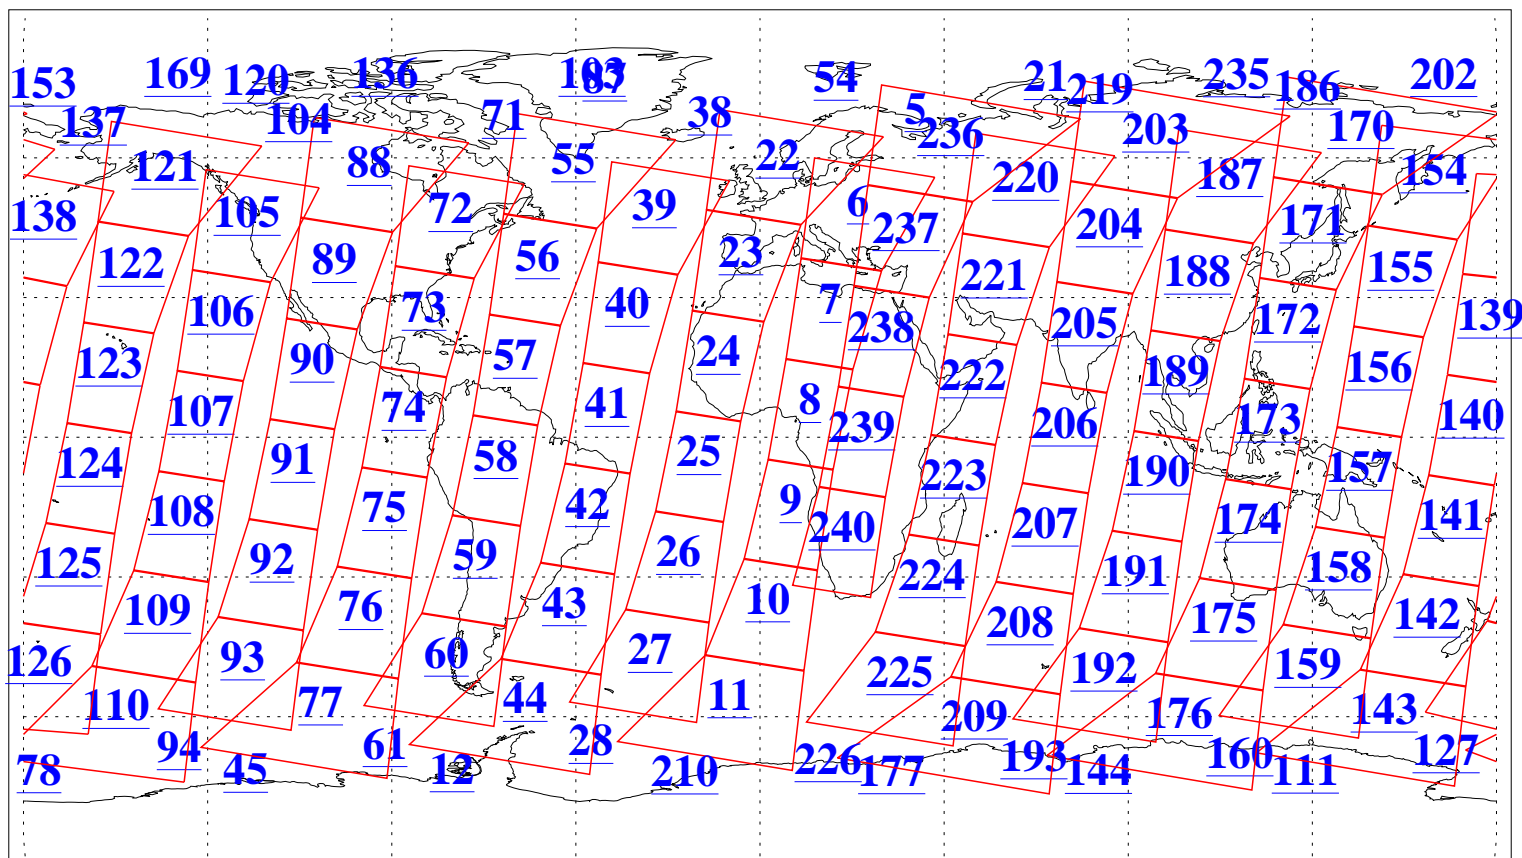

L1B Availability
AMSU Granules: 240
HSB Granules: 0
AIRS Granules: 240

20 Jul 2010
DoY 201
Aqua Day 2999
Granules: 1 to 120

Granules: 121 to 240

Legend: AMSU Available, HSB Available, AIRS Available

L1B Availability
AMSU Granules: 240
HSB Granules: 0
AIRS Granules: 240

20 Jul 2010
DoY 201
Aqua Day 2999

Ascending Granules

Descending Granules

Legend: AMSU Available, HSB Available, AIRS Available

L1B Availability
AMSU Granules: 240
HSB Granules: 0
AIRS Granules: 240

20 Jul 2010
DoY 201
Aqua Day 2999

Northern Hemisphere Granules

Southern Hemisphere Granules

Legend: AMSU Available, HSB Available, AIRS Available