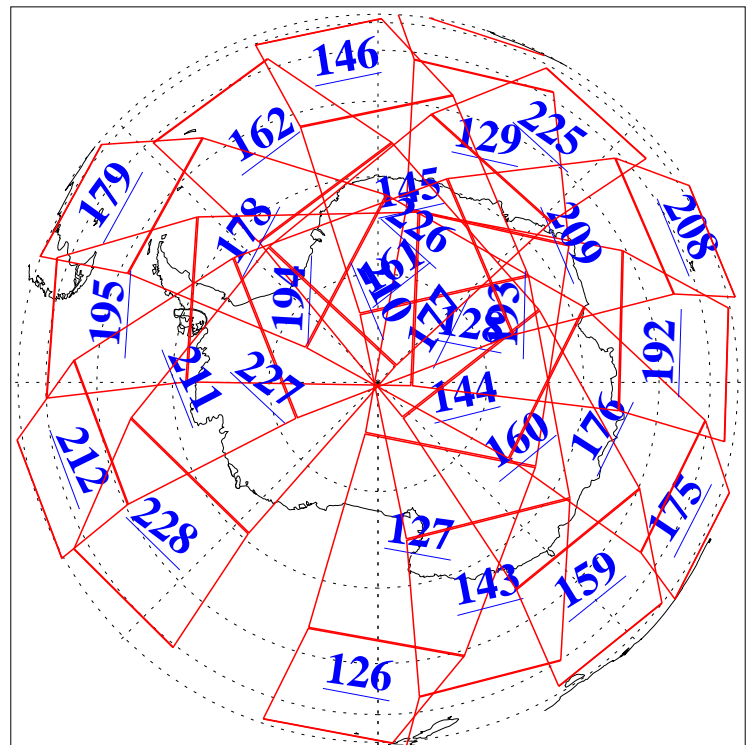

L1B Availability
AMSU Granules: 240
HSB Granules: 0
AIRS Granules: 240

20 Jul 2010
DoY 201
Aqua Day 2999
Granules: 1 to 120

Granules: 121 to 240

Legend: AMSU Available, HSB Available, AIRS Available

L1B Availability
AMSU Granules: 240
HSB Granules: 0
AIRS Granules: 240

20 Jul 2010
DoY 201
Aqua Day 2999

Ascending Granules

Descending Granules

Legend: AMSU Available, HSB Available, AIRS Available

L1B Availability
AMSU Granules: 240
HSB Granules: 0
AIRS Granules: 240

20 Jul 2010
DoY 201
Aqua Day 2999

Northern Hemisphere Granules

Southern Hemisphere Granules

Legend: AMSU Available, HSB Available, AIRS Available