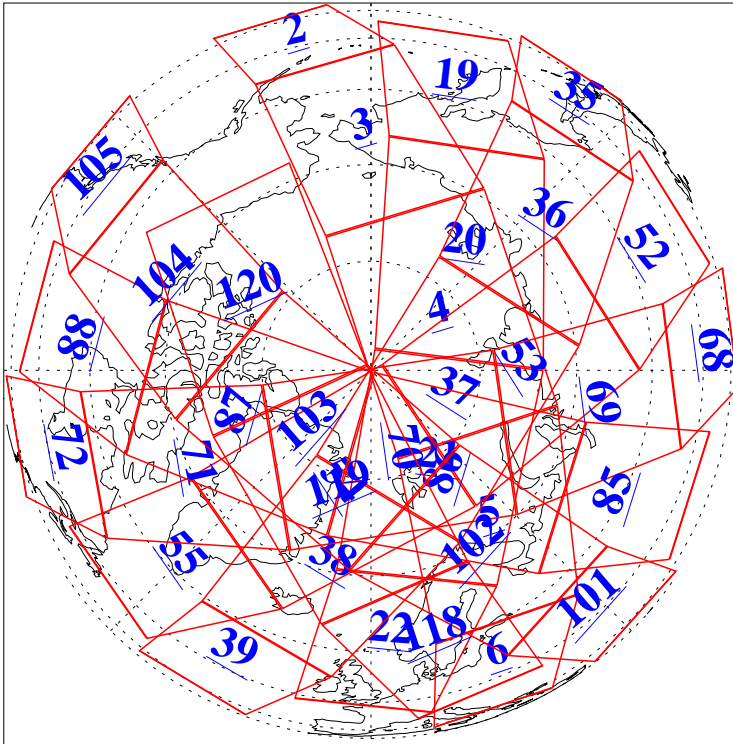

L1B Availability
AMSU Granules: 240
HSB Granules: 0
AIRS Granules: 240

20 Jul 2010
DoY 201
Aqua Day 2999
Granules: 1 to 120

Granules: 121 to 240

Legend: AMSU Available, HSB Available, AIRS Available

L1B Availability
AMSU Granules: 240
HSB Granules: 0
AIRS Granules: 240

20 Jul 2010
DoY 201
Aqua Day 2999

Ascending Granules

Descending Granules

Legend: AMSU Available, HSB Available, AIRS Available

L1B Availability
AMSU Granules: 240
HSB Granules: 0
AIRS Granules: 240

20 Jul 2010
DoY 201
Aqua Day 2999

Northern Hemisphere Granules

Southern Hemisphere Granules

Legend: AMSU Available, HSB Available, AIRS Available