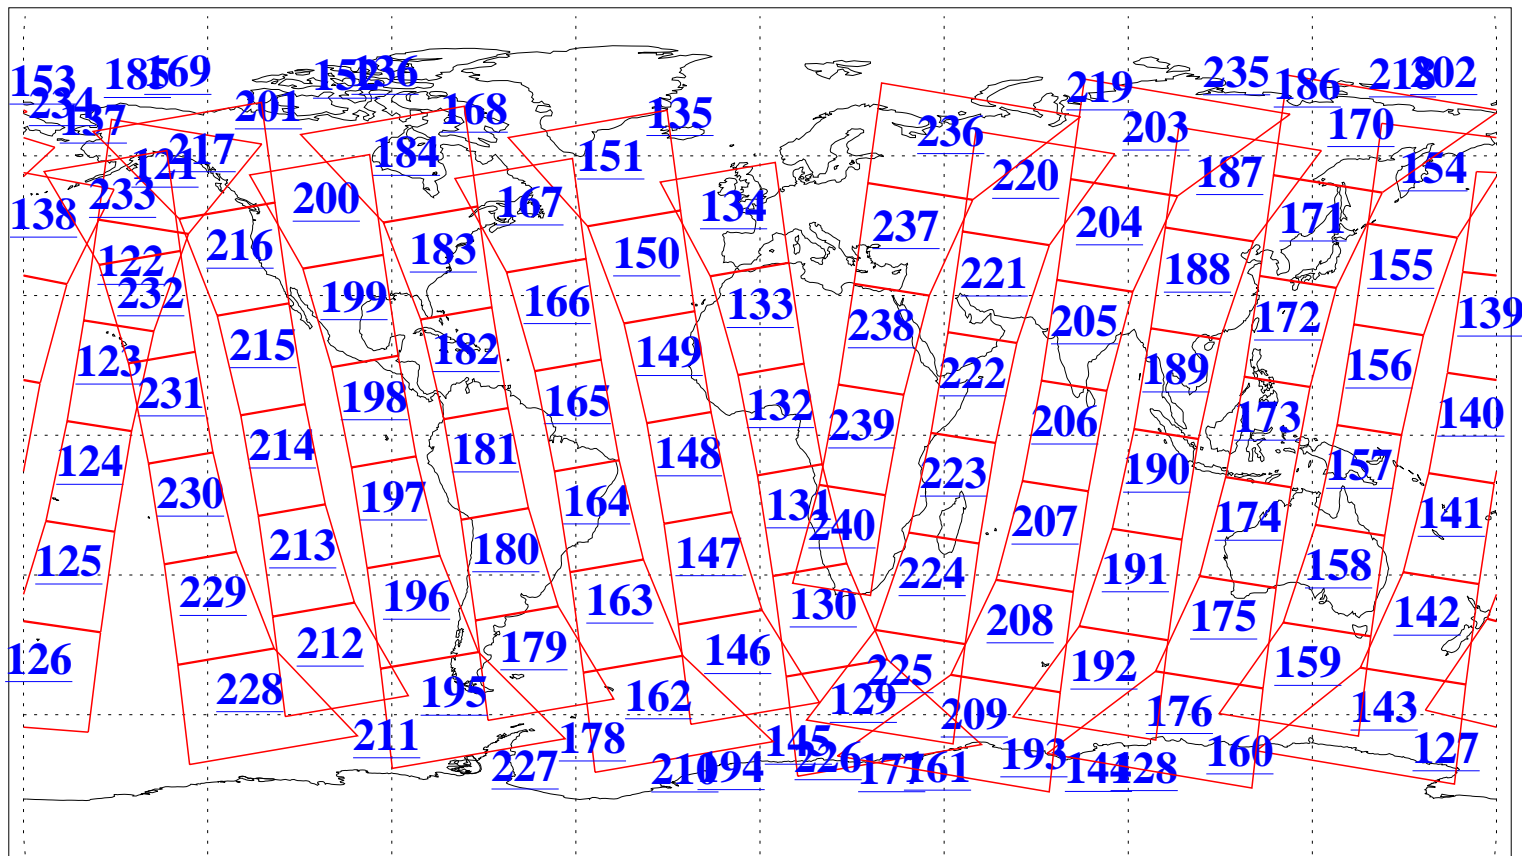

L1B Availability
AMSU Granules: 240
HSB Granules: 0
AIRS Granules: 240

20 Jul 2010
DoY 201
Aqua Day 2999
Granules: 1 to 120

Granules: 121 to 240

Legend: AMSU Available, HSB Available, AIRS Available

L1B Availability
AMSU Granules: 240
HSB Granules: 0
AIRS Granules: 240

20 Jul 2010
DoY 201
Aqua Day 2999

Ascending Granules

Descending Granules

Legend: AMSU Available, HSB Available, AIRS Available

L1B Availability
AMSU Granules: 240
HSB Granules: 0
AIRS Granules: 240

20 Jul 2010
DoY 201
Aqua Day 2999

Northern Hemisphere Granules

Southern Hemisphere Granules

Legend: AMSU Available, HSB Available, AIRS Available