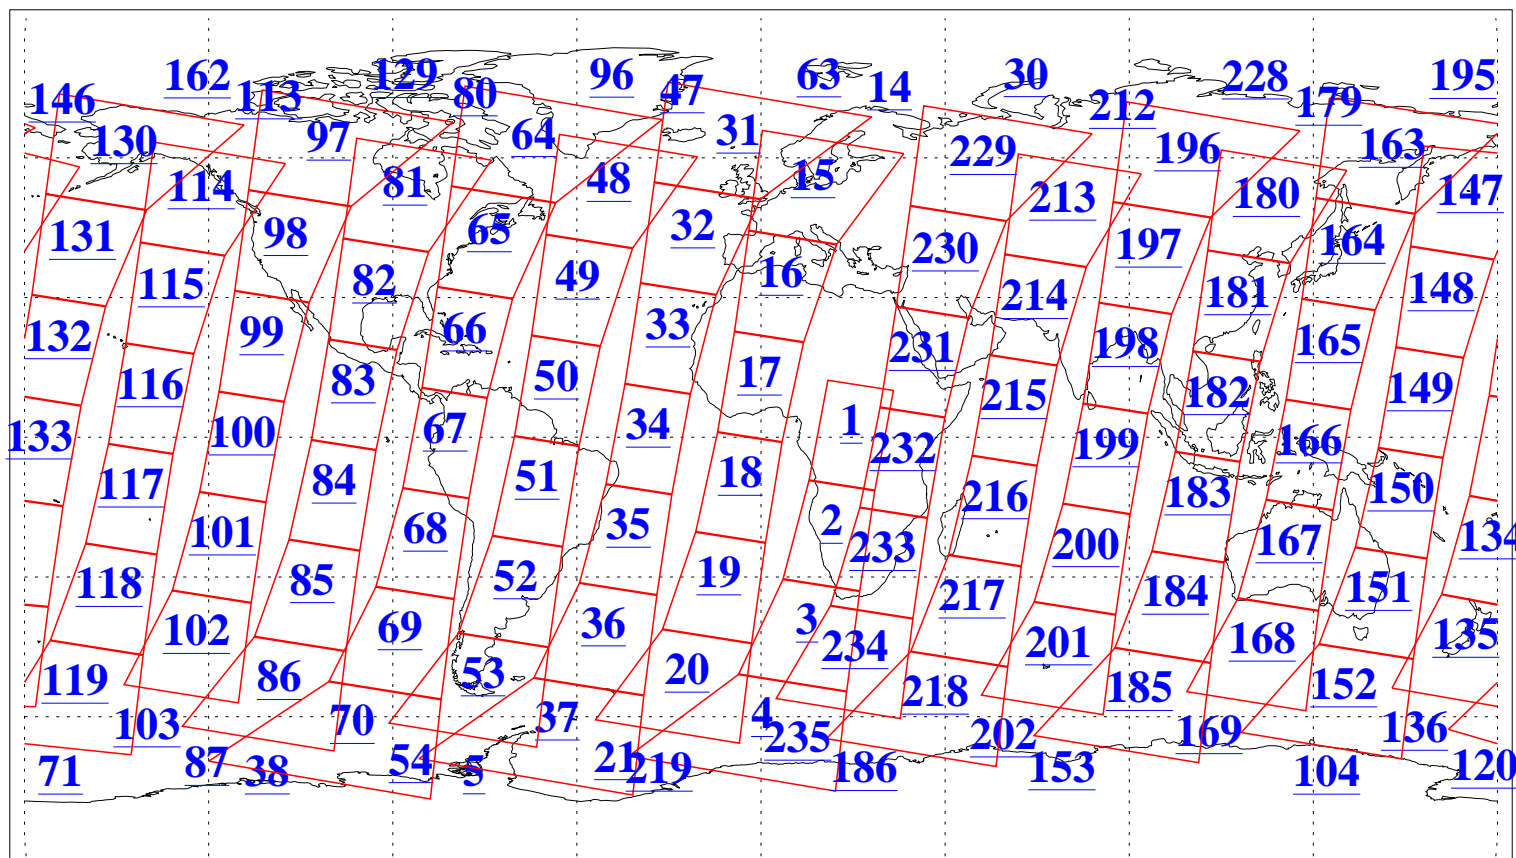

L1B Availability  
AMSU Granules: 240  
HSB Granules: 0  
AIRS Granules: 240

19 Jul 2010  
DoY 200  
Aqua Day 2998  
Granules: 1 to 120

Granules: 121 to 240

Legend: AMSU Available, HSB Available, AIRS Available

L1B Availability  
AMSU Granules: 240  
HSB Granules: 0  
AIRS Granules: 240

19 Jul 2010  
DoY 200  
Aqua Day 2998

Ascending Granules

Descending Granules

Legend: AMSU Available, HSB Available, AIRS Available

L1B Availability  
 AMSU Granules: 240  
 HSB Granules: 0  
 AIRS Granules: 240

19 Jul 2010  
 DoY 200  
 Aqua Day 2998

Northern Hemisphere Granules

Southern Hemisphere Granules

Legend: AMSU Available, HSB Available, AIRS Available