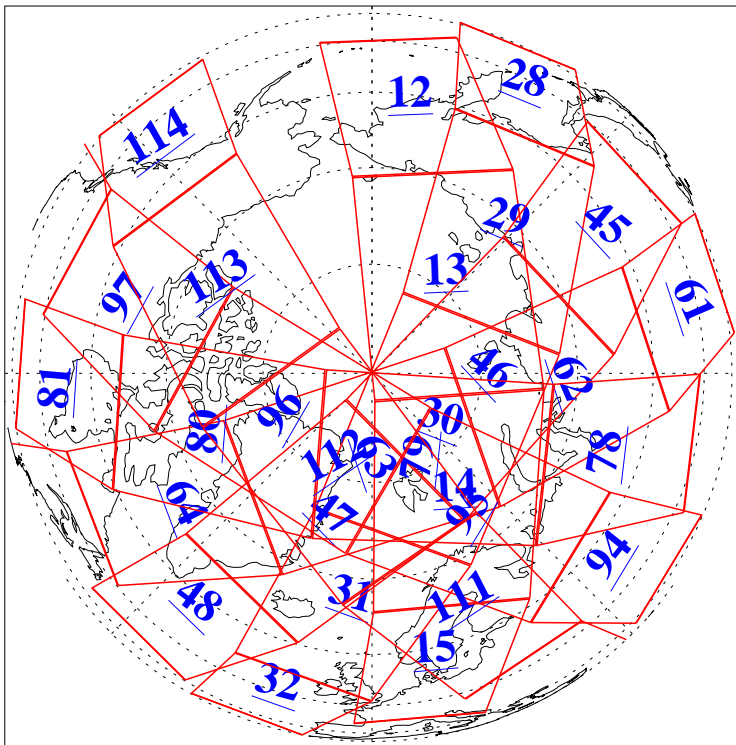

L1B Availability  
AMSU Granules: 240  
HSB Granules: 0  
AIRS Granules: 240

19 Jul 2010  
DoY 200  
Aqua Day 2998  
Granules: 1 to 120

Granules: 121 to 240

Legend: AMSU Available, HSB Available, AIRS Available

L1B Availability  
AMSU Granules: 240  
HSB Granules: 0  
AIRS Granules: 240

19 Jul 2010  
DoY 200  
Aqua Day 2998

Ascending Granules

Descending Granules

Legend: AMSU Available, HSB Available, AIRS Available

L1B Availability  
 AMSU Granules: 240  
 HSB Granules: 0  
 AIRS Granules: 240

19 Jul 2010  
 DoY 200  
 Aqua Day 2998

Northern Hemisphere Granules

Southern Hemisphere Granules

Legend: AMSU Available, HSB Available, AIRS Available