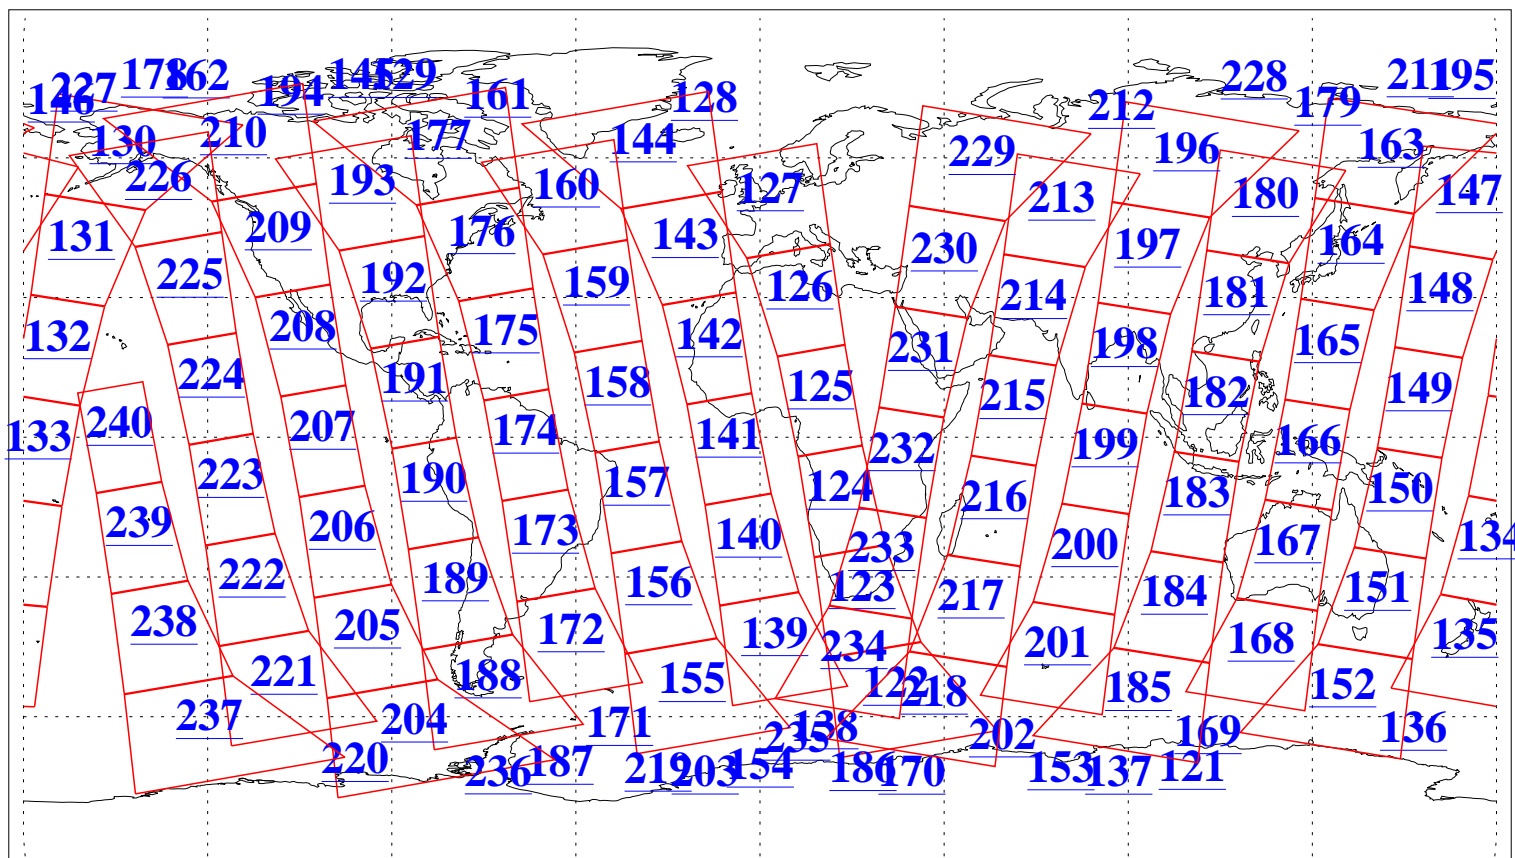

L1B Availability  
AMSU Granules: 240  
HSB Granules: 0  
AIRS Granules: 240

19 Jul 2010  
DoY 200  
Aqua Day 2998  
Granules: 1 to 120

Granules: 121 to 240

Legend: AMSU Available, HSB Available, AIRS Available

L1B Availability  
AMSU Granules: 240  
HSB Granules: 0  
AIRS Granules: 240

19 Jul 2010  
DoY 200  
Aqua Day 2998

Ascending Granules

Descending Granules

Legend: AMSU Available, HSB Available, AIRS Available

L1B Availability  
 AMSU Granules: 240  
 HSB Granules: 0  
 AIRS Granules: 240

19 Jul 2010  
 DoY 200  
 Aqua Day 2998

Northern Hemisphere Granules

Southern Hemisphere Granules

Legend: AMSU Available, HSB Available, AIRS Available