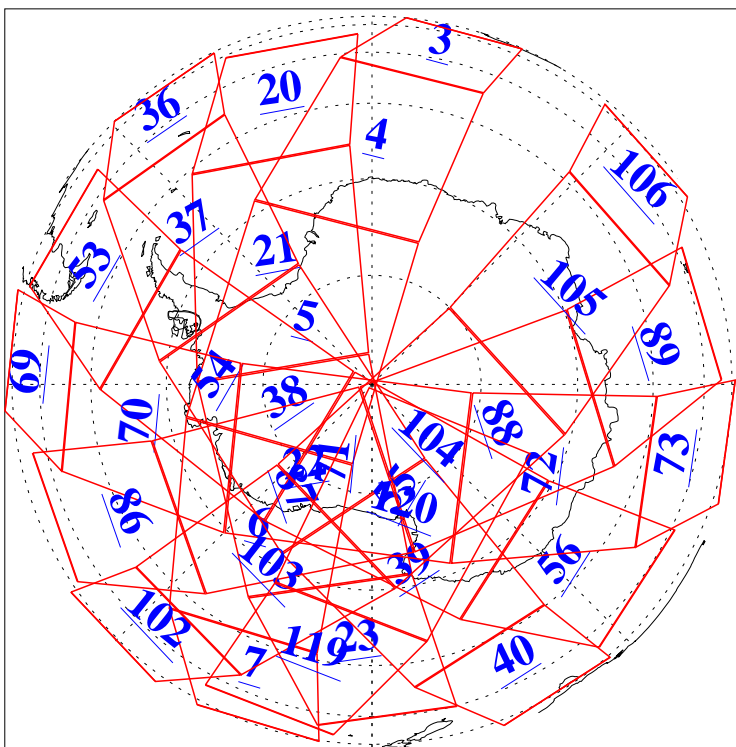

L1B Availability  
AMSU Granules: 240  
HSB Granules: 0  
AIRS Granules: 240

19 Jul 2010  
DoY 200  
Aqua Day 2998  
Granules: 1 to 120

Granules: 121 to 240

Legend: AMSU Available, HSB Available, AIRS Available

L1B Availability  
AMSU Granules: 240  
HSB Granules: 0  
AIRS Granules: 240

19 Jul 2010  
DoY 200  
Aqua Day 2998

Ascending Granules

Descending Granules

Legend: AMSU Available, HSB Available, AIRS Available

L1B Availability  
 AMSU Granules: 240  
 HSB Granules: 0  
 AIRS Granules: 240

19 Jul 2010  
 DoY 200  
 Aqua Day 2998

Northern Hemisphere Granules

Southern Hemisphere Granules

Legend: AMSU Available, HSB Available, AIRS Available