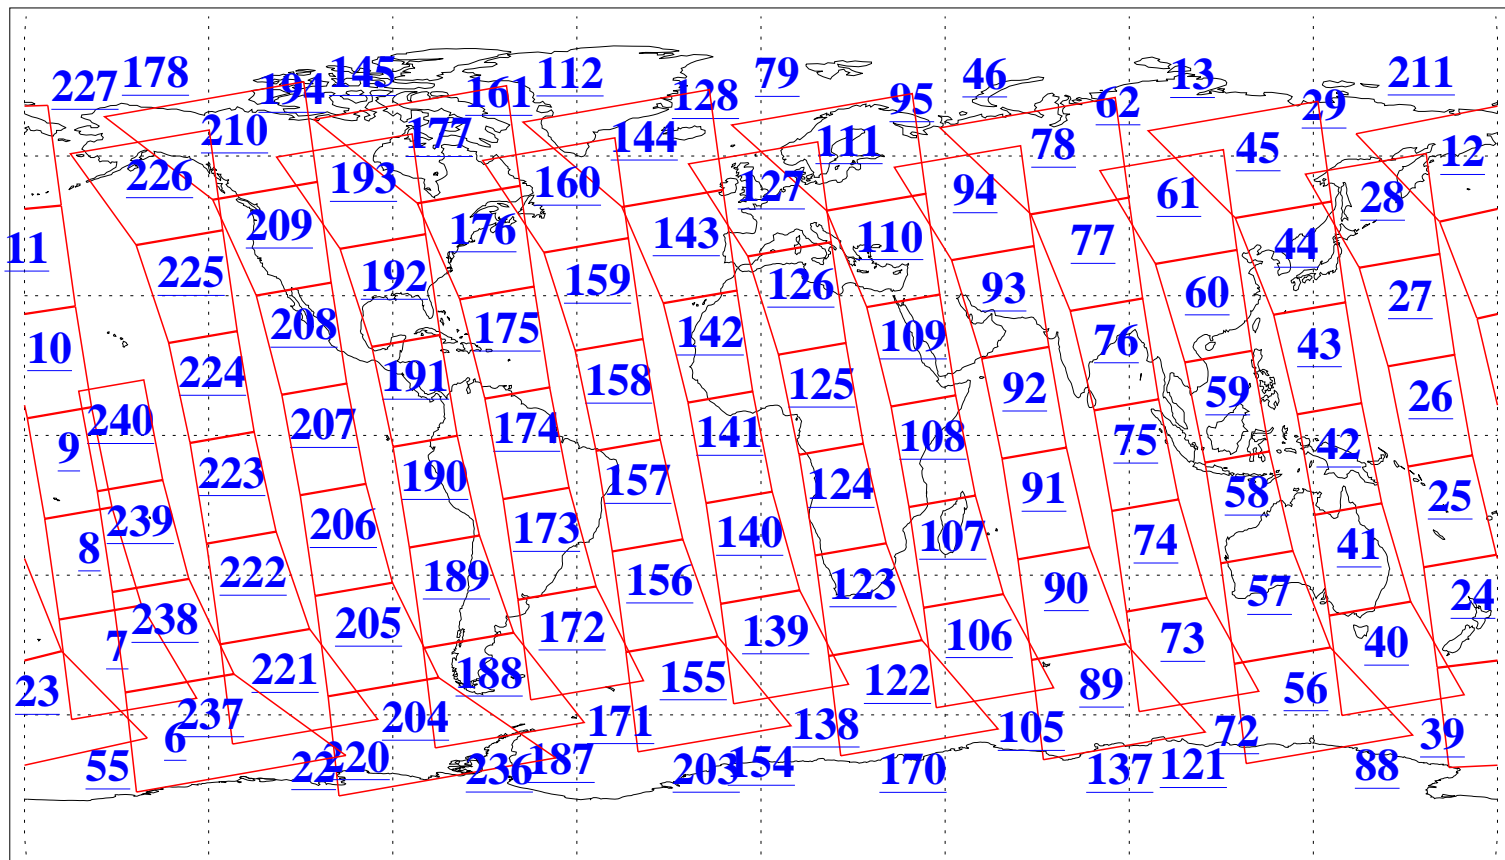

L1B Availability  
AMSU Granules: 240  
HSB Granules: 0  
AIRS Granules: 240

19 Jul 2010  
DoY 200  
Aqua Day 2998  
Granules: 1 to 120

Granules: 121 to 240

Legend: AMSU Available, HSB Available, AIRS Available

L1B Availability  
AMSU Granules: 240  
HSB Granules: 0  
AIRS Granules: 240

19 Jul 2010  
DoY 200  
Aqua Day 2998

Ascending Granules

Descending Granules

Legend: AMSU Available, HSB Available, AIRS Available

L1B Availability  
 AMSU Granules: 240  
 HSB Granules: 0  
 AIRS Granules: 240

19 Jul 2010  
 DoY 200  
 Aqua Day 2998

Northern Hemisphere Granules

Southern Hemisphere Granules

Legend: AMSU Available, HSB Available, AIRS Available