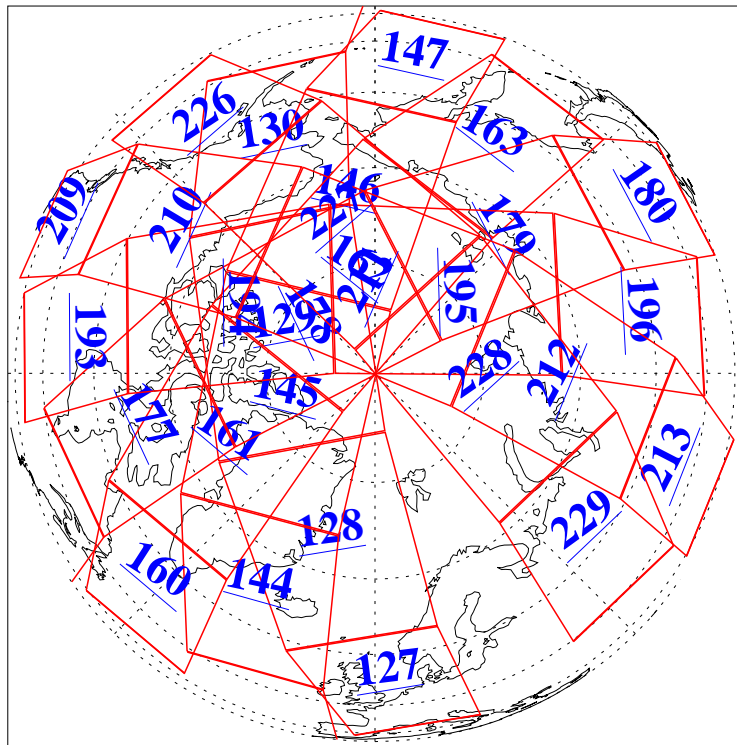

L1B Availability  
AMSU Granules: 240  
HSB Granules: 0  
AIRS Granules: 240

19 Jul 2010  
DoY 200  
Aqua Day 2998  
Granules: 1 to 120

Granules: 121 to 240

Legend: AMSU Available, HSB Available, AIRS Available

L1B Availability  
AMSU Granules: 240  
HSB Granules: 0  
AIRS Granules: 240

19 Jul 2010  
DoY 200  
Aqua Day 2998

Ascending Granules

Descending Granules

Legend: AMSU Available, HSB Available, AIRS Available

L1B Availability  
 AMSU Granules: 240  
 HSB Granules: 0  
 AIRS Granules: 240

19 Jul 2010  
 DoY 200  
 Aqua Day 2998

Northern Hemisphere Granules

Southern Hemisphere Granules

Legend: AMSU Available, HSB Available, AIRS Available