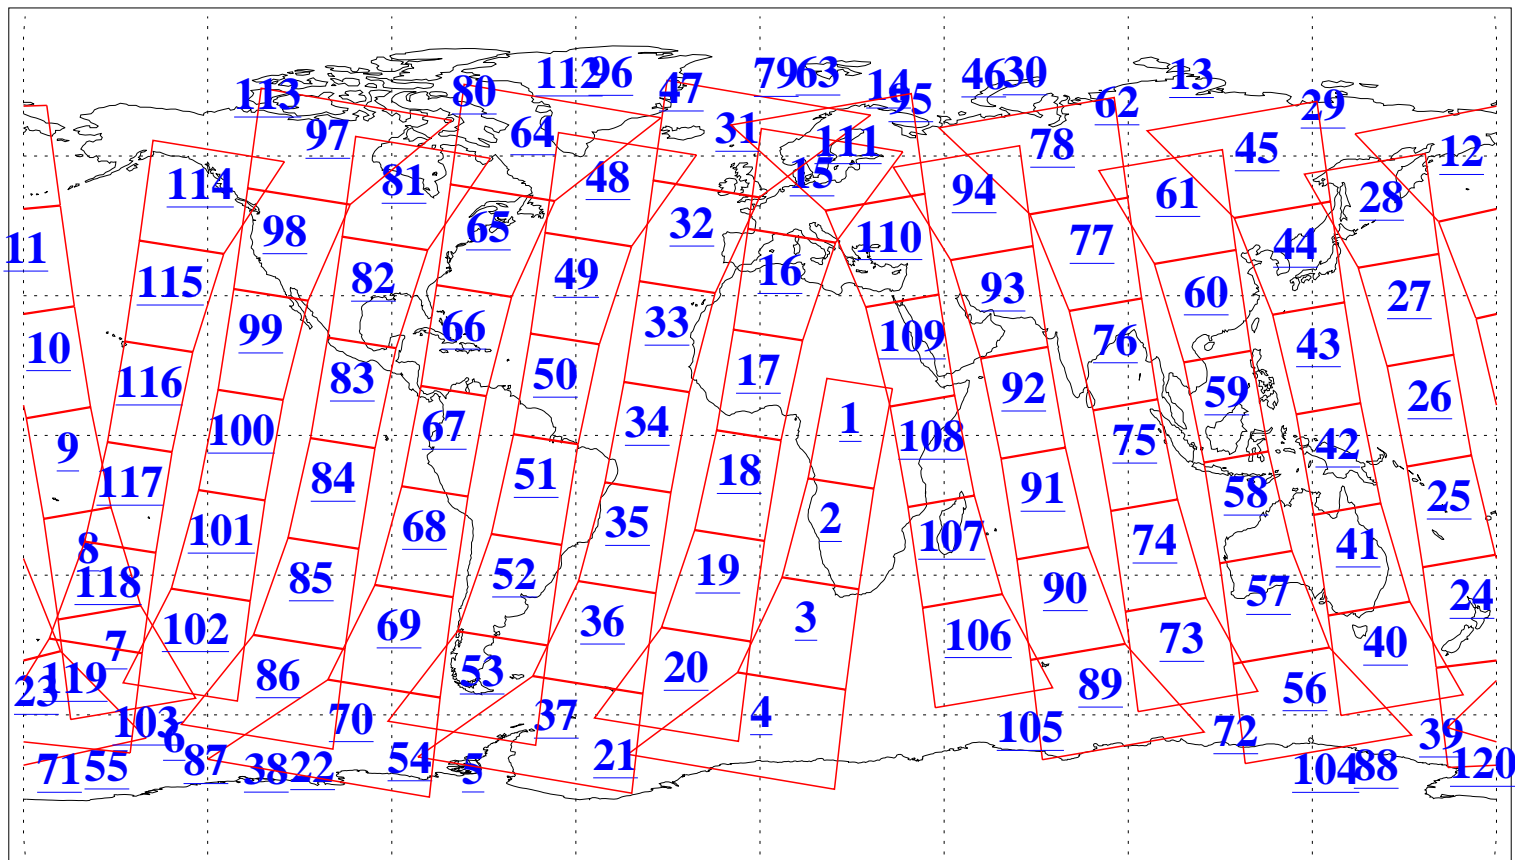

L1B Availability  
AMSU Granules: 240  
HSB Granules: 0  
AIRS Granules: 240

19 Jul 2010  
DoY 200  
Aqua Day 2998  
Granules: 1 to 120

Granules: 121 to 240

Legend: AMSU Available, HSB Available, AIRS Available

L1B Availability  
AMSU Granules: 240  
HSB Granules: 0  
AIRS Granules: 240

19 Jul 2010  
DoY 200  
Aqua Day 2998

Ascending Granules

Descending Granules

Legend: AMSU Available, HSB Available, AIRS Available

L1B Availability  
 AMSU Granules: 240  
 HSB Granules: 0  
 AIRS Granules: 240

19 Jul 2010  
 DoY 200  
 Aqua Day 2998

Northern Hemisphere Granules

Southern Hemisphere Granules

Legend: AMSU Available, HSB Available, AIRS Available