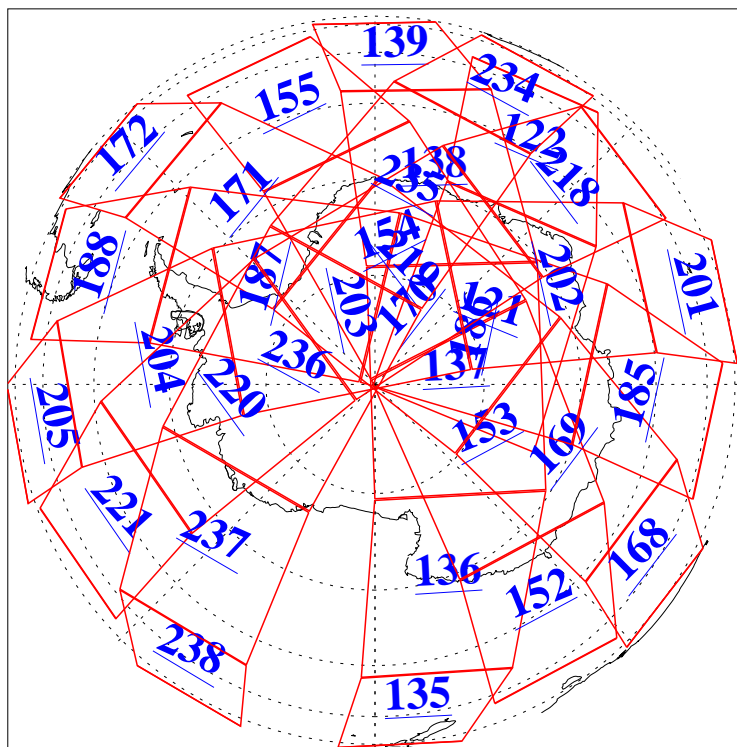

L1B Availability  
AMSU Granules: 240  
HSB Granules: 0  
AIRS Granules: 240

19 Jul 2010  
DoY 200  
Aqua Day 2998  
Granules: 1 to 120

Granules: 121 to 240

Legend: AMSU Available, HSB Available, AIRS Available

L1B Availability  
AMSU Granules: 240  
HSB Granules: 0  
AIRS Granules: 240

19 Jul 2010  
DoY 200  
Aqua Day 2998

Ascending Granules

Descending Granules

Legend: AMSU Available, HSB Available, AIRS Available

L1B Availability  
 AMSU Granules: 240  
 HSB Granules: 0  
 AIRS Granules: 240

19 Jul 2010  
 DoY 200  
 Aqua Day 2998

Northern Hemisphere Granules

Southern Hemisphere Granules

Legend: AMSU Available, HSB Available, AIRS Available