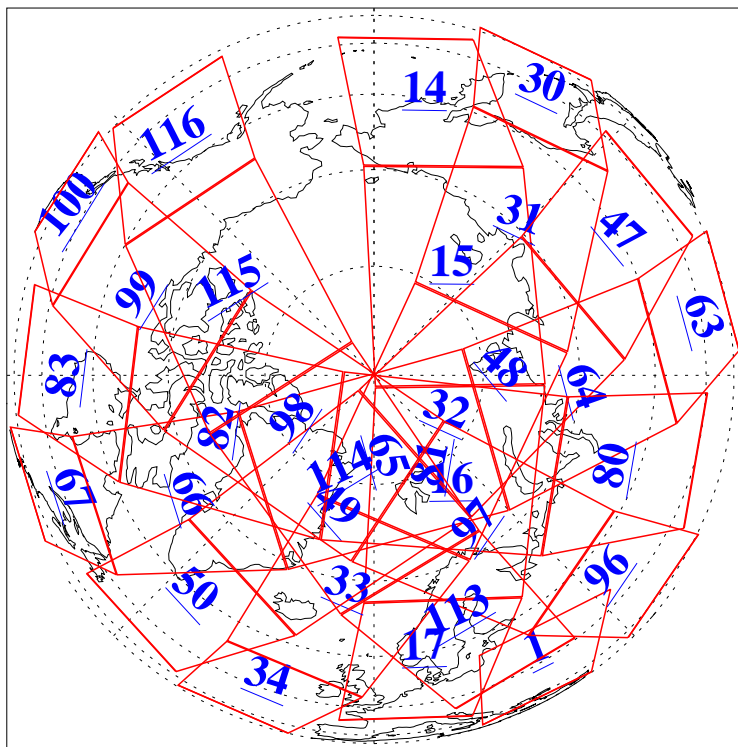

L1B Availability
AMSU Granules: 240
HSB Granules: 0
AIRS Granules: 240

17 Jul 2010
DoY 198
Aqua Day 2996
Granules: 1 to 120

Granules: 121 to 240

Legend: AMSU Available, HSB Available, AIRS Available

L1B Availability
AMSU Granules: 240
HSB Granules: 0
AIRS Granules: 240

17 Jul 2010
DoY 198
Aqua Day 2996

Ascending Granules

Descending Granules

Legend: AMSU Available, HSB Available, AIRS Available

L1B Availability
 AMSU Granules: 240
 HSB Granules: 0
 AIRS Granules: 240

17 Jul 2010
 DoY 198
 Aqua Day 2996

Northern Hemisphere Granules

Southern Hemisphere Granules

Legend: AMSU Available, HSB Available, AIRS Available