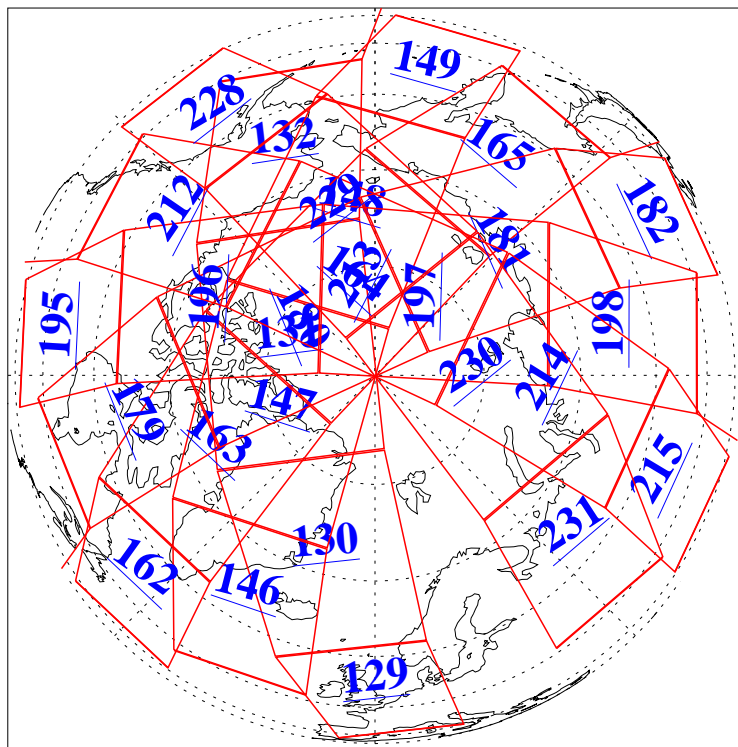

L1B Availability
AMSU Granules: 240
HSB Granules: 0
AIRS Granules: 240

17 Jul 2010
DoY 198
Aqua Day 2996
Granules: 1 to 120

Granules: 121 to 240

Legend: AMSU Available, HSB Available, AIRS Available

L1B Availability
AMSU Granules: 240
HSB Granules: 0
AIRS Granules: 240

17 Jul 2010
DoY 198
Aqua Day 2996

Ascending Granules

Descending Granules

Legend: AMSU Available, HSB Available, AIRS Available

L1B Availability
 AMSU Granules: 240
 HSB Granules: 0
 AIRS Granules: 240

17 Jul 2010
 DoY 198
 Aqua Day 2996

Northern Hemisphere Granules

Southern Hemisphere Granules

Legend: AMSU Available, HSB Available, AIRS Available