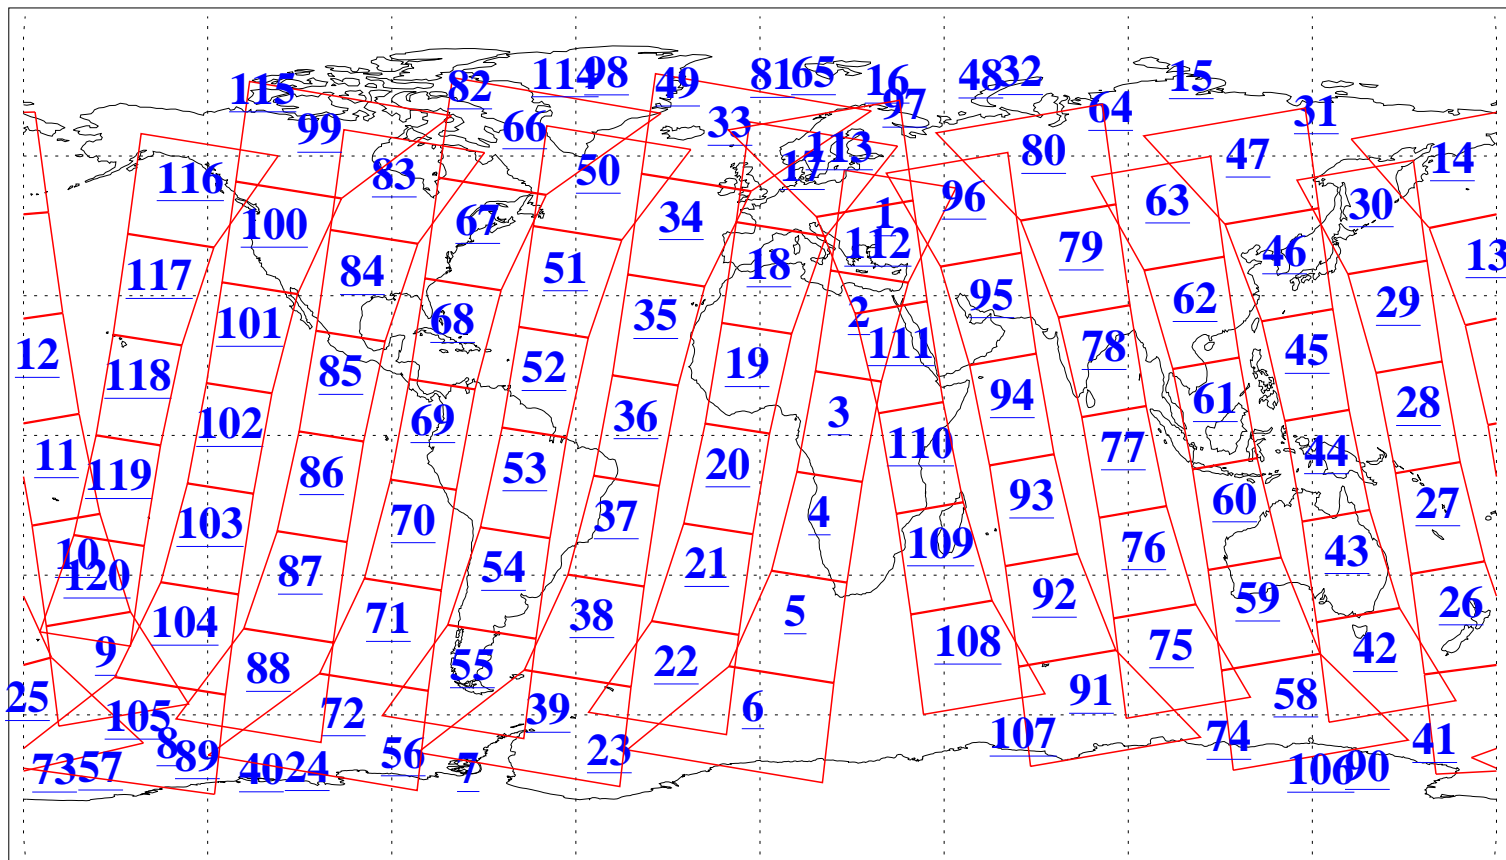

L1B Availability
AMSU Granules: 240
HSB Granules: 0
AIRS Granules: 240

17 Jul 2010
DoY 198
Aqua Day 2996
Granules: 1 to 120

Granules: 121 to 240

Legend: AMSU Available, HSB Available, AIRS Available

L1B Availability
AMSU Granules: 240
HSB Granules: 0
AIRS Granules: 240

17 Jul 2010
DoY 198
Aqua Day 2996

Ascending Granules

Descending Granules

Legend: AMSU Available, HSB Available, AIRS Available

L1B Availability
 AMSU Granules: 240
 HSB Granules: 0
 AIRS Granules: 240

17 Jul 2010
 DoY 198
 Aqua Day 2996

Northern Hemisphere Granules

Southern Hemisphere Granules

Legend: AMSU Available, HSB Available, AIRS Available