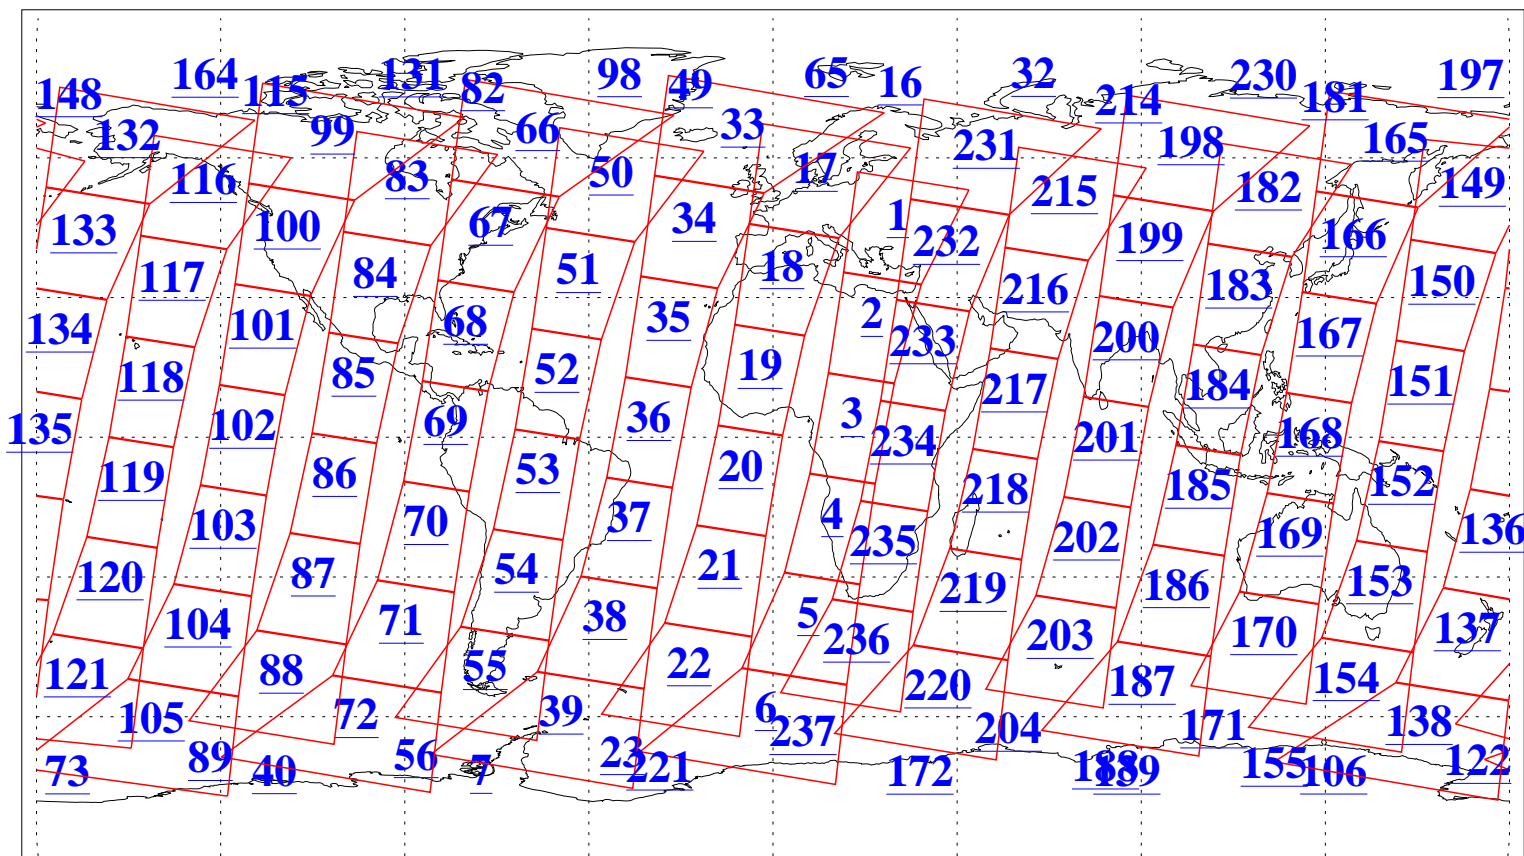

L1B Availability
AMSU Granules: 240
HSB Granules: 0
AIRS Granules: 240

17 Jul 2010
DoY 198
Aqua Day 2996
Granules: 1 to 120

Granules: 121 to 240

Legend: AMSU Available, HSB Available, AIRS Available

L1B Availability
AMSU Granules: 240
HSB Granules: 0
AIRS Granules: 240

17 Jul 2010
DoY 198
Aqua Day 2996

Ascending Granules

Descending Granules

Legend: AMSU Available, HSB Available, AIRS Available

L1B Availability
 AMSU Granules: 240
 HSB Granules: 0
 AIRS Granules: 240

17 Jul 2010
 DoY 198
 Aqua Day 2996

Northern Hemisphere Granules

Southern Hemisphere Granules

Legend: AMSU Available, HSB Available, AIRS Available