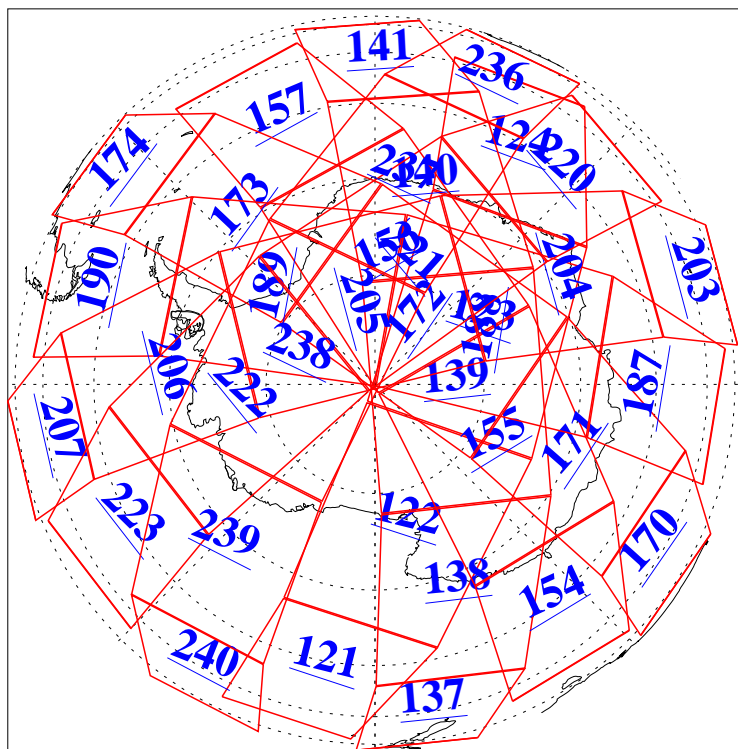

L1B Availability
AMSU Granules: 240
HSB Granules: 0
AIRS Granules: 240

17 Jul 2010
DoY 198
Aqua Day 2996
Granules: 1 to 120

Granules: 121 to 240

Legend: AMSU Available, HSB Available, AIRS Available

L1B Availability
AMSU Granules: 240
HSB Granules: 0
AIRS Granules: 240

17 Jul 2010
DoY 198
Aqua Day 2996

Ascending Granules

Descending Granules

Legend: AMSU Available, HSB Available, AIRS Available

L1B Availability
 AMSU Granules: 240
 HSB Granules: 0
 AIRS Granules: 240

17 Jul 2010
 DoY 198
 Aqua Day 2996

Northern Hemisphere Granules

Southern Hemisphere Granules

Legend: AMSU Available, HSB Available, AIRS Available