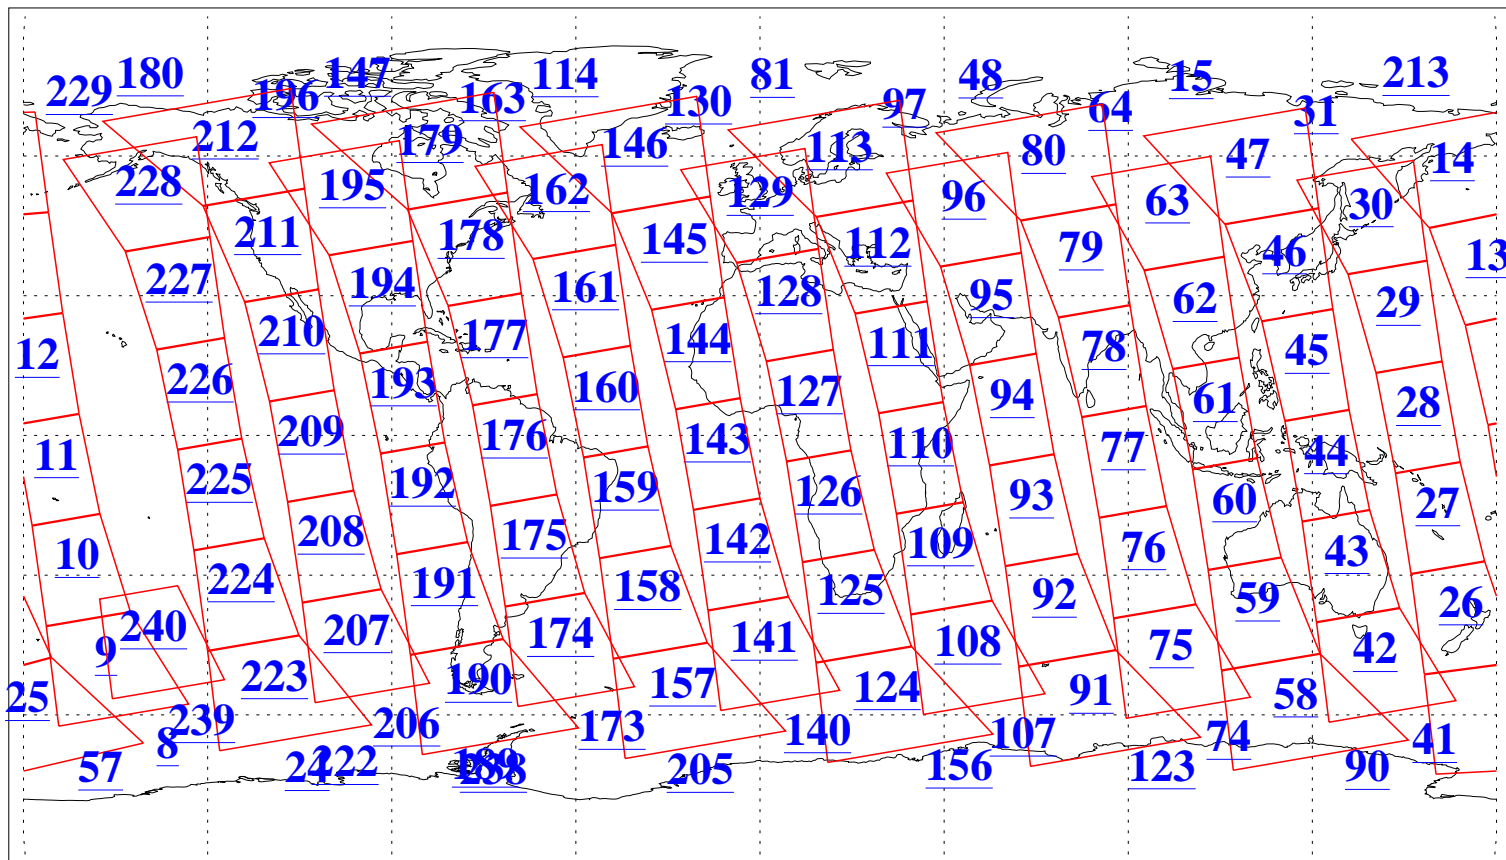

L1B Availability
AMSU Granules: 240
HSB Granules: 0
AIRS Granules: 240

17 Jul 2010
DoY 198
Aqua Day 2996
Granules: 1 to 120

Granules: 121 to 240

Legend: AMSU Available, HSB Available, AIRS Available

L1B Availability
AMSU Granules: 240
HSB Granules: 0
AIRS Granules: 240

17 Jul 2010
DoY 198
Aqua Day 2996

Ascending Granules

Descending Granules

Legend: AMSU Available, HSB Available, AIRS Available

L1B Availability
 AMSU Granules: 240
 HSB Granules: 0
 AIRS Granules: 240

17 Jul 2010
 DoY 198
 Aqua Day 2996

Northern Hemisphere Granules

Southern Hemisphere Granules

Legend: AMSU Available, HSB Available, AIRS Available