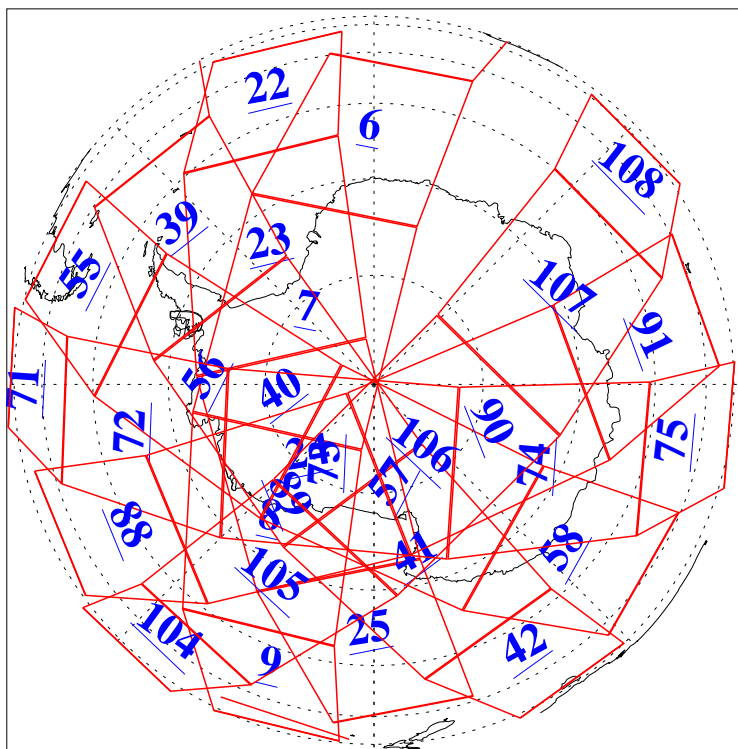

L1B Availability
AMSU Granules: 240
HSB Granules: 0
AIRS Granules: 240

17 Jul 2010
DoY 198
Aqua Day 2996
Granules: 1 to 120

Granules: 121 to 240

Legend: AMSU Available, HSB Available, AIRS Available

L1B Availability
AMSU Granules: 240
HSB Granules: 0
AIRS Granules: 240

17 Jul 2010
DoY 198
Aqua Day 2996

Ascending Granules

Descending Granules

Legend: AMSU Available, HSB Available, AIRS Available

L1B Availability
 AMSU Granules: 240
 HSB Granules: 0
 AIRS Granules: 240

17 Jul 2010
 DoY 198
 Aqua Day 2996

Northern Hemisphere Granules

Southern Hemisphere Granules

Legend: AMSU Available, HSB Available, AIRS Available