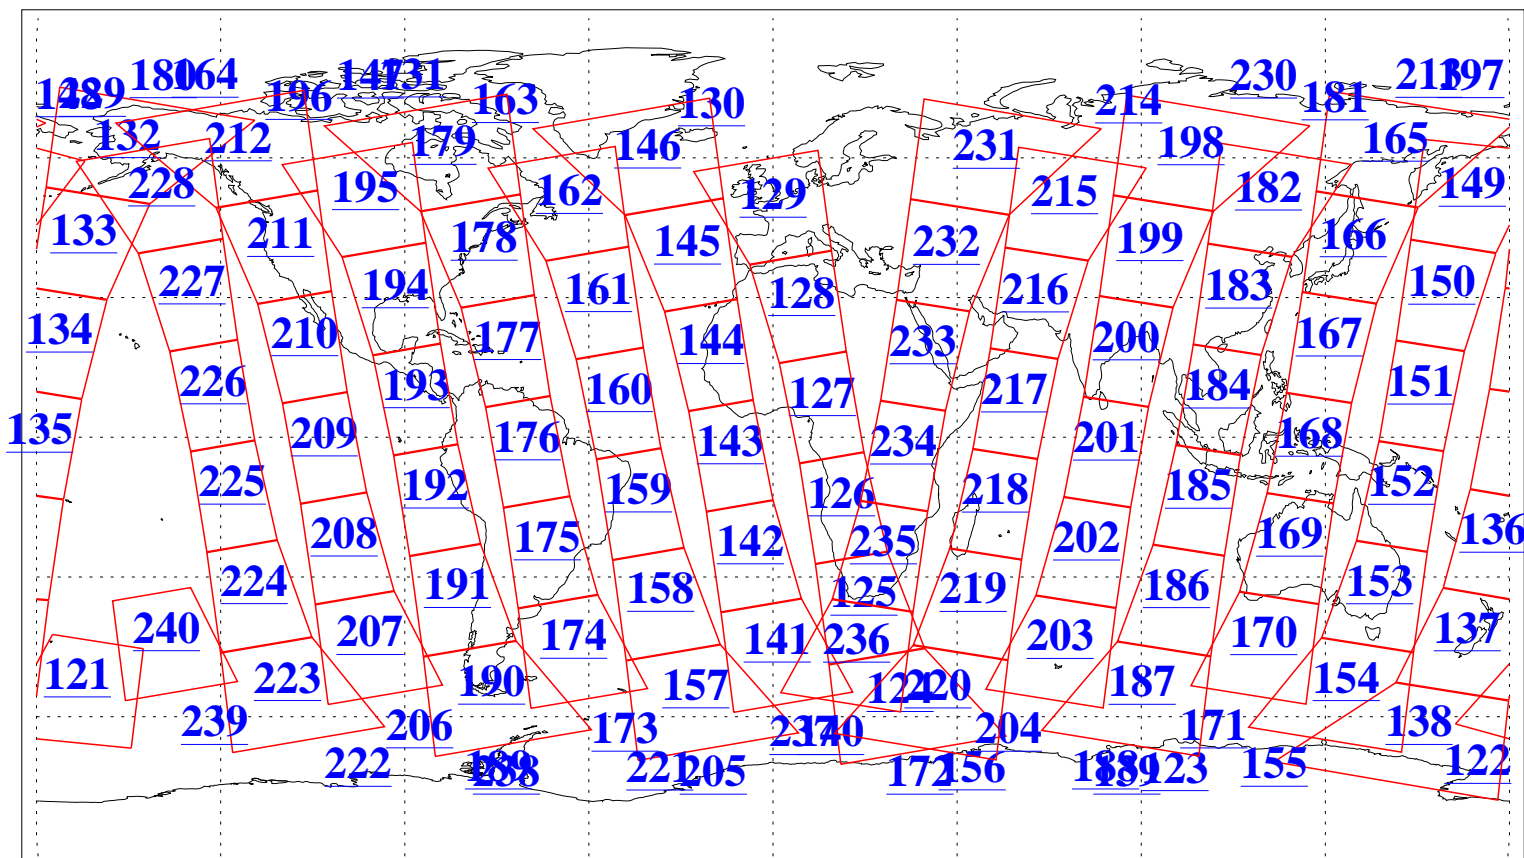

L1B Availability
AMSU Granules: 240
HSB Granules: 0
AIRS Granules: 240

17 Jul 2010
DoY 198
Aqua Day 2996
Granules: 1 to 120

Granules: 121 to 240

Legend: AMSU Available, HSB Available, AIRS Available

L1B Availability
AMSU Granules: 240
HSB Granules: 0
AIRS Granules: 240

17 Jul 2010
DoY 198
Aqua Day 2996

Ascending Granules

Descending Granules

Legend: AMSU Available, HSB Available, AIRS Available

L1B Availability
 AMSU Granules: 240
 HSB Granules: 0
 AIRS Granules: 240

17 Jul 2010
 DoY 198
 Aqua Day 2996

Northern Hemisphere Granules

Southern Hemisphere Granules

Legend: AMSU Available, HSB Available, AIRS Available