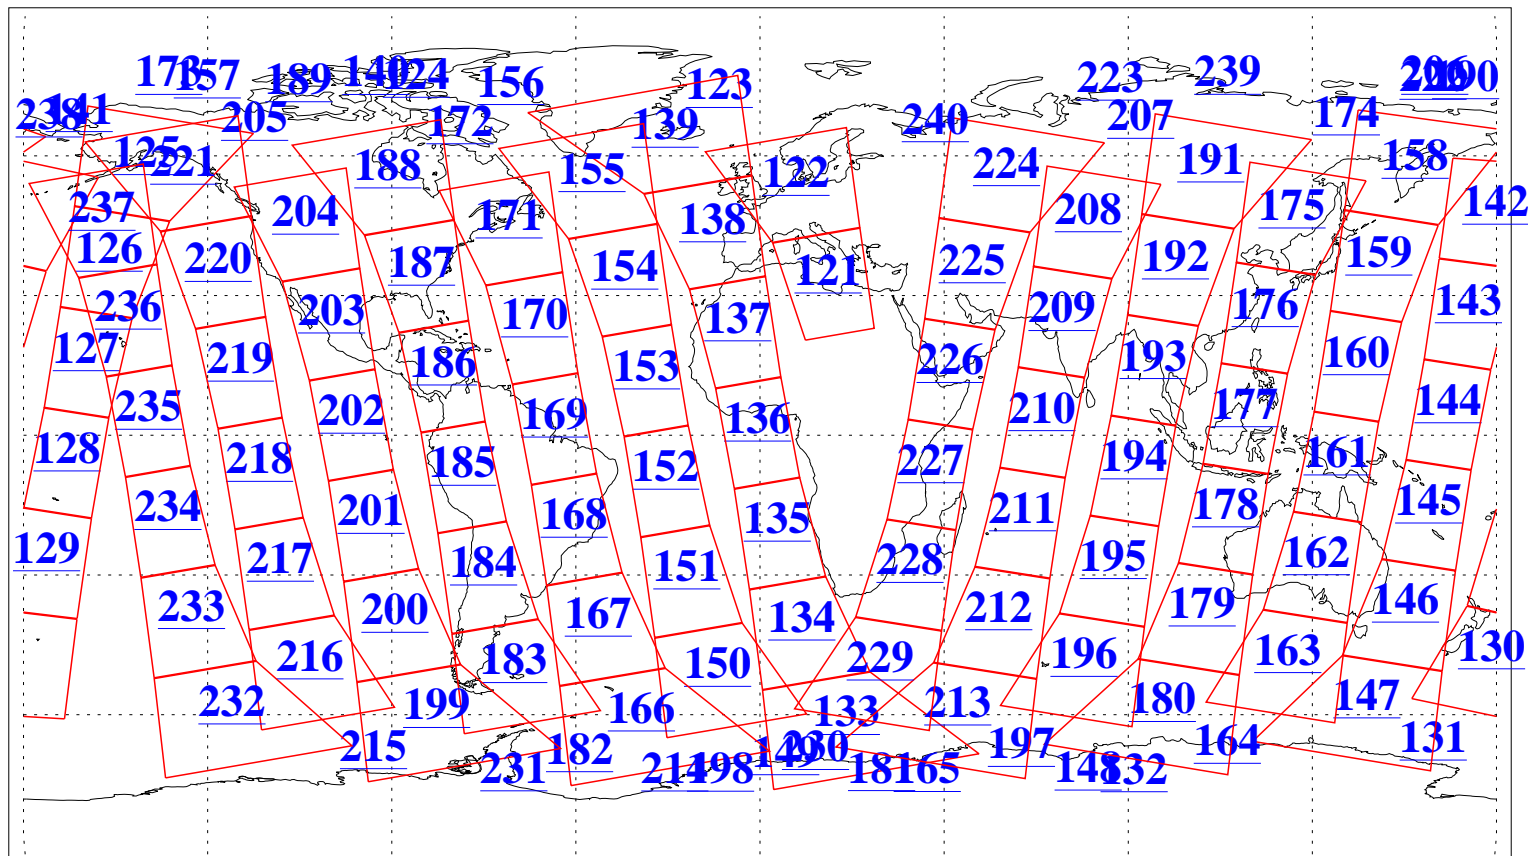

L1B Availability  
AMSU Granules: 240  
HSB Granules: 0  
AIRS Granules: 240

16 Jul 2010  
DoY 197  
Aqua Day 2995  
Granules: 1 to 120

Granules: 121 to 240

Legend: AMSU Available, HSB Available, AIRS Available

L1B Availability  
AMSU Granules: 240  
HSB Granules: 0  
AIRS Granules: 240

16 Jul 2010  
DoY 197  
Aqua Day 2995

Ascending Granules

Descending Granules

Legend: AMSU Available, HSB Available, AIRS Available

L1B Availability  
 AMSU Granules: 240  
 HSB Granules: 0  
 AIRS Granules: 240

16 Jul 2010  
 DoY 197  
 Aqua Day 2995

Northern Hemisphere Granules

Southern Hemisphere Granules

Legend: AMSU Available, ~~HSB Available~~, ~~AIRS Available~~