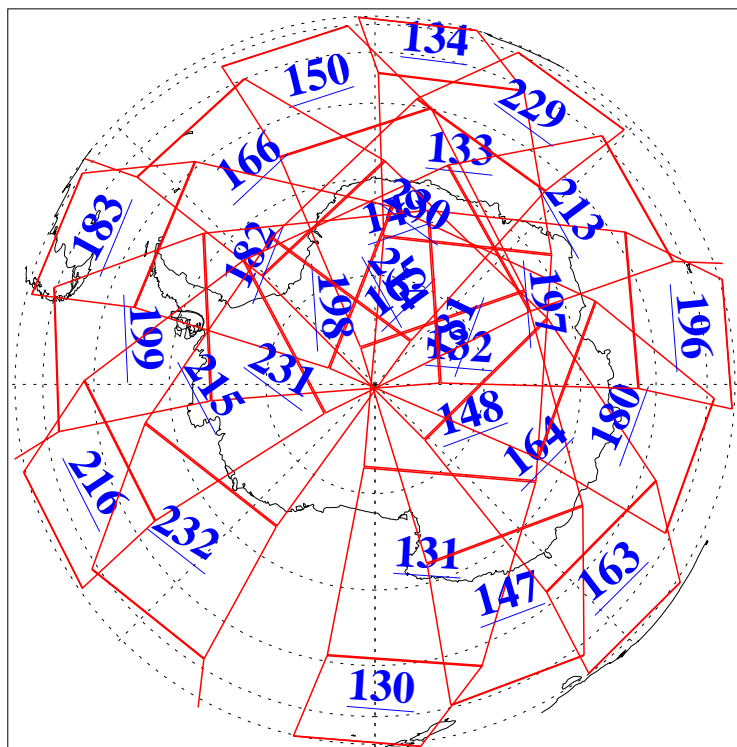

L1B Availability  
AMSU Granules: 240  
HSB Granules: 0  
AIRS Granules: 240

16 Jul 2010  
DoY 197  
Aqua Day 2995  
Granules: 1 to 120

Granules: 121 to 240

Legend: AMSU Available, HSB Available, AIRS Available

L1B Availability  
AMSU Granules: 240  
HSB Granules: 0  
AIRS Granules: 240

16 Jul 2010  
DoY 197  
Aqua Day 2995

Ascending Granules

Descending Granules

Legend: AMSU Available, HSB Available, AIRS Available

L1B Availability  
 AMSU Granules: 240  
 HSB Granules: 0  
 AIRS Granules: 240

16 Jul 2010  
 DoY 197  
 Aqua Day 2995

Northern Hemisphere Granules

Southern Hemisphere Granules

Legend: AMSU Available, ~~HSB Available~~, ~~AIRS Available~~