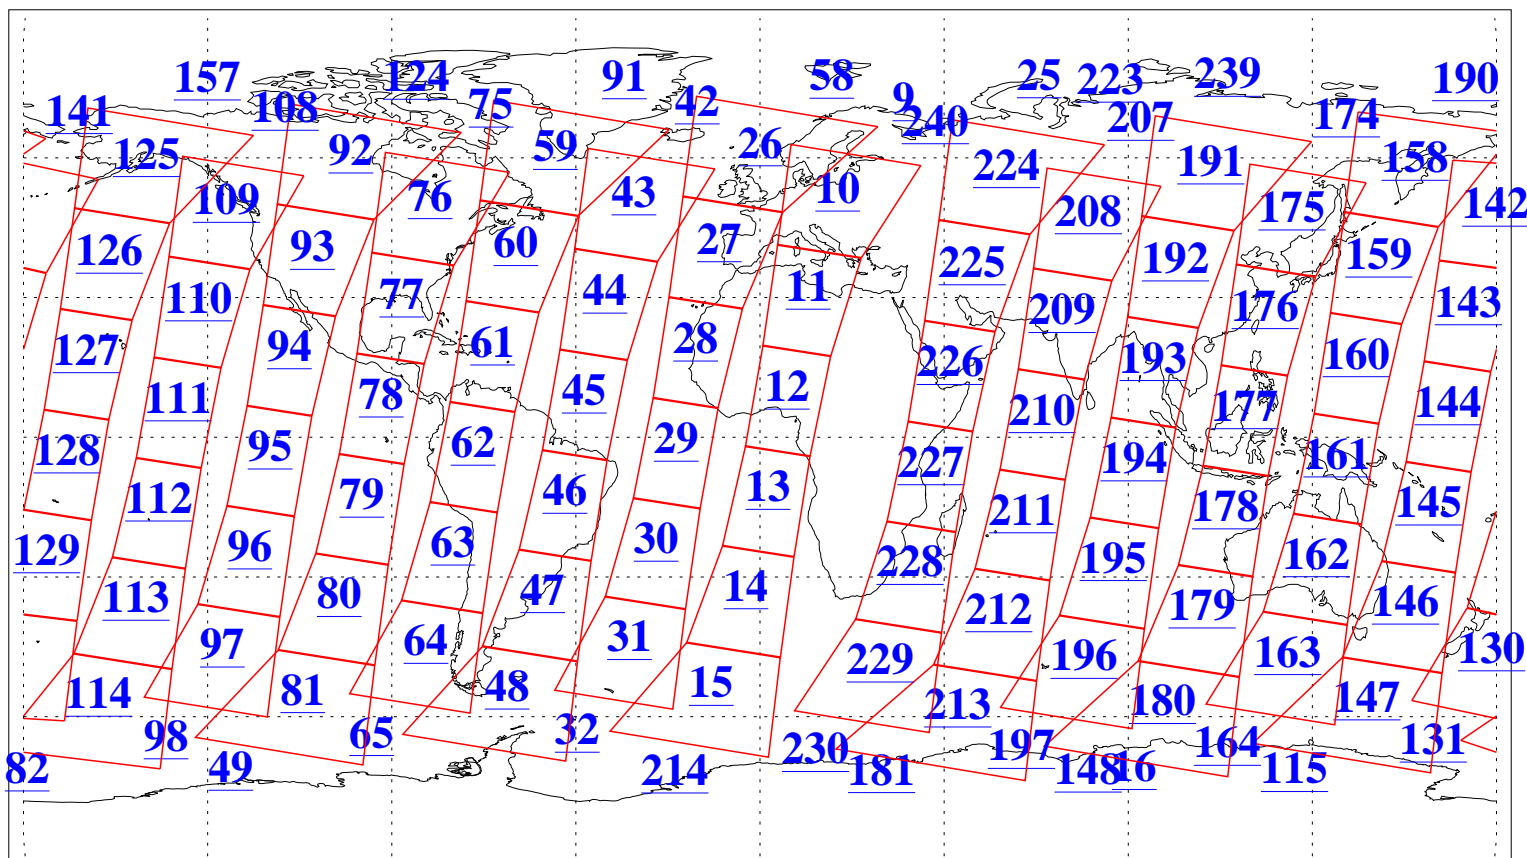

L1B Availability  
AMSU Granules: 240  
HSB Granules: 0  
AIRS Granules: 240

16 Jul 2010  
DoY 197  
Aqua Day 2995  
Granules: 1 to 120

Granules: 121 to 240

Legend: AMSU Available, HSB Available, AIRS Available

L1B Availability  
AMSU Granules: 240  
HSB Granules: 0  
AIRS Granules: 240

16 Jul 2010  
DoY 197  
Aqua Day 2995

Ascending Granules

Descending Granules

Legend: AMSU Available, HSB Available, AIRS Available

L1B Availability  
 AMSU Granules: 240  
 HSB Granules: 0  
 AIRS Granules: 240

16 Jul 2010  
 DoY 197  
 Aqua Day 2995

Northern Hemisphere Granules

Southern Hemisphere Granules

Legend: AMSU Available, ~~HSB Available~~, ~~AIRS Available~~