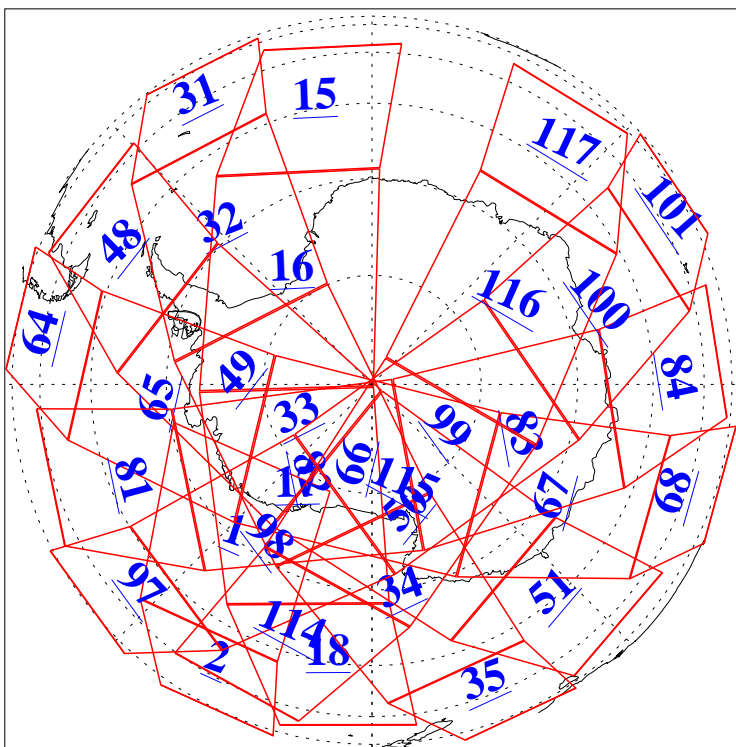

L1B Availability  
AMSU Granules: 240  
HSB Granules: 0  
AIRS Granules: 240

16 Jul 2010  
DoY 197  
Aqua Day 2995  
Granules: 1 to 120

Granules: 121 to 240

Legend: AMSU Available, HSB Available, AIRS Available

L1B Availability  
AMSU Granules: 240  
HSB Granules: 0  
AIRS Granules: 240

16 Jul 2010  
DoY 197  
Aqua Day 2995

Ascending Granules

Descending Granules

Legend: AMSU Available, HSB Available, AIRS Available

L1B Availability  
 AMSU Granules: 240  
 HSB Granules: 0  
 AIRS Granules: 240

16 Jul 2010  
 DoY 197  
 Aqua Day 2995

Northern Hemisphere Granules

Southern Hemisphere Granules

Legend: AMSU Available, ~~HSB Available~~, ~~AIRS Available~~