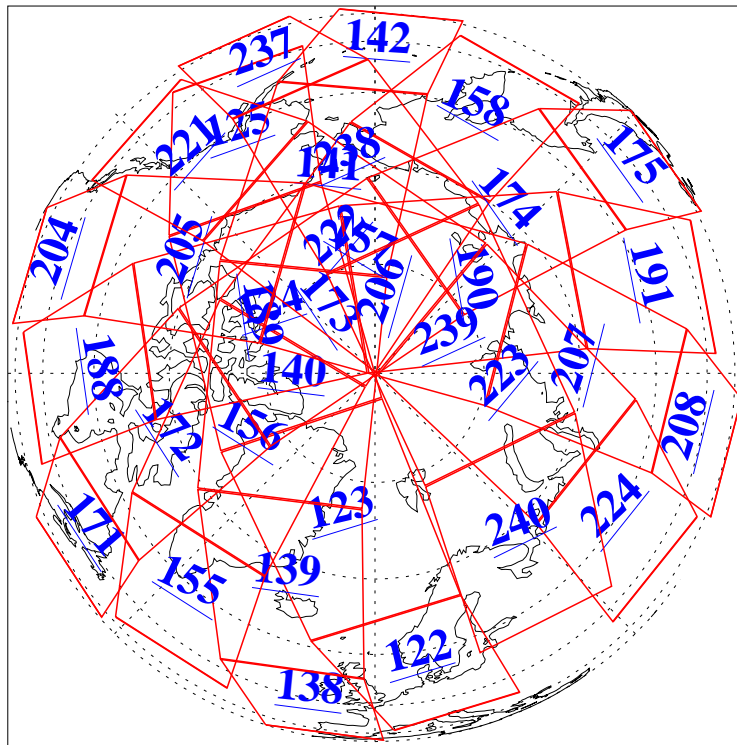

L1B Availability  
AMSU Granules: 240  
HSB Granules: 0  
AIRS Granules: 240

16 Jul 2010  
DoY 197  
Aqua Day 2995  
Granules: 1 to 120

Granules: 121 to 240

Legend: AMSU Available, HSB Available, AIRS Available

L1B Availability  
AMSU Granules: 240  
HSB Granules: 0  
AIRS Granules: 240

16 Jul 2010  
DoY 197  
Aqua Day 2995

Ascending Granules

Descending Granules

Legend: AMSU Available, HSB Available, AIRS Available

L1B Availability  
 AMSU Granules: 240  
 HSB Granules: 0  
 AIRS Granules: 240

16 Jul 2010  
 DoY 197  
 Aqua Day 2995

Northern Hemisphere Granules

Southern Hemisphere Granules

Legend: AMSU Available, ~~HSB Available~~, ~~AIRS Available~~