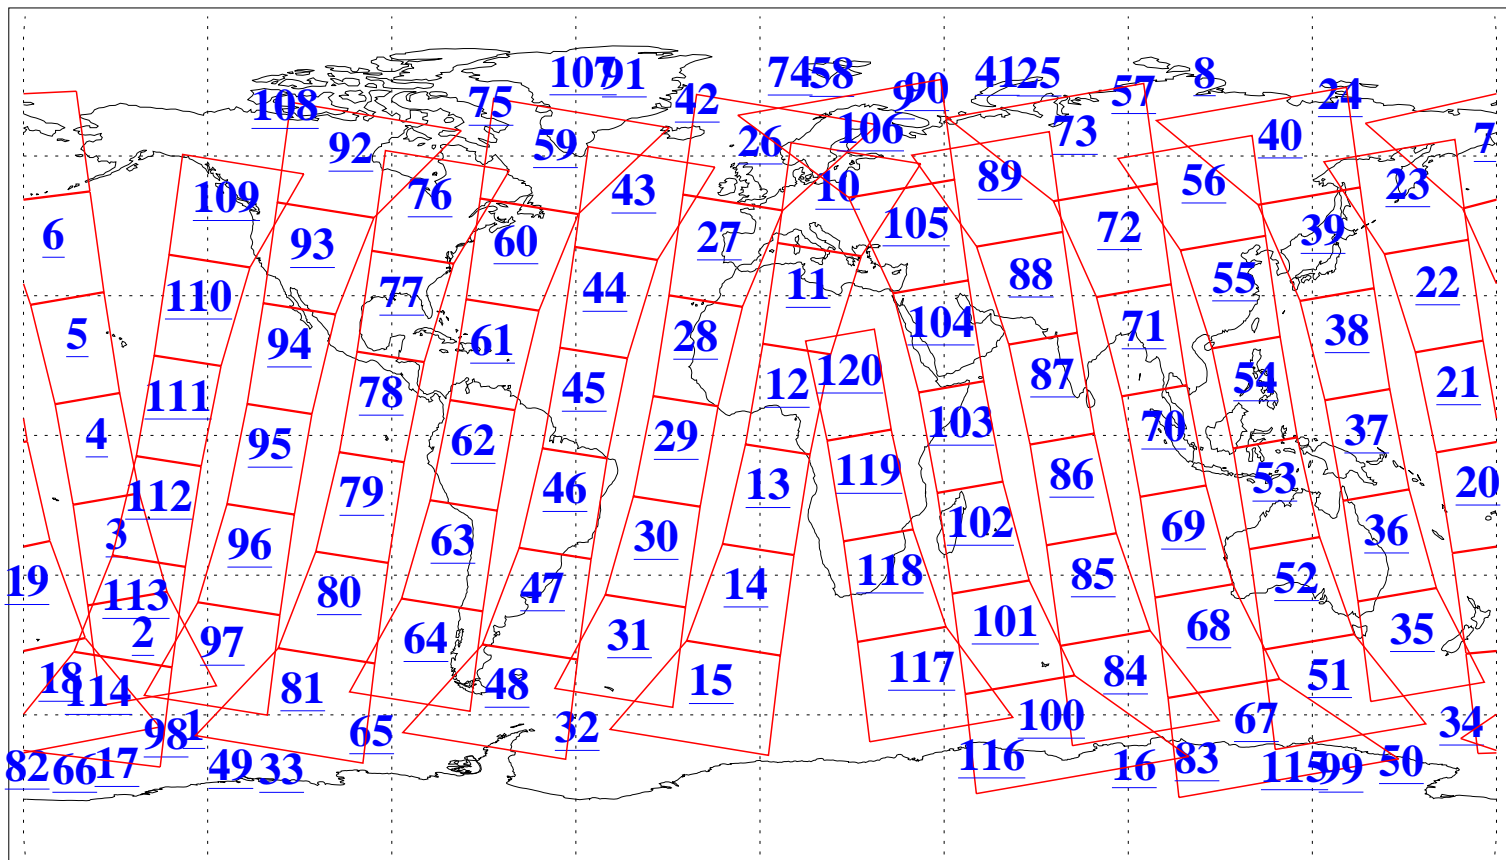

L1B Availability  
AMSU Granules: 240  
HSB Granules: 0  
AIRS Granules: 240

16 Jul 2010  
DoY 197  
Aqua Day 2995  
Granules: 1 to 120

Granules: 121 to 240

Legend: AMSU Available, HSB Available, AIRS Available

L1B Availability  
AMSU Granules: 240  
HSB Granules: 0  
AIRS Granules: 240

16 Jul 2010  
DoY 197  
Aqua Day 2995

Ascending Granules

Descending Granules

Legend: AMSU Available, HSB Available, AIRS Available

L1B Availability  
 AMSU Granules: 240  
 HSB Granules: 0  
 AIRS Granules: 240

16 Jul 2010  
 DoY 197  
 Aqua Day 2995

Northern Hemisphere Granules

Southern Hemisphere Granules

Legend: AMSU Available, ~~HSB Available~~, ~~AIRS Available~~