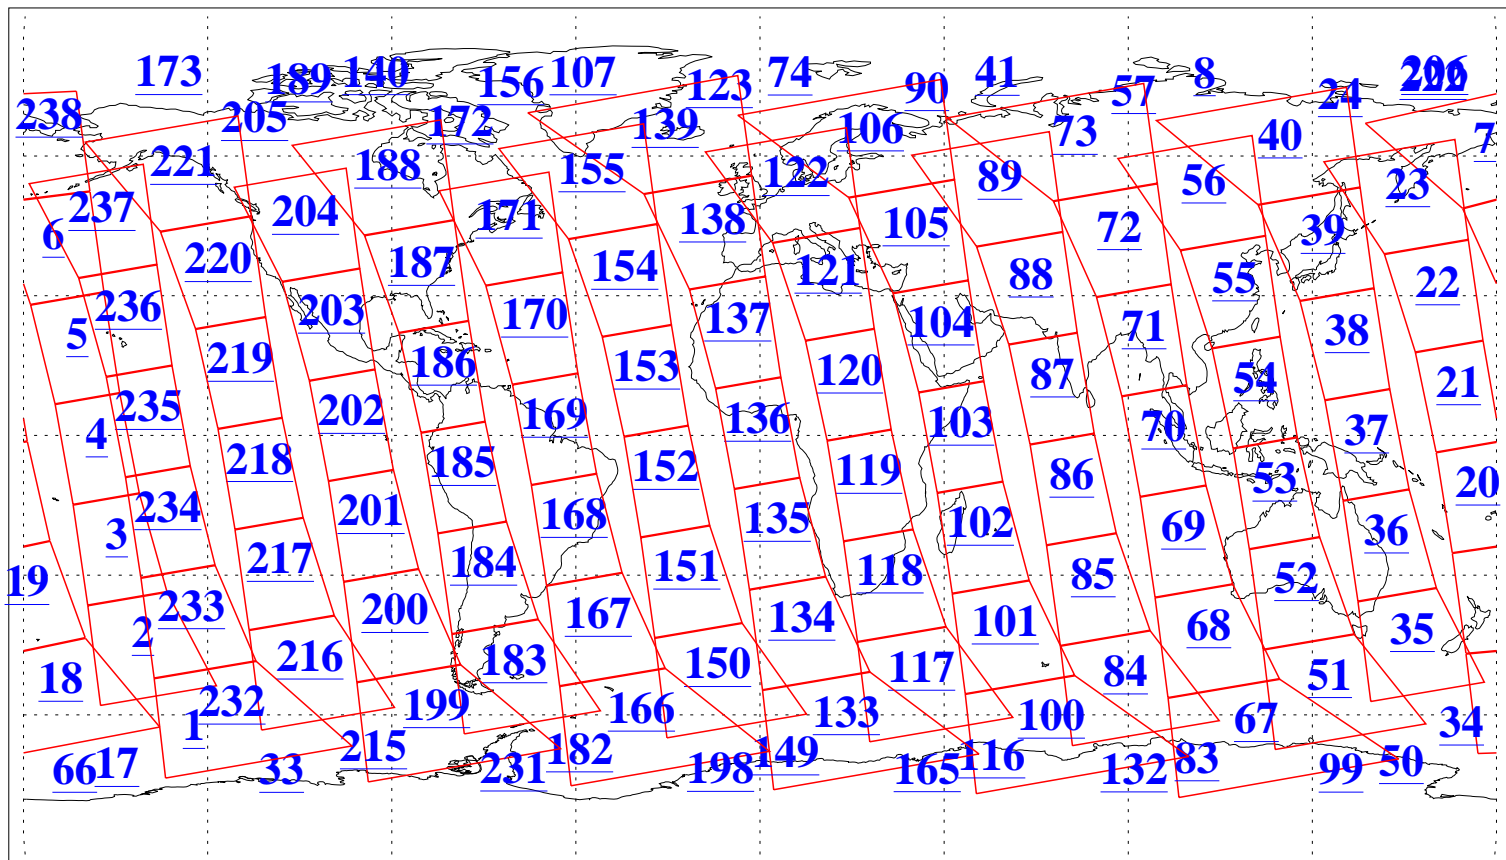

L1B Availability  
AMSU Granules: 240  
HSB Granules: 0  
AIRS Granules: 240

16 Jul 2010  
DoY 197  
Aqua Day 2995  
Granules: 1 to 120

Granules: 121 to 240

Legend: AMSU Available, HSB Available, AIRS Available

L1B Availability  
AMSU Granules: 240  
HSB Granules: 0  
AIRS Granules: 240

16 Jul 2010  
DoY 197  
Aqua Day 2995

Ascending Granules

Descending Granules

Legend: AMSU Available, HSB Available, AIRS Available

L1B Availability  
 AMSU Granules: 240  
 HSB Granules: 0  
 AIRS Granules: 240

16 Jul 2010  
 DoY 197  
 Aqua Day 2995

Northern Hemisphere Granules

Southern Hemisphere Granules

Legend: AMSU Available, ~~HSB Available~~, ~~AIRS Available~~