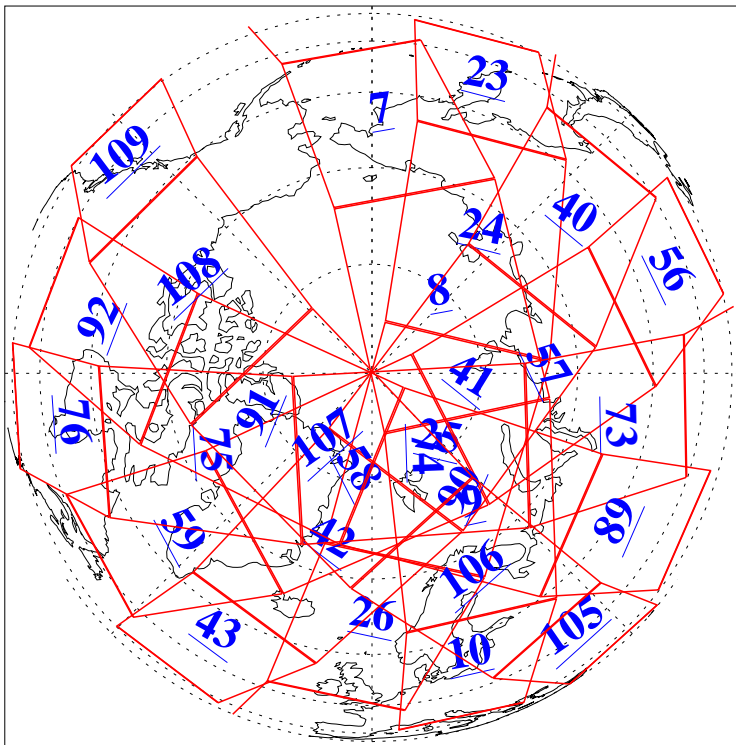

L1B Availability  
AMSU Granules: 240  
HSB Granules: 0  
AIRS Granules: 240

16 Jul 2010  
DoY 197  
Aqua Day 2995  
Granules: 1 to 120

Granules: 121 to 240

Legend: AMSU Available, HSB Available, AIRS Available

L1B Availability  
AMSU Granules: 240  
HSB Granules: 0  
AIRS Granules: 240

16 Jul 2010  
DoY 197  
Aqua Day 2995

Ascending Granules

Descending Granules

Legend: AMSU Available, HSB Available, AIRS Available

L1B Availability  
 AMSU Granules: 240  
 HSB Granules: 0  
 AIRS Granules: 240

16 Jul 2010  
 DoY 197  
 Aqua Day 2995

Northern Hemisphere Granules

Southern Hemisphere Granules

Legend: AMSU Available, ~~HSB Available~~, ~~AIRS Available~~