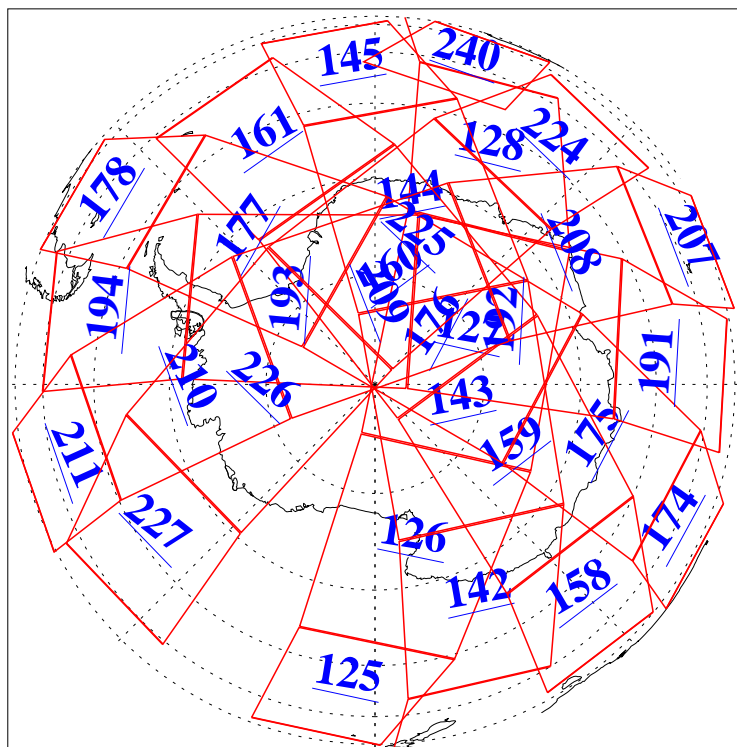

L1B Availability
AMSU Granules: 240
HSB Granules: 0
AIRS Granules: 240

13 Jul 2010
DoY 194
Aqua Day 2992
Granules: 1 to 120

Granules: 121 to 240

Legend: AMSU Available, HSB Available, AIRS Available

L1B Availability
AMSU Granules: 240
HSB Granules: 0
AIRS Granules: 240

13 Jul 2010
DoY 194
Aqua Day 2992

Ascending Granules

Descending Granules

Legend: AMSU Available, HSB Available, AIRS Available

L1B Availability
 AMSU Granules: 240
 HSB Granules: 0
 AIRS Granules: 240

13 Jul 2010
 DoY 194
 Aqua Day 2992

Northern Hemisphere Granules

Southern Hemisphere Granules

Legend: AMSU Available, HSB Available, AIRS Available