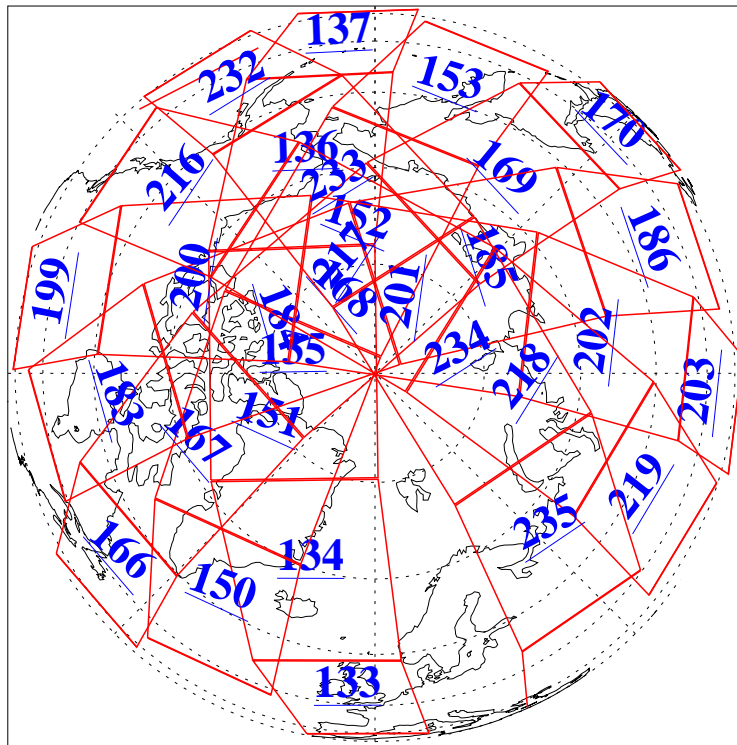

L1B Availability
AMSU Granules: 240
HSB Granules: 0
AIRS Granules: 240

13 Jul 2010
DoY 194
Aqua Day 2992
Granules: 1 to 120

Granules: 121 to 240

Legend: AMSU Available, HSB Available, AIRS Available

L1B Availability
AMSU Granules: 240
HSB Granules: 0
AIRS Granules: 240

13 Jul 2010
DoY 194
Aqua Day 2992

Ascending Granules

Descending Granules

Legend: AMSU Available, HSB Available, AIRS Available

L1B Availability
 AMSU Granules: 240
 HSB Granules: 0
 AIRS Granules: 240

13 Jul 2010
 DoY 194
 Aqua Day 2992

Northern Hemisphere Granules

Southern Hemisphere Granules

Legend: AMSU Available, HSB Available, AIRS Available