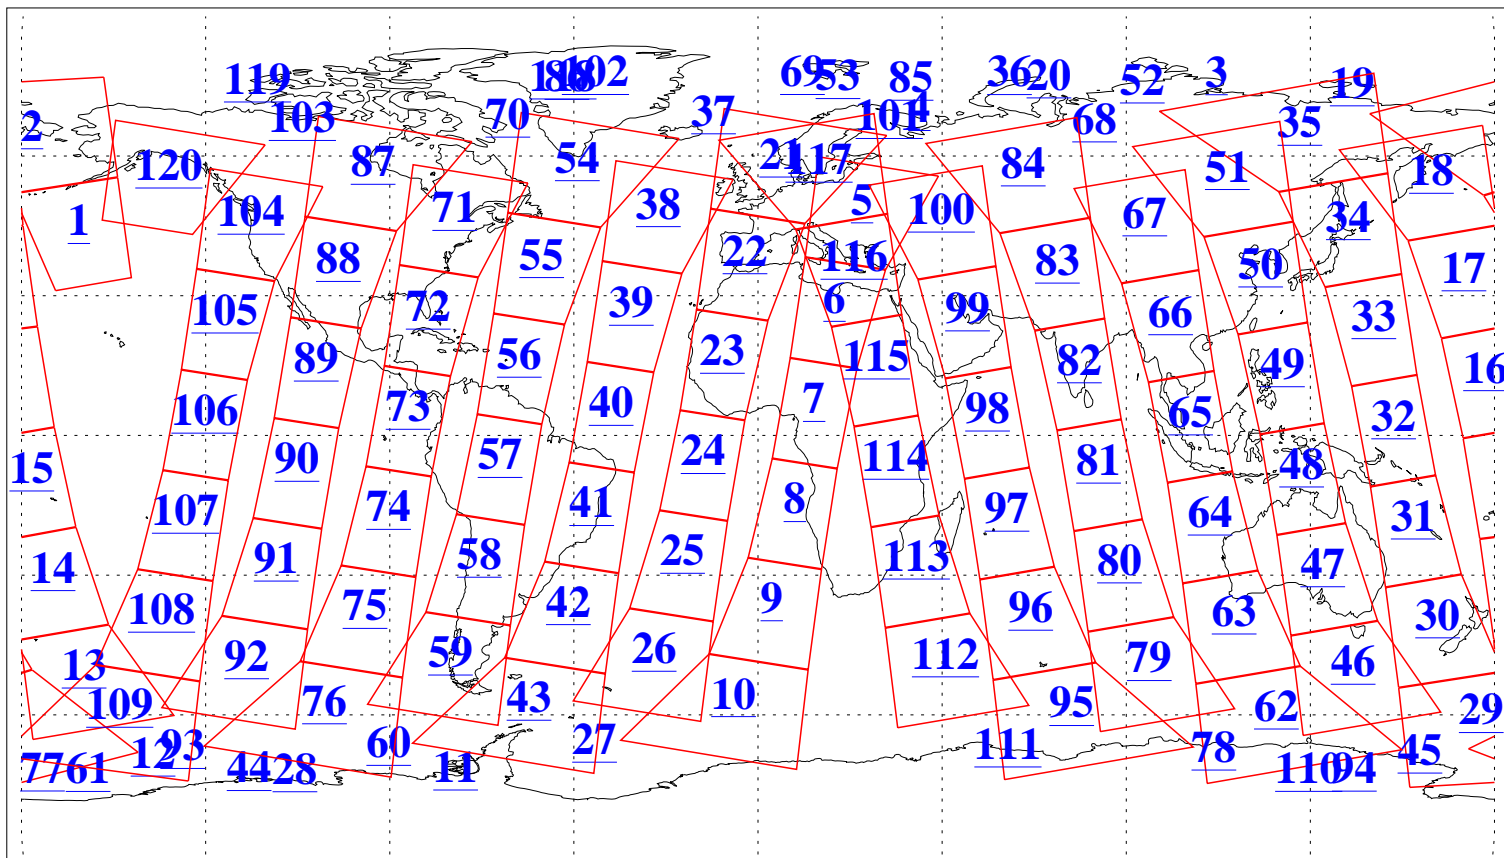

L1B Availability
AMSU Granules: 240
HSB Granules: 0
AIRS Granules: 240

13 Jul 2010
DoY 194
Aqua Day 2992
Granules: 1 to 120

Granules: 121 to 240

Legend: AMSU Available, HSB Available, AIRS Available

L1B Availability
AMSU Granules: 240
HSB Granules: 0
AIRS Granules: 240

13 Jul 2010
DoY 194
Aqua Day 2992

Ascending Granules

Descending Granules

Legend: AMSU Available, HSB Available, AIRS Available

L1B Availability
 AMSU Granules: 240
 HSB Granules: 0
 AIRS Granules: 240

13 Jul 2010
 DoY 194
 Aqua Day 2992

Northern Hemisphere Granules

Southern Hemisphere Granules

Legend: AMSU Available, HSB Available, AIRS Available