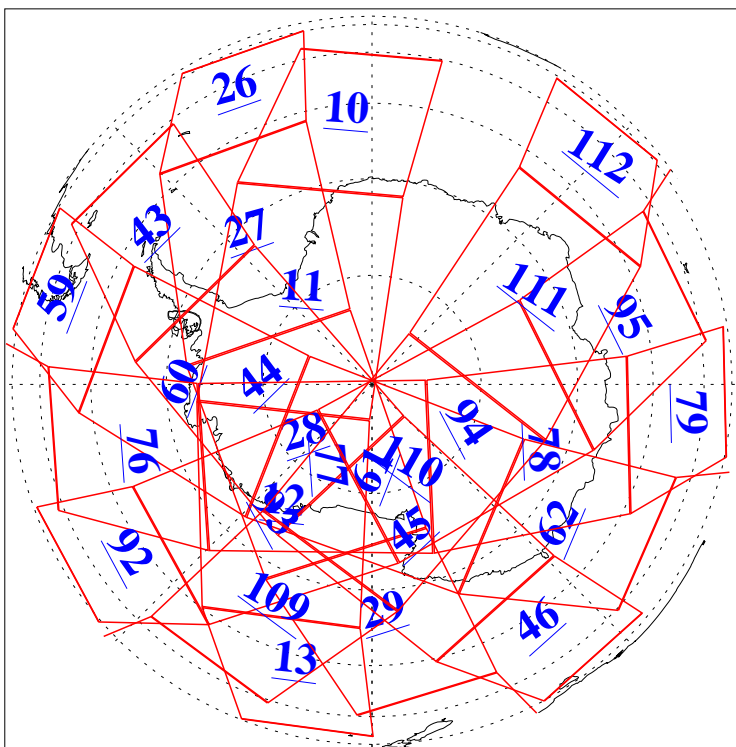

L1B Availability
AMSU Granules: 240
HSB Granules: 0
AIRS Granules: 240

13 Jul 2010
DoY 194
Aqua Day 2992
Granules: 1 to 120

Granules: 121 to 240

Legend: AMSU Available, HSB Available, AIRS Available

L1B Availability
AMSU Granules: 240
HSB Granules: 0
AIRS Granules: 240

13 Jul 2010
DoY 194
Aqua Day 2992

Ascending Granules

Descending Granules

Legend: AMSU Available, HSB Available, AIRS Available

L1B Availability
 AMSU Granules: 240
 HSB Granules: 0
 AIRS Granules: 240

13 Jul 2010
 DoY 194
 Aqua Day 2992

Northern Hemisphere Granules

Southern Hemisphere Granules

Legend: AMSU Available, HSB Available, AIRS Available