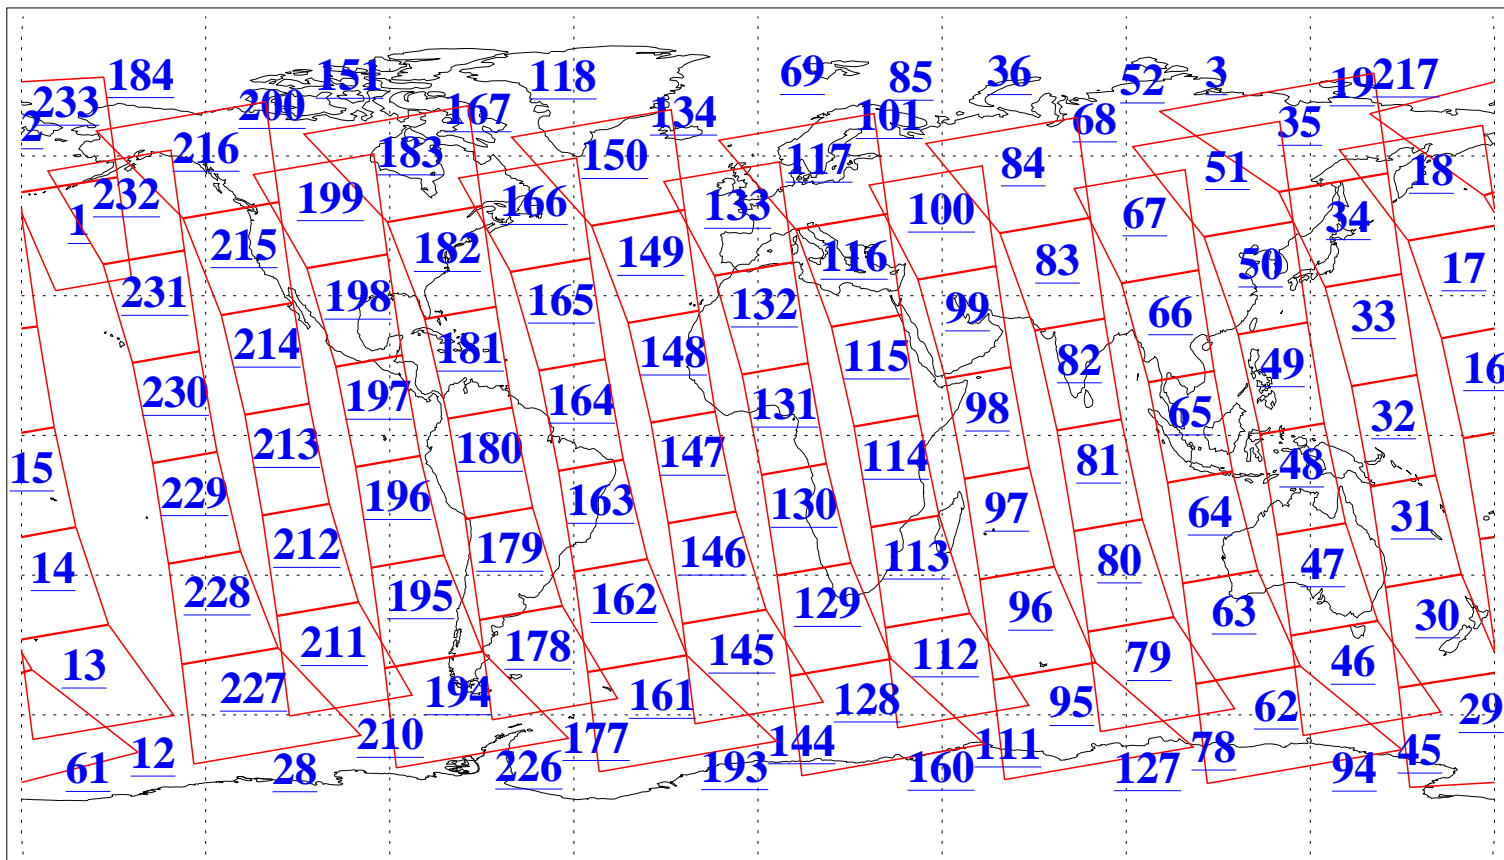

L1B Availability
AMSU Granules: 240
HSB Granules: 0
AIRS Granules: 240

13 Jul 2010
DoY 194
Aqua Day 2992
Granules: 1 to 120

Granules: 121 to 240

Legend: AMSU Available, HSB Available, AIRS Available

L1B Availability
AMSU Granules: 240
HSB Granules: 0
AIRS Granules: 240

13 Jul 2010
DoY 194
Aqua Day 2992

Ascending Granules

Descending Granules

Legend: AMSU Available, HSB Available, AIRS Available

L1B Availability
 AMSU Granules: 240
 HSB Granules: 0
 AIRS Granules: 240

13 Jul 2010
 DoY 194
 Aqua Day 2992

Northern Hemisphere Granules

Southern Hemisphere Granules

Legend: AMSU Available, HSB Available, AIRS Available