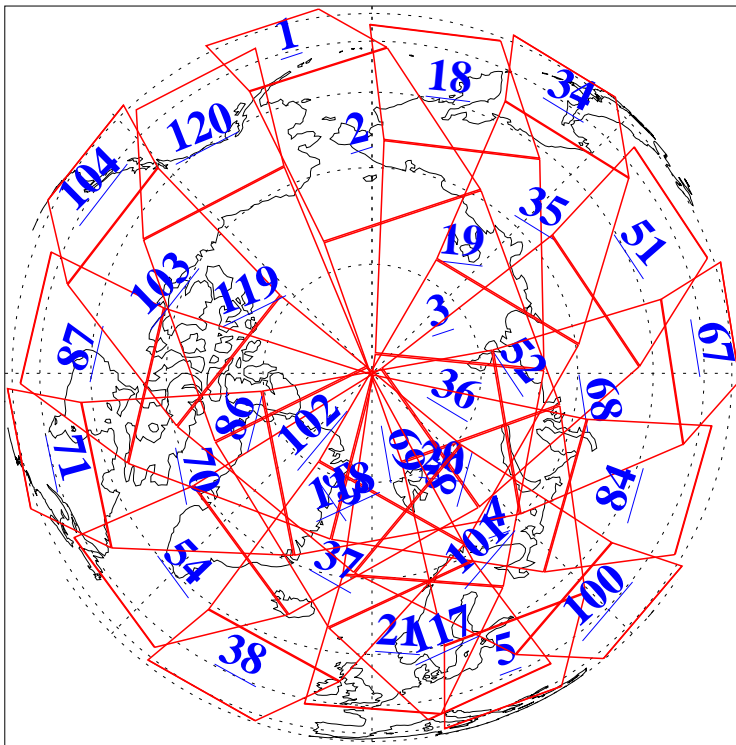

L1B Availability
AMSU Granules: 240
HSB Granules: 0
AIRS Granules: 240

13 Jul 2010
DoY 194
Aqua Day 2992
Granules: 1 to 120

Granules: 121 to 240

Legend: AMSU Available, HSB Available, AIRS Available

L1B Availability
AMSU Granules: 240
HSB Granules: 0
AIRS Granules: 240

13 Jul 2010
DoY 194
Aqua Day 2992

Ascending Granules

Descending Granules

Legend: AMSU Available, HSB Available, AIRS Available

L1B Availability
 AMSU Granules: 240
 HSB Granules: 0
 AIRS Granules: 240

13 Jul 2010
 DoY 194
 Aqua Day 2992

Northern Hemisphere Granules

Southern Hemisphere Granules

Legend: AMSU Available, HSB Available, AIRS Available