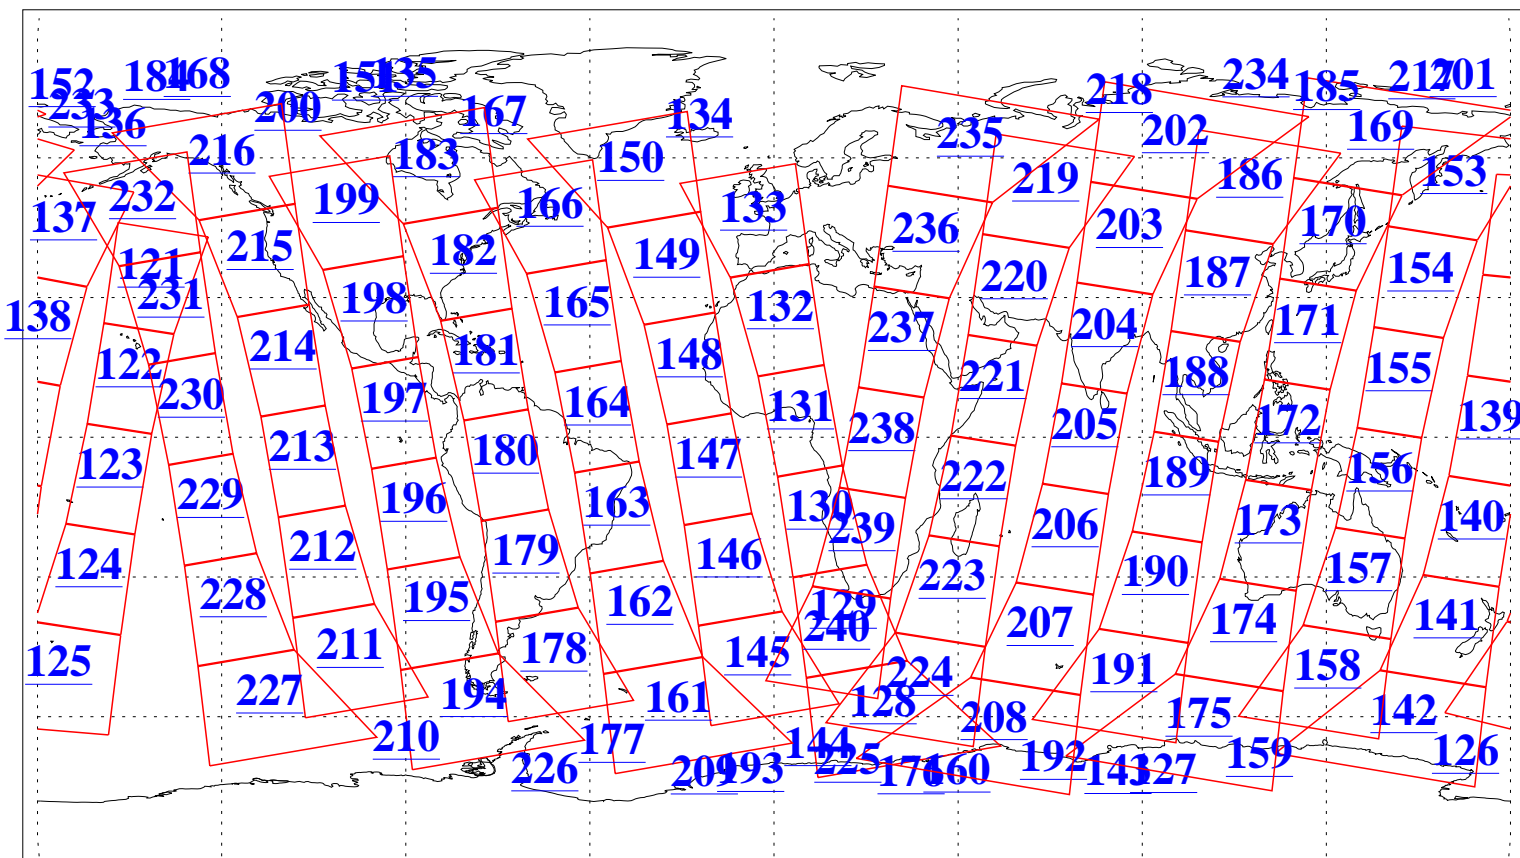

L1B Availability
AMSU Granules: 240
HSB Granules: 0
AIRS Granules: 240

13 Jul 2010
DoY 194
Aqua Day 2992
Granules: 1 to 120

Granules: 121 to 240

Legend: AMSU Available, HSB Available, AIRS Available

L1B Availability
AMSU Granules: 240
HSB Granules: 0
AIRS Granules: 240

13 Jul 2010
DoY 194
Aqua Day 2992

Ascending Granules

Descending Granules

Legend: AMSU Available, HSB Available, AIRS Available

L1B Availability
 AMSU Granules: 240
 HSB Granules: 0
 AIRS Granules: 240

13 Jul 2010
 DoY 194
 Aqua Day 2992

Northern Hemisphere Granules

Southern Hemisphere Granules

Legend: AMSU Available, HSB Available, AIRS Available