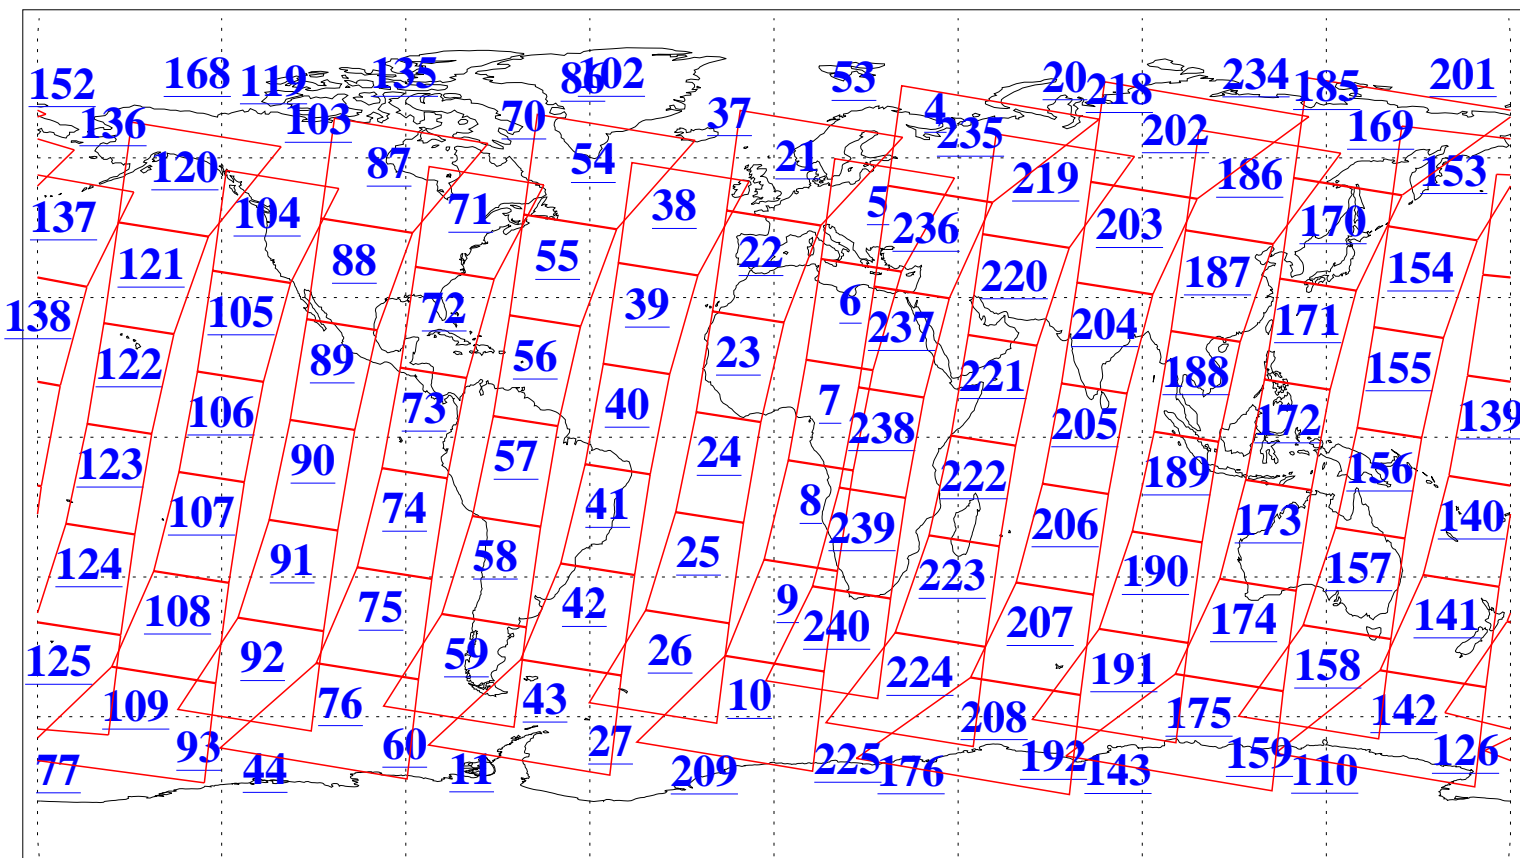

L1B Availability
AMSU Granules: 240
HSB Granules: 0
AIRS Granules: 240

13 Jul 2010
DoY 194
Aqua Day 2992
Granules: 1 to 120

Granules: 121 to 240

Legend: AMSU Available, HSB Available, AIRS Available

L1B Availability
AMSU Granules: 240
HSB Granules: 0
AIRS Granules: 240

13 Jul 2010
DoY 194
Aqua Day 2992

Ascending Granules

Descending Granules

Legend: AMSU Available, HSB Available, AIRS Available

L1B Availability
 AMSU Granules: 240
 HSB Granules: 0
 AIRS Granules: 240

13 Jul 2010
 DoY 194
 Aqua Day 2992

Northern Hemisphere Granules

Southern Hemisphere Granules

Legend: AMSU Available, HSB Available, AIRS Available