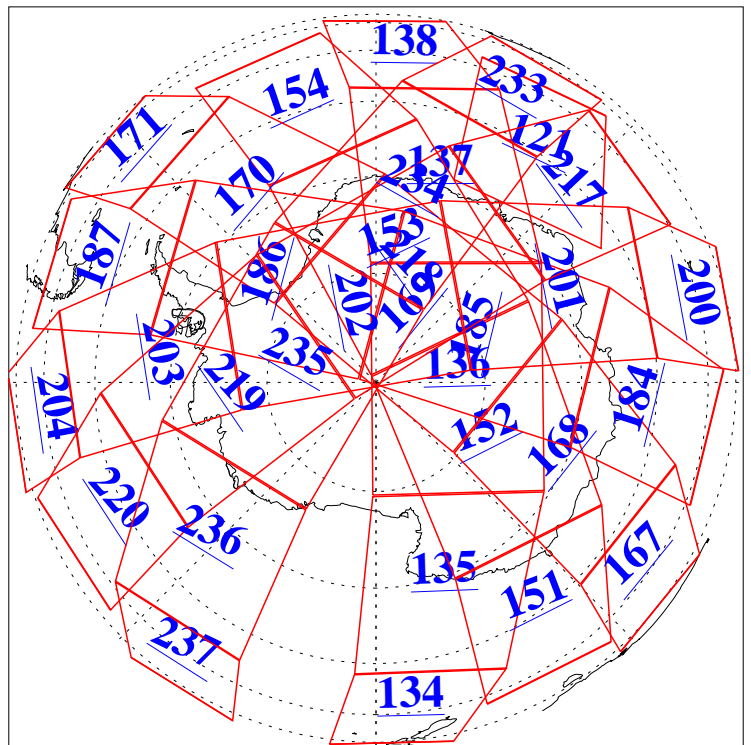

L1B Availability
AMSU Granules: 240
HSB Granules: 0
AIRS Granules: 240

12 Jul 2010
DoY 193
Aqua Day 2991
Granules: 1 to 120

Granules: 121 to 240

Legend: AMSU Available, HSB Available, AIRS Available

L1B Availability
AMSU Granules: 240
HSB Granules: 0
AIRS Granules: 240

12 Jul 2010
DoY 193
Aqua Day 2991

Ascending Granules

Descending Granules

Legend: AMSU Available, HSB Available, AIRS Available

L1B Availability
 AMSU Granules: 240
 HSB Granules: 0
 AIRS Granules: 240

12 Jul 2010
 DoY 193
 Aqua Day 2991

Northern Hemisphere Granules

Southern Hemisphere Granules

Legend: AMSU Available, HSB Available, AIRS Available