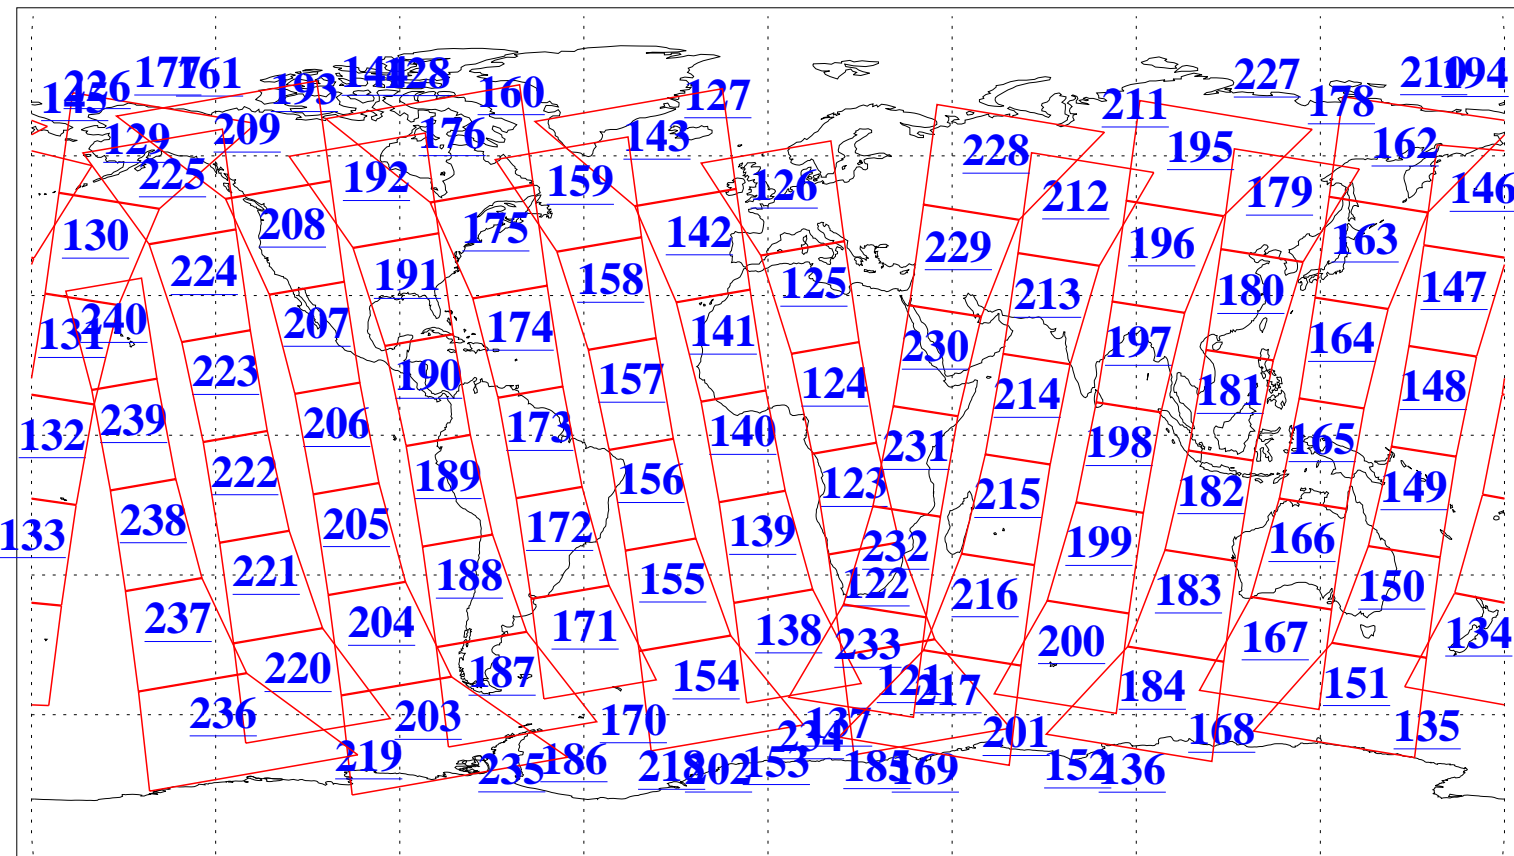

L1B Availability
AMSU Granules: 240
HSB Granules: 0
AIRS Granules: 240

12 Jul 2010
DoY 193
Aqua Day 2991
Granules: 1 to 120

Granules: 121 to 240

Legend: AMSU Available, HSB Available, AIRS Available

L1B Availability
AMSU Granules: 240
HSB Granules: 0
AIRS Granules: 240

12 Jul 2010
DoY 193
Aqua Day 2991

Ascending Granules

Descending Granules

Legend: AMSU Available, HSB Available, AIRS Available

L1B Availability
 AMSU Granules: 240
 HSB Granules: 0
 AIRS Granules: 240

12 Jul 2010
 DoY 193
 Aqua Day 2991

Northern Hemisphere Granules

Southern Hemisphere Granules

Legend: AMSU Available, HSB Available, AIRS Available