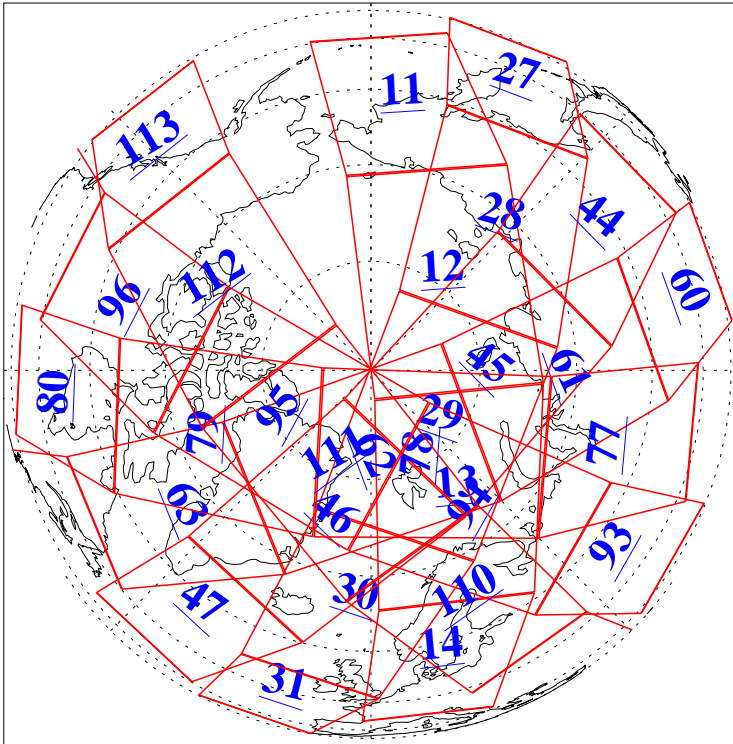

L1B Availability
AMSU Granules: 240
HSB Granules: 0
AIRS Granules: 240

12 Jul 2010
DoY 193
Aqua Day 2991
Granules: 1 to 120

Granules: 121 to 240

Legend: AMSU Available, HSB Available, AIRS Available

L1B Availability
AMSU Granules: 240
HSB Granules: 0
AIRS Granules: 240

12 Jul 2010
DoY 193
Aqua Day 2991

Ascending Granules

Descending Granules

Legend: AMSU Available, HSB Available, AIRS Available

L1B Availability
 AMSU Granules: 240
 HSB Granules: 0
 AIRS Granules: 240

12 Jul 2010
 DoY 193
 Aqua Day 2991

Northern Hemisphere Granules

Southern Hemisphere Granules

Legend: AMSU Available, HSB Available, AIRS Available