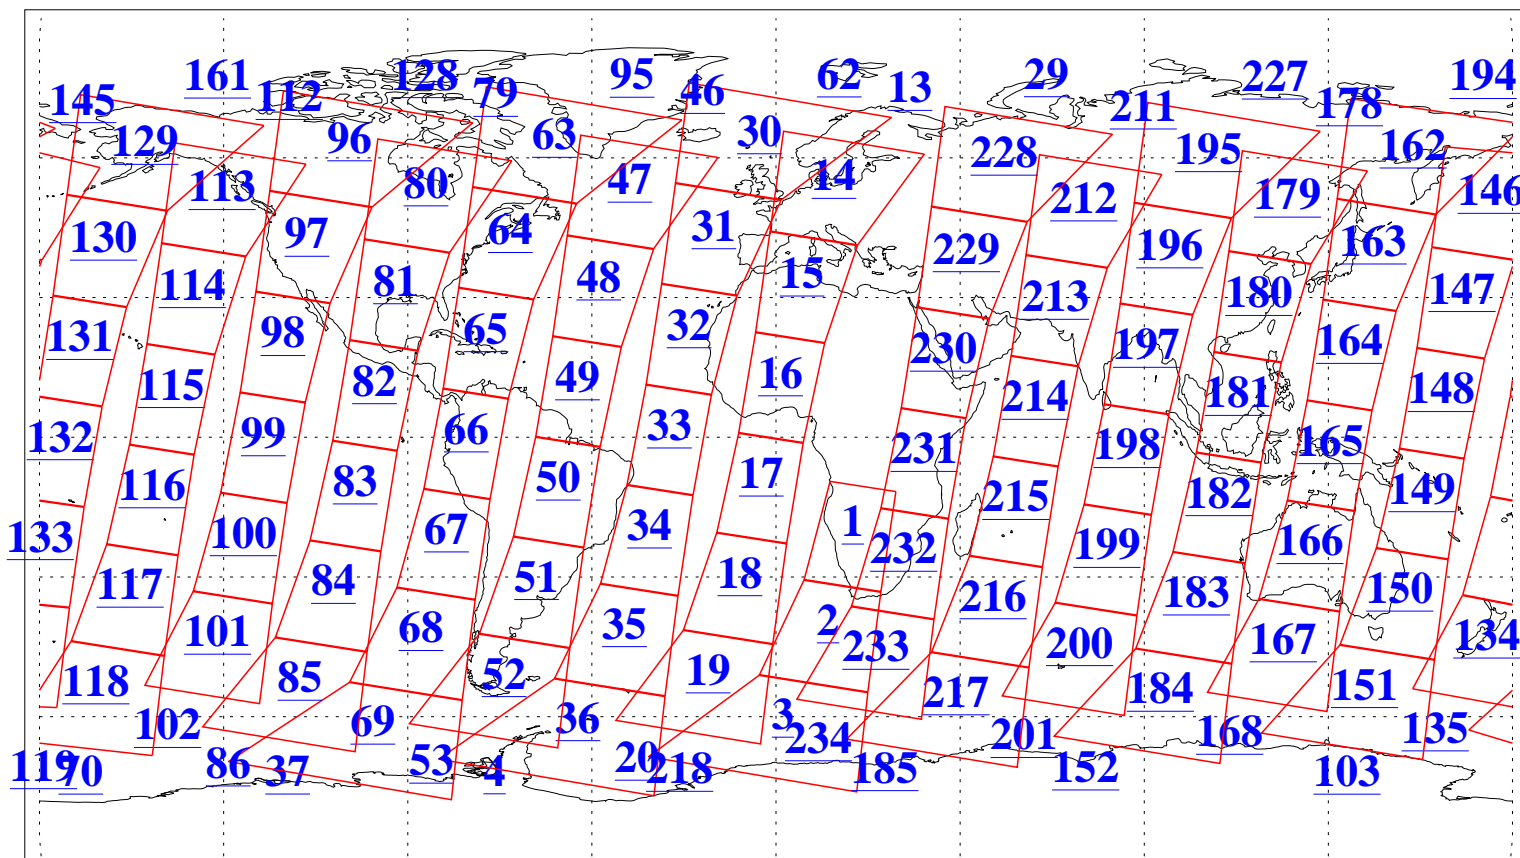

L1B Availability
AMSU Granules: 240
HSB Granules: 0
AIRS Granules: 240

12 Jul 2010
DoY 193
Aqua Day 2991
Granules: 1 to 120

Granules: 121 to 240

Legend: AMSU Available, HSB Available, AIRS Available

L1B Availability
AMSU Granules: 240
HSB Granules: 0
AIRS Granules: 240

12 Jul 2010
DoY 193
Aqua Day 2991

Ascending Granules

Descending Granules

Legend: AMSU Available, HSB Available, AIRS Available

L1B Availability
 AMSU Granules: 240
 HSB Granules: 0
 AIRS Granules: 240

12 Jul 2010
 DoY 193
 Aqua Day 2991

Northern Hemisphere Granules

Southern Hemisphere Granules

Legend: AMSU Available, HSB Available, AIRS Available