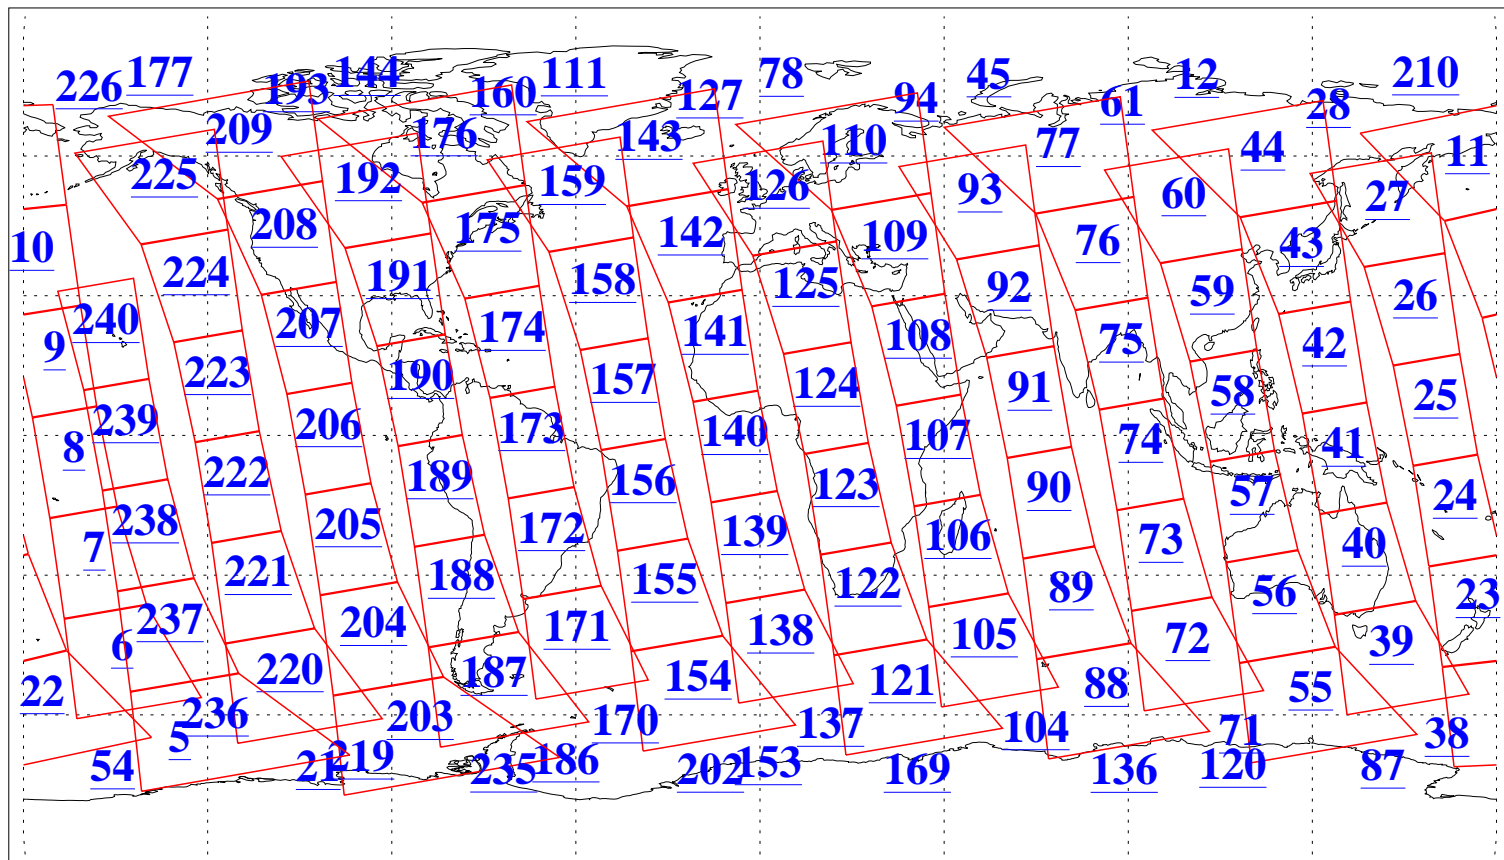

L1B Availability
AMSU Granules: 240
HSB Granules: 0
AIRS Granules: 240

12 Jul 2010
DoY 193
Aqua Day 2991
Granules: 1 to 120

Granules: 121 to 240

Legend: AMSU Available, HSB Available, AIRS Available

L1B Availability
AMSU Granules: 240
HSB Granules: 0
AIRS Granules: 240

12 Jul 2010
DoY 193
Aqua Day 2991

Ascending Granules

Descending Granules

Legend: AMSU Available, HSB Available, AIRS Available

L1B Availability
 AMSU Granules: 240
 HSB Granules: 0
 AIRS Granules: 240

12 Jul 2010
 DoY 193
 Aqua Day 2991

Northern Hemisphere Granules

Southern Hemisphere Granules

Legend: AMSU Available, HSB Available, AIRS Available