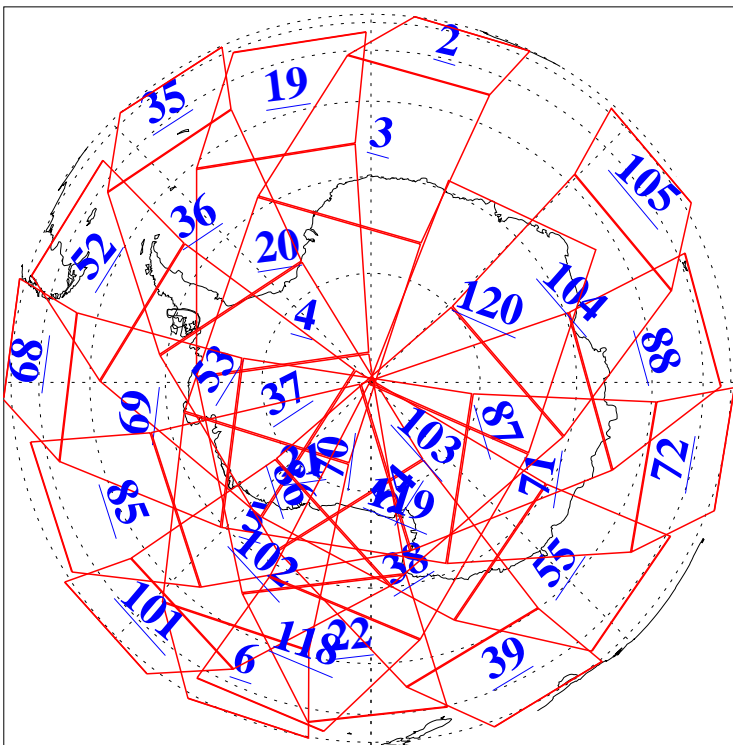

L1B Availability
AMSU Granules: 240
HSB Granules: 0
AIRS Granules: 240

12 Jul 2010
DoY 193
Aqua Day 2991
Granules: 1 to 120

Granules: 121 to 240

Legend: AMSU Available, HSB Available, AIRS Available

L1B Availability
AMSU Granules: 240
HSB Granules: 0
AIRS Granules: 240

12 Jul 2010
DoY 193
Aqua Day 2991

Ascending Granules

Descending Granules

Legend: AMSU Available, HSB Available, AIRS Available

L1B Availability
 AMSU Granules: 240
 HSB Granules: 0
 AIRS Granules: 240

12 Jul 2010
 DoY 193
 Aqua Day 2991

Northern Hemisphere Granules

Southern Hemisphere Granules

Legend: AMSU Available, HSB Available, AIRS Available