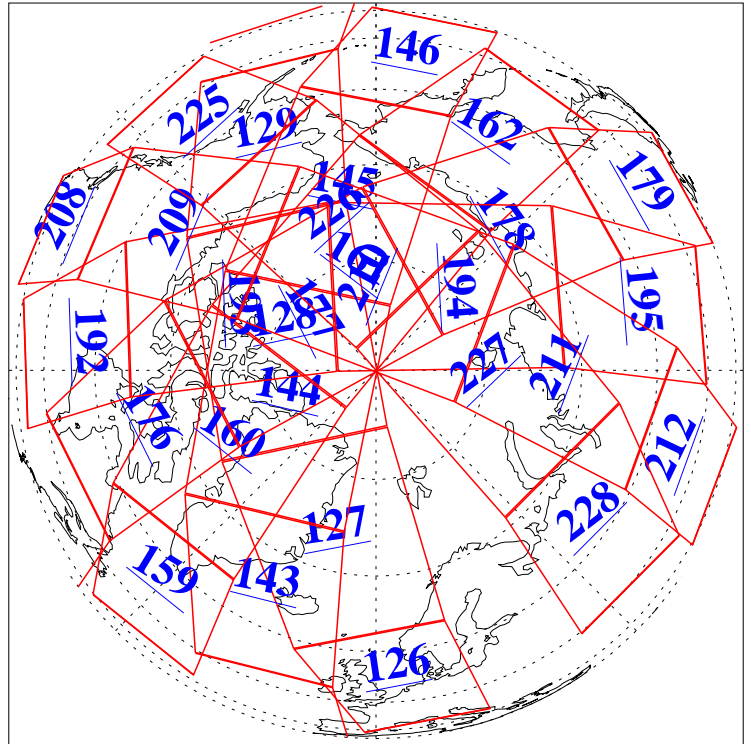

L1B Availability
AMSU Granules: 240
HSB Granules: 0
AIRS Granules: 240

12 Jul 2010
DoY 193
Aqua Day 2991
Granules: 1 to 120

Granules: 121 to 240

Legend: AMSU Available, HSB Available, AIRS Available

L1B Availability
AMSU Granules: 240
HSB Granules: 0
AIRS Granules: 240

12 Jul 2010
DoY 193
Aqua Day 2991

Ascending Granules

Descending Granules

Legend: AMSU Available, HSB Available, AIRS Available

L1B Availability
 AMSU Granules: 240
 HSB Granules: 0
 AIRS Granules: 240

12 Jul 2010
 DoY 193
 Aqua Day 2991

Northern Hemisphere Granules

Southern Hemisphere Granules

Legend: AMSU Available, HSB Available, AIRS Available