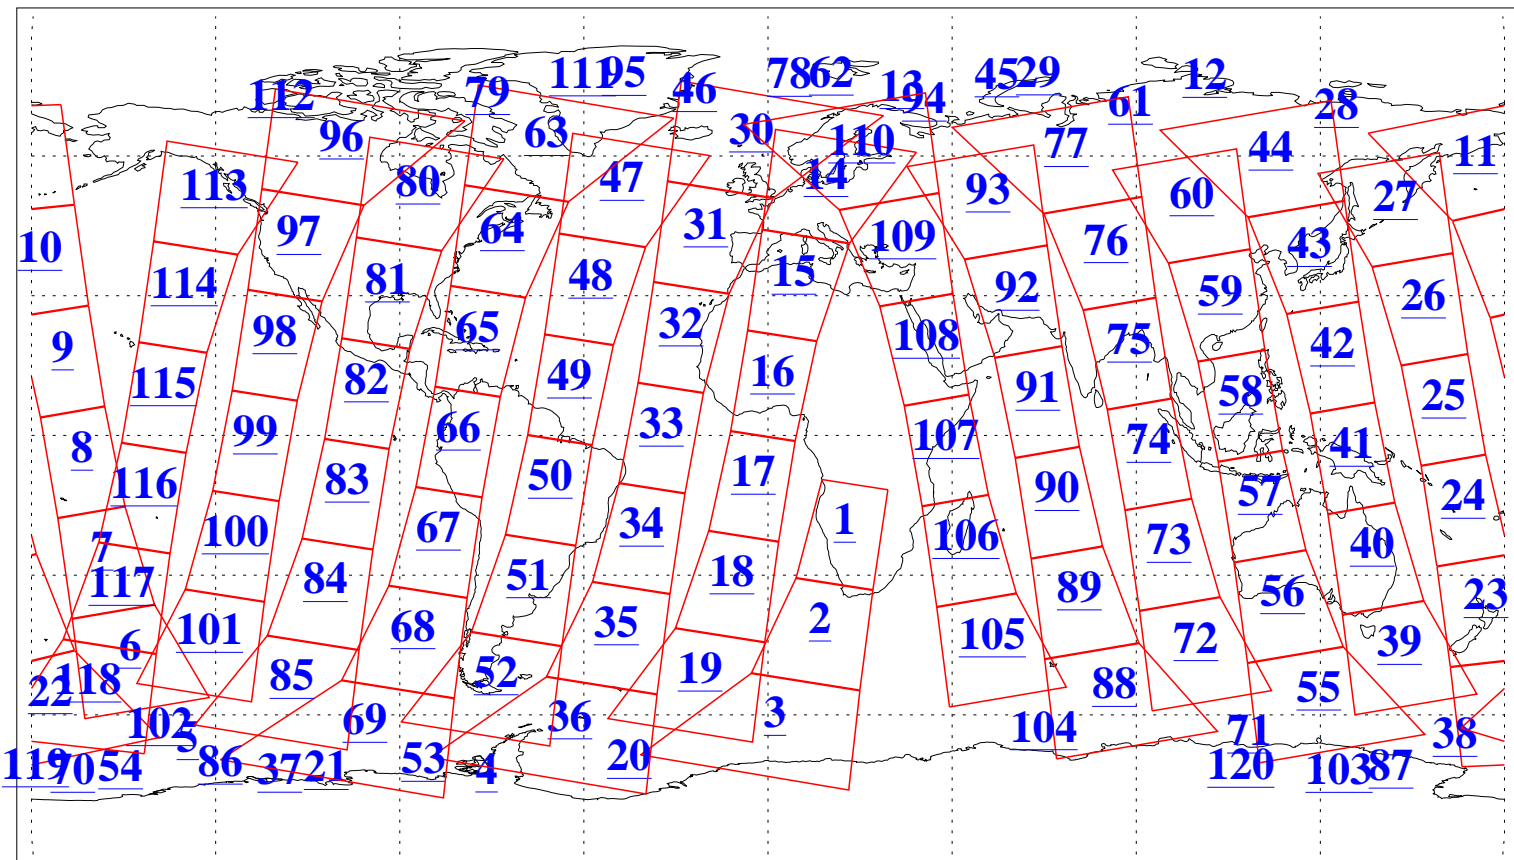

L1B Availability
AMSU Granules: 240
HSB Granules: 0
AIRS Granules: 240

12 Jul 2010
DoY 193
Aqua Day 2991
Granules: 1 to 120

Granules: 121 to 240

Legend: AMSU Available, HSB Available, AIRS Available

L1B Availability
AMSU Granules: 240
HSB Granules: 0
AIRS Granules: 240

12 Jul 2010
DoY 193
Aqua Day 2991

Ascending Granules

Descending Granules

Legend: AMSU Available, HSB Available, AIRS Available

L1B Availability
 AMSU Granules: 240
 HSB Granules: 0
 AIRS Granules: 240

12 Jul 2010
 DoY 193
 Aqua Day 2991

Northern Hemisphere Granules

Southern Hemisphere Granules

Legend: AMSU Available, HSB Available, AIRS Available