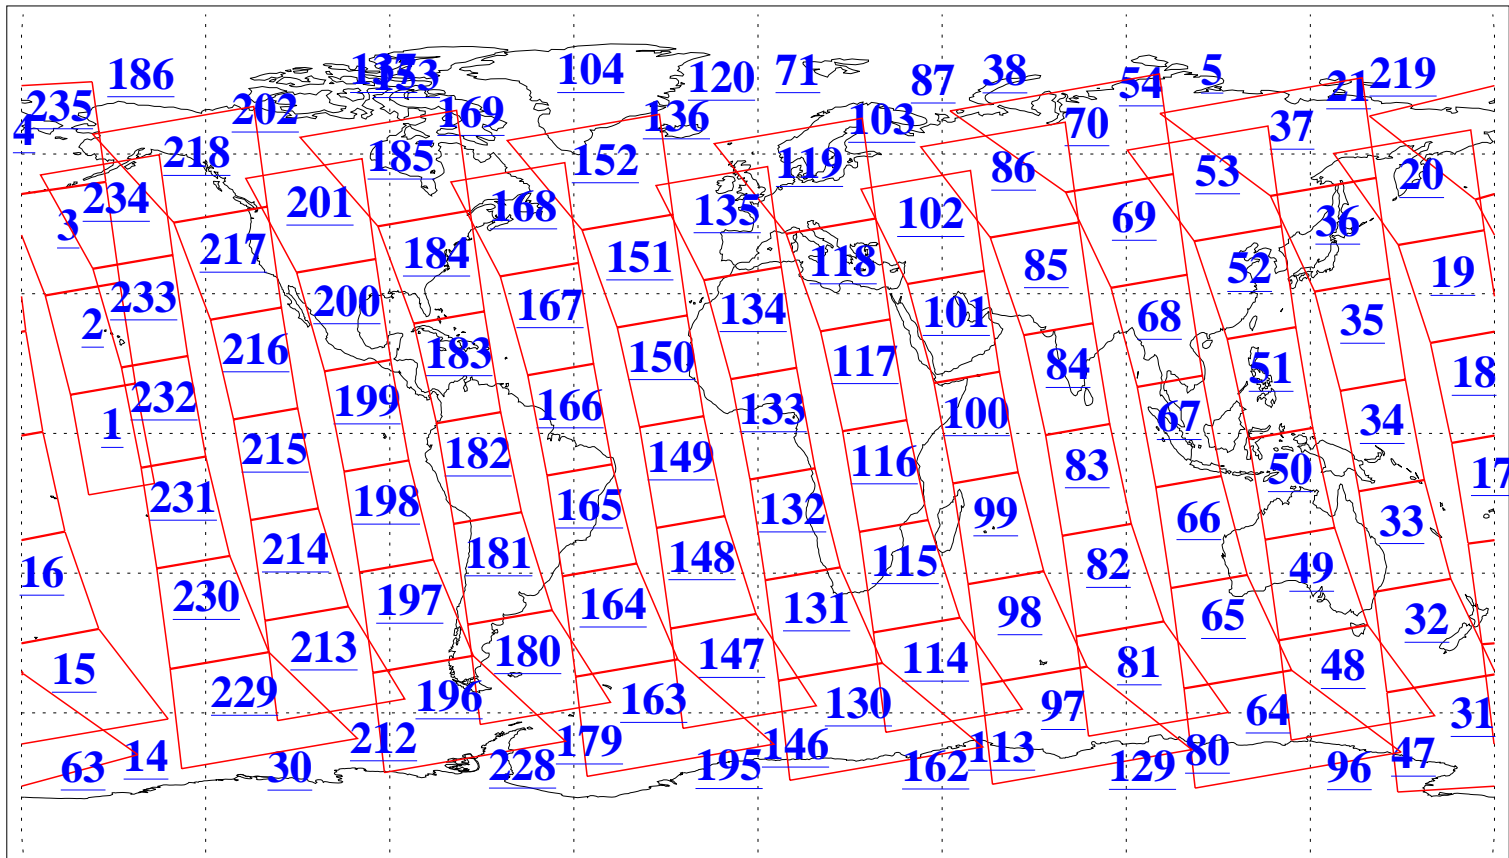

L1B Availability  
AMSU Granules: 240  
HSB Granules: 0  
AIRS Granules: 240

11 Jul 2010  
DoY 192  
Aqua Day 2990  
Granules: 1 to 120

Granules: 121 to 240

Legend: AMSU Available, HSB Available, AIRS Available

L1B Availability  
AMSU Granules: 240  
HSB Granules: 0  
AIRS Granules: 240

11 Jul 2010  
DoY 192  
Aqua Day 2990

Ascending Granules

Descending Granules

Legend: AMSU Available, HSB Available, AIRS Available

L1B Availability  
 AMSU Granules: 240  
 HSB Granules: 0  
 AIRS Granules: 240

11 Jul 2010  
 DoY 192  
 Aqua Day 2990

Northern Hemisphere Granules

Southern Hemisphere Granules

Legend: AMSU Available, HSB Available, AIRS Available