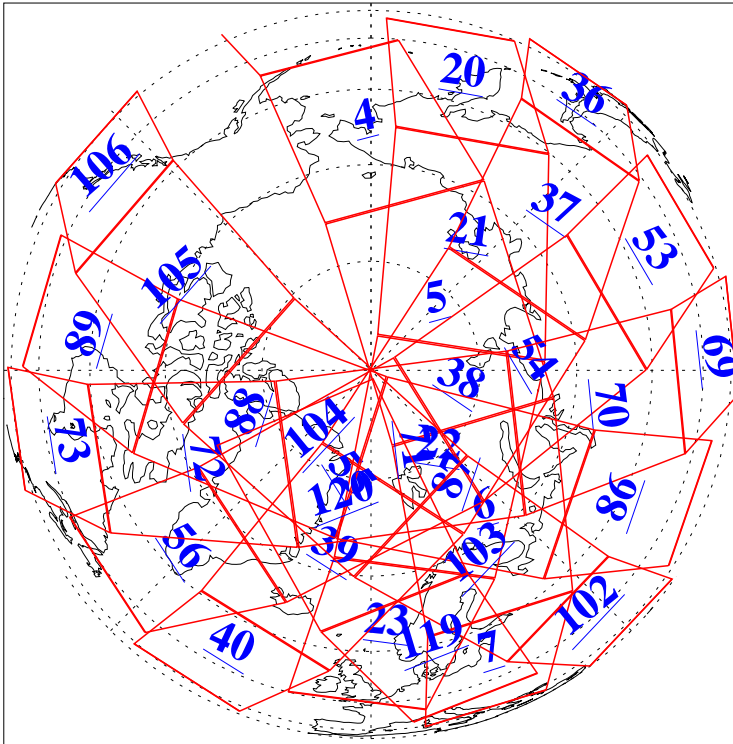

L1B Availability  
AMSU Granules: 240  
HSB Granules: 0  
AIRS Granules: 240

11 Jul 2010  
DoY 192  
Aqua Day 2990  
Granules: 1 to 120

Granules: 121 to 240

Legend: AMSU Available, HSB Available, AIRS Available

L1B Availability  
AMSU Granules: 240  
HSB Granules: 0  
AIRS Granules: 240

11 Jul 2010  
DoY 192  
Aqua Day 2990

Ascending Granules

Descending Granules

Legend: AMSU Available, HSB Available, AIRS Available

L1B Availability  
 AMSU Granules: 240  
 HSB Granules: 0  
 AIRS Granules: 240

11 Jul 2010  
 DoY 192  
 Aqua Day 2990

Northern Hemisphere Granules

Southern Hemisphere Granules

Legend: AMSU Available, HSB Available, AIRS Available