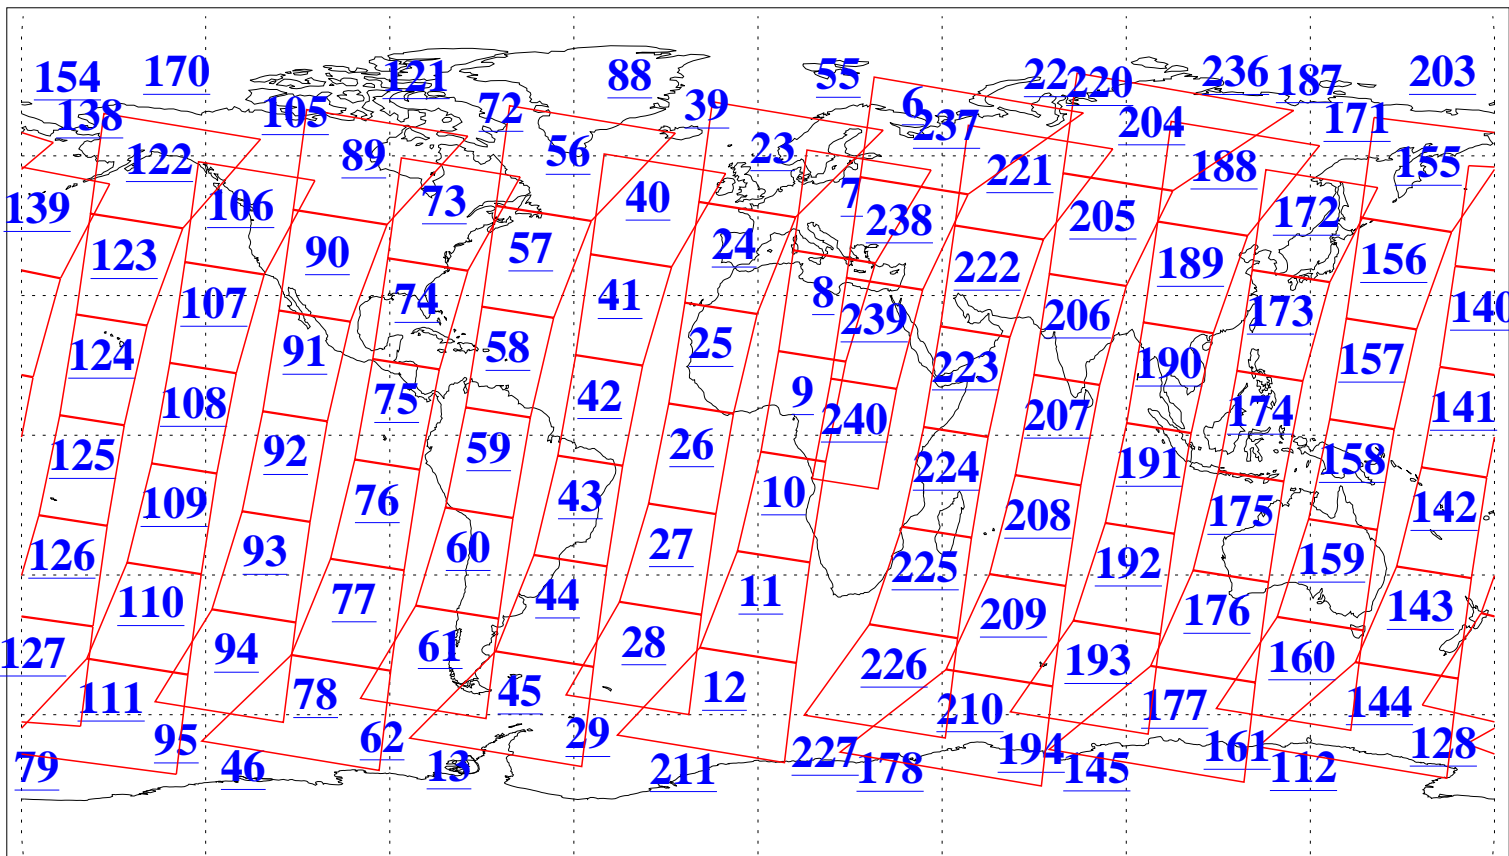

L1B Availability  
AMSU Granules: 240  
HSB Granules: 0  
AIRS Granules: 240

11 Jul 2010  
DoY 192  
Aqua Day 2990  
Granules: 1 to 120

Granules: 121 to 240

Legend: AMSU Available, HSB Available, AIRS Available

L1B Availability  
AMSU Granules: 240  
HSB Granules: 0  
AIRS Granules: 240

11 Jul 2010  
DoY 192  
Aqua Day 2990

Ascending Granules

Descending Granules

Legend: AMSU Available, HSB Available, AIRS Available

L1B Availability  
 AMSU Granules: 240  
 HSB Granules: 0  
 AIRS Granules: 240

11 Jul 2010  
 DoY 192  
 Aqua Day 2990

Northern Hemisphere Granules

Southern Hemisphere Granules

Legend: AMSU Available, HSB Available, AIRS Available