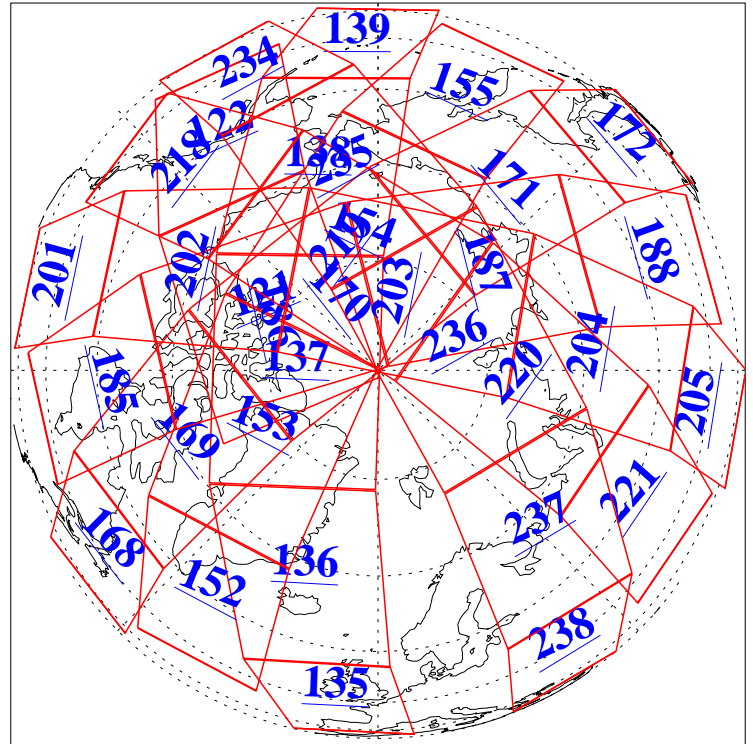

L1B Availability  
AMSU Granules: 240  
HSB Granules: 0  
AIRS Granules: 240

11 Jul 2010  
DoY 192  
Aqua Day 2990  
Granules: 1 to 120

Granules: 121 to 240

Legend: AMSU Available, HSB Available, AIRS Available

L1B Availability  
AMSU Granules: 240  
HSB Granules: 0  
AIRS Granules: 240

11 Jul 2010  
DoY 192  
Aqua Day 2990

Ascending Granules

Descending Granules

Legend: AMSU Available, HSB Available, AIRS Available

L1B Availability  
 AMSU Granules: 240  
 HSB Granules: 0  
 AIRS Granules: 240

11 Jul 2010  
 DoY 192  
 Aqua Day 2990

Northern Hemisphere Granules

Southern Hemisphere Granules

Legend: AMSU Available, HSB Available, AIRS Available