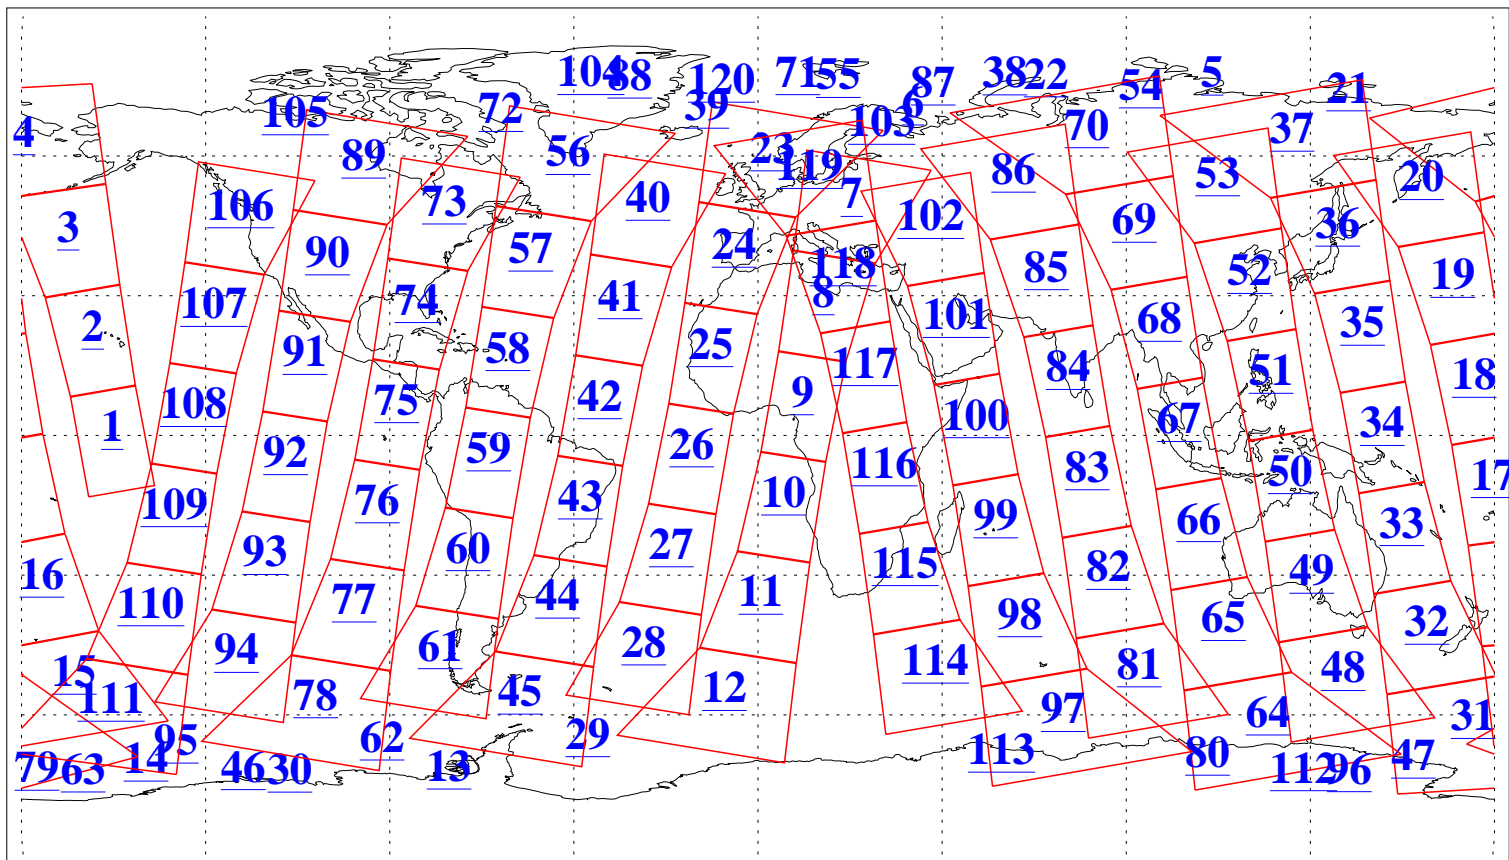

L1B Availability  
AMSU Granules: 240  
HSB Granules: 0  
AIRS Granules: 240

11 Jul 2010  
DoY 192  
Aqua Day 2990  
Granules: 1 to 120

Granules: 121 to 240

Legend: AMSU Available, HSB Available, AIRS Available

L1B Availability  
AMSU Granules: 240  
HSB Granules: 0  
AIRS Granules: 240

11 Jul 2010  
DoY 192  
Aqua Day 2990

Ascending Granules

Descending Granules

Legend: AMSU Available, HSB Available, AIRS Available

L1B Availability  
 AMSU Granules: 240  
 HSB Granules: 0  
 AIRS Granules: 240

11 Jul 2010  
 DoY 192  
 Aqua Day 2990

Northern Hemisphere Granules

Southern Hemisphere Granules

Legend: AMSU Available, HSB Available, AIRS Available