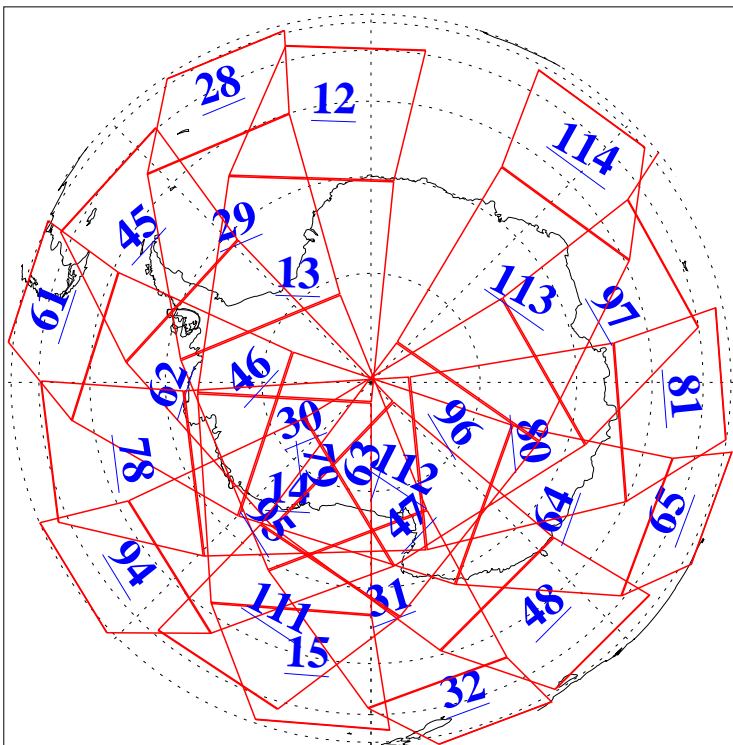

L1B Availability  
AMSU Granules: 240  
HSB Granules: 0  
AIRS Granules: 240

11 Jul 2010  
DoY 192  
Aqua Day 2990  
Granules: 1 to 120

Granules: 121 to 240

Legend: AMSU Available, HSB Available, AIRS Available

L1B Availability  
AMSU Granules: 240  
HSB Granules: 0  
AIRS Granules: 240

11 Jul 2010  
DoY 192  
Aqua Day 2990

Ascending Granules

Descending Granules

Legend: AMSU Available, HSB Available, AIRS Available

L1B Availability  
 AMSU Granules: 240  
 HSB Granules: 0  
 AIRS Granules: 240

11 Jul 2010  
 DoY 192  
 Aqua Day 2990

Northern Hemisphere Granules

Southern Hemisphere Granules

Legend: AMSU Available, HSB Available, AIRS Available