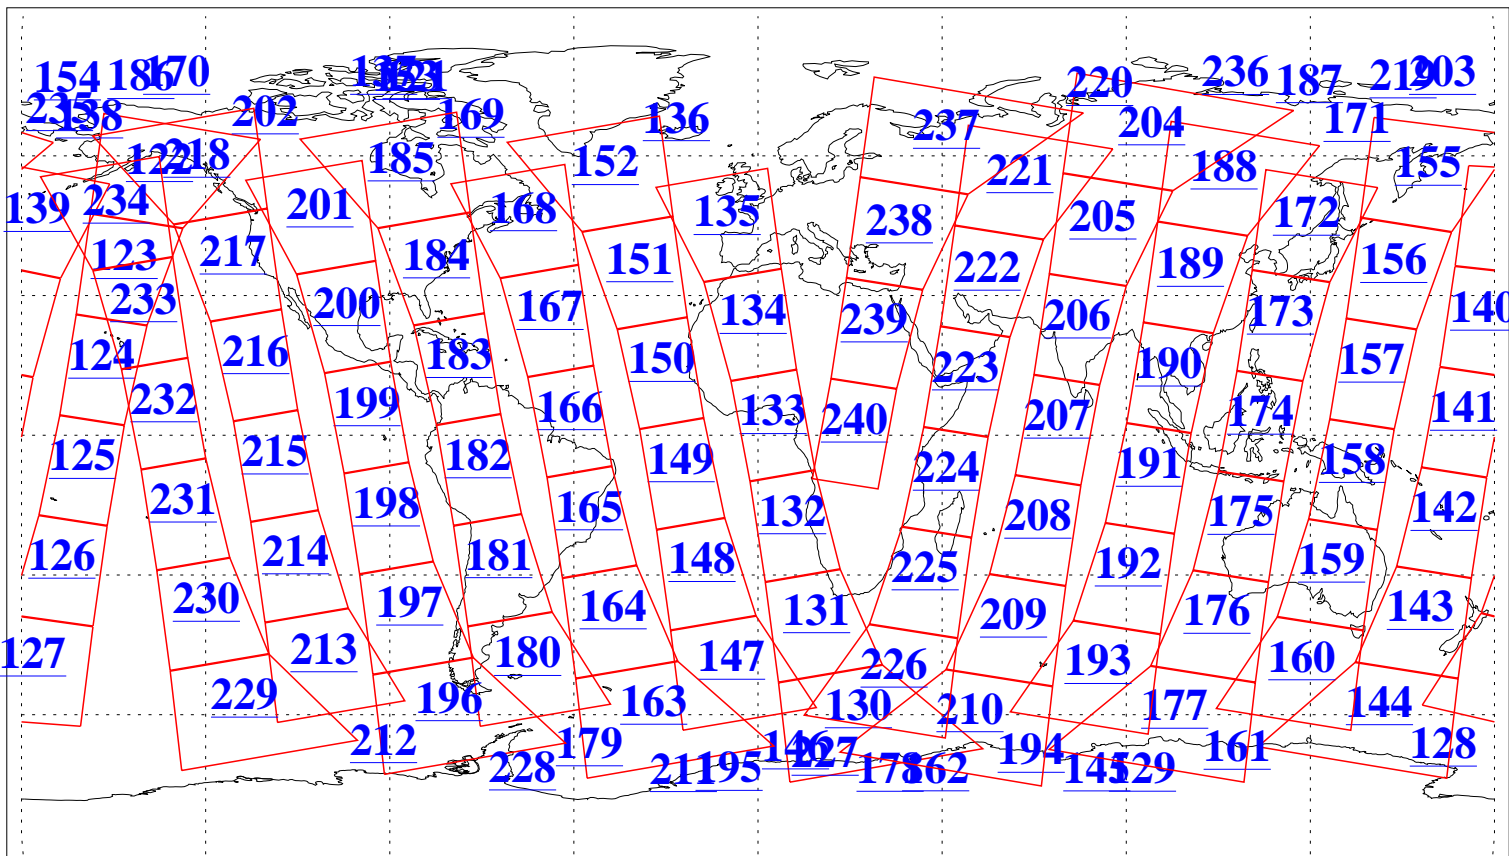

L1B Availability  
AMSU Granules: 240  
HSB Granules: 0  
AIRS Granules: 240

11 Jul 2010  
DoY 192  
Aqua Day 2990  
Granules: 1 to 120

Granules: 121 to 240

Legend: AMSU Available, HSB Available, AIRS Available

L1B Availability  
AMSU Granules: 240  
HSB Granules: 0  
AIRS Granules: 240

11 Jul 2010  
DoY 192  
Aqua Day 2990

Ascending Granules

Descending Granules

Legend: AMSU Available, HSB Available, AIRS Available

L1B Availability  
 AMSU Granules: 240  
 HSB Granules: 0  
 AIRS Granules: 240

11 Jul 2010  
 DoY 192  
 Aqua Day 2990

Northern Hemisphere Granules

Southern Hemisphere Granules

Legend: AMSU Available, HSB Available, AIRS Available