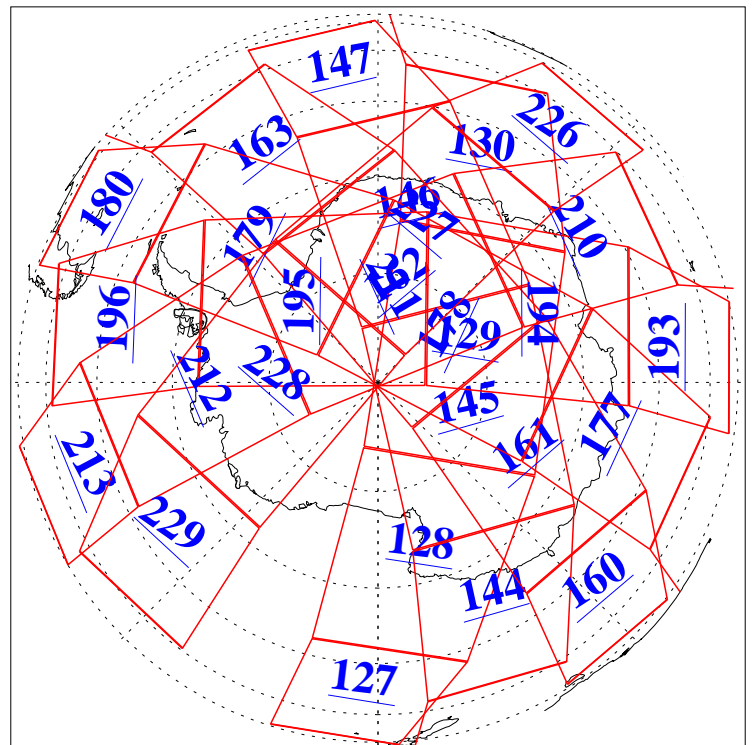

L1B Availability  
AMSU Granules: 240  
HSB Granules: 0  
AIRS Granules: 240

11 Jul 2010  
DoY 192  
Aqua Day 2990  
Granules: 1 to 120

Granules: 121 to 240

Legend: AMSU Available, HSB Available, AIRS Available

L1B Availability  
AMSU Granules: 240  
HSB Granules: 0  
AIRS Granules: 240

11 Jul 2010  
DoY 192  
Aqua Day 2990

Ascending Granules

Descending Granules

Legend: AMSU Available, HSB Available, AIRS Available

L1B Availability  
 AMSU Granules: 240  
 HSB Granules: 0  
 AIRS Granules: 240

11 Jul 2010  
 DoY 192  
 Aqua Day 2990

Northern Hemisphere Granules

Southern Hemisphere Granules

Legend: AMSU Available, HSB Available, AIRS Available