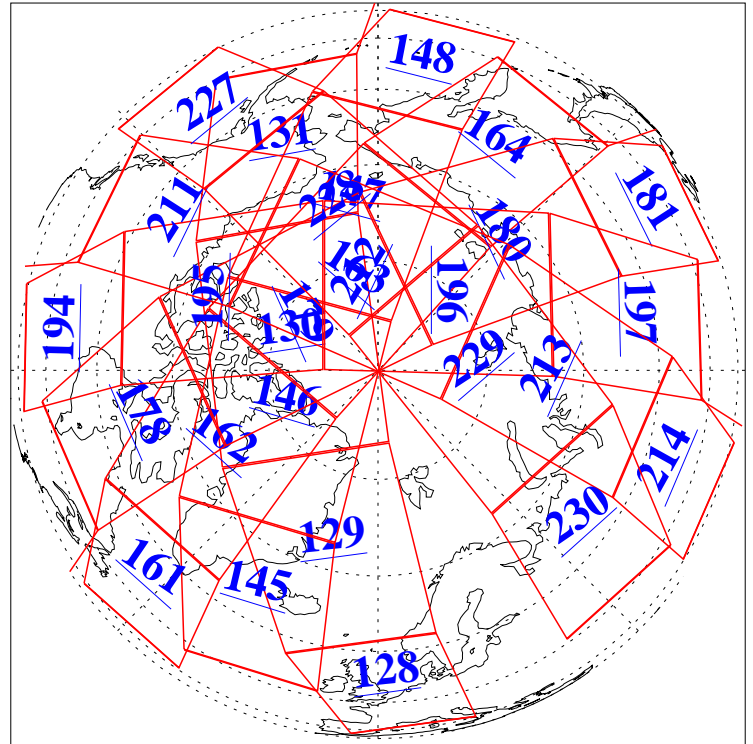

L1B Availability
AMSU Granules: 240
HSB Granules: 0
AIRS Granules: 240

10 Jul 2010
DoY 191
Aqua Day 2989
Granules: 1 to 120

Granules: 121 to 240

Legend: AMSU Available, HSB Available, AIRS Available

L1B Availability
AMSU Granules: 240
HSB Granules: 0
AIRS Granules: 240

10 Jul 2010
DoY 191
Aqua Day 2989

Ascending Granules

Descending Granules

Legend: AMSU Available, HSB Available, AIRS Available

L1B Availability
 AMSU Granules: 240
 HSB Granules: 0
 AIRS Granules: 240

10 Jul 2010
 DoY 191
 Aqua Day 2989

Northern Hemisphere Granules

Southern Hemisphere Granules

Legend: AMSU Available, HSB Available, AIRS Available