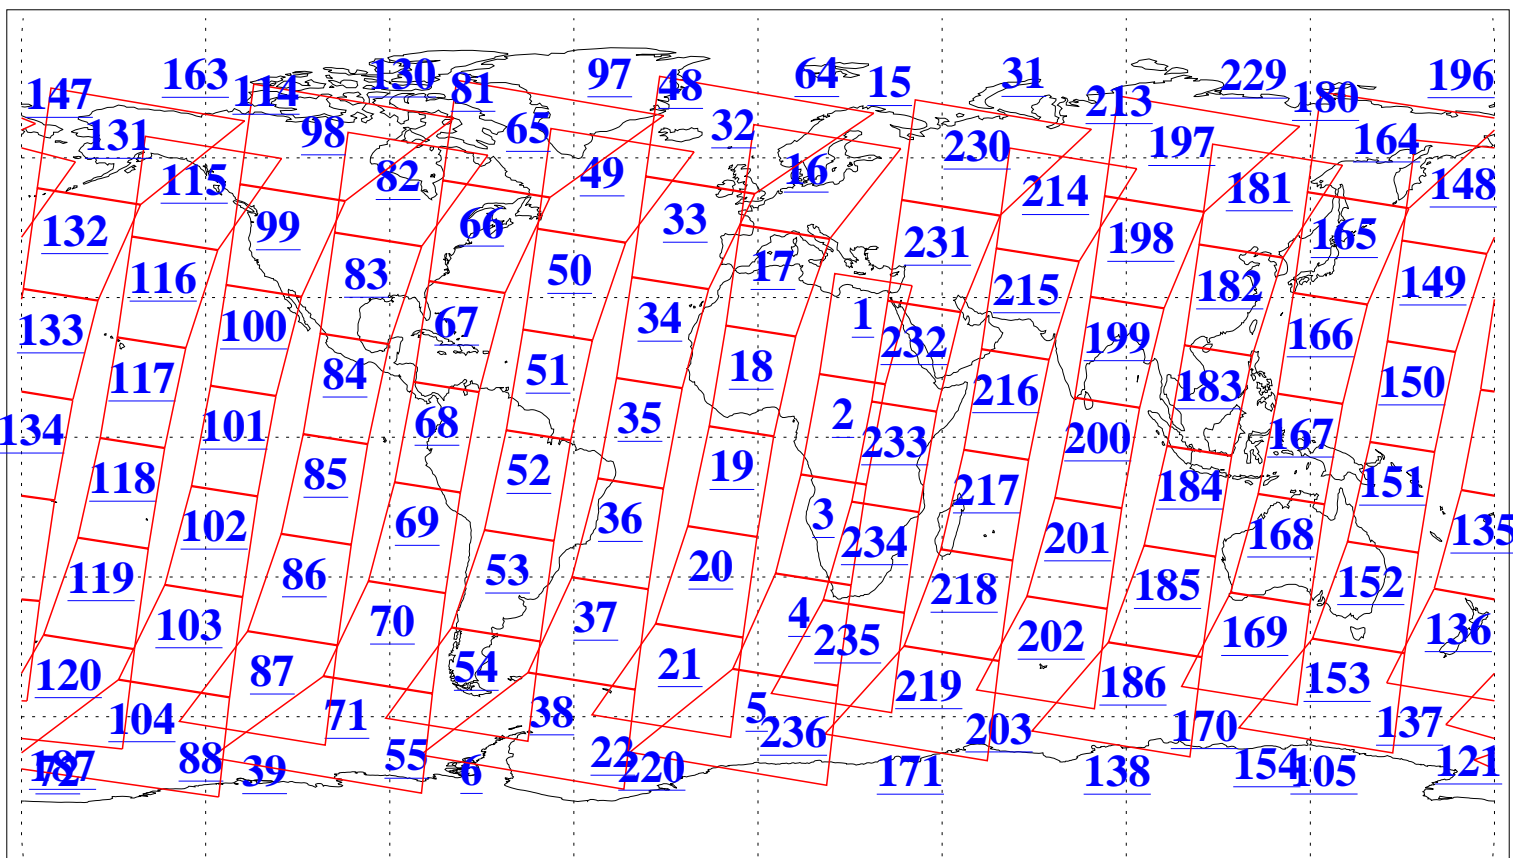

L1B Availability
AMSU Granules: 240
HSB Granules: 0
AIRS Granules: 240

10 Jul 2010
DoY 191
Aqua Day 2989
Granules: 1 to 120

Granules: 121 to 240

Legend: AMSU Available, HSB Available, AIRS Available

L1B Availability
AMSU Granules: 240
HSB Granules: 0
AIRS Granules: 240

10 Jul 2010
DoY 191
Aqua Day 2989

Ascending Granules

Descending Granules

Legend: AMSU Available, HSB Available, AIRS Available

L1B Availability
 AMSU Granules: 240
 HSB Granules: 0
 AIRS Granules: 240

10 Jul 2010
 DoY 191
 Aqua Day 2989

Northern Hemisphere Granules

Southern Hemisphere Granules

Legend: AMSU Available, HSB Available, AIRS Available