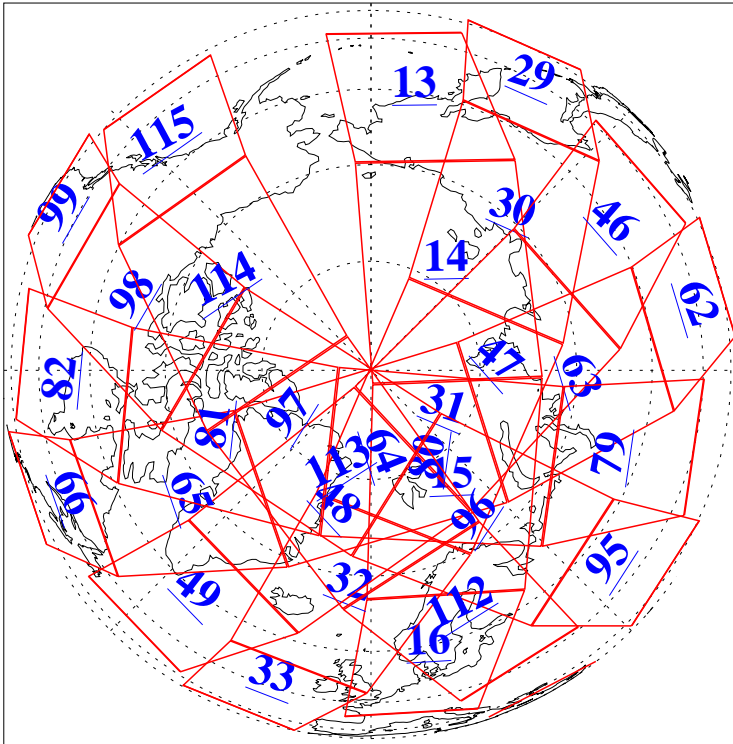

L1B Availability
AMSU Granules: 240
HSB Granules: 0
AIRS Granules: 240

10 Jul 2010
DoY 191
Aqua Day 2989
Granules: 1 to 120

Granules: 121 to 240

Legend: AMSU Available, HSB Available, AIRS Available

L1B Availability
AMSU Granules: 240
HSB Granules: 0
AIRS Granules: 240

10 Jul 2010
DoY 191
Aqua Day 2989

Ascending Granules

Descending Granules

Legend: AMSU Available, HSB Available, AIRS Available

L1B Availability
 AMSU Granules: 240
 HSB Granules: 0
 AIRS Granules: 240

10 Jul 2010
 DoY 191
 Aqua Day 2989

Northern Hemisphere Granules

Southern Hemisphere Granules

Legend: AMSU Available, HSB Available, AIRS Available