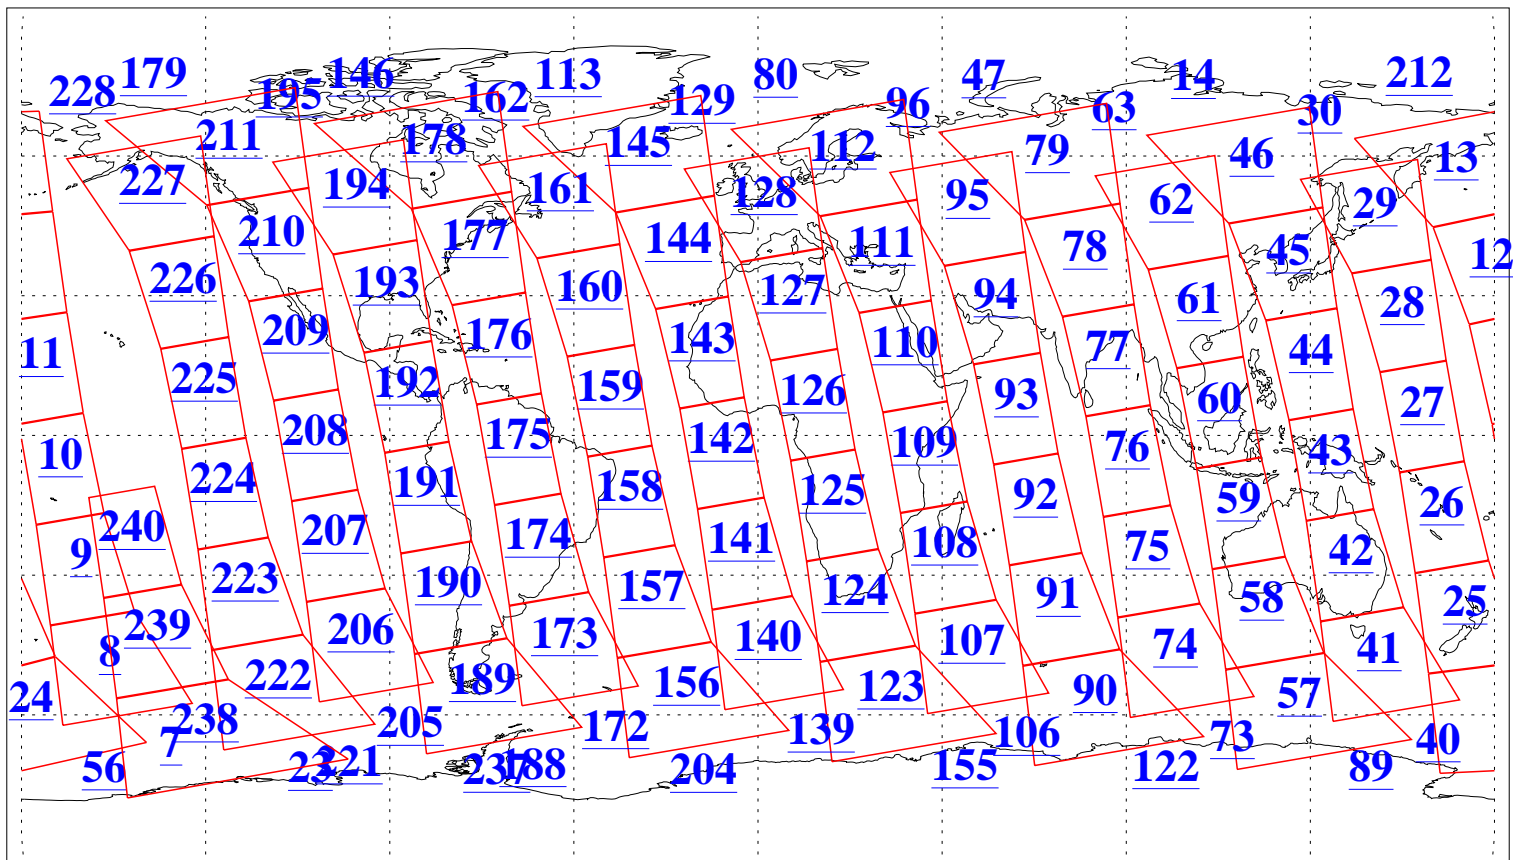

L1B Availability
AMSU Granules: 240
HSB Granules: 0
AIRS Granules: 240

10 Jul 2010
DoY 191
Aqua Day 2989
Granules: 1 to 120

Granules: 121 to 240

Legend: AMSU Available, HSB Available, AIRS Available

L1B Availability
AMSU Granules: 240
HSB Granules: 0
AIRS Granules: 240

10 Jul 2010
DoY 191
Aqua Day 2989

Ascending Granules

Descending Granules

Legend: AMSU Available, HSB Available, AIRS Available

L1B Availability
 AMSU Granules: 240
 HSB Granules: 0
 AIRS Granules: 240

10 Jul 2010
 DoY 191
 Aqua Day 2989

Northern Hemisphere Granules

Southern Hemisphere Granules

Legend: AMSU Available, HSB Available, AIRS Available