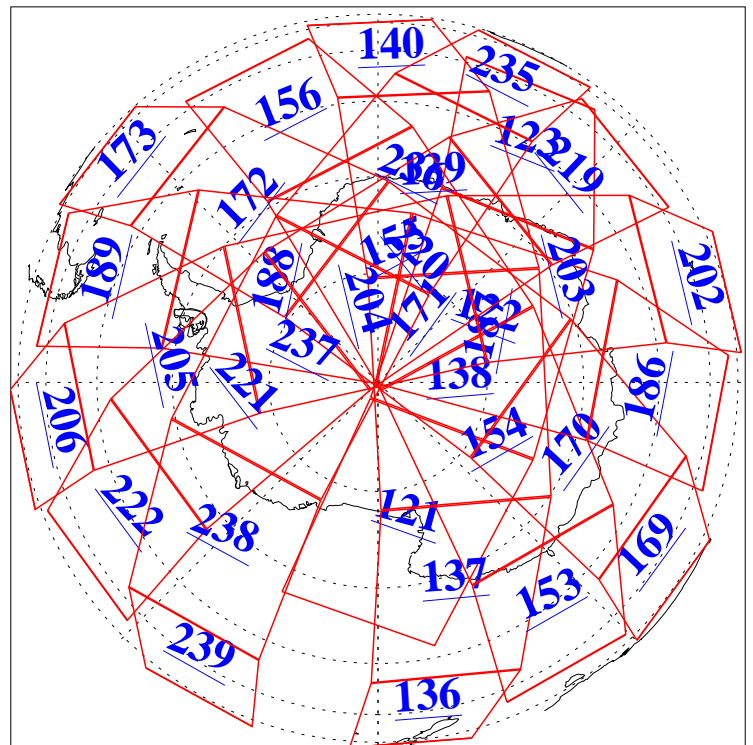

L1B Availability
AMSU Granules: 240
HSB Granules: 0
AIRS Granules: 240

10 Jul 2010
DoY 191
Aqua Day 2989
Granules: 1 to 120

Granules: 121 to 240

Legend: AMSU Available, HSB Available, AIRS Available

L1B Availability
AMSU Granules: 240
HSB Granules: 0
AIRS Granules: 240

10 Jul 2010
DoY 191
Aqua Day 2989

Ascending Granules

Descending Granules

Legend: AMSU Available, HSB Available, AIRS Available

L1B Availability
 AMSU Granules: 240
 HSB Granules: 0
 AIRS Granules: 240

10 Jul 2010
 DoY 191
 Aqua Day 2989

Northern Hemisphere Granules

Southern Hemisphere Granules

Legend: AMSU Available, HSB Available, AIRS Available