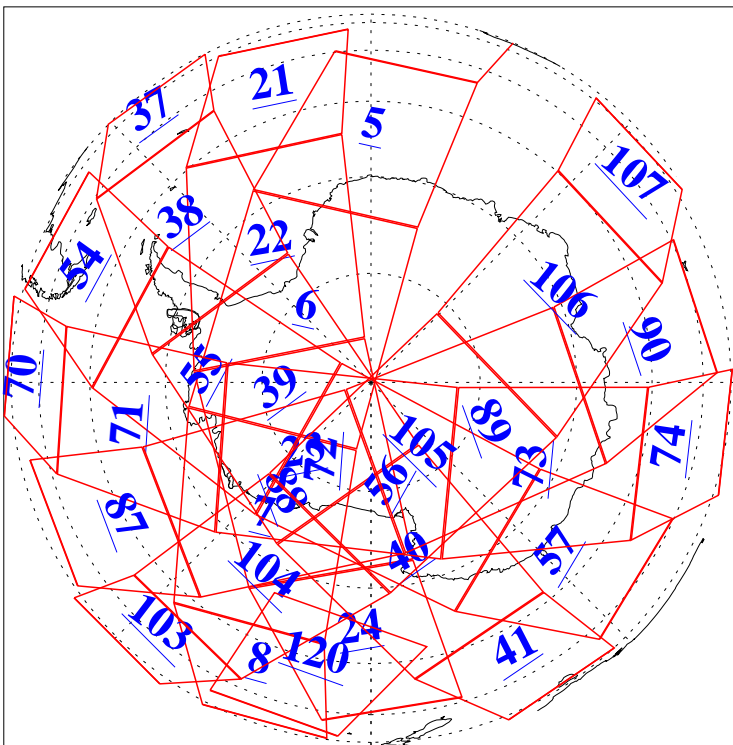

L1B Availability
AMSU Granules: 240
HSB Granules: 0
AIRS Granules: 240

10 Jul 2010
DoY 191
Aqua Day 2989
Granules: 1 to 120

Granules: 121 to 240

Legend: AMSU Available, HSB Available, AIRS Available

L1B Availability
AMSU Granules: 240
HSB Granules: 0
AIRS Granules: 240

10 Jul 2010
DoY 191
Aqua Day 2989

Ascending Granules

Descending Granules

Legend: AMSU Available, HSB Available, AIRS Available

L1B Availability
 AMSU Granules: 240
 HSB Granules: 0
 AIRS Granules: 240

10 Jul 2010
 DoY 191
 Aqua Day 2989

Northern Hemisphere Granules

Southern Hemisphere Granules

Legend: AMSU Available, HSB Available, AIRS Available