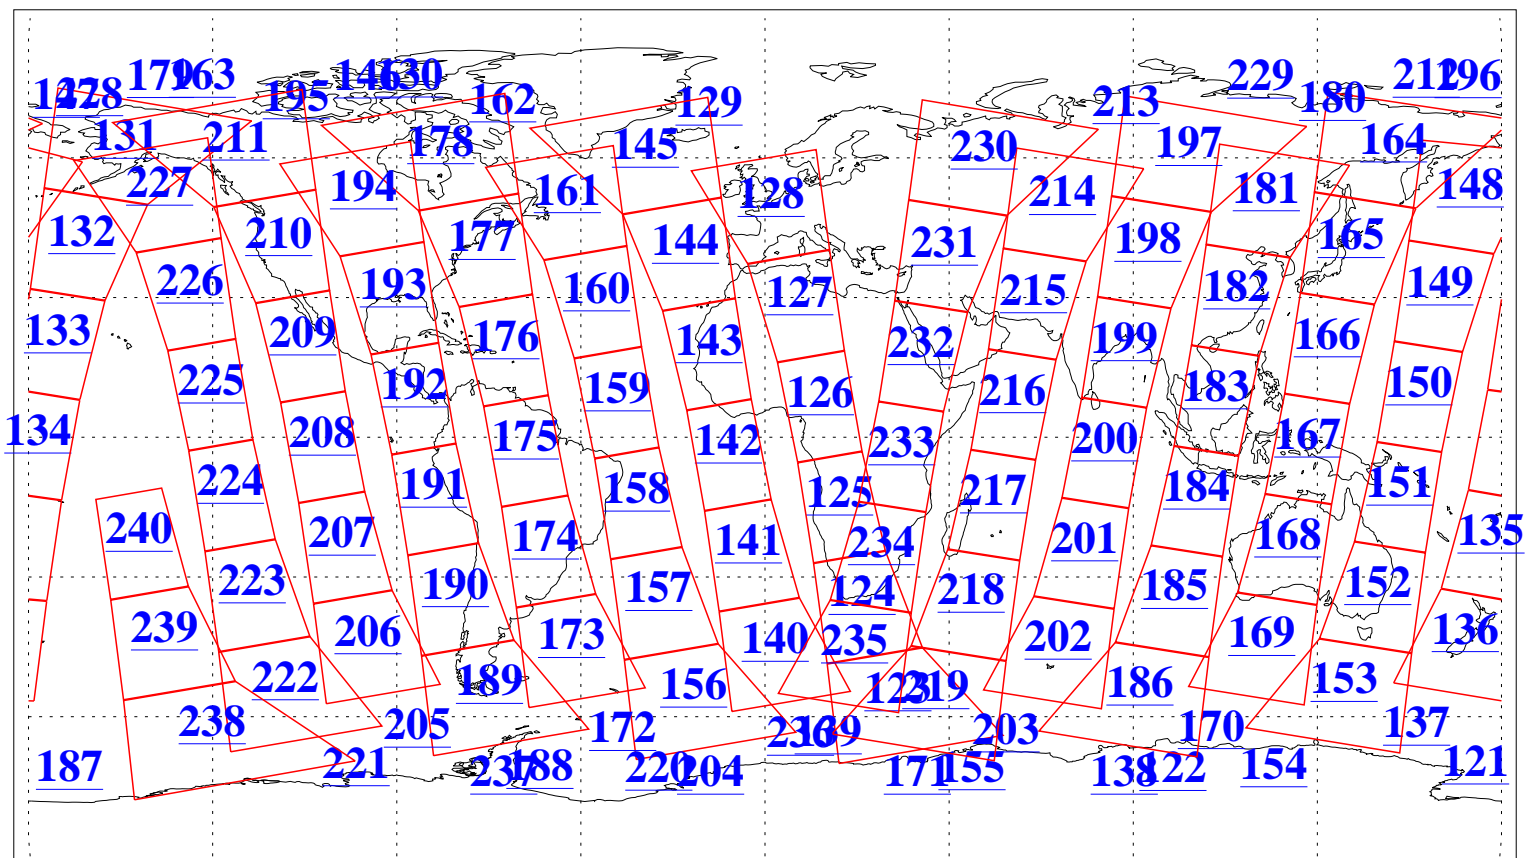

L1B Availability
AMSU Granules: 240
HSB Granules: 0
AIRS Granules: 240

10 Jul 2010
DoY 191
Aqua Day 2989
Granules: 1 to 120

Granules: 121 to 240

Legend: AMSU Available, HSB Available, AIRS Available

L1B Availability
AMSU Granules: 240
HSB Granules: 0
AIRS Granules: 240

10 Jul 2010
DoY 191
Aqua Day 2989

Ascending Granules

Descending Granules

Legend: AMSU Available, HSB Available, AIRS Available

L1B Availability
 AMSU Granules: 240
 HSB Granules: 0
 AIRS Granules: 240

10 Jul 2010
 DoY 191
 Aqua Day 2989