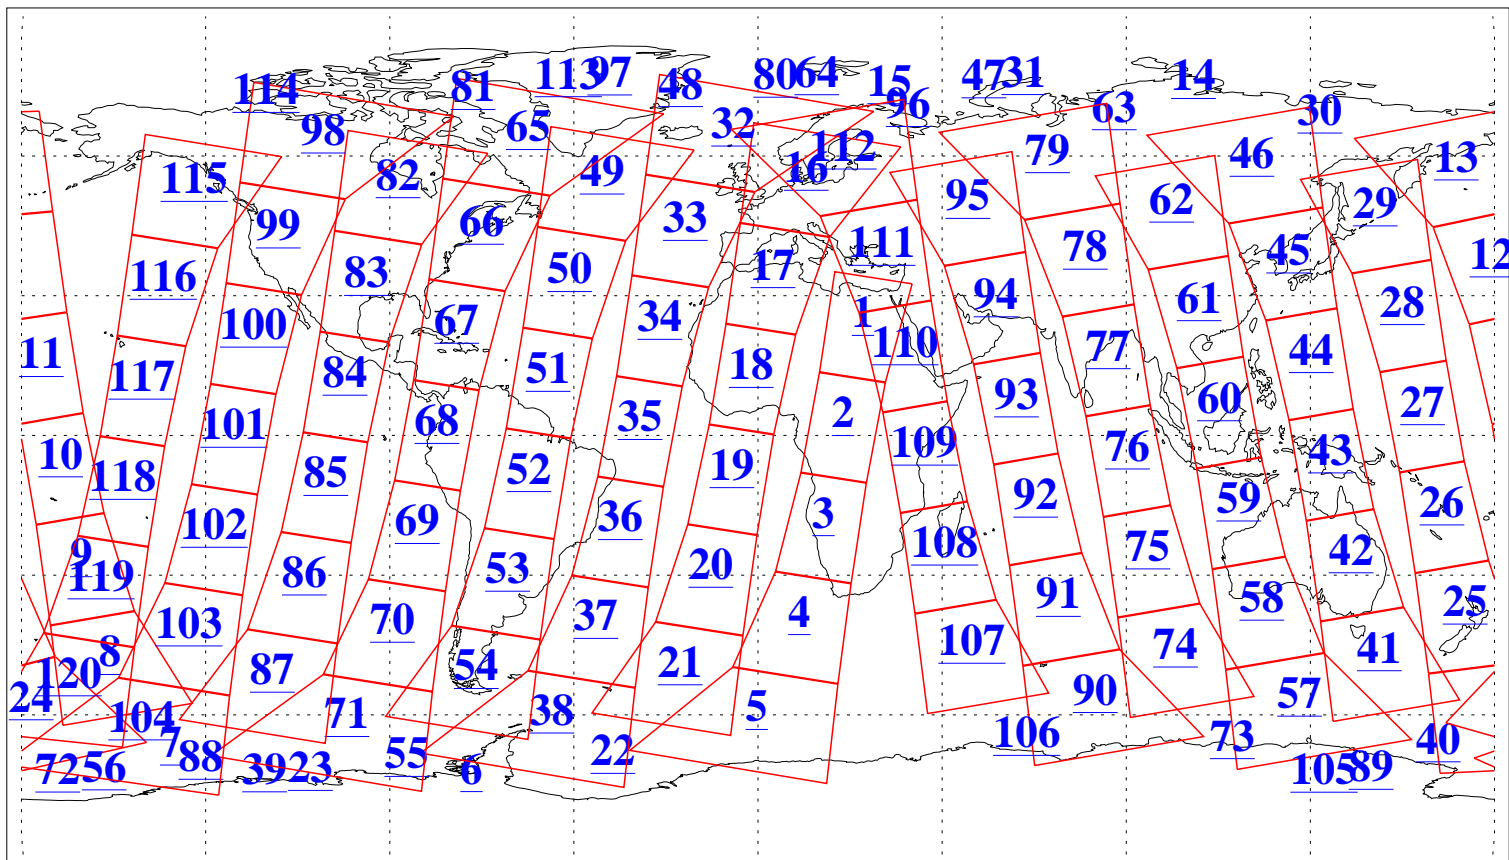

L1B Availability
AMSU Granules: 240
HSB Granules: 0
AIRS Granules: 240

10 Jul 2010
DoY 191
Aqua Day 2989
Granules: 1 to 120

Granules: 121 to 240

Legend: AMSU Available, HSB Available, AIRS Available

L1B Availability
AMSU Granules: 240
HSB Granules: 0
AIRS Granules: 240

10 Jul 2010
DoY 191
Aqua Day 2989

Ascending Granules

Descending Granules

Legend: AMSU Available, HSB Available, AIRS Available

L1B Availability
 AMSU Granules: 240
 HSB Granules: 0
 AIRS Granules: 240

10 Jul 2010
 DoY 191
 Aqua Day 2989

Northern Hemisphere Granules

Southern Hemisphere Granules

Legend: AMSU Available, HSB Available, AIRS Available