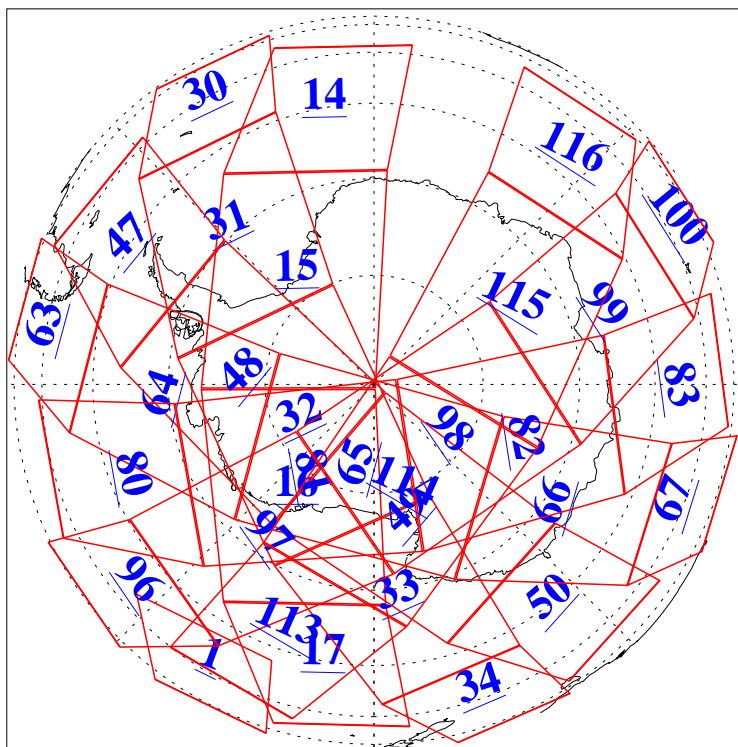

L1B Availability
AMSU Granules: 240
HSB Granules: 0
AIRS Granules: 240

9 Jul 2010
DoY 190
Aqua Day 2988
Granules: 1 to 120

Granules: 121 to 240

Legend: AMSU Available, HSB Available, AIRS Available

L1B Availability
AMSU Granules: 240
HSB Granules: 0
AIRS Granules: 240

9 Jul 2010
DoY 190
Aqua Day 2988

Ascending Granules

Descending Granules

Legend: AMSU Available, HSB Available, AIRS Available

L1B Availability
 AMSU Granules: 240
 HSB Granules: 0
 AIRS Granules: 240

9 Jul 2010
 DoY 190
 Aqua Day 2988

Northern Hemisphere Granules

Southern Hemisphere Granules

Legend: AMSU Available, HSB Available, AIRS Available