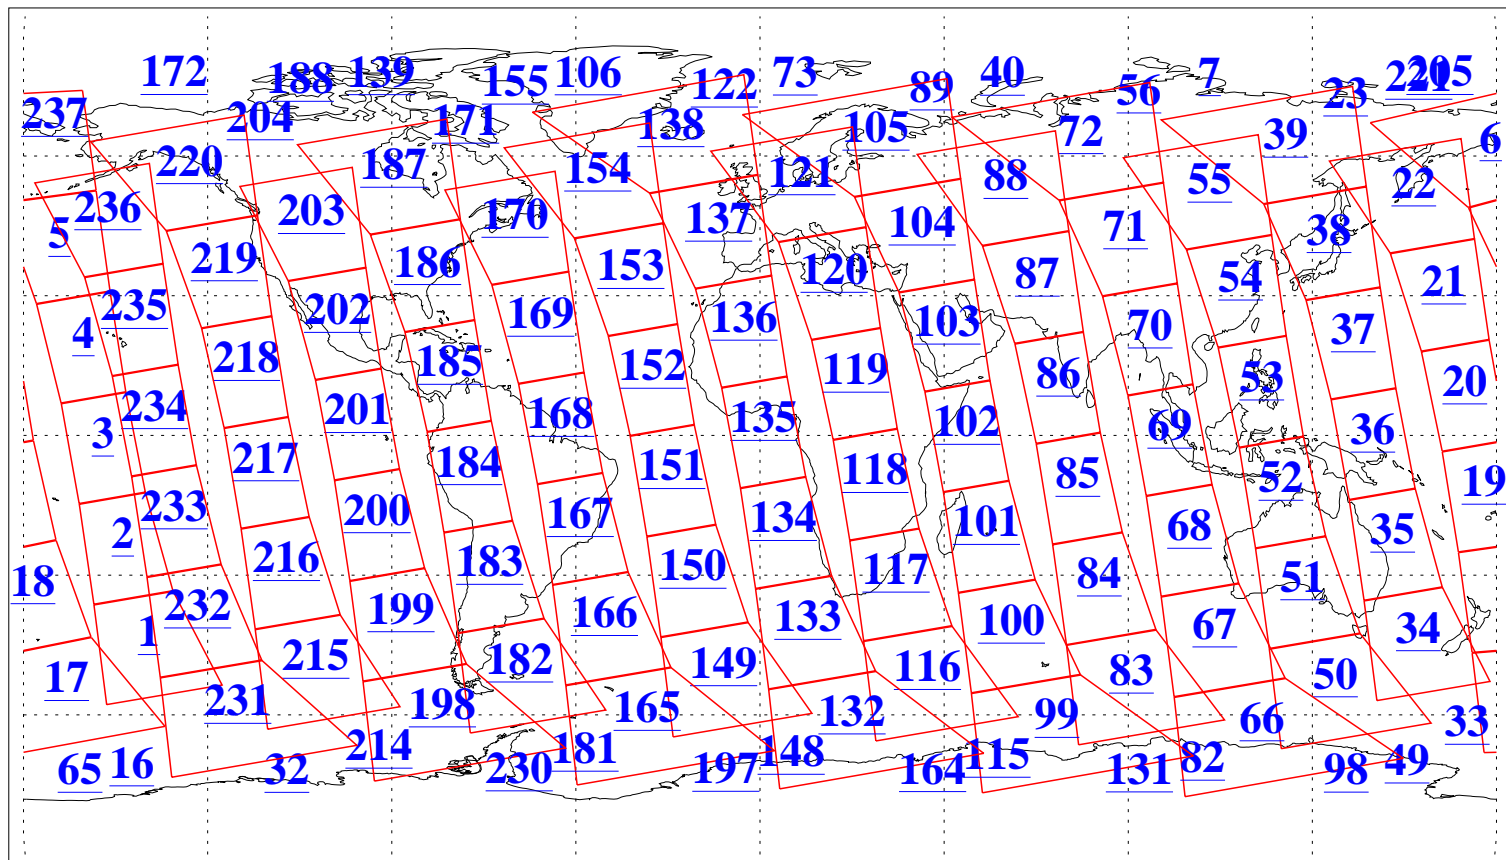

L1B Availability
AMSU Granules: 240
HSB Granules: 0
AIRS Granules: 240

9 Jul 2010
DoY 190
Aqua Day 2988
Granules: 1 to 120

Granules: 121 to 240

Legend: AMSU Available, HSB Available, AIRS Available

L1B Availability
AMSU Granules: 240
HSB Granules: 0
AIRS Granules: 240

9 Jul 2010
DoY 190
Aqua Day 2988

Ascending Granules

Descending Granules

Legend: AMSU Available, HSB Available, AIRS Available

L1B Availability
 AMSU Granules: 240
 HSB Granules: 0
 AIRS Granules: 240

9 Jul 2010
 DoY 190
 Aqua Day 2988

Northern Hemisphere Granules

Southern Hemisphere Granules

Legend: AMSU Available, HSB Available, AIRS Available