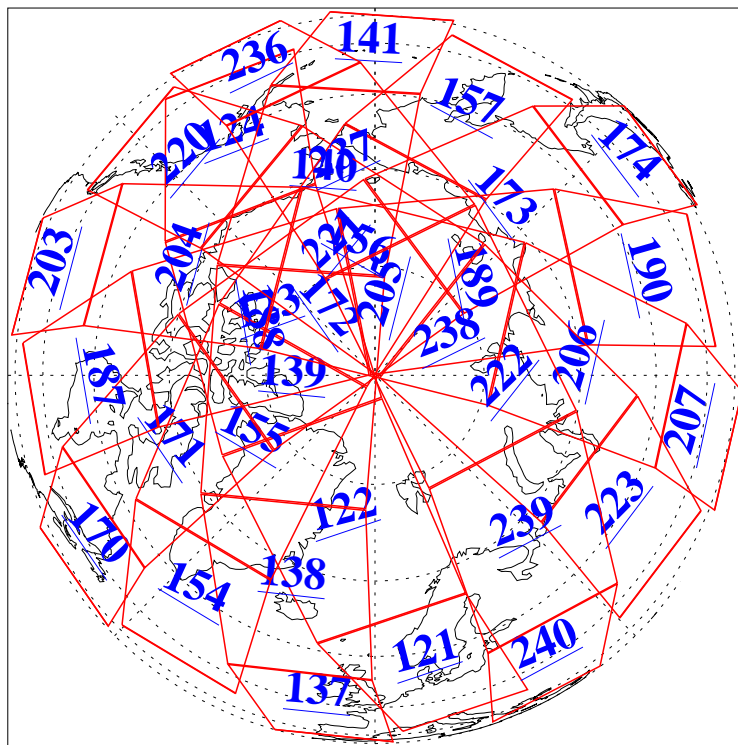

L1B Availability
AMSU Granules: 240
HSB Granules: 0
AIRS Granules: 240

9 Jul 2010
DoY 190
Aqua Day 2988
Granules: 1 to 120

Granules: 121 to 240

Legend: AMSU Available, HSB Available, AIRS Available

L1B Availability
AMSU Granules: 240
HSB Granules: 0
AIRS Granules: 240

9 Jul 2010
DoY 190
Aqua Day 2988

Ascending Granules

Descending Granules

Legend: AMSU Available, HSB Available, AIRS Available

L1B Availability
 AMSU Granules: 240
 HSB Granules: 0
 AIRS Granules: 240

9 Jul 2010
 DoY 190
 Aqua Day 2988

Northern Hemisphere Granules

Southern Hemisphere Granules

Legend: AMSU Available, HSB Available, AIRS Available