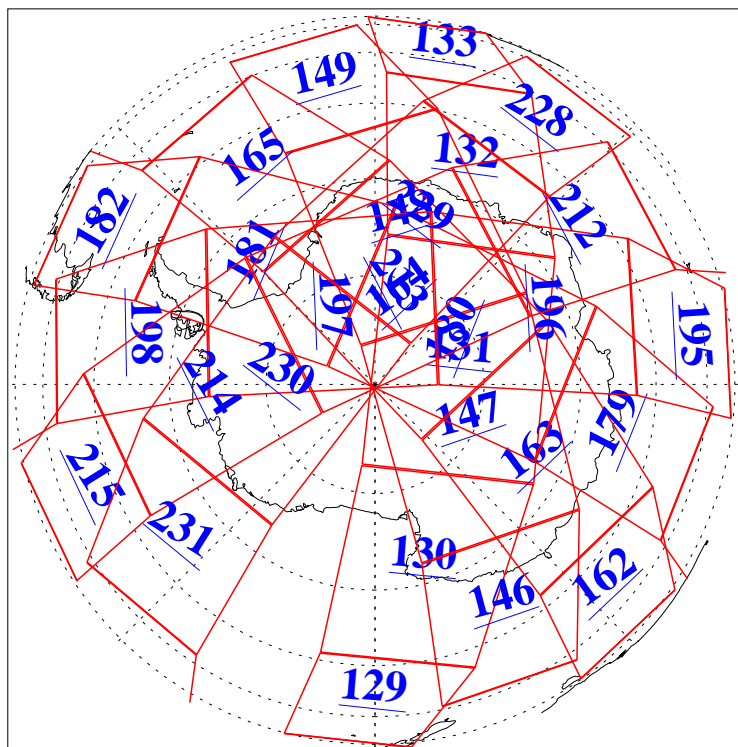

L1B Availability
AMSU Granules: 240
HSB Granules: 0
AIRS Granules: 240

9 Jul 2010
DoY 190
Aqua Day 2988
Granules: 1 to 120

Granules: 121 to 240

Legend: AMSU Available, HSB Available, AIRS Available

L1B Availability
AMSU Granules: 240
HSB Granules: 0
AIRS Granules: 240

9 Jul 2010
DoY 190
Aqua Day 2988

Ascending Granules

Descending Granules

Legend: AMSU Available, HSB Available, AIRS Available

L1B Availability
 AMSU Granules: 240
 HSB Granules: 0
 AIRS Granules: 240

9 Jul 2010
 DoY 190
 Aqua Day 2988

Northern Hemisphere Granules

Southern Hemisphere Granules

Legend: AMSU Available, HSB Available, AIRS Available