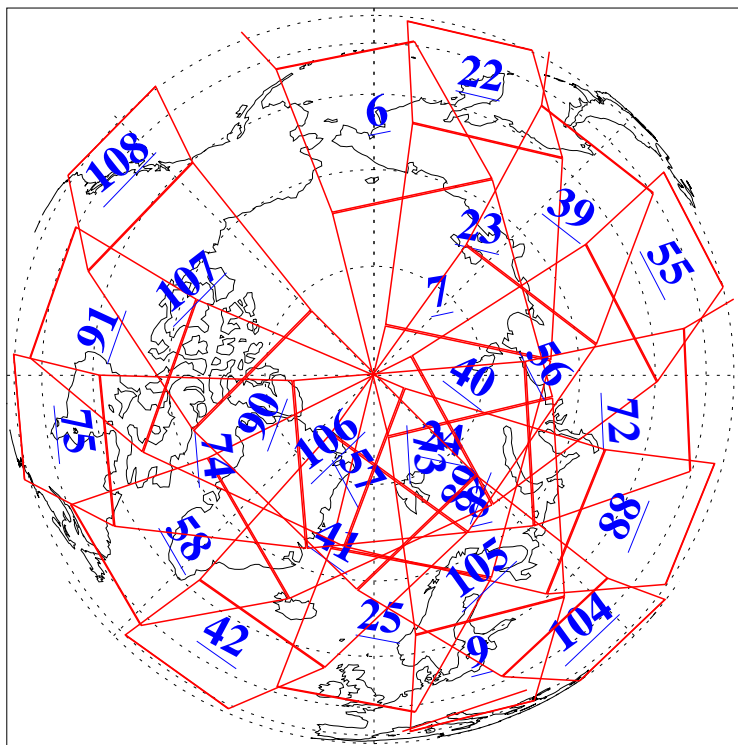

L1B Availability
AMSU Granules: 240
HSB Granules: 0
AIRS Granules: 240

9 Jul 2010
DoY 190
Aqua Day 2988
Granules: 1 to 120

Granules: 121 to 240

Legend: AMSU Available, HSB Available, AIRS Available

L1B Availability
AMSU Granules: 240
HSB Granules: 0
AIRS Granules: 240

9 Jul 2010
DoY 190
Aqua Day 2988

Ascending Granules

Descending Granules

Legend: AMSU Available, HSB Available, AIRS Available

L1B Availability
 AMSU Granules: 240
 HSB Granules: 0
 AIRS Granules: 240

9 Jul 2010
 DoY 190
 Aqua Day 2988

Northern Hemisphere Granules

Southern Hemisphere Granules

Legend: AMSU Available, HSB Available, AIRS Available