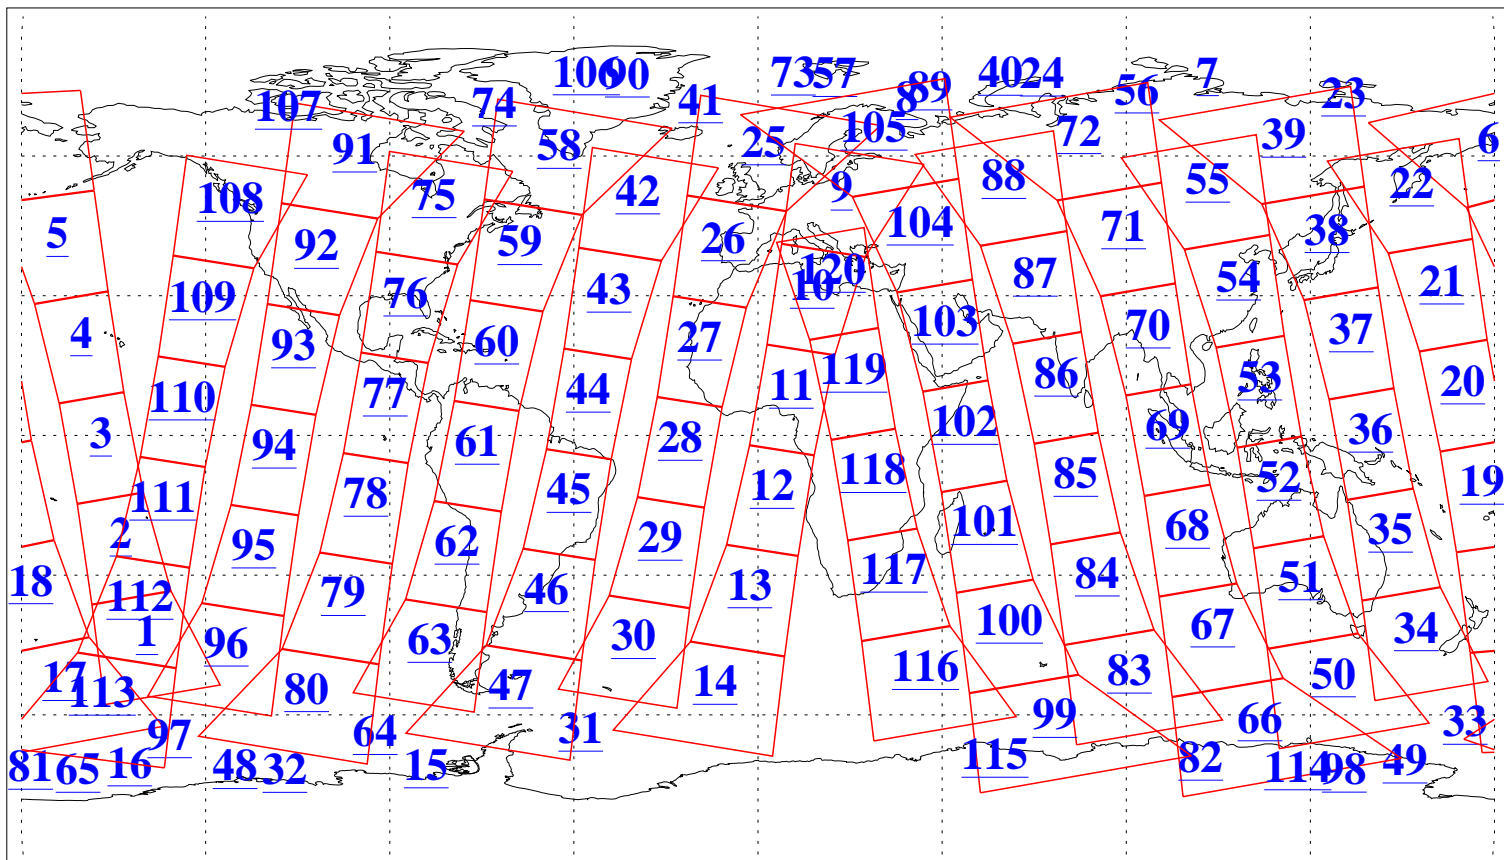

L1B Availability
AMSU Granules: 240
HSB Granules: 0
AIRS Granules: 240

9 Jul 2010
DoY 190
Aqua Day 2988
Granules: 1 to 120

Granules: 121 to 240

Legend: AMSU Available, HSB Available, AIRS Available

L1B Availability
AMSU Granules: 240
HSB Granules: 0
AIRS Granules: 240

9 Jul 2010
DoY 190
Aqua Day 2988

Ascending Granules

Descending Granules

Legend: AMSU Available, HSB Available, AIRS Available

L1B Availability
 AMSU Granules: 240
 HSB Granules: 0
 AIRS Granules: 240

9 Jul 2010
 DoY 190
 Aqua Day 2988

Northern Hemisphere Granules

Southern Hemisphere Granules

Legend: AMSU Available, HSB Available, AIRS Available