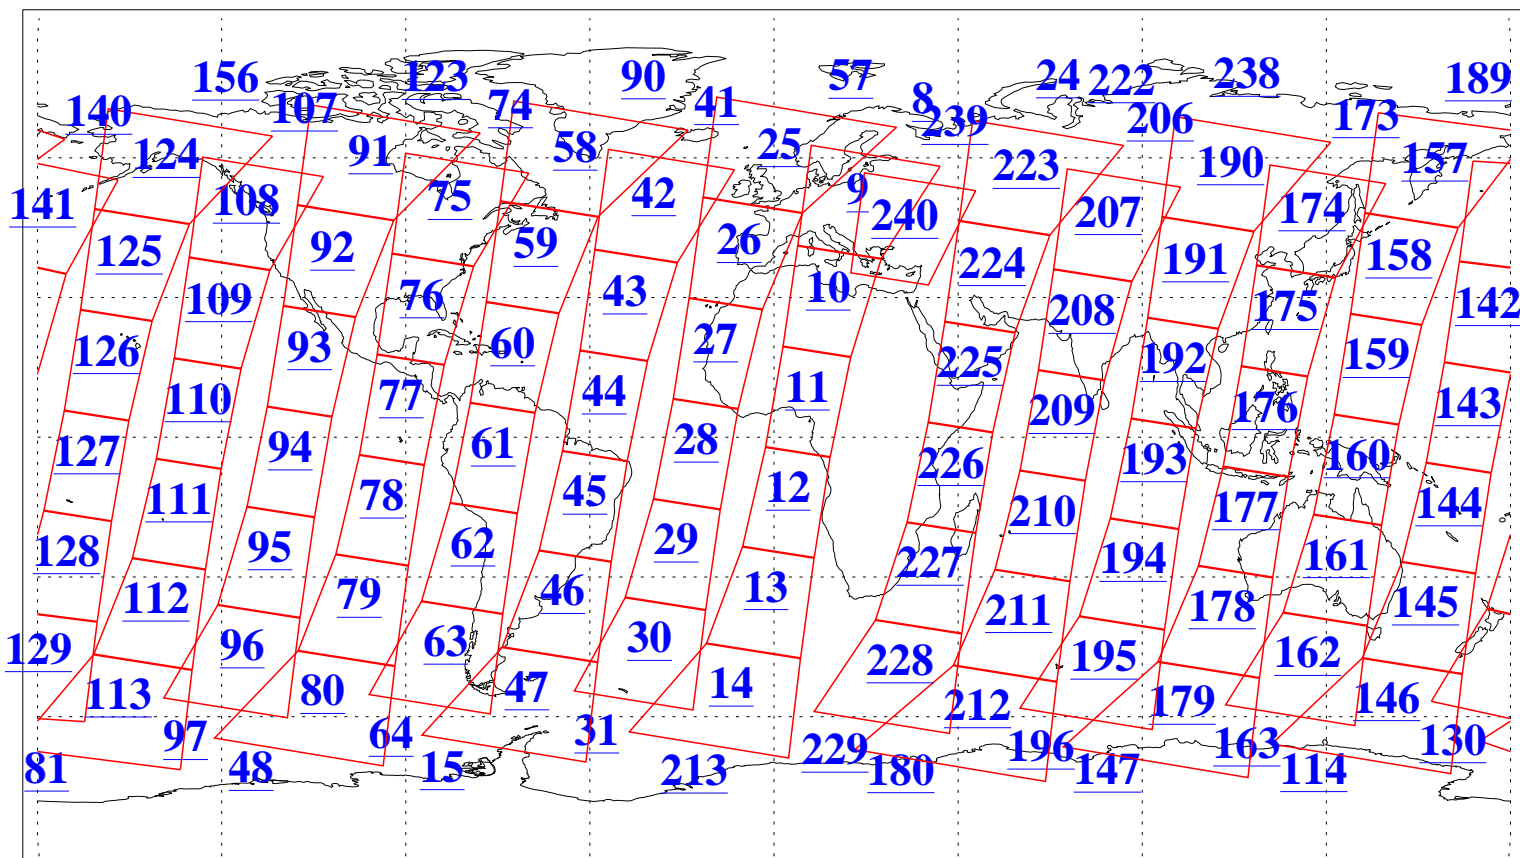

L1B Availability
AMSU Granules: 240
HSB Granules: 0
AIRS Granules: 240

9 Jul 2010
DoY 190
Aqua Day 2988
Granules: 1 to 120

Granules: 121 to 240

Legend: AMSU Available, HSB Available, AIRS Available

L1B Availability
AMSU Granules: 240
HSB Granules: 0
AIRS Granules: 240

9 Jul 2010
DoY 190
Aqua Day 2988

Ascending Granules

Descending Granules

Legend: AMSU Available, HSB Available, AIRS Available

L1B Availability
 AMSU Granules: 240
 HSB Granules: 0
 AIRS Granules: 240

9 Jul 2010
 DoY 190
 Aqua Day 2988

Northern Hemisphere Granules

Southern Hemisphere Granules

Legend: AMSU Available, HSB Available, AIRS Available