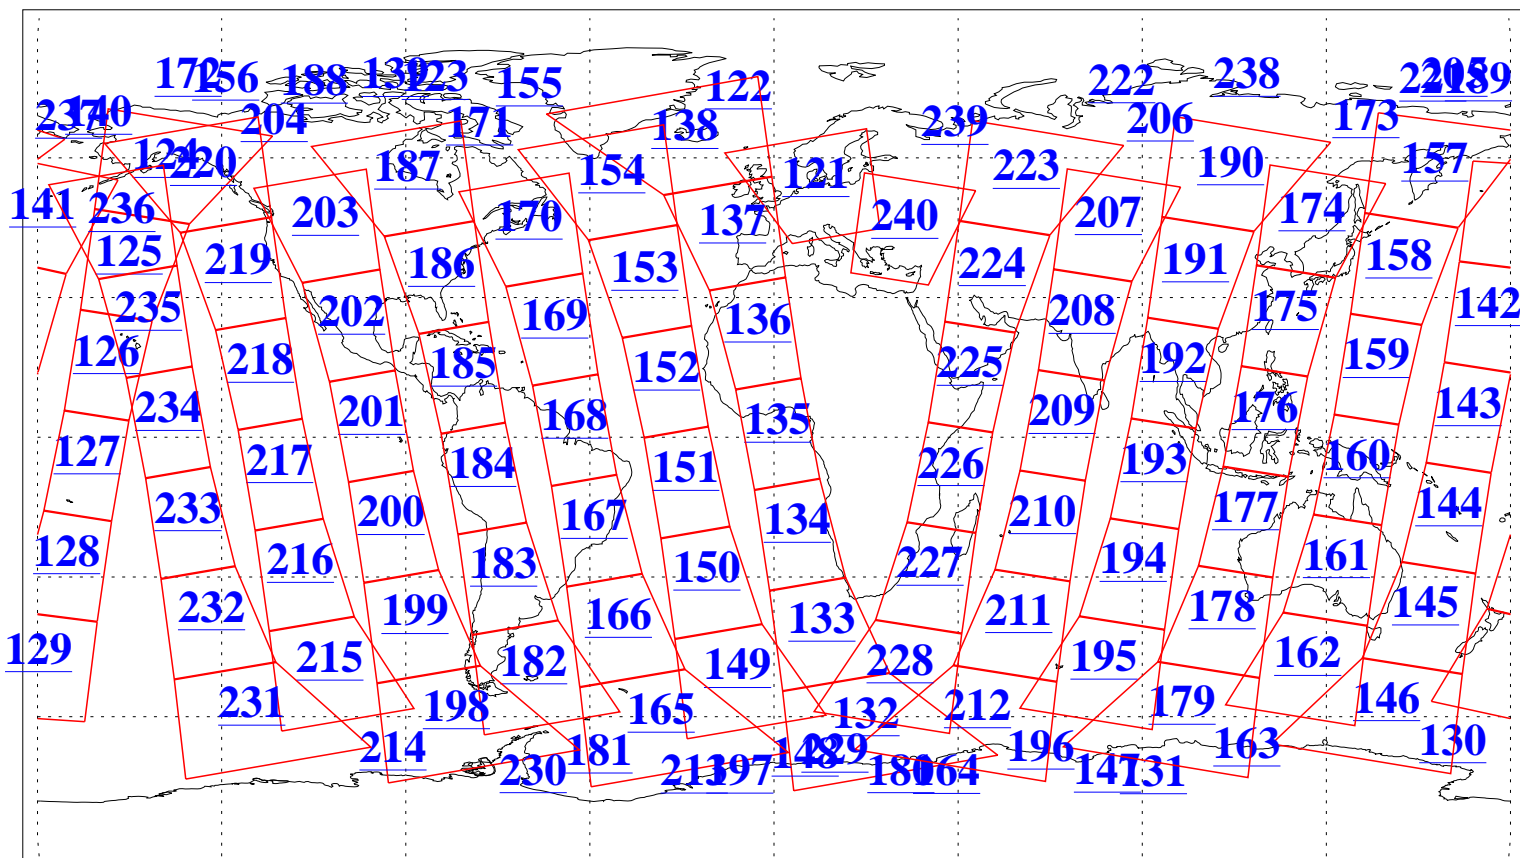

L1B Availability
AMSU Granules: 240
HSB Granules: 0
AIRS Granules: 240

9 Jul 2010
DoY 190
Aqua Day 2988
Granules: 1 to 120

Granules: 121 to 240

Legend: AMSU Available, HSB Available, AIRS Available

L1B Availability
AMSU Granules: 240
HSB Granules: 0
AIRS Granules: 240

9 Jul 2010
DoY 190
Aqua Day 2988

Ascending Granules

Descending Granules

Legend: AMSU Available, HSB Available, AIRS Available

L1B Availability
 AMSU Granules: 240
 HSB Granules: 0
 AIRS Granules: 240

9 Jul 2010
 DoY 190
 Aqua Day 2988