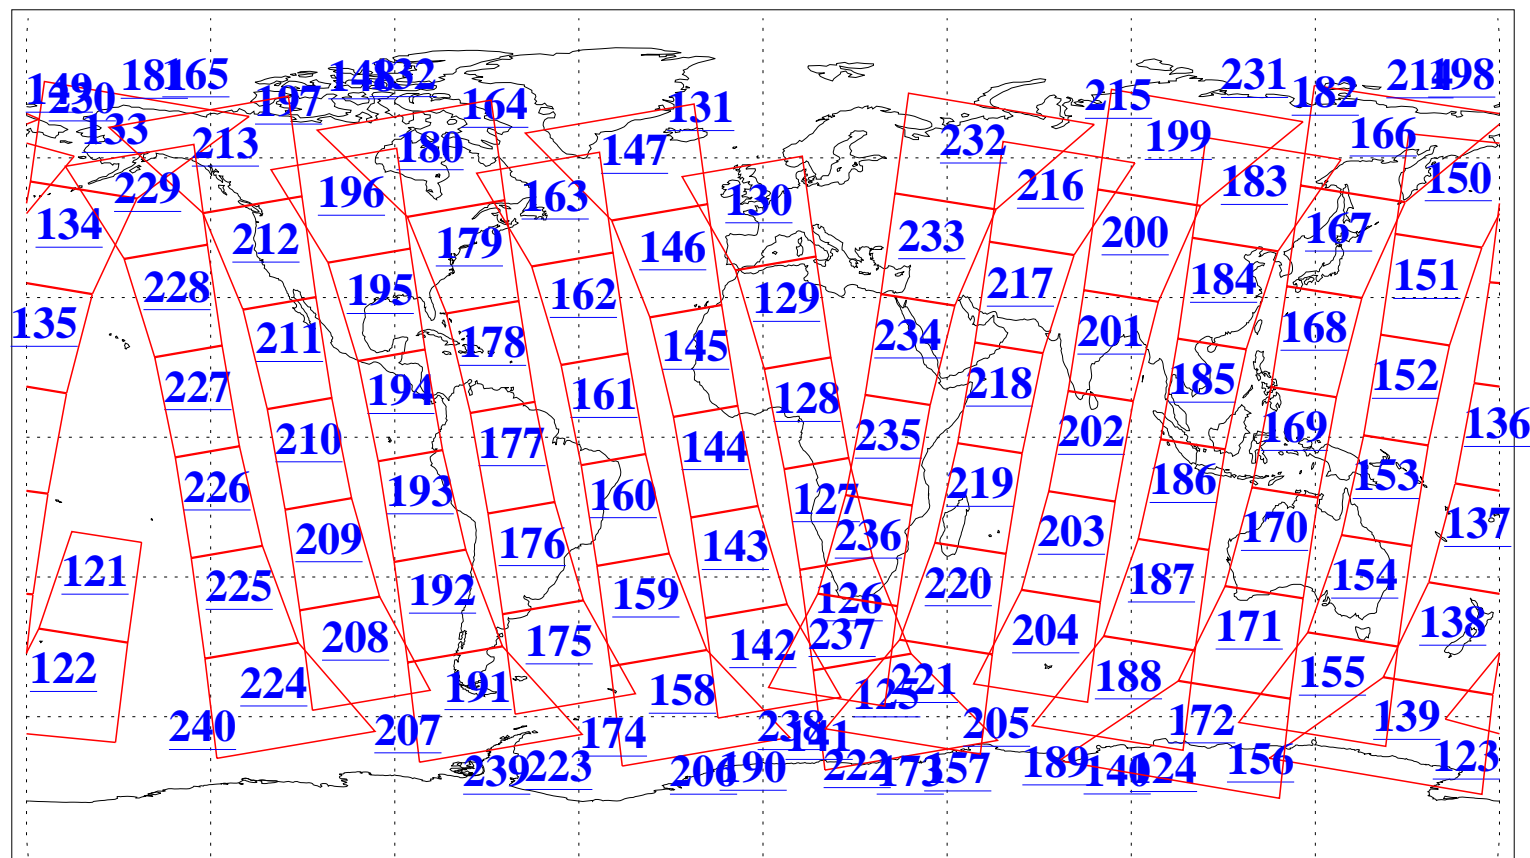

L1B Availability
AMSU Granules: 240
HSB Granules: 0
AIRS Granules: 240

8 Jul 2010
DoY 189
Aqua Day 2987
Granules: 1 to 120

Granules: 121 to 240

Legend: AMSU Available, HSB Available, AIRS Available

L1B Availability
AMSU Granules: 240
HSB Granules: 0
AIRS Granules: 240

8 Jul 2010
DoY 189
Aqua Day 2987

Ascending Granules

Descending Granules

Legend: AMSU Available, HSB Available, AIRS Available

L1B Availability
AMSU Granules: 240
HSB Granules: 0
AIRS Granules: 240

8 Jul 2010
DoY 189
Aqua Day 2987

Northern Hemisphere Granules

Southern Hemisphere Granules

Legend: AMSU Available, HSB Available, AIRS Available