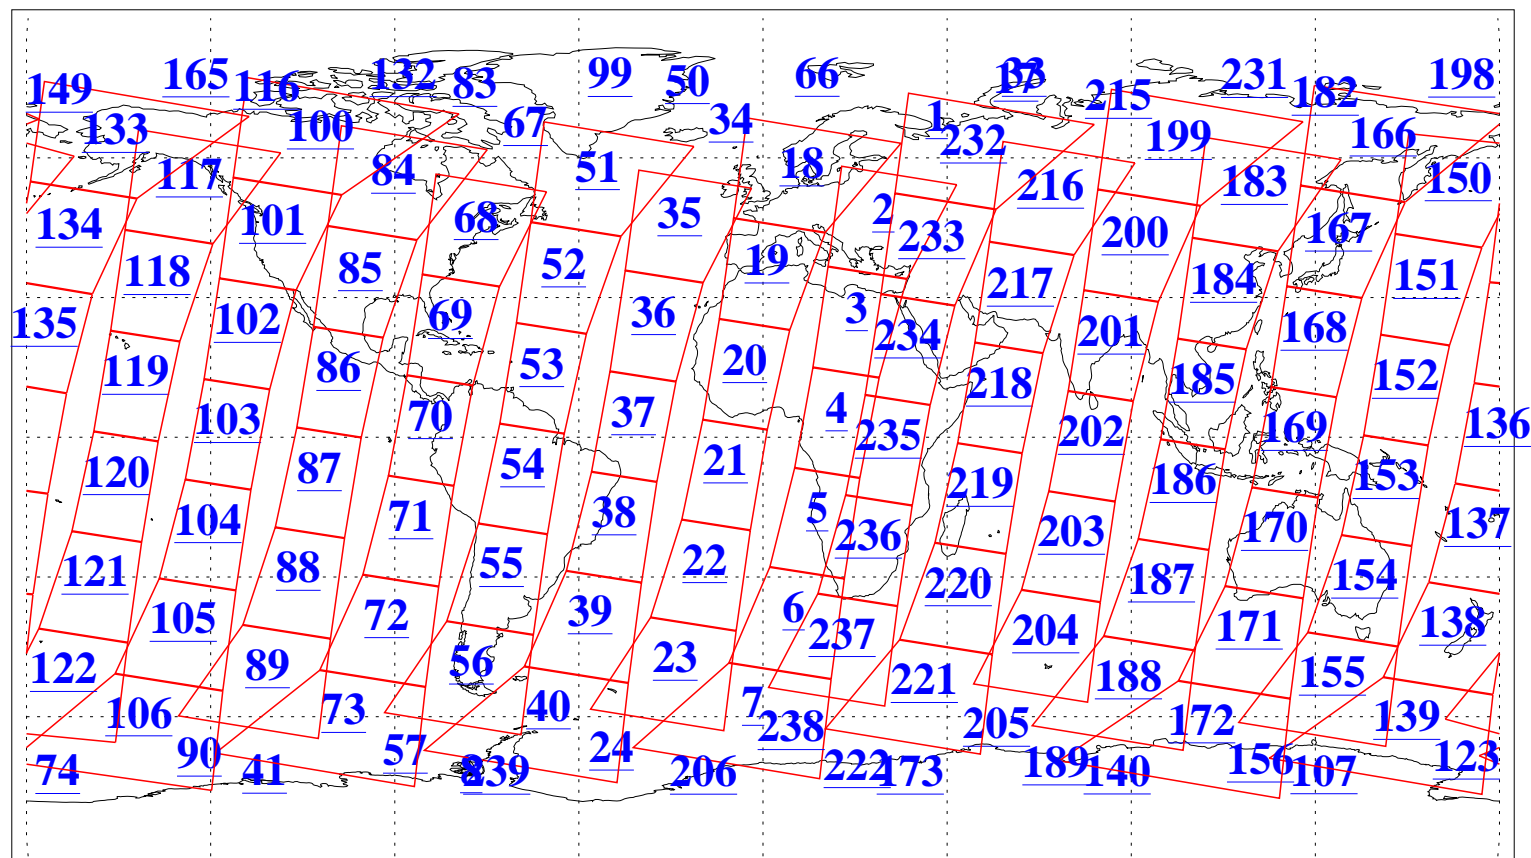

L1B Availability
AMSU Granules: 240
HSB Granules: 0
AIRS Granules: 240

8 Jul 2010
DoY 189
Aqua Day 2987
Granules: 1 to 120

Granules: 121 to 240

Legend: AMSU Available, HSB Available, AIRS Available

L1B Availability
AMSU Granules: 240
HSB Granules: 0
AIRS Granules: 240

8 Jul 2010
DoY 189
Aqua Day 2987

Ascending Granules

Descending Granules

Legend: AMSU Available, HSB Available, AIRS Available

L1B Availability
AMSU Granules: 240
HSB Granules: 0
AIRS Granules: 240

8 Jul 2010
DoY 189
Aqua Day 2987

Northern Hemisphere Granules

Southern Hemisphere Granules

Legend: AMSU Available, HSB Available, AIRS Available