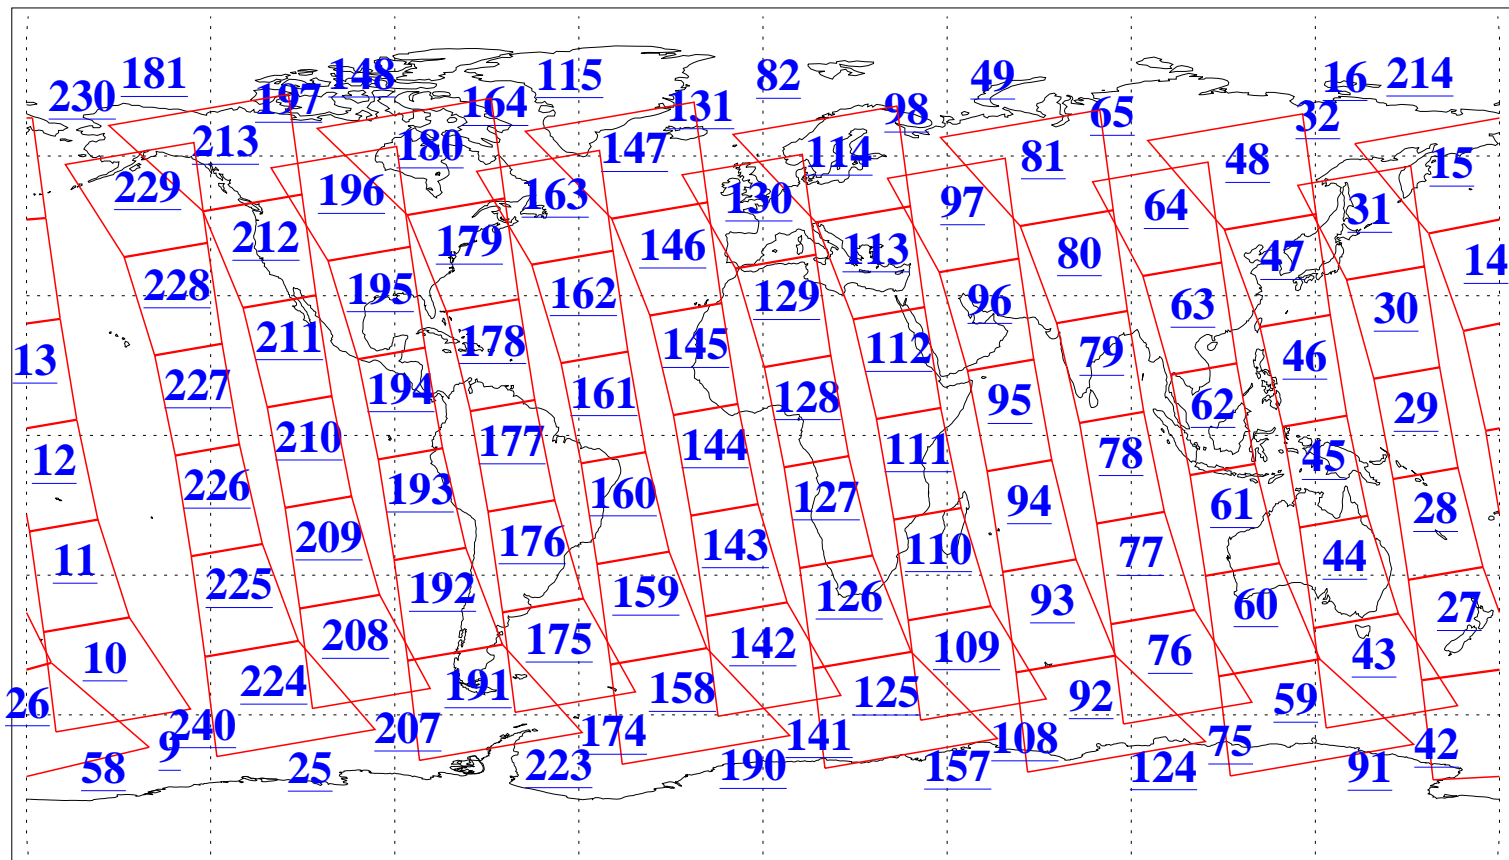

L1B Availability
AMSU Granules: 240
HSB Granules: 0
AIRS Granules: 240

8 Jul 2010
DoY 189
Aqua Day 2987
Granules: 1 to 120

Granules: 121 to 240

Legend: AMSU Available, HSB Available, AIRS Available

L1B Availability
AMSU Granules: 240
HSB Granules: 0
AIRS Granules: 240

8 Jul 2010
DoY 189
Aqua Day 2987

Ascending Granules

Descending Granules

Legend: AMSU Available, HSB Available, AIRS Available

L1B Availability
AMSU Granules: 240
HSB Granules: 0
AIRS Granules: 240

8 Jul 2010
DoY 189
Aqua Day 2987

Northern Hemisphere Granules

Southern Hemisphere Granules

Legend: AMSU Available, HSB Available, AIRS Available