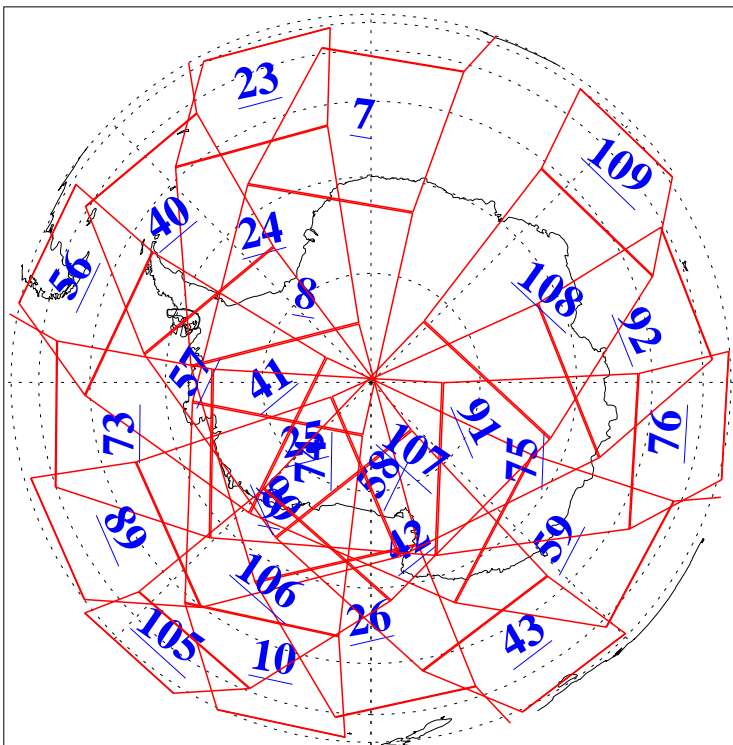

L1B Availability
AMSU Granules: 240
HSB Granules: 0
AIRS Granules: 240

8 Jul 2010
DoY 189
Aqua Day 2987
Granules: 1 to 120

Granules: 121 to 240

Legend: AMSU Available, HSB Available, AIRS Available

L1B Availability
AMSU Granules: 240
HSB Granules: 0
AIRS Granules: 240

8 Jul 2010
DoY 189
Aqua Day 2987

Ascending Granules

Descending Granules

Legend: AMSU Available, HSB Available, AIRS Available

L1B Availability
AMSU Granules: 240
HSB Granules: 0
AIRS Granules: 240

8 Jul 2010
DoY 189
Aqua Day 2987

Northern Hemisphere Granules

Southern Hemisphere Granules

Legend: AMSU Available, HSB Available, AIRS Available