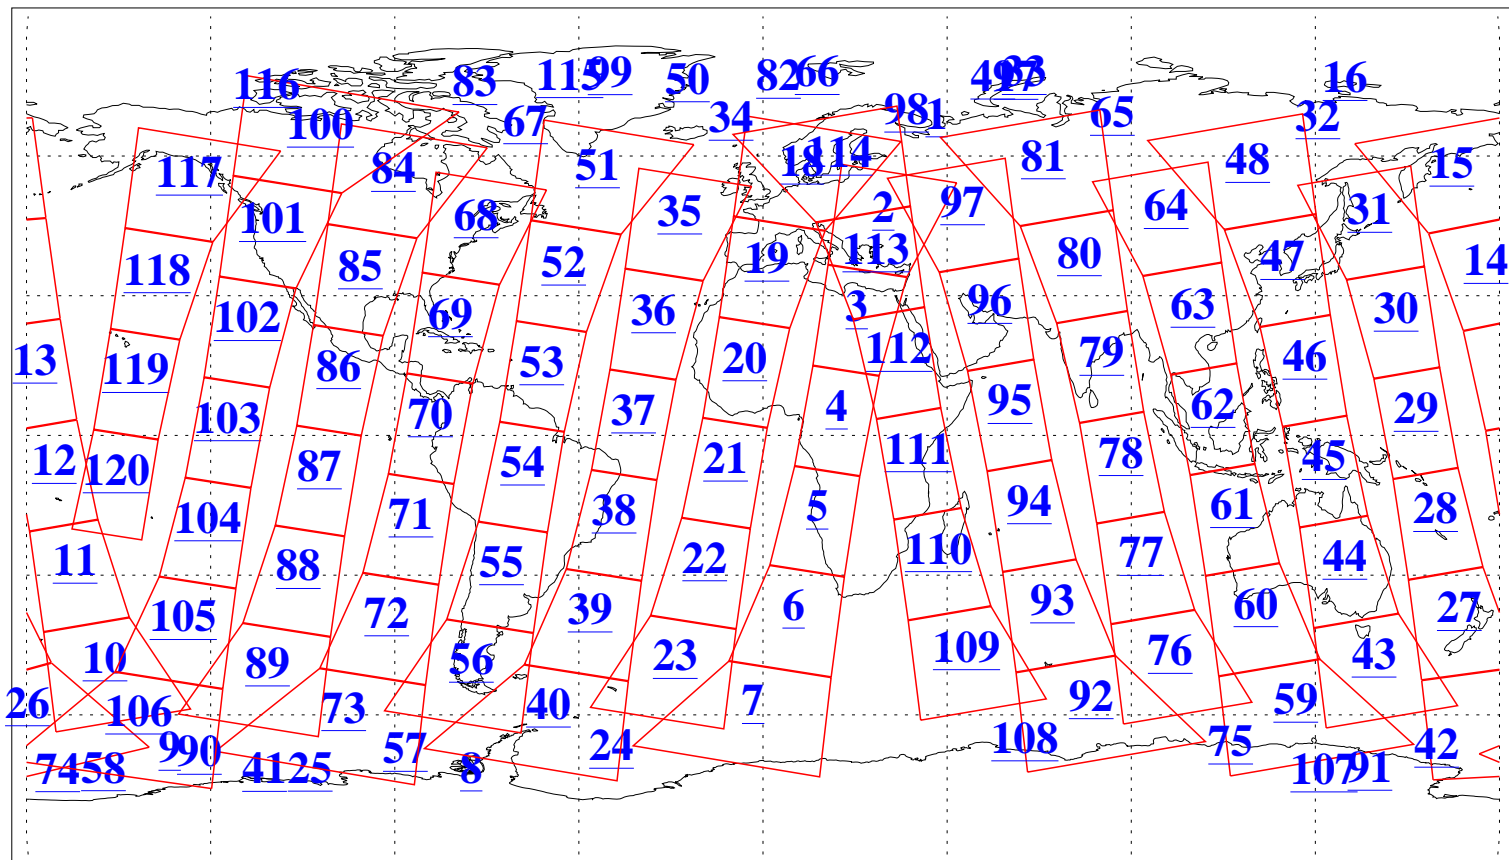

L1B Availability
AMSU Granules: 240
HSB Granules: 0
AIRS Granules: 240

8 Jul 2010
DoY 189
Aqua Day 2987
Granules: 1 to 120

Granules: 121 to 240

Legend: AMSU Available, HSB Available, AIRS Available

L1B Availability
AMSU Granules: 240
HSB Granules: 0
AIRS Granules: 240

8 Jul 2010
DoY 189
Aqua Day 2987

Ascending Granules

Descending Granules

Legend: AMSU Available, HSB Available, AIRS Available

L1B Availability
AMSU Granules: 240
HSB Granules: 0
AIRS Granules: 240

8 Jul 2010
DoY 189
Aqua Day 2987

Northern Hemisphere Granules

Southern Hemisphere Granules

Legend: AMSU Available, HSB Available, AIRS Available