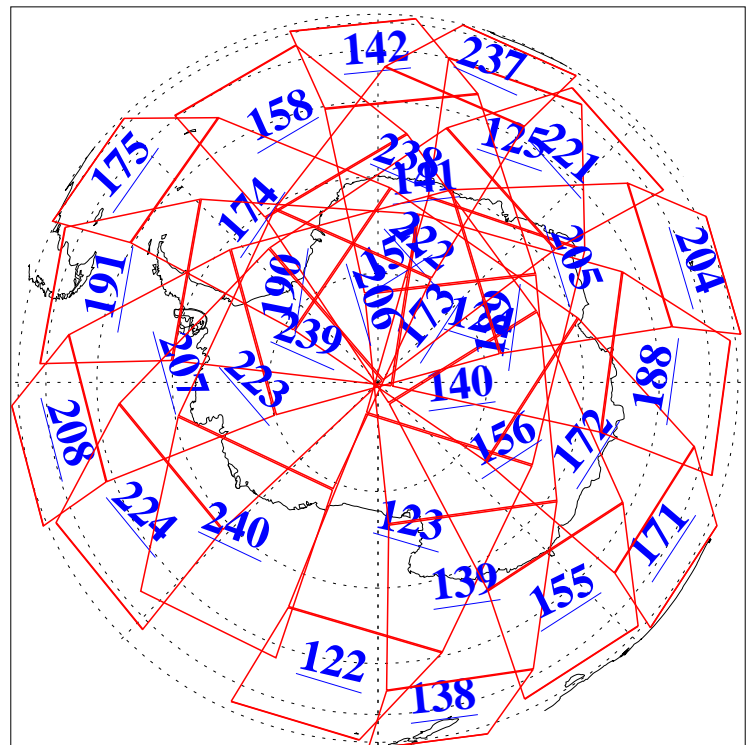

L1B Availability
AMSU Granules: 240
HSB Granules: 0
AIRS Granules: 240

8 Jul 2010
DoY 189
Aqua Day 2987
Granules: 1 to 120

Granules: 121 to 240

Legend: AMSU Available, HSB Available, AIRS Available

L1B Availability
AMSU Granules: 240
HSB Granules: 0
AIRS Granules: 240

8 Jul 2010
DoY 189
Aqua Day 2987

Ascending Granules

Descending Granules

Legend: AMSU Available, HSB Available, AIRS Available

L1B Availability
AMSU Granules: 240
HSB Granules: 0
AIRS Granules: 240

8 Jul 2010
DoY 189
Aqua Day 2987

Northern Hemisphere Granules

Southern Hemisphere Granules

Legend: AMSU Available, HSB Available, AIRS Available