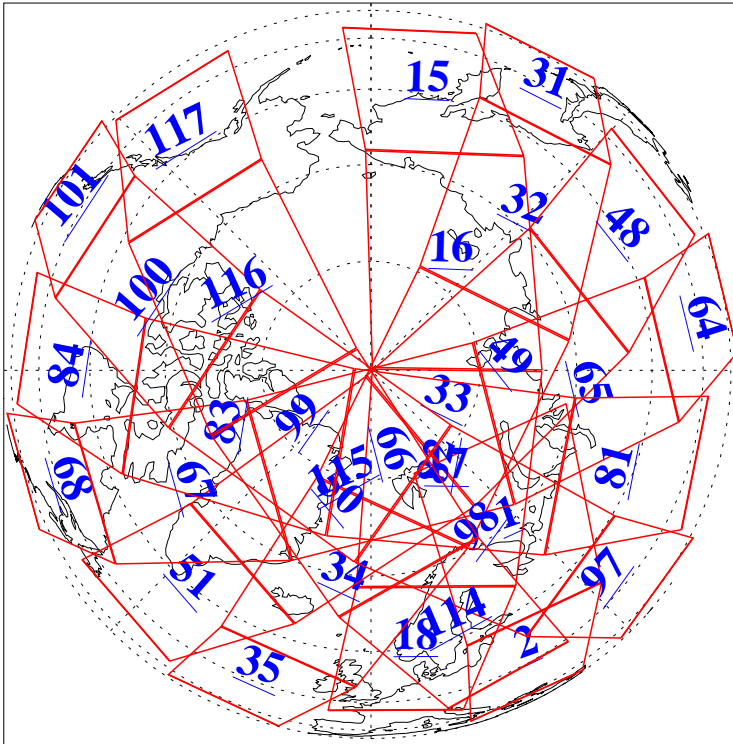

L1B Availability
AMSU Granules: 240
HSB Granules: 0
AIRS Granules: 240

8 Jul 2010
DoY 189
Aqua Day 2987
Granules: 1 to 120

Granules: 121 to 240

Legend: AMSU Available, HSB Available, AIRS Available

L1B Availability
AMSU Granules: 240
HSB Granules: 0
AIRS Granules: 240

8 Jul 2010
DoY 189
Aqua Day 2987

Ascending Granules

Descending Granules

Legend: AMSU Available, HSB Available, AIRS Available

L1B Availability
AMSU Granules: 240
HSB Granules: 0
AIRS Granules: 240

8 Jul 2010
DoY 189
Aqua Day 2987

Northern Hemisphere Granules

Southern Hemisphere Granules

Legend: AMSU Available, HSB Available, AIRS Available