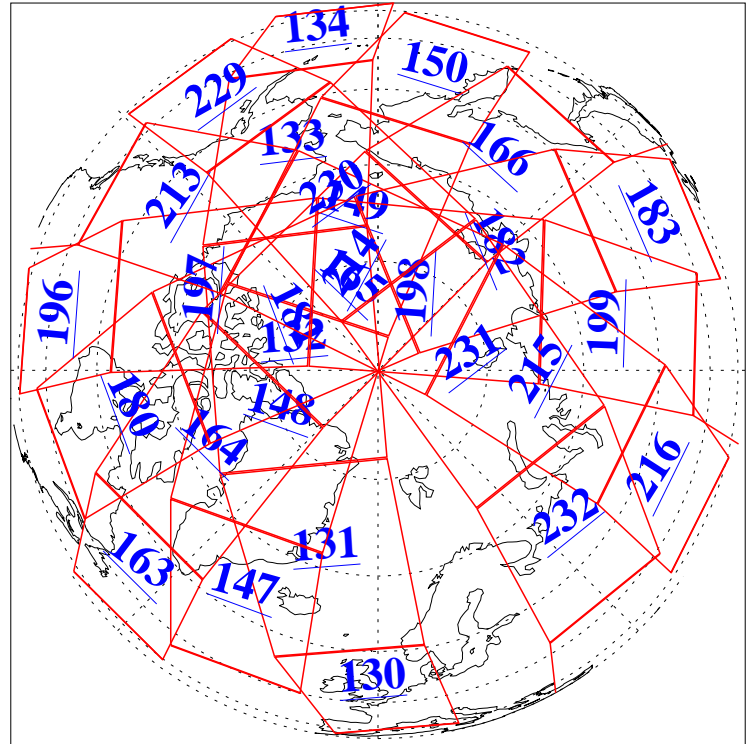

L1B Availability
AMSU Granules: 240
HSB Granules: 0
AIRS Granules: 240

8 Jul 2010
DoY 189
Aqua Day 2987
Granules: 1 to 120

Granules: 121 to 240

Legend: AMSU Available, HSB Available, AIRS Available

L1B Availability
AMSU Granules: 240
HSB Granules: 0
AIRS Granules: 240

8 Jul 2010
DoY 189
Aqua Day 2987

Ascending Granules

Descending Granules

Legend: AMSU Available, HSB Available, AIRS Available

L1B Availability
AMSU Granules: 240
HSB Granules: 0
AIRS Granules: 240

8 Jul 2010
DoY 189
Aqua Day 2987

Northern Hemisphere Granules

Southern Hemisphere Granules

Legend: AMSU Available, HSB Available, AIRS Available