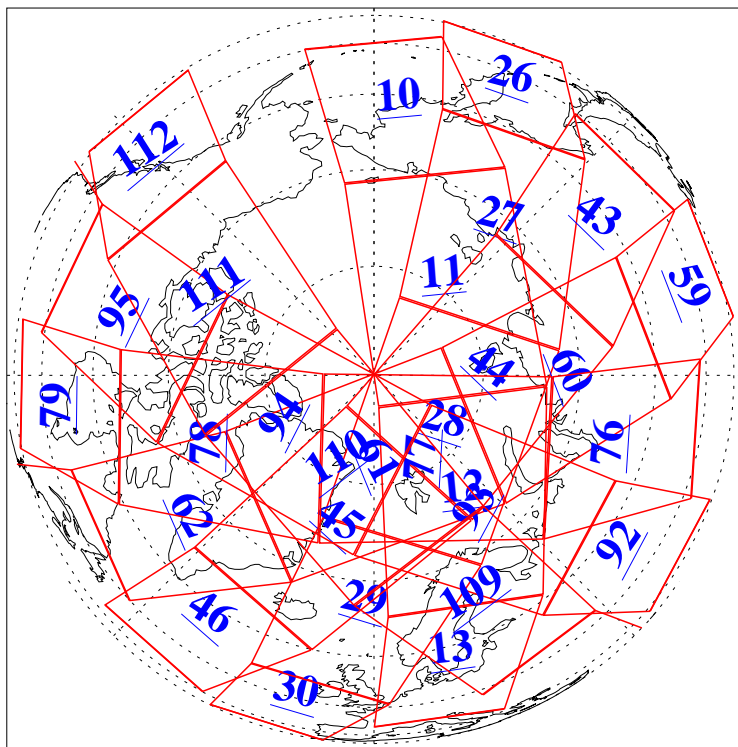

L1B Availability
AMSU Granules: 240
HSB Granules: 0
AIRS Granules: 240

5 Jul 2010
DoY 186
Aqua Day 2984
Granules: 1 to 120

Granules: 121 to 240

Legend: AMSU Available, HSB Available, AIRS Available

L1B Availability
AMSU Granules: 240
HSB Granules: 0
AIRS Granules: 240

5 Jul 2010
DoY 186
Aqua Day 2984

Ascending Granules

Descending Granules

Legend: AMSU Available, HSB Available, AIRS Available

L1B Availability
 AMSU Granules: 240
 HSB Granules: 0
 AIRS Granules: 240

5 Jul 2010
 DoY 186
 Aqua Day 2984

Northern Hemisphere Granules

Southern Hemisphere Granules

Legend: AMSU Available, HSB Available, AIRS Available