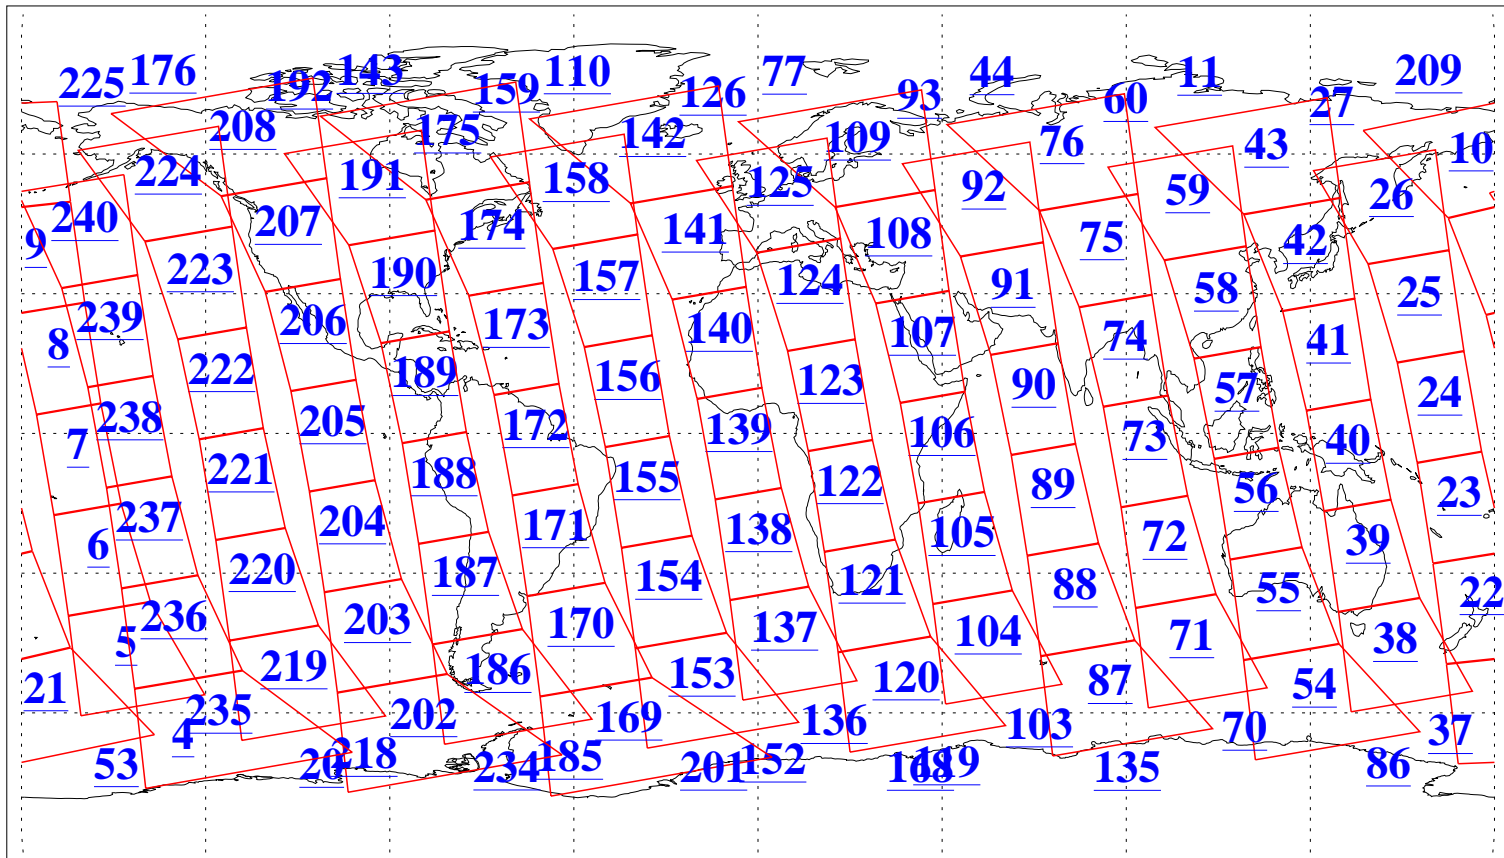

L1B Availability
AMSU Granules: 240
HSB Granules: 0
AIRS Granules: 240

5 Jul 2010
DoY 186
Aqua Day 2984
Granules: 1 to 120

Granules: 121 to 240

Legend: AMSU Available, HSB Available, AIRS Available

L1B Availability
AMSU Granules: 240
HSB Granules: 0
AIRS Granules: 240

5 Jul 2010
DoY 186
Aqua Day 2984

Ascending Granules

Descending Granules

Legend: AMSU Available, HSB Available, AIRS Available

L1B Availability
 AMSU Granules: 240
 HSB Granules: 0
 AIRS Granules: 240

5 Jul 2010
 DoY 186
 Aqua Day 2984

Northern Hemisphere Granules

Southern Hemisphere Granules

Legend: AMSU Available, HSB Available, AIRS Available