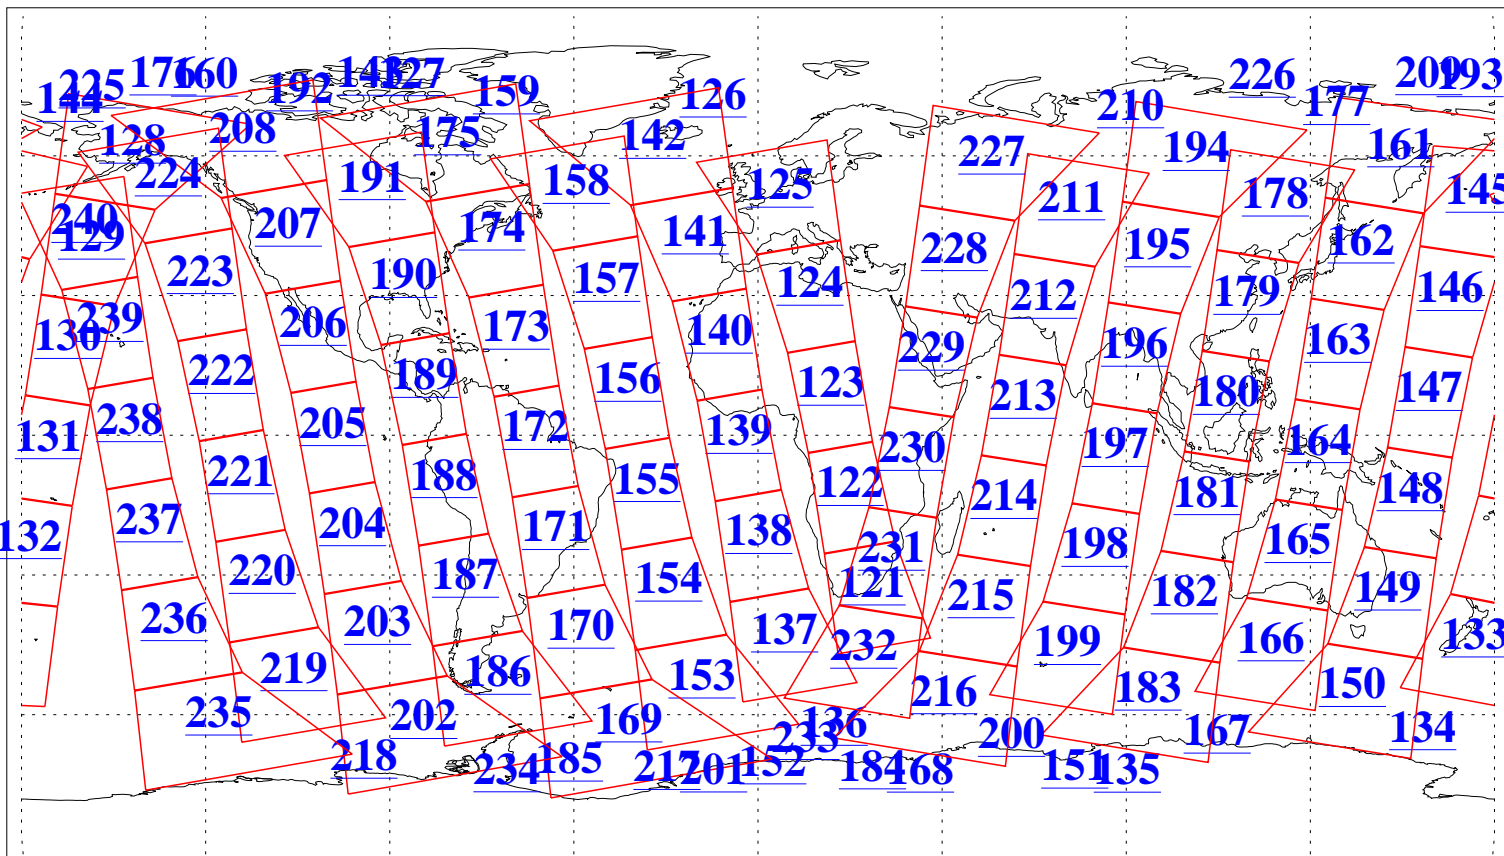

L1B Availability
AMSU Granules: 240
HSB Granules: 0
AIRS Granules: 240

5 Jul 2010
DoY 186
Aqua Day 2984
Granules: 1 to 120

Granules: 121 to 240

Legend: AMSU Available, HSB Available, AIRS Available

L1B Availability
AMSU Granules: 240
HSB Granules: 0
AIRS Granules: 240

5 Jul 2010
DoY 186
Aqua Day 2984

Ascending Granules

Descending Granules

Legend: AMSU Available, HSB Available, AIRS Available

L1B Availability
 AMSU Granules: 240
 HSB Granules: 0
 AIRS Granules: 240

5 Jul 2010
 DoY 186
 Aqua Day 2984

Northern Hemisphere Granules

Southern Hemisphere Granules

Legend: AMSU Available, HSB Available, AIRS Available