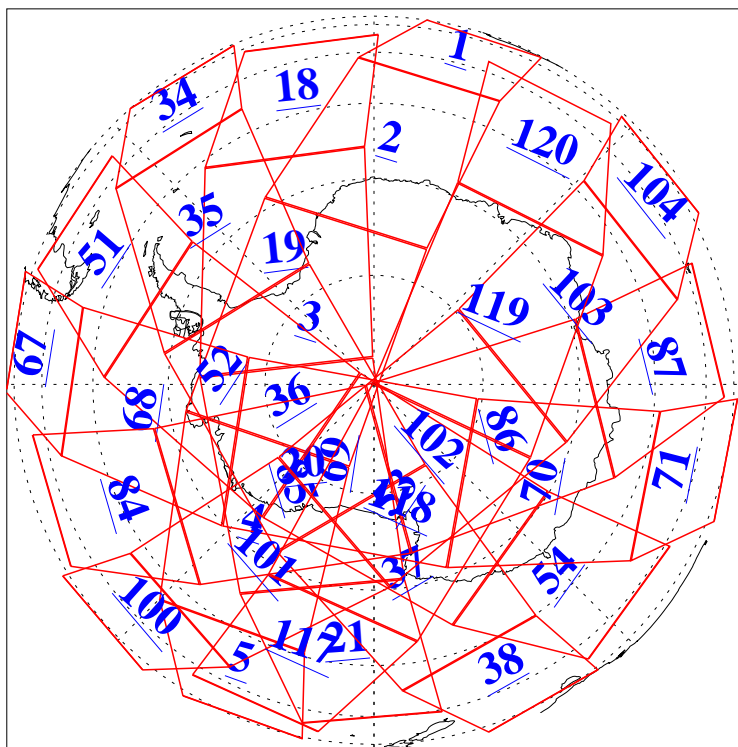

L1B Availability
AMSU Granules: 240
HSB Granules: 0
AIRS Granules: 240

5 Jul 2010
DoY 186
Aqua Day 2984
Granules: 1 to 120

Granules: 121 to 240

Legend: AMSU Available, HSB Available, AIRS Available

L1B Availability
AMSU Granules: 240
HSB Granules: 0
AIRS Granules: 240

5 Jul 2010
DoY 186
Aqua Day 2984

Ascending Granules

Descending Granules

Legend: AMSU Available, HSB Available, AIRS Available

L1B Availability
 AMSU Granules: 240
 HSB Granules: 0
 AIRS Granules: 240

5 Jul 2010
 DoY 186
 Aqua Day 2984

Northern Hemisphere Granules

Southern Hemisphere Granules

Legend: AMSU Available, HSB Available, AIRS Available