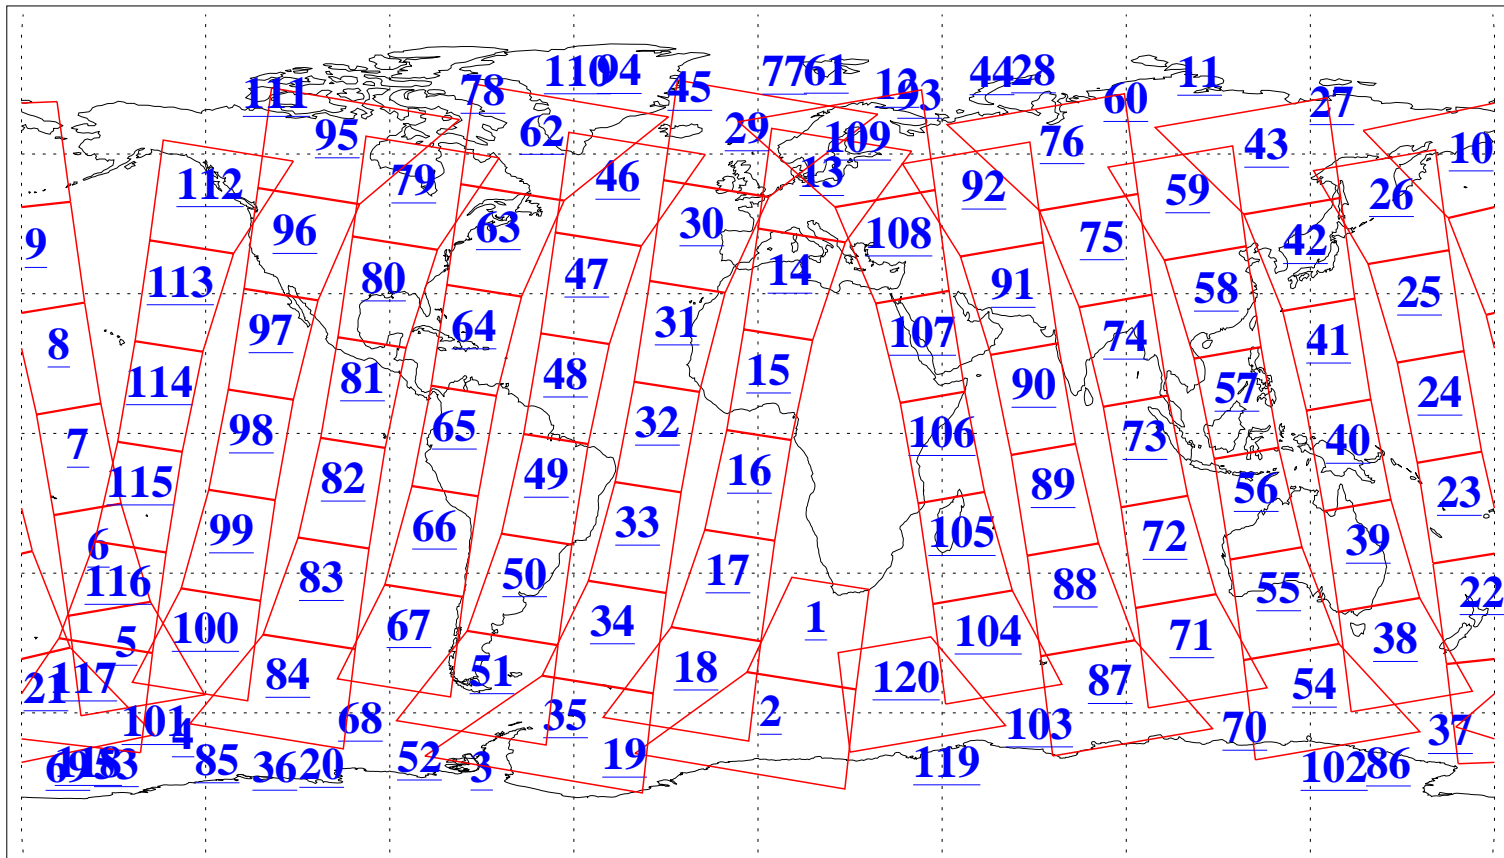

L1B Availability
AMSU Granules: 240
HSB Granules: 0
AIRS Granules: 240

5 Jul 2010
DoY 186
Aqua Day 2984
Granules: 1 to 120

Granules: 121 to 240

Legend: AMSU Available, HSB Available, AIRS Available

L1B Availability
AMSU Granules: 240
HSB Granules: 0
AIRS Granules: 240

5 Jul 2010
DoY 186
Aqua Day 2984

Ascending Granules

Descending Granules

Legend: AMSU Available, HSB Available, AIRS Available

L1B Availability
 AMSU Granules: 240
 HSB Granules: 0
 AIRS Granules: 240

5 Jul 2010
 DoY 186
 Aqua Day 2984

Northern Hemisphere Granules

Southern Hemisphere Granules

Legend: AMSU Available, HSB Available, AIRS Available