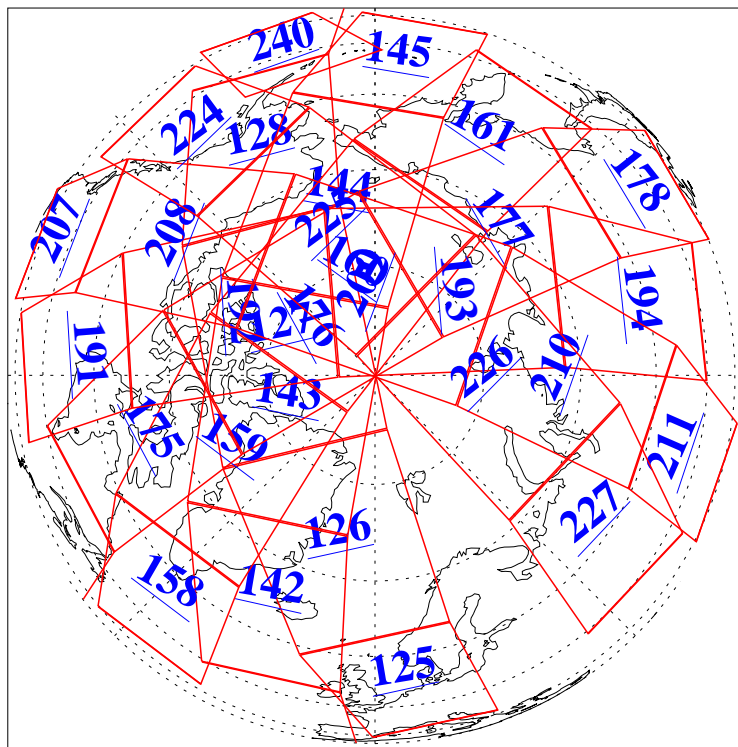

L1B Availability
AMSU Granules: 240
HSB Granules: 0
AIRS Granules: 240

5 Jul 2010
DoY 186
Aqua Day 2984
Granules: 1 to 120

Granules: 121 to 240

Legend: AMSU Available, HSB Available, AIRS Available

L1B Availability
AMSU Granules: 240
HSB Granules: 0
AIRS Granules: 240

5 Jul 2010
DoY 186
Aqua Day 2984

Ascending Granules

Descending Granules

Legend: AMSU Available, HSB Available, AIRS Available

L1B Availability
 AMSU Granules: 240
 HSB Granules: 0
 AIRS Granules: 240

5 Jul 2010
 DoY 186
 Aqua Day 2984

Northern Hemisphere Granules

Southern Hemisphere Granules

Legend: AMSU Available, HSB Available, AIRS Available