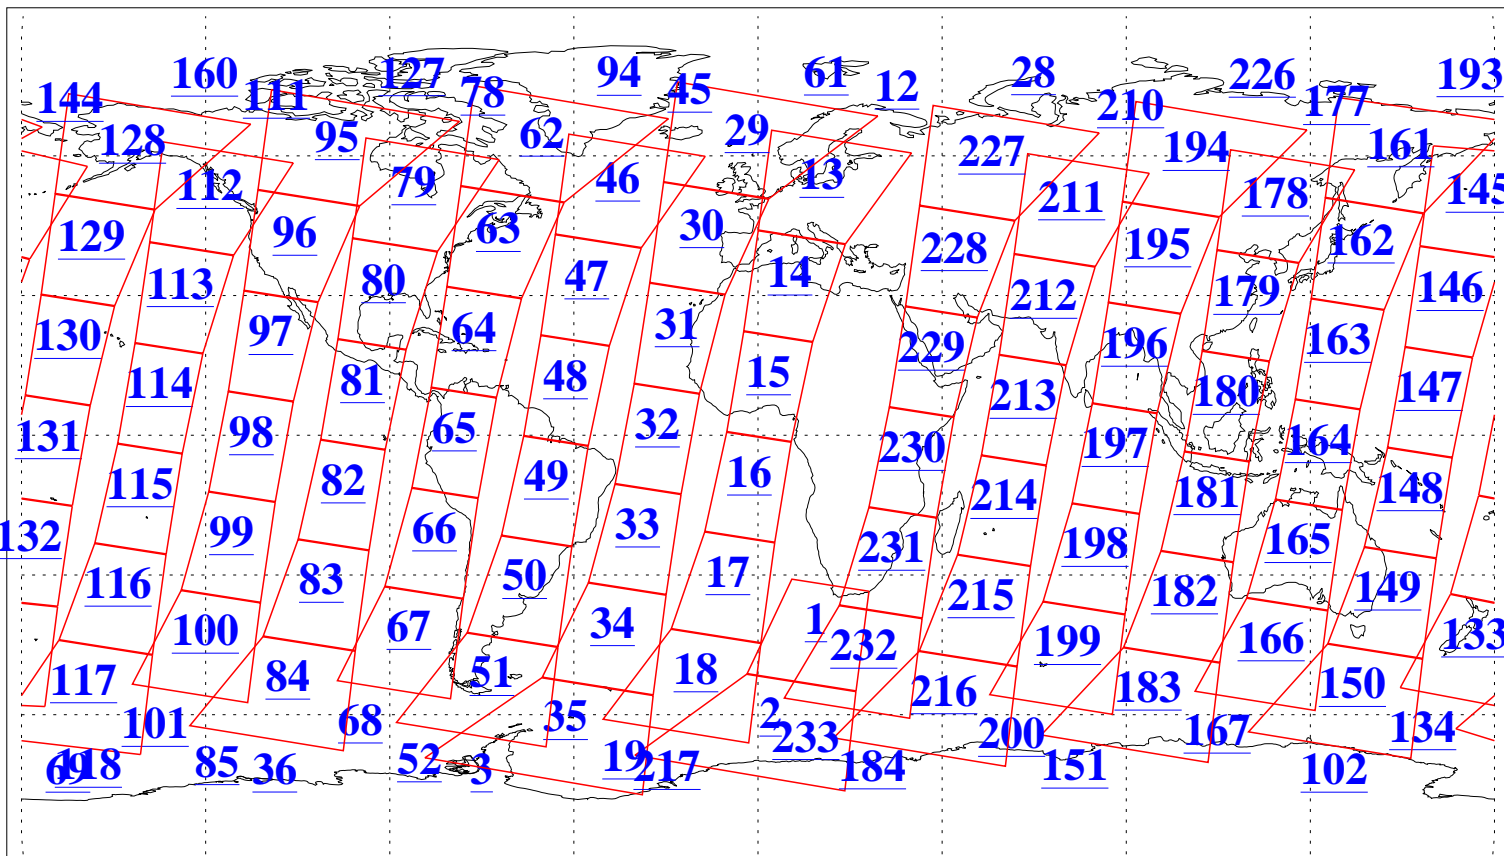

L1B Availability
AMSU Granules: 240
HSB Granules: 0
AIRS Granules: 240

5 Jul 2010
DoY 186
Aqua Day 2984
Granules: 1 to 120

Granules: 121 to 240

Legend: AMSU Available, HSB Available, AIRS Available

L1B Availability
AMSU Granules: 240
HSB Granules: 0
AIRS Granules: 240

5 Jul 2010
DoY 186
Aqua Day 2984

Ascending Granules

Descending Granules

Legend: AMSU Available, HSB Available, AIRS Available

L1B Availability
 AMSU Granules: 240
 HSB Granules: 0
 AIRS Granules: 240

5 Jul 2010
 DoY 186
 Aqua Day 2984

Northern Hemisphere Granules

Southern Hemisphere Granules

Legend: AMSU Available, HSB Available, AIRS Available