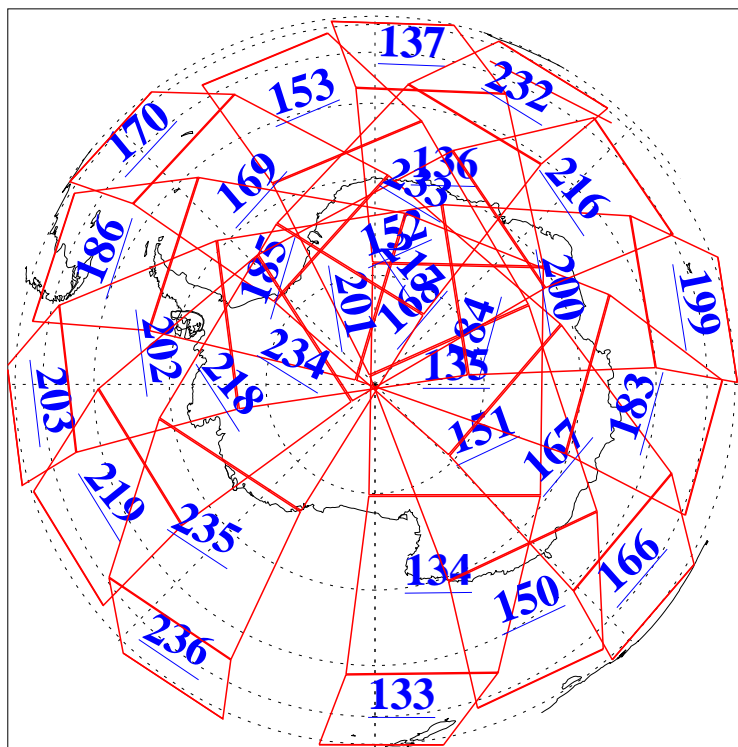

L1B Availability
AMSU Granules: 240
HSB Granules: 0
AIRS Granules: 240

5 Jul 2010
DoY 186
Aqua Day 2984
Granules: 1 to 120

Granules: 121 to 240

Legend: AMSU Available, HSB Available, AIRS Available

L1B Availability
AMSU Granules: 240
HSB Granules: 0
AIRS Granules: 240

5 Jul 2010
DoY 186
Aqua Day 2984

Ascending Granules

Descending Granules

Legend: AMSU Available, HSB Available, AIRS Available

L1B Availability
 AMSU Granules: 240
 HSB Granules: 0
 AIRS Granules: 240

5 Jul 2010
 DoY 186
 Aqua Day 2984

Northern Hemisphere Granules

Southern Hemisphere Granules

Legend: AMSU Available, HSB Available, AIRS Available