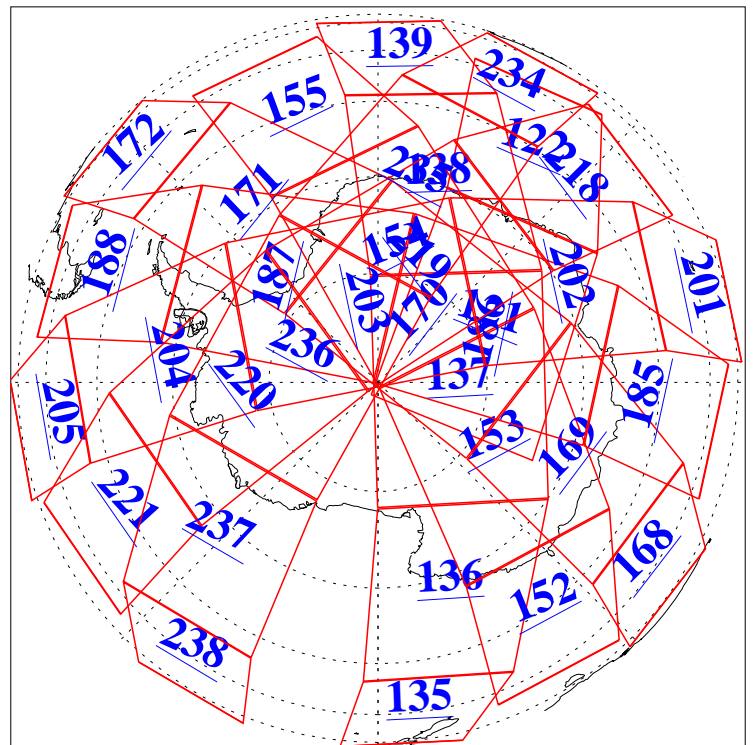

L1B Availability
AMSU Granules: 240
HSB Granules: 0
AIRS Granules: 240

3 Jul 2010
DoY 184
Aqua Day 2982
Granules: 1 to 120

Granules: 121 to 240

Legend: AMSU Available, HSB Available, AIRS Available

L1B Availability
AMSU Granules: 240
HSB Granules: 0
AIRS Granules: 240

3 Jul 2010
DoY 184
Aqua Day 2982

Ascending Granules

Descending Granules

Legend: AMSU Available, HSB Available, AIRS Available

L1B Availability
 AMSU Granules: 240
 HSB Granules: 0
 AIRS Granules: 240

3 Jul 2010
 DoY 184
 Aqua Day 2982

Northern Hemisphere Granules

Southern Hemisphere Granules

Legend: AMSU Available, HSB Available, AIRS Available