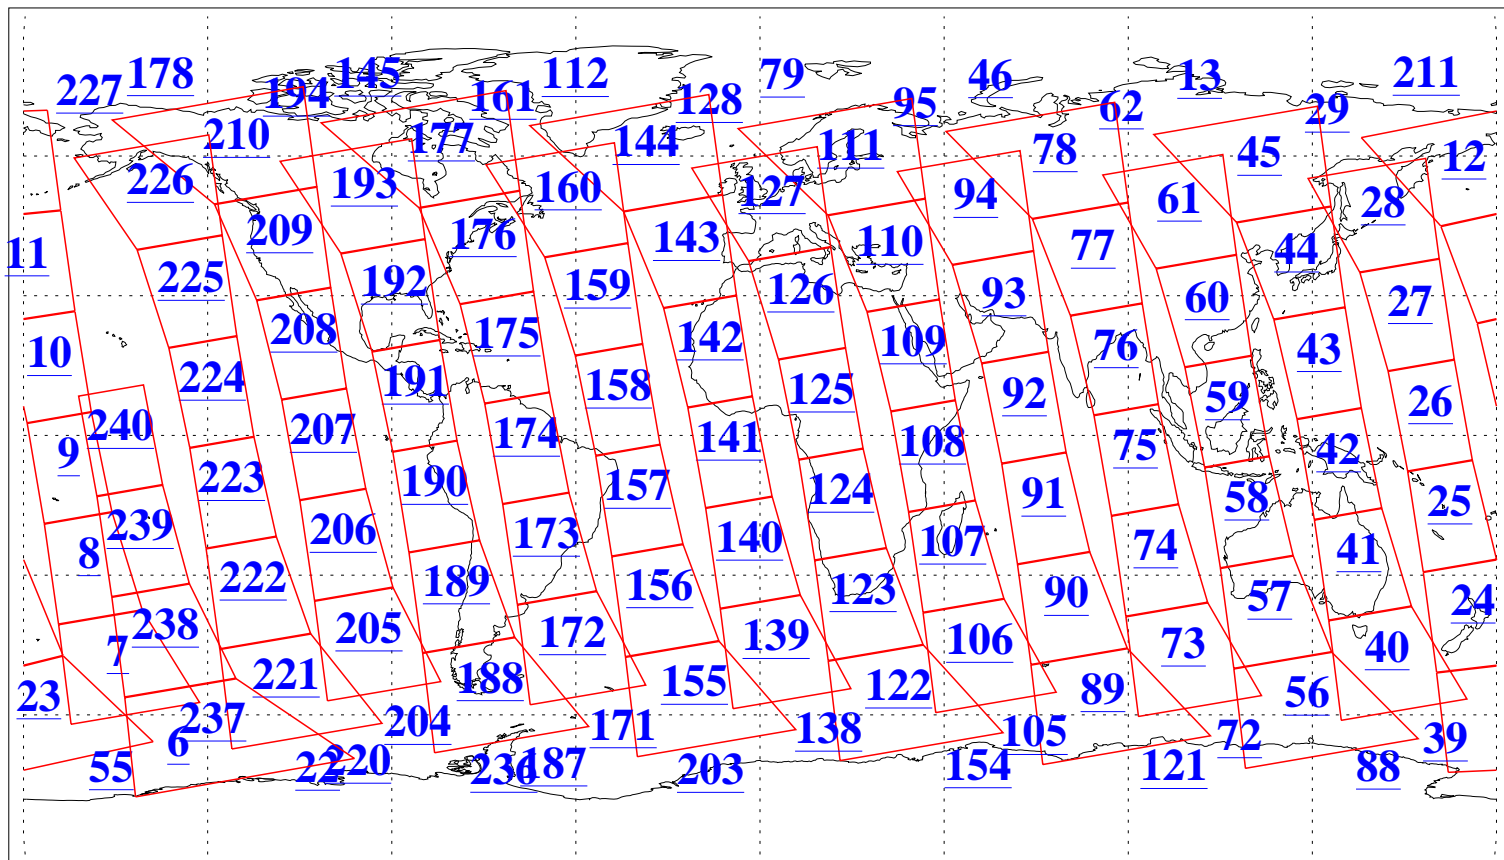

L1B Availability
AMSU Granules: 240
HSB Granules: 0
AIRS Granules: 240

3 Jul 2010
DoY 184
Aqua Day 2982
Granules: 1 to 120

Granules: 121 to 240

Legend: AMSU Available, HSB Available, AIRS Available

L1B Availability
AMSU Granules: 240
HSB Granules: 0
AIRS Granules: 240

3 Jul 2010
DoY 184
Aqua Day 2982

Ascending Granules

Descending Granules

Legend: AMSU Available, HSB Available, AIRS Available

L1B Availability
 AMSU Granules: 240
 HSB Granules: 0
 AIRS Granules: 240

3 Jul 2010
 DoY 184
 Aqua Day 2982

Northern Hemisphere Granules

Southern Hemisphere Granules

Legend: AMSU Available, HSB Available, AIRS Available