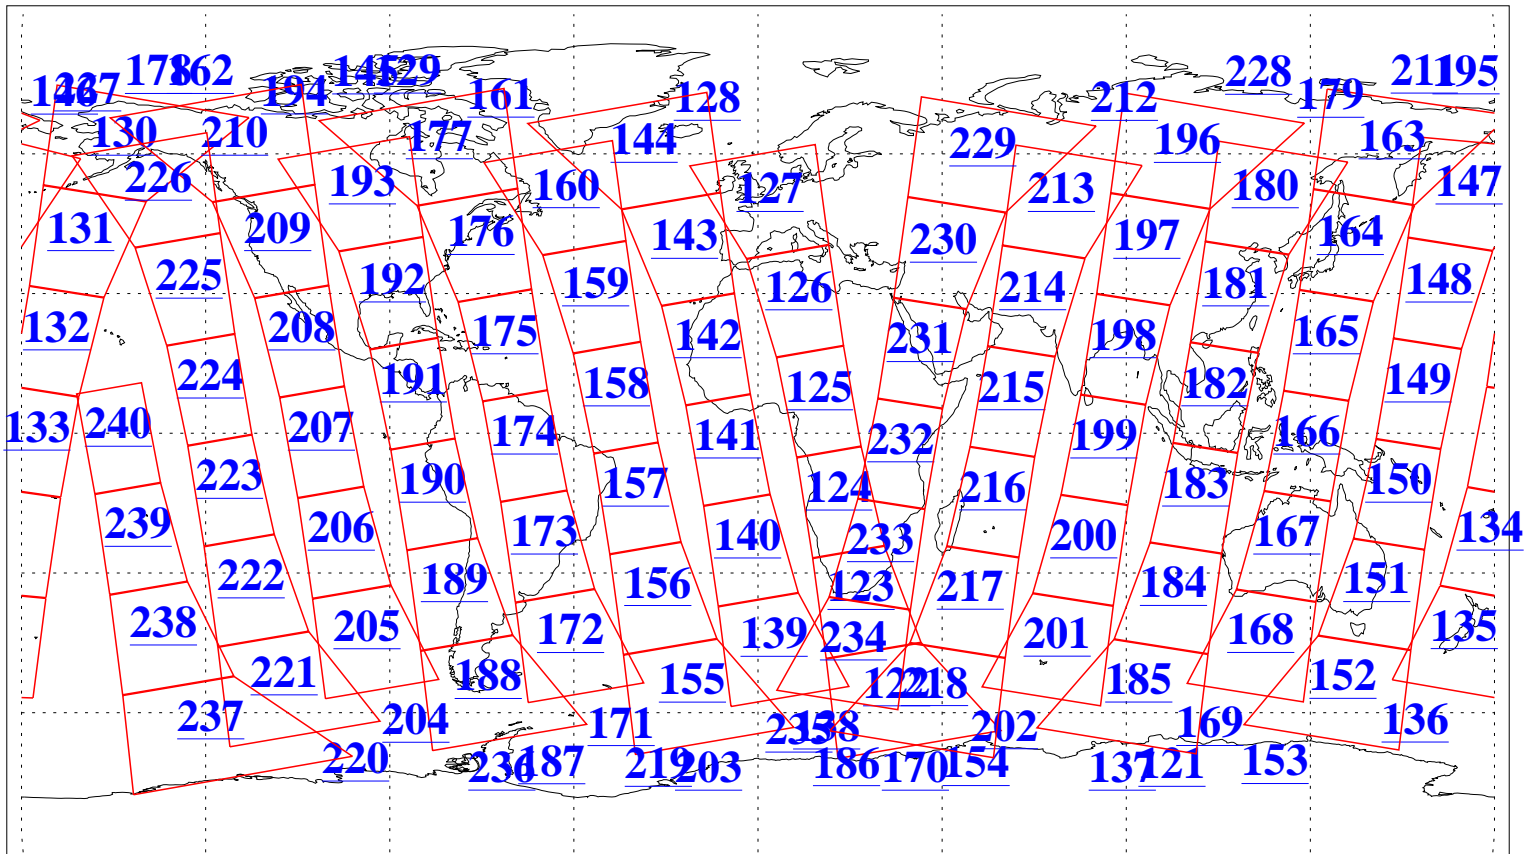

L1B Availability
AMSU Granules: 240
HSB Granules: 0
AIRS Granules: 240

3 Jul 2010
DoY 184
Aqua Day 2982
Granules: 1 to 120

Granules: 121 to 240

Legend: AMSU Available, HSB Available, AIRS Available

L1B Availability
AMSU Granules: 240
HSB Granules: 0
AIRS Granules: 240

3 Jul 2010
DoY 184
Aqua Day 2982

Ascending Granules

Descending Granules

Legend: AMSU Available, HSB Available, AIRS Available

L1B Availability
 AMSU Granules: 240
 HSB Granules: 0
 AIRS Granules: 240

3 Jul 2010
 DoY 184
 Aqua Day 2982

Northern Hemisphere Granules

Southern Hemisphere Granules

Legend: AMSU Available, HSB Available, AIRS Available