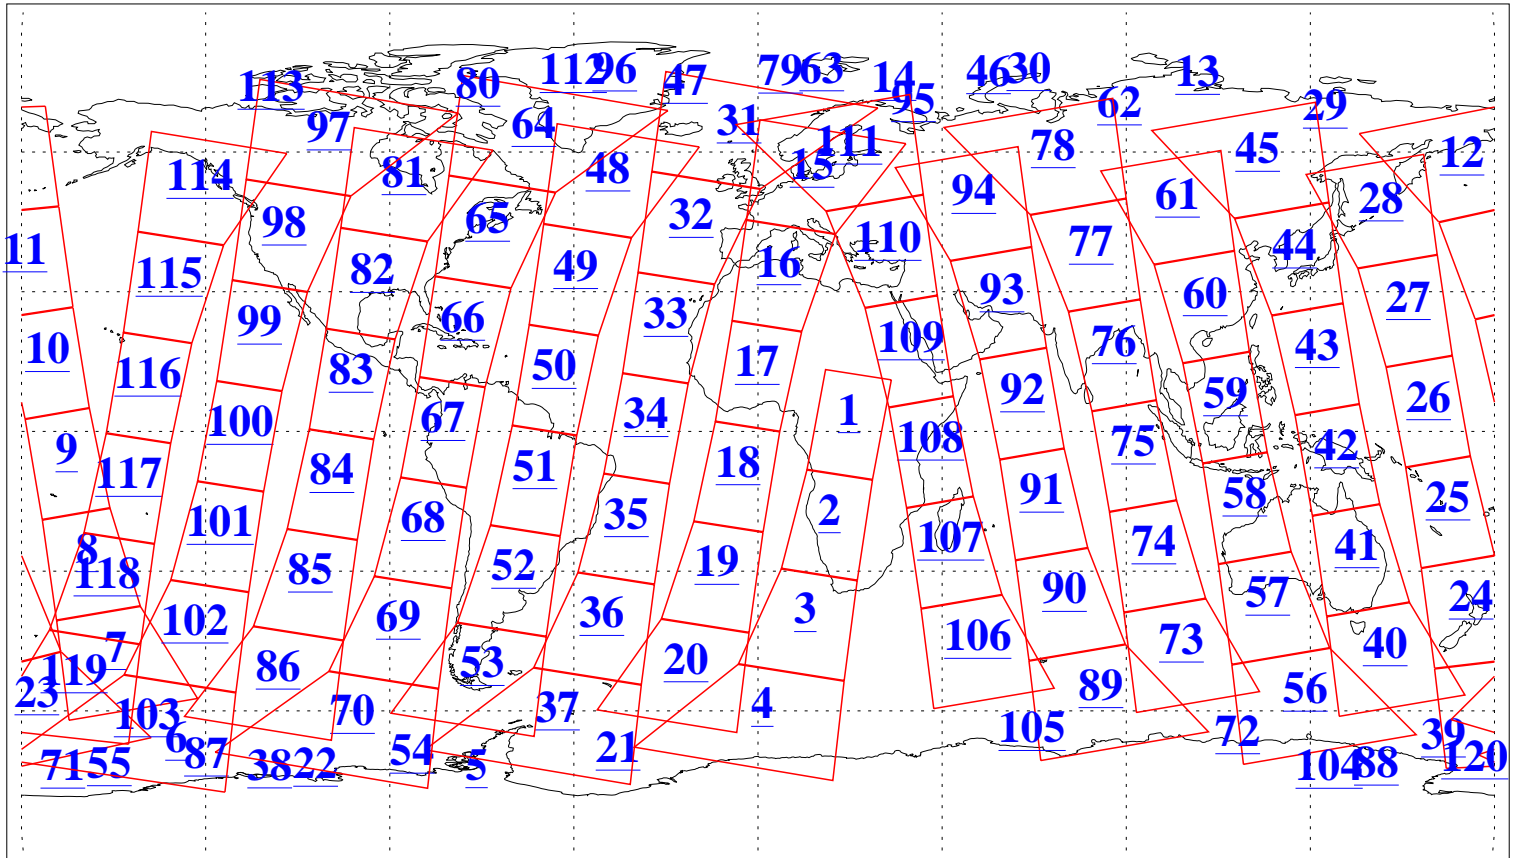

L1B Availability
AMSU Granules: 240
HSB Granules: 0
AIRS Granules: 240

3 Jul 2010
DoY 184
Aqua Day 2982
Granules: 1 to 120

Granules: 121 to 240

Legend: AMSU Available, HSB Available, AIRS Available

L1B Availability
AMSU Granules: 240
HSB Granules: 0
AIRS Granules: 240

3 Jul 2010
DoY 184
Aqua Day 2982

Ascending Granules

Descending Granules

Legend: AMSU Available, HSB Available, AIRS Available

L1B Availability
 AMSU Granules: 240
 HSB Granules: 0
 AIRS Granules: 240

3 Jul 2010
 DoY 184
 Aqua Day 2982

Northern Hemisphere Granules

Southern Hemisphere Granules

Legend: AMSU Available, HSB Available, AIRS Available