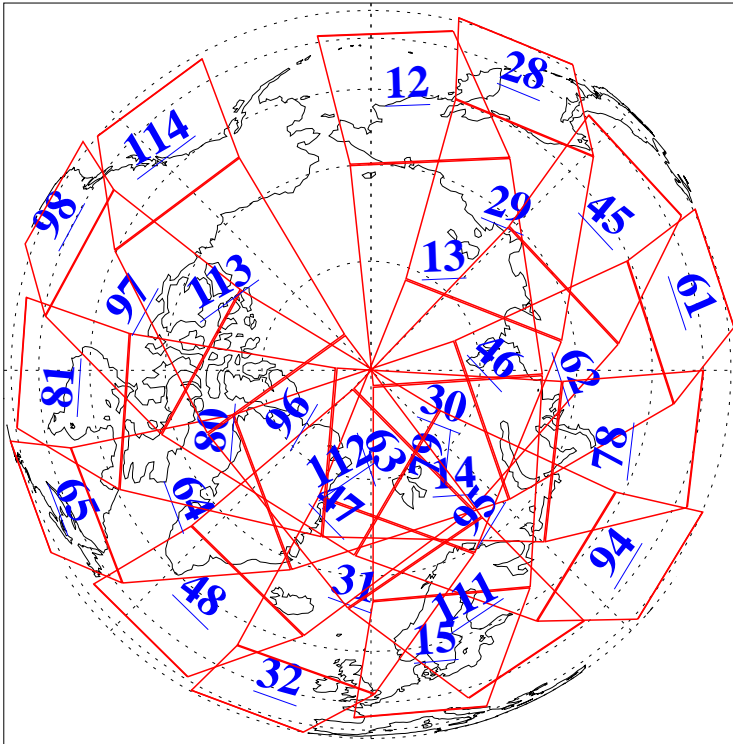

L1B Availability
AMSU Granules: 240
HSB Granules: 0
AIRS Granules: 240

3 Jul 2010
DoY 184
Aqua Day 2982
Granules: 1 to 120

Granules: 121 to 240

Legend: AMSU Available, HSB Available, AIRS Available

L1B Availability
AMSU Granules: 240
HSB Granules: 0
AIRS Granules: 240

3 Jul 2010
DoY 184
Aqua Day 2982

Ascending Granules

Descending Granules

Legend: AMSU Available, HSB Available, AIRS Available

L1B Availability
 AMSU Granules: 240
 HSB Granules: 0
 AIRS Granules: 240

3 Jul 2010
 DoY 184
 Aqua Day 2982

Northern Hemisphere Granules

Southern Hemisphere Granules

Legend: AMSU Available, HSB Available, AIRS Available