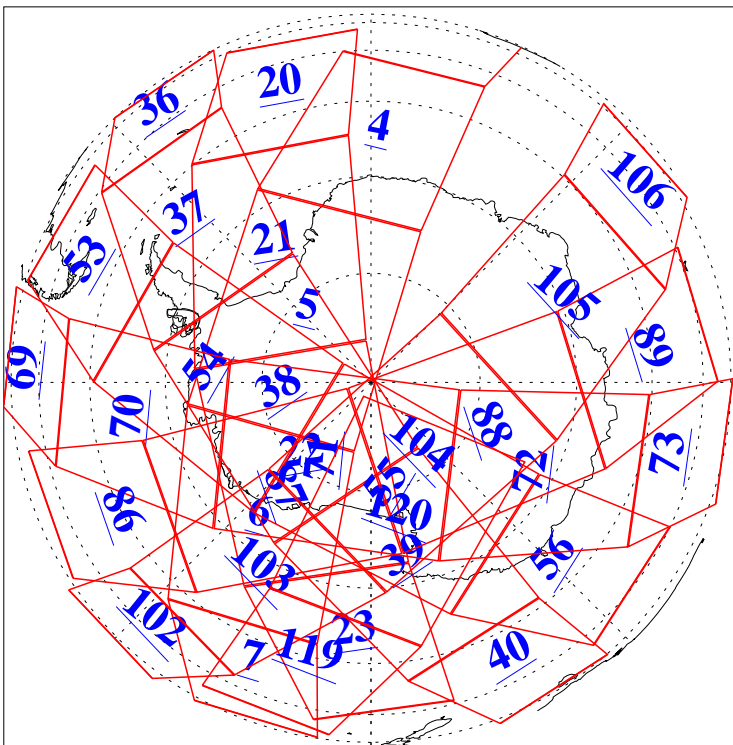

L1B Availability
AMSU Granules: 240
HSB Granules: 0
AIRS Granules: 240

3 Jul 2010
DoY 184
Aqua Day 2982
Granules: 1 to 120

Granules: 121 to 240

Legend: AMSU Available, HSB Available, AIRS Available

L1B Availability
AMSU Granules: 240
HSB Granules: 0
AIRS Granules: 240

3 Jul 2010
DoY 184
Aqua Day 2982

Ascending Granules

Descending Granules

Legend: AMSU Available, HSB Available, AIRS Available

L1B Availability
 AMSU Granules: 240
 HSB Granules: 0
 AIRS Granules: 240

3 Jul 2010
 DoY 184
 Aqua Day 2982

Northern Hemisphere Granules

Southern Hemisphere Granules

Legend: AMSU Available, HSB Available, AIRS Available