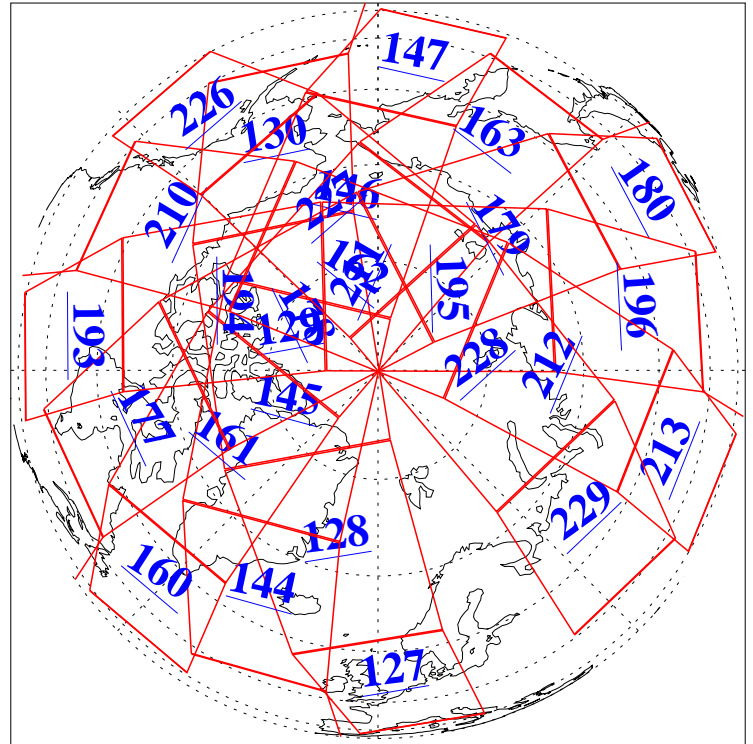

L1B Availability
AMSU Granules: 240
HSB Granules: 0
AIRS Granules: 240

3 Jul 2010
DoY 184
Aqua Day 2982
Granules: 1 to 120

Granules: 121 to 240

Legend: AMSU Available, HSB Available, AIRS Available

L1B Availability
AMSU Granules: 240
HSB Granules: 0
AIRS Granules: 240

3 Jul 2010
DoY 184
Aqua Day 2982

Ascending Granules

Descending Granules

Legend: AMSU Available, HSB Available, AIRS Available

L1B Availability
 AMSU Granules: 240
 HSB Granules: 0
 AIRS Granules: 240

3 Jul 2010
 DoY 184
 Aqua Day 2982

Northern Hemisphere Granules

Southern Hemisphere Granules

Legend: AMSU Available, HSB Available, AIRS Available