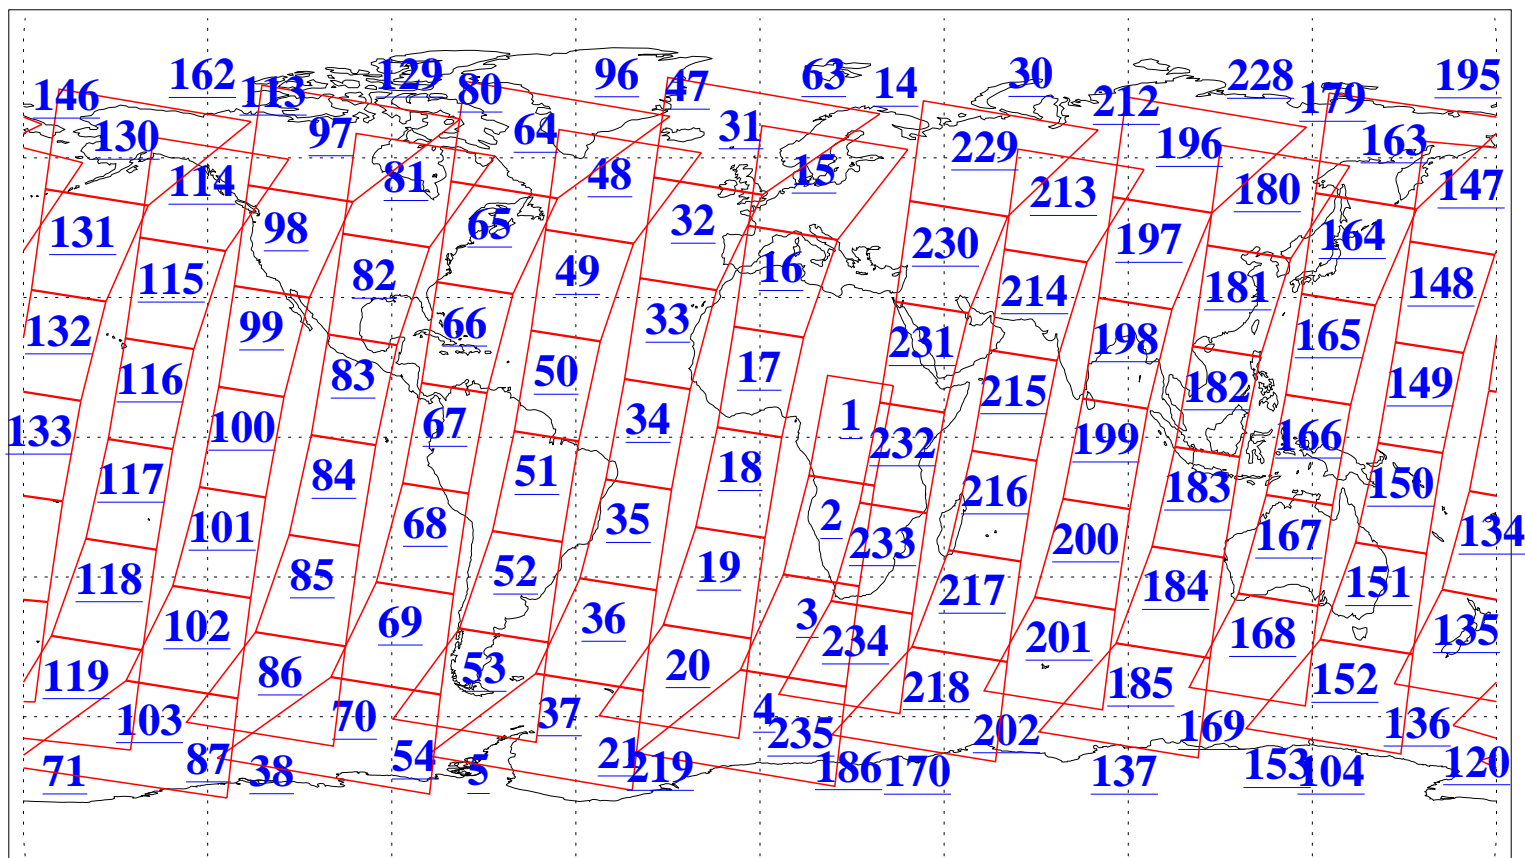

L1B Availability
AMSU Granules: 240
HSB Granules: 0
AIRS Granules: 240

3 Jul 2010
DoY 184
Aqua Day 2982
Granules: 1 to 120

Granules: 121 to 240

Legend: AMSU Available, HSB Available, AIRS Available

L1B Availability
AMSU Granules: 240
HSB Granules: 0
AIRS Granules: 240

3 Jul 2010
DoY 184
Aqua Day 2982

Ascending Granules

Descending Granules

Legend: AMSU Available, HSB Available, AIRS Available

L1B Availability
 AMSU Granules: 240
 HSB Granules: 0
 AIRS Granules: 240

3 Jul 2010
 DoY 184
 Aqua Day 2982

Northern Hemisphere Granules

Southern Hemisphere Granules

Legend: AMSU Available, HSB Available, AIRS Available