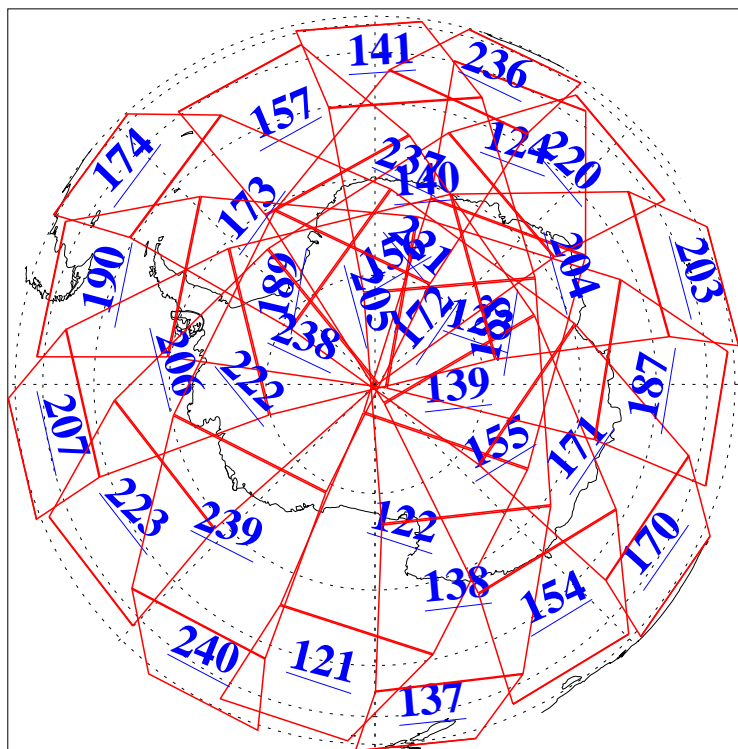

L1B Availability
AMSU Granules: 240
HSB Granules: 0
AIRS Granules: 240

1 Jul 2010
DoY 182
Aqua Day 2980
Granules: 1 to 120

Granules: 121 to 240

Legend: AMSU Available, HSB Available, AIRS Available

L1B Availability
AMSU Granules: 240
HSB Granules: 0
AIRS Granules: 240

1 Jul 2010
DoY 182
Aqua Day 2980

Ascending Granules

Descending Granules

Legend: AMSU Available, HSB Available, AIRS Available

L1B Availability
 AMSU Granules: 240
 HSB Granules: 0
 AIRS Granules: 240

1 Jul 2010
 DoY 182
 Aqua Day 2980

Northern Hemisphere Granules

Southern Hemisphere Granules

Legend: AMSU Available, HSB Available, AIRS Available