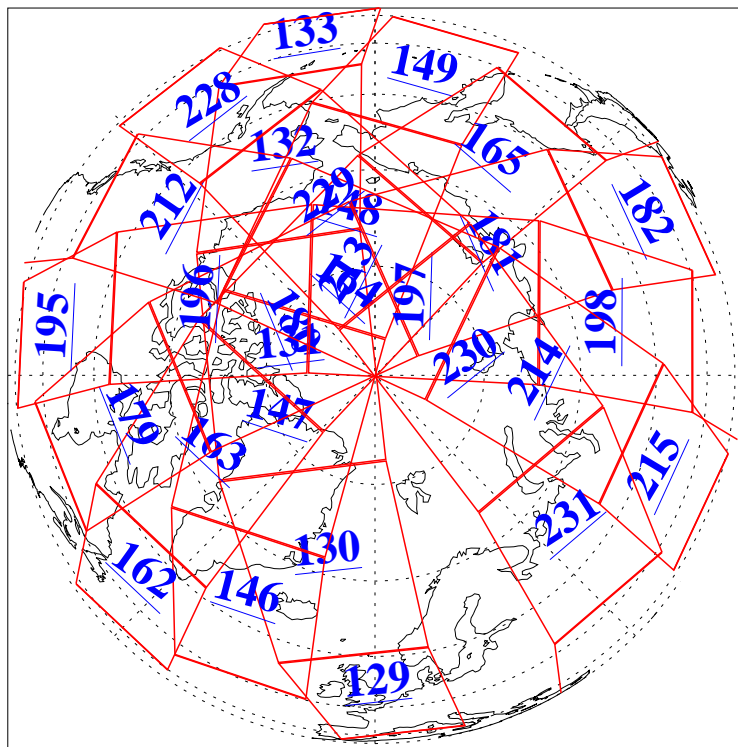

L1B Availability
AMSU Granules: 240
HSB Granules: 0
AIRS Granules: 240

1 Jul 2010
DoY 182
Aqua Day 2980
Granules: 1 to 120

Granules: 121 to 240

Legend: AMSU Available, HSB Available, AIRS Available

L1B Availability
AMSU Granules: 240
HSB Granules: 0
AIRS Granules: 240

1 Jul 2010
DoY 182
Aqua Day 2980

Ascending Granules

Descending Granules

Legend: AMSU Available, HSB Available, AIRS Available

L1B Availability
 AMSU Granules: 240
 HSB Granules: 0
 AIRS Granules: 240

1 Jul 2010
 DoY 182
 Aqua Day 2980

Northern Hemisphere Granules

Southern Hemisphere Granules

Legend: AMSU Available, HSB Available, AIRS Available