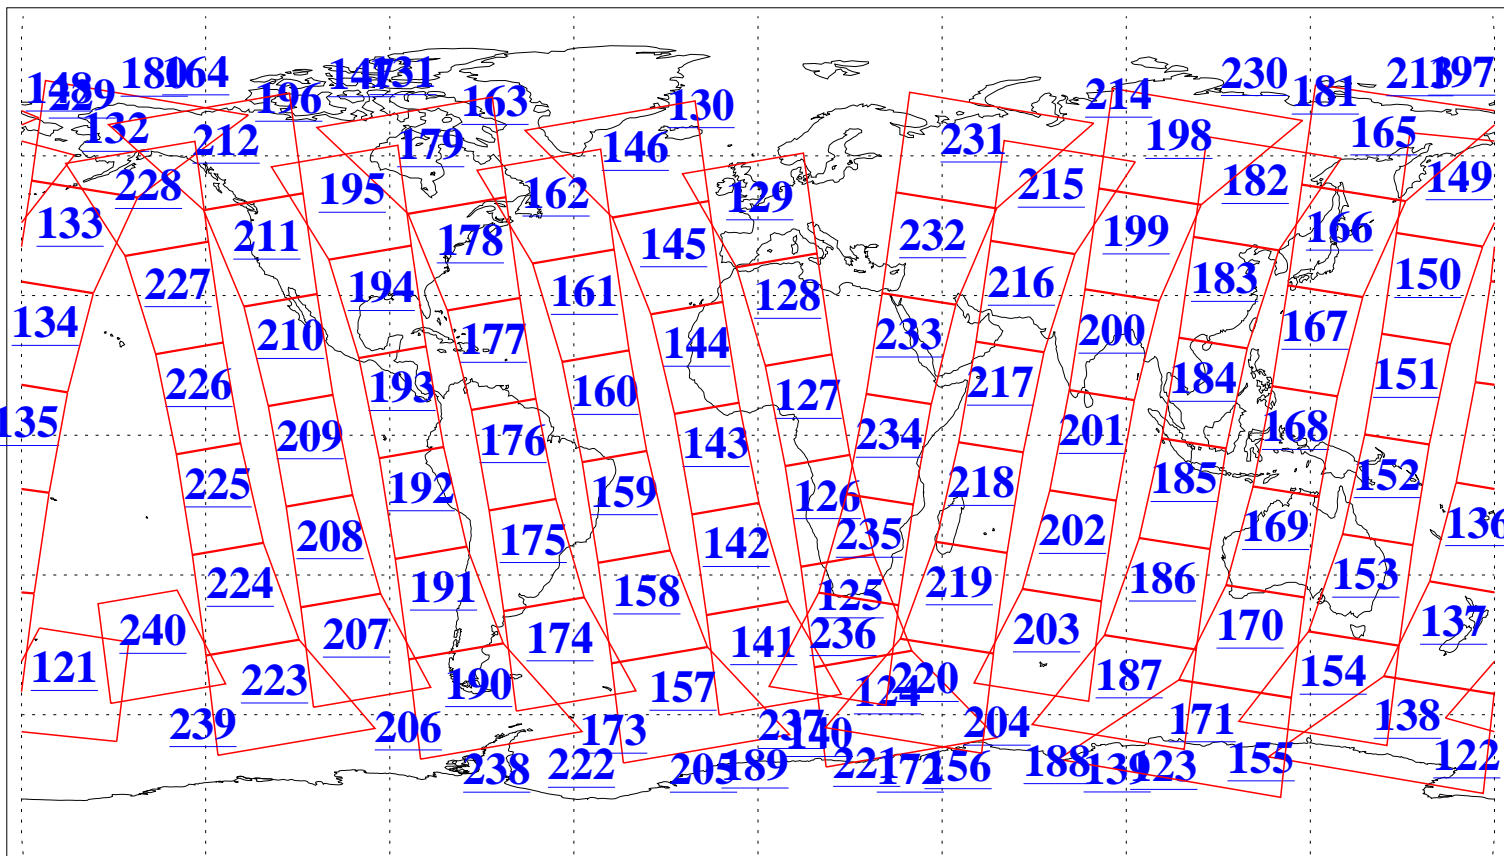

L1B Availability
AMSU Granules: 240
HSB Granules: 0
AIRS Granules: 240

1 Jul 2010
DoY 182
Aqua Day 2980
Granules: 1 to 120

Granules: 121 to 240

Legend: AMSU Available, HSB Available, AIRS Available

L1B Availability
AMSU Granules: 240
HSB Granules: 0
AIRS Granules: 240

1 Jul 2010
DoY 182
Aqua Day 2980

Ascending Granules

Descending Granules

Legend: AMSU Available, HSB Available, AIRS Available

L1B Availability
 AMSU Granules: 240
 HSB Granules: 0
 AIRS Granules: 240

1 Jul 2010
 DoY 182
 Aqua Day 2980

Northern Hemisphere Granules

Southern Hemisphere Granules

Legend: AMSU Available, HSB Available, AIRS Available