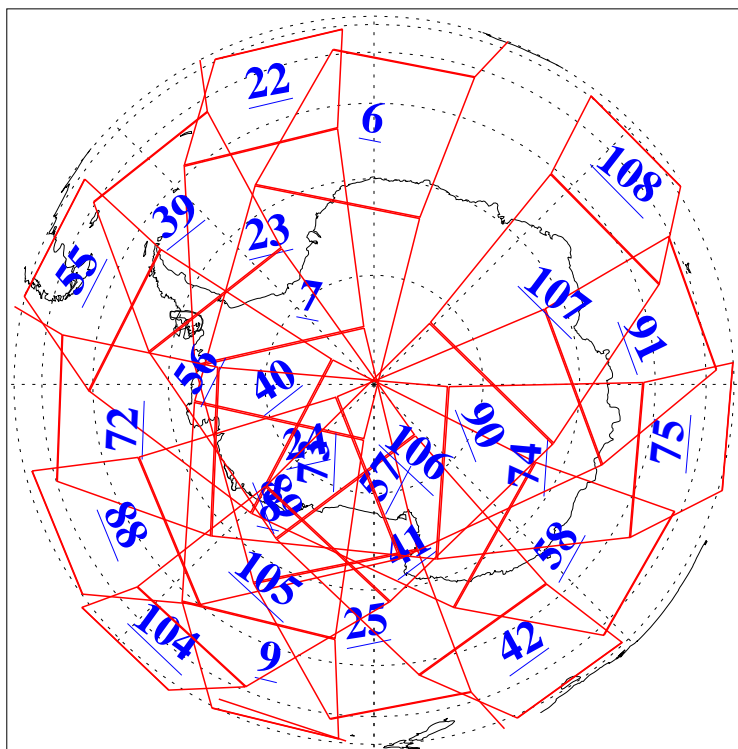

L1B Availability
AMSU Granules: 240
HSB Granules: 0
AIRS Granules: 240

1 Jul 2010
DoY 182
Aqua Day 2980
Granules: 1 to 120

Granules: 121 to 240

Legend: AMSU Available, HSB Available, AIRS Available

L1B Availability
AMSU Granules: 240
HSB Granules: 0
AIRS Granules: 240

1 Jul 2010
DoY 182
Aqua Day 2980

Ascending Granules

Descending Granules

Legend: AMSU Available, HSB Available, AIRS Available

L1B Availability
 AMSU Granules: 240
 HSB Granules: 0
 AIRS Granules: 240

1 Jul 2010
 DoY 182
 Aqua Day 2980

Northern Hemisphere Granules

Southern Hemisphere Granules

Legend: AMSU Available, HSB Available, AIRS Available