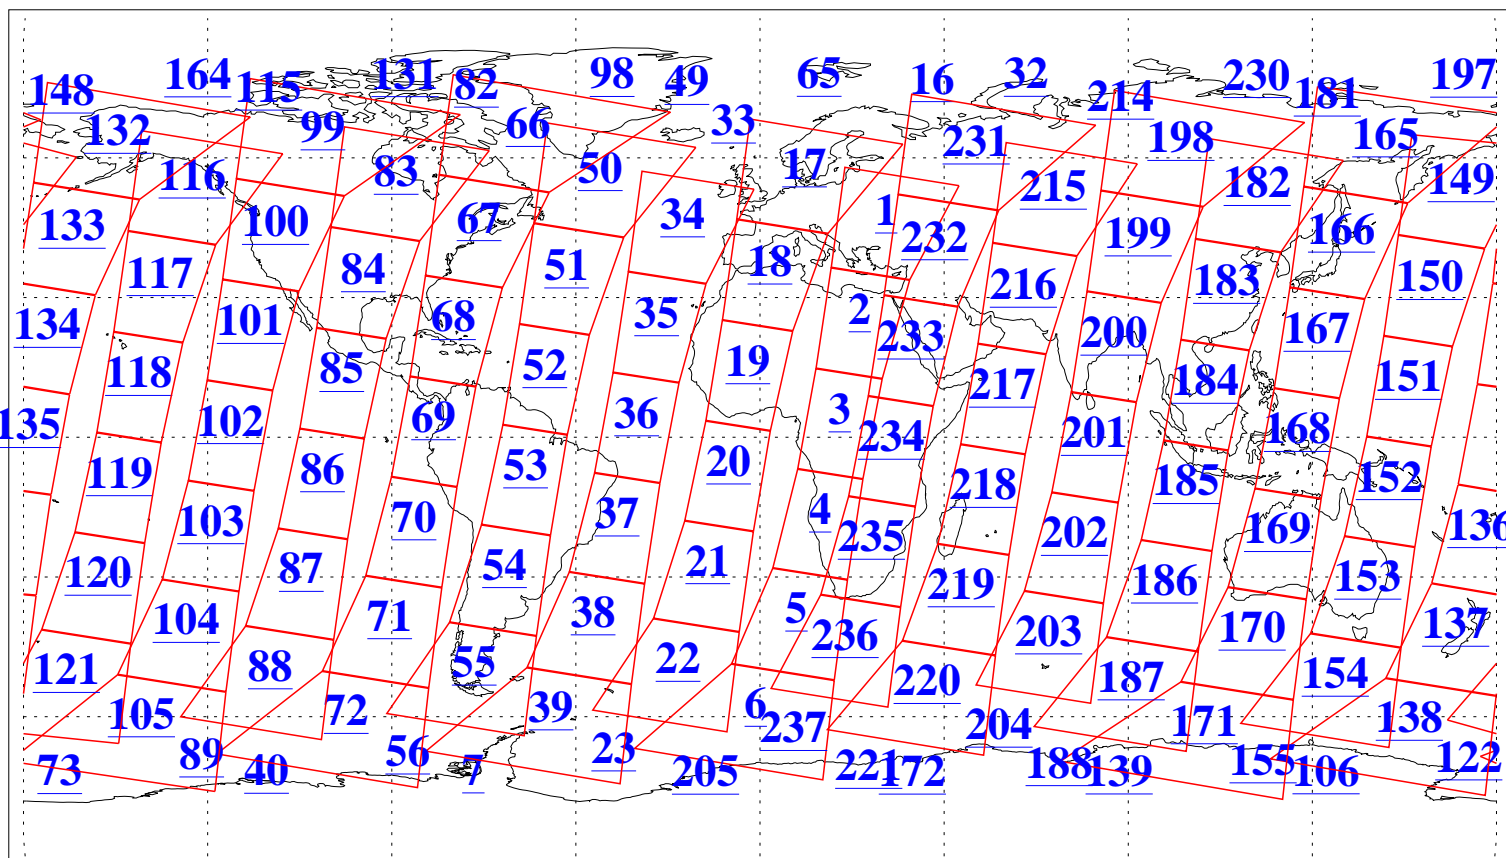

L1B Availability
AMSU Granules: 240
HSB Granules: 0
AIRS Granules: 240

1 Jul 2010
DoY 182
Aqua Day 2980
Granules: 1 to 120

Granules: 121 to 240

Legend: AMSU Available, HSB Available, AIRS Available

L1B Availability
AMSU Granules: 240
HSB Granules: 0
AIRS Granules: 240

1 Jul 2010
DoY 182
Aqua Day 2980

Ascending Granules

Descending Granules

Legend: AMSU Available, HSB Available, AIRS Available

L1B Availability
 AMSU Granules: 240
 HSB Granules: 0
 AIRS Granules: 240

1 Jul 2010
 DoY 182
 Aqua Day 2980

Northern Hemisphere Granules

Southern Hemisphere Granules

Legend: AMSU Available, HSB Available, AIRS Available