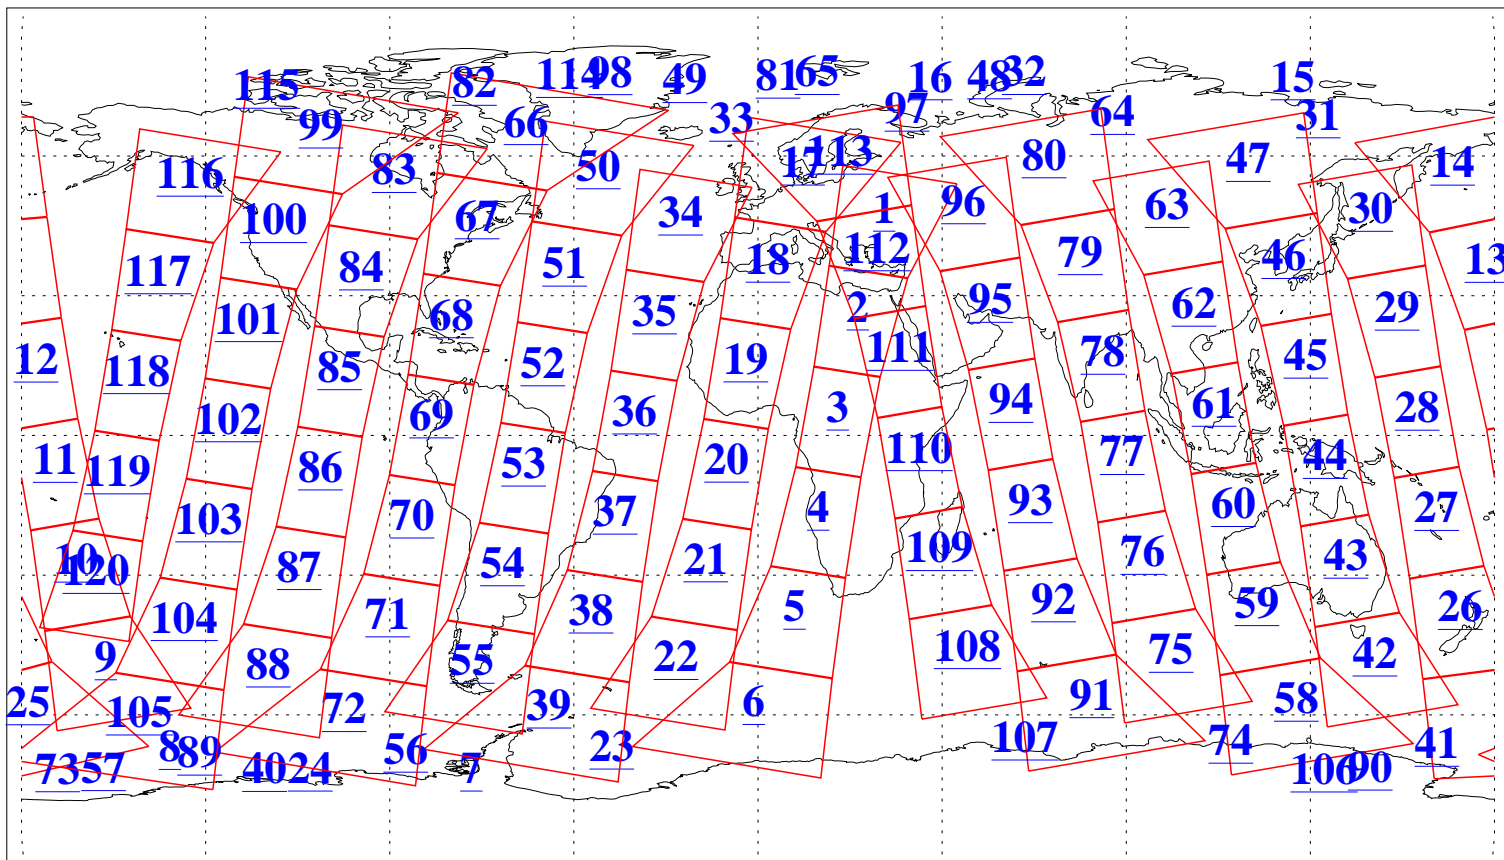

L1B Availability
AMSU Granules: 240
HSB Granules: 0
AIRS Granules: 240

1 Jul 2010
DoY 182
Aqua Day 2980
Granules: 1 to 120

Granules: 121 to 240

Legend: AMSU Available, HSB Available, AIRS Available

L1B Availability
AMSU Granules: 240
HSB Granules: 0
AIRS Granules: 240

1 Jul 2010
DoY 182
Aqua Day 2980

Ascending Granules

Descending Granules

Legend: AMSU Available, HSB Available, AIRS Available

L1B Availability
 AMSU Granules: 240
 HSB Granules: 0
 AIRS Granules: 240

1 Jul 2010
 DoY 182
 Aqua Day 2980

Northern Hemisphere Granules

Southern Hemisphere Granules

Legend: AMSU Available, HSB Available, AIRS Available