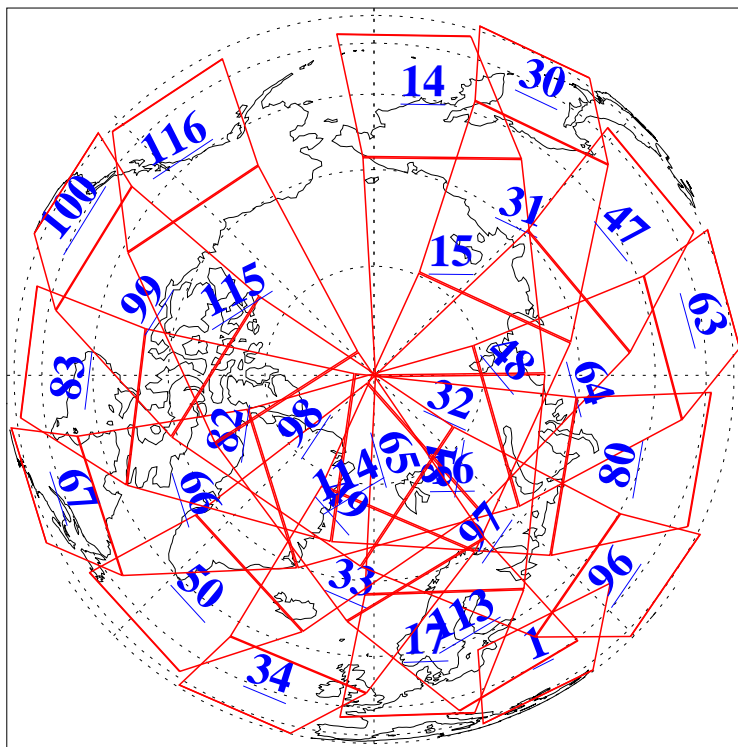

L1B Availability
AMSU Granules: 240
HSB Granules: 0
AIRS Granules: 240

1 Jul 2010
DoY 182
Aqua Day 2980
Granules: 1 to 120

Granules: 121 to 240

Legend: AMSU Available, HSB Available, AIRS Available

L1B Availability
AMSU Granules: 240
HSB Granules: 0
AIRS Granules: 240

1 Jul 2010
DoY 182
Aqua Day 2980

Ascending Granules

Descending Granules

Legend: AMSU Available, HSB Available, AIRS Available

L1B Availability
 AMSU Granules: 240
 HSB Granules: 0
 AIRS Granules: 240

1 Jul 2010
 DoY 182
 Aqua Day 2980

Northern Hemisphere Granules

Southern Hemisphere Granules

Legend: AMSU Available, HSB Available, AIRS Available