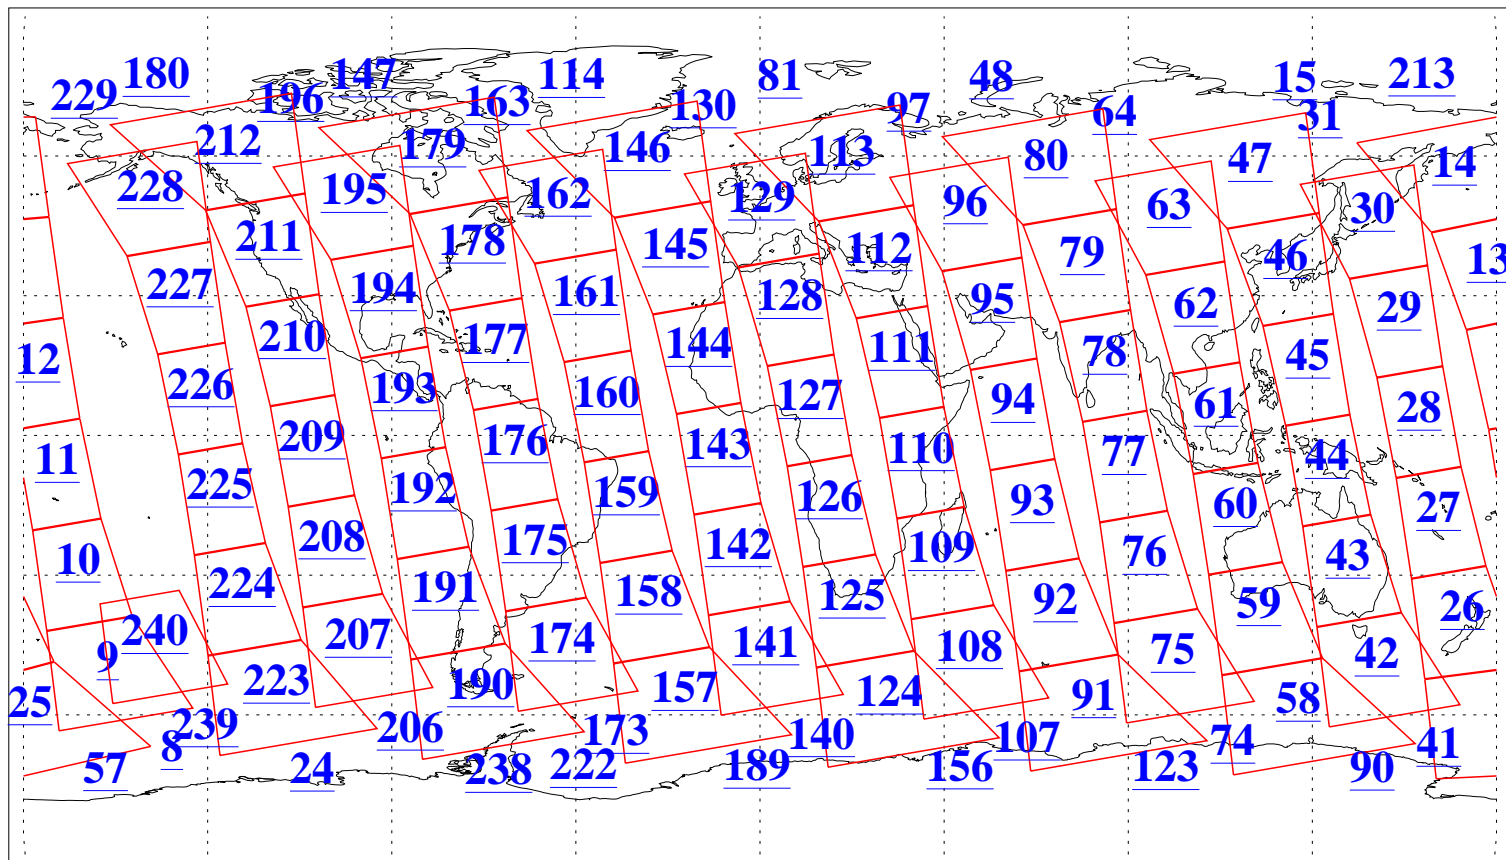

L1B Availability
AMSU Granules: 240
HSB Granules: 0
AIRS Granules: 240

1 Jul 2010
DoY 182
Aqua Day 2980
Granules: 1 to 120

Granules: 121 to 240

Legend: AMSU Available, HSB Available, AIRS Available

L1B Availability
AMSU Granules: 240
HSB Granules: 0
AIRS Granules: 240

1 Jul 2010
DoY 182
Aqua Day 2980

Ascending Granules

Descending Granules

Legend: AMSU Available, HSB Available, AIRS Available

L1B Availability
 AMSU Granules: 240
 HSB Granules: 0
 AIRS Granules: 240

1 Jul 2010
 DoY 182
 Aqua Day 2980

Northern Hemisphere Granules

Southern Hemisphere Granules

Legend: AMSU Available, HSB Available, AIRS Available