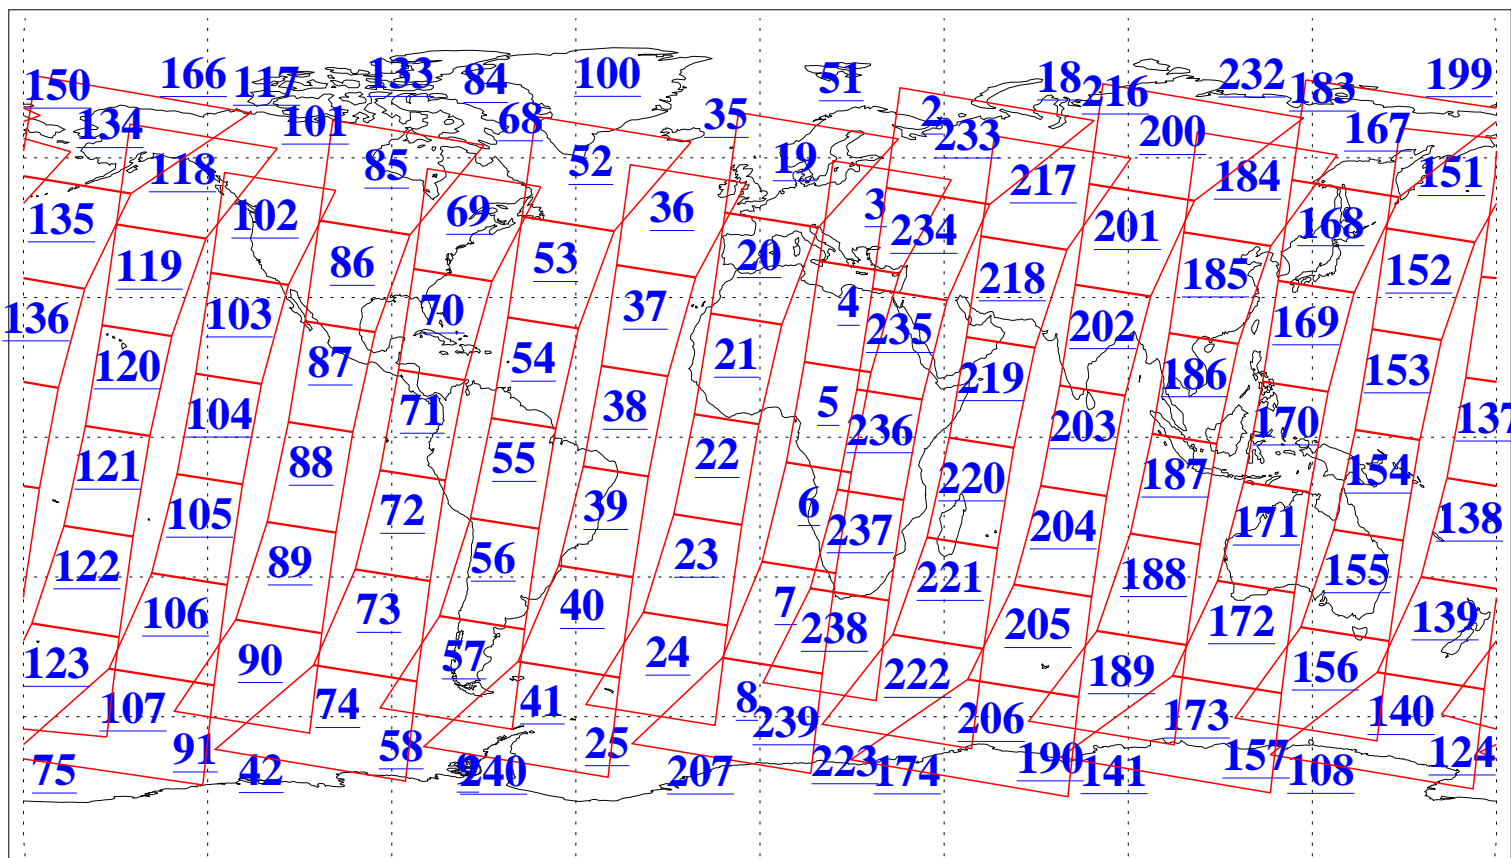

L1B Availability
AMSU Granules: 240
HSB Granules: 0
AIRS Granules: 240

29 Jun 2010
DoY 180
Aqua Day 2978
Granules: 1 to 120

Granules: 121 to 240

Legend: AMSU Available, HSB Available, AIRS Available

L1B Availability
AMSU Granules: 240
HSB Granules: 0
AIRS Granules: 240

29 Jun 2010
DoY 180
Aqua Day 2978

Ascending Granules

Descending Granules

Legend: AMSU Available, HSB Available, AIRS Available

L1B Availability
 AMSU Granules: 240
 HSB Granules: 0
 AIRS Granules: 240

29 Jun 2010
 DoY 180
 Aqua Day 2978

Northern Hemisphere Granules

Southern Hemisphere Granules

Legend: AMSU Available, HSB Available, AIRS Available