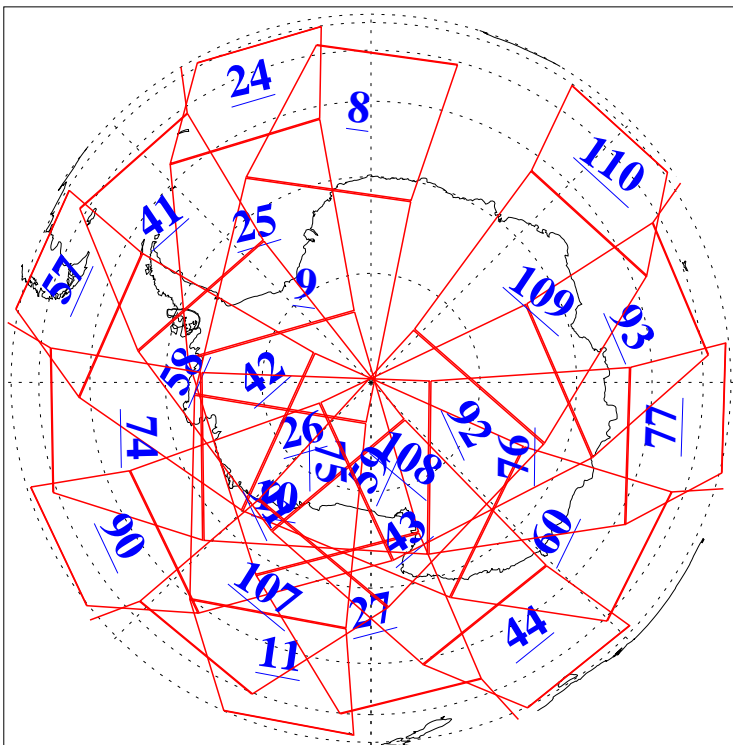

L1B Availability
AMSU Granules: 240
HSB Granules: 0
AIRS Granules: 240

29 Jun 2010
DoY 180
Aqua Day 2978
Granules: 1 to 120

Granules: 121 to 240

Legend: AMSU Available, HSB Available, AIRS Available

L1B Availability
AMSU Granules: 240
HSB Granules: 0
AIRS Granules: 240

29 Jun 2010
DoY 180
Aqua Day 2978

Ascending Granules

Descending Granules

Legend: AMSU Available, HSB Available, AIRS Available

L1B Availability
 AMSU Granules: 240
 HSB Granules: 0
 AIRS Granules: 240

29 Jun 2010
 DoY 180
 Aqua Day 2978

Northern Hemisphere Granules

Southern Hemisphere Granules

Legend: AMSU Available, HSB Available, AIRS Available