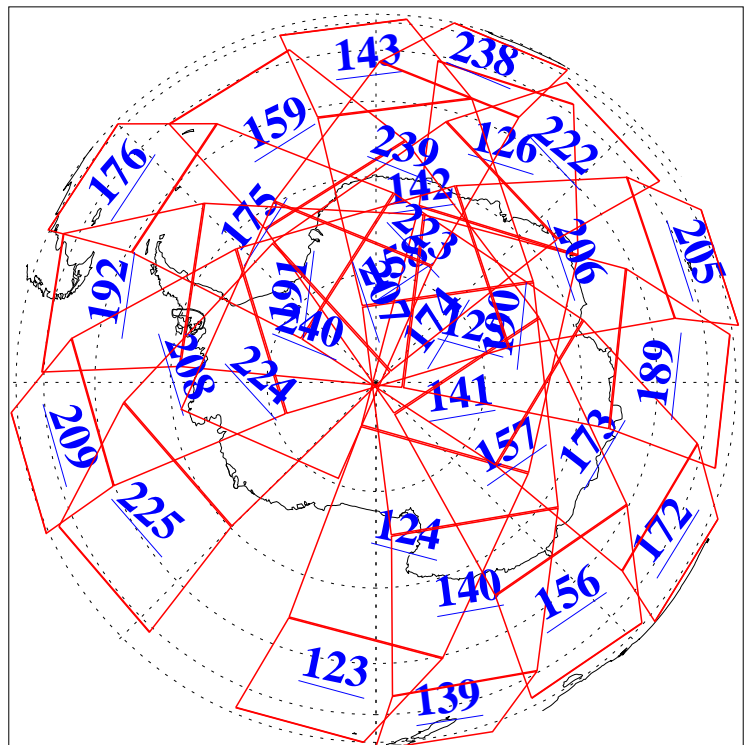

L1B Availability
AMSU Granules: 240
HSB Granules: 0
AIRS Granules: 240

29 Jun 2010
DoY 180
Aqua Day 2978
Granules: 1 to 120

Granules: 121 to 240

Legend: AMSU Available, HSB Available, AIRS Available

L1B Availability
AMSU Granules: 240
HSB Granules: 0
AIRS Granules: 240

29 Jun 2010
DoY 180
Aqua Day 2978

Ascending Granules

Descending Granules

Legend: AMSU Available, HSB Available, AIRS Available

L1B Availability
 AMSU Granules: 240
 HSB Granules: 0
 AIRS Granules: 240

29 Jun 2010
 DoY 180
 Aqua Day 2978

Northern Hemisphere Granules

Southern Hemisphere Granules

Legend: AMSU Available, HSB Available, AIRS Available