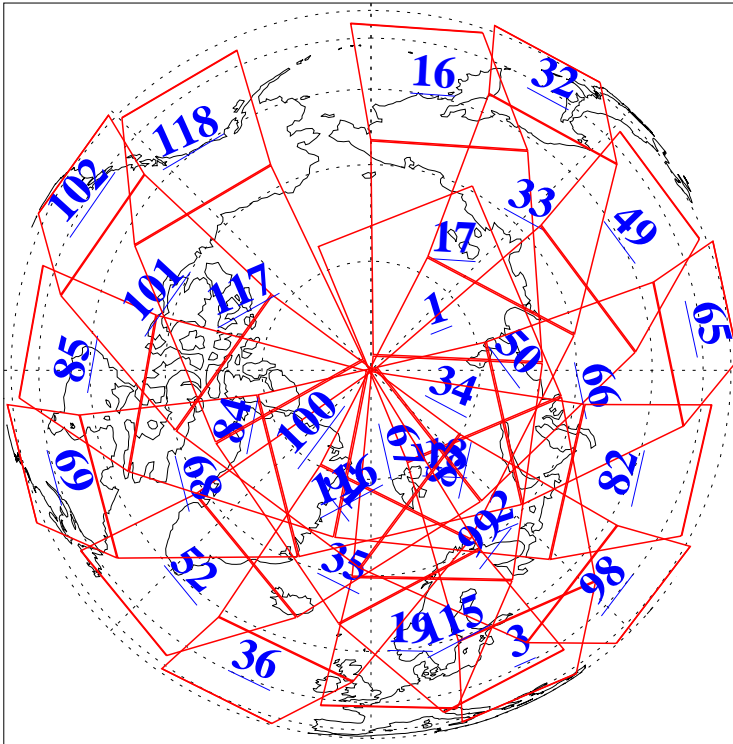

L1B Availability
AMSU Granules: 240
HSB Granules: 0
AIRS Granules: 240

29 Jun 2010
DoY 180
Aqua Day 2978
Granules: 1 to 120

Granules: 121 to 240

Legend: AMSU Available, HSB Available, AIRS Available

L1B Availability
AMSU Granules: 240
HSB Granules: 0
AIRS Granules: 240

29 Jun 2010
DoY 180
Aqua Day 2978

Ascending Granules

Descending Granules

Legend: AMSU Available, HSB Available, AIRS Available

L1B Availability
 AMSU Granules: 240
 HSB Granules: 0
 AIRS Granules: 240

29 Jun 2010
 DoY 180
 Aqua Day 2978

Northern Hemisphere Granules

Southern Hemisphere Granules

Legend: AMSU Available, HSB Available, AIRS Available