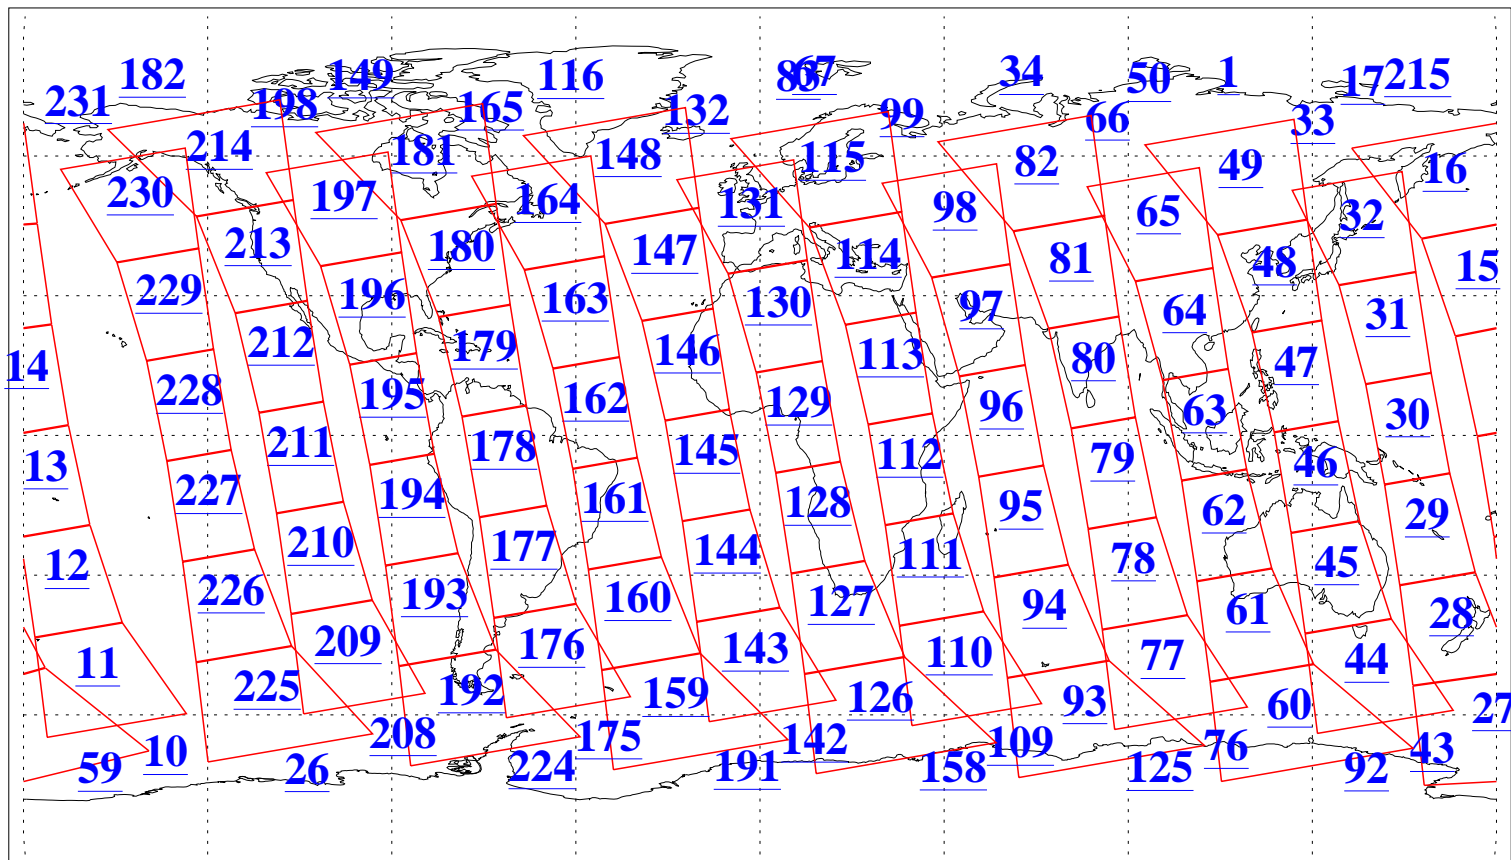

L1B Availability
AMSU Granules: 240
HSB Granules: 0
AIRS Granules: 240

29 Jun 2010
DoY 180
Aqua Day 2978
Granules: 1 to 120

Granules: 121 to 240

Legend: AMSU Available, HSB Available, AIRS Available

L1B Availability
AMSU Granules: 240
HSB Granules: 0
AIRS Granules: 240

29 Jun 2010
DoY 180
Aqua Day 2978

Ascending Granules

Descending Granules

Legend: AMSU Available, HSB Available, AIRS Available

L1B Availability
 AMSU Granules: 240
 HSB Granules: 0
 AIRS Granules: 240

29 Jun 2010
 DoY 180
 Aqua Day 2978

Northern Hemisphere Granules

Southern Hemisphere Granules

Legend: AMSU Available, HSB Available, AIRS Available