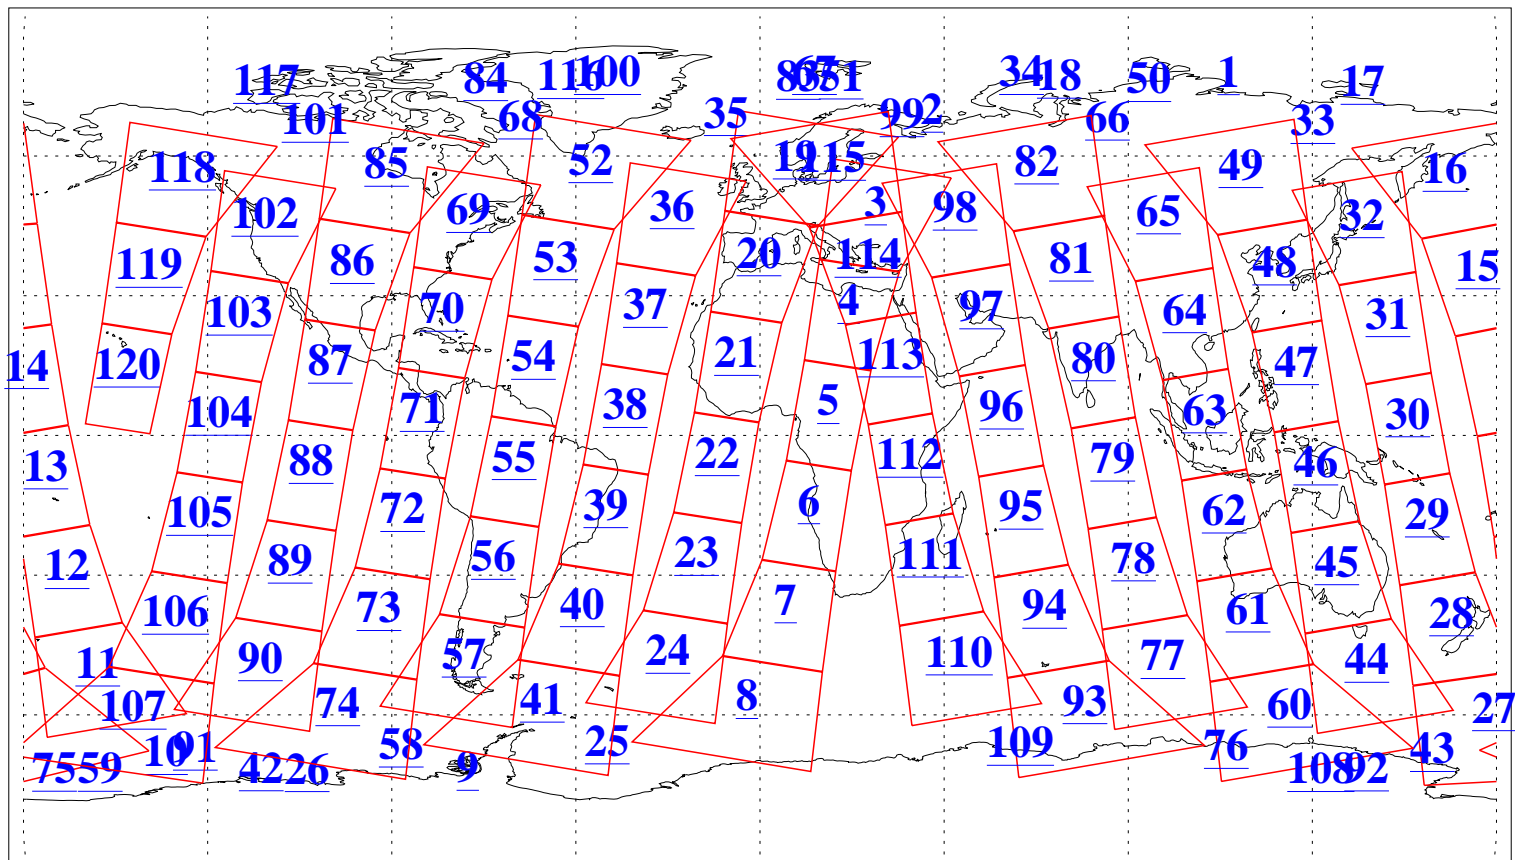

L1B Availability
AMSU Granules: 240
HSB Granules: 0
AIRS Granules: 240

29 Jun 2010
DoY 180
Aqua Day 2978
Granules: 1 to 120

Granules: 121 to 240

Legend: AMSU Available, HSB Available, AIRS Available

L1B Availability
AMSU Granules: 240
HSB Granules: 0
AIRS Granules: 240

29 Jun 2010
DoY 180
Aqua Day 2978

Ascending Granules

Descending Granules

Legend: AMSU Available, HSB Available, AIRS Available

L1B Availability
 AMSU Granules: 240
 HSB Granules: 0
 AIRS Granules: 240

29 Jun 2010
 DoY 180
 Aqua Day 2978

Northern Hemisphere Granules

Southern Hemisphere Granules

Legend: AMSU Available, HSB Available, AIRS Available