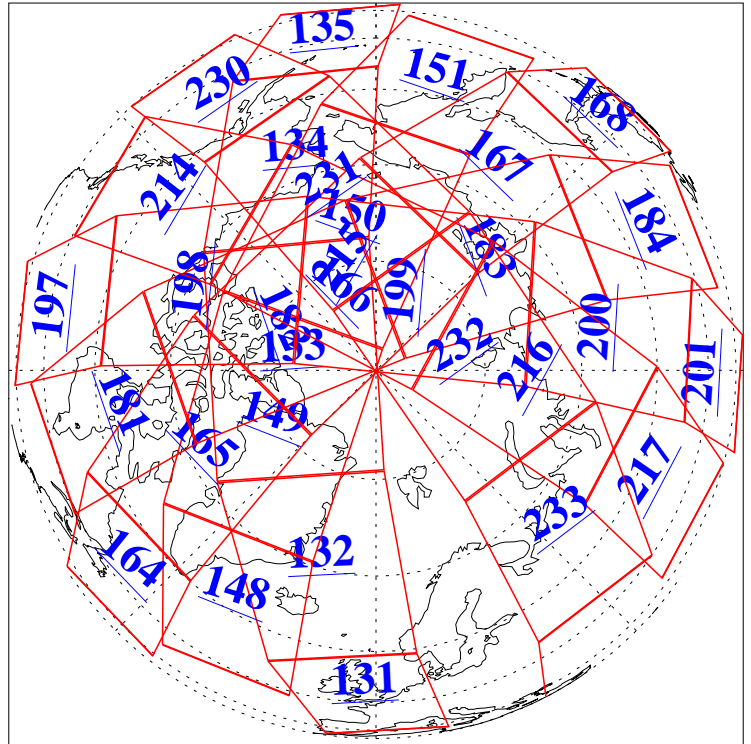

L1B Availability
AMSU Granules: 240
HSB Granules: 0
AIRS Granules: 240

29 Jun 2010
DoY 180
Aqua Day 2978
Granules: 1 to 120

Granules: 121 to 240

Legend: AMSU Available, HSB Available, AIRS Available

L1B Availability
AMSU Granules: 240
HSB Granules: 0
AIRS Granules: 240

29 Jun 2010
DoY 180
Aqua Day 2978

Ascending Granules

Descending Granules

Legend: AMSU Available, HSB Available, AIRS Available

L1B Availability
 AMSU Granules: 240
 HSB Granules: 0
 AIRS Granules: 240

29 Jun 2010
 DoY 180
 Aqua Day 2978

Northern Hemisphere Granules

Southern Hemisphere Granules

Legend: AMSU Available, HSB Available, AIRS Available