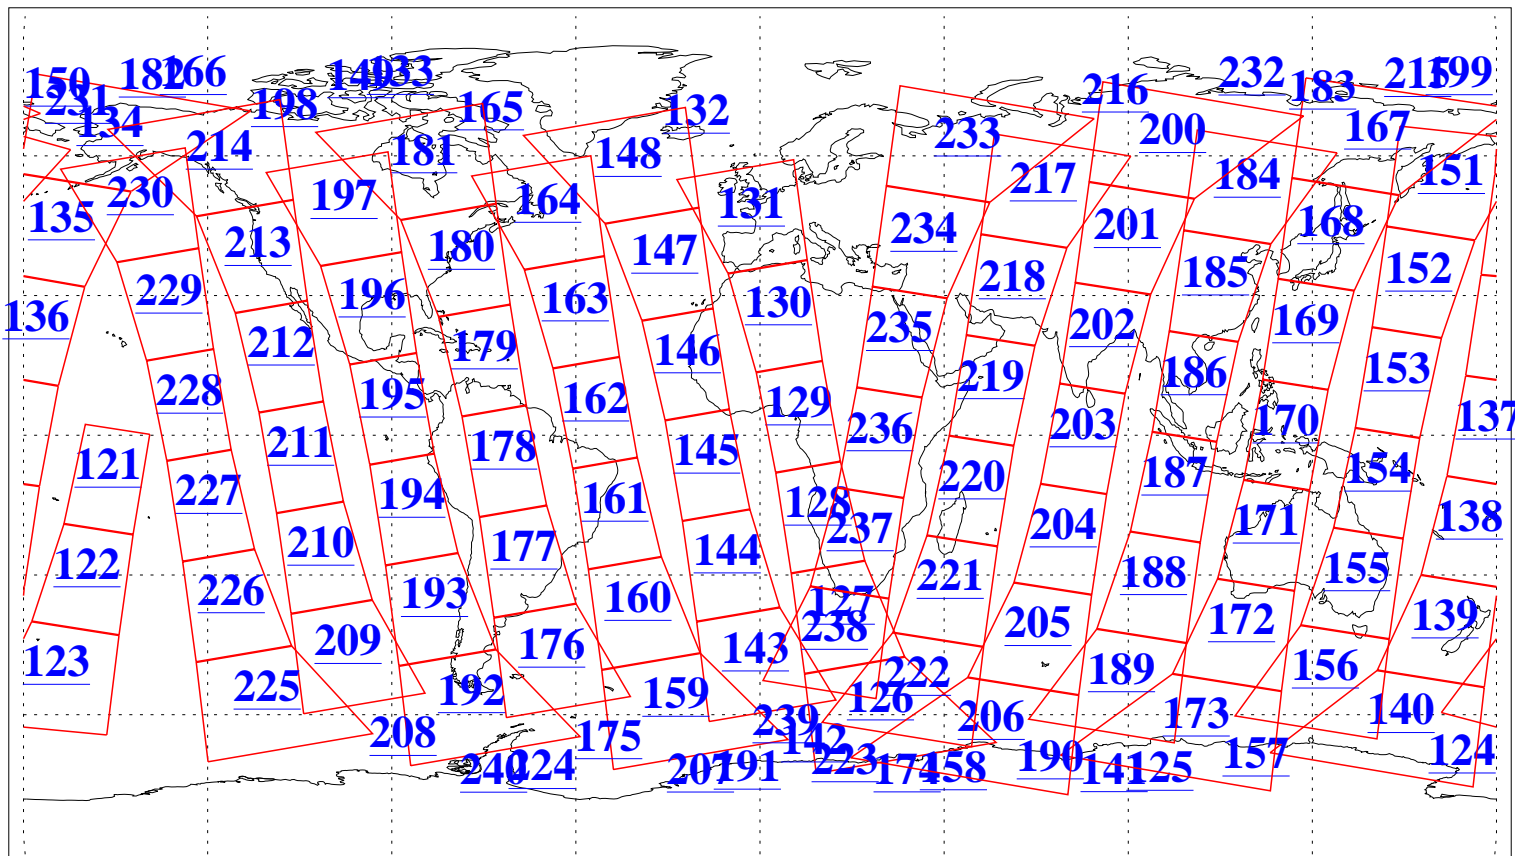

L1B Availability
AMSU Granules: 240
HSB Granules: 0
AIRS Granules: 240

29 Jun 2010
DoY 180
Aqua Day 2978
Granules: 1 to 120

Granules: 121 to 240

Legend: AMSU Available, HSB Available, AIRS Available

L1B Availability
AMSU Granules: 240
HSB Granules: 0
AIRS Granules: 240

29 Jun 2010
DoY 180
Aqua Day 2978

Ascending Granules

Descending Granules

Legend: AMSU Available, HSB Available, AIRS Available

L1B Availability
 AMSU Granules: 240
 HSB Granules: 0
 AIRS Granules: 240

29 Jun 2010
 DoY 180
 Aqua Day 2978

Northern Hemisphere Granules

Southern Hemisphere Granules

Legend: AMSU Available, HSB Available, AIRS Available