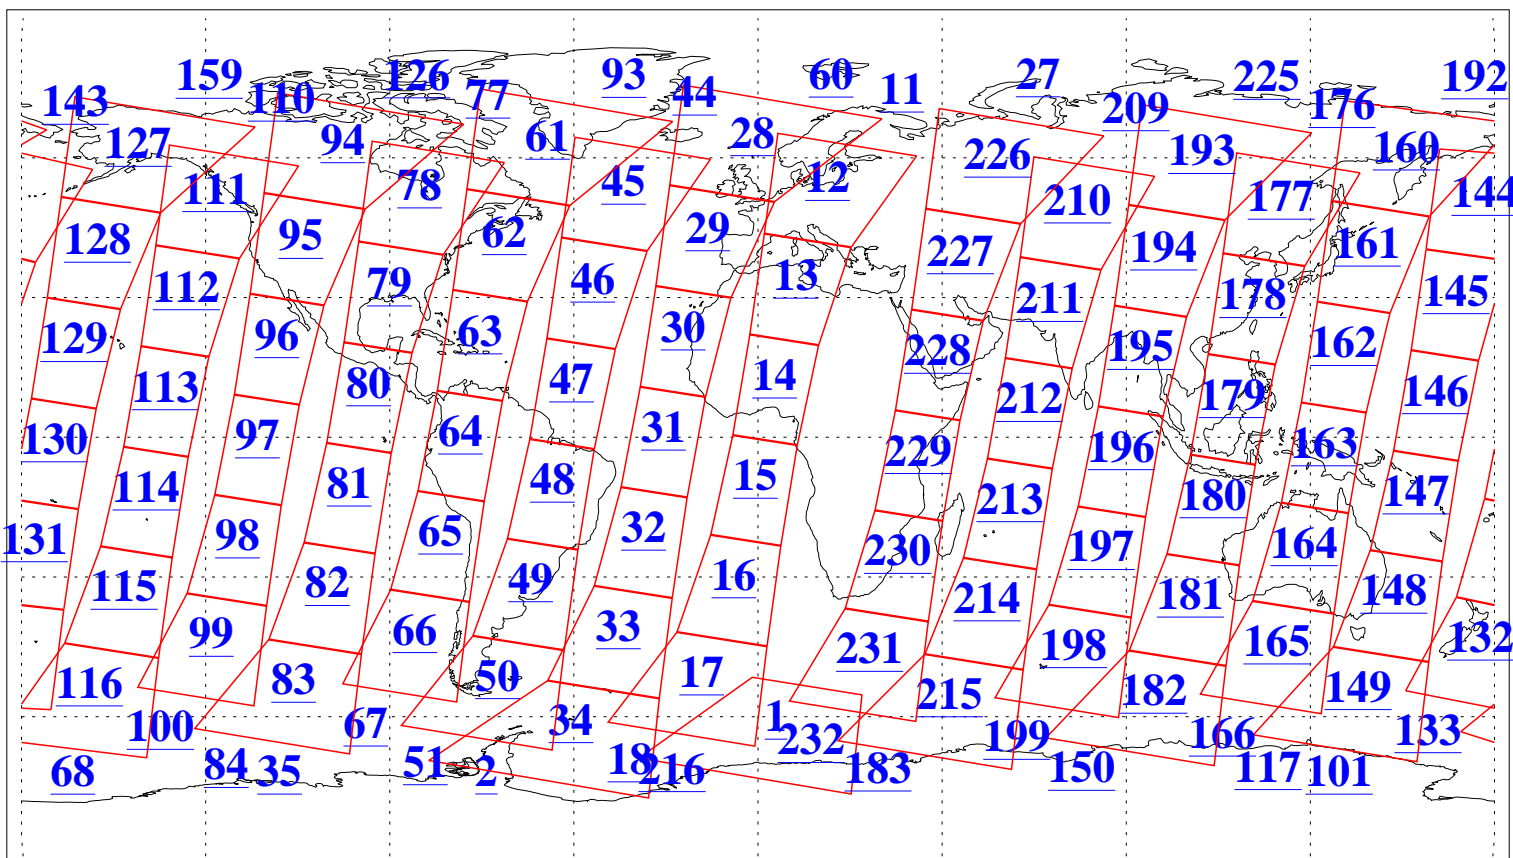

L1B Availability  
AMSU Granules: 240  
HSB Granules: 0  
AIRS Granules: 240

28 Jun 2010  
DoY 179  
Aqua Day 2977  
Granules: 1 to 120

Granules: 121 to 240

Legend: AMSU Available, HSB Available, AIRS Available

L1B Availability  
AMSU Granules: 240  
HSB Granules: 0  
AIRS Granules: 240

28 Jun 2010  
DoY 179  
Aqua Day 2977

Ascending Granules

Descending Granules

Legend: AMSU Available, HSB Available, AIRS Available

L1B Availability  
 AMSU Granules: 240  
 HSB Granules: 0  
 AIRS Granules: 240

28 Jun 2010  
 DoY 179  
 Aqua Day 2977

Northern Hemisphere Granules

Southern Hemisphere Granules

Legend: AMSU Available, HSB Available, AIRS Available