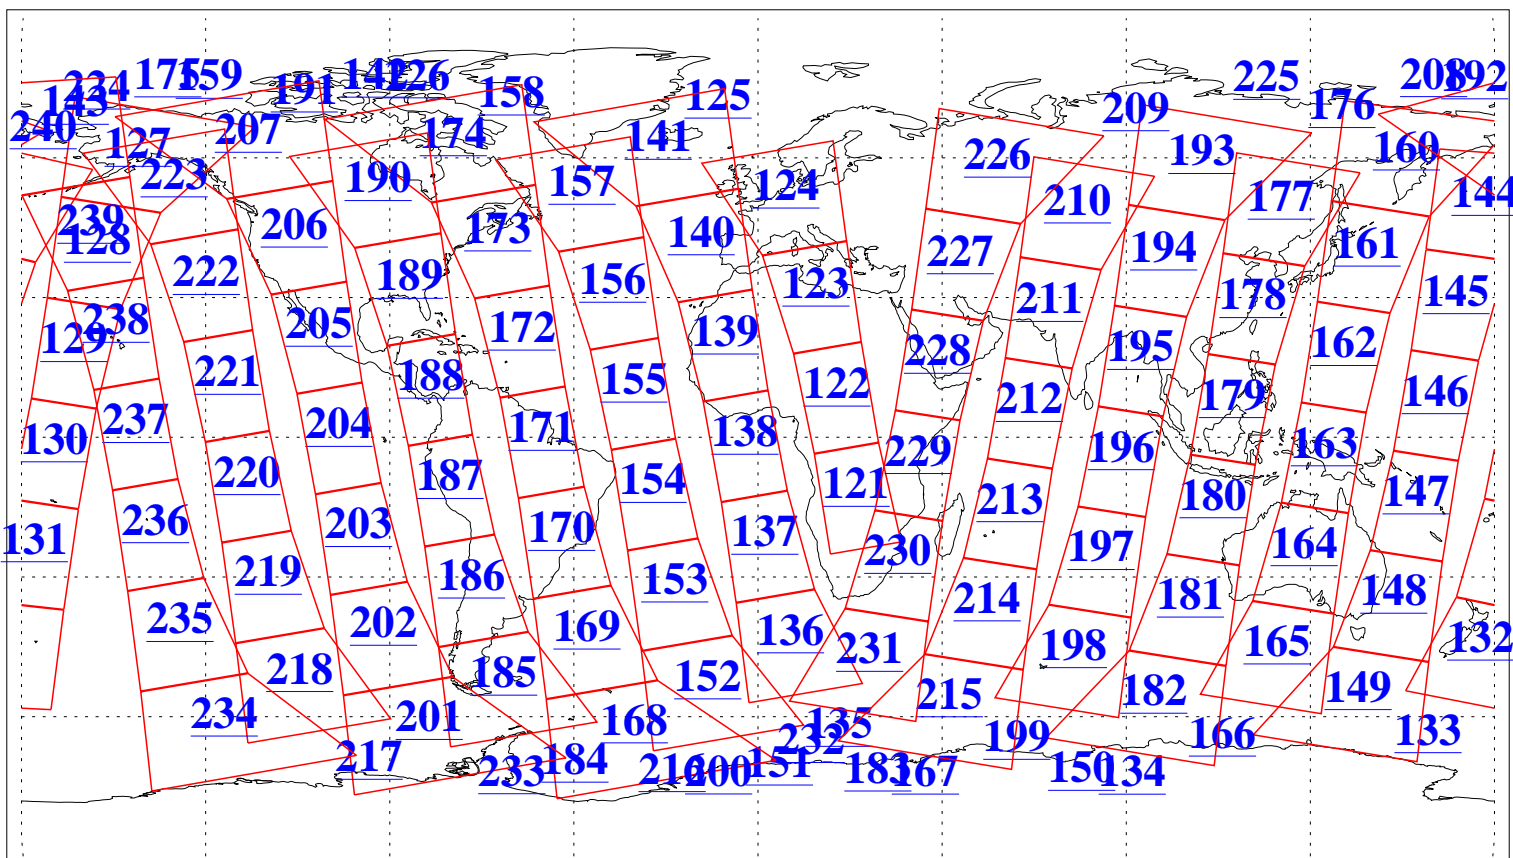

L1B Availability  
AMSU Granules: 240  
HSB Granules: 0  
AIRS Granules: 240

28 Jun 2010  
DoY 179  
Aqua Day 2977  
Granules: 1 to 120

Granules: 121 to 240

Legend: AMSU Available, HSB Available, AIRS Available

L1B Availability  
AMSU Granules: 240  
HSB Granules: 0  
AIRS Granules: 240

28 Jun 2010  
DoY 179  
Aqua Day 2977

Ascending Granules

Descending Granules

Legend: AMSU Available, HSB Available, AIRS Available

L1B Availability  
 AMSU Granules: 240  
 HSB Granules: 0  
 AIRS Granules: 240

28 Jun 2010  
 DoY 179  
 Aqua Day 2977

Northern Hemisphere Granules

Southern Hemisphere Granules

Legend: AMSU Available, HSB Available, AIRS Available