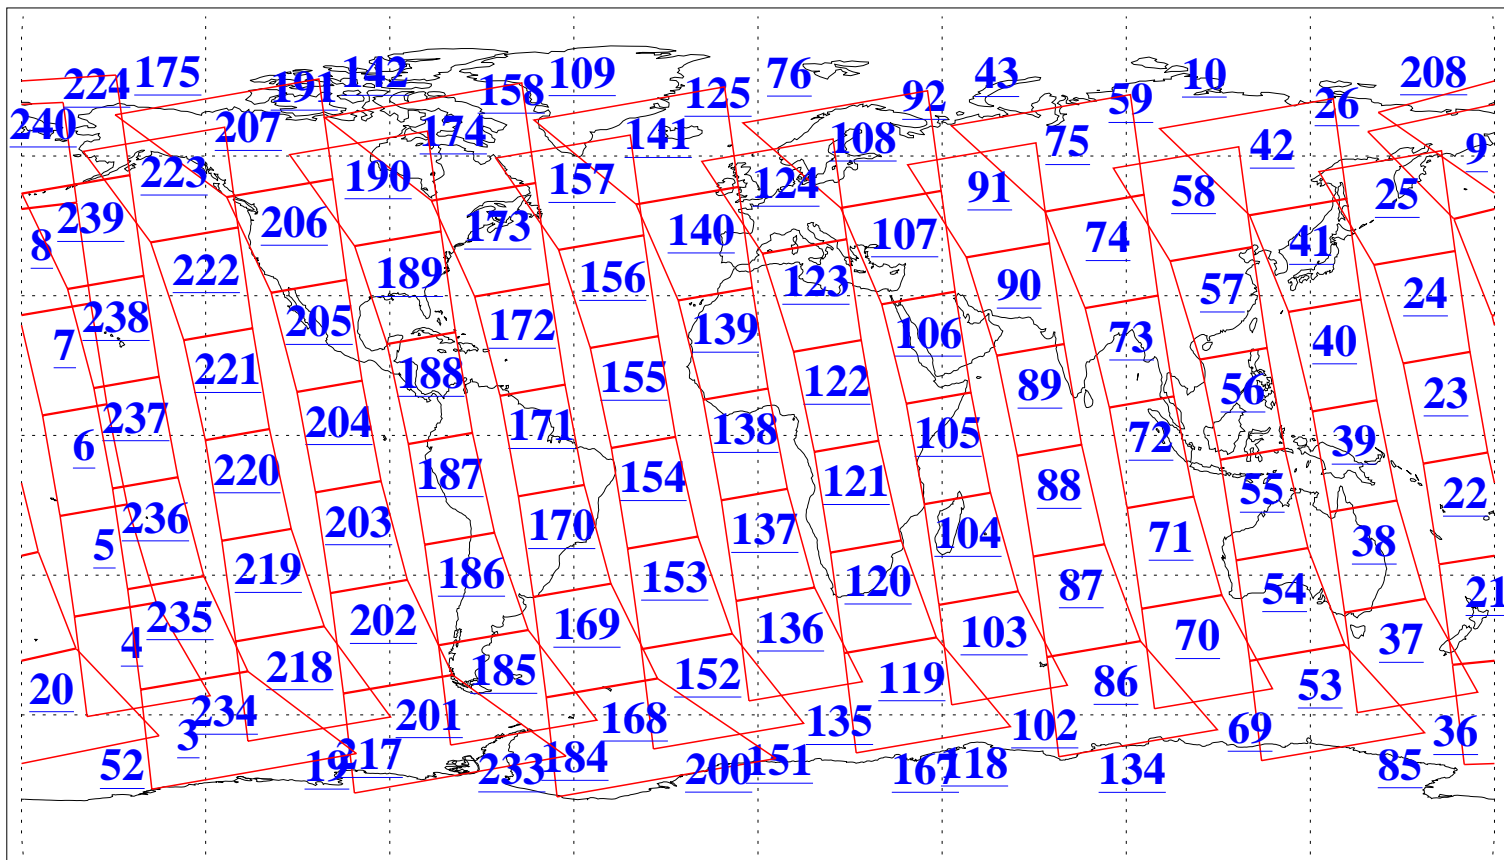

L1B Availability  
AMSU Granules: 240  
HSB Granules: 0  
AIRS Granules: 240

28 Jun 2010  
DoY 179  
Aqua Day 2977  
Granules: 1 to 120

Granules: 121 to 240

Legend: AMSU Available, HSB Available, AIRS Available

L1B Availability  
AMSU Granules: 240  
HSB Granules: 0  
AIRS Granules: 240

28 Jun 2010  
DoY 179  
Aqua Day 2977

Ascending Granules

Descending Granules

Legend: AMSU Available, HSB Available, AIRS Available

L1B Availability  
 AMSU Granules: 240  
 HSB Granules: 0  
 AIRS Granules: 240

28 Jun 2010  
 DoY 179  
 Aqua Day 2977

Northern Hemisphere Granules

Southern Hemisphere Granules

Legend: AMSU Available, HSB Available, AIRS Available