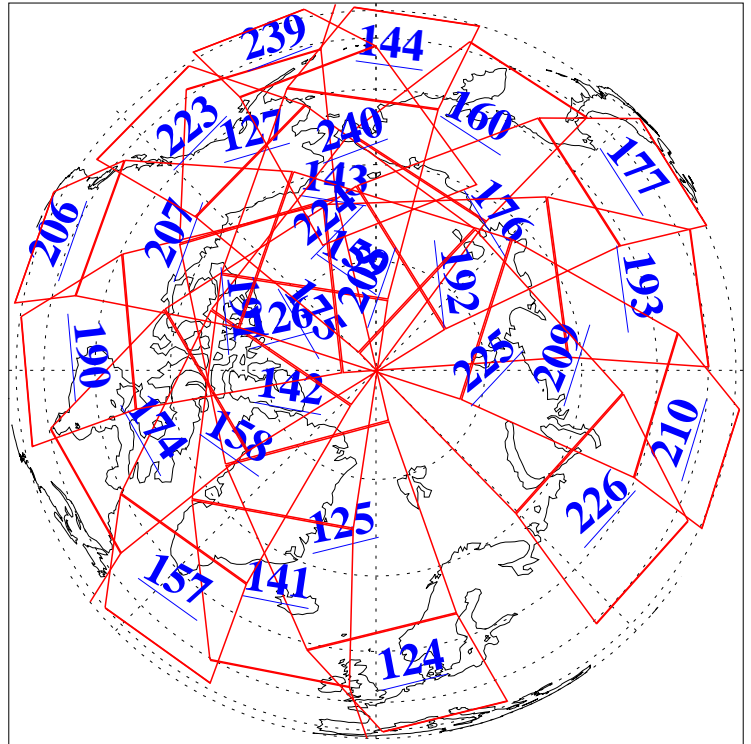

L1B Availability  
AMSU Granules: 240  
HSB Granules: 0  
AIRS Granules: 240

28 Jun 2010  
DoY 179  
Aqua Day 2977  
Granules: 1 to 120

Granules: 121 to 240

Legend: AMSU Available, HSB Available, AIRS Available

L1B Availability  
AMSU Granules: 240  
HSB Granules: 0  
AIRS Granules: 240

28 Jun 2010  
DoY 179  
Aqua Day 2977

Ascending Granules

Descending Granules

Legend: AMSU Available, HSB Available, AIRS Available

L1B Availability  
 AMSU Granules: 240  
 HSB Granules: 0  
 AIRS Granules: 240

28 Jun 2010  
 DoY 179  
 Aqua Day 2977

Northern Hemisphere Granules

Southern Hemisphere Granules

Legend: AMSU Available, HSB Available, AIRS Available