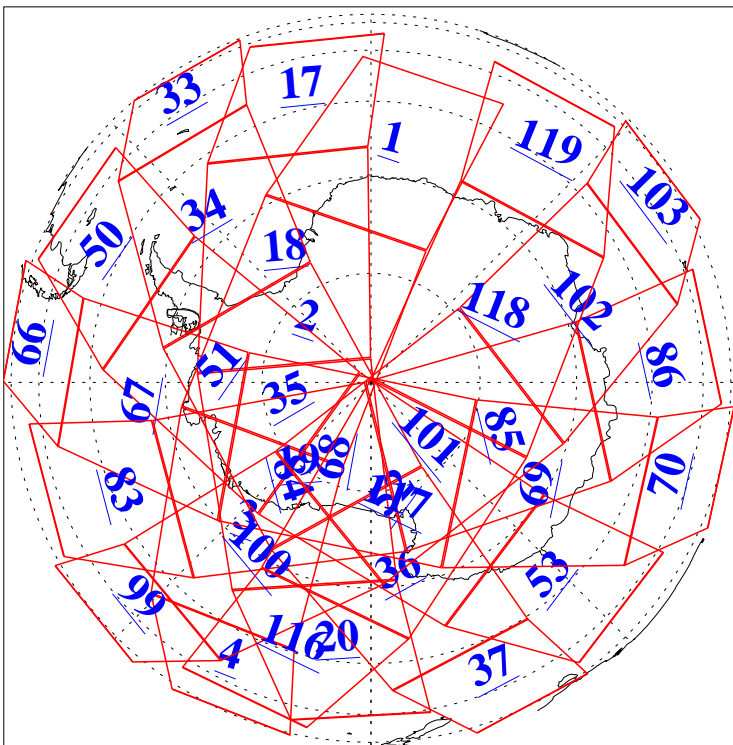

L1B Availability  
AMSU Granules: 240  
HSB Granules: 0  
AIRS Granules: 240

28 Jun 2010  
DoY 179  
Aqua Day 2977  
Granules: 1 to 120

Granules: 121 to 240

Legend: AMSU Available, HSB Available, AIRS Available

L1B Availability  
AMSU Granules: 240  
HSB Granules: 0  
AIRS Granules: 240

28 Jun 2010  
DoY 179  
Aqua Day 2977

Ascending Granules

Descending Granules

Legend: AMSU Available, HSB Available, AIRS Available

L1B Availability  
 AMSU Granules: 240  
 HSB Granules: 0  
 AIRS Granules: 240

28 Jun 2010  
 DoY 179  
 Aqua Day 2977

Northern Hemisphere Granules

Southern Hemisphere Granules

Legend: AMSU Available, HSB Available, AIRS Available