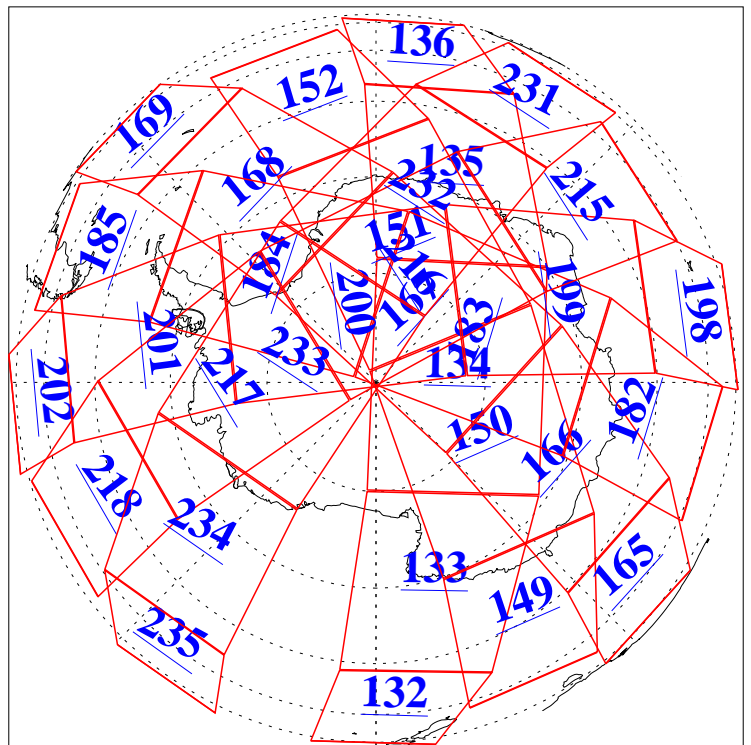

L1B Availability  
AMSU Granules: 240  
HSB Granules: 0  
AIRS Granules: 240

28 Jun 2010  
DoY 179  
Aqua Day 2977  
Granules: 1 to 120

Granules: 121 to 240

Legend: AMSU Available, HSB Available, AIRS Available

L1B Availability  
AMSU Granules: 240  
HSB Granules: 0  
AIRS Granules: 240

28 Jun 2010  
DoY 179  
Aqua Day 2977

Ascending Granules

Descending Granules

Legend: AMSU Available, HSB Available, AIRS Available

L1B Availability  
 AMSU Granules: 240  
 HSB Granules: 0  
 AIRS Granules: 240

28 Jun 2010  
 DoY 179  
 Aqua Day 2977

Northern Hemisphere Granules

Southern Hemisphere Granules

Legend: AMSU Available, HSB Available, AIRS Available