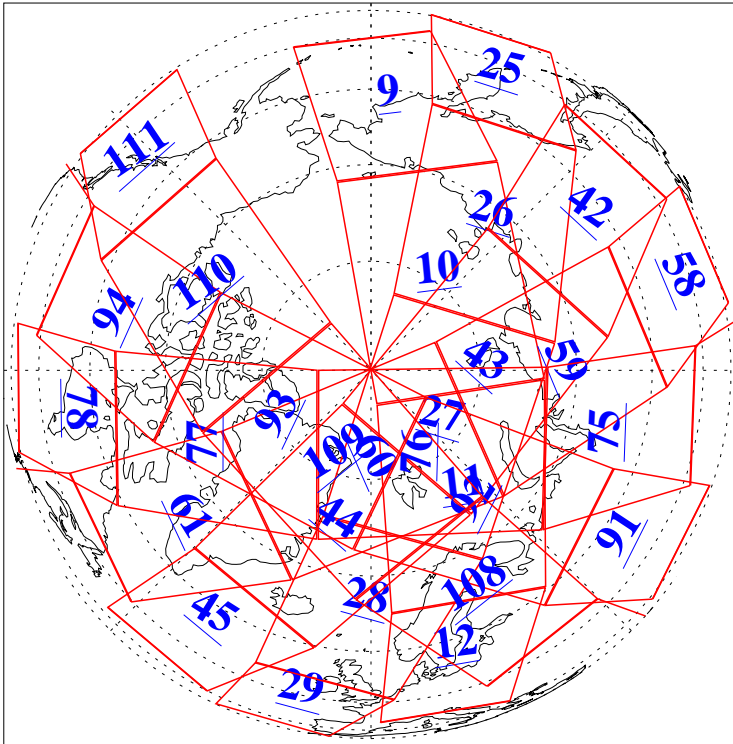

L1B Availability  
AMSU Granules: 240  
HSB Granules: 0  
AIRS Granules: 240

28 Jun 2010  
DoY 179  
Aqua Day 2977  
Granules: 1 to 120

Granules: 121 to 240

Legend: AMSU Available, HSB Available, AIRS Available

L1B Availability  
AMSU Granules: 240  
HSB Granules: 0  
AIRS Granules: 240

28 Jun 2010  
DoY 179  
Aqua Day 2977

Ascending Granules

Descending Granules

Legend: AMSU Available, HSB Available, AIRS Available

L1B Availability  
 AMSU Granules: 240  
 HSB Granules: 0  
 AIRS Granules: 240

28 Jun 2010  
 DoY 179  
 Aqua Day 2977

Northern Hemisphere Granules

Southern Hemisphere Granules

Legend: AMSU Available, HSB Available, AIRS Available