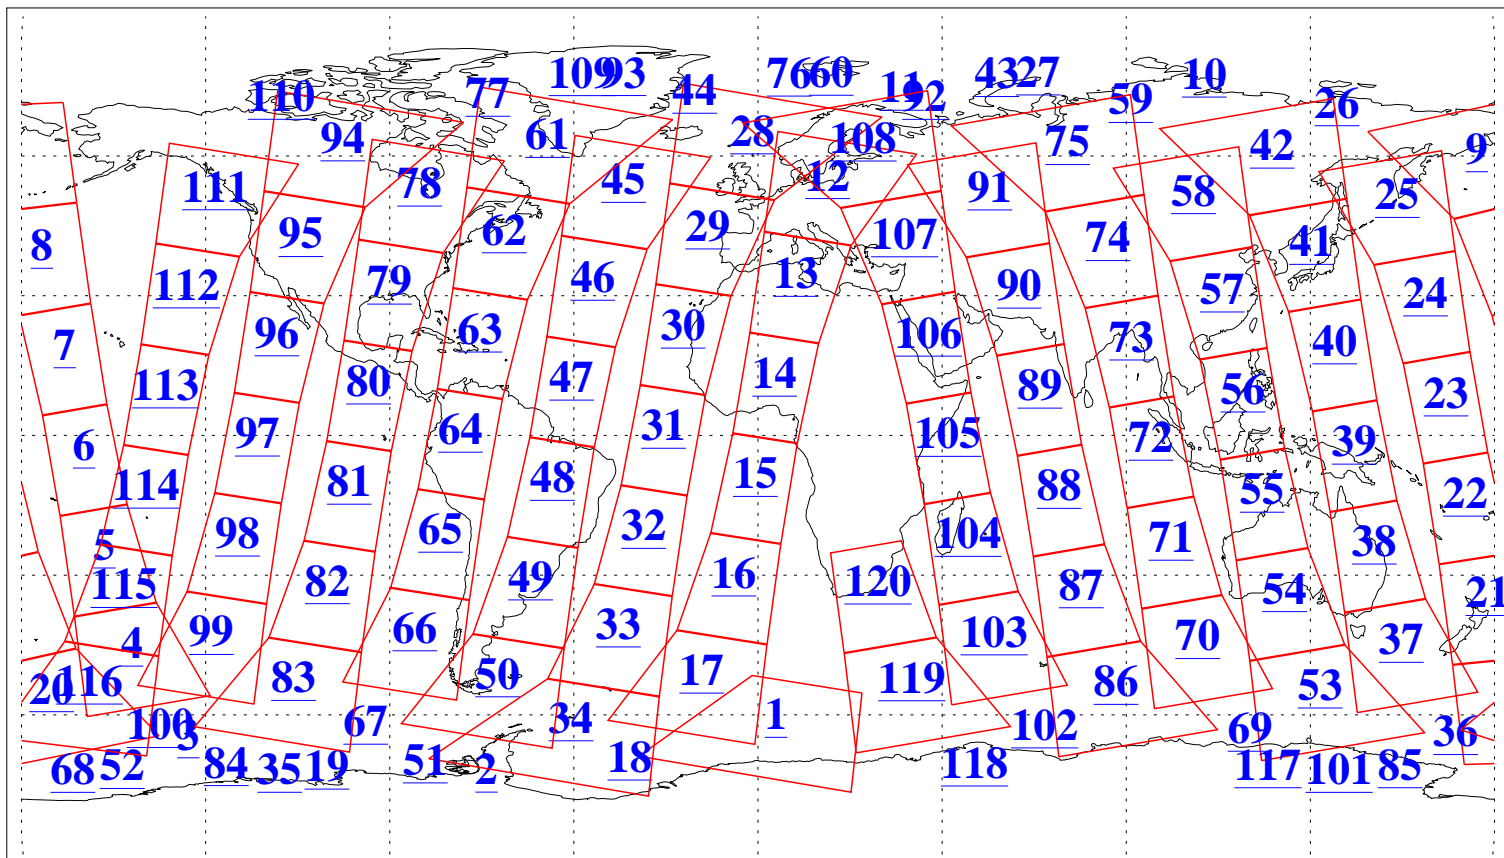

L1B Availability  
AMSU Granules: 240  
HSB Granules: 0  
AIRS Granules: 240

28 Jun 2010  
DoY 179  
Aqua Day 2977  
Granules: 1 to 120

Granules: 121 to 240

Legend: AMSU Available, HSB Available, AIRS Available

L1B Availability  
AMSU Granules: 240  
HSB Granules: 0  
AIRS Granules: 240

28 Jun 2010  
DoY 179  
Aqua Day 2977

Ascending Granules

Descending Granules

Legend: AMSU Available, HSB Available, AIRS Available

L1B Availability  
 AMSU Granules: 240  
 HSB Granules: 0  
 AIRS Granules: 240

28 Jun 2010  
 DoY 179  
 Aqua Day 2977

Northern Hemisphere Granules

Southern Hemisphere Granules

Legend: AMSU Available, HSB Available, AIRS Available