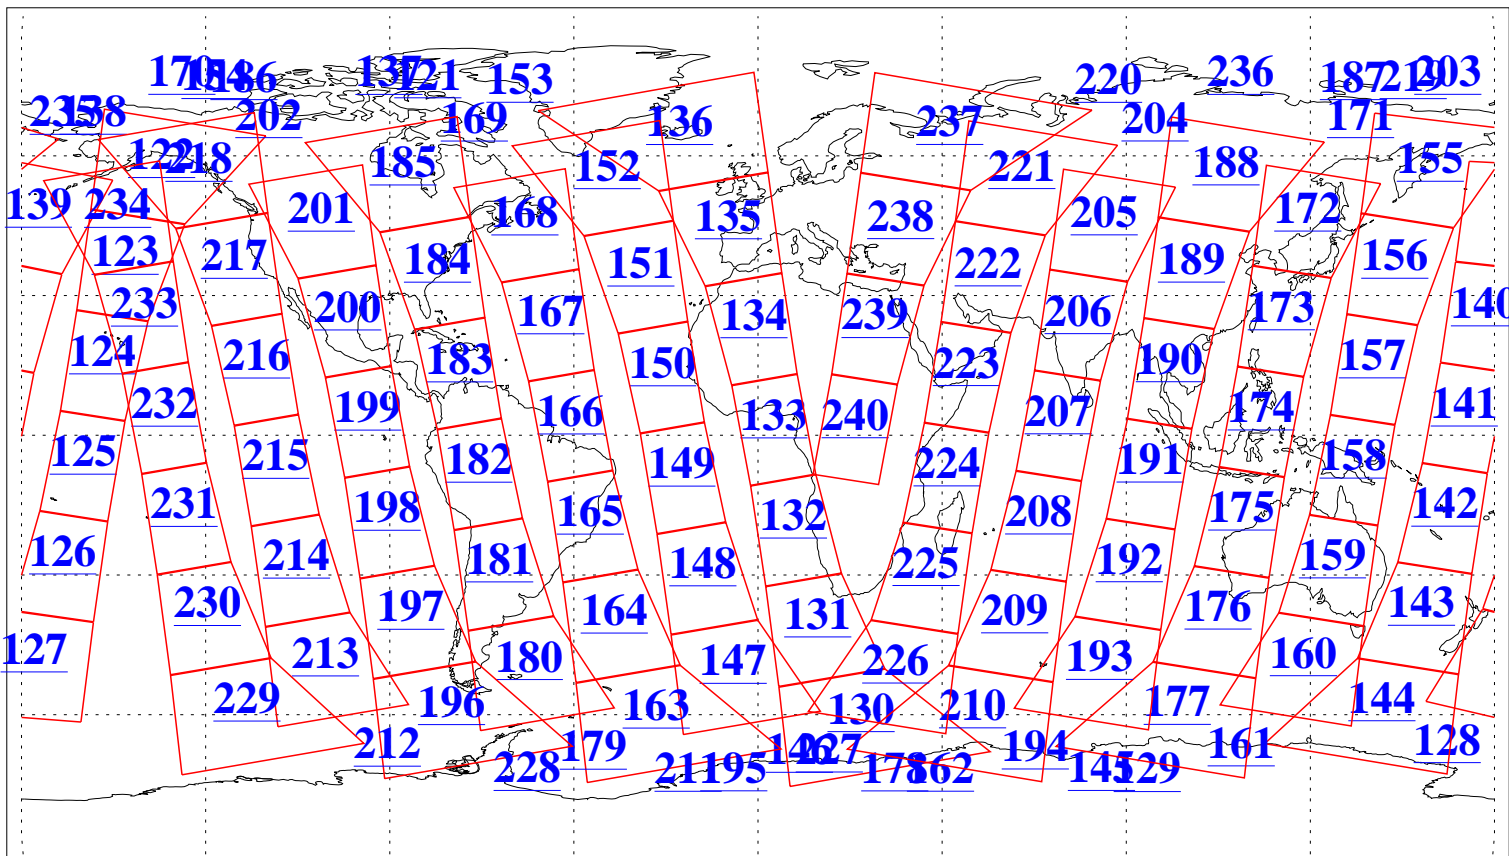

L1B Availability
AMSU Granules: 240
HSB Granules: 0
AIRS Granules: 240

25 Jun 2010
DoY 176
Aqua Day 2974
Granules: 1 to 120

Granules: 121 to 240

Legend: AMSU Available, HSB Available, AIRS Available

L1B Availability
AMSU Granules: 240
HSB Granules: 0
AIRS Granules: 240

25 Jun 2010
DoY 176
Aqua Day 2974
Ascending Granules

Descending Granules

Legend: AMSU Available, HSB Available, AIRS Available

L1B Availability
 AMSU Granules: 240
 HSB Granules: 0
 AIRS Granules: 240

25 Jun 2010
 DoY 176
 Aqua Day 2974

Northern Hemisphere Granules

Southern Hemisphere Granules

Legend: AMSU Available, HSB Available, AIRS Available