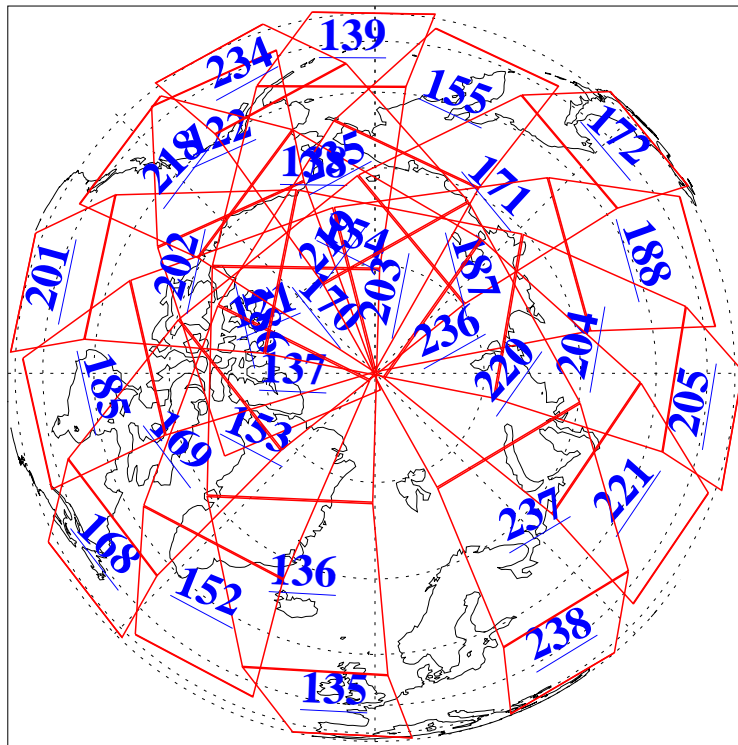

L1B Availability
AMSU Granules: 240
HSB Granules: 0
AIRS Granules: 240

25 Jun 2010
DoY 176
Aqua Day 2974
Granules: 1 to 120

Granules: 121 to 240

Legend: AMSU Available, HSB Available, AIRS Available

L1B Availability
AMSU Granules: 240
HSB Granules: 0
AIRS Granules: 240

25 Jun 2010
DoY 176
Aqua Day 2974
Ascending Granules

Descending Granules

Legend: AMSU Available, HSB Available, AIRS Available

L1B Availability
 AMSU Granules: 240
 HSB Granules: 0
 AIRS Granules: 240

25 Jun 2010
 DoY 176
 Aqua Day 2974

Northern Hemisphere Granules

Southern Hemisphere Granules

Legend: AMSU Available, HSB Available, AIRS Available