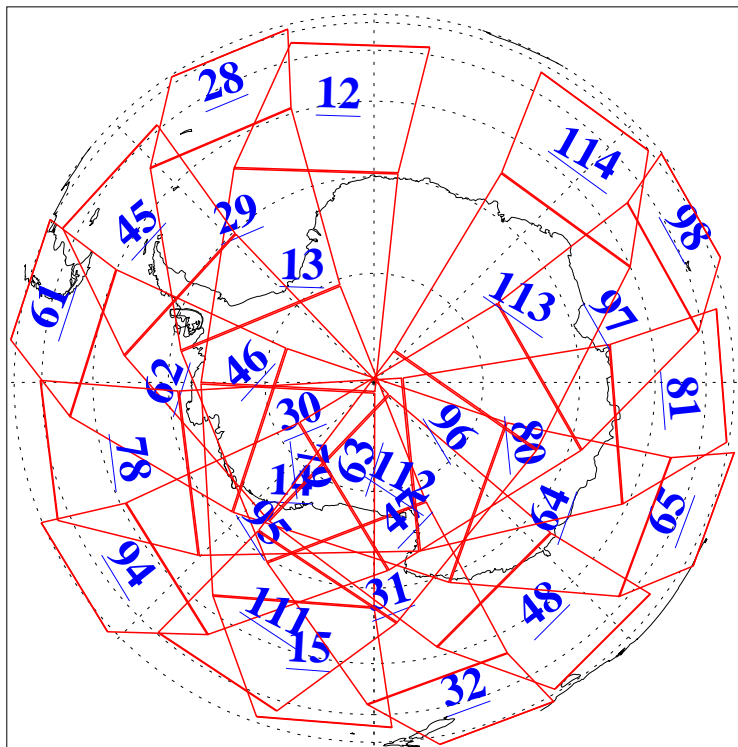

L1B Availability
AMSU Granules: 240
HSB Granules: 0
AIRS Granules: 240

25 Jun 2010
DoY 176
Aqua Day 2974
Granules: 1 to 120

Granules: 121 to 240

Legend: AMSU Available, HSB Available, AIRS Available

L1B Availability
AMSU Granules: 240
HSB Granules: 0
AIRS Granules: 240

25 Jun 2010
DoY 176
Aqua Day 2974
Ascending Granules

Descending Granules

Legend: AMSU Available, HSB Available, AIRS Available

L1B Availability
 AMSU Granules: 240
 HSB Granules: 0
 AIRS Granules: 240

25 Jun 2010
 DoY 176
 Aqua Day 2974

Northern Hemisphere Granules

Southern Hemisphere Granules

Legend: AMSU Available, HSB Available, AIRS Available