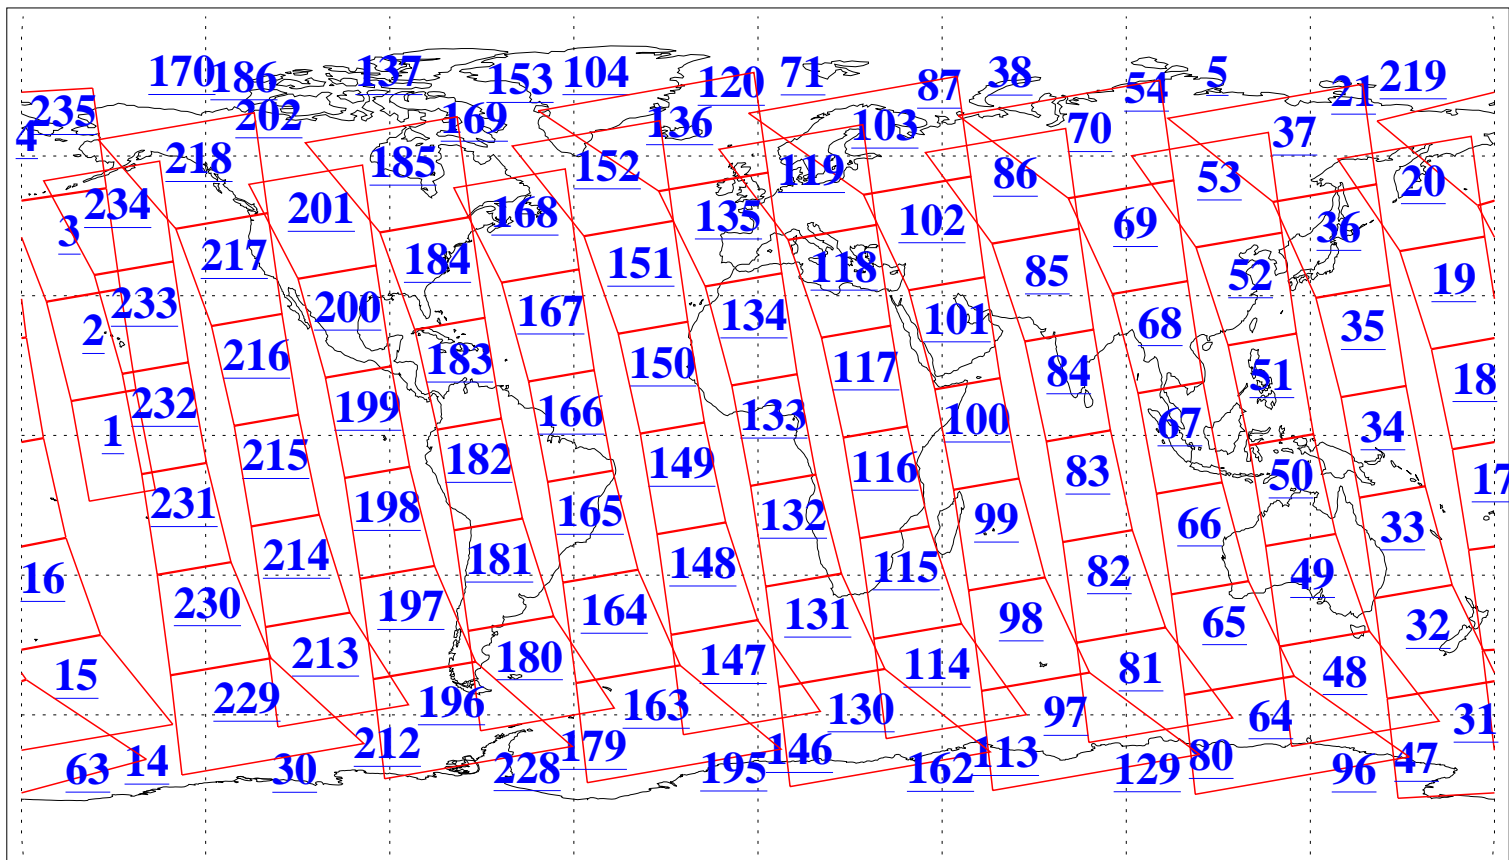

L1B Availability
AMSU Granules: 240
HSB Granules: 0
AIRS Granules: 240

25 Jun 2010
DoY 176
Aqua Day 2974
Granules: 1 to 120

Granules: 121 to 240

Legend: AMSU Available, HSB Available, AIRS Available

L1B Availability
AMSU Granules: 240
HSB Granules: 0
AIRS Granules: 240

25 Jun 2010
DoY 176
Aqua Day 2974
Ascending Granules

Descending Granules

Legend: AMSU Available, HSB Available, AIRS Available

L1B Availability
 AMSU Granules: 240
 HSB Granules: 0
 AIRS Granules: 240

25 Jun 2010
 DoY 176
 Aqua Day 2974

Northern Hemisphere Granules

Southern Hemisphere Granules

Legend: AMSU Available, HSB Available, AIRS Available