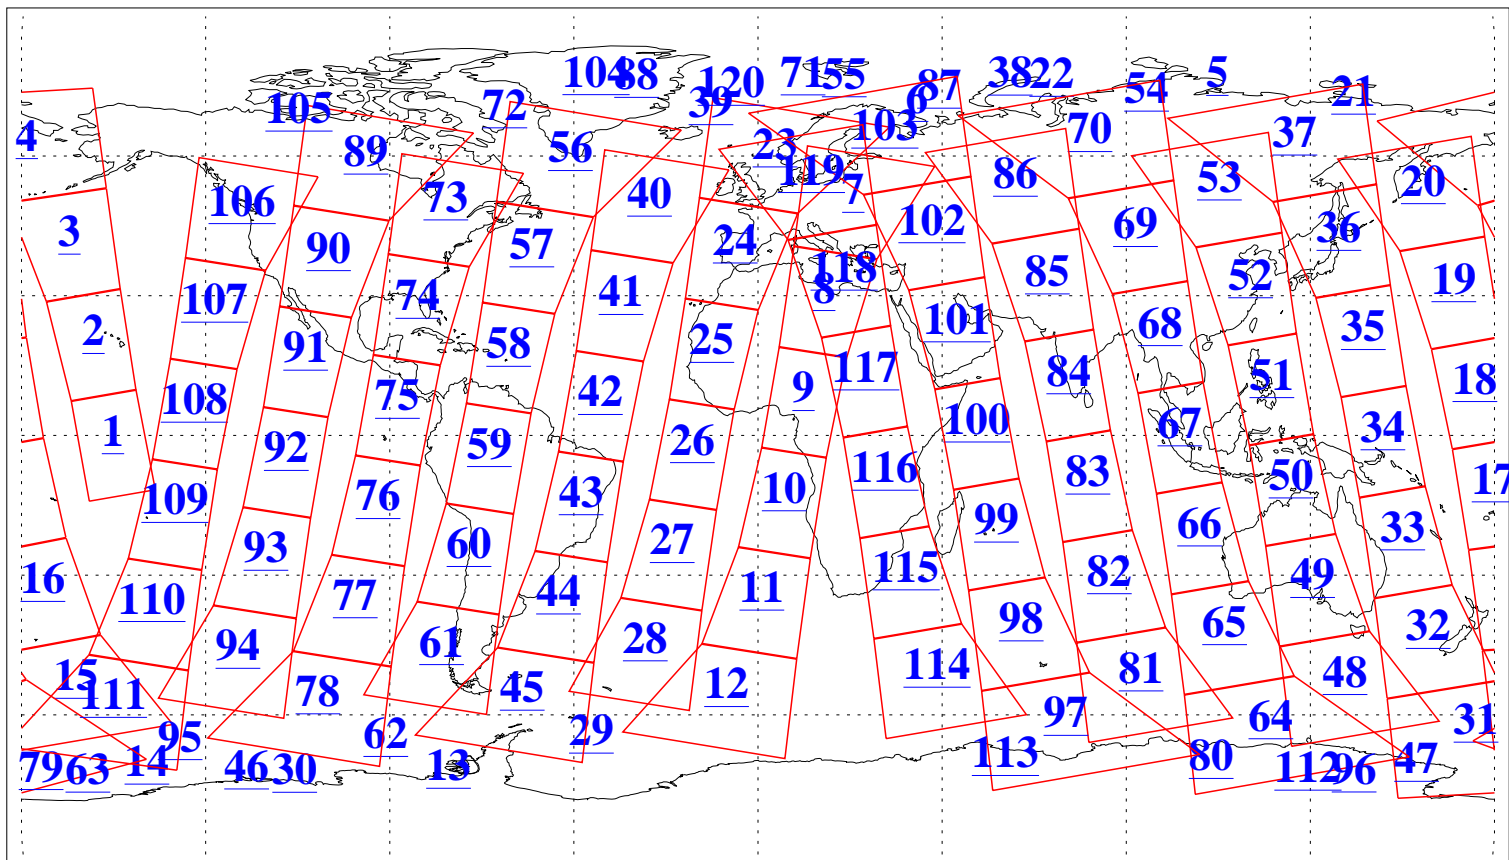

L1B Availability
AMSU Granules: 240
HSB Granules: 0
AIRS Granules: 240

25 Jun 2010
DoY 176
Aqua Day 2974
Granules: 1 to 120

Granules: 121 to 240

Legend: AMSU Available, HSB Available, AIRS Available

L1B Availability
AMSU Granules: 240
HSB Granules: 0
AIRS Granules: 240

25 Jun 2010
DoY 176
Aqua Day 2974
Ascending Granules

Descending Granules

Legend: AMSU Available, HSB Available, AIRS Available

L1B Availability
 AMSU Granules: 240
 HSB Granules: 0
 AIRS Granules: 240

25 Jun 2010
 DoY 176
 Aqua Day 2974

Northern Hemisphere Granules

Southern Hemisphere Granules

Legend: AMSU Available, HSB Available, AIRS Available