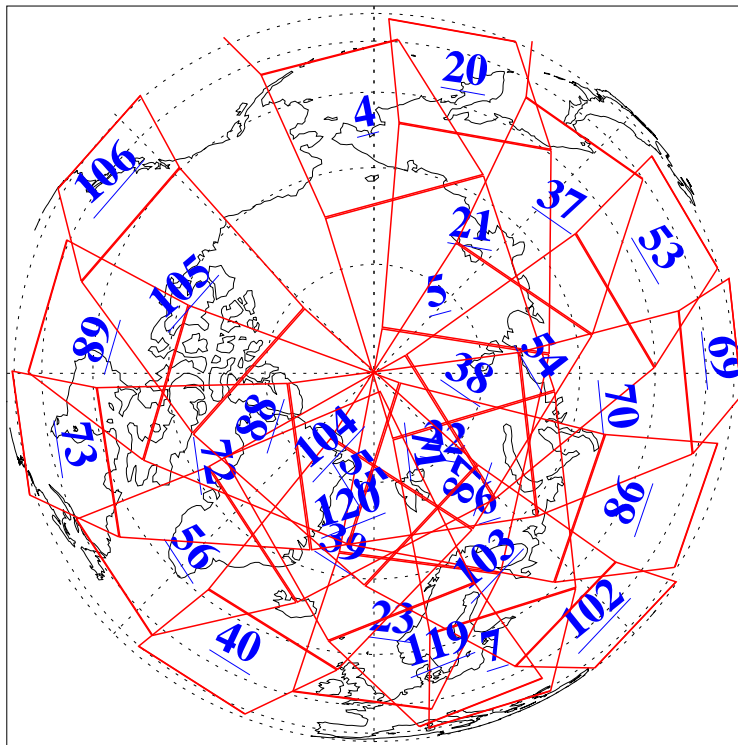

L1B Availability
AMSU Granules: 240
HSB Granules: 0
AIRS Granules: 240

25 Jun 2010
DoY 176
Aqua Day 2974
Granules: 1 to 120

Granules: 121 to 240

Legend: AMSU Available, HSB Available, AIRS Available

L1B Availability
AMSU Granules: 240
HSB Granules: 0
AIRS Granules: 240

25 Jun 2010
DoY 176
Aqua Day 2974
Ascending Granules

Descending Granules

Legend: AMSU Available, HSB Available, AIRS Available

L1B Availability
 AMSU Granules: 240
 HSB Granules: 0
 AIRS Granules: 240

25 Jun 2010
 DoY 176
 Aqua Day 2974

Northern Hemisphere Granules

Southern Hemisphere Granules

Legend: AMSU Available, HSB Available, AIRS Available