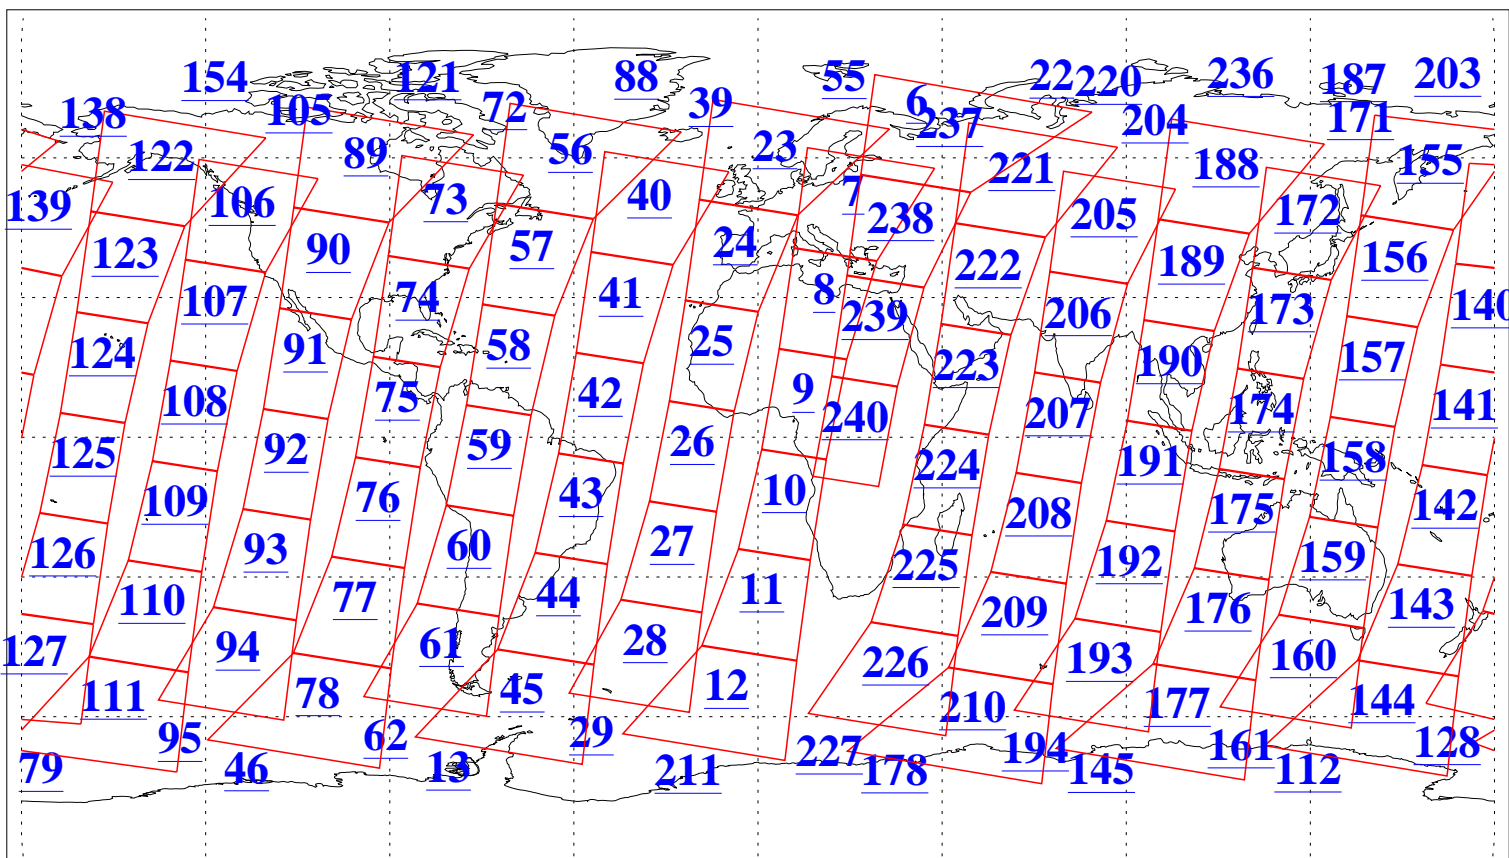

L1B Availability
AMSU Granules: 240
HSB Granules: 0
AIRS Granules: 240

25 Jun 2010
DoY 176
Aqua Day 2974
Granules: 1 to 120

Granules: 121 to 240

Legend: AMSU Available, HSB Available, AIRS Available

L1B Availability
AMSU Granules: 240
HSB Granules: 0
AIRS Granules: 240

25 Jun 2010
DoY 176
Aqua Day 2974
Ascending Granules

Descending Granules

Legend: AMSU Available, HSB Available, AIRS Available

L1B Availability
 AMSU Granules: 240
 HSB Granules: 0
 AIRS Granules: 240

25 Jun 2010
 DoY 176
 Aqua Day 2974

Northern Hemisphere Granules

Southern Hemisphere Granules

Legend: AMSU Available, HSB Available, AIRS Available