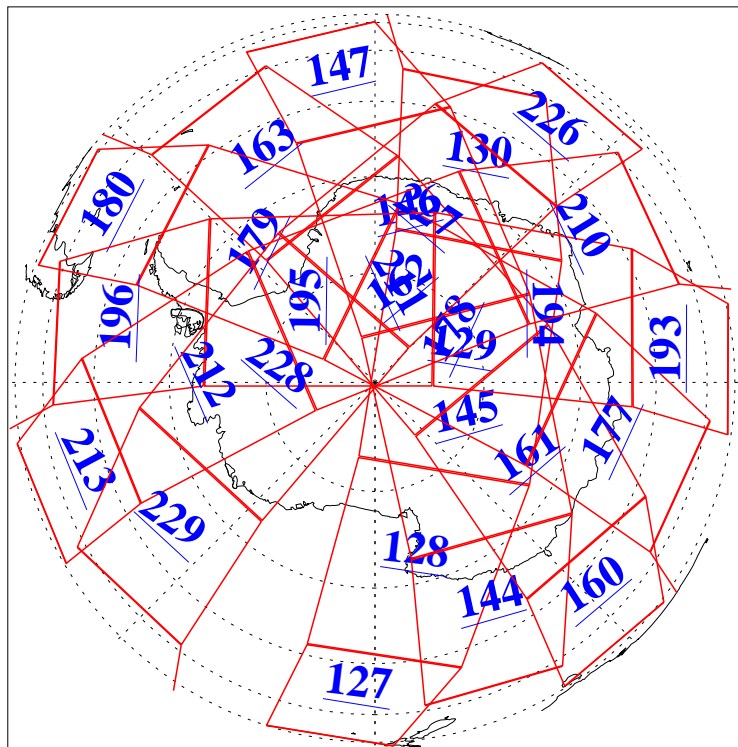

L1B Availability
AMSU Granules: 240
HSB Granules: 0
AIRS Granules: 240

25 Jun 2010
DoY 176
Aqua Day 2974
Granules: 1 to 120

Granules: 121 to 240

Legend: AMSU Available, HSB Available, AIRS Available

L1B Availability
AMSU Granules: 240
HSB Granules: 0
AIRS Granules: 240

25 Jun 2010
DoY 176
Aqua Day 2974
Ascending Granules

Descending Granules

Legend: AMSU Available, HSB Available, AIRS Available

L1B Availability
 AMSU Granules: 240
 HSB Granules: 0
 AIRS Granules: 240

25 Jun 2010
 DoY 176
 Aqua Day 2974

Northern Hemisphere Granules

Southern Hemisphere Granules

Legend: AMSU Available, HSB Available, AIRS Available