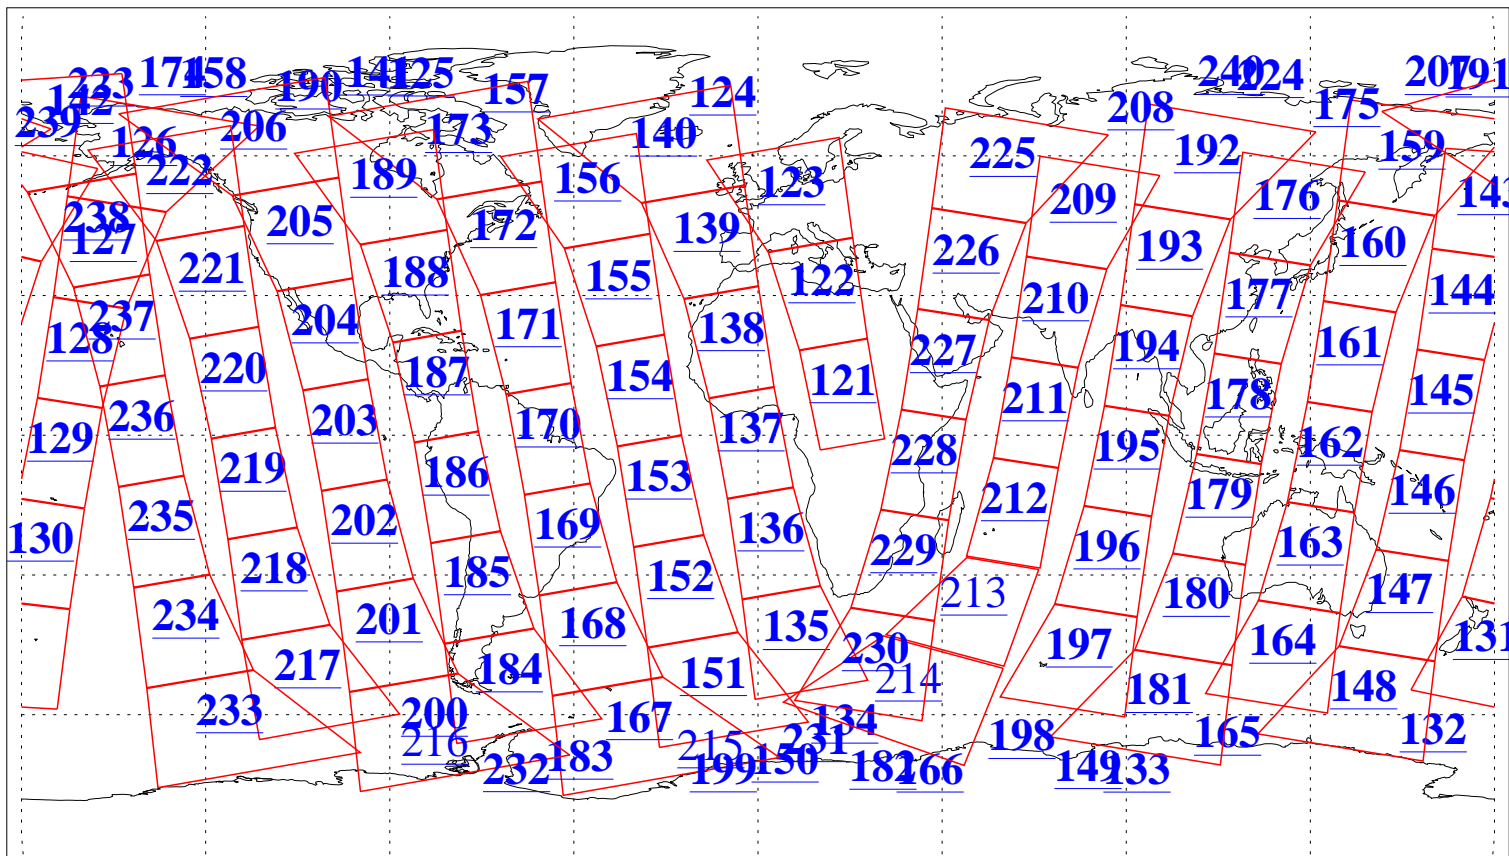

L1B Availability
AMSU Granules: 240
HSB Granules: 0
AIRS Granules: 236

21 Jun 2010
DoY 172
Aqua Day 2970
Granules: 1 to 120

Granules: 121 to 240

Legend: AMSU Available, HSB Available, AIRS Available

L1B Availability
AMSU Granules: 240
HSB Granules: 0
AIRS Granules: 236

21 Jun 2010
DoY 172
Aqua Day 2970

Ascending Granules

Descending Granules

Legend: AMSU Available, HSB Available, AIRS Available

L1B Availability
 AMSU Granules: 240
 HSB Granules: 0
 AIRS Granules: 236

21 Jun 2010
 DoY 172
 Aqua Day 2970

Northern Hemisphere Granules

Southern Hemisphere Granules

Legend: AMSU Available, HSB Available, AIRS Available