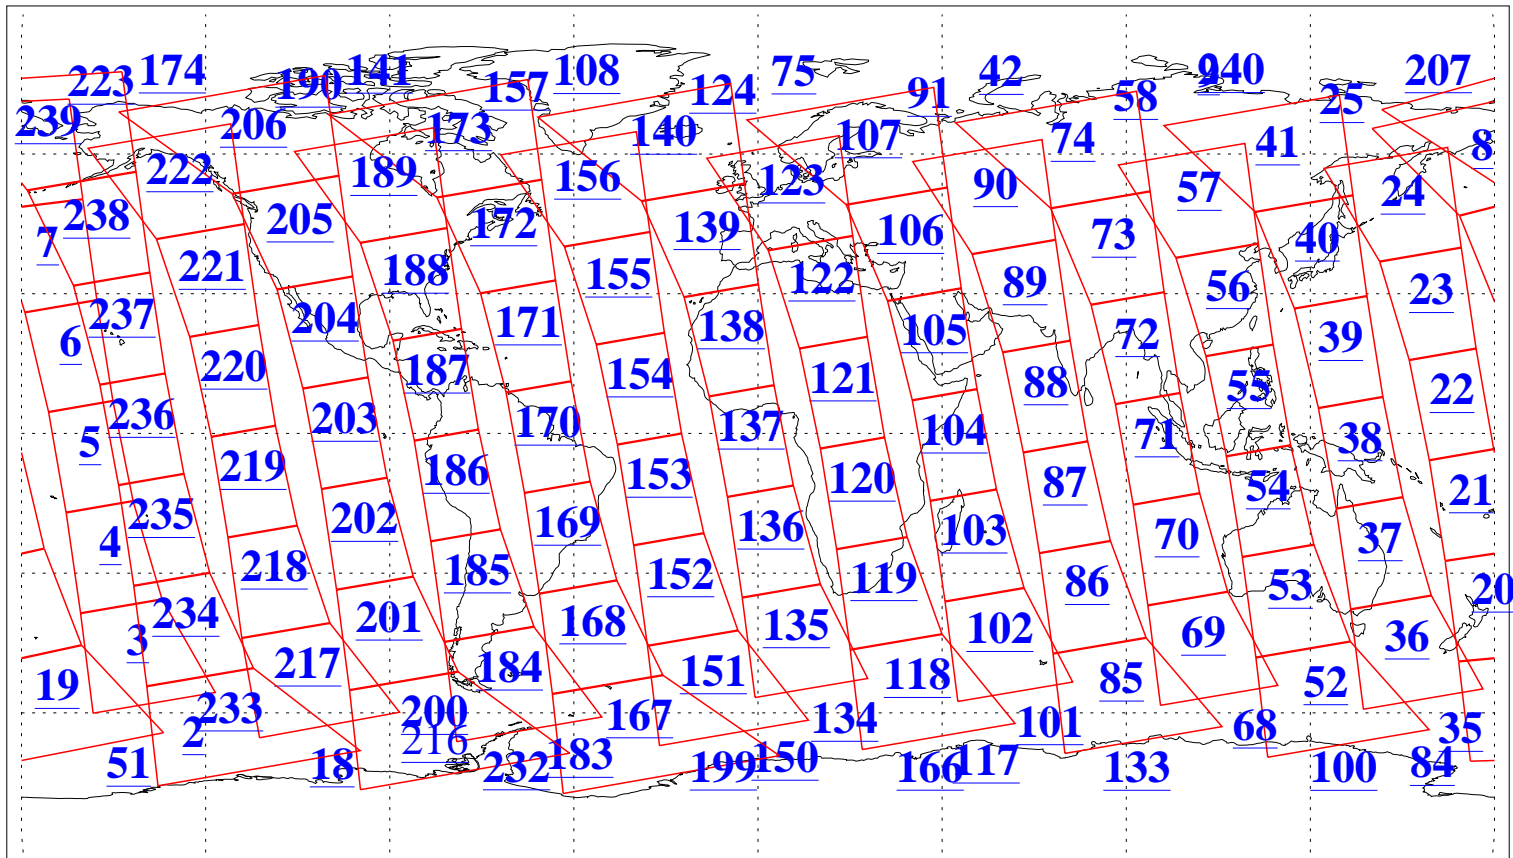

L1B Availability
AMSU Granules: 240
HSB Granules: 0
AIRS Granules: 236

21 Jun 2010
DoY 172
Aqua Day 2970
Granules: 1 to 120

Granules: 121 to 240

Legend: AMSU Available, HSB Available, AIRS Available

L1B Availability
AMSU Granules: 240
HSB Granules: 0
AIRS Granules: 236

21 Jun 2010
DoY 172
Aqua Day 2970

Ascending Granules

Descending Granules

Legend: AMSU Available, HSB Available, AIRS Available

L1B Availability
 AMSU Granules: 240
 HSB Granules: 0
 AIRS Granules: 236

21 Jun 2010
 DoY 172
 Aqua Day 2970

Northern Hemisphere Granules

Southern Hemisphere Granules

Legend: AMSU Available, HSB Available, AIRS Available