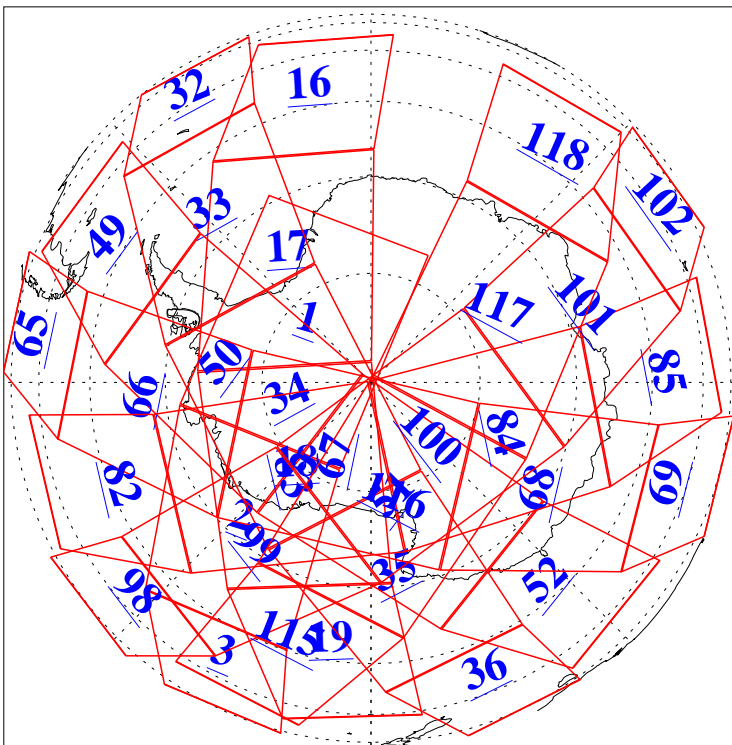

L1B Availability
AMSU Granules: 240
HSB Granules: 0
AIRS Granules: 236

21 Jun 2010
DoY 172
Aqua Day 2970
Granules: 1 to 120

Granules: 121 to 240

Legend: AMSU Available, HSB Available, AIRS Available

L1B Availability
AMSU Granules: 240
HSB Granules: 0
AIRS Granules: 236

21 Jun 2010
DoY 172
Aqua Day 2970

Ascending Granules

Descending Granules

Legend: AMSU Available, HSB Available, AIRS Available

L1B Availability
 AMSU Granules: 240
 HSB Granules: 0
 AIRS Granules: 236

21 Jun 2010
 DoY 172
 Aqua Day 2970

Northern Hemisphere Granules

Southern Hemisphere Granules

Legend: AMSU Available, HSB Available, AIRS Available