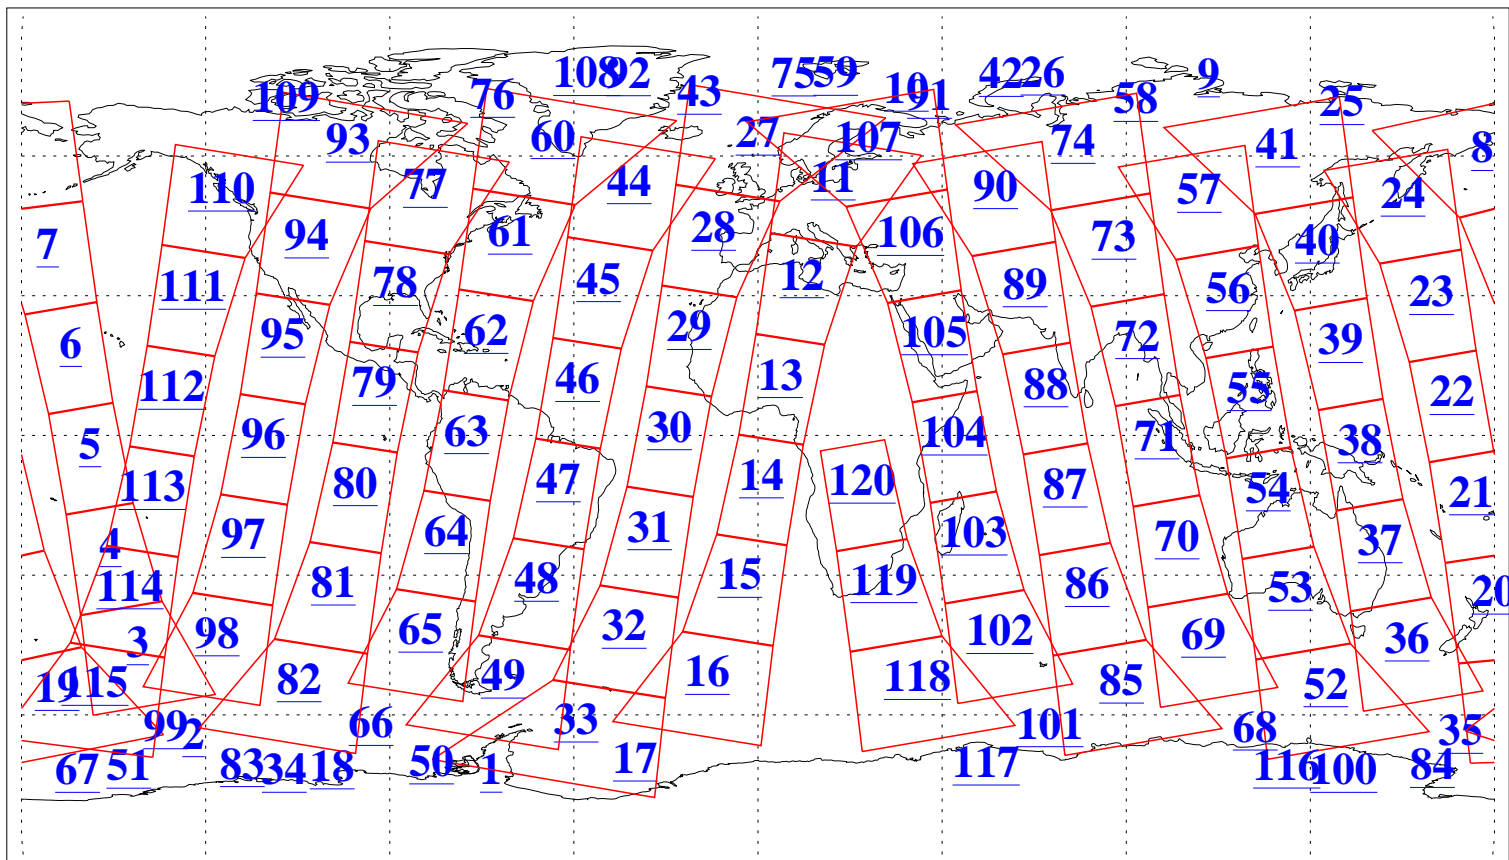

L1B Availability
AMSU Granules: 240
HSB Granules: 0
AIRS Granules: 236

21 Jun 2010
DoY 172
Aqua Day 2970
Granules: 1 to 120

Granules: 121 to 240

Legend: AMSU Available, HSB Available, AIRS Available

L1B Availability
AMSU Granules: 240
HSB Granules: 0
AIRS Granules: 236

21 Jun 2010
DoY 172
Aqua Day 2970

Ascending Granules

Descending Granules

Legend: AMSU Available, HSB Available, AIRS Available

L1B Availability
 AMSU Granules: 240
 HSB Granules: 0
 AIRS Granules: 236

21 Jun 2010
 DoY 172
 Aqua Day 2970

Northern Hemisphere Granules

Southern Hemisphere Granules

Legend: AMSU Available, HSB Available, AIRS Available