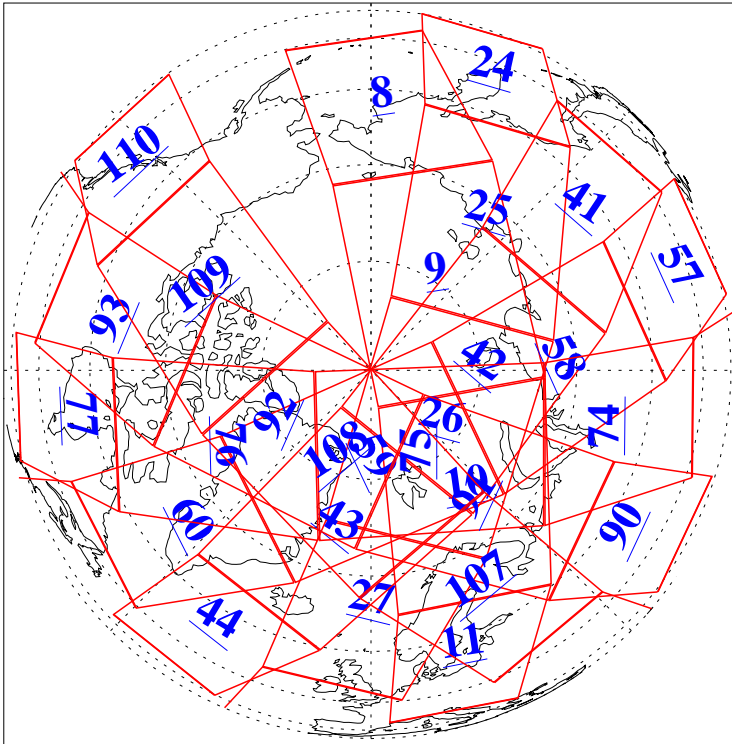

L1B Availability
AMSU Granules: 240
HSB Granules: 0
AIRS Granules: 236

21 Jun 2010
DoY 172
Aqua Day 2970
Granules: 1 to 120

Granules: 121 to 240

Legend: AMSU Available, HSB Available, AIRS Available

L1B Availability
AMSU Granules: 240
HSB Granules: 0
AIRS Granules: 236

21 Jun 2010
DoY 172
Aqua Day 2970

Ascending Granules

Descending Granules

Legend: AMSU Available, HSB Available, AIRS Available

L1B Availability
 AMSU Granules: 240
 HSB Granules: 0
 AIRS Granules: 236

21 Jun 2010
 DoY 172
 Aqua Day 2970

Northern Hemisphere Granules

Southern Hemisphere Granules

Legend: AMSU Available, HSB Available, AIRS Available