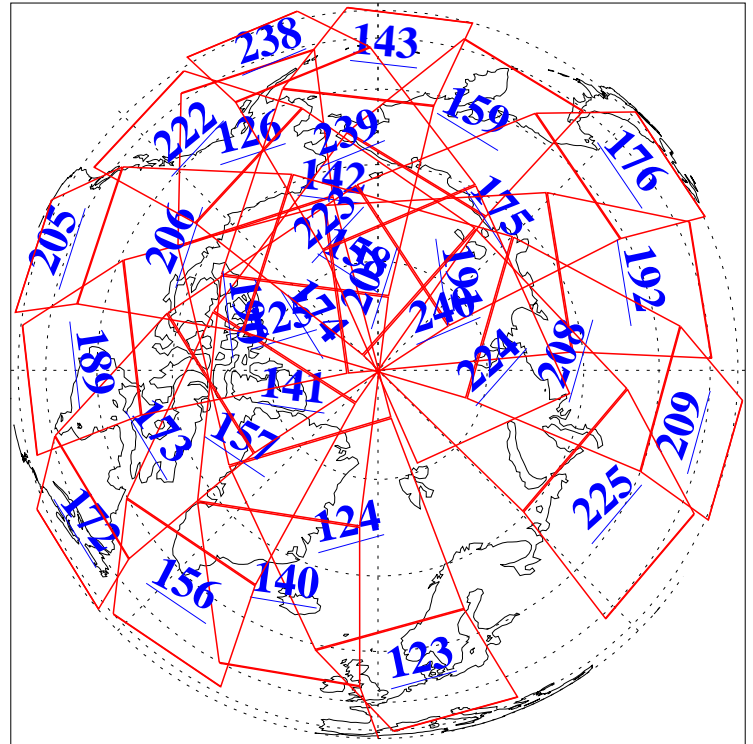

L1B Availability
AMSU Granules: 240
HSB Granules: 0
AIRS Granules: 236

21 Jun 2010
DoY 172
Aqua Day 2970
Granules: 1 to 120

Granules: 121 to 240

Legend: AMSU Available, HSB Available, AIRS Available

L1B Availability
AMSU Granules: 240
HSB Granules: 0
AIRS Granules: 236

21 Jun 2010
DoY 172
Aqua Day 2970

Ascending Granules

Descending Granules

Legend: AMSU Available, HSB Available, AIRS Available

L1B Availability
 AMSU Granules: 240
 HSB Granules: 0
 AIRS Granules: 236

21 Jun 2010
 DoY 172
 Aqua Day 2970

Northern Hemisphere Granules

Southern Hemisphere Granules

Legend: AMSU Available, HSB Available, AIRS Available