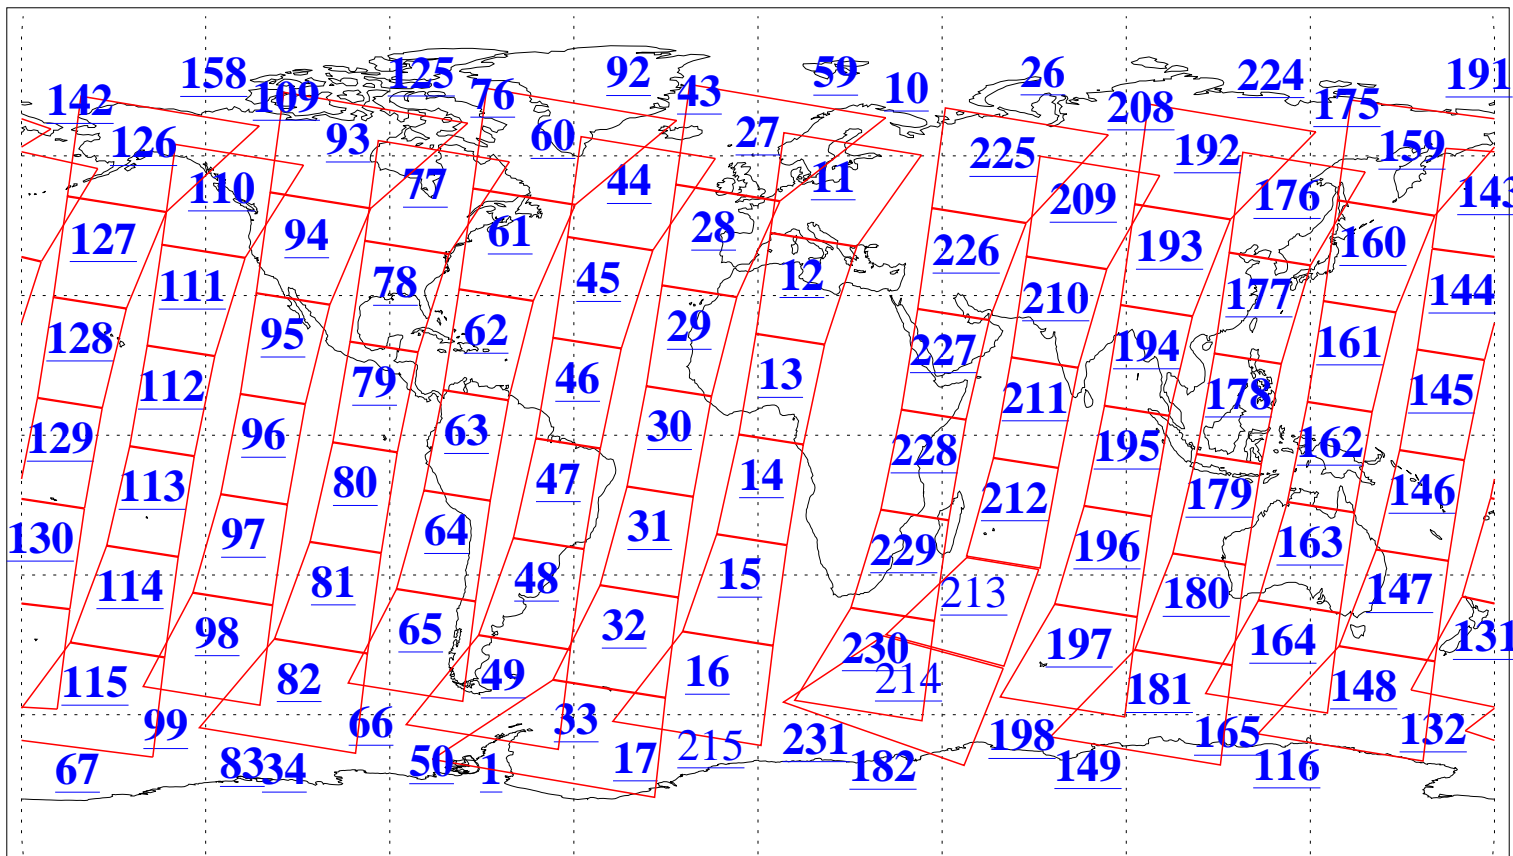

L1B Availability
AMSU Granules: 240
HSB Granules: 0
AIRS Granules: 236

21 Jun 2010
DoY 172
Aqua Day 2970
Granules: 1 to 120

Granules: 121 to 240

Legend: AMSU Available, HSB Available, AIRS Available

L1B Availability
AMSU Granules: 240
HSB Granules: 0
AIRS Granules: 236

21 Jun 2010
DoY 172
Aqua Day 2970

Ascending Granules

Descending Granules

Legend: AMSU Available, HSB Available, AIRS Available

L1B Availability
 AMSU Granules: 240
 HSB Granules: 0
 AIRS Granules: 236

21 Jun 2010
 DoY 172
 Aqua Day 2970

Northern Hemisphere Granules

Southern Hemisphere Granules

Legend: AMSU Available, HSB Available, AIRS Available