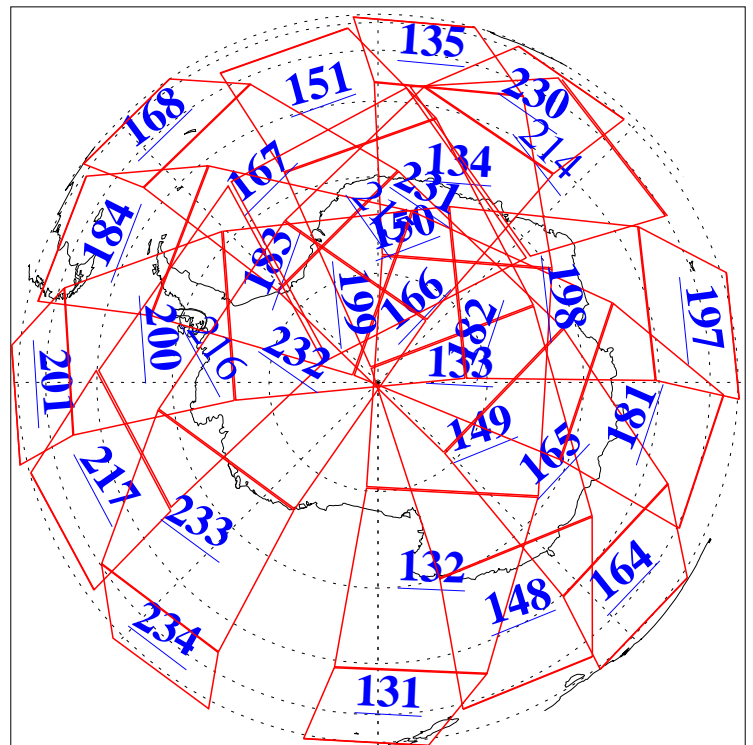

L1B Availability
AMSU Granules: 240
HSB Granules: 0
AIRS Granules: 236

21 Jun 2010
DoY 172
Aqua Day 2970
Granules: 1 to 120

Granules: 121 to 240

Legend: AMSU Available, HSB Available, AIRS Available

L1B Availability
AMSU Granules: 240
HSB Granules: 0
AIRS Granules: 236

21 Jun 2010
DoY 172
Aqua Day 2970

Ascending Granules

Descending Granules

Legend: AMSU Available, HSB Available, AIRS Available

L1B Availability
 AMSU Granules: 240
 HSB Granules: 0
 AIRS Granules: 236

21 Jun 2010
 DoY 172
 Aqua Day 2970

Northern Hemisphere Granules

Southern Hemisphere Granules

Legend: AMSU Available, HSB Available, AIRS Available