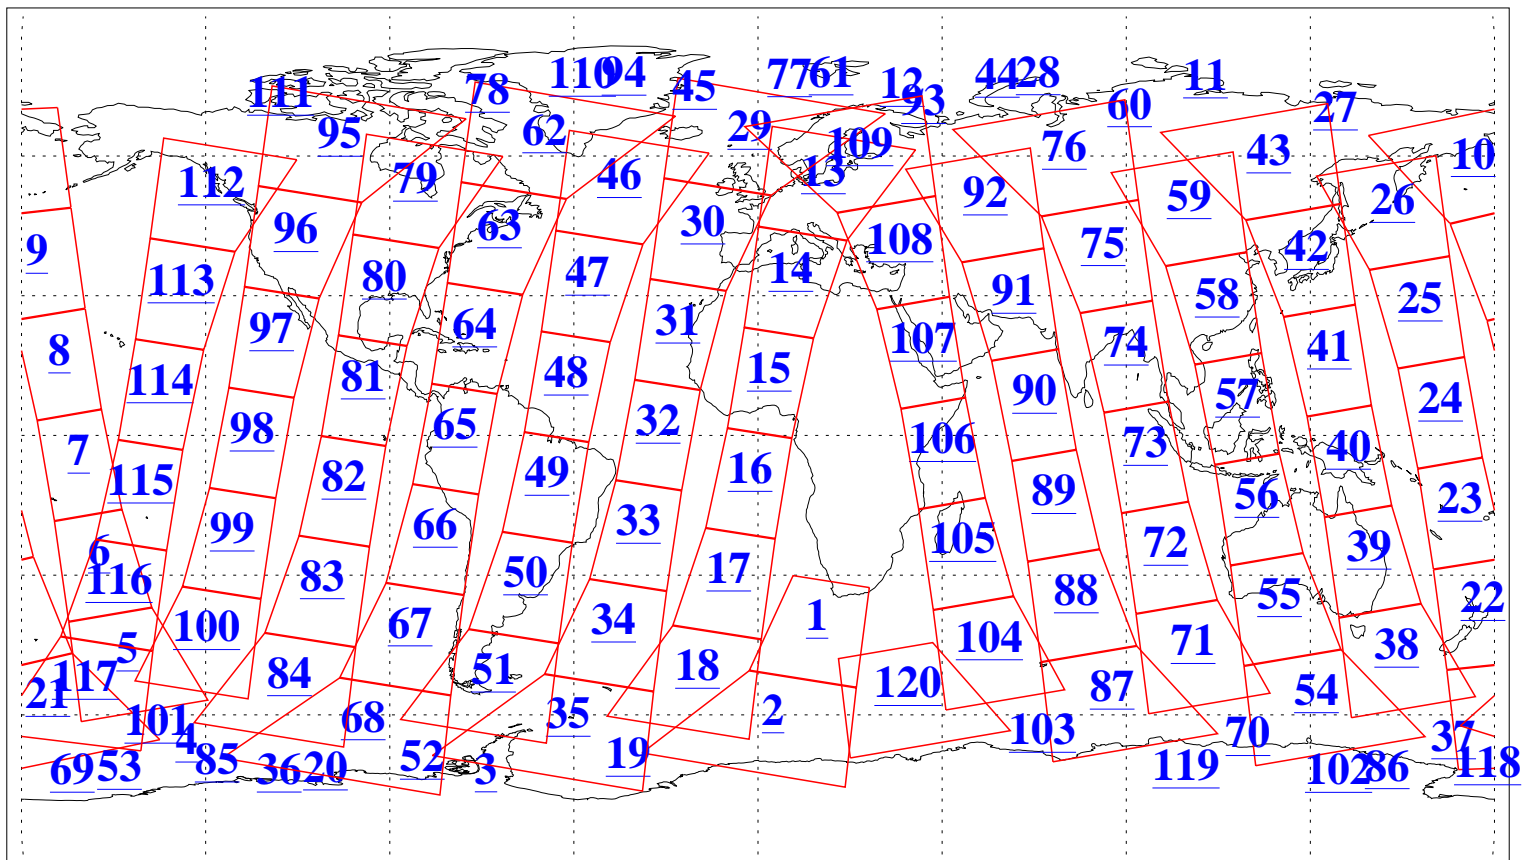

L1B Availability
AMSU Granules: 240
HSB Granules: 0
AIRS Granules: 240

19 Jun 2010
DoY 170
Aqua Day 2968
Granules: 1 to 120

Granules: 121 to 240

Legend: AMSU Available, HSB Available, AIRS Available

L1B Availability
AMSU Granules: 240
HSB Granules: 0
AIRS Granules: 240

19 Jun 2010
DoY 170
Aqua Day 2968
Ascending Granules

Descending Granules

Legend: AMSU Available, HSB Available, AIRS Available

L1B Availability
 AMSU Granules: 240
 HSB Granules: 0
 AIRS Granules: 240

19 Jun 2010
 DoY 170
 Aqua Day 2968

Northern Hemisphere Granules

Southern Hemisphere Granules

Legend: AMSU Available, ~~HSB Available~~, AIRS Available