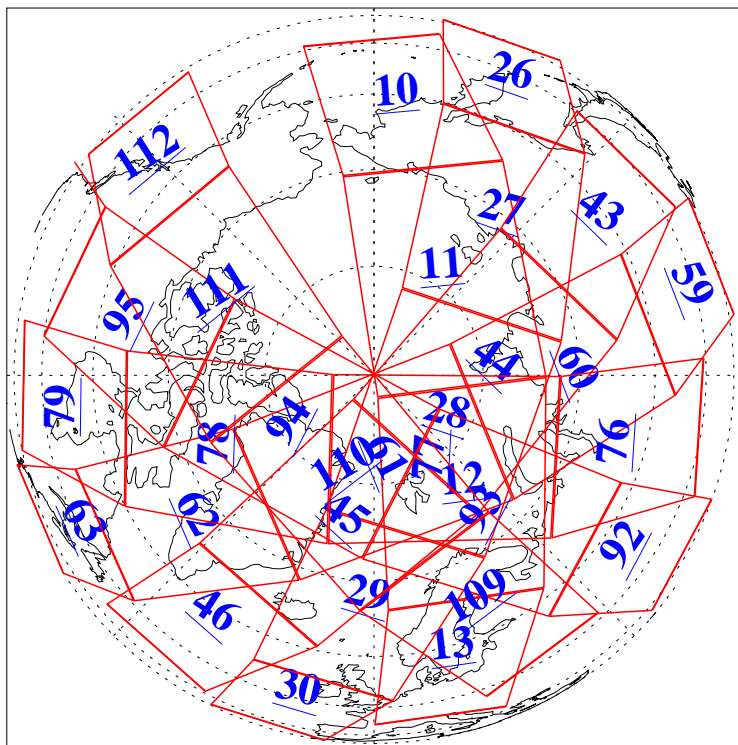

L1B Availability
AMSU Granules: 240
HSB Granules: 0
AIRS Granules: 240

19 Jun 2010
DoY 170
Aqua Day 2968
Granules: 1 to 120

Granules: 121 to 240

Legend: AMSU Available, HSB Available, AIRS Available

L1B Availability
AMSU Granules: 240
HSB Granules: 0
AIRS Granules: 240

19 Jun 2010
DoY 170
Aqua Day 2968
Ascending Granules

Descending Granules

Legend: AMSU Available, HSB Available, AIRS Available

L1B Availability
 AMSU Granules: 240
 HSB Granules: 0
 AIRS Granules: 240

19 Jun 2010
 DoY 170
 Aqua Day 2968

Northern Hemisphere Granules

Southern Hemisphere Granules

Legend: AMSU Available, ~~HSB Available~~, AIRS Available