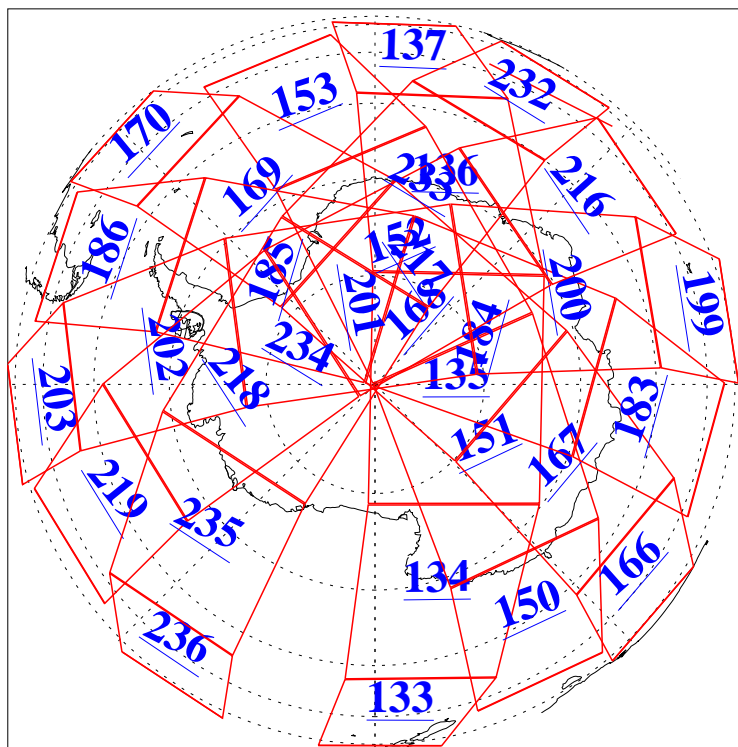

19 Jun 2010
DoY 170
Aqua Day 2968
Ascending Granules

Descending Granules

Legend: AMSU Available, HSB Available, AIRS Available

L1B Availability
 AMSU Granules: 240
 HSB Granules: 0
 AIRS Granules: 240

19 Jun 2010
 DoY 170
 Aqua Day 2968

Northern Hemisphere Granules

Southern Hemisphere Granules

Legend: AMSU Available, ~~HSB Available~~, AIRS Available