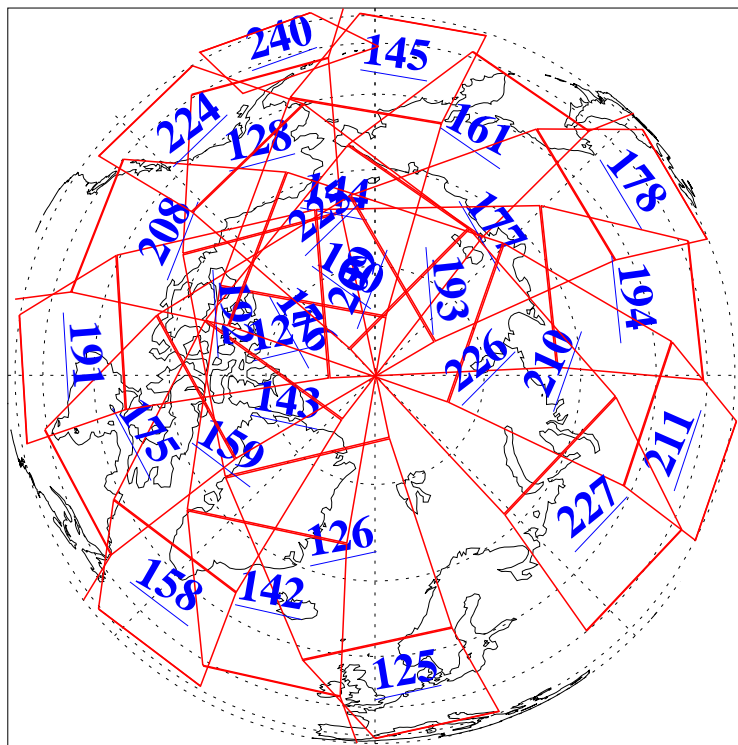

L1B Availability
AMSU Granules: 240
HSB Granules: 0
AIRS Granules: 240

19 Jun 2010
DoY 170
Aqua Day 2968
Granules: 1 to 120

Granules: 121 to 240

Legend: AMSU Available, HSB Available, AIRS Available

L1B Availability
AMSU Granules: 240
HSB Granules: 0
AIRS Granules: 240

19 Jun 2010
DoY 170
Aqua Day 2968
Ascending Granules

Descending Granules

Legend: AMSU Available, HSB Available, AIRS Available

L1B Availability
 AMSU Granules: 240
 HSB Granules: 0
 AIRS Granules: 240

19 Jun 2010
 DoY 170
 Aqua Day 2968

Northern Hemisphere Granules

Southern Hemisphere Granules

Legend: AMSU Available, ~~HSB Available~~, AIRS Available