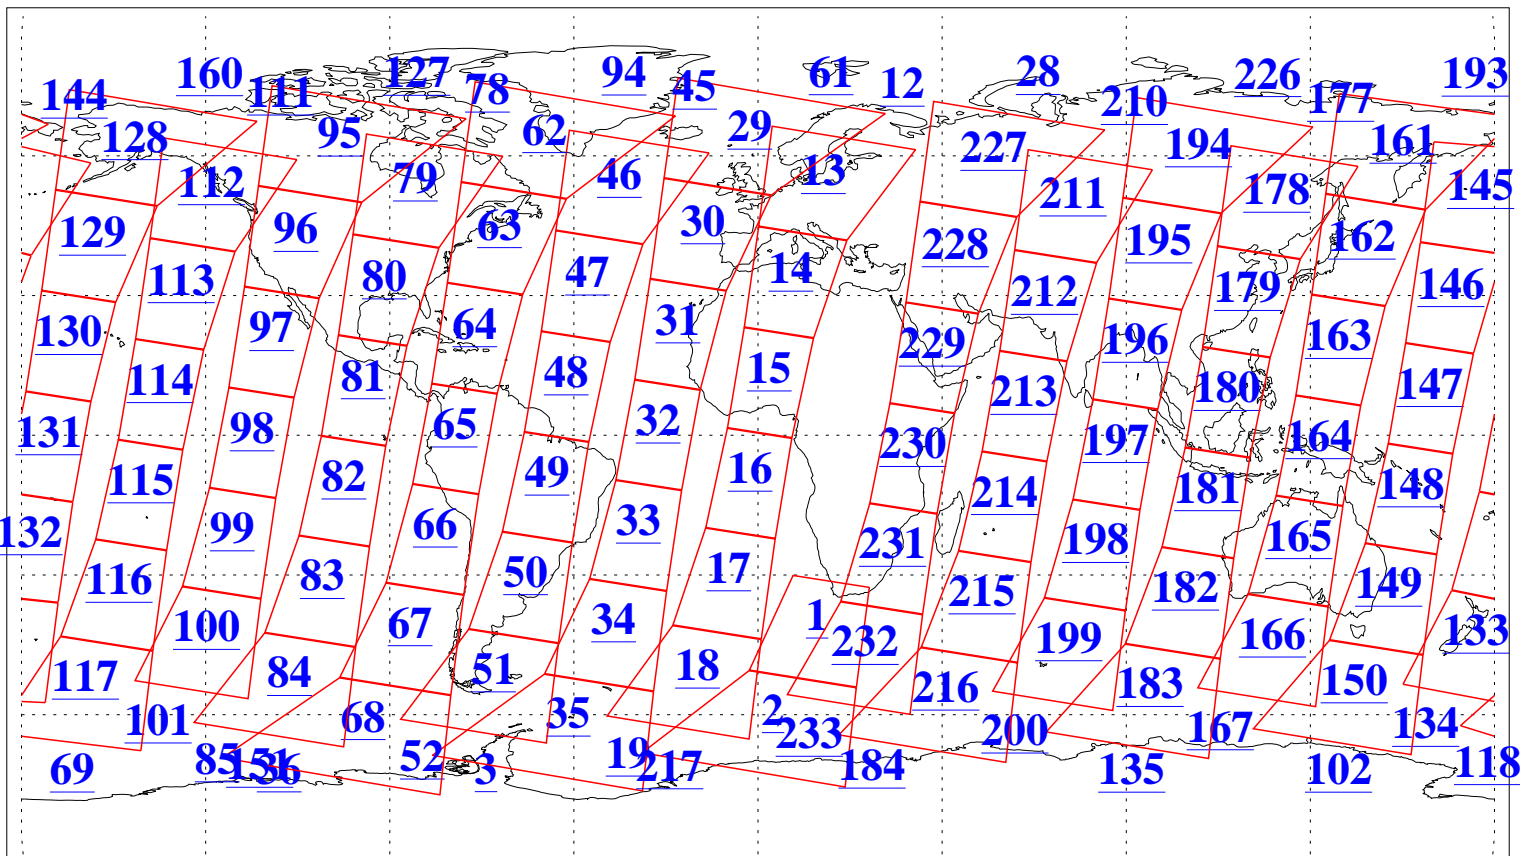

L1B Availability
AMSU Granules: 240
HSB Granules: 0
AIRS Granules: 240

19 Jun 2010
DoY 170
Aqua Day 2968
Granules: 1 to 120

Granules: 121 to 240

Legend: AMSU Available, HSB Available, AIRS Available

L1B Availability
AMSU Granules: 240
HSB Granules: 0
AIRS Granules: 240

19 Jun 2010
DoY 170
Aqua Day 2968
Ascending Granules

Descending Granules

Legend: AMSU Available, HSB Available, AIRS Available

L1B Availability
 AMSU Granules: 240
 HSB Granules: 0
 AIRS Granules: 240

19 Jun 2010
 DoY 170
 Aqua Day 2968