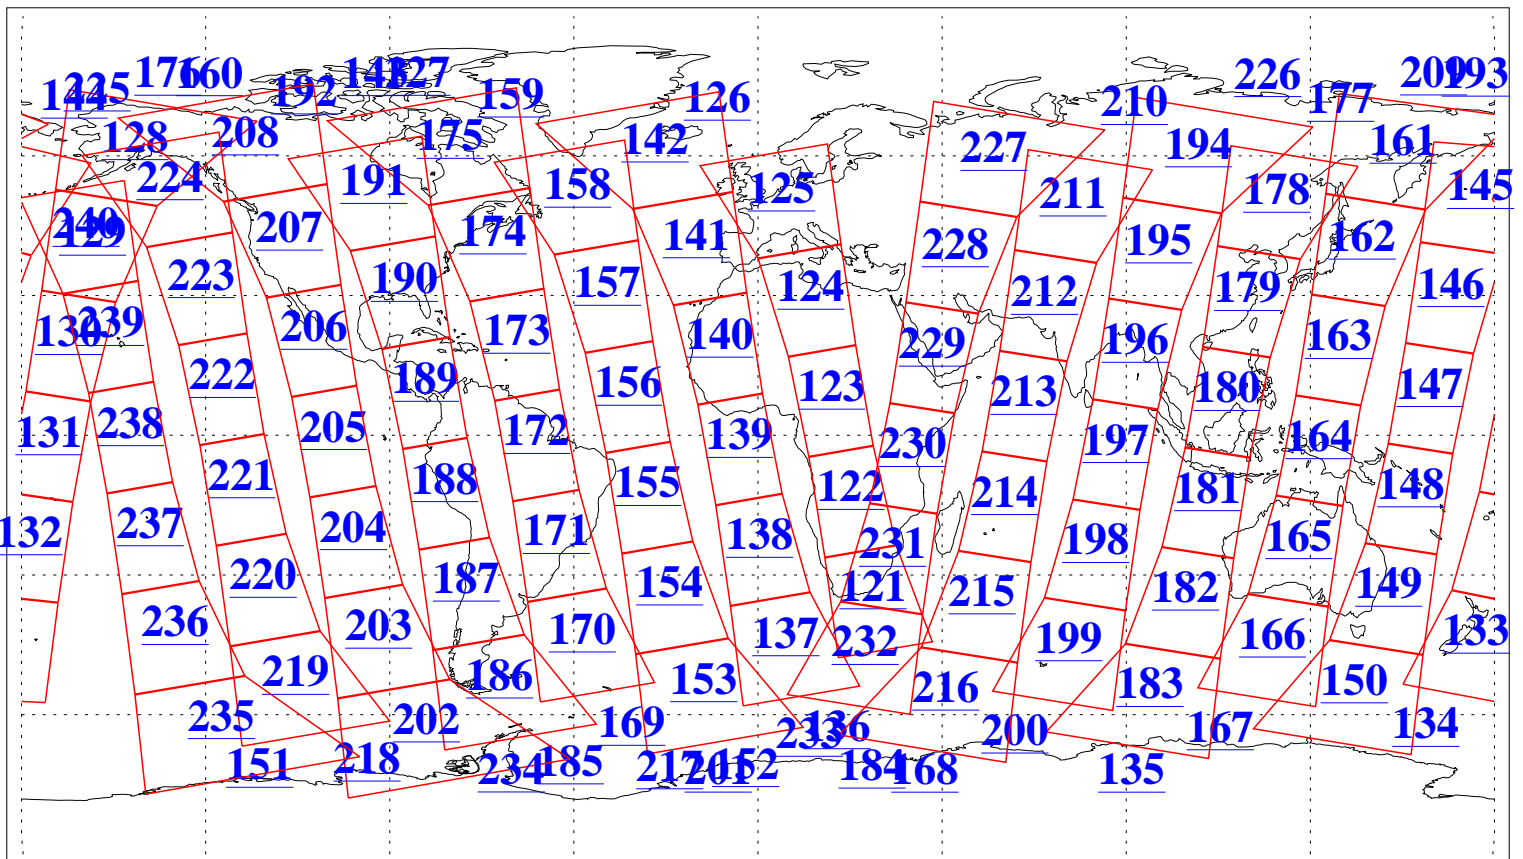

L1B Availability
AMSU Granules: 240
HSB Granules: 0
AIRS Granules: 240

19 Jun 2010
DoY 170
Aqua Day 2968
Granules: 1 to 120

Granules: 121 to 240

Legend: AMSU Available, HSB Available, AIRS Available

L1B Availability
AMSU Granules: 240
HSB Granules: 0
AIRS Granules: 240

19 Jun 2010
DoY 170
Aqua Day 2968
Ascending Granules

Descending Granules

Legend: AMSU Available, HSB Available, AIRS Available

L1B Availability
 AMSU Granules: 240
 HSB Granules: 0
 AIRS Granules: 240

19 Jun 2010
 DoY 170
 Aqua Day 2968