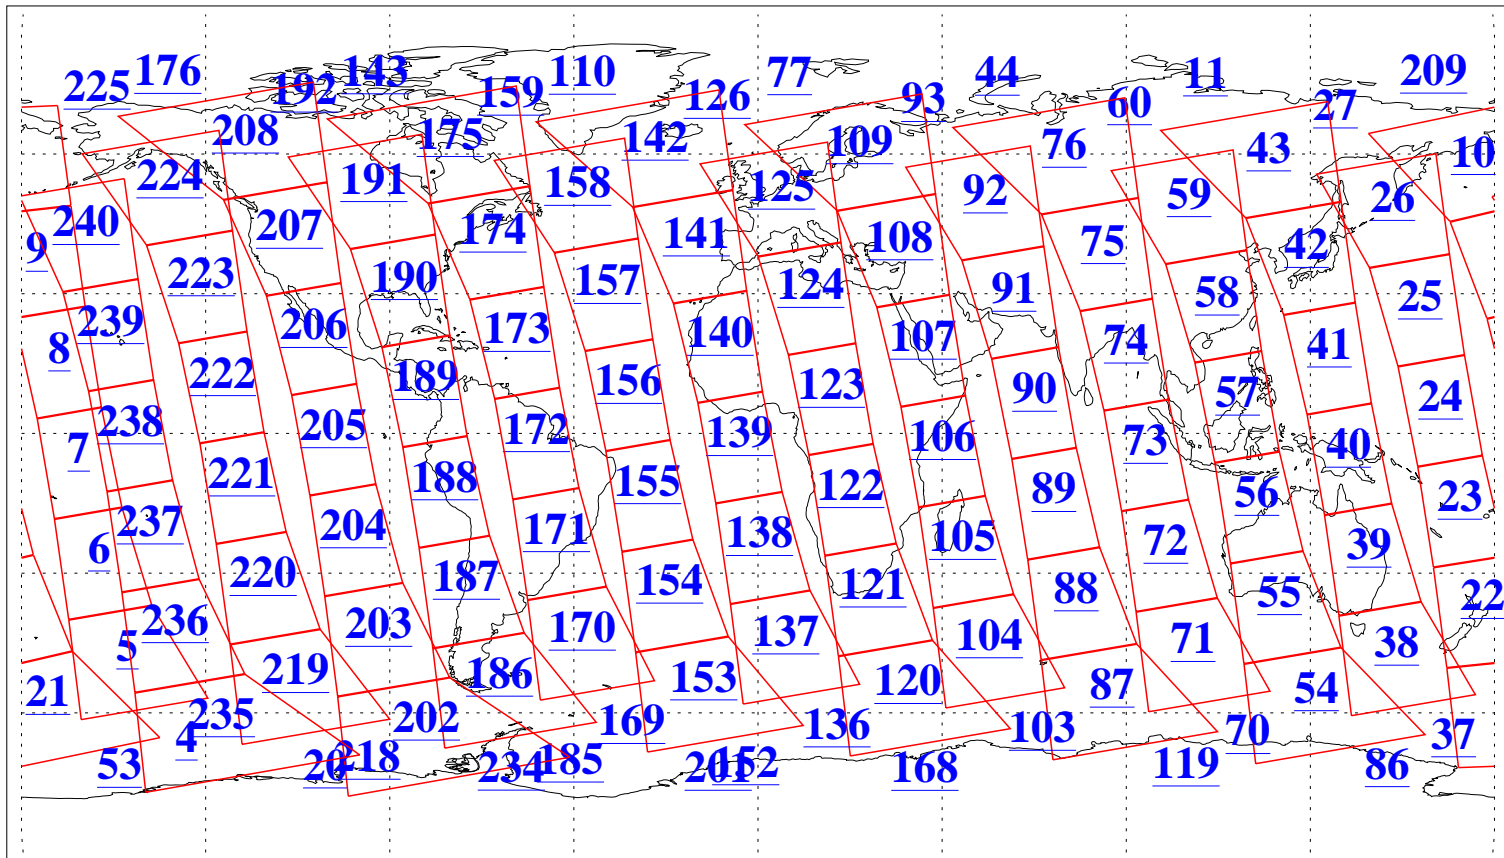

L1B Availability
AMSU Granules: 240
HSB Granules: 0
AIRS Granules: 240

19 Jun 2010
DoY 170
Aqua Day 2968
Granules: 1 to 120

Granules: 121 to 240

Legend: AMSU Available, HSB Available, AIRS Available

L1B Availability
AMSU Granules: 240
HSB Granules: 0
AIRS Granules: 240

19 Jun 2010
DoY 170
Aqua Day 2968
Ascending Granules

Descending Granules

Legend: AMSU Available, HSB Available, AIRS Available

L1B Availability
 AMSU Granules: 240
 HSB Granules: 0
 AIRS Granules: 240

19 Jun 2010
 DoY 170
 Aqua Day 2968

Northern Hemisphere Granules

Southern Hemisphere Granules

Legend: AMSU Available, ~~HSB Available~~, AIRS Available