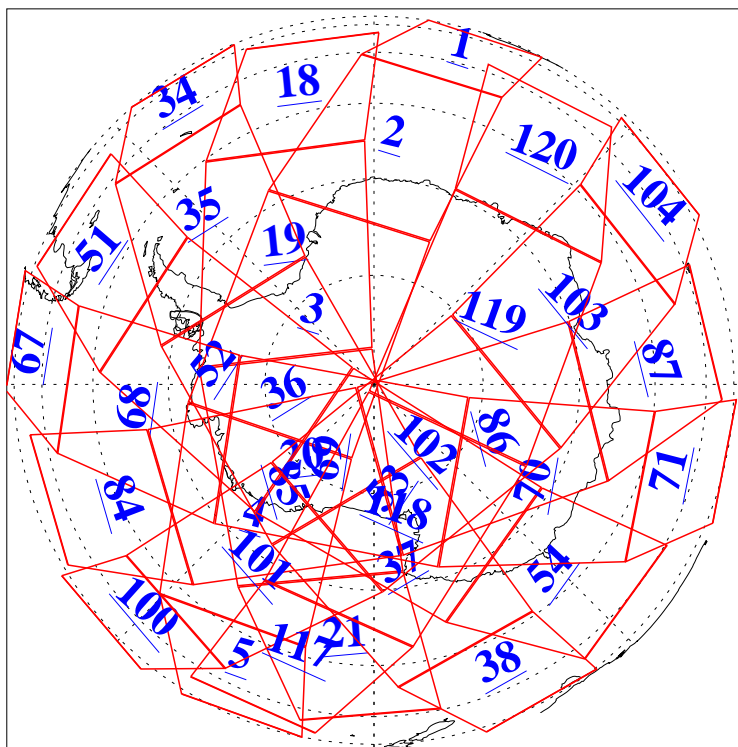

L1B Availability
AMSU Granules: 240
HSB Granules: 0
AIRS Granules: 240

19 Jun 2010
DoY 170
Aqua Day 2968
Granules: 1 to 120

Granules: 121 to 240

Legend: AMSU Available, HSB Available, AIRS Available

L1B Availability
AMSU Granules: 240
HSB Granules: 0
AIRS Granules: 240

19 Jun 2010
DoY 170
Aqua Day 2968
Ascending Granules

Descending Granules

Legend: AMSU Available, HSB Available, AIRS Available

L1B Availability
 AMSU Granules: 240
 HSB Granules: 0
 AIRS Granules: 240

19 Jun 2010
 DoY 170
 Aqua Day 2968

Northern Hemisphere Granules

Southern Hemisphere Granules

Legend: AMSU Available, ~~HSB Available~~, AIRS Available