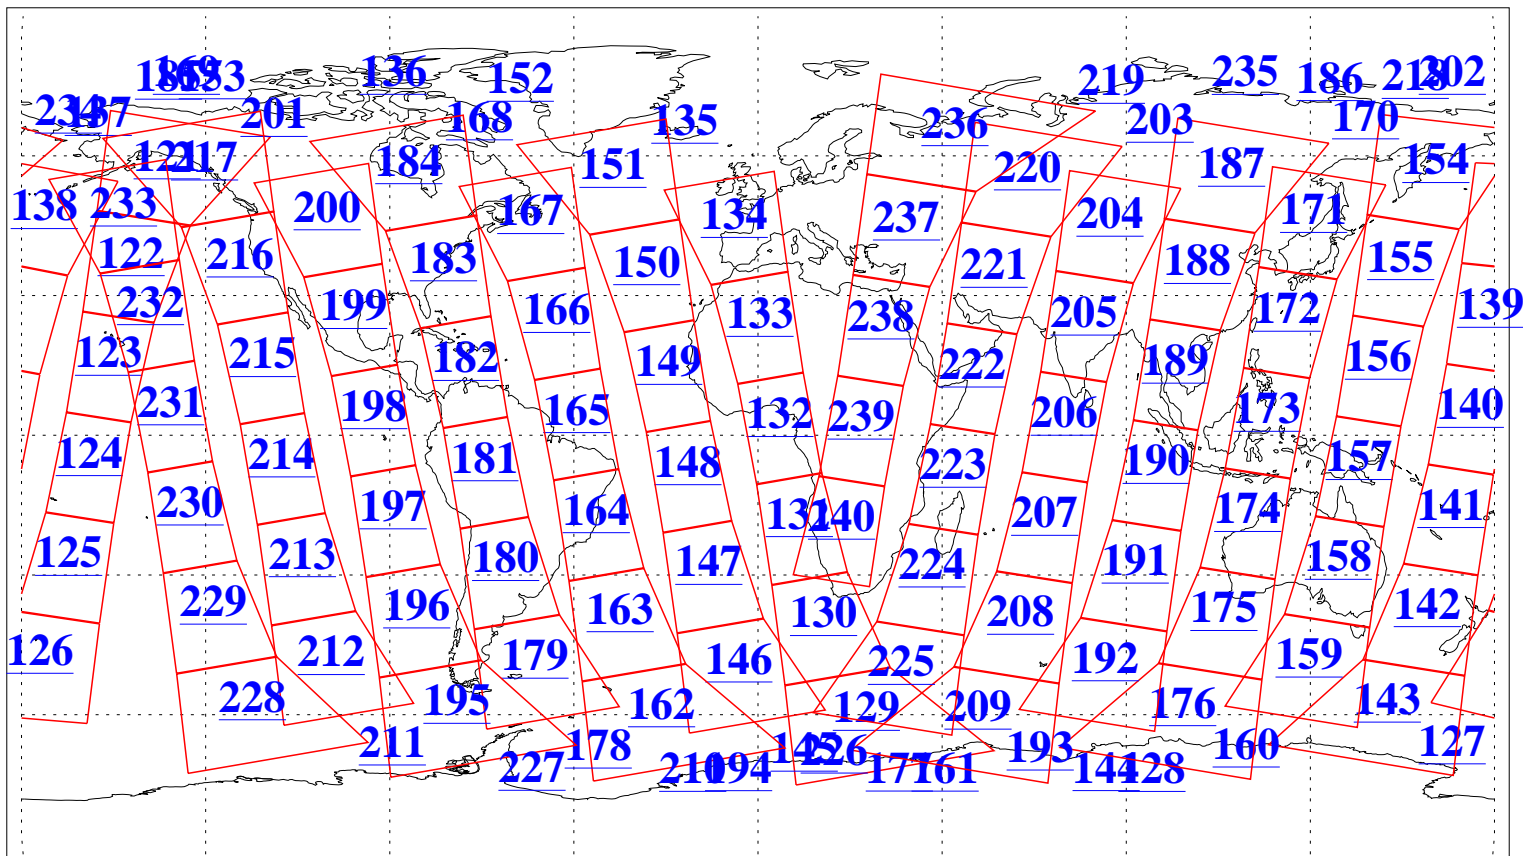

L1B Availability  
AMSU Granules: 240  
HSB Granules: 0  
AIRS Granules: 240

18 Jun 2010  
DoY 169  
Aqua Day 2967  
Granules: 1 to 120

Granules: 121 to 240

Legend: AMSU Available, HSB Available, AIRS Available

L1B Availability  
AMSU Granules: 240  
HSB Granules: 0  
AIRS Granules: 240

18 Jun 2010  
DoY 169  
Aqua Day 2967  
Ascending Granules

Descending Granules

Legend: AMSU Available, HSB Available, AIRS Available