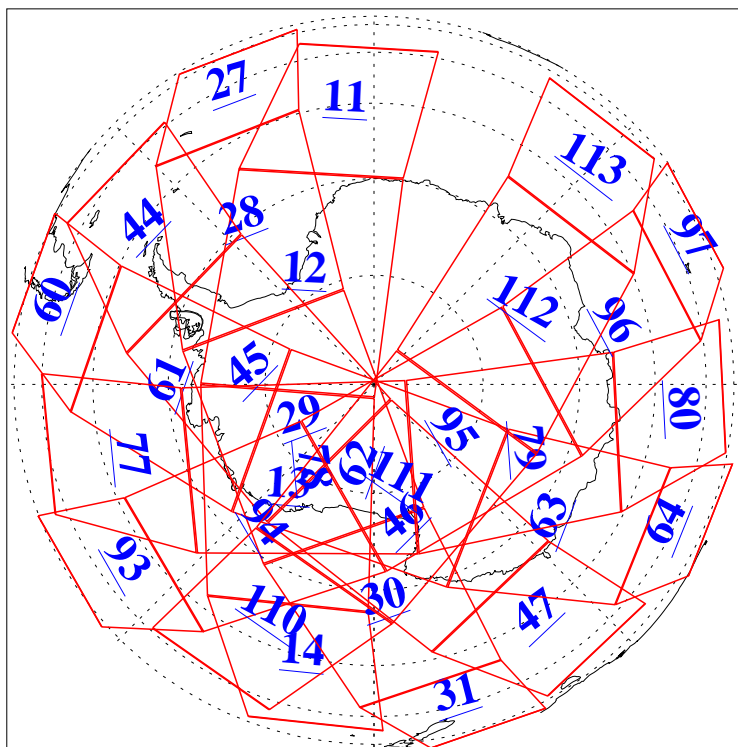

Legend: AMSU Available, HSB Available, AIRS Available