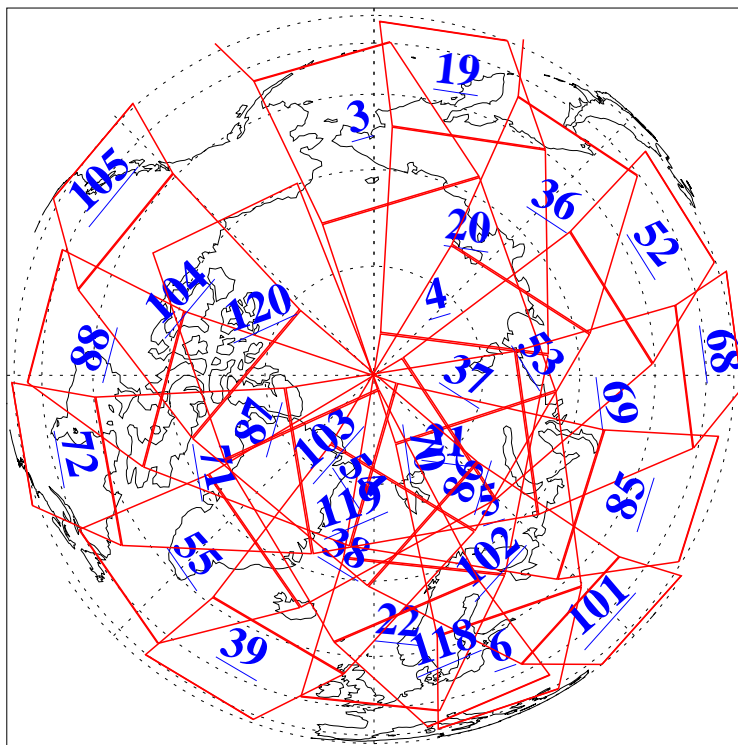

L1B Availability  
AMSU Granules: 240  
HSB Granules: 0  
AIRS Granules: 240

18 Jun 2010  
DoY 169  
Aqua Day 2967  
Granules: 1 to 120

Granules: 121 to 240

Legend: AMSU Available, HSB Available, AIRS Available

L1B Availability  
AMSU Granules: 240  
HSB Granules: 0  
AIRS Granules: 240

18 Jun 2010  
DoY 169  
Aqua Day 2967  
Ascending Granules

Descending Granules

Legend: AMSU Available, HSB Available, AIRS Available

### Northern Hemisphere Granules