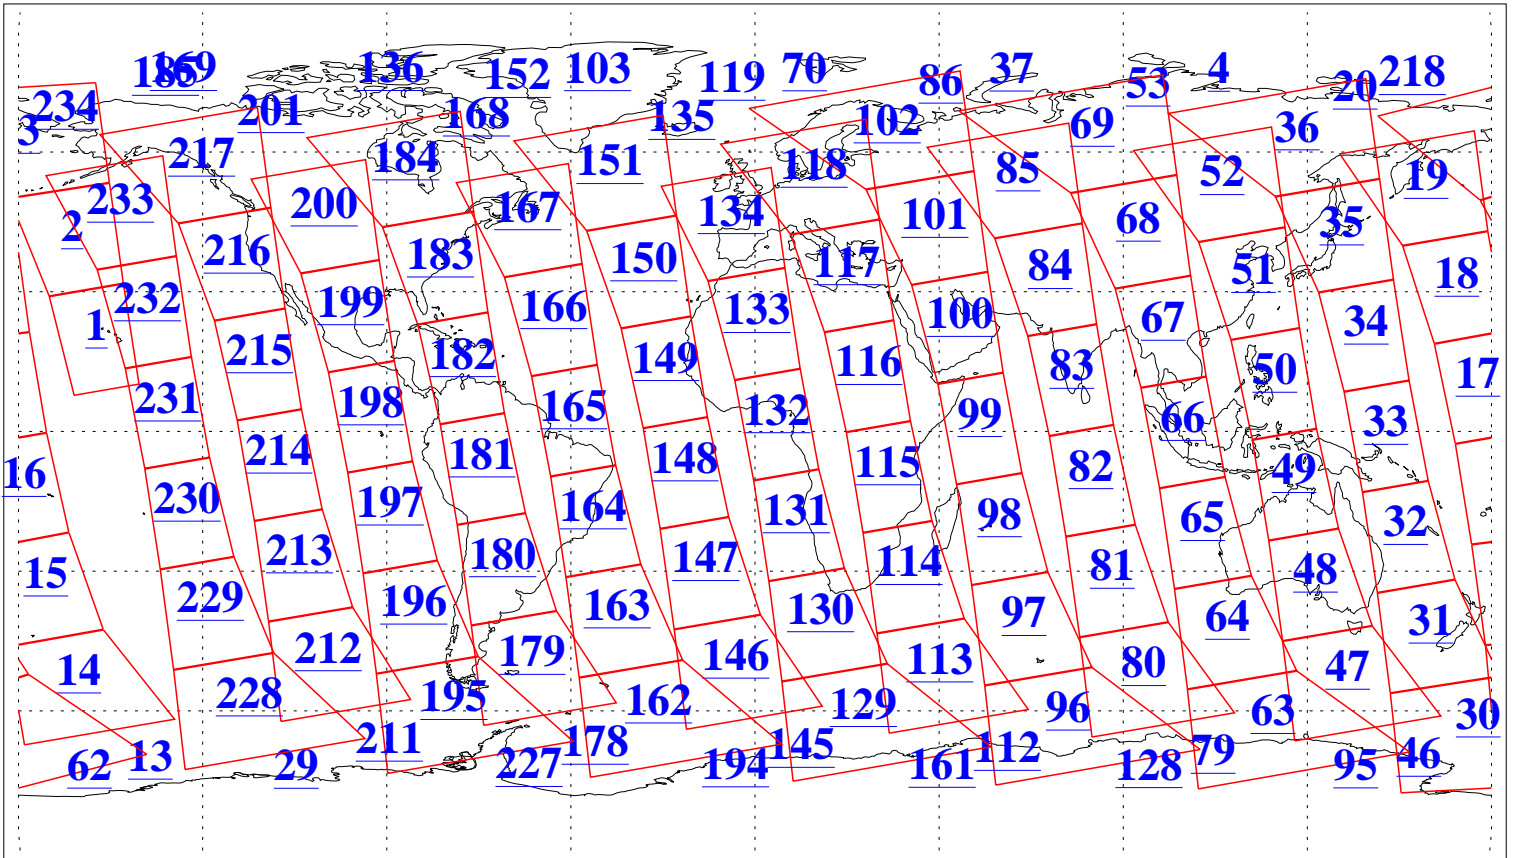

L1B Availability  
AMSU Granules: 240  
HSB Granules: 0  
AIRS Granules: 240

18 Jun 2010  
DoY 169  
Aqua Day 2967  
Granules: 1 to 120

Granules: 121 to 240

Legend: AMSU Available, HSB Available, AIRS Available

L1B Availability  
AMSU Granules: 240  
HSB Granules: 0  
AIRS Granules: 240

18 Jun 2010  
DoY 169  
Aqua Day 2967  
Ascending Granules

Descending Granules

Legend: AMSU Available, HSB Available, AIRS Available