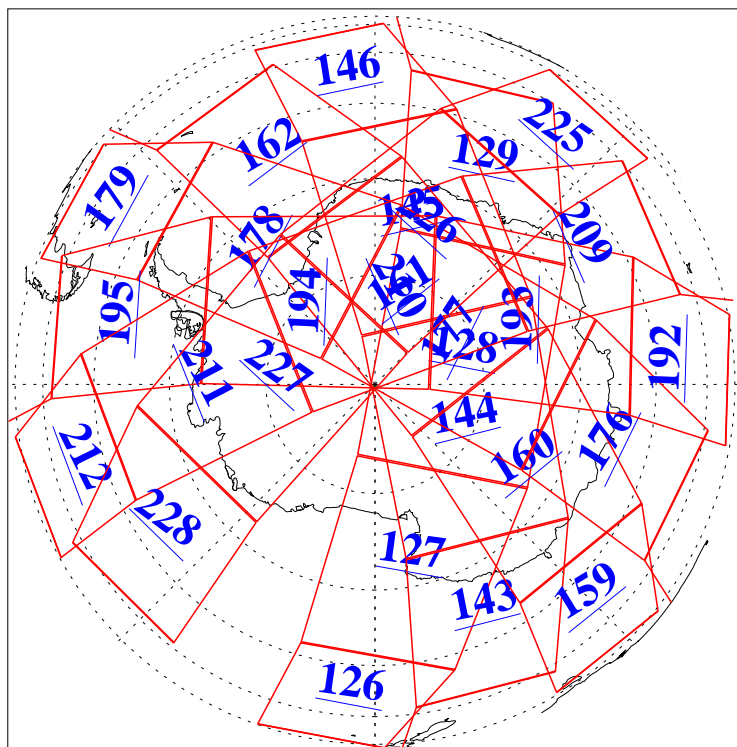

Legend: AMSU Available, HSB Available, AIRS Available