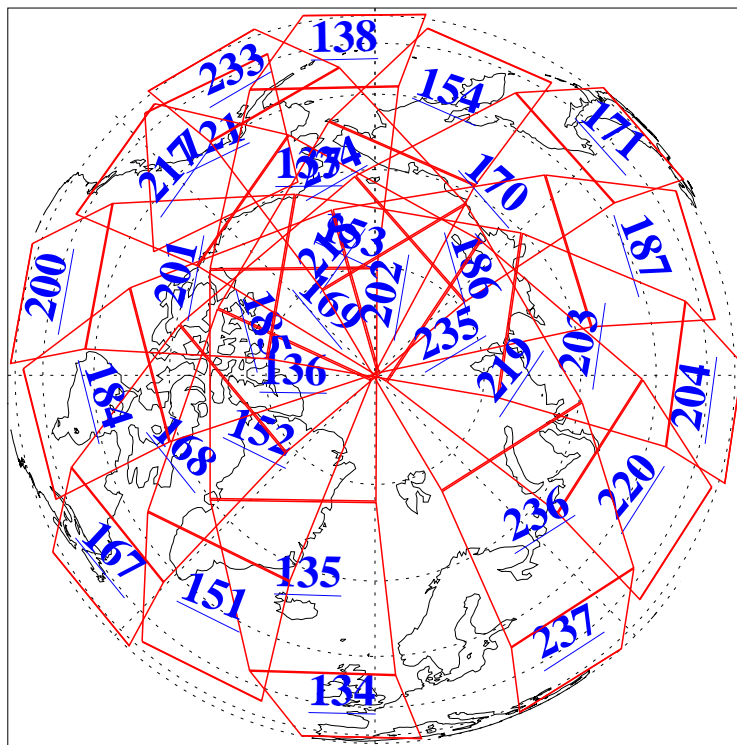

L1B Availability  
AMSU Granules: 240  
HSB Granules: 0  
AIRS Granules: 240

18 Jun 2010  
DoY 169  
Aqua Day 2967  
Granules: 1 to 120

Granules: 121 to 240

Legend: AMSU Available, HSB Available, AIRS Available

L1B Availability  
AMSU Granules: 240  
HSB Granules: 0  
AIRS Granules: 240

18 Jun 2010  
DoY 169  
Aqua Day 2967  
Ascending Granules

Descending Granules

Legend: AMSU Available, HSB Available, AIRS Available

### Northern Hemisphere Granules