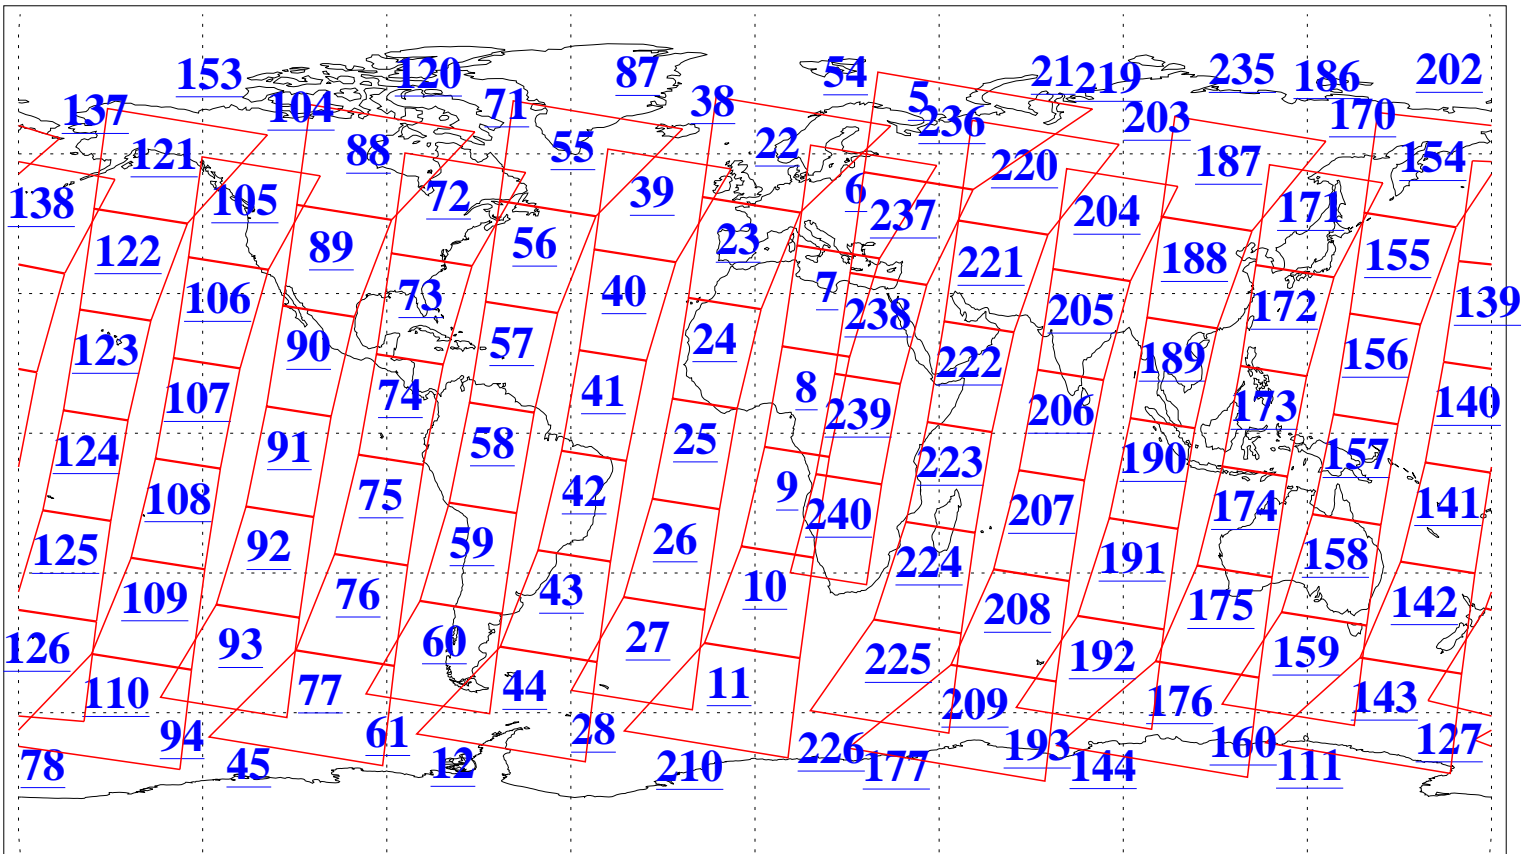

L1B Availability  
AMSU Granules: 240  
HSB Granules: 0  
AIRS Granules: 240

18 Jun 2010  
DoY 169  
Aqua Day 2967  
Granules: 1 to 120

Granules: 121 to 240

Legend: AMSU Available, HSB Available, AIRS Available

L1B Availability  
AMSU Granules: 240  
HSB Granules: 0  
AIRS Granules: 240

18 Jun 2010  
DoY 169  
Aqua Day 2967  
Ascending Granules

Descending Granules

Legend: AMSU Available, HSB Available, AIRS Available

### Northern Hemisphere Granules