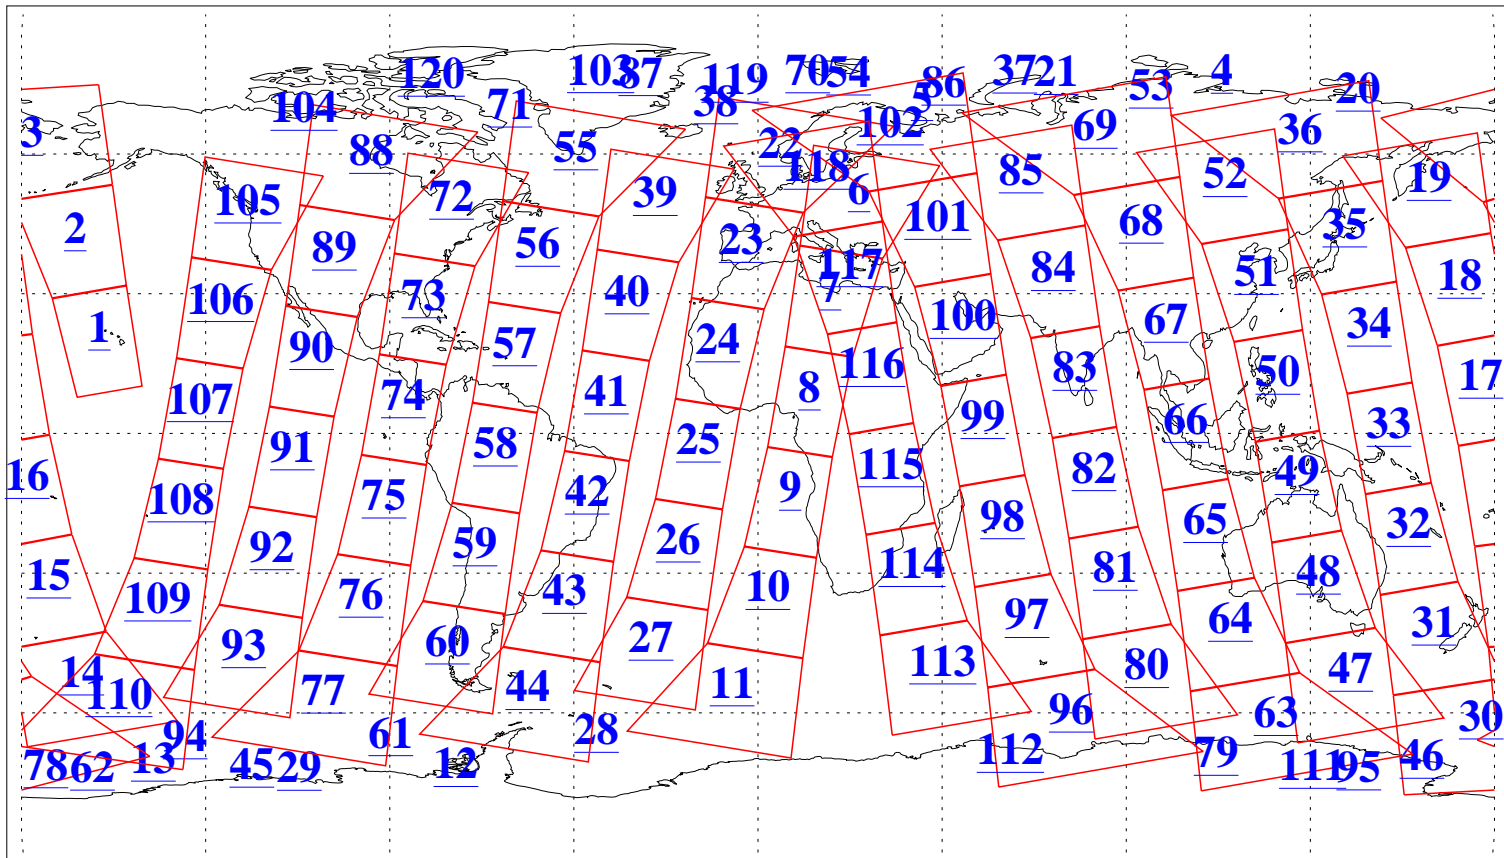

L1B Availability  
AMSU Granules: 240  
HSB Granules: 0  
AIRS Granules: 240

18 Jun 2010  
DoY 169  
Aqua Day 2967  
Granules: 1 to 120

Granules: 121 to 240

Legend: AMSU Available, HSB Available, AIRS Available

L1B Availability  
AMSU Granules: 240  
HSB Granules: 0  
AIRS Granules: 240

18 Jun 2010  
DoY 169  
Aqua Day 2967  
Ascending Granules

Descending Granules

Legend: AMSU Available, HSB Available, AIRS Available

### Northern Hemisphere Granules