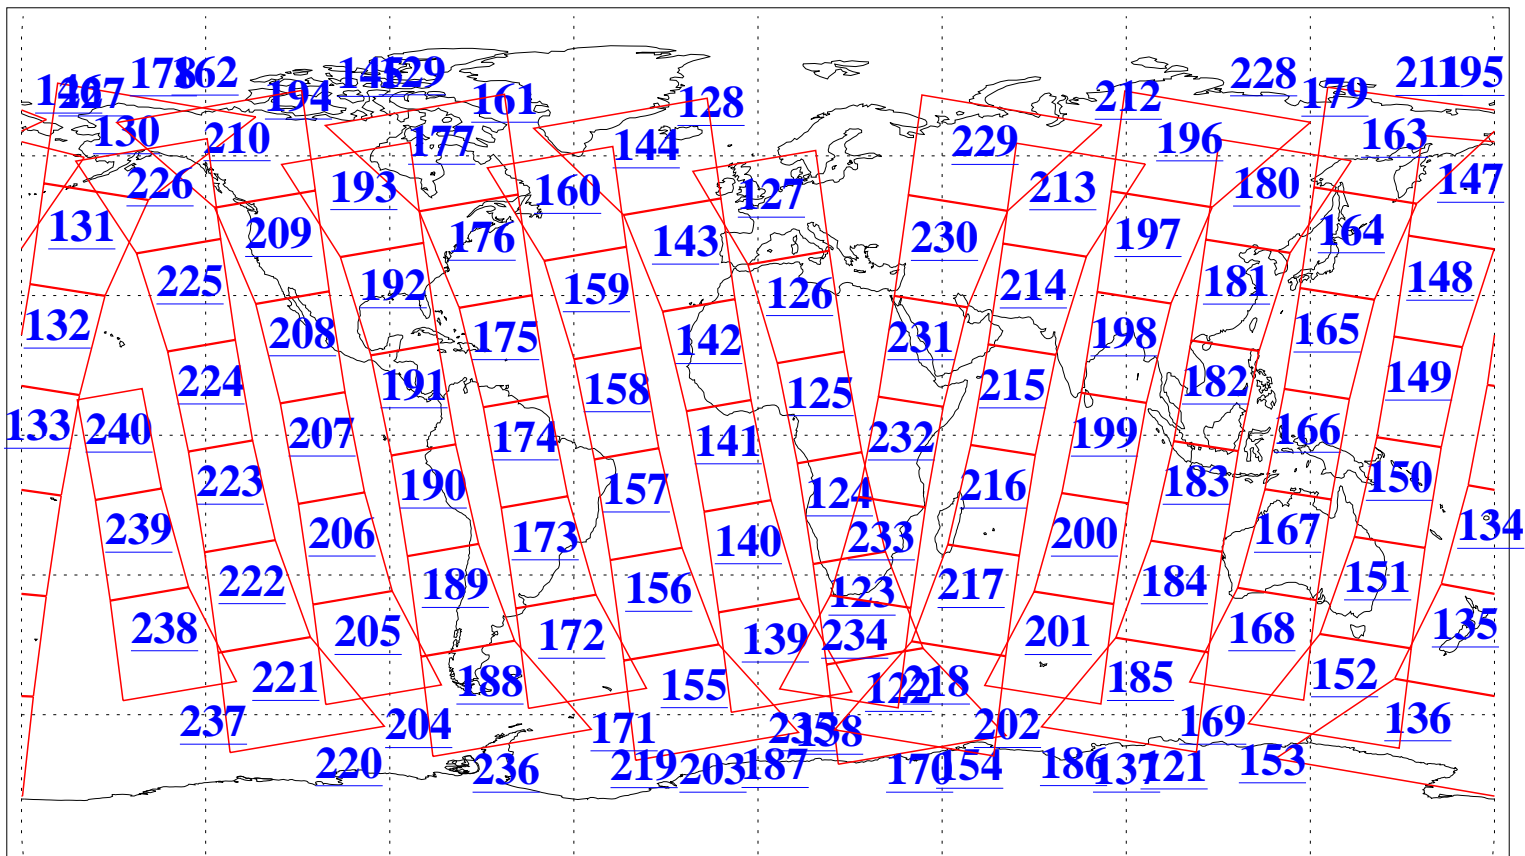

L1B Availability
AMSU Granules: 240
HSB Granules: 0
AIRS Granules: 240

17 Jun 2010
DoY 168
Aqua Day 2966
Granules: 1 to 120

Granules: 121 to 240

Legend: AMSU Available, HSB Available, AIRS Available

L1B Availability
AMSU Granules: 240
HSB Granules: 0
AIRS Granules: 240

17 Jun 2010
DoY 168
Aqua Day 2966
Ascending Granules

Descending Granules

Legend: AMSU Available, HSB Available, AIRS Available

L1B Availability
 AMSU Granules: 240
 HSB Granules: 0
 AIRS Granules: 240

17 Jun 2010
 DoY 168
 Aqua Day 2966

Northern Hemisphere Granules

Southern Hemisphere Granules

Legend: AMSU Available, HSB Available, AIRS Available