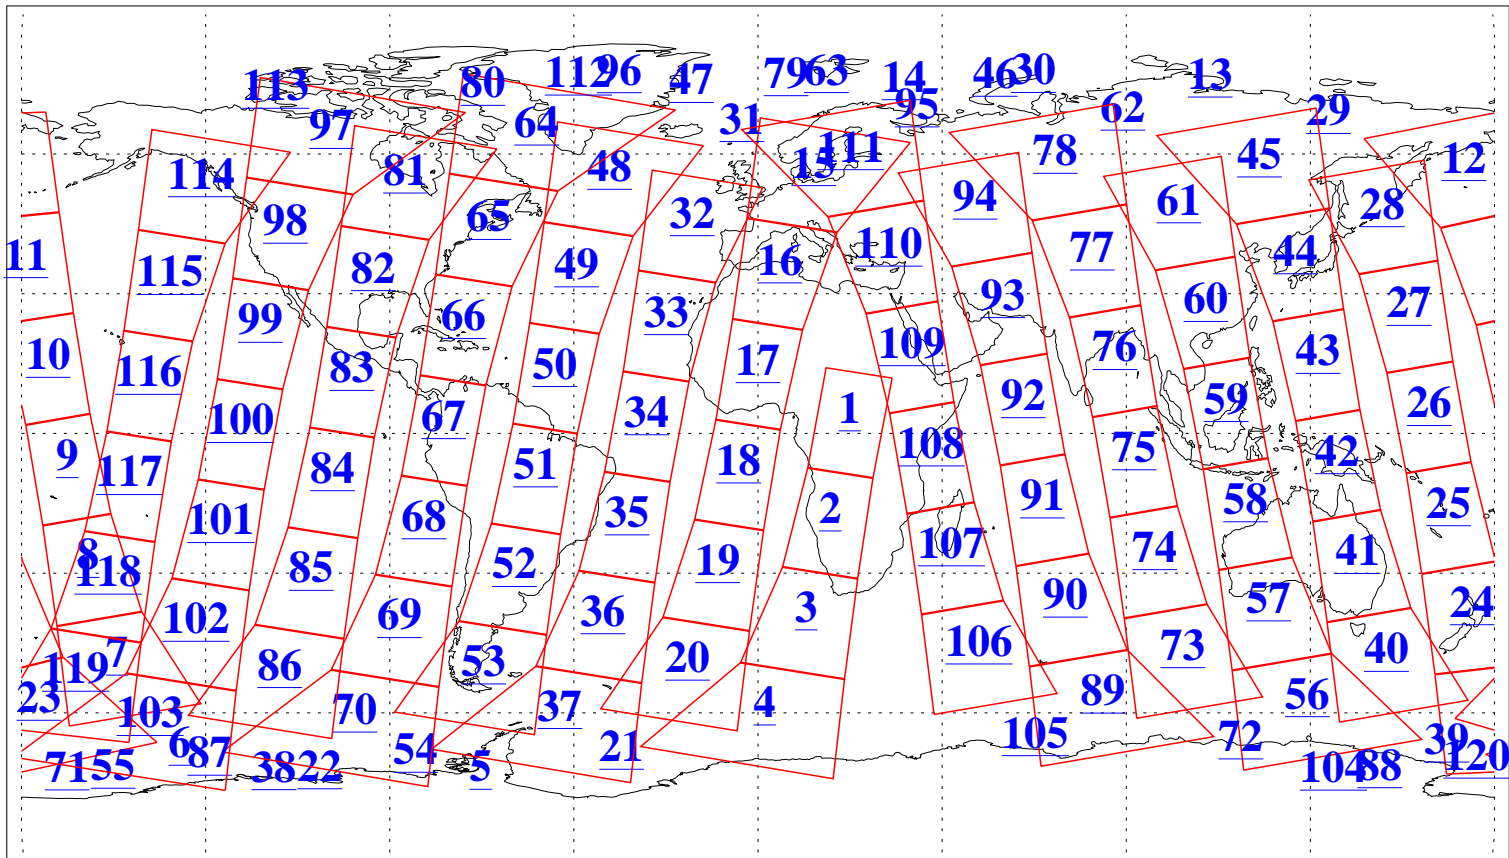

L1B Availability
AMSU Granules: 240
HSB Granules: 0
AIRS Granules: 240

17 Jun 2010
DoY 168
Aqua Day 2966
Granules: 1 to 120

Granules: 121 to 240

Legend: AMSU Available, HSB Available, AIRS Available

L1B Availability
AMSU Granules: 240
HSB Granules: 0
AIRS Granules: 240

17 Jun 2010
DoY 168
Aqua Day 2966
Ascending Granules

Descending Granules

Legend: AMSU Available, HSB Available, AIRS Available

L1B Availability
 AMSU Granules: 240
 HSB Granules: 0
 AIRS Granules: 240

17 Jun 2010
 DoY 168
 Aqua Day 2966

Northern Hemisphere Granules

Southern Hemisphere Granules

Legend: AMSU Available, HSB Available, AIRS Available