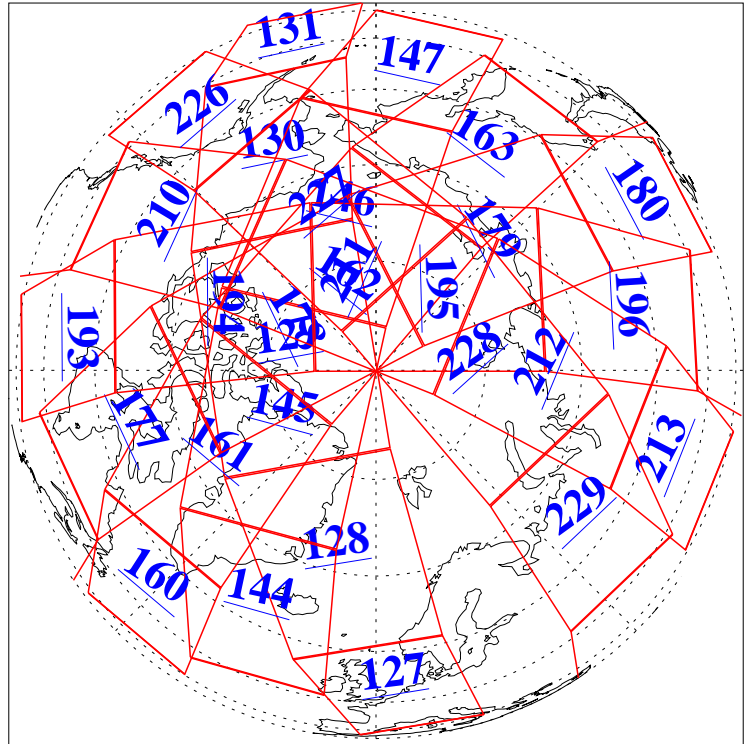

L1B Availability
AMSU Granules: 240
HSB Granules: 0
AIRS Granules: 240

17 Jun 2010
DoY 168
Aqua Day 2966
Granules: 1 to 120

Granules: 121 to 240

Legend: AMSU Available, HSB Available, AIRS Available

L1B Availability
AMSU Granules: 240
HSB Granules: 0
AIRS Granules: 240

17 Jun 2010
DoY 168
Aqua Day 2966
Ascending Granules

Descending Granules

Legend: AMSU Available, HSB Available, AIRS Available

L1B Availability
 AMSU Granules: 240
 HSB Granules: 0
 AIRS Granules: 240

17 Jun 2010
 DoY 168
 Aqua Day 2966

Northern Hemisphere Granules

Southern Hemisphere Granules

Legend: AMSU Available, HSB Available, AIRS Available