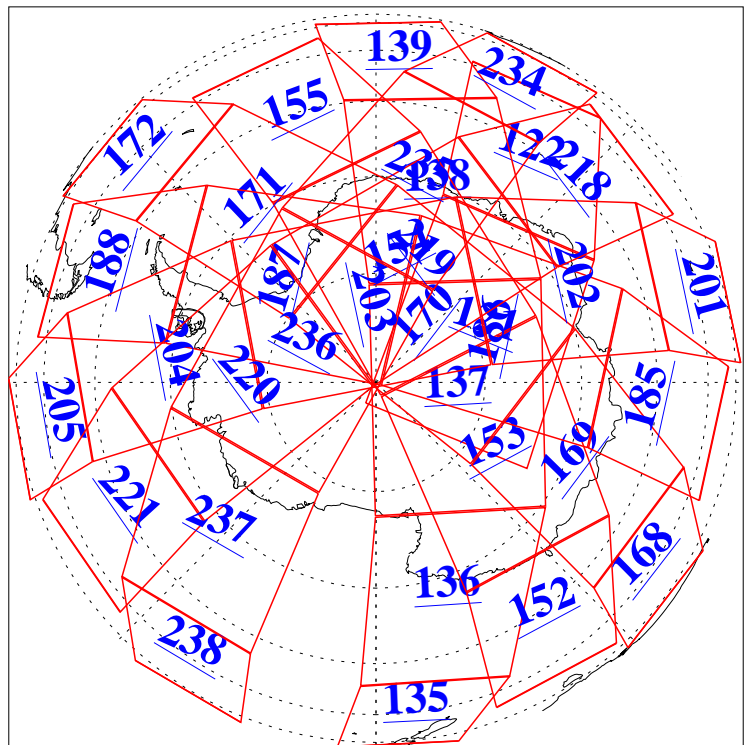

L1B Availability
AMSU Granules: 240
HSB Granules: 0
AIRS Granules: 240

17 Jun 2010
DoY 168
Aqua Day 2966
Granules: 1 to 120

Granules: 121 to 240

Legend: AMSU Available, HSB Available, AIRS Available

L1B Availability
AMSU Granules: 240
HSB Granules: 0
AIRS Granules: 240

17 Jun 2010
DoY 168
Aqua Day 2966
Ascending Granules

Descending Granules

Legend: AMSU Available, HSB Available, AIRS Available

L1B Availability
 AMSU Granules: 240
 HSB Granules: 0
 AIRS Granules: 240

17 Jun 2010
 DoY 168
 Aqua Day 2966

Northern Hemisphere Granules

Southern Hemisphere Granules

Legend: AMSU Available, HSB Available, AIRS Available