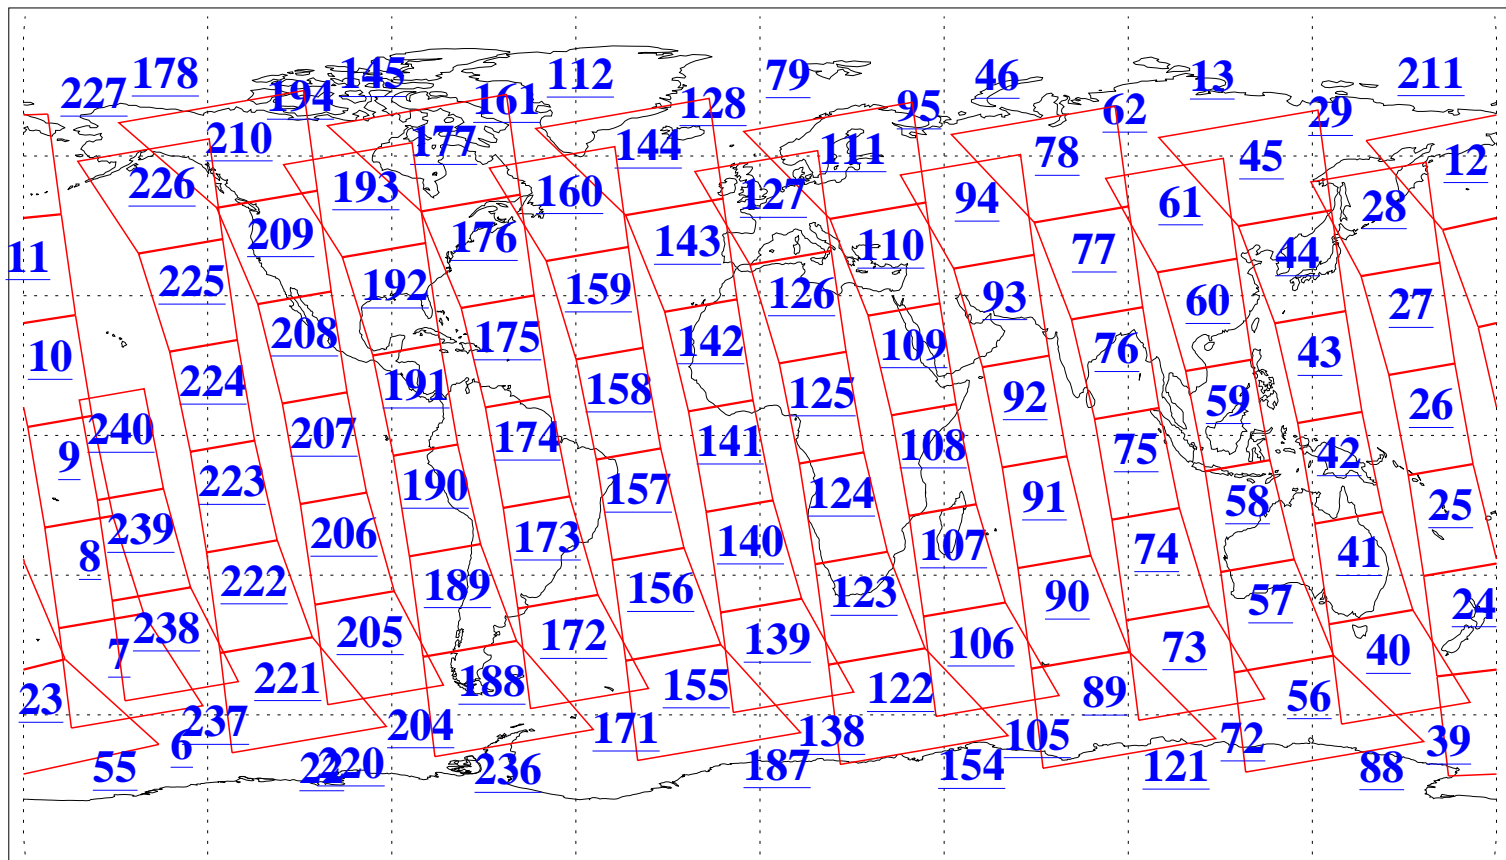

L1B Availability
AMSU Granules: 240
HSB Granules: 0
AIRS Granules: 240

17 Jun 2010
DoY 168
Aqua Day 2966
Granules: 1 to 120

Granules: 121 to 240

Legend: AMSU Available, HSB Available, AIRS Available

L1B Availability
AMSU Granules: 240
HSB Granules: 0
AIRS Granules: 240

17 Jun 2010
DoY 168
Aqua Day 2966
Ascending Granules

Descending Granules

Legend: AMSU Available, HSB Available, AIRS Available

L1B Availability
 AMSU Granules: 240
 HSB Granules: 0
 AIRS Granules: 240

17 Jun 2010
 DoY 168
 Aqua Day 2966

Northern Hemisphere Granules

Southern Hemisphere Granules

Legend: AMSU Available, HSB Available, AIRS Available