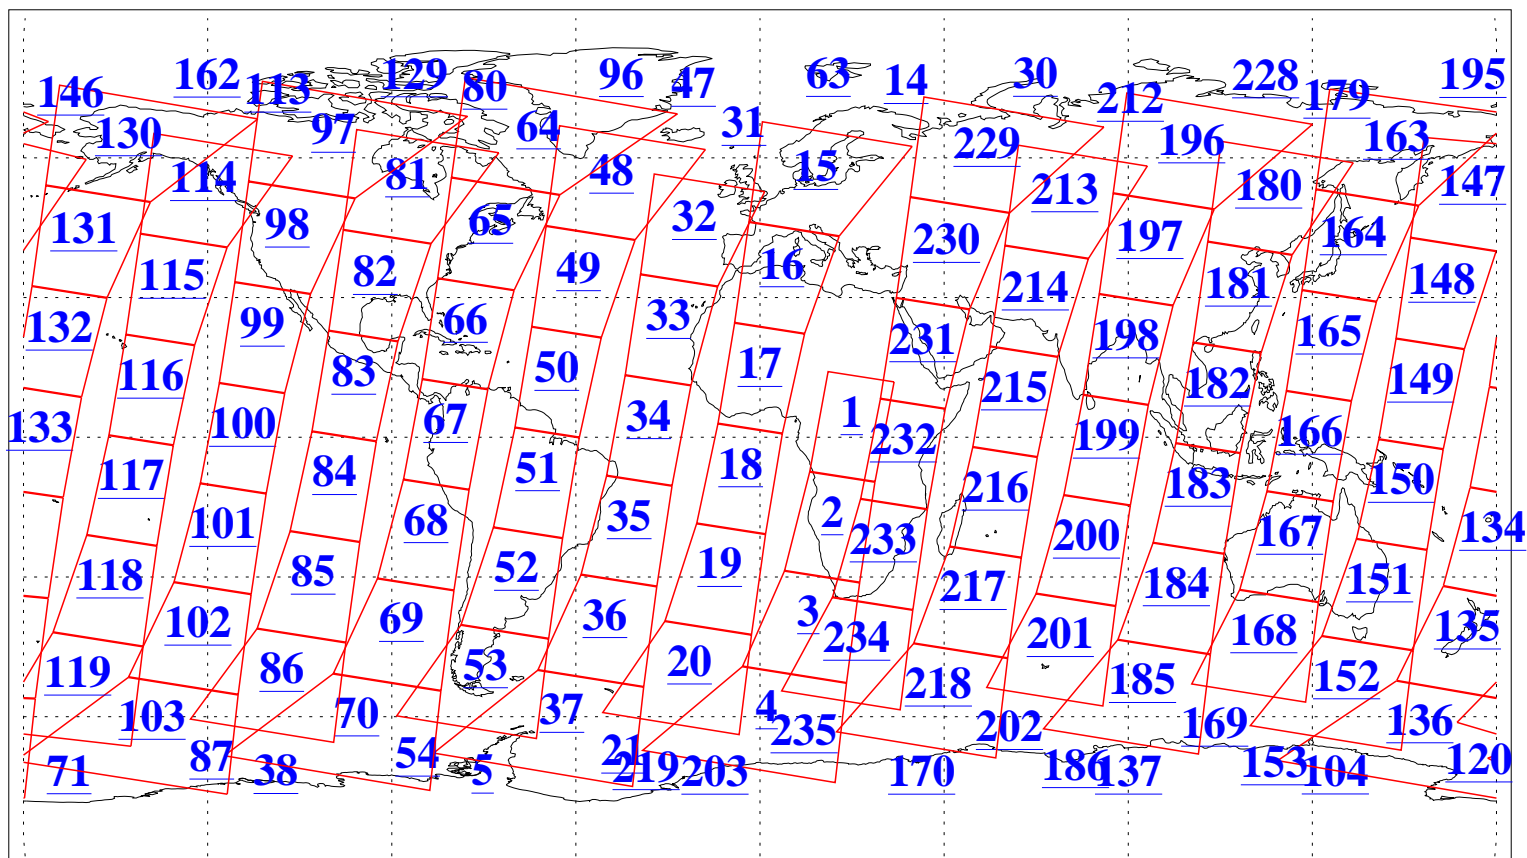

L1B Availability
AMSU Granules: 240
HSB Granules: 0
AIRS Granules: 240

17 Jun 2010
DoY 168
Aqua Day 2966
Granules: 1 to 120

Granules: 121 to 240

Legend: AMSU Available, HSB Available, AIRS Available

L1B Availability
AMSU Granules: 240
HSB Granules: 0
AIRS Granules: 240

17 Jun 2010
DoY 168
Aqua Day 2966
Ascending Granules

Descending Granules

Legend: AMSU Available, HSB Available, AIRS Available

L1B Availability
 AMSU Granules: 240
 HSB Granules: 0
 AIRS Granules: 240

17 Jun 2010
 DoY 168
 Aqua Day 2966

Northern Hemisphere Granules

Southern Hemisphere Granules

Legend: AMSU Available, HSB Available, AIRS Available