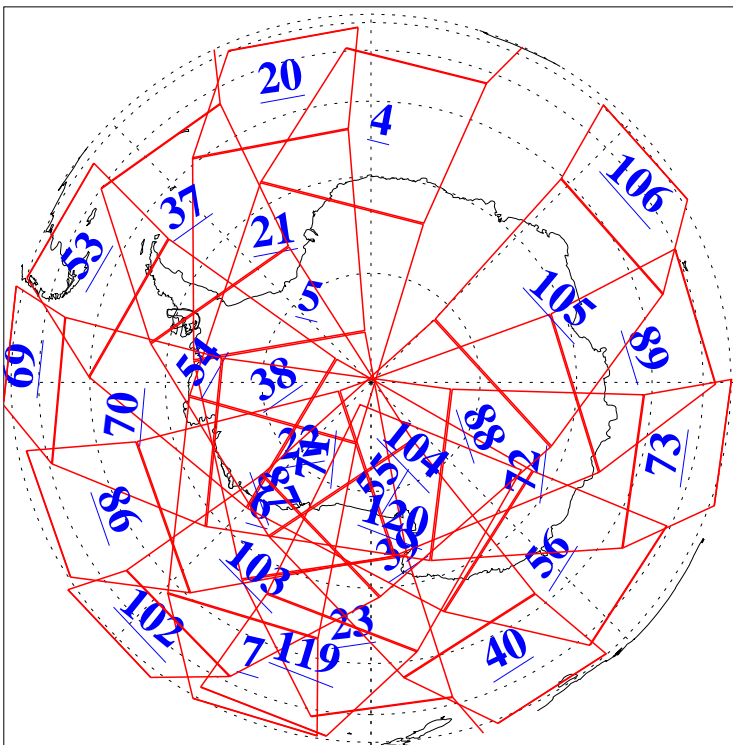

L1B Availability
AMSU Granules: 240
HSB Granules: 0
AIRS Granules: 240

17 Jun 2010
DoY 168
Aqua Day 2966
Granules: 1 to 120

Granules: 121 to 240

Legend: AMSU Available, HSB Available, AIRS Available

L1B Availability
AMSU Granules: 240
HSB Granules: 0
AIRS Granules: 240

17 Jun 2010
DoY 168
Aqua Day 2966
Ascending Granules

Descending Granules

Legend: AMSU Available, HSB Available, AIRS Available

L1B Availability
 AMSU Granules: 240
 HSB Granules: 0
 AIRS Granules: 240

17 Jun 2010
 DoY 168
 Aqua Day 2966

Northern Hemisphere Granules

Southern Hemisphere Granules

Legend: AMSU Available, HSB Available, AIRS Available