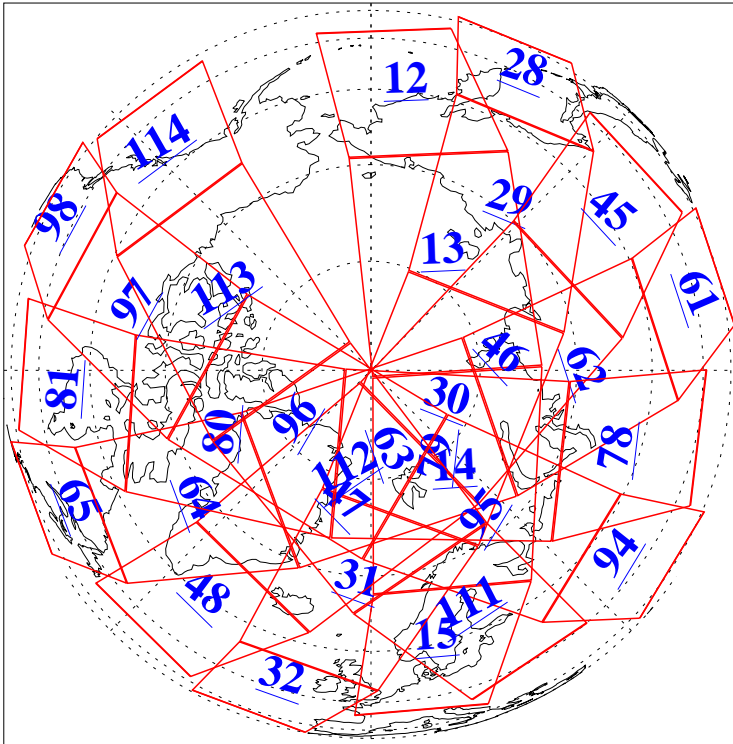

L1B Availability
AMSU Granules: 240
HSB Granules: 0
AIRS Granules: 240

17 Jun 2010
DoY 168
Aqua Day 2966
Granules: 1 to 120

Granules: 121 to 240

Legend: AMSU Available, HSB Available, AIRS Available

L1B Availability
AMSU Granules: 240
HSB Granules: 0
AIRS Granules: 240

17 Jun 2010
DoY 168
Aqua Day 2966
Ascending Granules

Descending Granules

Legend: AMSU Available, HSB Available, AIRS Available

L1B Availability
 AMSU Granules: 240
 HSB Granules: 0
 AIRS Granules: 240

17 Jun 2010
 DoY 168
 Aqua Day 2966

Northern Hemisphere Granules

Southern Hemisphere Granules

Legend: AMSU Available, HSB Available, AIRS Available