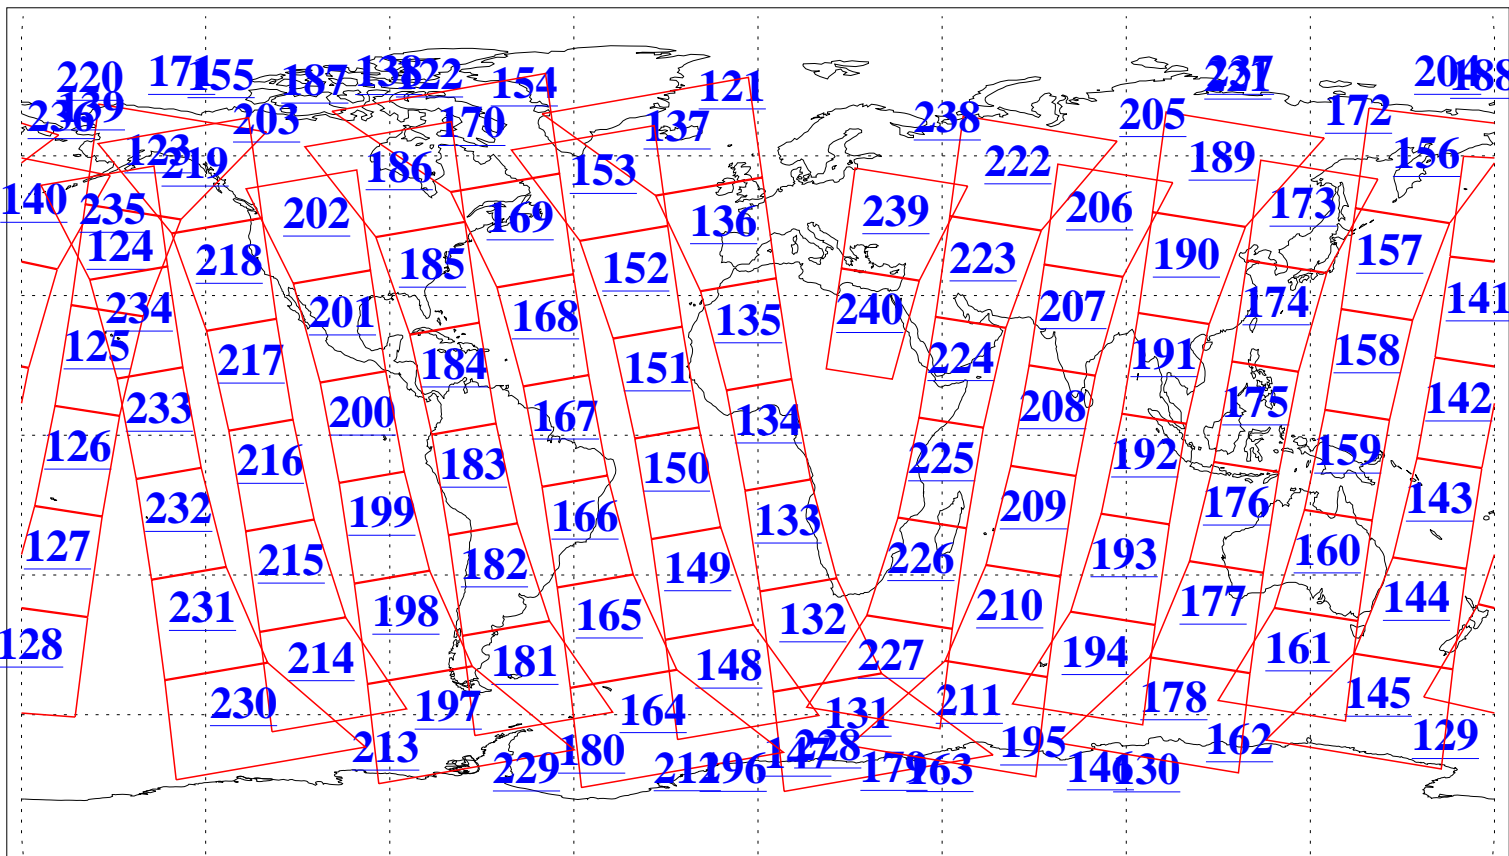

L1B Availability
AMSU Granules: 240
HSB Granules: 0
AIRS Granules: 240

16 Jun 2010
DoY 167
Aqua Day 2965
Granules: 1 to 120

Granules: 121 to 240

Legend: AMSU Available, HSB Available, AIRS Available

L1B Availability
AMSU Granules: 240
HSB Granules: 0
AIRS Granules: 240

16 Jun 2010
DoY 167
Aqua Day 2965
Ascending Granules

Descending Granules

Legend: AMSU Available, HSB Available, AIRS Available

L1B Availability
 AMSU Granules: 240
 HSB Granules: 0
 AIRS Granules: 240

16 Jun 2010
 DoY 167
 Aqua Day 2965

Northern Hemisphere Granules

Southern Hemisphere Granules

Legend: AMSU Available, HSB Available, AIRS Available