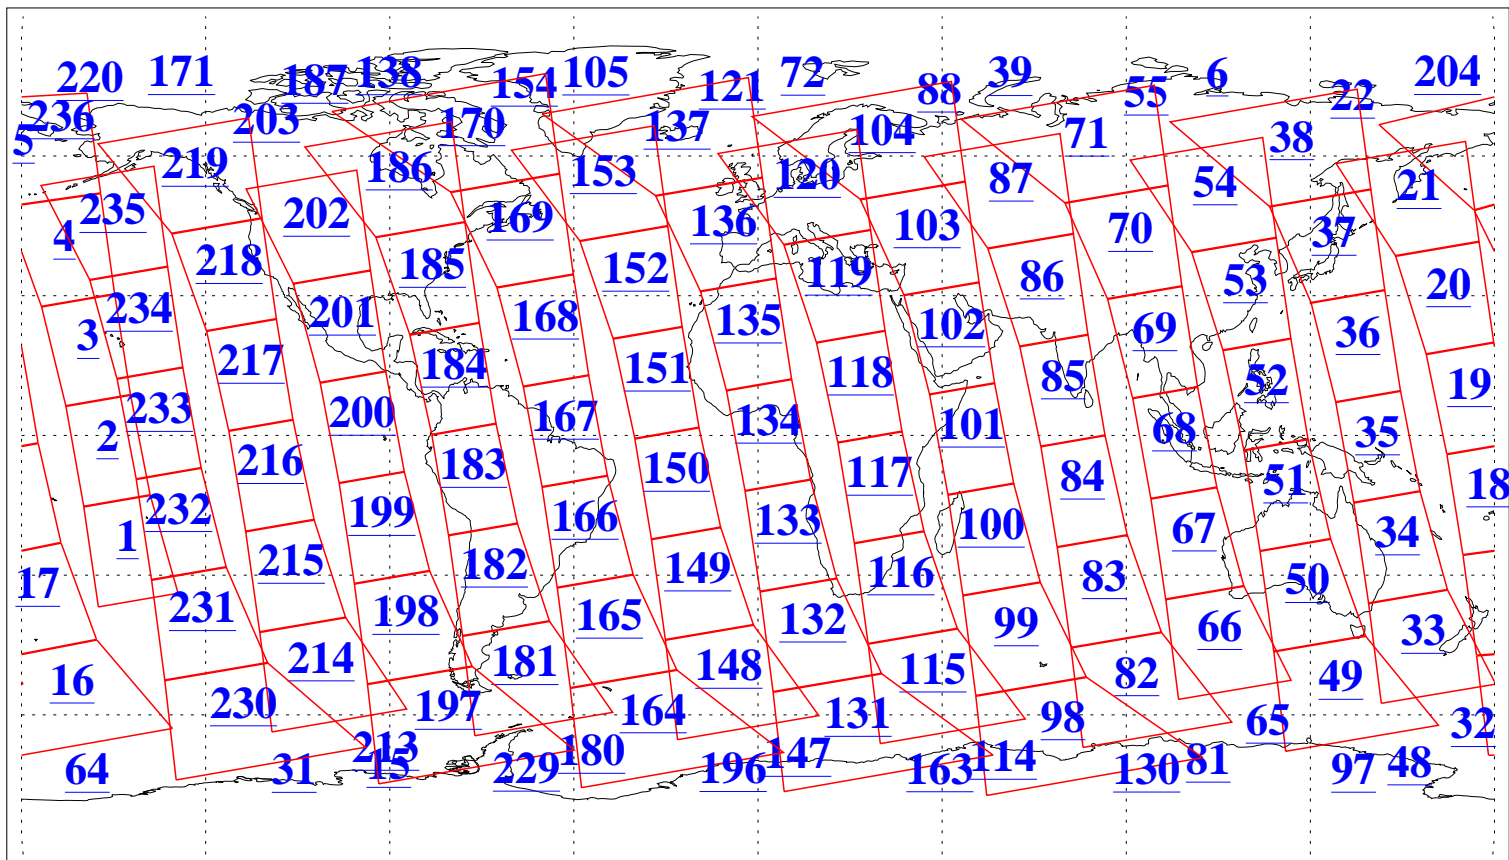

L1B Availability
AMSU Granules: 240
HSB Granules: 0
AIRS Granules: 240

16 Jun 2010
DoY 167
Aqua Day 2965
Granules: 1 to 120

Granules: 121 to 240

Legend: AMSU Available, HSB Available, AIRS Available

L1B Availability
AMSU Granules: 240
HSB Granules: 0
AIRS Granules: 240

16 Jun 2010
DoY 167
Aqua Day 2965
Ascending Granules

Descending Granules

Legend: AMSU Available, HSB Available, AIRS Available

L1B Availability
 AMSU Granules: 240
 HSB Granules: 0
 AIRS Granules: 240

16 Jun 2010
 DoY 167
 Aqua Day 2965

Northern Hemisphere Granules

Southern Hemisphere Granules

Legend: AMSU Available, HSB Available, AIRS Available