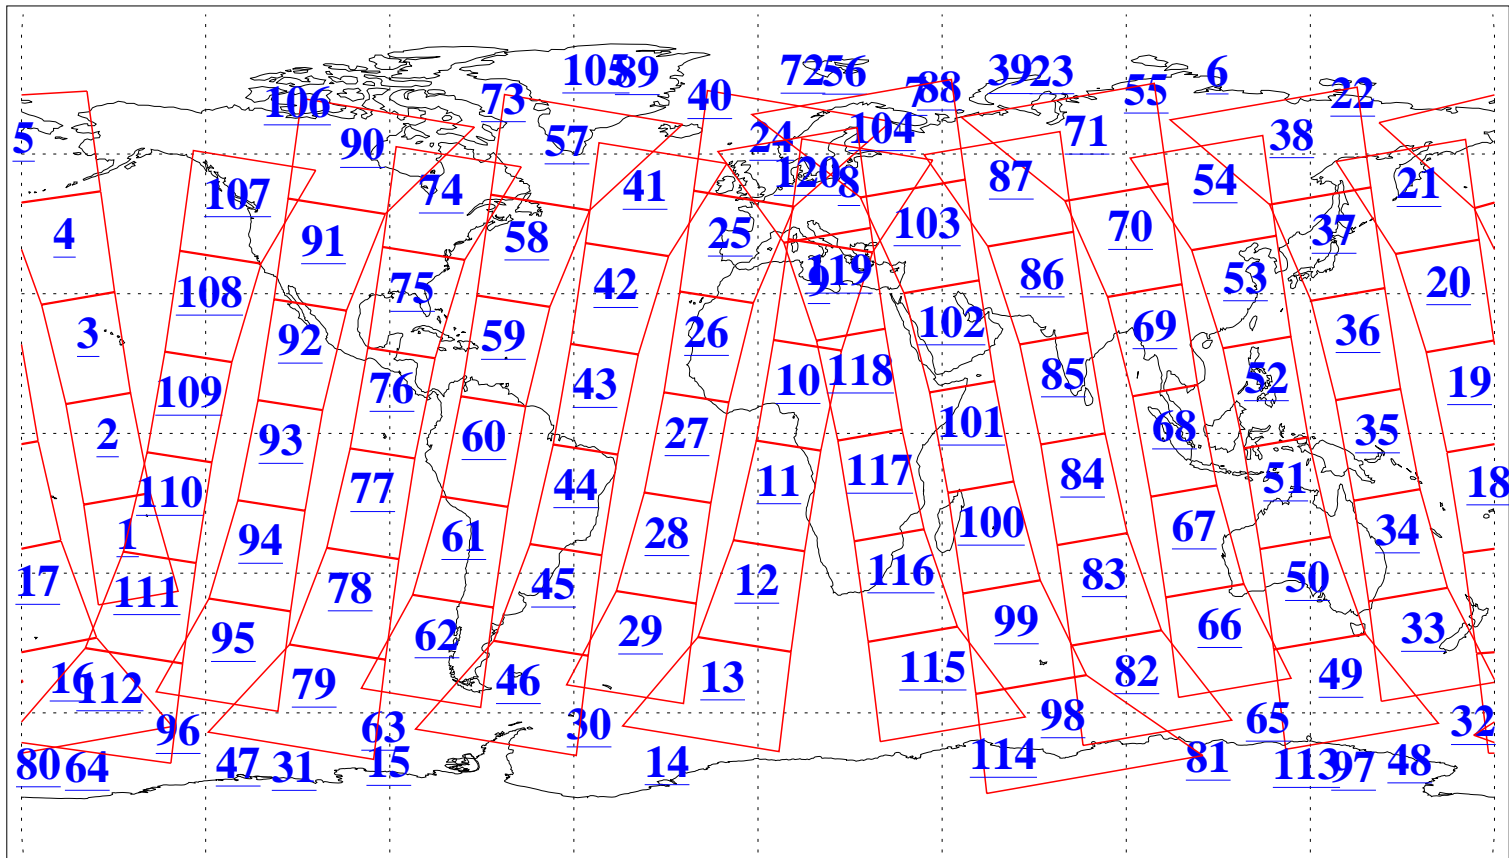

L1B Availability
AMSU Granules: 240
HSB Granules: 0
AIRS Granules: 240

16 Jun 2010
DoY 167
Aqua Day 2965
Granules: 1 to 120

Granules: 121 to 240

Legend: AMSU Available, HSB Available, AIRS Available

L1B Availability
AMSU Granules: 240
HSB Granules: 0
AIRS Granules: 240

16 Jun 2010
DoY 167
Aqua Day 2965
Ascending Granules

Descending Granules

Legend: AMSU Available, HSB Available, AIRS Available

L1B Availability
 AMSU Granules: 240
 HSB Granules: 0
 AIRS Granules: 240

16 Jun 2010
 DoY 167
 Aqua Day 2965

Northern Hemisphere Granules

Southern Hemisphere Granules

Legend: AMSU Available, HSB Available, AIRS Available