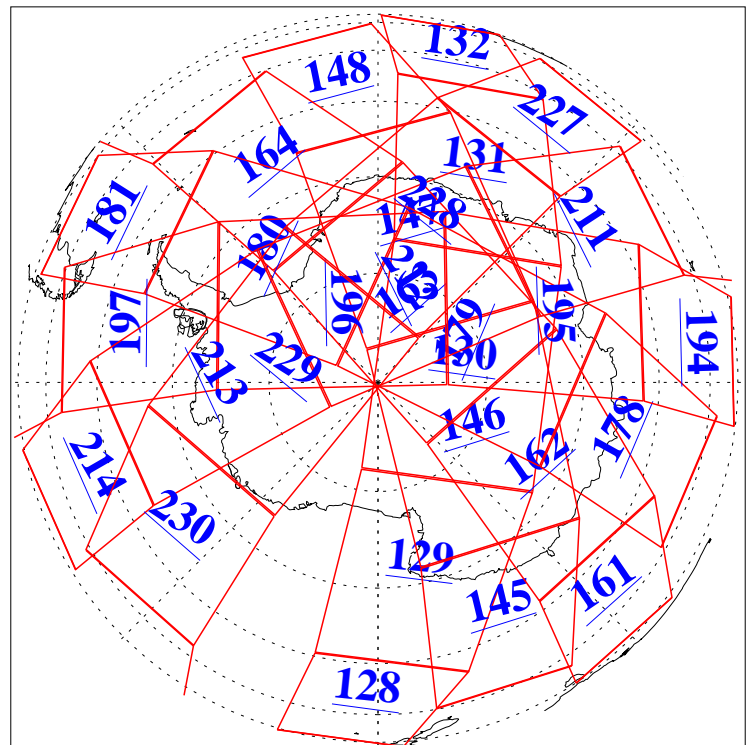

L1B Availability
AMSU Granules: 240
HSB Granules: 0
AIRS Granules: 240

16 Jun 2010
DoY 167
Aqua Day 2965
Granules: 1 to 120

Granules: 121 to 240

Legend: AMSU Available, HSB Available, AIRS Available

L1B Availability
AMSU Granules: 240
HSB Granules: 0
AIRS Granules: 240

16 Jun 2010
DoY 167
Aqua Day 2965
Ascending Granules

Descending Granules

Legend: AMSU Available, HSB Available, AIRS Available

L1B Availability
 AMSU Granules: 240
 HSB Granules: 0
 AIRS Granules: 240

16 Jun 2010
 DoY 167
 Aqua Day 2965

Northern Hemisphere Granules

Southern Hemisphere Granules

Legend: AMSU Available, HSB Available, AIRS Available