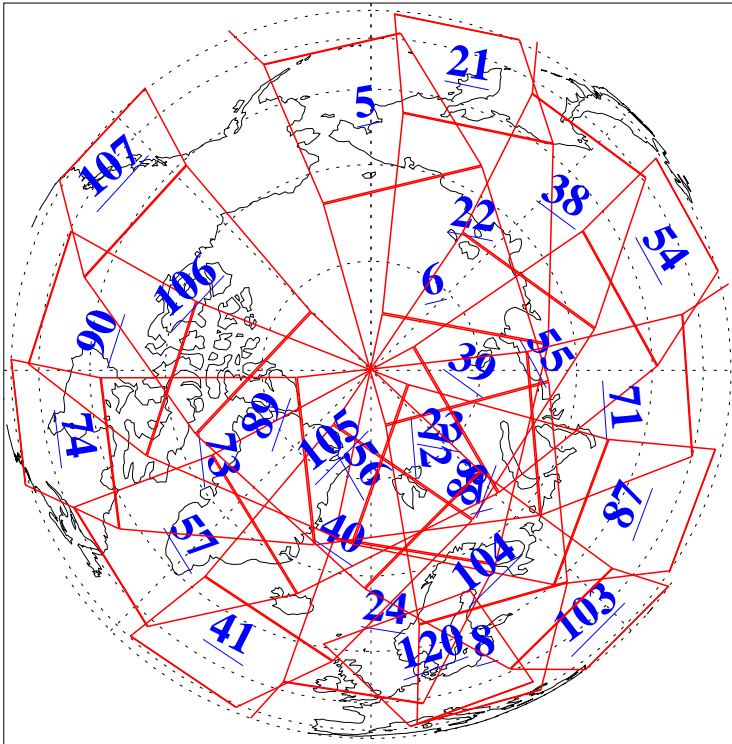

L1B Availability
AMSU Granules: 240
HSB Granules: 0
AIRS Granules: 240

16 Jun 2010
DoY 167
Aqua Day 2965
Granules: 1 to 120

Granules: 121 to 240

Legend: AMSU Available, HSB Available, AIRS Available

L1B Availability
AMSU Granules: 240
HSB Granules: 0
AIRS Granules: 240

16 Jun 2010
DoY 167
Aqua Day 2965
Ascending Granules

Descending Granules

Legend: AMSU Available, HSB Available, AIRS Available

L1B Availability
 AMSU Granules: 240
 HSB Granules: 0
 AIRS Granules: 240

16 Jun 2010
 DoY 167
 Aqua Day 2965

Northern Hemisphere Granules

Southern Hemisphere Granules

Legend: AMSU Available, HSB Available, AIRS Available