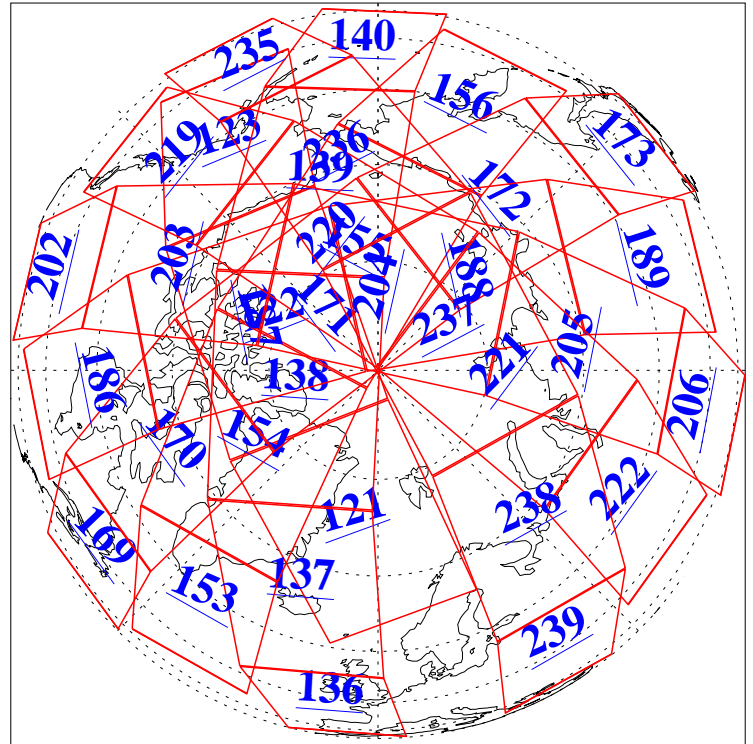

16 Jun 2010
DoY 167
Aqua Day 2965
Ascending Granules

Descending Granules

Legend: AMSU Available, HSB Available, AIRS Available

L1B Availability
 AMSU Granules: 240
 HSB Granules: 0
 AIRS Granules: 240

16 Jun 2010
 DoY 167
 Aqua Day 2965

Northern Hemisphere Granules

Southern Hemisphere Granules

Legend: AMSU Available, HSB Available, AIRS Available