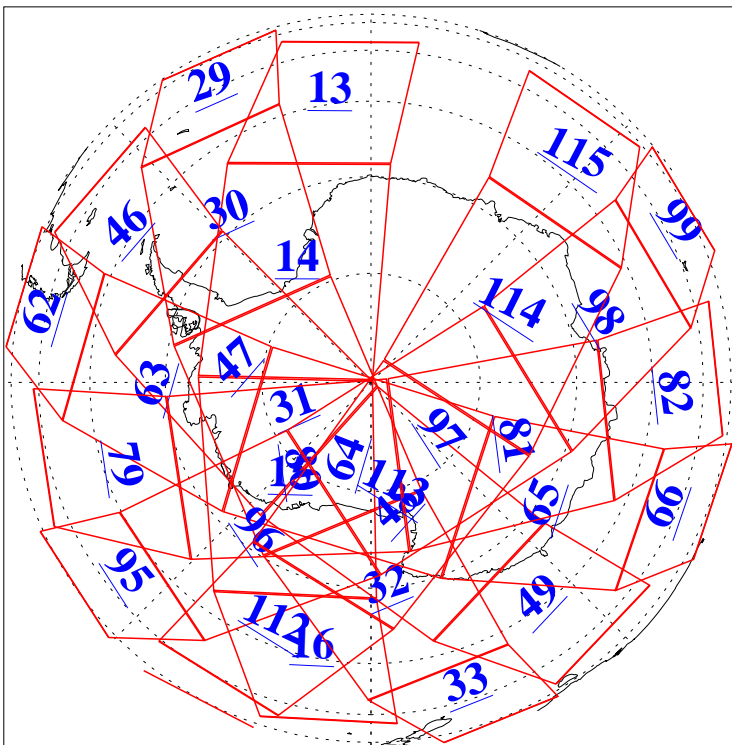

L1B Availability
AMSU Granules: 240
HSB Granules: 0
AIRS Granules: 240

16 Jun 2010
DoY 167
Aqua Day 2965
Granules: 1 to 120

Granules: 121 to 240

Legend: AMSU Available, HSB Available, AIRS Available

L1B Availability
AMSU Granules: 240
HSB Granules: 0
AIRS Granules: 240

16 Jun 2010
DoY 167
Aqua Day 2965
Ascending Granules

Descending Granules

Legend: AMSU Available, HSB Available, AIRS Available

L1B Availability
 AMSU Granules: 240
 HSB Granules: 0
 AIRS Granules: 240

16 Jun 2010
 DoY 167
 Aqua Day 2965

Northern Hemisphere Granules

Southern Hemisphere Granules

Legend: AMSU Available, HSB Available, AIRS Available