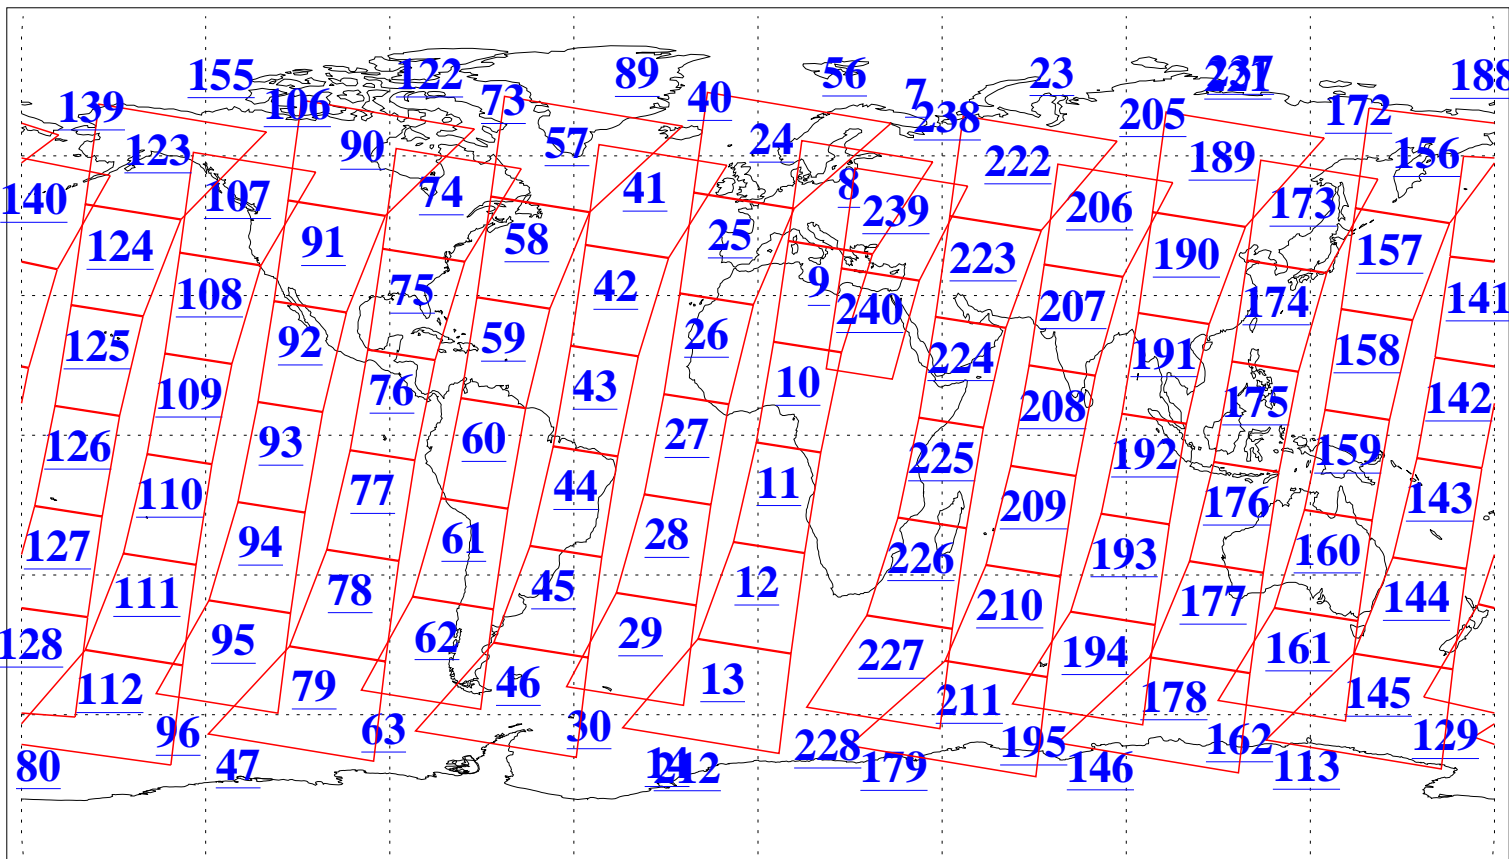

L1B Availability
AMSU Granules: 240
HSB Granules: 0
AIRS Granules: 240

16 Jun 2010
DoY 167
Aqua Day 2965
Granules: 1 to 120

Granules: 121 to 240

Legend: AMSU Available, HSB Available, AIRS Available

L1B Availability
AMSU Granules: 240
HSB Granules: 0
AIRS Granules: 240

16 Jun 2010
DoY 167
Aqua Day 2965
Ascending Granules

Descending Granules

Legend: AMSU Available, HSB Available, AIRS Available

L1B Availability
 AMSU Granules: 240
 HSB Granules: 0
 AIRS Granules: 240

16 Jun 2010
 DoY 167
 Aqua Day 2965

Northern Hemisphere Granules

Southern Hemisphere Granules

Legend: AMSU Available, HSB Available, AIRS Available