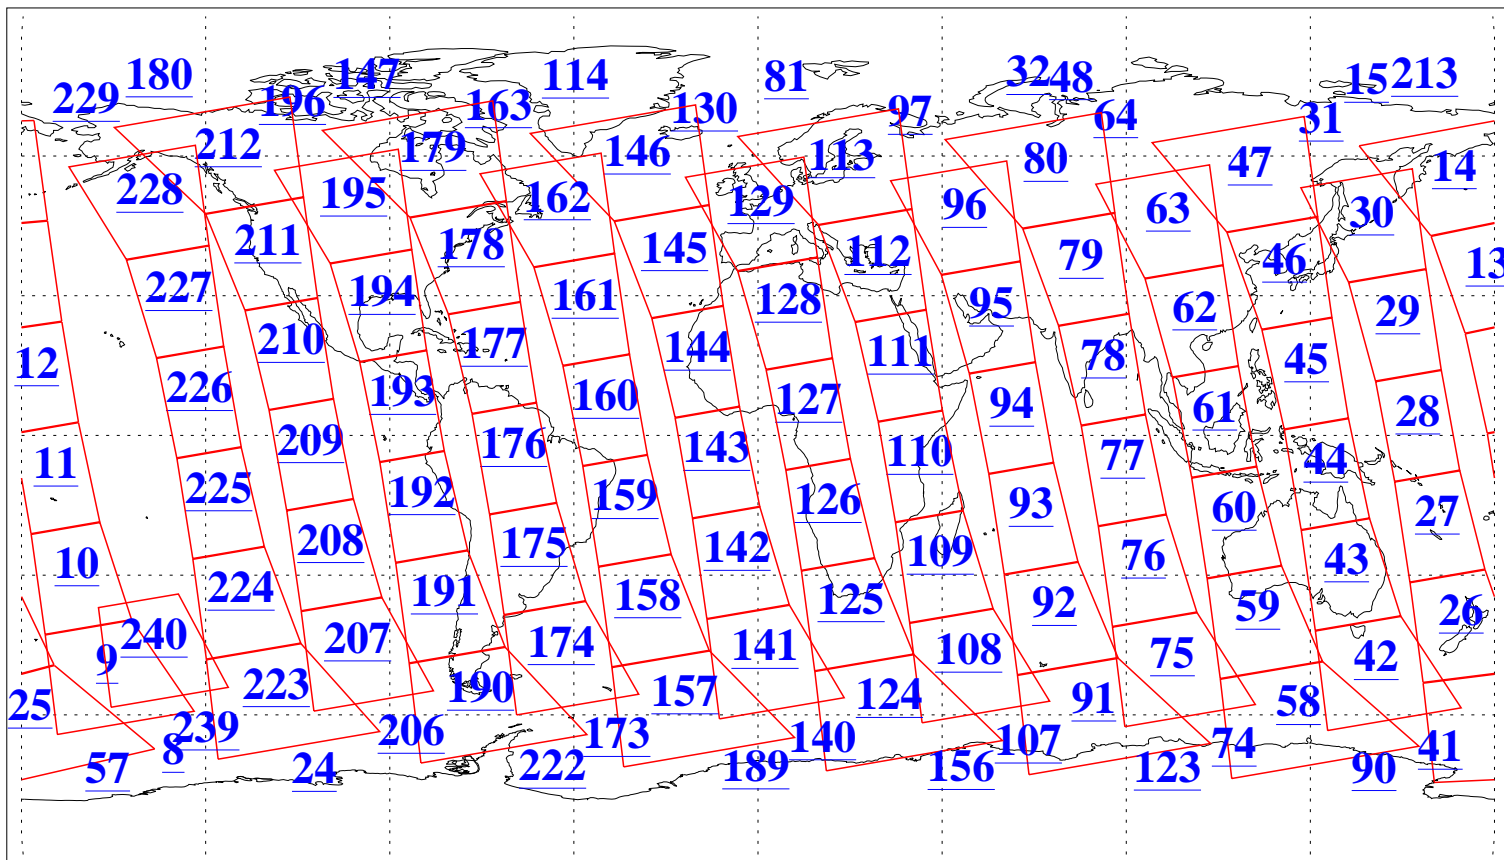

L1B Availability
AMSU Granules: 240
HSB Granules: 0
AIRS Granules: 240

15 Jun 2010
DoY 166
Aqua Day 2964
Granules: 1 to 120

Granules: 121 to 240

Legend: AMSU Available, HSB Available, AIRS Available

L1B Availability
AMSU Granules: 240
HSB Granules: 0
AIRS Granules: 240

15 Jun 2010
DoY 166
Aqua Day 2964
Ascending Granules

Descending Granules

Legend: AMSU Available, HSB Available, AIRS Available

L1B Availability
AMSU Granules: 240
HSB Granules: 0
AIRS Granules: 240

15 Jun 2010
DoY 166
Aqua Day 2964

Northern Hemisphere Granules

Southern Hemisphere Granules

Legend: AMSU Available, HSB Available, AIRS Available