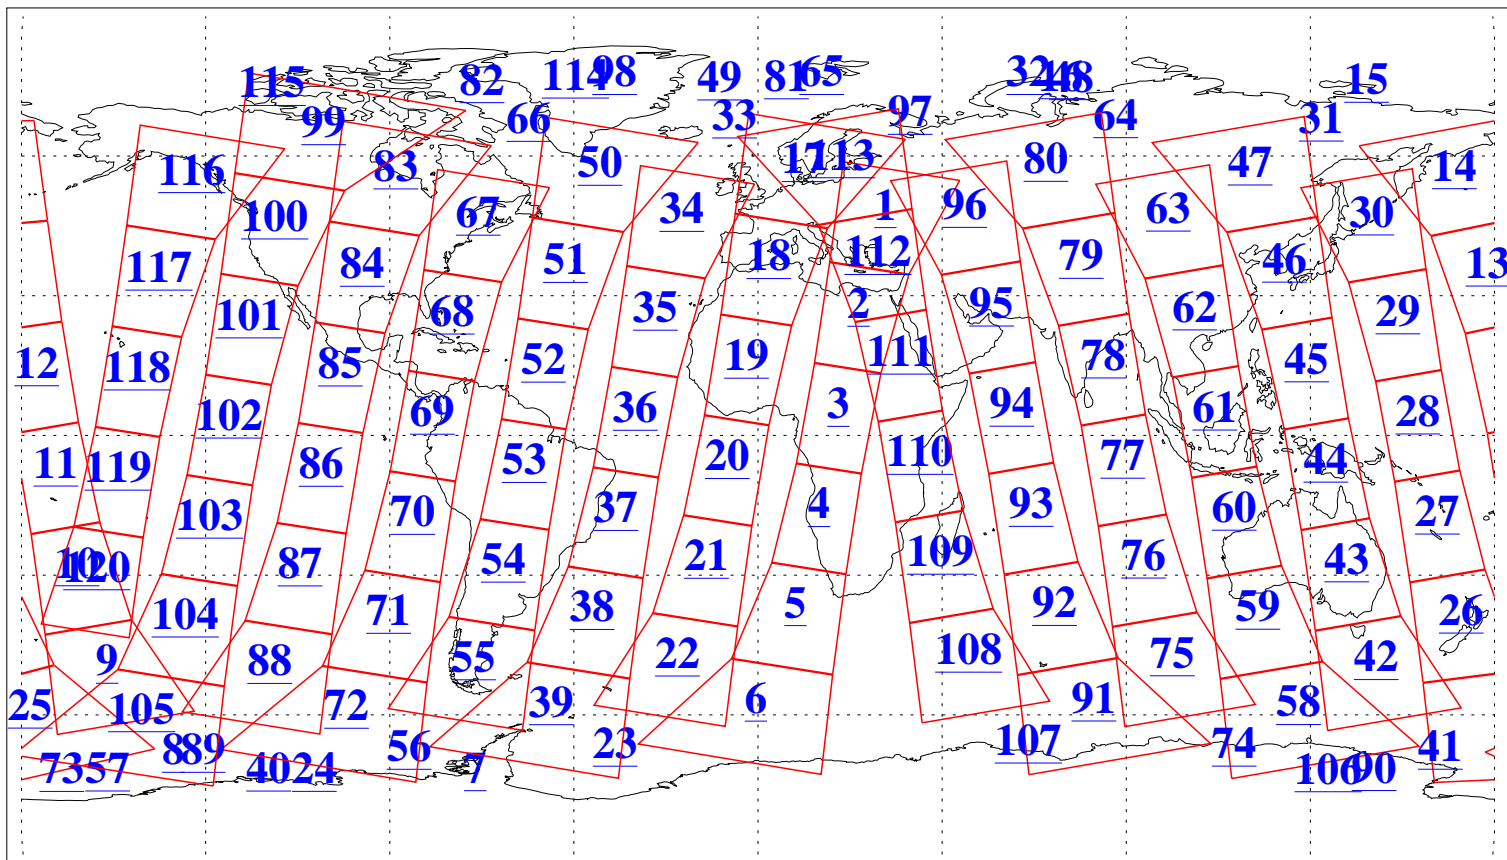

L1B Availability
AMSU Granules: 240
HSB Granules: 0
AIRS Granules: 240

15 Jun 2010
DoY 166
Aqua Day 2964
Granules: 1 to 120

Granules: 121 to 240

Legend: AMSU Available, HSB Available, AIRS Available

L1B Availability
AMSU Granules: 240
HSB Granules: 0
AIRS Granules: 240

15 Jun 2010
DoY 166
Aqua Day 2964
Ascending Granules

Descending Granules

Legend: AMSU Available, HSB Available, AIRS Available

L1B Availability
AMSU Granules: 240
HSB Granules: 0
AIRS Granules: 240

15 Jun 2010
DoY 166
Aqua Day 2964

Northern Hemisphere Granules

Southern Hemisphere Granules

Legend: AMSU Available, HSB Available, AIRS Available