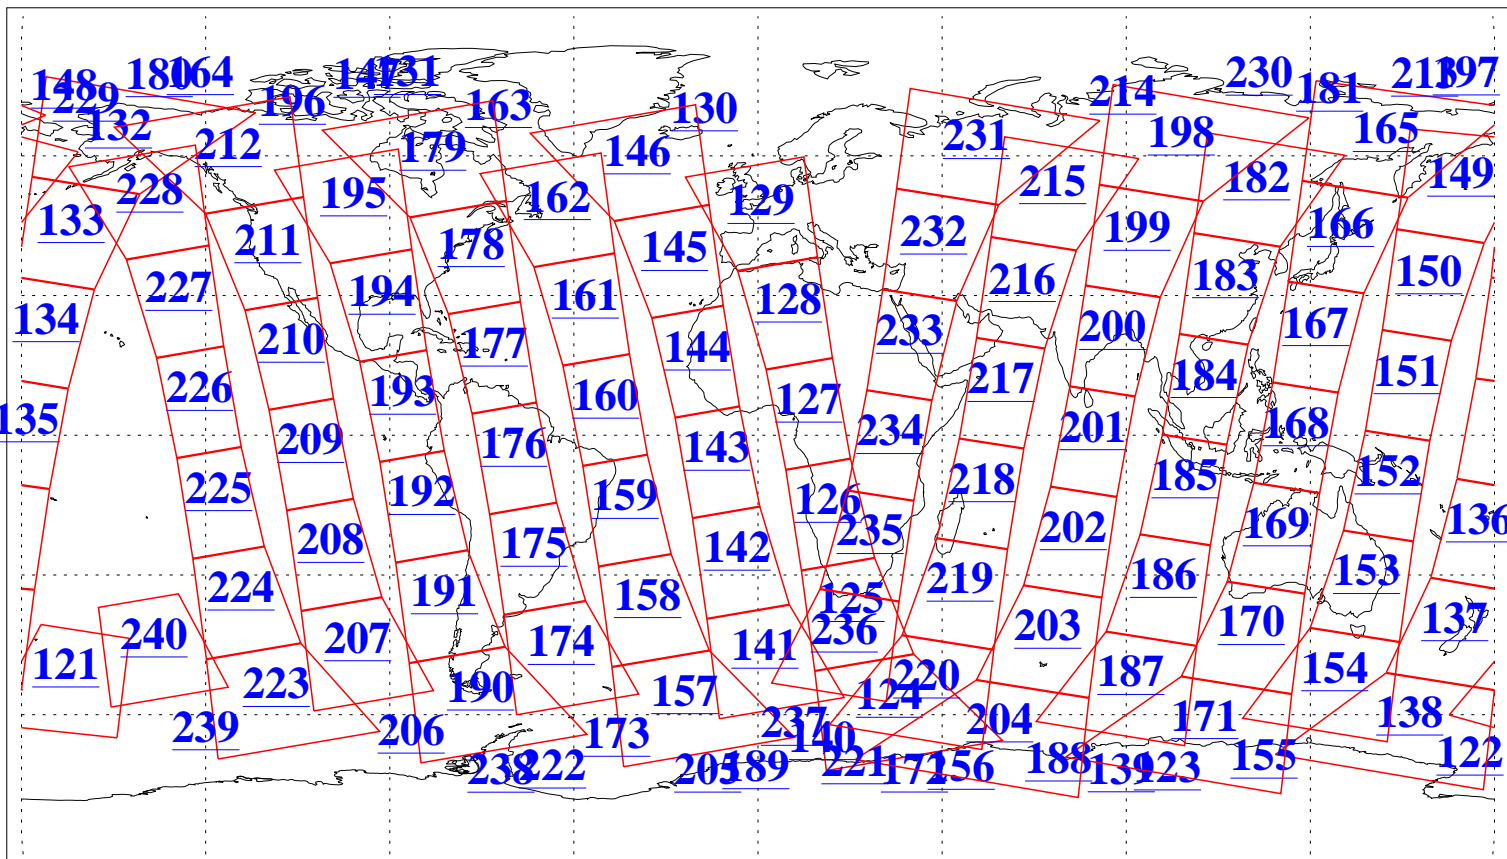

L1B Availability
AMSU Granules: 240
HSB Granules: 0
AIRS Granules: 240

15 Jun 2010
DoY 166
Aqua Day 2964
Granules: 1 to 120

Granules: 121 to 240

Legend: AMSU Available, HSB Available, AIRS Available

L1B Availability
AMSU Granules: 240
HSB Granules: 0
AIRS Granules: 240

15 Jun 2010
DoY 166
Aqua Day 2964
Ascending Granules

Descending Granules

Legend: AMSU Available, HSB Available, AIRS Available

L1B Availability
AMSU Granules: 240
HSB Granules: 0
AIRS Granules: 240

15 Jun 2010
DoY 166
Aqua Day 2964

Northern Hemisphere Granules

Southern Hemisphere Granules

Legend: AMSU Available, HSB Available, AIRS Available