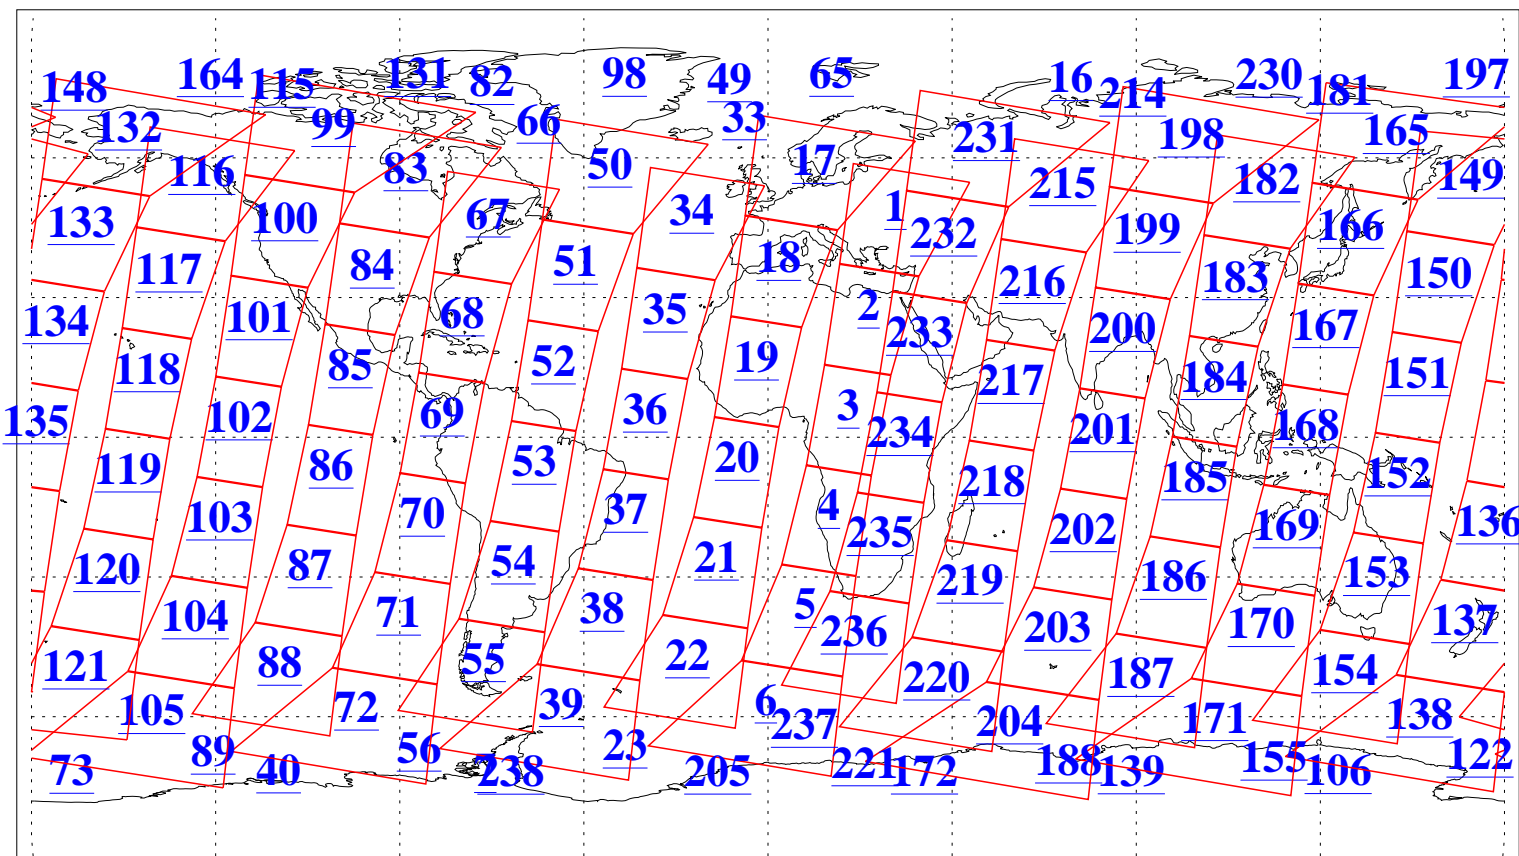

L1B Availability
AMSU Granules: 240
HSB Granules: 0
AIRS Granules: 240

15 Jun 2010
DoY 166
Aqua Day 2964
Granules: 1 to 120

Granules: 121 to 240

Legend: AMSU Available, HSB Available, AIRS Available

L1B Availability
AMSU Granules: 240
HSB Granules: 0
AIRS Granules: 240

15 Jun 2010
DoY 166
Aqua Day 2964
Ascending Granules

Descending Granules

Legend: AMSU Available, HSB Available, AIRS Available

L1B Availability
AMSU Granules: 240
HSB Granules: 0
AIRS Granules: 240

15 Jun 2010
DoY 166
Aqua Day 2964