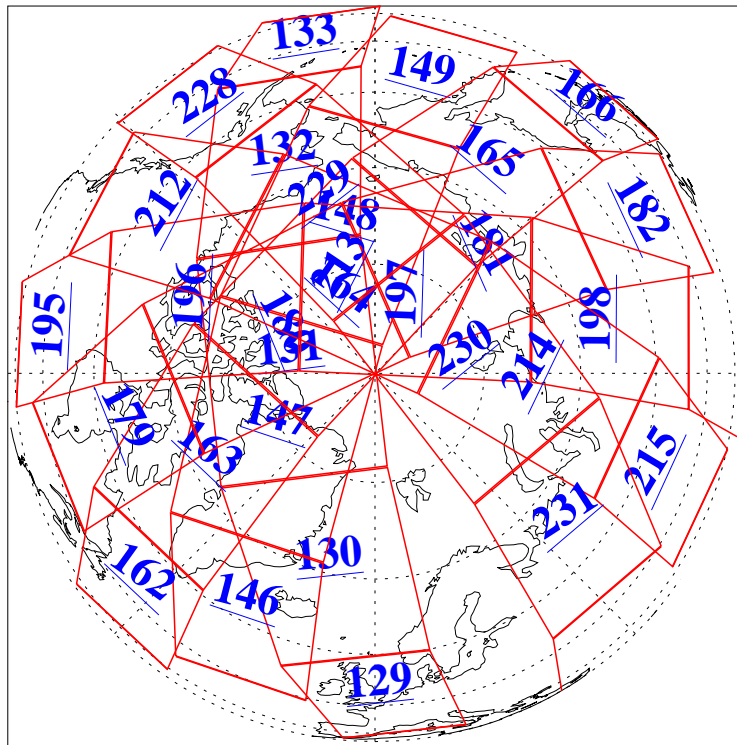

15 Jun 2010
DoY 166
Aqua Day 2964
Ascending Granules

Descending Granules

Legend: AMSU Available, HSB Available, AIRS Available

L1B Availability
AMSU Granules: 240
HSB Granules: 0
AIRS Granules: 240

15 Jun 2010
DoY 166
Aqua Day 2964

Northern Hemisphere Granules

Southern Hemisphere Granules

Legend: AMSU Available, HSB Available, AIRS Available