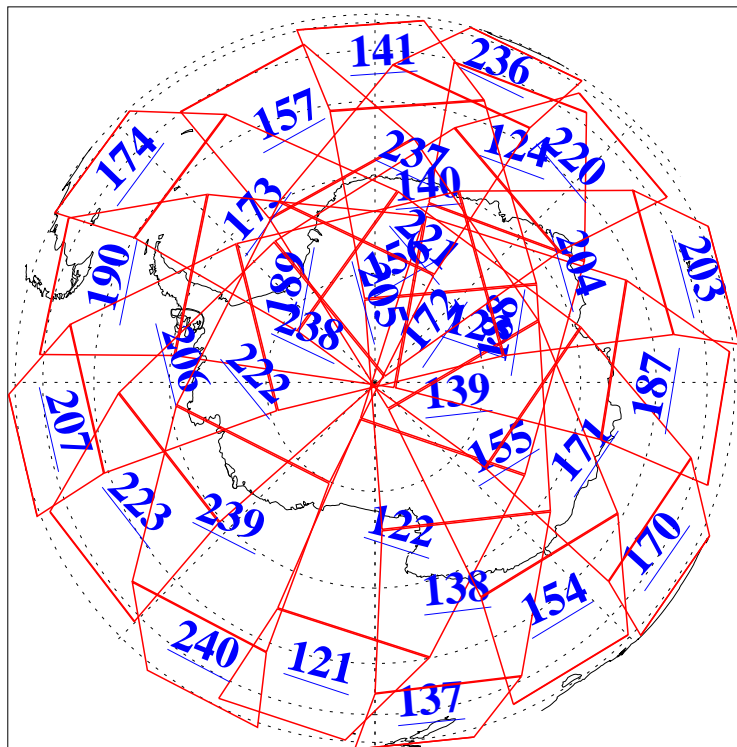

L1B Availability
AMSU Granules: 240
HSB Granules: 0
AIRS Granules: 240

15 Jun 2010
DoY 166
Aqua Day 2964
Granules: 1 to 120

Granules: 121 to 240

Legend: AMSU Available, HSB Available, AIRS Available

L1B Availability
AMSU Granules: 240
HSB Granules: 0
AIRS Granules: 240

15 Jun 2010
DoY 166
Aqua Day 2964
Ascending Granules

Descending Granules

Legend: AMSU Available, HSB Available, AIRS Available

L1B Availability
AMSU Granules: 240
HSB Granules: 0
AIRS Granules: 240

15 Jun 2010
DoY 166
Aqua Day 2964

Northern Hemisphere Granules

Southern Hemisphere Granules

Legend: AMSU Available, HSB Available, AIRS Available