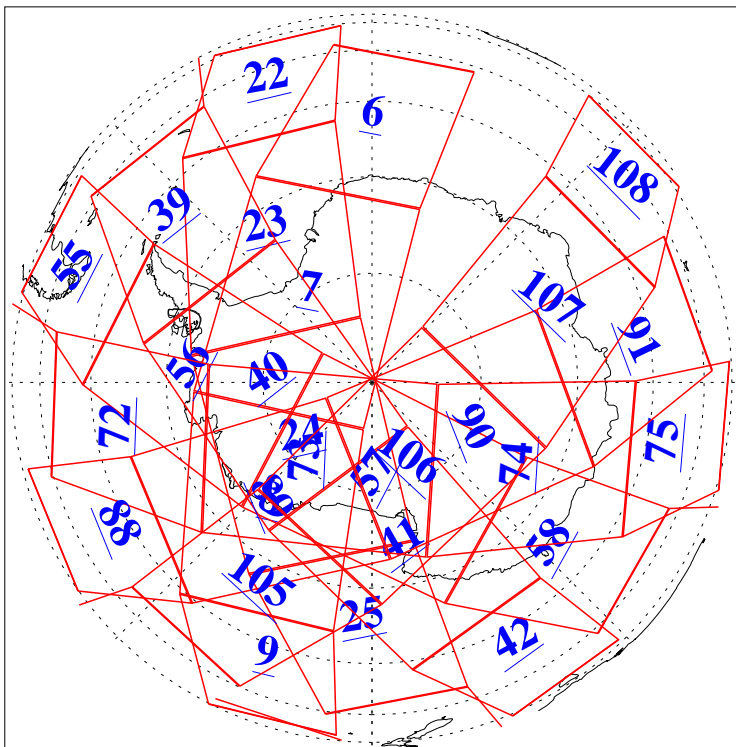

L1B Availability
AMSU Granules: 240
HSB Granules: 0
AIRS Granules: 240

15 Jun 2010
DoY 166
Aqua Day 2964
Granules: 1 to 120

Granules: 121 to 240

Legend: AMSU Available, HSB Available, AIRS Available

L1B Availability
AMSU Granules: 240
HSB Granules: 0
AIRS Granules: 240

15 Jun 2010
DoY 166
Aqua Day 2964
Ascending Granules

Descending Granules

Legend: AMSU Available, HSB Available, AIRS Available

L1B Availability
AMSU Granules: 240
HSB Granules: 0
AIRS Granules: 240

15 Jun 2010
DoY 166
Aqua Day 2964

Northern Hemisphere Granules

Southern Hemisphere Granules

Legend: AMSU Available, HSB Available, AIRS Available