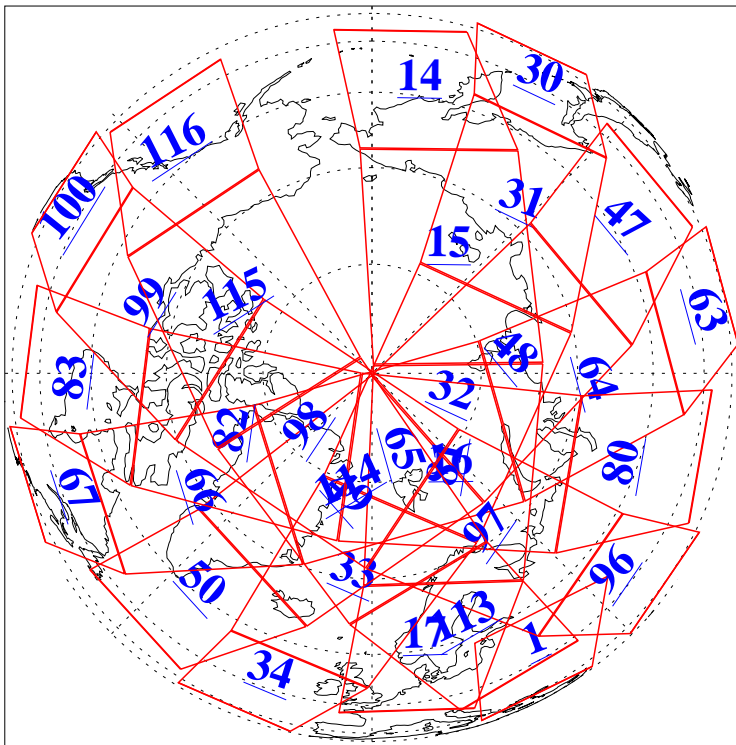

L1B Availability
AMSU Granules: 240
HSB Granules: 0
AIRS Granules: 240

15 Jun 2010
DoY 166
Aqua Day 2964
Granules: 1 to 120

Granules: 121 to 240

Legend: AMSU Available, HSB Available, AIRS Available

L1B Availability
AMSU Granules: 240
HSB Granules: 0
AIRS Granules: 240

15 Jun 2010
DoY 166
Aqua Day 2964
Ascending Granules

Descending Granules

Legend: AMSU Available, HSB Available, AIRS Available

L1B Availability
AMSU Granules: 240
HSB Granules: 0
AIRS Granules: 240

15 Jun 2010
DoY 166
Aqua Day 2964

Northern Hemisphere Granules

Southern Hemisphere Granules

Legend: AMSU Available, HSB Available, AIRS Available